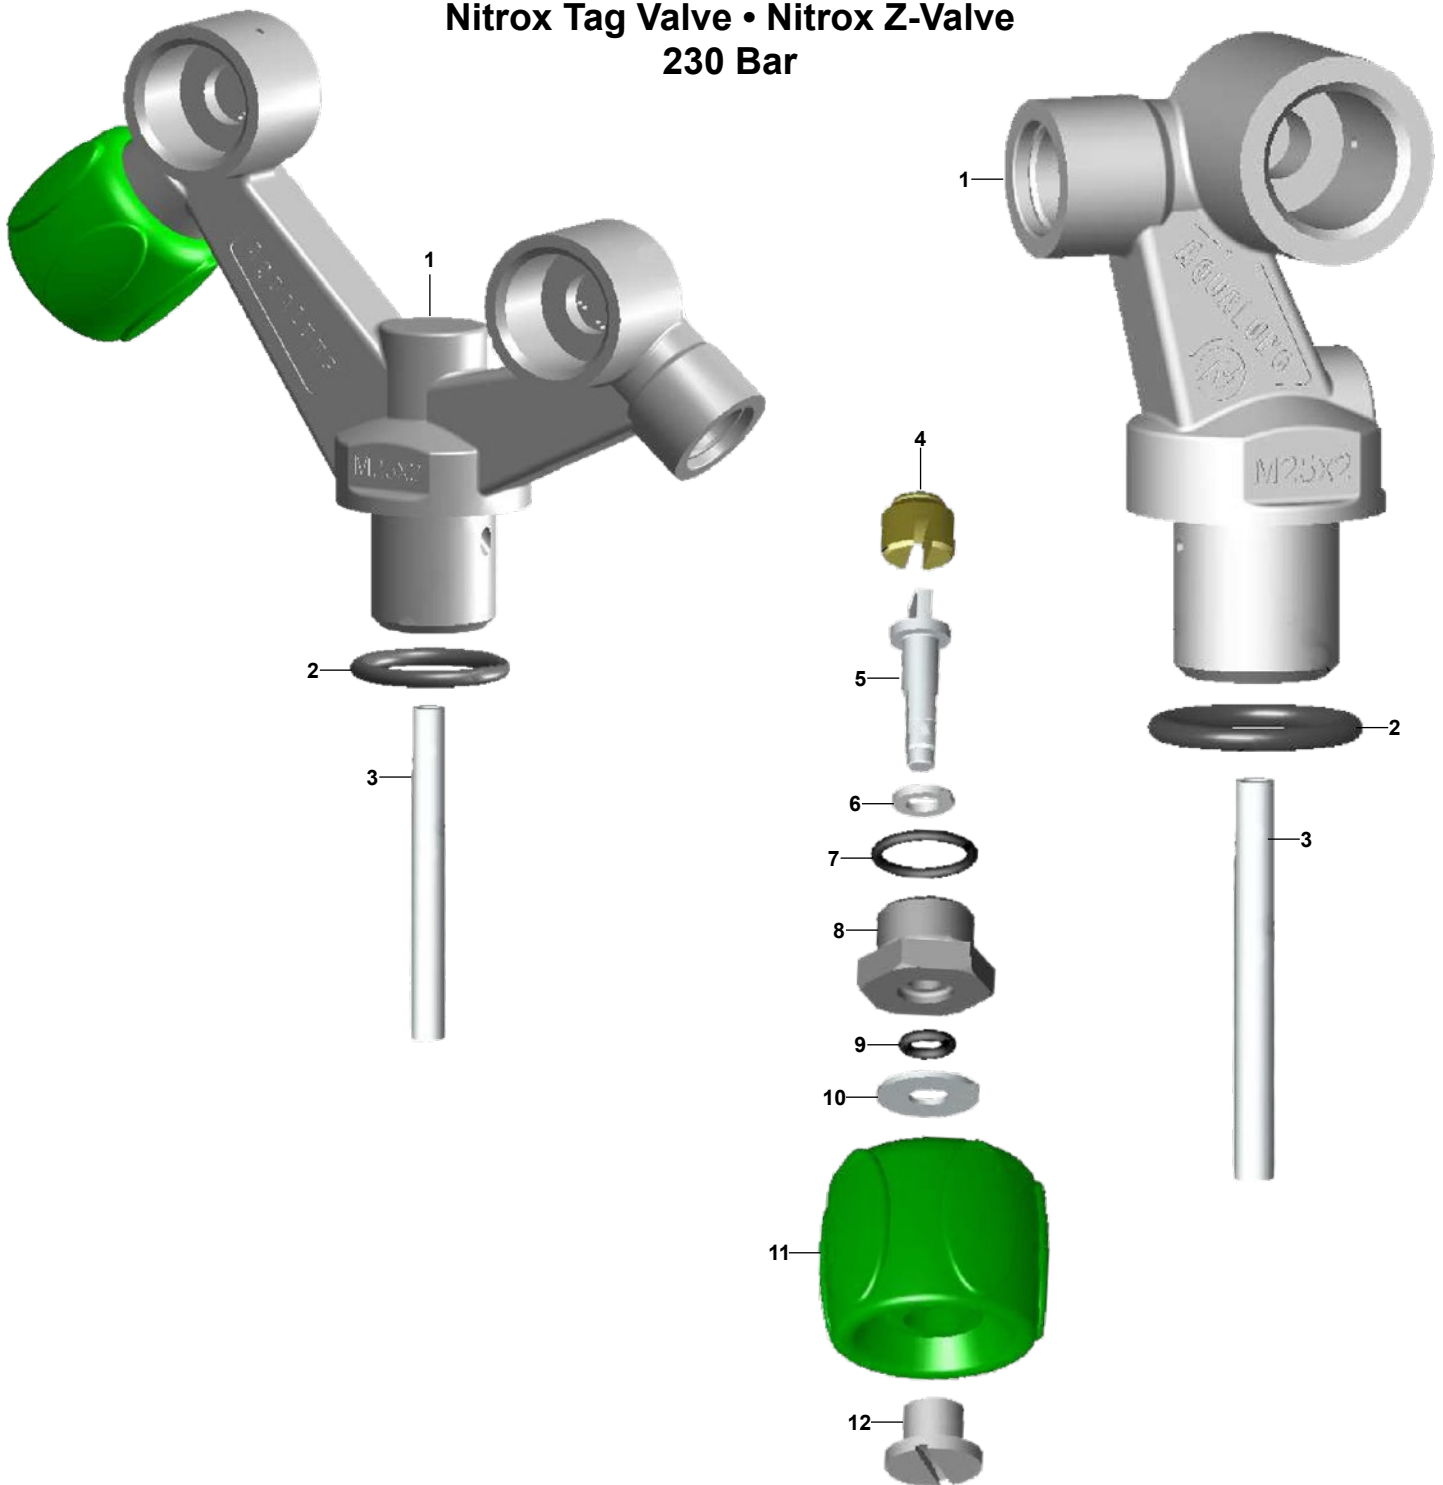

Not Available in USA

**Nitrox Tag Valve • Nitrox Z-Valve
230 Bar**

KEY# PART# DESCRIPTION

-----	TK129122	Nitrox Service Kit, Z-Valve
1----	N/A	Body
2----	RG911847	O-ring (20 pk)
3----	N/A	Tube
4----	TK911161	Seat Assembly (O2)
5----	TK911150	Stem
6----	TK911154	Washer

KEY# PART# DESCRIPTION

7----	RG911844	O-ring (20 pk)
8----	TK911149	Bonnet
9----	RG915521	O-ring (20 pk)
10----	TK911249	Washer
11----	TK911162	Handwheel, Grn
12----	TK911152	Locknut

Part numbers in **BOLD ITALICS** indicate standard overhaul replacement part.