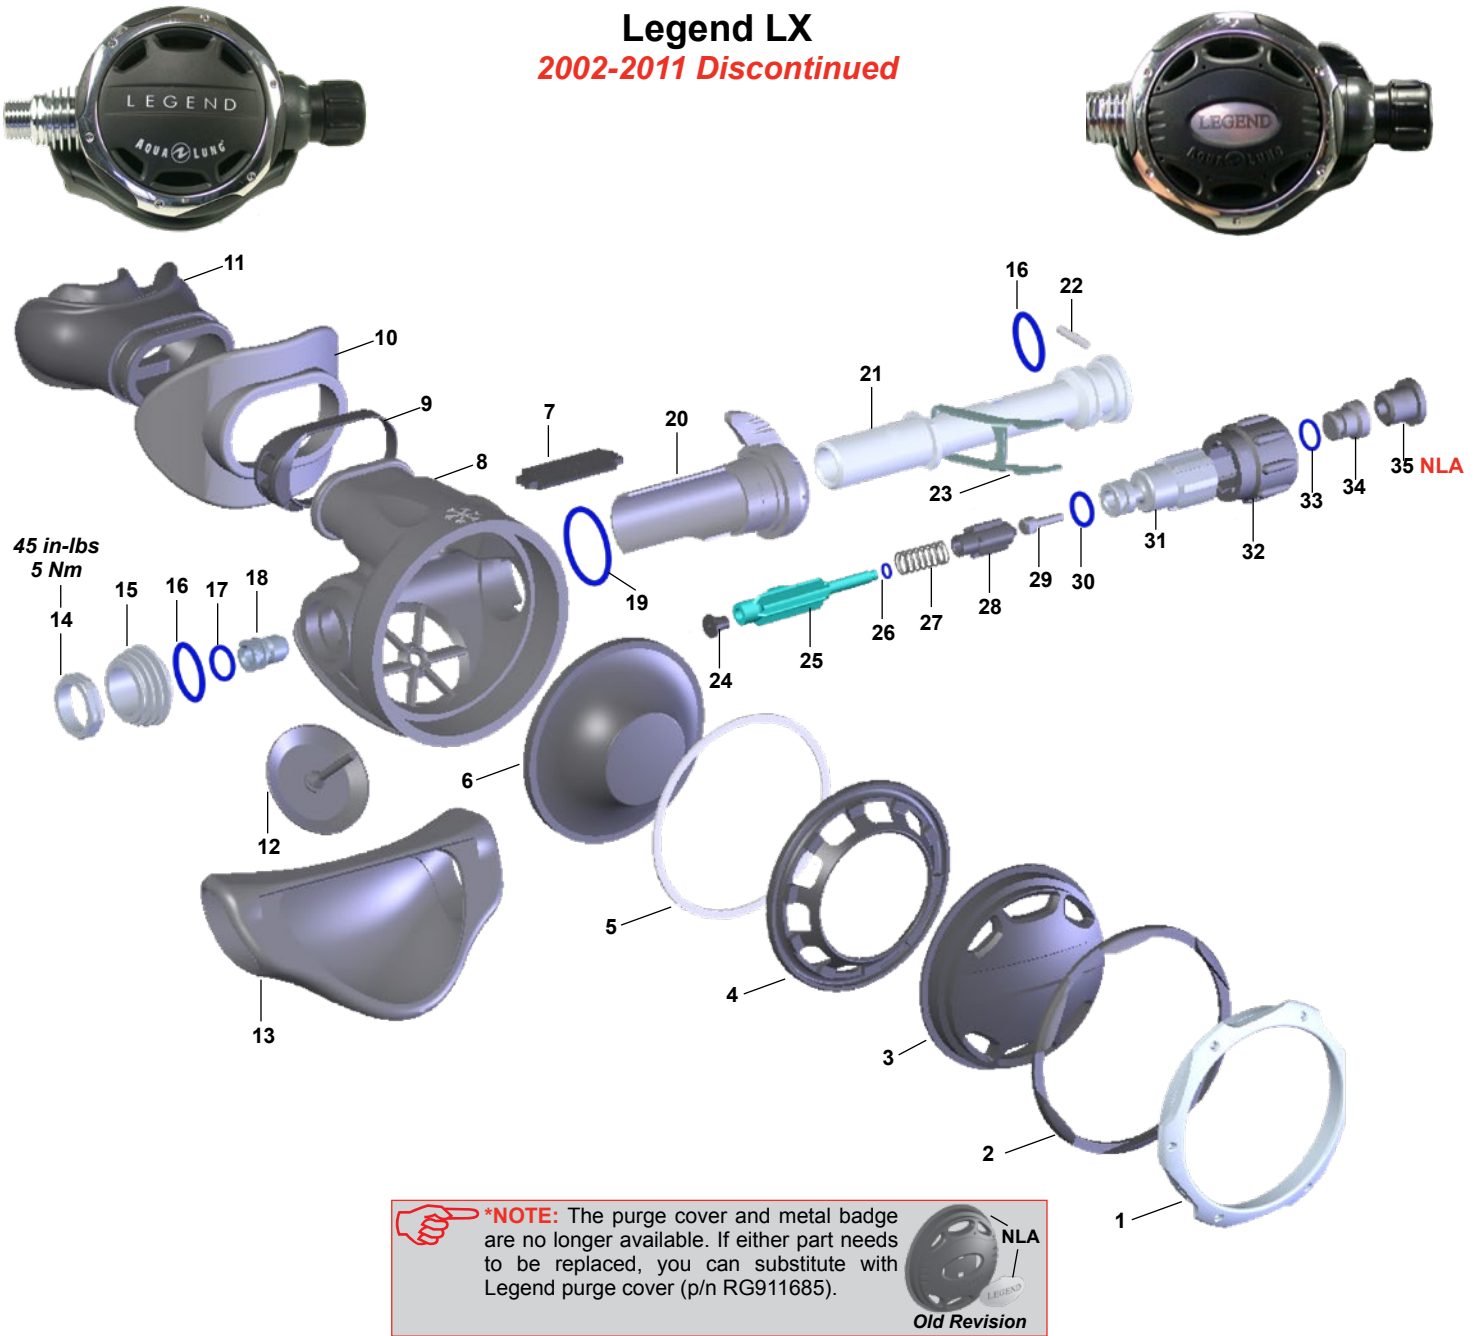

Legend LX

2002-2011 *Discontinued*

*NOTE: The purge cover and metal badge are no longer available. If either part needs to be replaced, you can substitute with Legend purge cover (p/n RG911685).

NLA
Old Revision

KEY#	PART#	DESCRIPTION
----	RA121128	Overhaul Parts Kit
1----	RG911656	Retaining Ring, Silver
2----	RG911657	Mating Ring, Rubber
3----	RG911685	Purge Cover, Legend, Black (see *NOTE)
4----	RG911667	Diaphragm Retainer
5----	RG911640	Thrust Washer
6----	RG911649	Diaphragm
7----	RG911661	Baffle
8----	RG911654	Case, LX
----	RG911664	Case, LX Supreme
9----	RG911254	Mouthpiece Clamp
10----	RG911259	Lip Shield, Supreme Model
11----	RG911251	Mouthpiece, ComfoBite
----	RG911253	Mouthpiece, Standard
12----	RG912196	Exhaust Valve
13----	RG911429	Exhaust Cover
14----	RG912449	Retaining Nut
15----	RG911647	Heat Exchanger
16----	RG911844	O-ring (20 pk)

KEY#	PART#	DESCRIPTION
17----	RG911848	O-ring (20 pk)
18----	RG912233	Crown
19----	RG912232	O-ring (10 pk)
20----	RG911826	Venturi Lever
21----	RG911645	Valve Body
22----	RG912025	Pin
23----	RG912197	Lever
24----	RG912198	MP Seat, Silicone
25----	RG912090	Shuttle Valve
26----	RG912234	O-ring (10 pk)
27----	RG912080	Spring
28----	RG912092	Counter-balance Chamber
29----	RG911637	Adjustment Pin
30----	RG911842	O-ring (20 pk)
31----	RG911646	Adjustment Knob
32----	RG911638	Grip
33----	RG912515	O-ring (20 pk)
34----	RG911641	Adjusting Screw
35----	NLA	Plug Threaded Black

Part numbers in **BOLD ITALICS** indicate standard overhaul replacement part