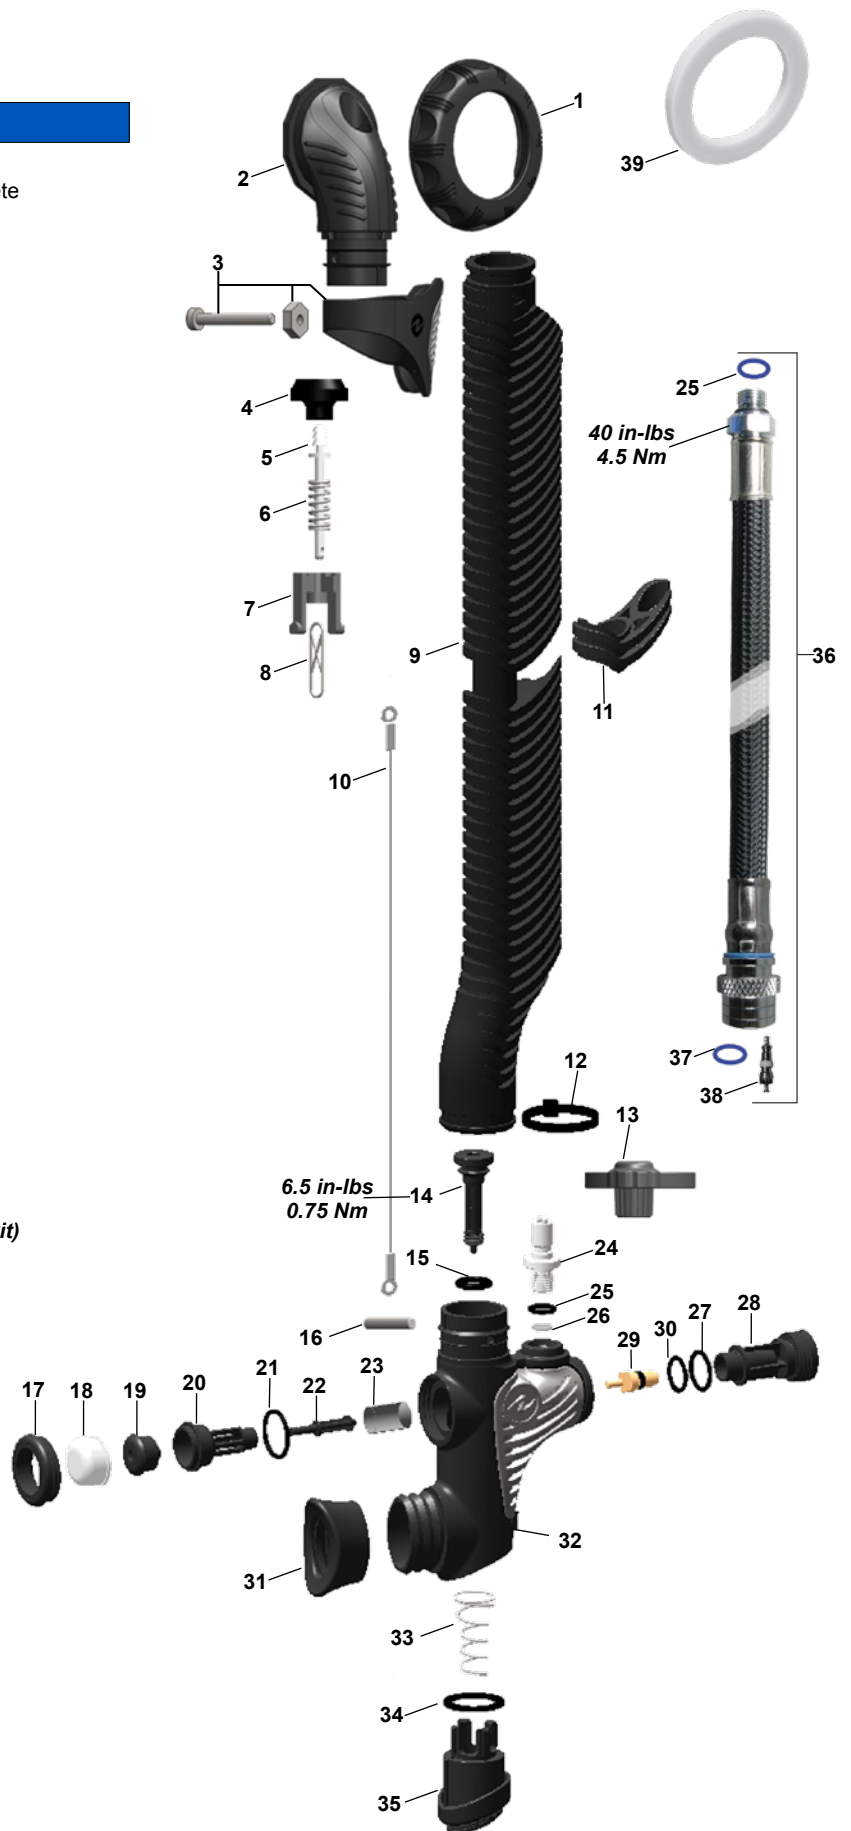

-----	BC911139	Service Kit, Powerline Inflator
-----	BC911129	Powerline Airway, Charcoal, Complete
-----	BC911137	Powerline, Lower Unit, Charcoal
1----	BC911447	Collar
2----	BC911159	Elbow
3----	BC911481	Clip, Nut & Screw, Charcoal
4----	BC911359	Poppet, Dump Valve
5----	BC911232	Poppet Stem
6----	BC911441	Spring
7----	BC911160	Poppet Guide
8----	BC911480	Cable Hook
9----	BC911163	Molded Hose
10----	BC911261	Cable
11----	BC911164	Hose Clip
12----	BC911350	Clamp
13----	BC911477	QD Fitting Cover
14----	BC911186	Oral Valve Poppet
15----	BC911500	O-ring
16----	BC911368	Cable Pin
17----	BC911354	Bezel
18----	BC911158	Button Cover, Gray
19----	BC911355	Button
20----	BC911190	Push Rod Housing
21----	BC911372	O-ring (10 pk)
22----	BC911189	Push Rod
23----	BC911382	Filter Screen
24----	BC911273	Quick Disconnect Plug w/ O-ring
25----	RG911842	O-ring (20 pk)
26----	BC911178	Filter
27----	RG912517	O-ring (20 pk)
28----	BC911353	Valve Retainer
29----	BC911348	Valve Core
30----	BC911263	O-ring (10 pk)
31----	BC911187	Mouthpiece
32----	BC911442	Body, Charcoal
33----	BC911182	Spring
34----	BC911185	Gasket
35----	BC911196	Oral Button w/Plug
36----	BC911131	MP Braided Inflator Hose, 3/8 x 22"
-----	BC911132	MP Braided Inflator Hose, 3/8 x 25"
-----	BC911133	MP Braided Inflator Hose, 3/8 x 27"
-----	BC911134	MP Braided Inflator Hose, 3/8 x 33"
37----	820043P	O-ring (10 pk)
38----	BC911360	Valve Core
39----	BC911376	Gasket (not provided in service kit)

Part numbers in **BOLD ITALICS** indicate standard overhaul replacement part.