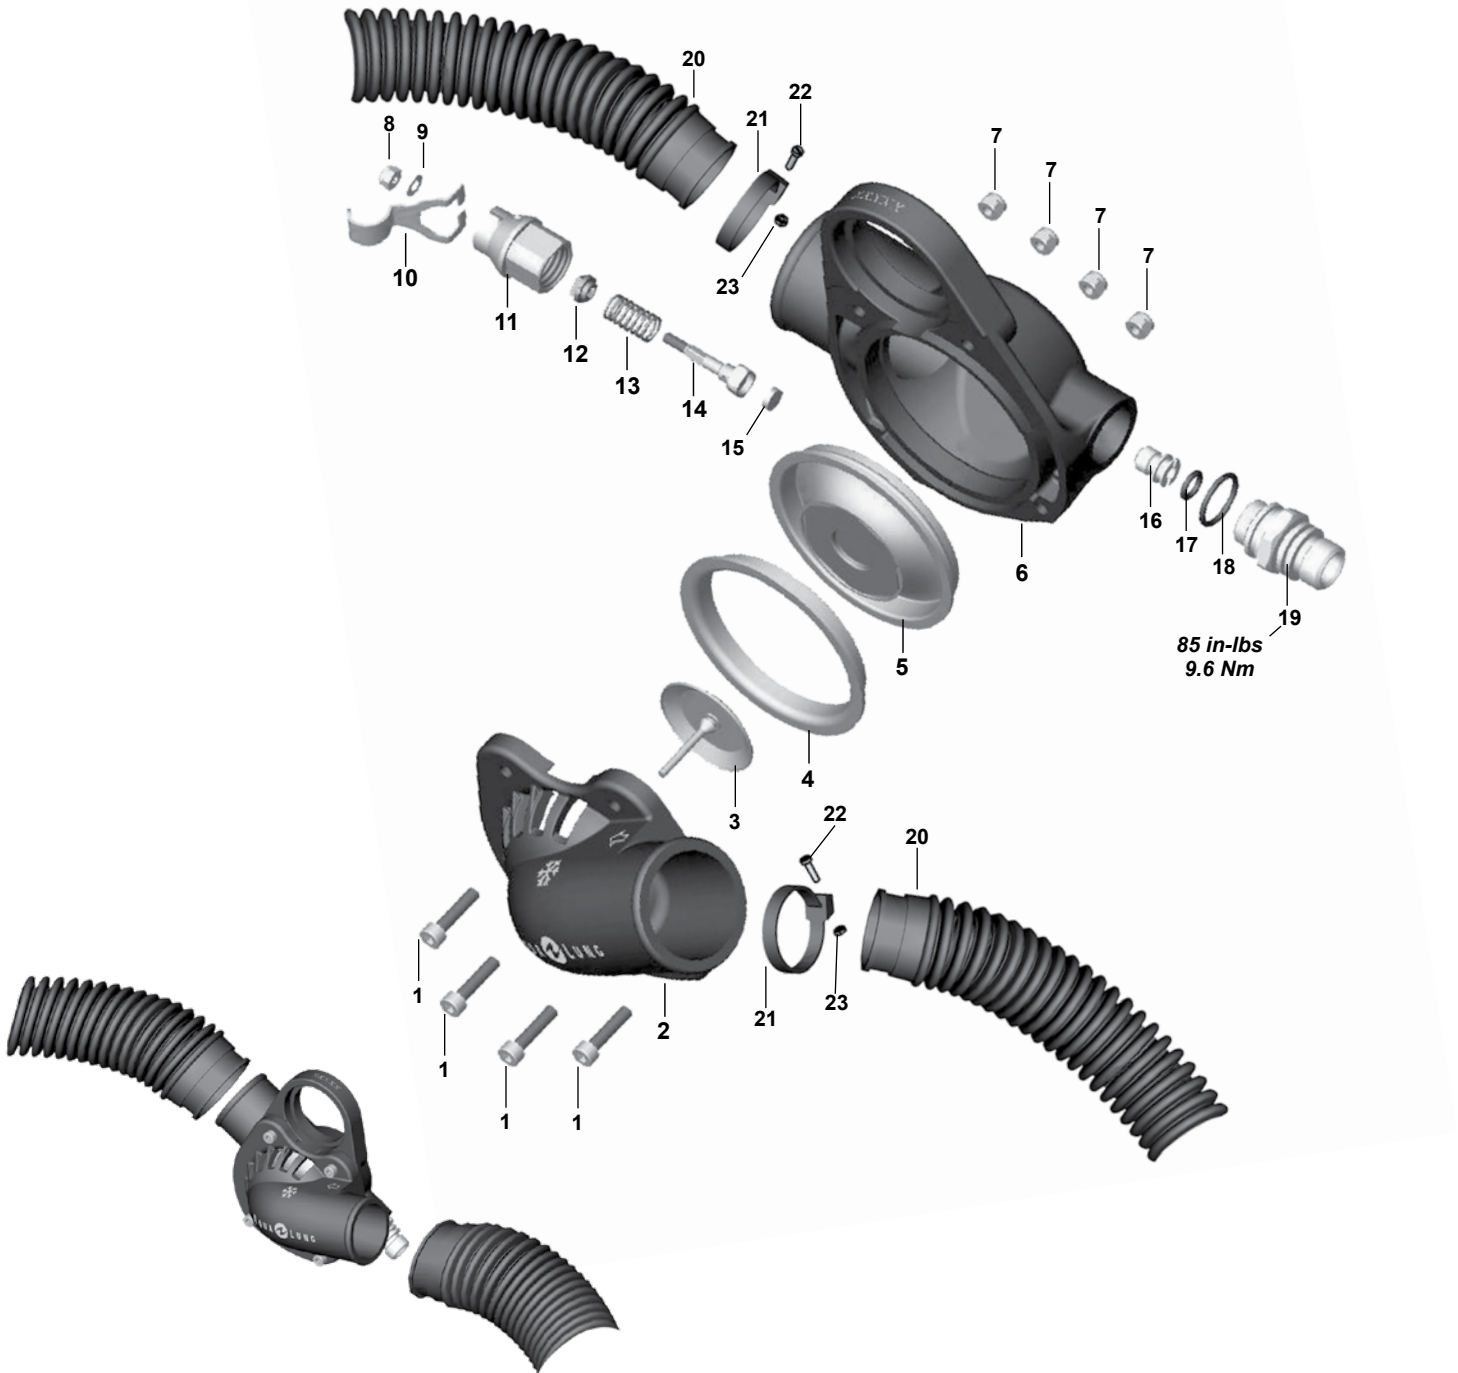

Mistral Second Stage
2006 *Discontinued*

KEY# PART# DESCRIPTION

- ----- **RA121118** **Overhaul Parts Kit, Entire Mistral**
- 1---- RG911506 Screw, caphead (1-ea)
- 2---- RG912184 Exhalation box
- 3---- RG912196 Exhaust valve
- 4---- RG912173 Sealing ring
- 5---- RG911475 Diaphragm
- 6---- RG911510 Inhalation box
- **7---- RG911505 Locknut (1-ea)**
- **8---- RG911782 Locknut**
- 9---- RG912176 Washer
- 10--- RG912181 Lever
- 11--- RG911819 Valve insert
- **12--- RG912207 Poppet bearing**

KEY# PART# DESCRIPTION

- 13---- RG911492 Spring
- 14---- RG912174 Poppet
- **15---- RG911333 MP seat**
- 16---- RG911404 Crown orifice
- **17---- RG911848 O-ring (20 pk)**
- **18---- RG911844 O-ring (20 pk)**
- 19---- RG911418 Inlet fitting
- 20---- RG911507 Corrugated hose
- 21---- RG911514 Clamping band "R"
- 22---- RG911515 Screw
- 23---- RG911516 Nut
- N/S--- RG911508 Mistral MP hose (630 mm)
- ----- RG911509 Mistral MP hose (245 mm)

Part numbers in **BOLD ITALICS** are included in the service kit