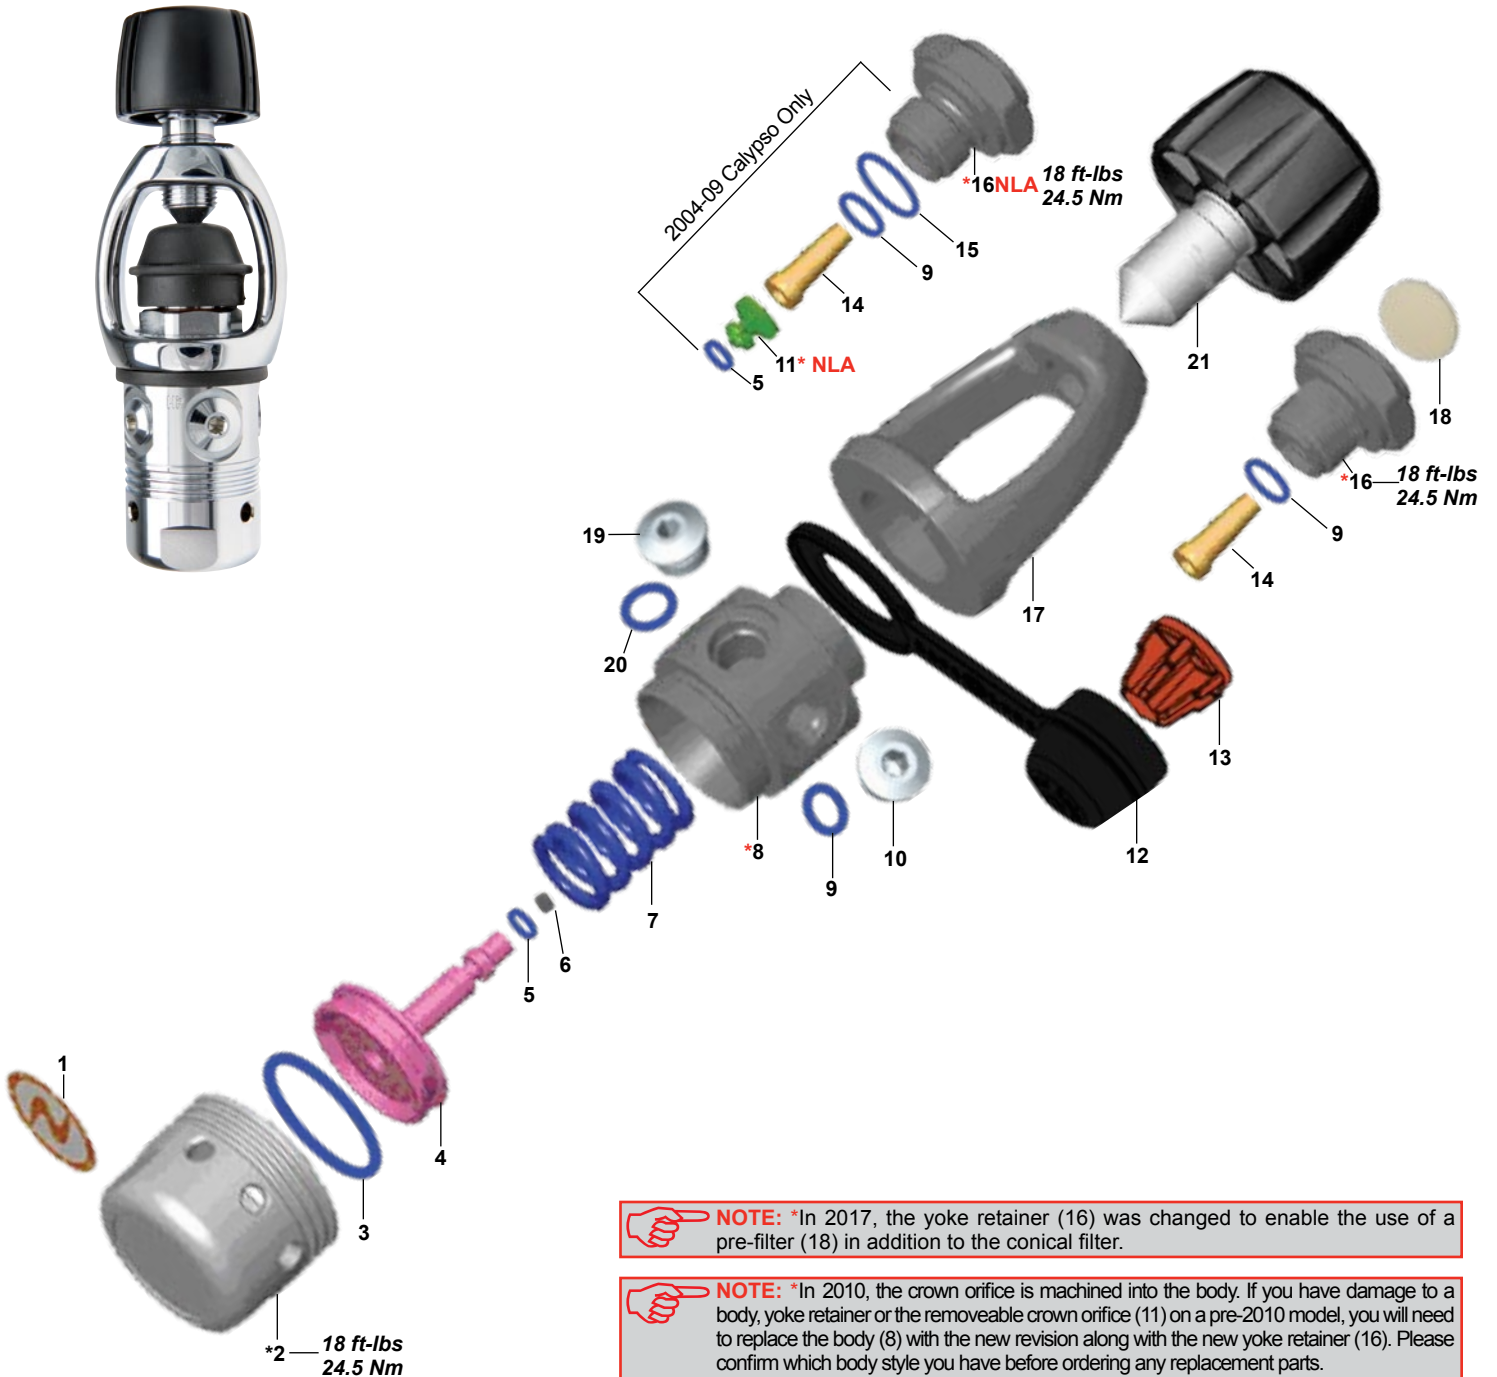

Calypso 2004-Present

NOTE: *In 2017, the yoke retainer (16) was changed to enable the use of a pre-filter (18) in addition to the conical filter.

NOTE: *In 2010, the crown orifice is machined into the body. If you have damage to a body, yoke retainer or the removable crown orifice (11) on a pre-2010 model, you will need to replace the body (8) with the new revision along with the new yoke retainer (16). Please confirm which body style you have before ordering any replacement parts.

KEY#	PART#	DESCRIPTION
-----	RA121124	Overhaul Parts Kit (non-ACD)
-----	RT142111	First Stage, Calypso, Yoke
-----	RA119116	ACD Conversion Kit (for Yoke)
-----	RA119112	DIN Conversion Kit, 200bar 2010>(non-ACD)
1----	RG911821	Decal, Aqua Lung Logo, Orange
-----	RG911480	Decal, Aqua Lung Logo
2----	RG911889	Piston cap, Chrome w/Logo, 2017
3----	RG911463	O-ring (20 pk)
4----	RG911832	Piston
5----	RG911845	O-ring (20 pk)
6----	RG911324	HP Seat
7----	RG911325	Spring
8----	RG911822	Body, Calypso, Chrome

KEY#	PART#	DESCRIPTION
9----	RG911842	O-ring (20 pk)
10----	RG911380	Plug, MP Port, 3/8 inch
11----	NLA	Crown Orifice (only used on pre-2010 model)
12----	RG911876	Yoke Washer/Dust Cap, 2017
13----	RG911877	Insert, Yoke Dust Cap, 2017
14----	RG911650	Filter
15----	RG911844	O-ring (20 pk)
16----	RG911882	Yoke Retainer, 2017 Calypso
17----	RG911440	Yoke, Satin
-----	RG911441	Yoke, Bright Chrome
18----	RG912040	Pre Filter, 2017
-----	RA121117	Pre Filter, (20pk)
19----	RG911381	Plug, HP Port, 7/16 inch
20----	RG911462	O-ring (20 pk)
21----	RG911620	Yoke Screw

Part numbers in **BOLD ITALICS** are included in the service kit