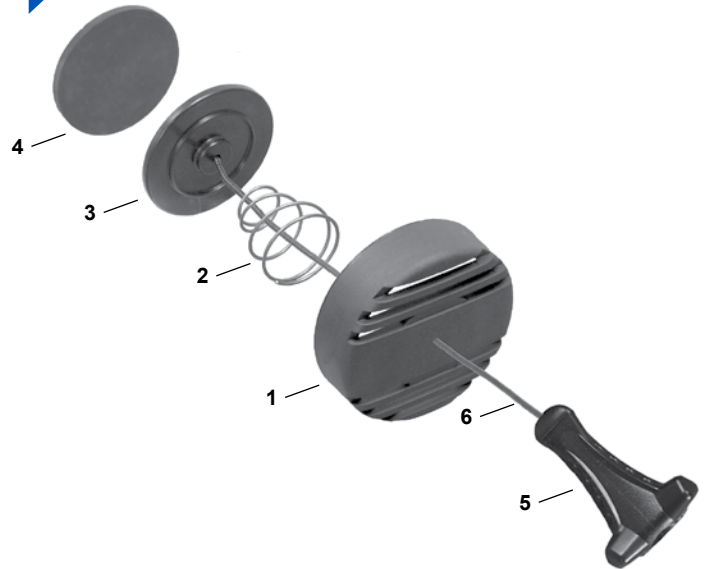

DUMP VALVE KIT