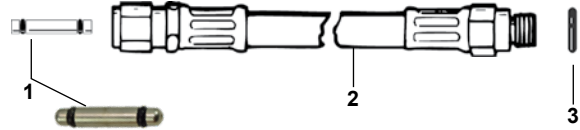

Miscellaneous

KEY#	PART#	DESCRIPTION
1----	NS911369	Air Spool, with O-rings (5pk)
----	NS911594	Air Spool, with O-rings
2----	RH111135	Hose, HP Rubber, 7/16 x 36"
----	NS911144	Hose Kit, HPQD, 7/16" x 36"
3----	957004P	O-ring, HP (25 pk)
NS ---	NS911371	Oring Kit HPQD
NS ---	101785	Adapter, HP, 7/16" Female to 3/8" Male

HP HOSE

AQUALUNG ACCESSORIES

Knives • Bags

Knife Parts

PART#	DESCRIPTION

Squeeze Lock Knife

- KN911136----Sheath, Big Squeeze Lock
- KN911138----Sheath, Squeeze Lock
- KN911140----Barnacle Nut & Screw, Squeeze Lock, (1-ea)
- KN911132----24" Straps w/Buckles (Pair)

NOTE: Sheaths for the new "SQUEEZE" Knives and the Argonaut Knives are not available as a spare part. The sheaths for the older "SQUEEZE LOCK" Knives will not fit the new "SQUEEZE Knives.

- KN911123----Knife Strap/Buckle, 24", (Pair)
- KN911139----Sheath, Sea Hawk 2 & Sea Master
- KN911137----Retaining Ring, Sea Hawk 2/SeaMaster

Not Available in USA Zak/Mini Zak Knife

- KN911145--Sheath, Zak
- KN911122----Sheath, Mini Zak
- KN911118----Knife Strap, Pair (3pk)

Deep See Knife Parts

PART#	DESCRIPTION

Jack Knife

- KN911128----Sheath, Blue
- KN911129----Sheath, Black
- KN911130----Sheath, Yellow
- KN911131----Butt Cap
- KN911132----24" Straps w/Buckles (Pair)

EZ Lock Knife

- KN911126----Sheath, EZ Lock TI
- KN911127----Sheath, EZ Lock Std
- KN911140----Barnacle Nut & Screw Plate, Squeeze Lock, (1-ea)
- KN911123----Knife Strap/Buckle, 24", (Pair)

Bag Parts

PART#	DESCRIPTION

- BA911114----Dry Bag Drain Plug, AQ/Apeks