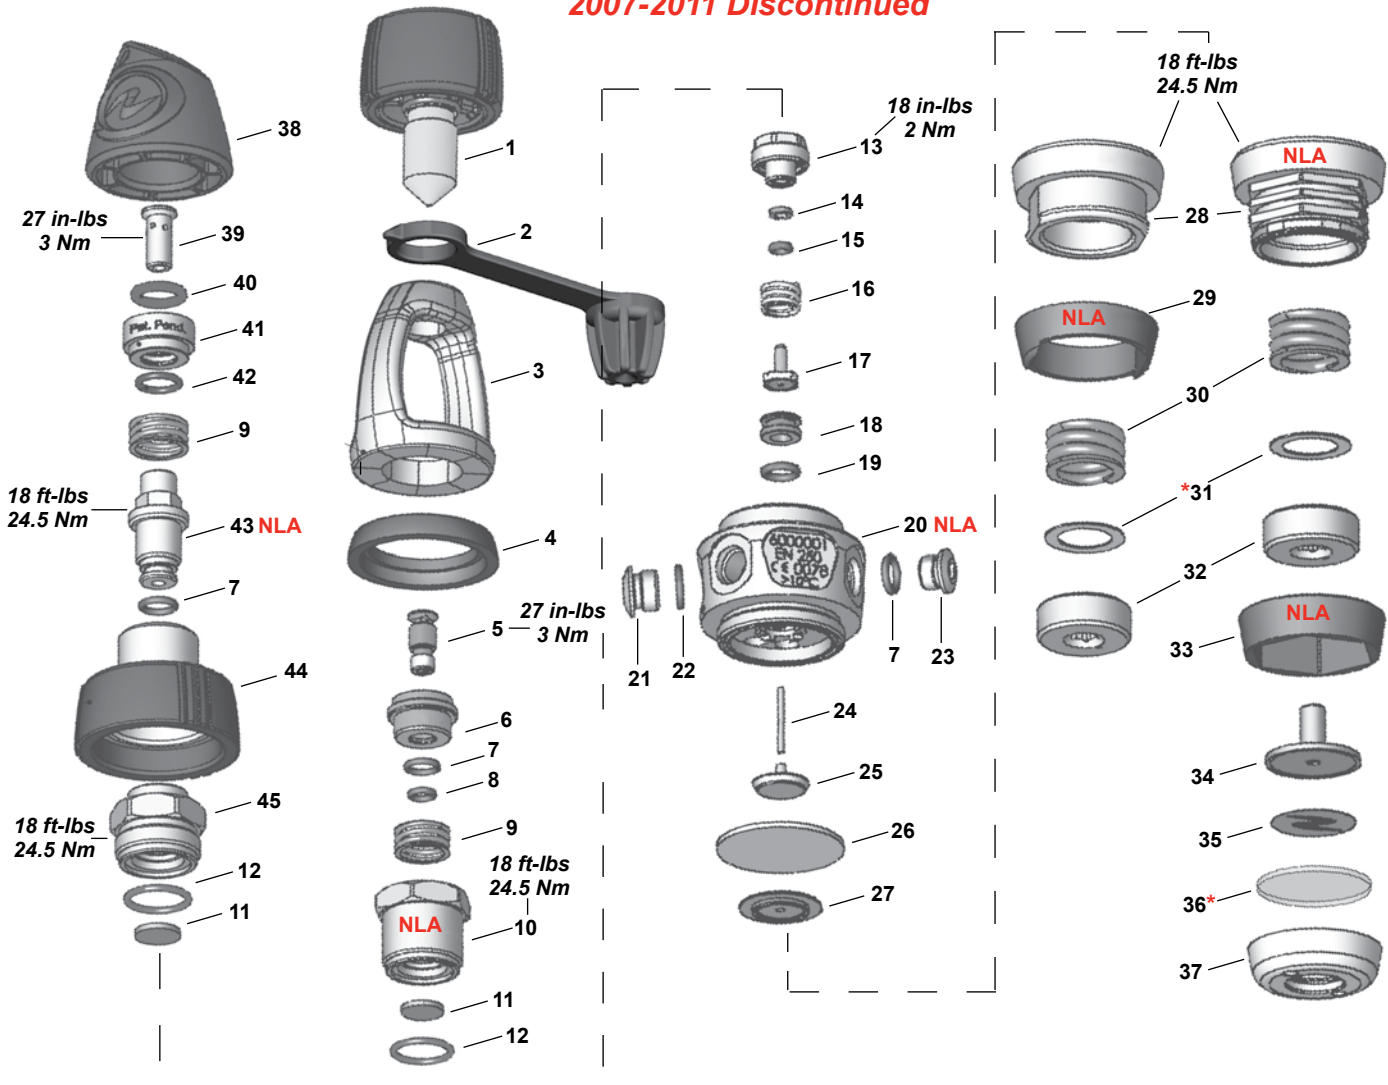

Kronos

2007-2011 Discontinued

KEY#	PART#	DESCRIPTION

-----	RA121119	Overhaul Parts Kit (Yoke and DIN)
1----	RG912188	Yoke Screw
2----	RG911427	Dust Cap
3----	RG911440	Yoke, Satin
4----	RG911526	Yoke Ring
5----	RG911674	Yoke Valve
6----	RG911673	Yoke Crown
7----	RG911842	O-ring (20 pk)
8----	RG912515	O-ring (20 pk)
9----	RG911672	Spring
10----	NLA	Yoke Retainer
11----	RG911785	Filter
12----	BC911372	O-ring (10 pk)
13----	RG911518	Balance Chamber
14----	RG911347	Back-up Ring
15----	RG911849	O-ring (20 PK)
16----	RG911384	Spring
17----	RG911444	HP Seat
18----	RG911531	Crown
19----	RG911843	O-ring (20 pk)
20----	NLA	Body, Kronos
21----	RG911381	Plug, HP Port, 7/16 inch
22----	RG911462	O-ring (20 pk)

KEY#	PART#	DESCRIPTION

23----	RG911380	Plug, MP Port, 3/8 inch
24----	RG911520	Pin
25----	RG911519	Pin Support
26----	RG911350	Diaphragm
27----	RG912186	Spring Pad
28----	RG912189	Spring Retainer
-----	NLA	Spring Retainer, Dry
29----	NLA	Washer, Std Retainer
30----	RG911522	Spring
31----	RG911523	Washer *(only replace on std Kronos)
32----	RG911521	Adjustment Screw
33----	NLA	Washer, Dry Retainer
34----	RG911528	Piston
35----	RG911480	Decal, Aqua Lung Logo
36----	RG911527	Diaphragm, Secondary*(Not included in Sv Kit)
37----	RG911529	Diaphragm Retainer
38----	RG911682	DIN ACD Cap
39----	RG911670	DIN Shutter Valve
40----	RG911846	O-ring (20 pk)
41----	RG911671	DIN Shutter Crown
42----	RG912520	O-ring (20 pk)
43----	NLA	DIN Screw
44----	RG911524	DIN Handwheel
45----	RG912187	Filter Holder

Part numbers in **BOLD ITALICS** indicate standard overhaul replacement part