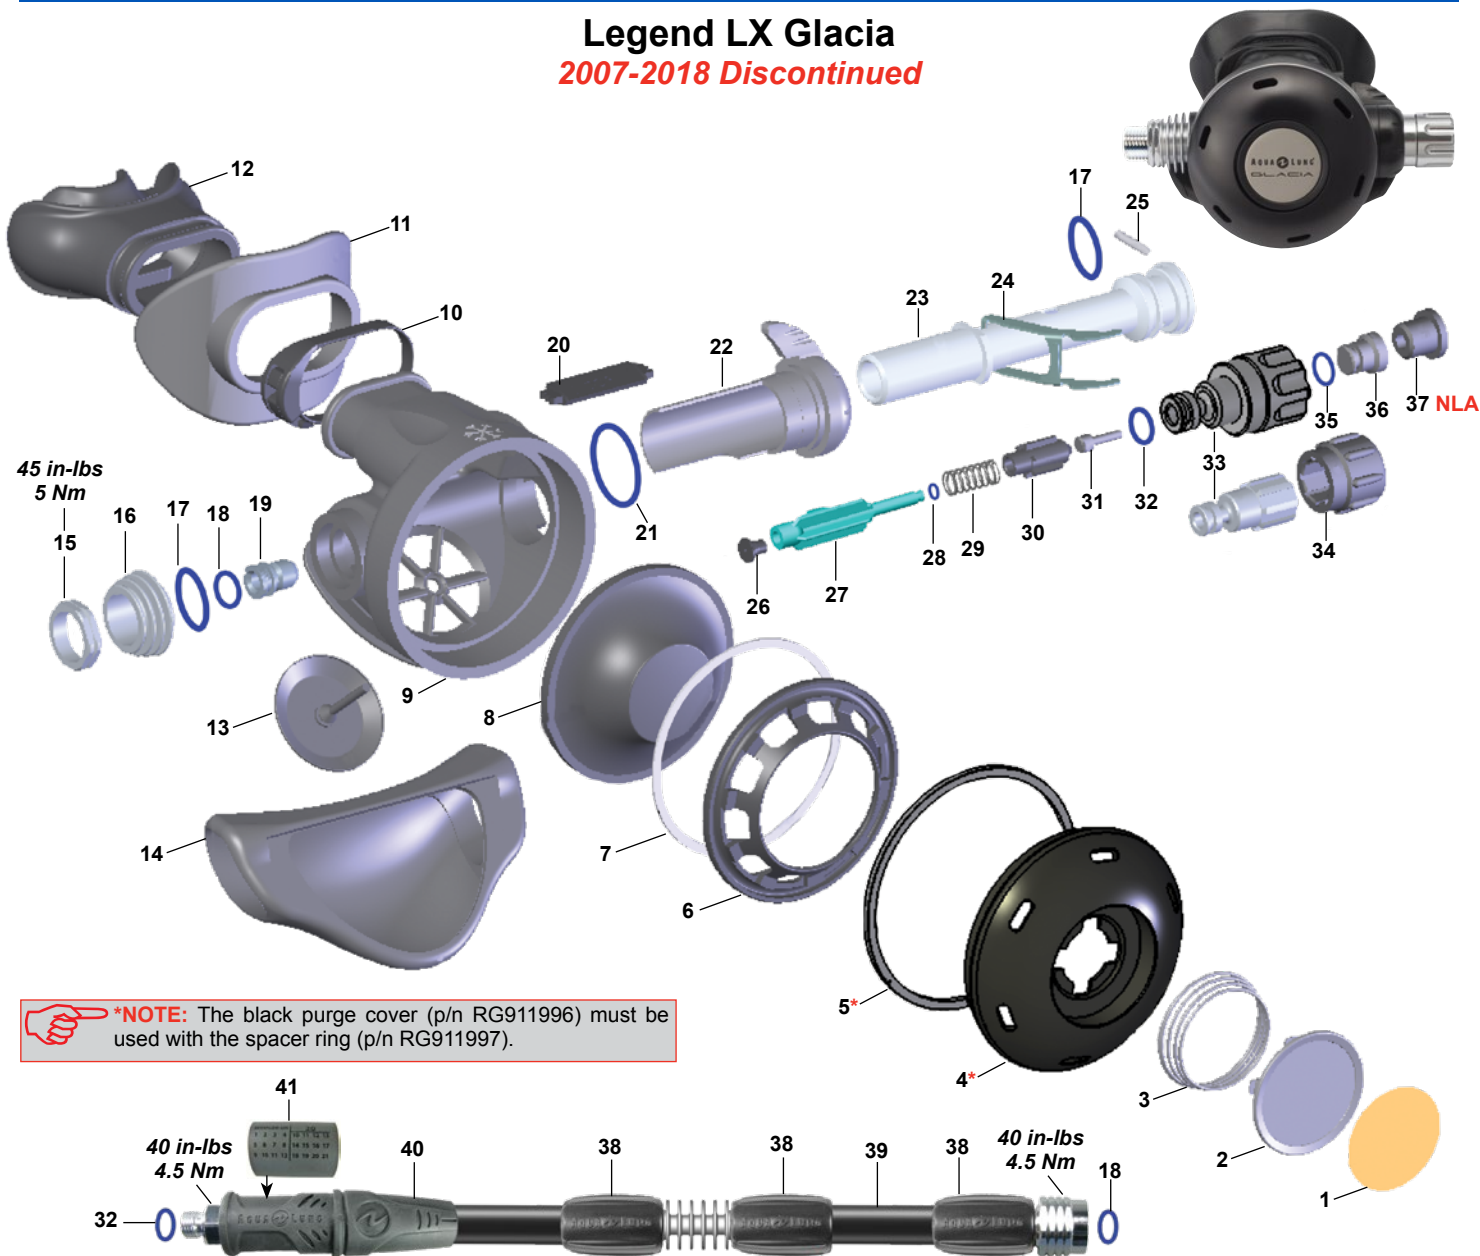

Legend LX Glacia
2007-2018 *Discontinued*

KEY# PART# DESCRIPTION

----	RA121128	Overhaul Parts Kit
1----	RG911998	Decal, Purge Button, (2014)
----	RG911689	Decal, Purge Button
2----	RG912125	Purge Button
3----	RG912079	Purge Spring
4----	RG911996	Purge Cover, Black (<i>see *NOTE</i>)
5----	RG911997	Spacer Ring, Aluminum (for Blk Cover only)
6----	RG911667	Diaphragm Retainer
7----	RG911640	Thrust Washer
8----	RG911649	Diaphragm
9----	RG911664	Case, Supreme
10----	RG911254	Mouthpiece Clamp
11----	RG911259	Lip Shield
12----	RG911251	Mouthpiece, ComfoBite
13----	RG912196	Exhaust Valve
14----	RG911429	Exhaust Tee
15----	RG912449	Retaining Nut
16----	RG911647	Heat Exchanger
17----	RG911844	O-ring (20 pk)
18----	RG911848	O-ring (20 pk)
19----	RG912233	Crown
20----	RG911661	Baffle

KEY# PART# DESCRIPTION

21----	RG912232	O-ring (10 pk)
22----	RG911826	Venturi Lever
23----	RG911645	Valve Body
24----	RG912197	Lever
25----	RG912025	Pin
26----	RG912198	MP Seat, Silicone
27----	RG912090	Shuttle Valve
28----	RG912234	O-ring (10 pk)
29----	RG912080	Spring
30----	RG912092	Counter-balance Chamber
31----	RG911637	Adjustment Pin
32----	RG911842	O-ring (20 pk)
33----	RG911999	Adjusting Knob, Metallic (2014>)
----	RG911646	Adjusting Knob (<2013)
34----	RG911638	Grip (<2013)
35----	RG912515	O-ring (20 pk)
36----	RG911641	Adjusting Screw
37----	NLA	Plug Threaded Black
38----	RG911652	Hose Sleeve
39----	RH119118	MP Hose w/Heat X, 3/8"x 30"
40----	RG911255	Hose Protector, Black
41----	RG911617	Service Date Sleeve

Part numbers in **BOLD ITALICS** indicate standard overhaul replacement part