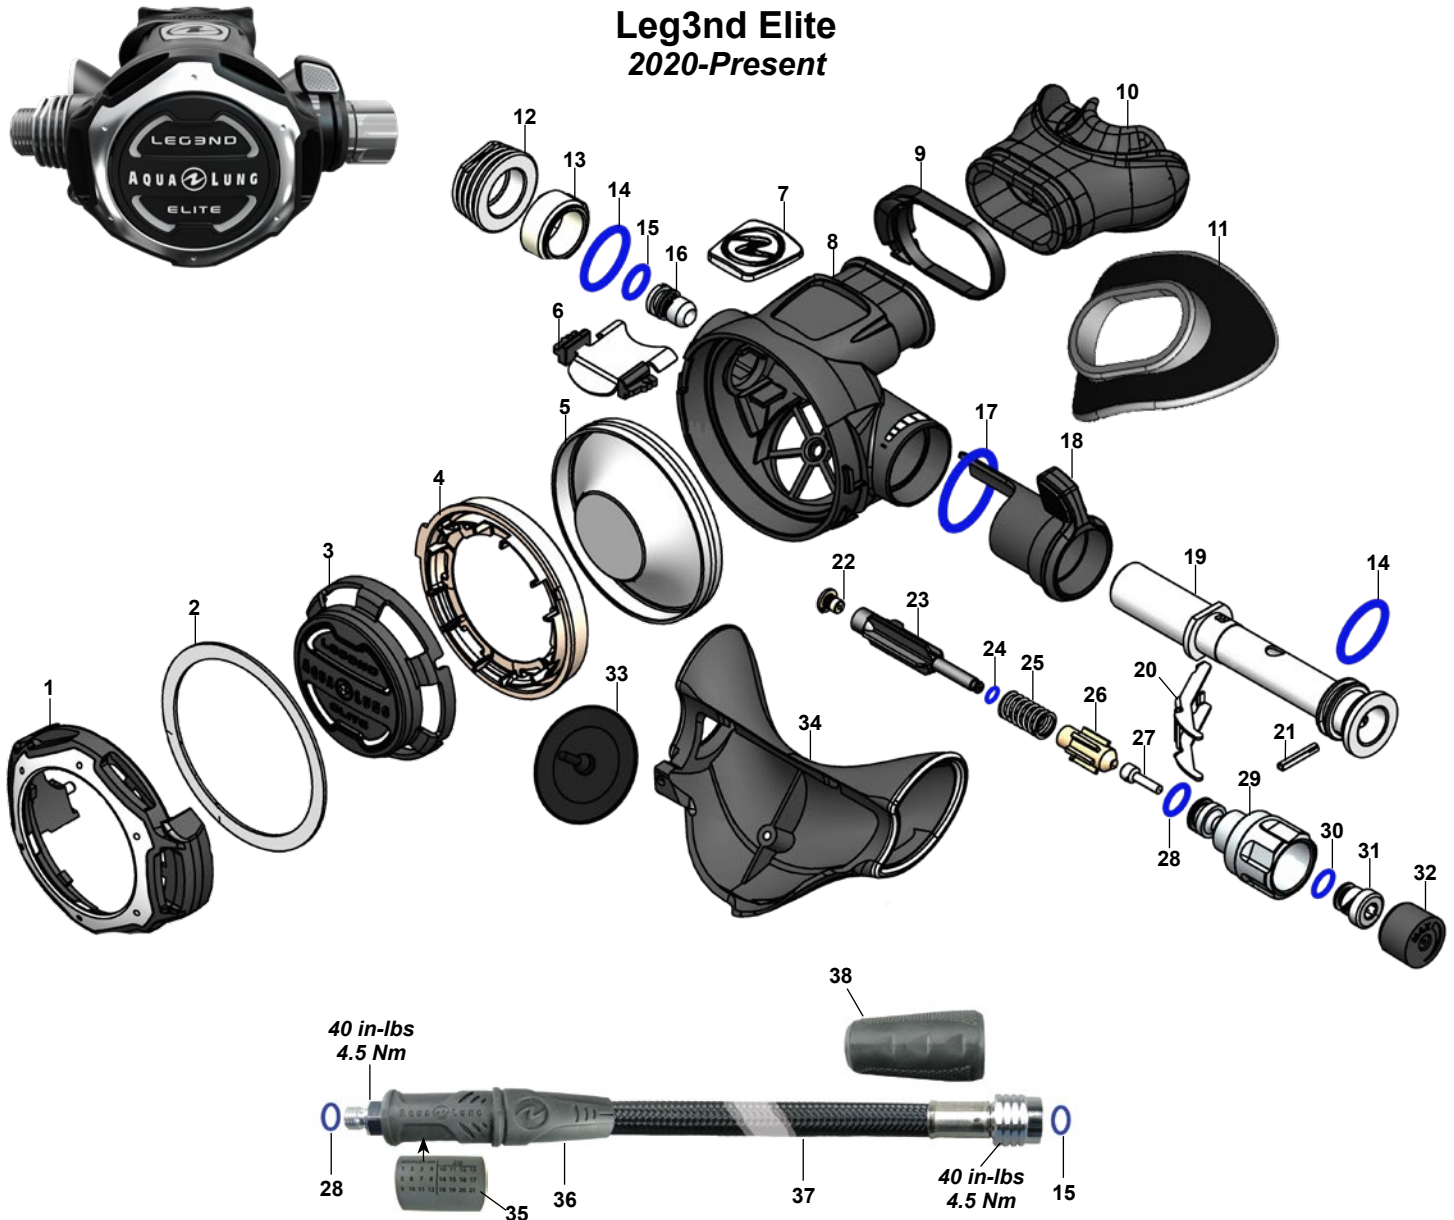

Leg3nd Elite
2020-Present

KEY# PART# DESCRIPTION

- ---- **RA121128** **Overhaul Parts Kit**
- ---- RS119004 Leg3nd Elite, Second Stage Only
- 1---- RG911280 Front Cover w/Locker, Steel
- 2---- RG911272 Ring
- 3---- RG911284 Purge Cover, Leg3nd Elite
- 4---- RG911959 Diaphragm Washer
- 5---- RG911960 Diaphragm
- 6---- RG911954 Baffle
- 7---- RG911266 Decal
- 8---- RG9111288 Case, Leg3nd Elite
- 9---- RG911254 Mouthpiece Clamp
- 10---- RG911251 Mouthpiece, ComfoBite
- 11---- RG911259 Lip Shield
- 12---- RG911942 Heat Exchanger
- 13---- RG911956 Spacer
- **14---- RG911844 O-ring (20 pk)**
- **15---- RG911848 O-ring (20 pk)**
- 16---- RG912233 Crown
- **17---- RG912232 O-ring (10 pk)**
- 18---- RG911274 Venturi Lever (Grey)

KEY# PART# DESCRIPTION

- 19---- RG911645 Valve Body
- 20---- RG912197 Lever
- 21---- RG912025 Pin
- **22---- RG912198 MP Seat**
- 23---- RG912090 Shuttle Valve
- **24---- RG912234 O-ring (10 pk)**
- 25---- RG912080 Spring
- 26---- RG912092 Counter-balance Chamber
- 27---- RG911637 Adjustment Pin
- **28---- RG911842 O-ring (20 pk)**
- 29---- RG911271 Adjustment Knob
- **30---- RG912515 O-ring (20 pk)**
- 31---- RG911641 Adjustment Screw
- 32---- RG911269 Plug
- 33---- RG912196 Exhaust Valve
- 34---- RG911276 Exhaust Cover
- 35---- RG911617 Service Date Sleeve
- 36---- RG911584 Hose Protector, Black (for Braided hose)
- 37---- RH119117 MP Hose, Braided, 3/8"x29", Blk,w/Protect (2)
- 38---- RG911258 Hose Sleeve