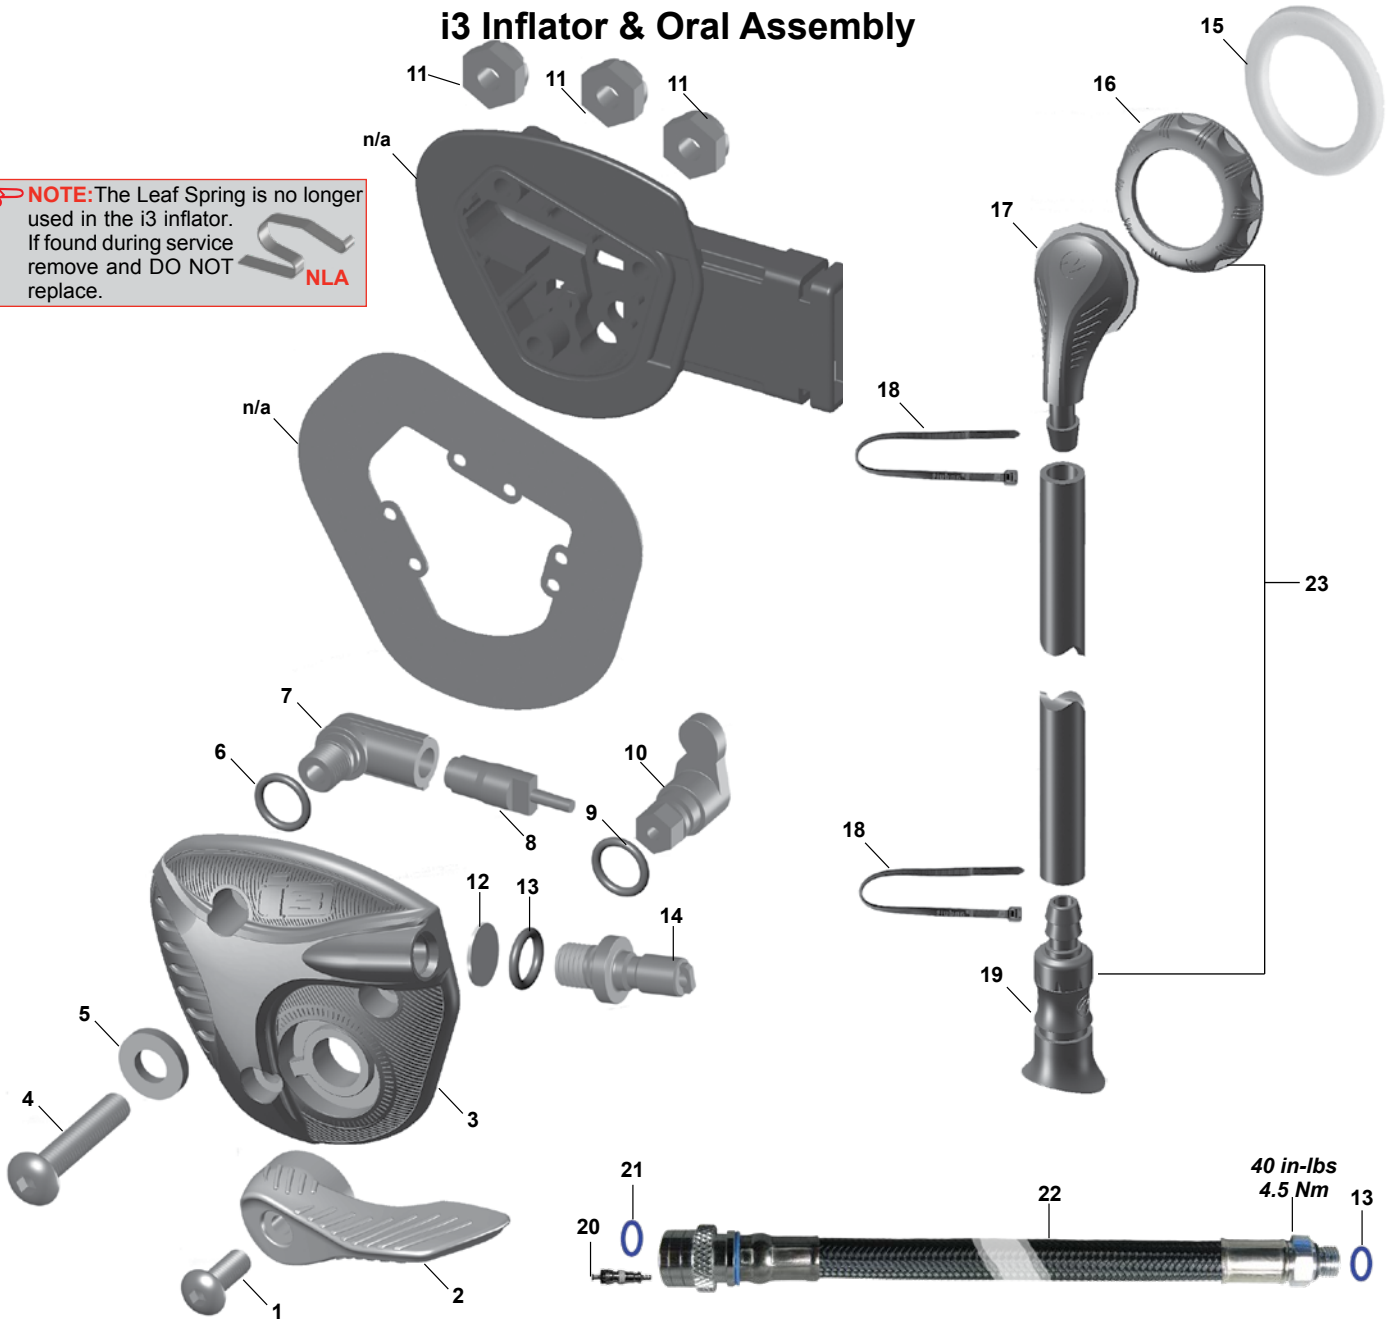

### i3 Inflator & Oral Assembly

**NOTE:** The Leaf Spring is no longer used in the i3 inflator. If found during service remove and DO NOT replace.

KEY#	PART#	DESCRIPTION
-----	<b>BC911142</b>	<b>Service Kit, i3 Inflator</b>
1----	BC911379	Screw, SS 10-32X.5
2----	BC911613	Handle, i3+ Inflator, Yellow
-----	BC911170	Handle, i3 Inflator, Red
-----	BC911445	Handle, i3 Inflator, Twilight
-----	BC911484	Handle, i3 Inflator, Pink
-----	BC911175	Handle, i3 Inflator, Grey
3----	BC911614	Body Out i3+ with Labels
-----	BC911177	Body Out with Grey Labels
-----	BC911443	Body Out with Black Labels
4----	BC911487	Screw, SS 10-32X1
5----	<b>BC911381</b>	<b>Washer, Screw Seal</b>
6----	<b>RG911848</b>	<b>O-ring (20 pk)</b>
7----	BC911172	Valve Retainer, Elbow
8----	<b>BC911348</b>	<b>Valve Core</b>
9----	<b>BC911485</b>	<b>Quad-ring (10 pk)</b>
10----	BC911171	Lever, i3 Inflator