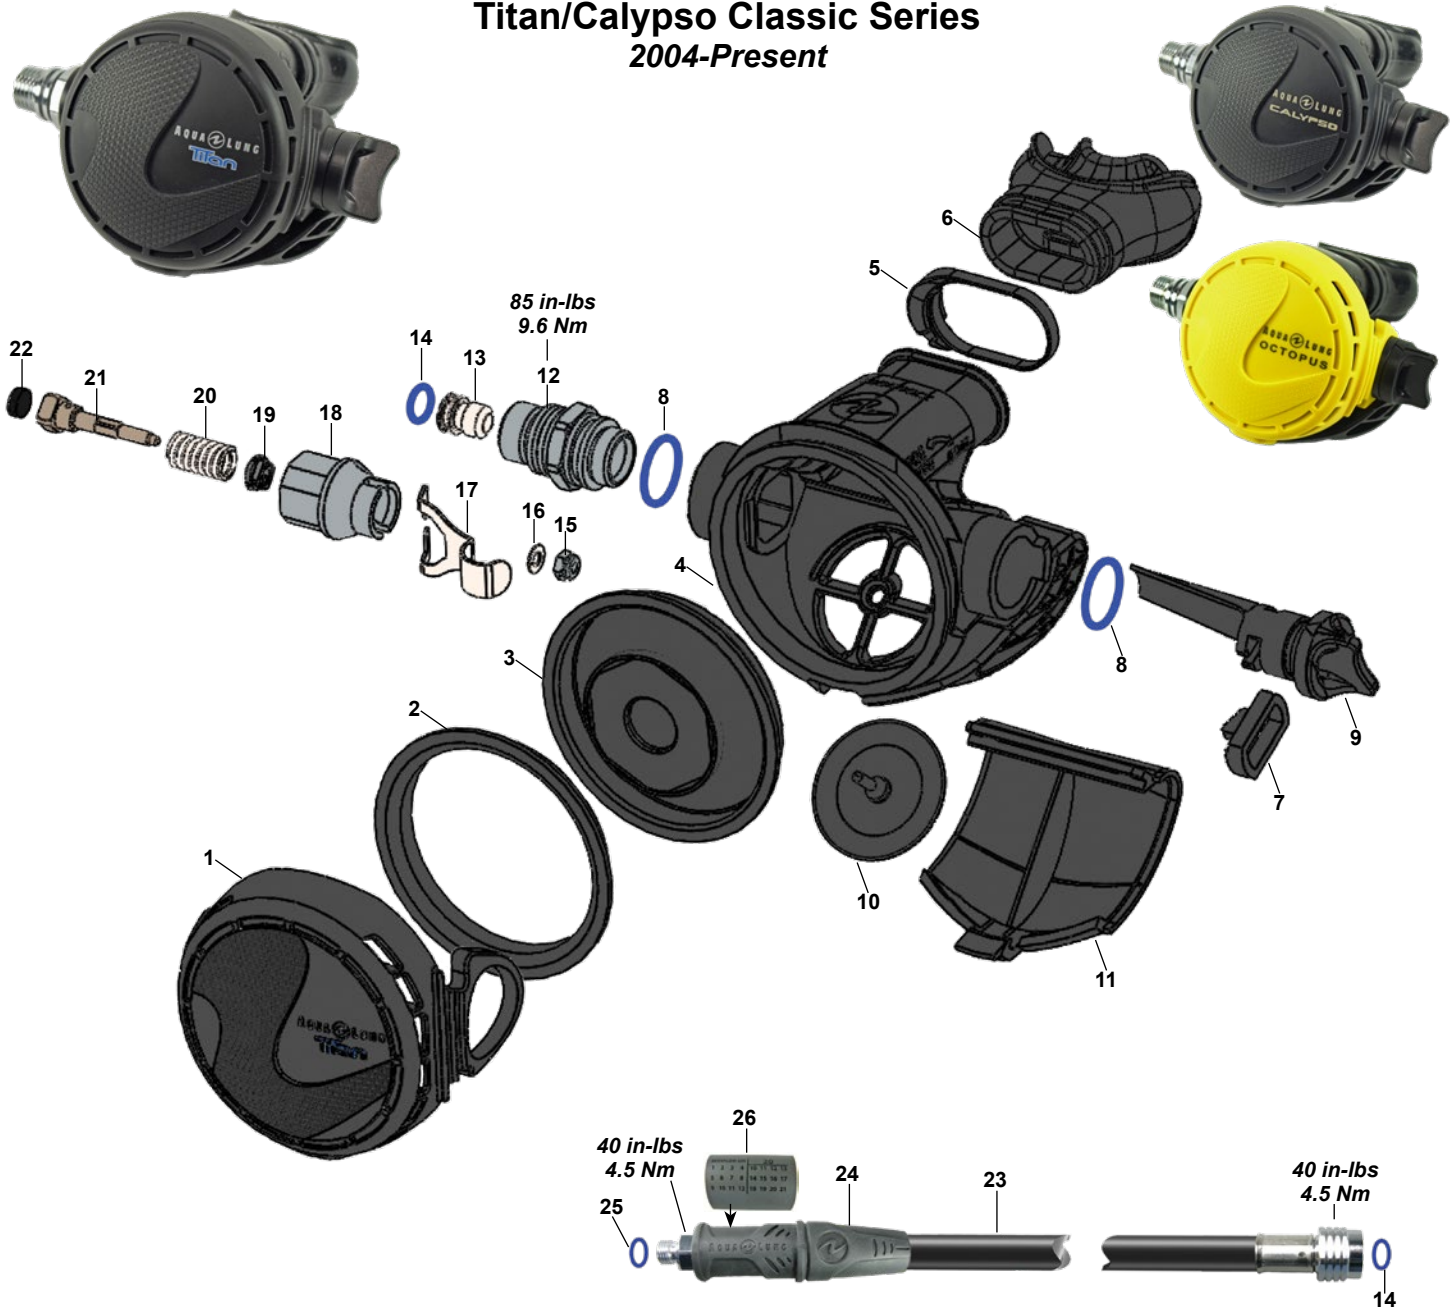

Titan/Calypso Classic Series
2004-Present

KEY#	PART#	DESCRIPTION	KEY#	PART#	DESCRIPTION
-----	RA121127	Overhaul Parts Kit	-----	RG911474	Exhaust Valve Cover, Grey
-----	RS141111	Second Stage, Titan Classic, 2017	12 ----	RG911418	Inlet Fitting
-----	RS137114	Second Stage, Calypso Classic, 2017	13 ----	RG911404	Crown
1 ----	RG911887	Front Cover, Titan, 2017	14 ----	RG911848	O-ring (20 pk)
-----	RG911890	Front Cover, Calypso 2017	15 ----	RG911782	Locknut
-----	RG911886	Front Cover, Octo, 2017, Yellow	16 ----	RG912176	Washer
2 ----	RG912173	Diaphragm Washer	17 ----	RG912181	Lever
3 ----	RG911475	Diaphragm	18 ----	RG911478	Valve Insert
4 ----	RG911891	Case, Black	19 ----	RG912207	Poppet bearing
5 ----	RG911254	Mouthpiece Clamp	20 ----	RG911492	Spring
6 ----	RG911251	Mouthpiece, Comfobite	21 ----	RG912174	Poppet
-----	RG911253	Mouthpiece, Octopus	22 ----	RG911333	MP Seat
7 ----	RG911477	Retaining Clip, Venturi Switch	23 ----	RH119111	MP Hose, Blk, 3/8" x 30", w/ Protector
8 ----	RG911844	O-ring (20 pk)	-----	RH119112	MP Hose, Octo, Yel, 3/8" x 39", w/ Protector
9 ----	RG911879	Venturi Switch, 2017	24 ----	RG911255	Hose Protector, Black
10 ----	RG912196	Exhaust Valve	25 ----	RG911842	O-ring (20 pk)
11 ----	RG911880	Exhaust Valve Cover, 2017, Black	26 ----	RG911617	Service Date Sleeve

Part numbers in **BOLD ITALICS** indicate standard overhaul replacement part