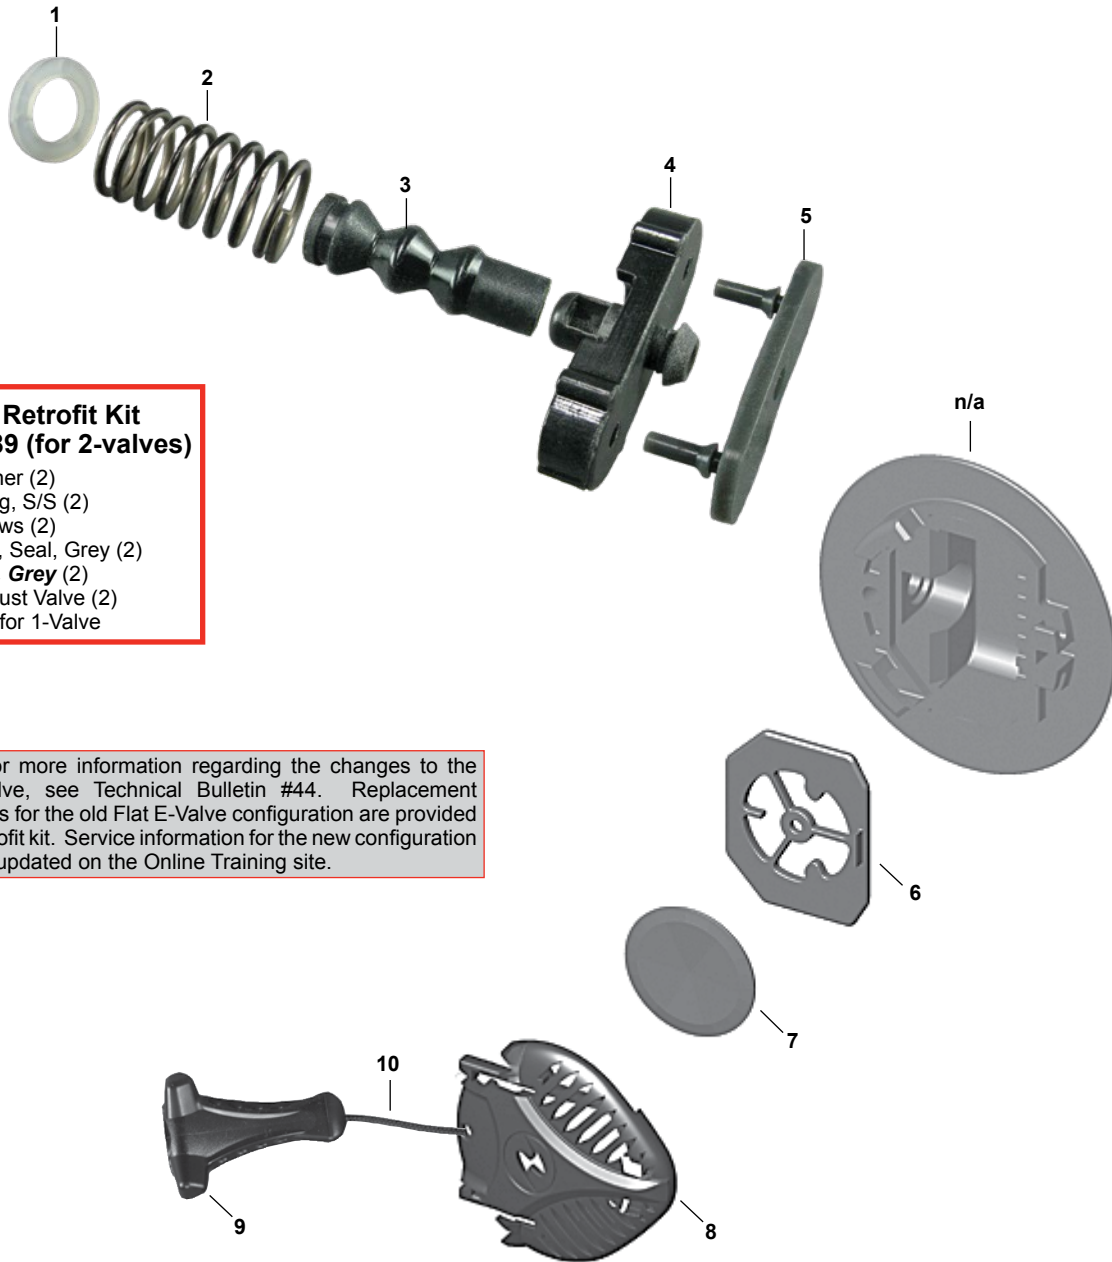

Flat E-Valve on i3 model BC's

Flat E-Valve Retrofit Kit p/n BC911489 (for 2-valves)

BC911446 Washer (2)
BC911169 Spring, S/S (2)
BC911486 Bellows (2)
BC911165 Plate, Seal, Grey (2)
BC911378 Seal, Grey (2)
BC911377 Exhaust Valve (2)
N/A ----- Cord, for 1-Valve

NOTE: For more information regarding the changes to the Flat E-Valve, see Technical Bulletin #44. Replacement instructions for the old Flat E-Valve configuration are provided in the Retrofit kit. Service information for the new configuration has been updated on the Online Training site.

KEY#	PART#	DESCRIPTION

1	BC911446	Washer
2	BC911169	Spring, S/S
3	BC911486	Bellows
4	BC911165	Plate, Seal, Grey
5	BC911378	Seal, Gray
6	BC911166	Plate, Valve, Blk
7	BC911377	Valve, Exhaust, Grey
8	BC911168	Cap, Blk
9	BC911440	Pull Knob
10	BC911201	Pull Dump Cord (25')

Part numbers in **BOLD ITALICS** indicate standard overhaul replacement part.