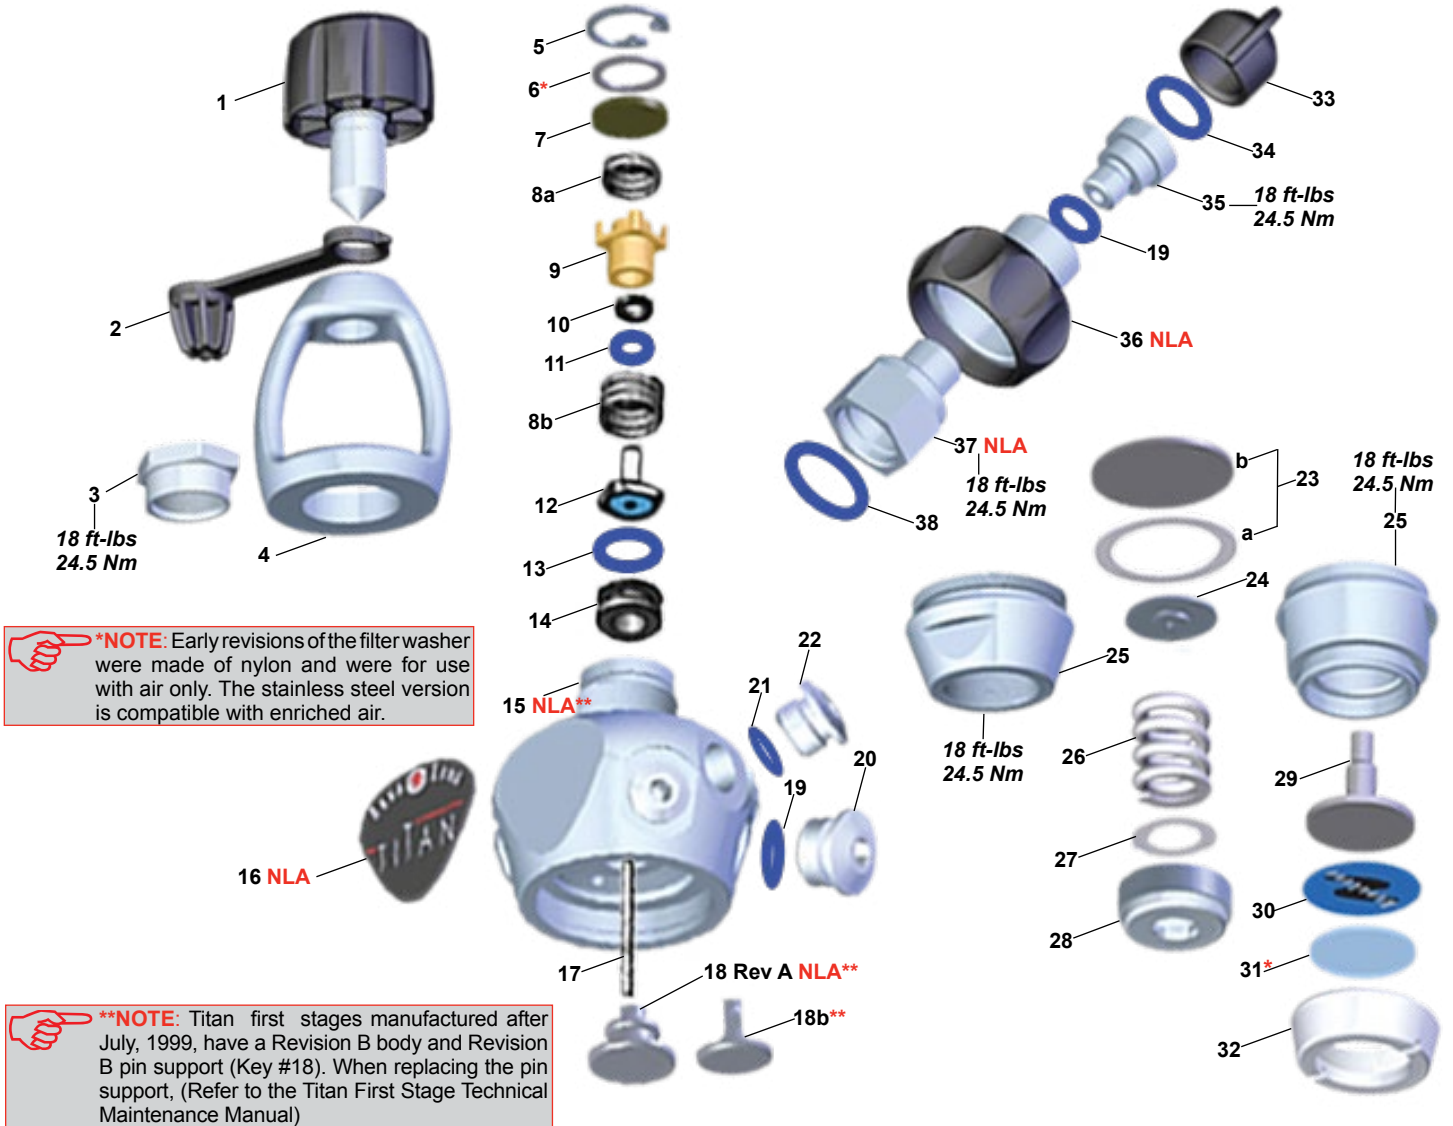

Titan

1999-2008 *Discontinued*

KEY#	PART#	DESCRIPTION
	RA121122	Overhaul Parts Kit
	NLA	Dry Environmental Kit (Complete)
	NLA	DIN Adapter Kit, Titan
1----	RG911620	Yoke Screw
2----	RG911427	Dust Cap
3----	RG911436	Yoke Retainer
4----	RG911440	Yoke, Satin
5----	RG911809	Circlip
6----	RG911445	Washer, Stainless (see *NOTE)
7----	RG911785	Filter
8a----	RG911383	Spring (Short)
8b----	RG911384	Spring (Long)
9----	RG911787	Spring Block
10----	RG911347	Backup Ring
11----	RG911849	O-ring (20 pk)
12----	RG911444	HP Seat
13----	RG911843	O-ring (20 pk)
14----	RG911531	Crown
15----	NLA	Body, Rev. B
16----	NLA	Decal, Titan
17----	RG911779	Pin
18----	NLA	Pin Support, Rev. A (see **NOTE)

KEY#	PART#	DESCRIPTION
----	RG911291	Pin Support Rev. B (see **NOTE)
19----	RG911462	O-ring (7/16" HP Port) (20 pk)
20----	RG911381	Port Plug, HP
21----	RG911842	O-ring (3/8" Port) (20 pk)
22----	RG911380	Port Plug, MP
23----	RG911834	Diaphragm w/Thrust Washer
24----	RG911430	Spring Pad
25----	RG911437	Spring Retainer
----	RG911394	Spring Retainer (Dry)
26----	RG911349	Spring
27----	RG911808	Washer
28----	RG911396	Adjustment Screw
29----	RG911392	Piston
30----	106338	Decal
31----	RG911395	Diaphragm, External (Not incl in Sv Kit)
32----	RG911393	Diaphragm Retainer
33----	RG911450	Protector Cap, DIN Connector
34----	RG911846	O-ring (20 pk)
35----	RG911439	Handwheel Retainer
36----	NLA	Handwheel
37----	NLA	DIN Adapter
38----	RG912518	O-ring (20 pk) (Not incl in Sv Kit)

Part numbers in **BOLD ITALICS** indicate standard overhaul replacement part