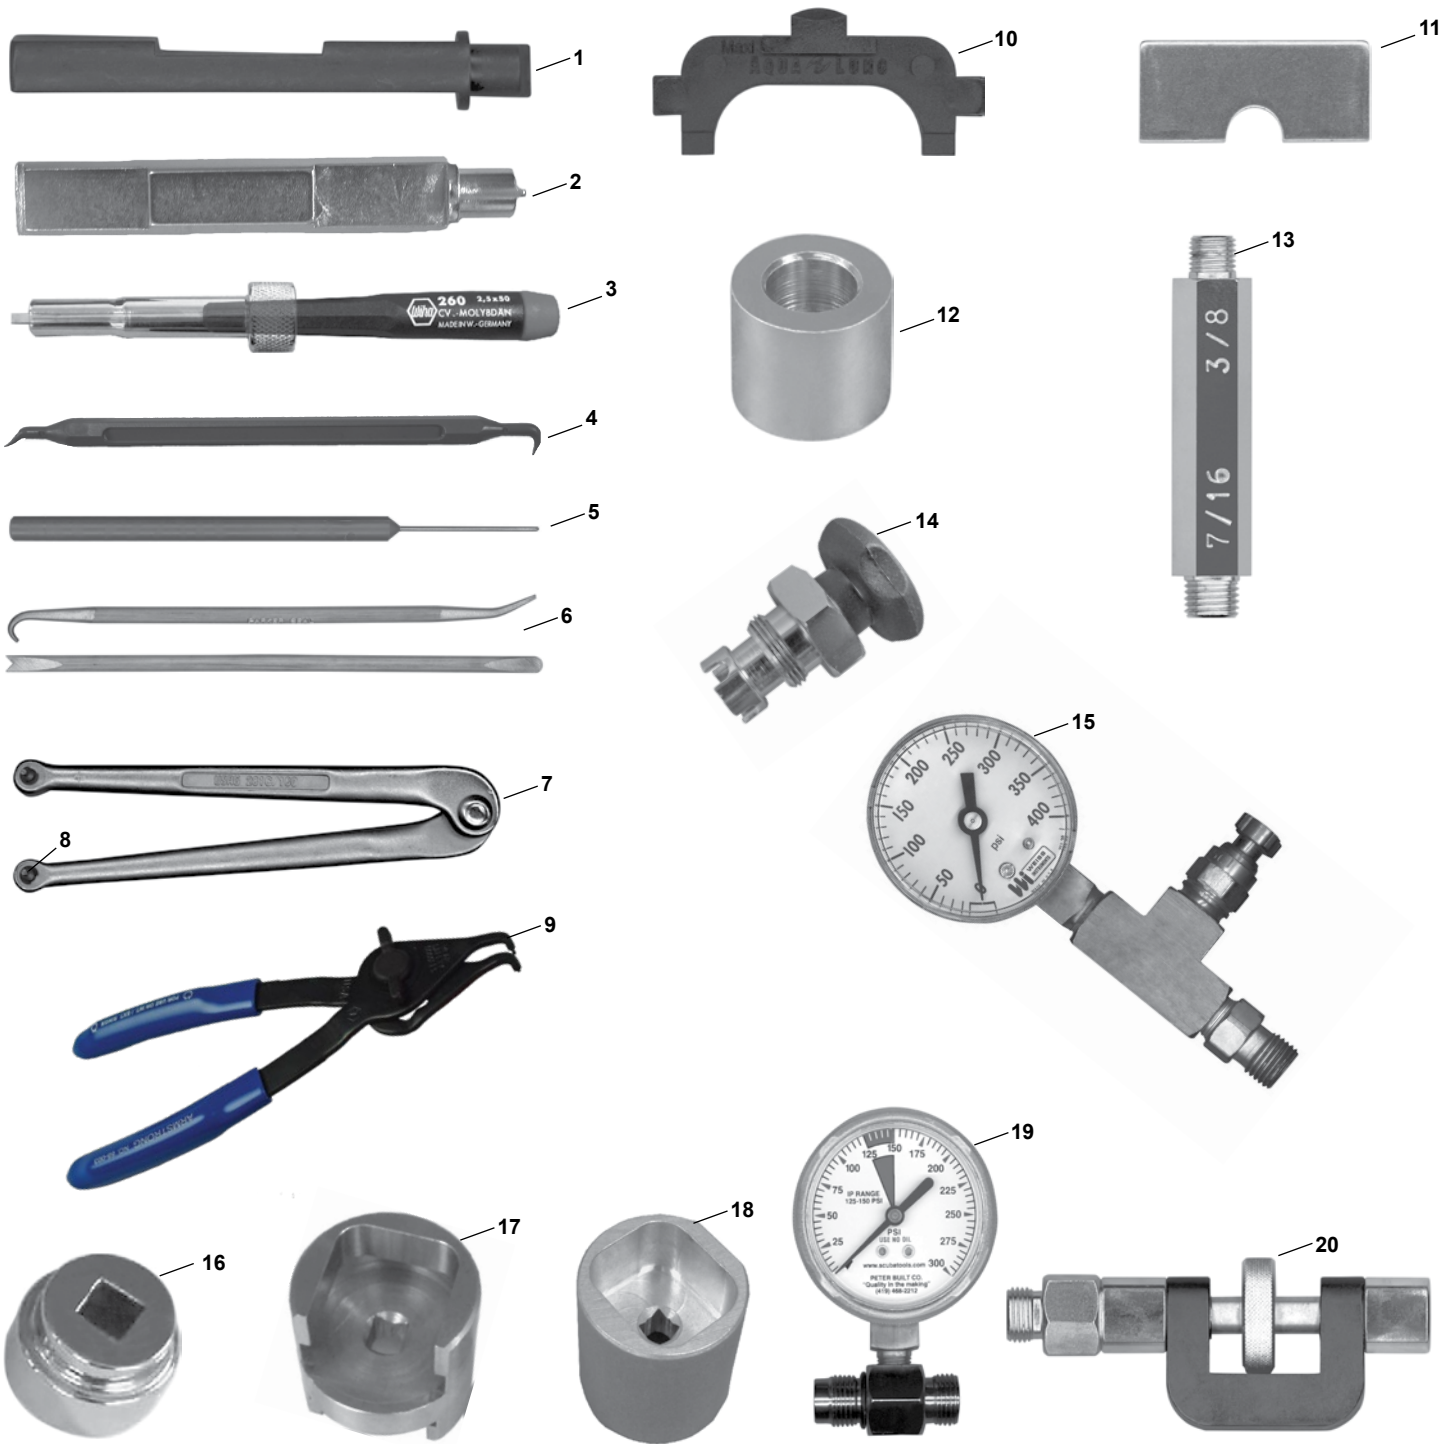

Aqualung Regulator Tools

KEY#	PART#	DESCRIPTION
1	RA122126	Crown Lever Adjustment Tool
2	RG911551	Kronos Seat/Lever Adjustment Tool
3	RA911127	Lever Height Adjustment Tool
4	RA911141	O-ring Tool, Plastic (5-pk)
5	RA911131	Seat Installation/Extraction Tool
6	RA911143	O-ring Tool Set
7	RA122128	Adjustable Face Spanner
8	RG911669	Pin, Replacement, Adj. Spanner (1 each)
9	RA911139	Circlip Pliers, Reversible
10	RA122127	Titan LX Retaining Ring/Lever Height Tool
11	RA911133	Supreme Retainer Wrench
12	RG146111	HP Spring Block Assy Guide

KEY#	PART#	DESCRIPTION
13	RA122112	Vise Mounting Tool
14	RA911125	Poppet Wrench, Conshelf
15	111610	Test Pressure Gauge, 400 PSI
16	RG146112	Socket, Inlet Fitting, 26mm
17	RA122123	Socket, Spring Retainer, Legend/Mistral
18	RA911137	Socket, Spring Retainer, Titan/Cousteau
19	RA911129	Inline Test Gauge
20	RA911123	Inline Adjustment Tool, Slotted & Hexed
N/S	RA911135	Deluxe Workmat with Windows