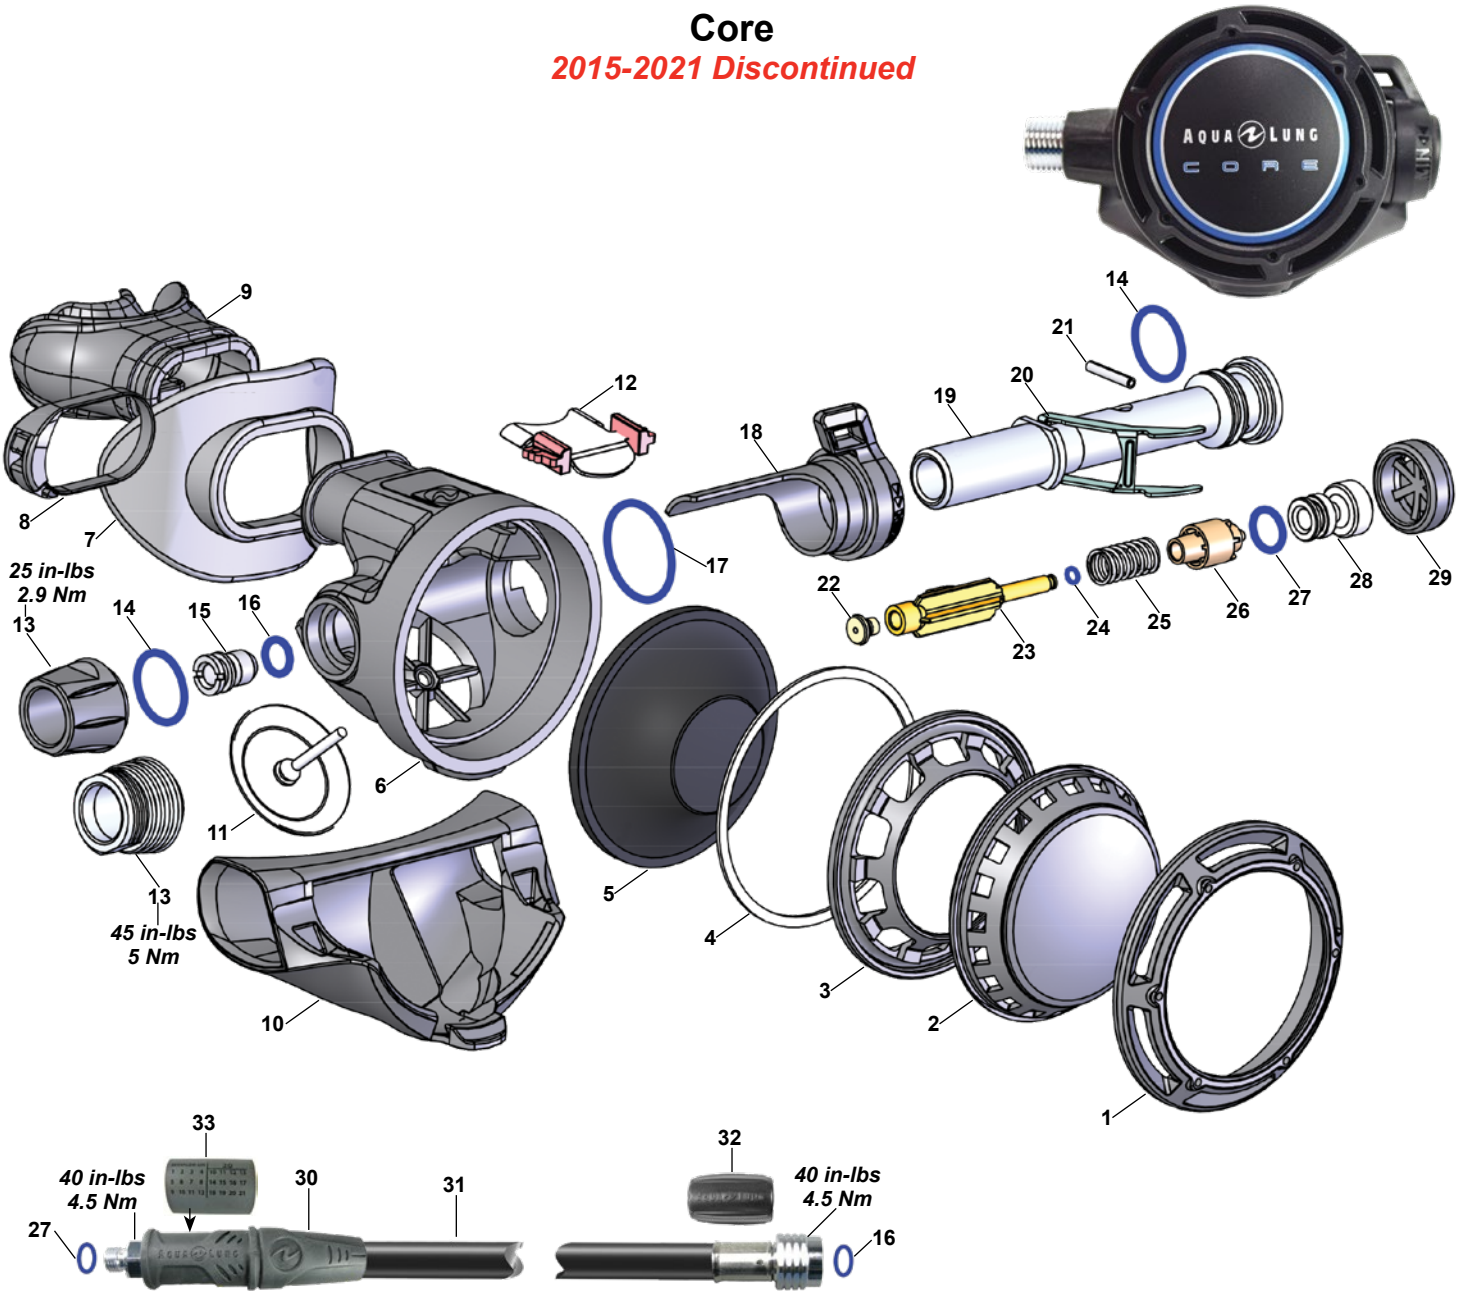

Core

2015-2021 Discontinued

KEY#	PART#	DESCRIPTION
----	RA121128	Overhaul Parts Kit
1----	RG912011	Purge Retainer
2----	RG912010	Purge Cover, Core
----	RG912014	Purge Cover, Core Supreme
----	RG912013	Purge Cover, Core Octo, Yellow
3----	RG911667	Diaphragm Retainer
4----	RG911640	Thrust Washer
5----	RG911649	Diaphragm
6----	RG911726	Case, Core
----	RG911727	Case, Core Supreme
7----	RG911259	Lip Shield, Core Supreme
8----	RG911254	Mouthpiece Clamp
9----	RG911251	Mouthpiece, ComfoBite
----	RG911253	Mouthpiece, Standard
10----	RG912493	Exhaust Tee
11----	RG912196	Exhaust Valve
12----	RG911954	Baffle
13----	RG911566	Retaining Nut
----	RG912012	Heat Exchanger, Core Supreme
14----	RG911844	O-ring (20 pk)

KEY#	PART#	DESCRIPTION
15----	RG912233	Crown
16----	RG911848	O-ring (20 pk)
17----	RG912232	O-ring (10 pk)
18----	RG912008	Venturi Lever
19----	RG911645	Valve Body
20----	RG912197	Lever
21----	RG912025	Pin
22----	RG912198	MP Seat, Silicone
23----	RG912090	Shuttle Valve
24----	RG912234	O-ring (10 pk)
25----	RG912080	Spring
26----	RG911984	Counter-balance Chamber
27----	RG911842	O-ring (20 pk)
28----	RG911653	Adjustment Screw
29----	RG912009	Plug
30----	RG911255	Hose Protector, Black
----	RH119111	MP Hose, 3/8" x 30", Blk, w/Protector
----	RH119112	MP Hose, 3/8" x 39", Yel, w/ Protector
32----	RG911652	Hose Sleeve
33----	RG911617	Service Date Sleeve

Part numbers in **BOLD ITALICS** indicate standard overhaul replacement part