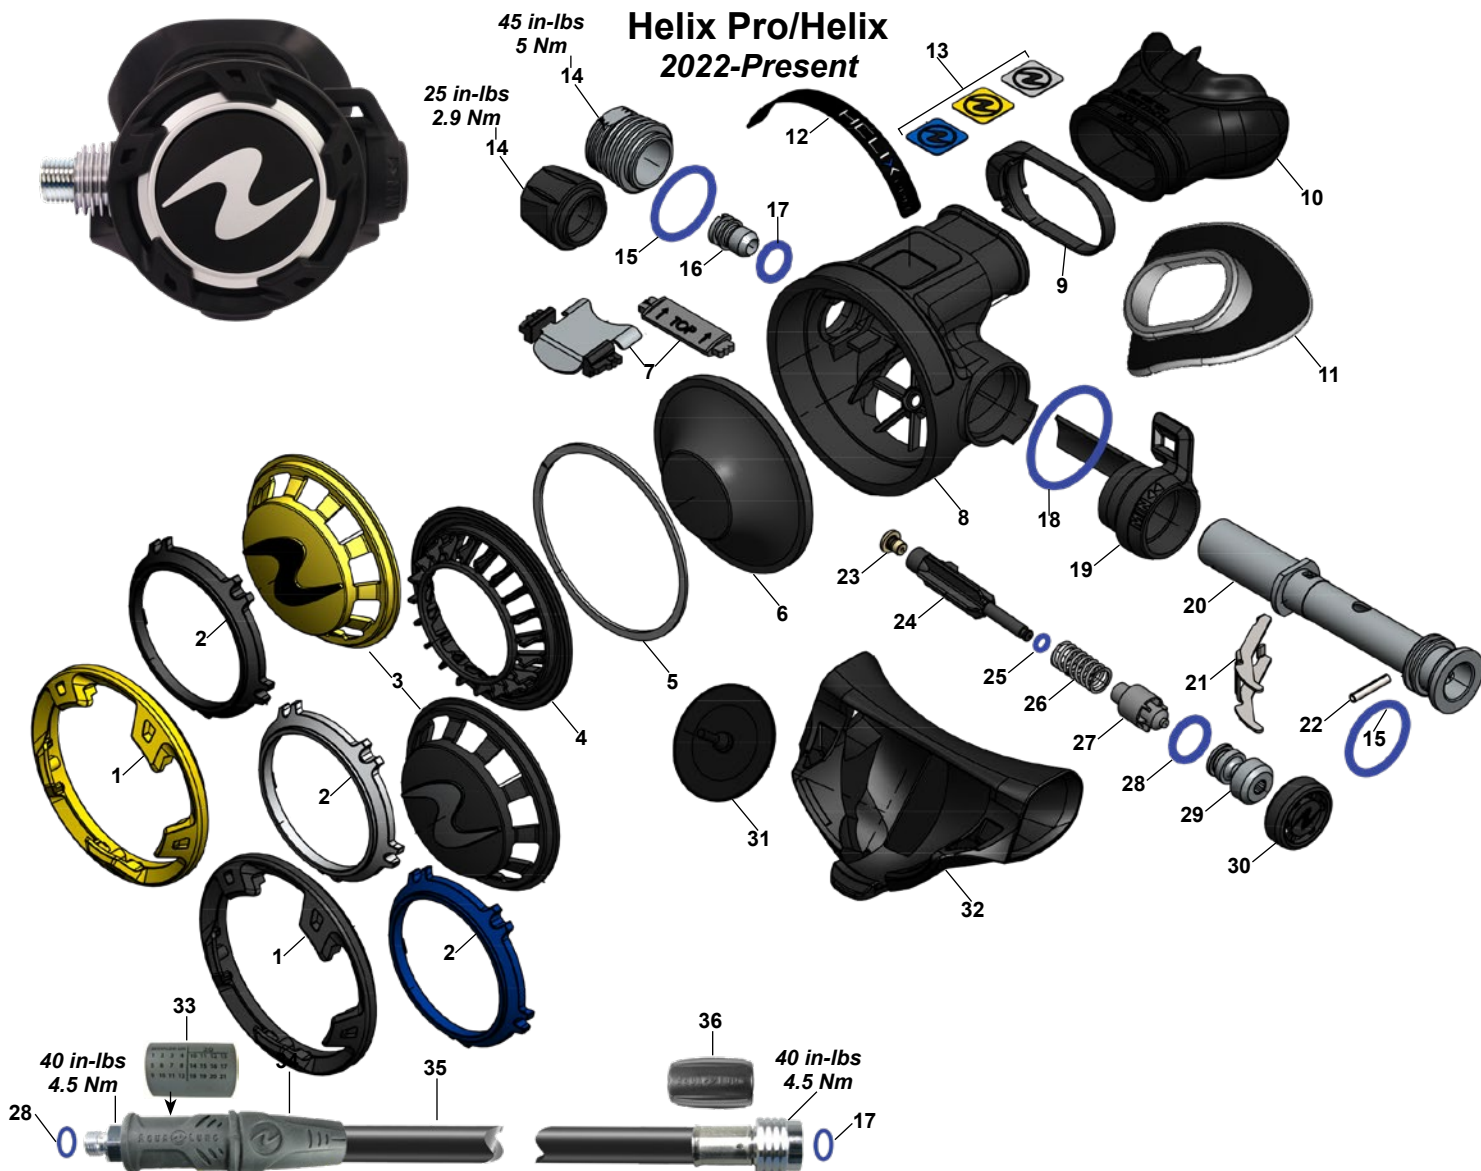

KEY# PART# DESCRIPTION

KEY# PART# DESCRIPTION

- ----- **RA121128** **Overhaul Parts Kit**
- ----- RS144000 Helix Pro, Second Stage Only
- 1 ---- RG912495 Cover, Helix, Black
- ----- RG912496 Cover, Helix Octo, Yellow
- 2 ---- RG912501 Cover Ring, Helix Pro, Silver
- ----- RG912500 Cover Ring, Helix, Blue
- ---- RG912502 Cover Ring, Helix Octo, Black
- 3 ---- RG912498 Purge Cover, Black
- ----- RG912499 Purge Cover, Yellow
- 4 ---- RG912494 Diaphragm Retainer
- 5 ---- RG911640 Thrust Washer
- 6 ---- RG911649 Diaphragm
- 7 ---- RG911954 Baffle, Helix Pro
- ----- RG911661 Baffle, Helix/Helix Octo
- 8 ---- RG912497 Case, Helix Pro/Octo
- ----- RG912492 Case, Helix
- 9 ---- RG911254 Mouthpiece Clamp
- 10 ---- RG911251 Mouthpiece, ComfoBite
- ----- RG911253 Mouthpiece, Standard
- 11 ---- RG911259 Lip Shield
- 12 ---- RG912507 Decal, Helix Pro
- ----- RG912506 Decal, Helix
- ----- RG912508 Decal, Octo

- 13 ---- RG912503 Decal, Helix, Blue
- ----- RG912505 Decal, Octo, Yellow
- ----- RG912504 Decal, Helix Pro, Silver
- 14 ---- RG911566 Retaining Nut, Helix
- ----- RG912012 Heat Exchanger, Helix Pro/Octo
- **15 ---- RG911844 O-ring (20 pk)**
- 16 ---- RG912233 Crown
- **17 ---- RG911848 O-ring (20 pk)**
- **18 ---- RG912232 O-ring (10 pk)**
- 19 ---- RG912008 Venturi Lever
- 20 ---- RG911645 Valve Body
- 21 ---- RG912197 Lever
- 22 ---- RG912025 Pin
- **23 ---- RG912198 MP Seat, Silicone**
- 24 ---- RG912090 Shuttle Valve
- **25 ---- RG912234 O-ring (10 pk)**
- 26 ---- RG912080 Spring
- 27 ---- RG911984 Counter-balance Chamber
- **28 ---- RG911842 O-ring (20 pk)**
- 29 ---- RG911653 Adjustment Screw
- 30 ---- RG912009 Plug
- 31 ---- RG912196 Exhaust Valve
- 32 ---- RG912493 Exhaust Tee
- 33 ---- RG911617 Service Date Sleeve
- 34 ---- RG911255 Hose Protector, Black
- 35 ---- RH119111 MP Hose, 3/8" x 30", Blk,w/Protector
- ----- RH119112 MP Hose, 3/8" x 39", Yel, w/ Protector
- 36 ---- RG911652 Hose Sleeve

Part numbers in **BOLD ITALICS** indicate standard overhaul replacement part