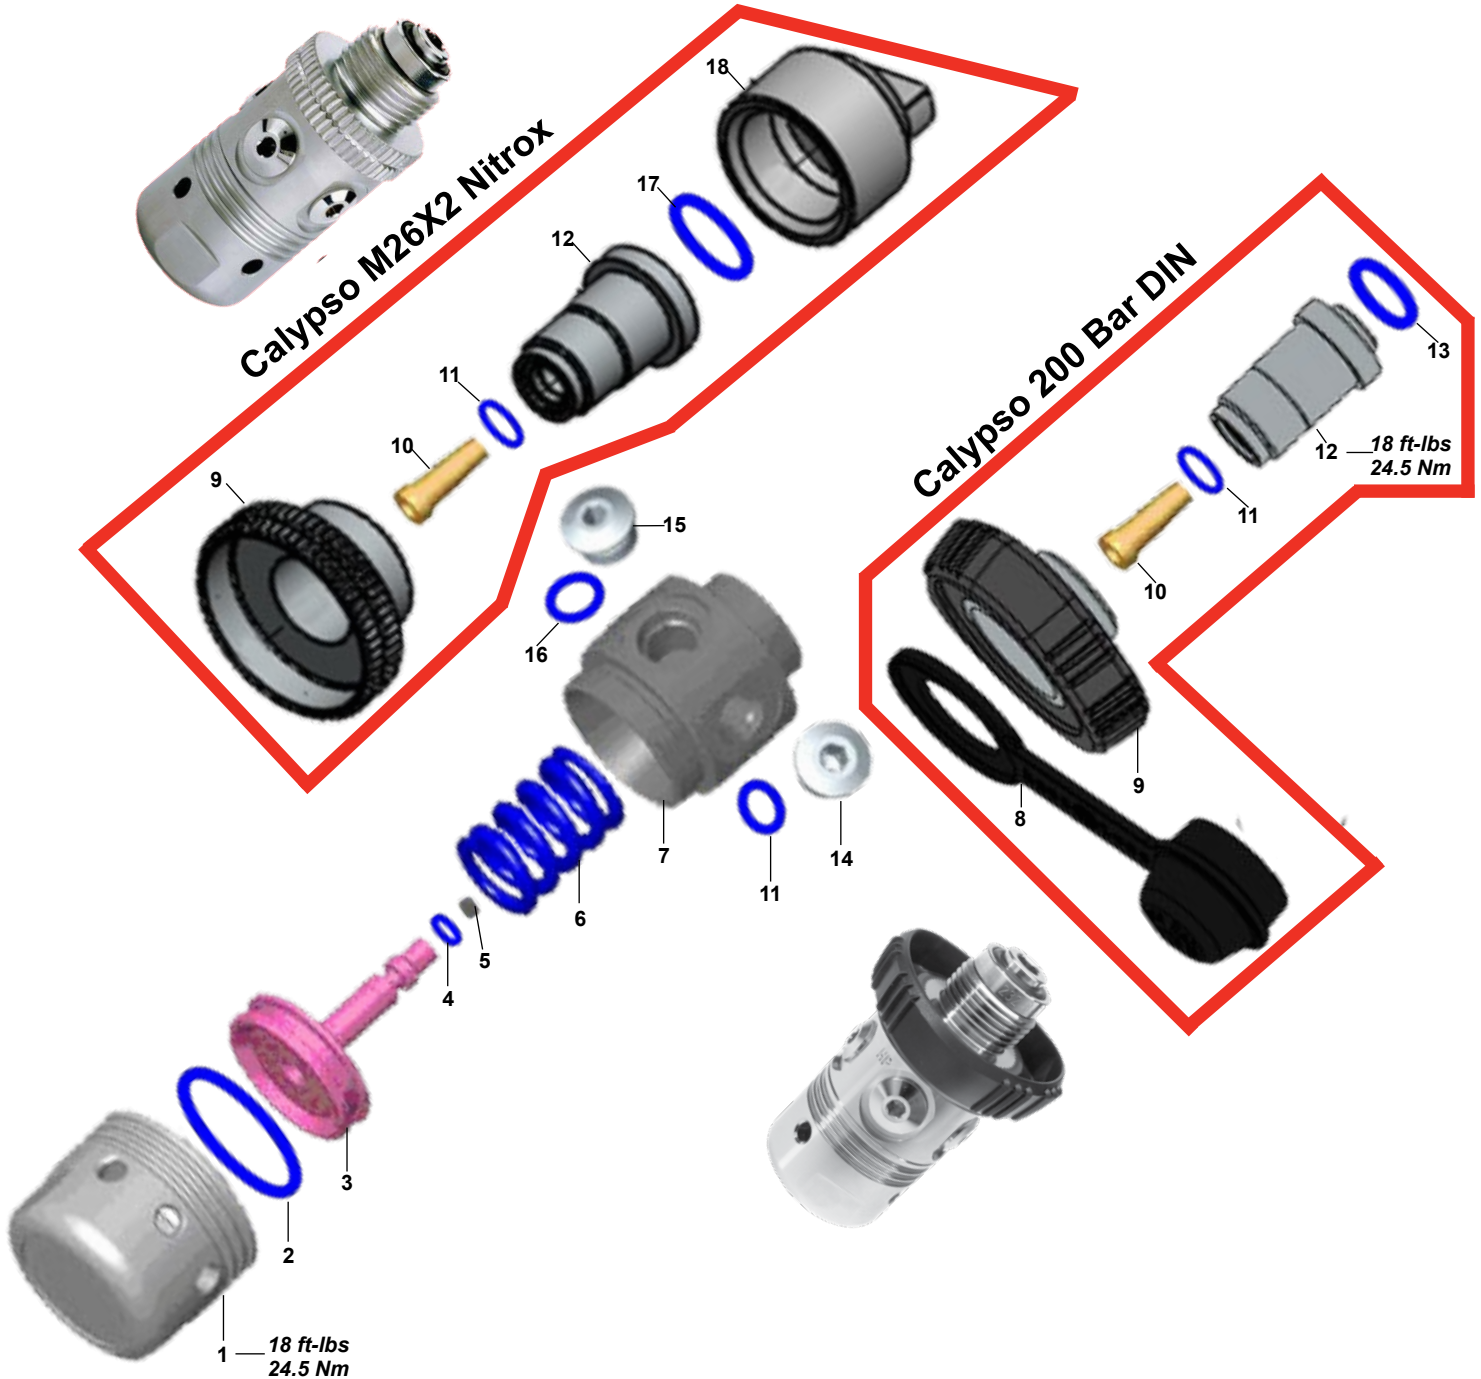

Calypso DIN / M26X2 Nitrox

Not Available in N.America

KEY#	PART#	DESCRIPTION
-----	RA121124	Overhaul Parts Kit (DIN)
-----	RA121132	Overhaul Parts Kit (M26X2)
-----	RT142112	First Stage, Calypso, DIN
-----	RT142113	First Stage, Calypso, M26
1-----	RG911889	Piston cap, Chrome w/Logo, 2017
2-----	RG911463	O-ring (20 pk)
3-----	RG911832	Piston
4-----	RG911845	O-ring (20 pk)
5-----	RG911324	HP Seat, Calypso DIN
-----	CR116126	HP Seat, M26X2
6-----	RG911325	Spring
7-----	RG911822	Body, Calypso, Chrome

KEY#	PART#	DESCRIPTION
8-----	RG911876	Yoke Washer/Dust Cap
9-----	RG911885	200 Bar DIN Handwheel
-----	RG911486	M26X2 Handwheel
10-----	RG911650	Filter
11-----	RG911842	O-ring (20 pk)
12-----	RG911626	200 Bar DIN Fitting
-----	RG911628	M26X2 DIN Fitting
13-----	RG911846	O-ring (20 pk)
14-----	RG911380	Plug, MP Port, 3/8 inch
15-----	RG911381	Plug, HP Port, 7/16 inch
16-----	RG911462	O-ring (20 pk)
17-----	RG912179	O-ring (20 pk)
18-----	RG911330	Dust Cap M26X2 Fitting

Part numbers in **BOLD ITALICS** are included in the service kit