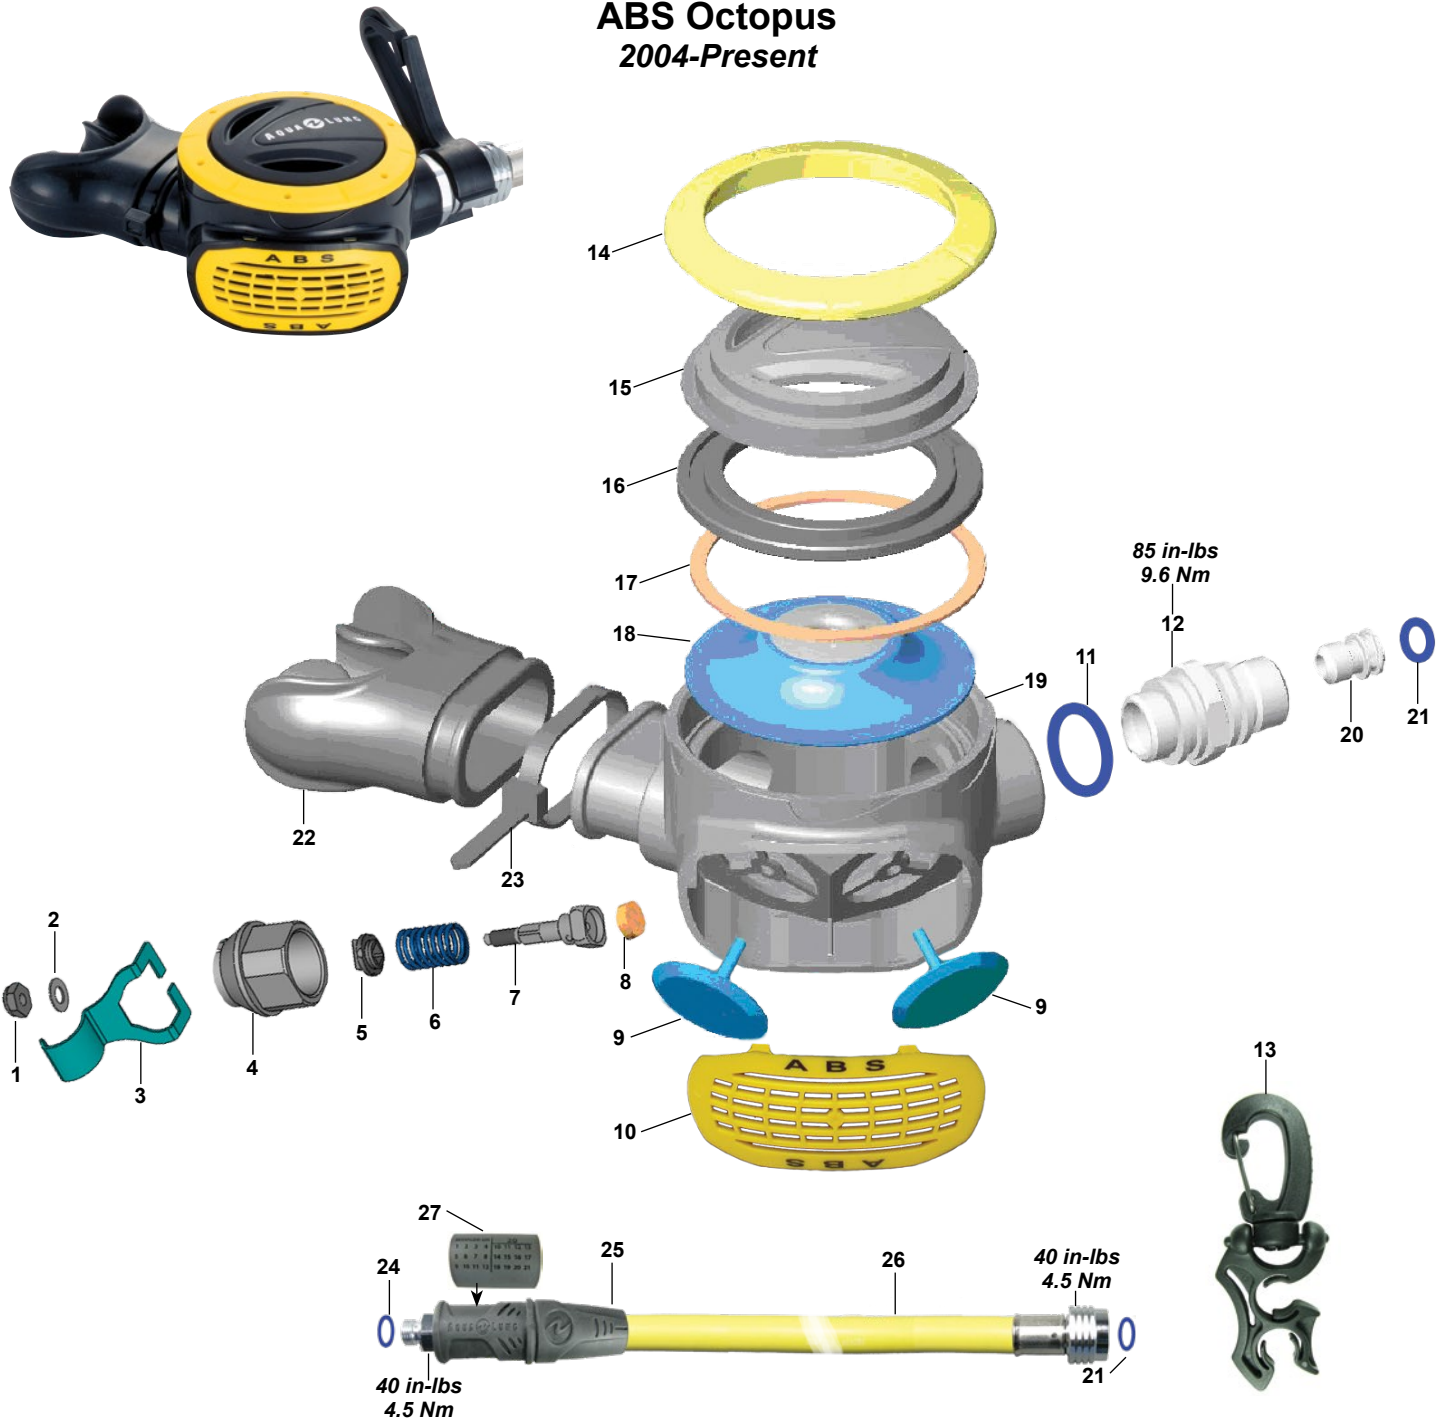

ABS Octopus 2004-Present

KEY#	PART#	DESCRIPTION

-----	RA121123	Overhaul Parts Kit
1	RG911782	Locknut
2	RG912176	Washer
3	RG911344	Lever, ABS
4	RG911342	Valve Body
5	RG912207	Poppet bearing
6	RG911492	Spring
7	RG912174	Poppet
8	RG911333	MP Seat
9	RG912295	Exhaust Valves
10	RG911341	Exhaust Grid, ABS
11	RG911844	O-ring (20 pk)
12	RG911418	Inlet Fitting
13	TH141134	Hose Retaining Clip

KEY#	PART#	DESCRIPTION

14	RG911339	Cover Ring, ABS
15	RG911345	Purge Cover, ABS
16	RG911340	Diaphragm Retainer
17	RG911406	Diaphragm Washer
18	RG911346	Diaphragm
19	RG911343	Case, ABS
20	RG911404	Crown/Adjustable Seat
21	RG911848	O-ring (20 pk)
22	RG911253	Mouthpiece, Octopus
23	RG912279	Clamp
24	RG911842	O-ring (20 pk)
25	RG911255	Hose Protector, Black
26	RH119112	MP Hose, Octo, Yel, 3/8"x39" w/Protector
27	RG911617	Service Date Sleeve

Part numbers in **BOLD ITALICS** indicate standard overhaul replacement part