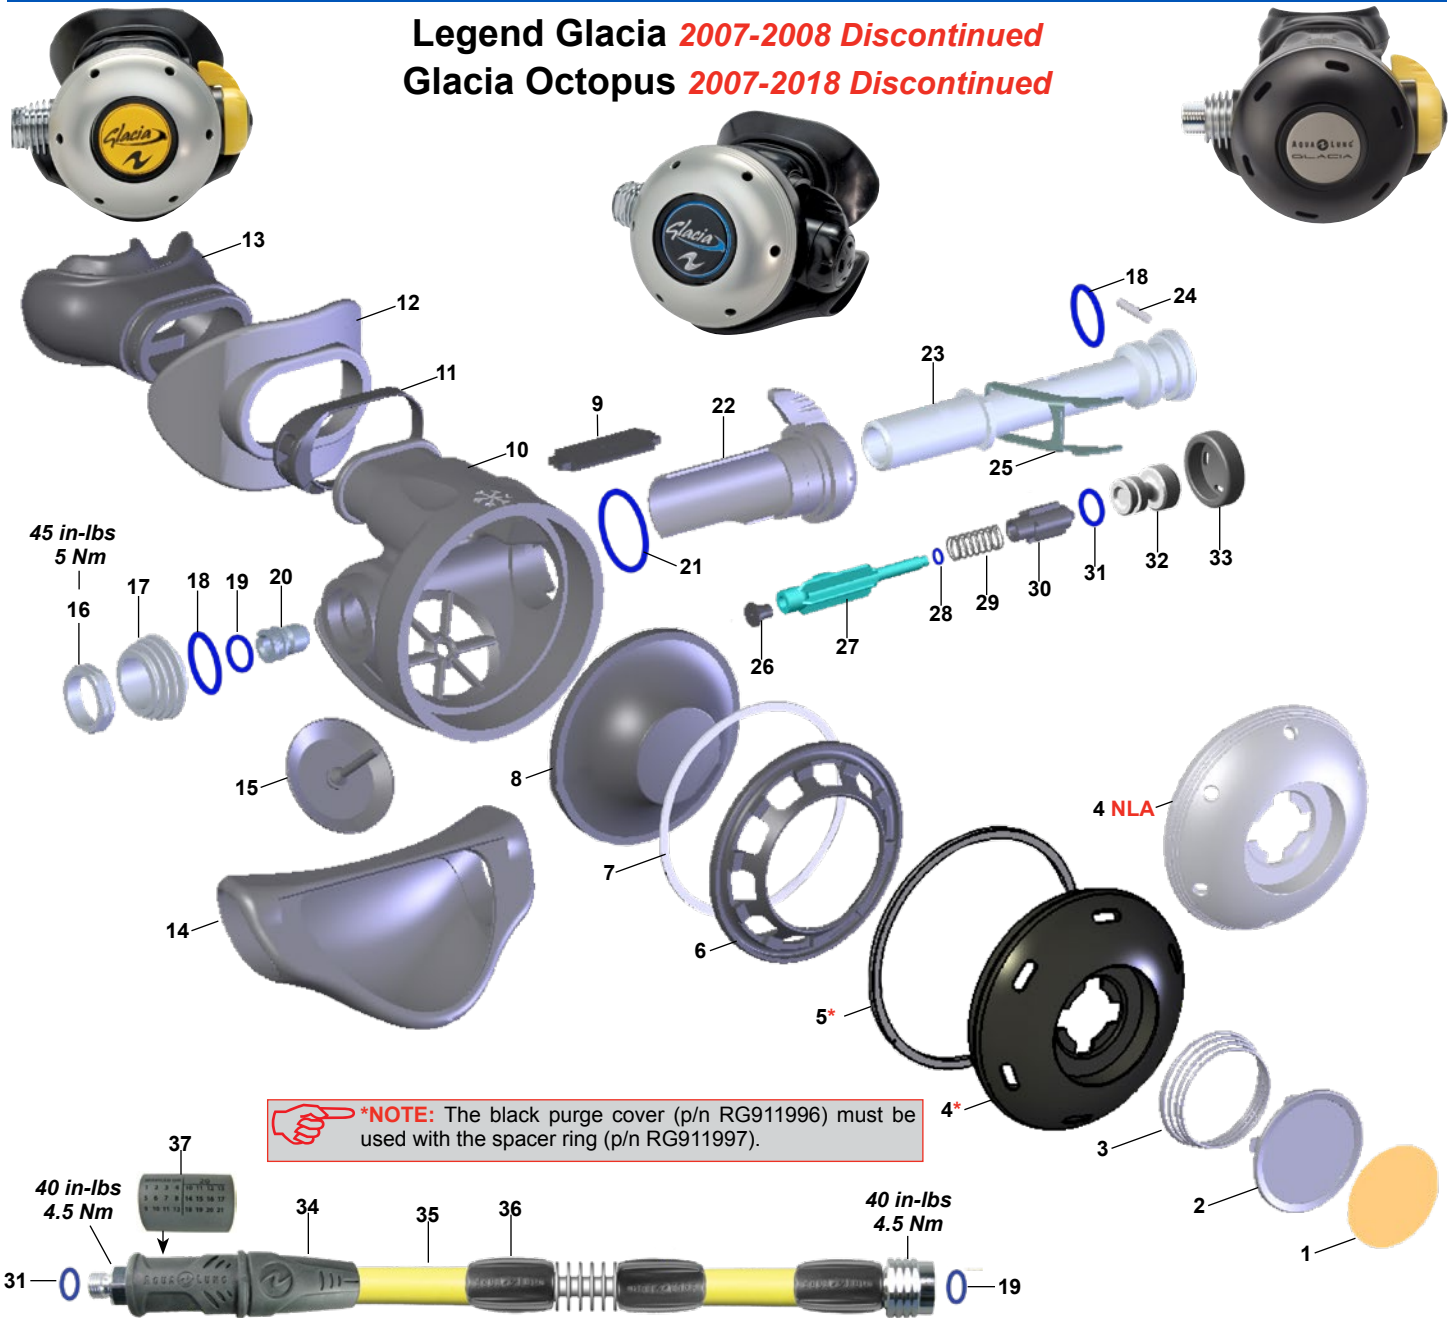

Legend Glacia 2007-2008 Discontinued
Glacia Octopus 2007-2018 Discontinued

*NOTE: The black purge cover (p/n RG911996) must be used with the spacer ring (p/n RG911997).

KEY# PART# DESCRIPTION

-----	RA121128	Overhaul Parts Kit
1	RG911829	Decal, Purge Button
-----	NLA	Decal, Purge Button (Octo)
2	RG912125	Purge Button
3	RG912079	Spring
4	RG911996	Purge Cover, Black (see *NOTE)
-----	NLA	Purge Cover, Silver
5	RG911997	Spacer Ring, Aluminum (for Blk Cover only)
6	RG911667	Diaphragm Retainer
7	RG911640	Thrust Washer
8	RG911649	Diaphragm
9	RG911661	Baffle
10	RG911664	Box Bottom
11	RG911254	Mouthpiece Clamp
12	RG911259	Lip Shield
13	RG911251	Mouthpiece, ComfoBite
-----	RG911253	Mouthpiece, Standard
14	RG911429	Exhaust Tee
15	RG912196	Exhaust Valve
16	RG912449	Retaining Nut
17	RG911647	Heat Exchanger

Part numbers in **BOLD ITALICS** indicate standard overhaul replacement part

KEY# PART# DESCRIPTION

18	RG911844	O-ring (20 pk)
19	RG911848	O-ring (20 pk)
20	RG912233	Crown
21	RG912232	O-ring (10 pk)
22	RG911826	Venturi Lever, Black
-----	RG911660	Venturi Lever, Yellow
23	RG911645	Valve Body
24	RG912025	Pin
25	RG912197	Lever
26	RG912198	MP Seat, Silicone
27	RG912090	Shuttle Valve
28	RG912234	O-ring (10 pk)
29	RG912080	Spring
30	RG912092	Counter-balance Chamber
31	RG911842	O-ring (20 pk)
32	RG911653	Adjustment Screw
33	RG911827	Plug
34	RG911255	Hose Protector, Black
35	RH119119	MP Hose w/Heat X, Yellow 3/8"x36"
-----	RH119118	MP Hose w/Heat X, Black 3/8"x30"
36	RG911652	Hose Sleeve, Black
37	RG911617	Service Date Sleeve