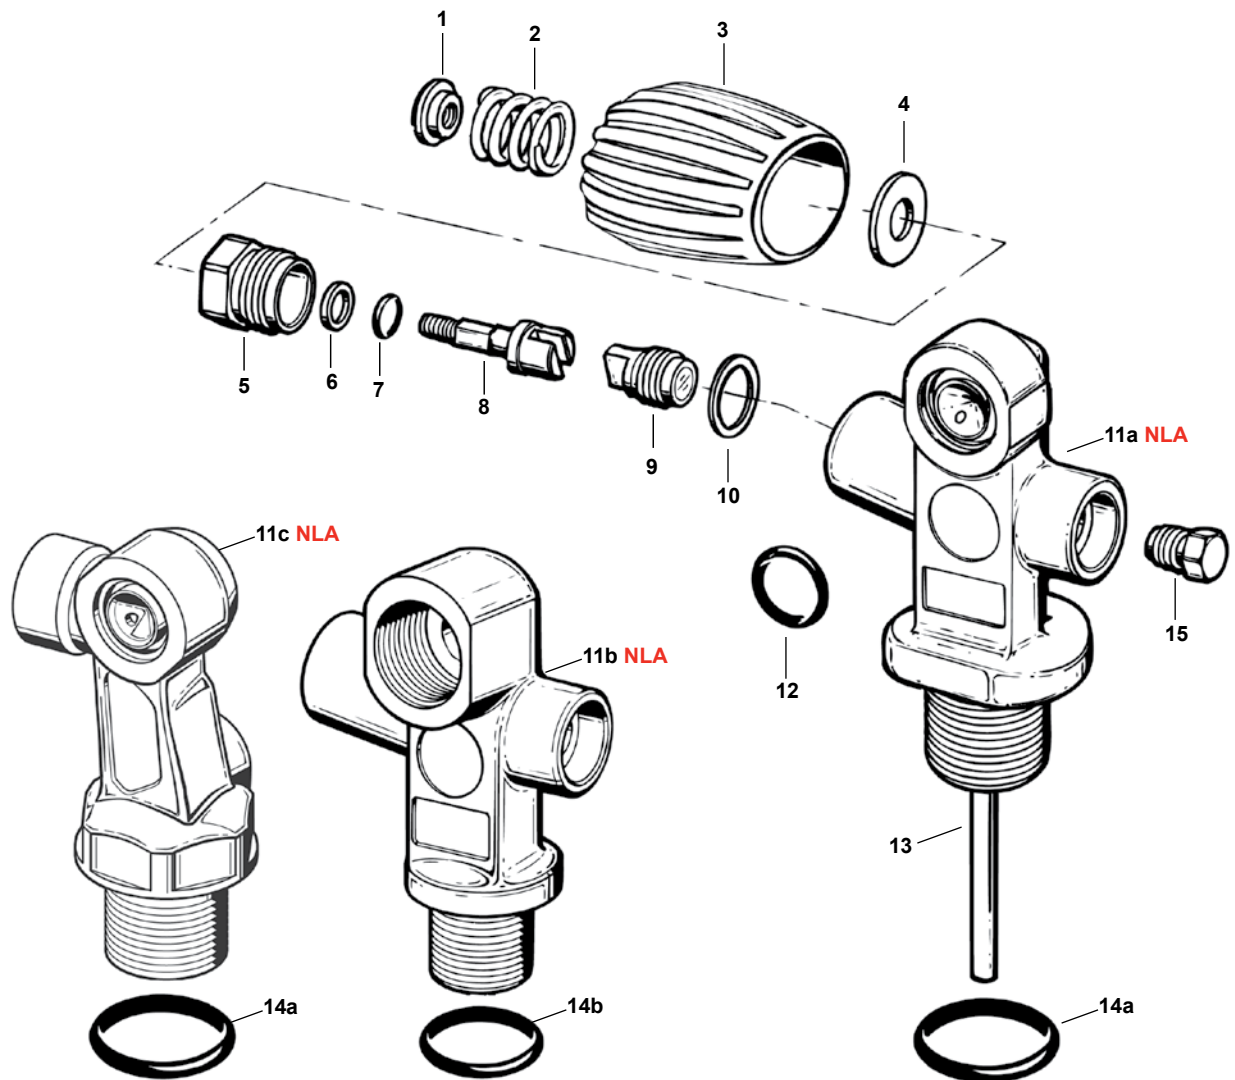

K-Valve • DIN Valve • Z-Valve Air • (by Thermo)
Discontinued

KEY#	PART#	DESCRIPTION
-----	TK911338	Service Kit, K- or Z-Valve, 3000 psi Only
1----	TK911334	Nut, Handwheel Retaining
2----	TK911330	Spring, Handwheel
3----	TK911324	Handwheel
4----	TK911335	Washer
5----	TK911322	Bonnet
6----	TK911332	Washer, Packing
7----	RG911848	O-ring, Stem (20 pk)
8----	TK911327	Stem
9----	TK911331	Seat Assembly
10----	TK911323	Gasket, Bonnet
11a---	NLA	Body, K-Valve

KEY#	PART#	DESCRIPTION
11b---	NLA	Body, DIN Valve
11c---	NLA	Body, Z-Valve
12----	RG912517	O-ring, Outlet (20 pk)
13----	TK911333	Dip Tube
14a---	RG911847	O-ring, K-Valve (20 pk)
14b---	054114	O-ring, DIN Valve
15----	TK911326	Safety Plug Kit, 3,000 psi (Aluminum)
-----	TK911328	Safety Plug Kit, 3,300 psi (Aluminum)
-----	TK911337	Safety Plug Kit, 3,500 psi (HP Steel)
-----	TK911325	Safety Plug Kit, 2,400 psi (LP Steel)
-----	TK911336	Safety Plug Kit, 2,250 psi (LP Steel)
N/S---	TK911329	Dust Cap, K-Valve
N/S---	TK911341	Dust Cap, Z-Valve

Part numbers in **BOLD ITALICS** indicate standard overhaul replacement part.