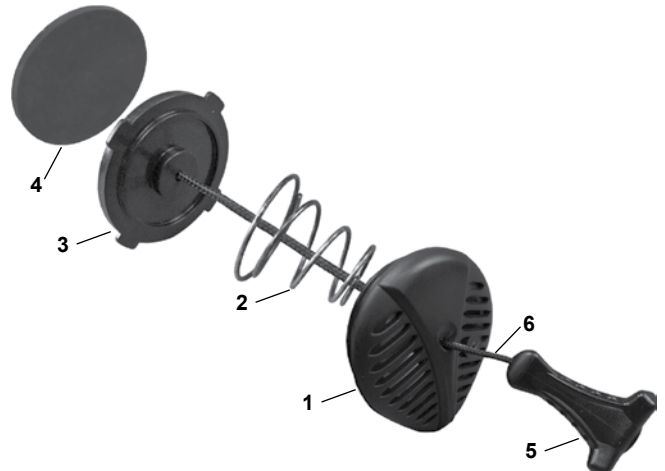

DUMP VALVE KIT (FLAT VALVE)