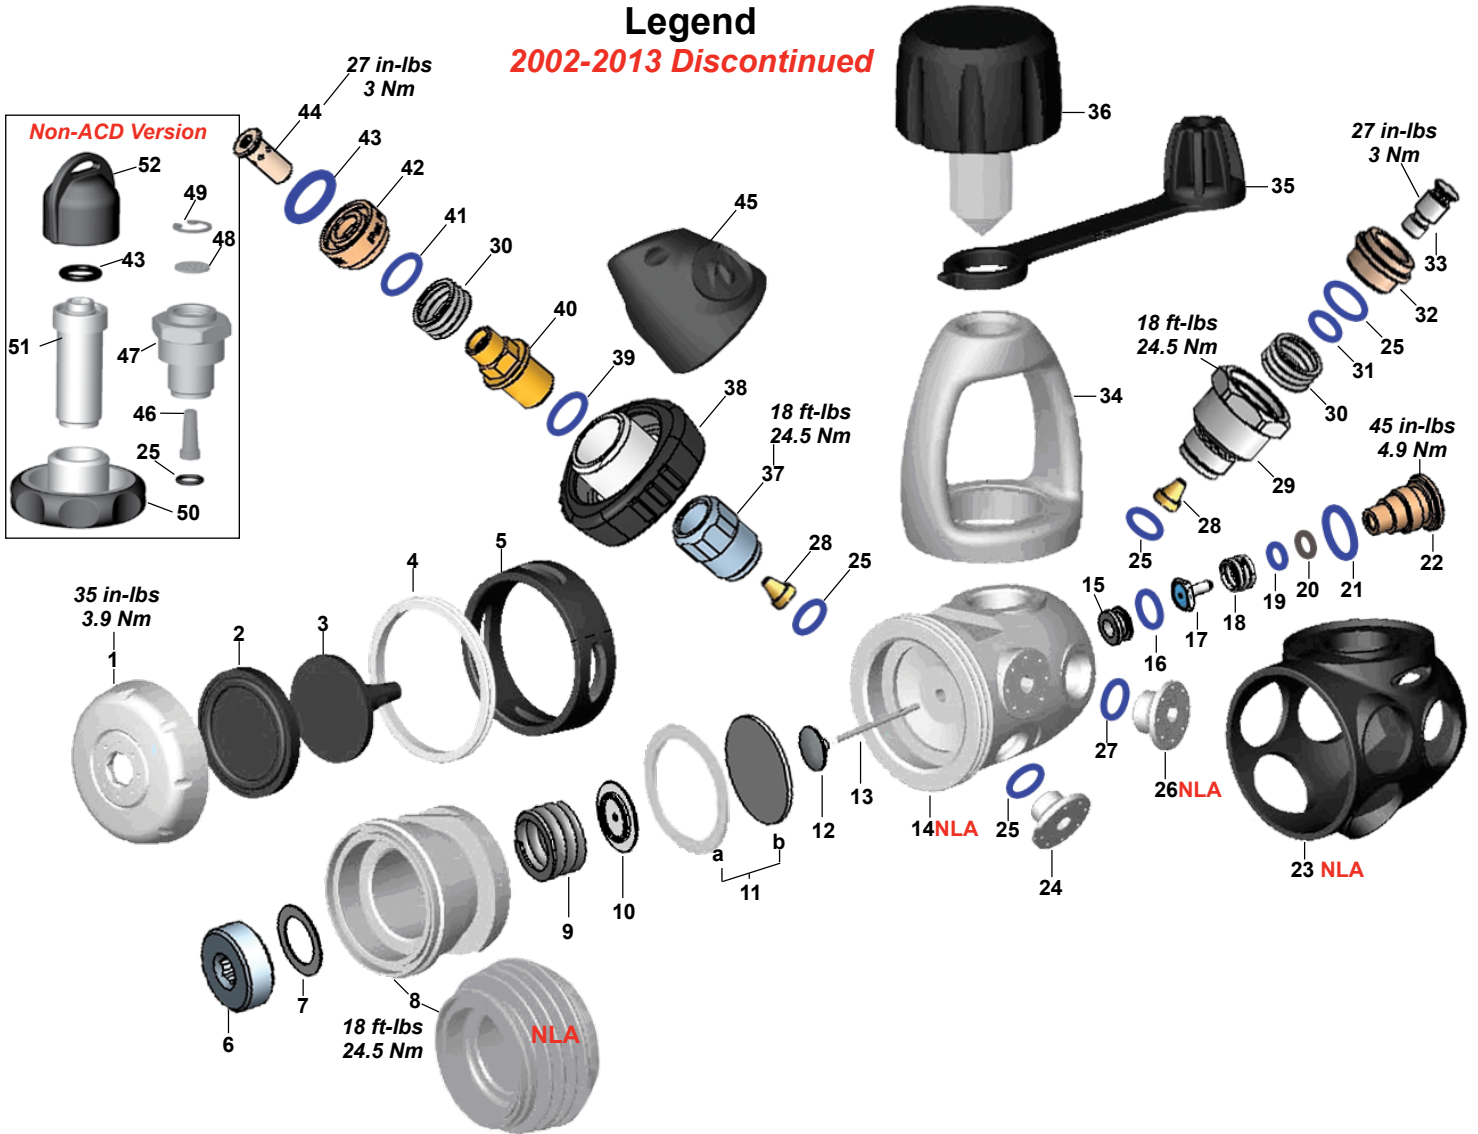

Legend

2002-2013 Discontinued

KEY# PART# DESCRIPTION

-----	RA121126	Overhaul Parts Kit (Yoke and DIN)
1	RG911925	Cap, Chrome
2	RG911634	Diaphragm, Secondary
3	RG911833	Piston
4	RG911635	Ribbed Washer, Legend/Leg Supreme
5	RG911636	Spacer, Legend/Leg Supreme
6	RG911396	Adjustment Screw
7	RG911808	Washer
8	RG911632	Diaphragm Clamp
-----	NLA	Diaphragm Clamp, Glacia
9	RG911349	Main Spring
10	RG911430	Spring Pad
11	RG911834	Diaphragm Kit (includes 11a & 11b)
12	RG911631	Pin Support
13	RG911779	Pin
14	NLA	Body
15	RG911531	Crown
16	RG911843	O-ring (20 pk)
17	RG911444	HP Seat
18	RG911384	Spring
19	RG911849	O-ring (20 pk)
20	RG911347	Backup ring
21	RG912210	O-ring (20 pk)
22	RG911630	HP Plug
23	NLA	Protective Cover
24	RG911823	Plug, MP Port, 3/8 inch
25	RG911842	O-ring (20 pk)

KEY# PART# DESCRIPTION

26	NLA	Plug, HP Port, 7/16 inch
27	RG911462	O-ring, HP Port, (20-pk)
28	RG911676	Filter, ACD
29	RG911679	Yoke Retainer, ACD
30	RG911672	Spring, ACD
31	RG912515	O-ring (20 pk)
32	RG911673	Yoke Crown, ACD
33	RG911674	Yoke Valve, ACD
34	RG911441	Yoke, Chrome
35	RG911427	Dust Cap
36	RG911620	Yoke Screw
37	RG911681	DIN Filter Holder
38	RG911600	DIN Handwheel, ACD
39	RG911848	O-ring (20 pk)
40	RG911680	DIN Screw, ACD
41	RG912520	O-ring (20 pk)
42	RG911671	DIN Shutter Crown, ACD
43	RG911846	O-ring (20 pk)
44	RG911670	DIN Shutter Valve, ACD
45	RG911682	DIN Cap, ACD
46	RG911650	Filter (non-ACD)
47	RG911481	Inlet Fitting (non-ACD)
48	RG911648	Shield (non-ACD)
49	RG911809	C-Clip (non-ACD)
50	RG911621	DIN Handwheel (non-ACD)
51	RG911633	DIN Fitting (non-ACD)
52	RG911450	DIN Cap (non-ACD)

Part numbers in **BOLD ITALICS** indicate standard overhaul replacement part