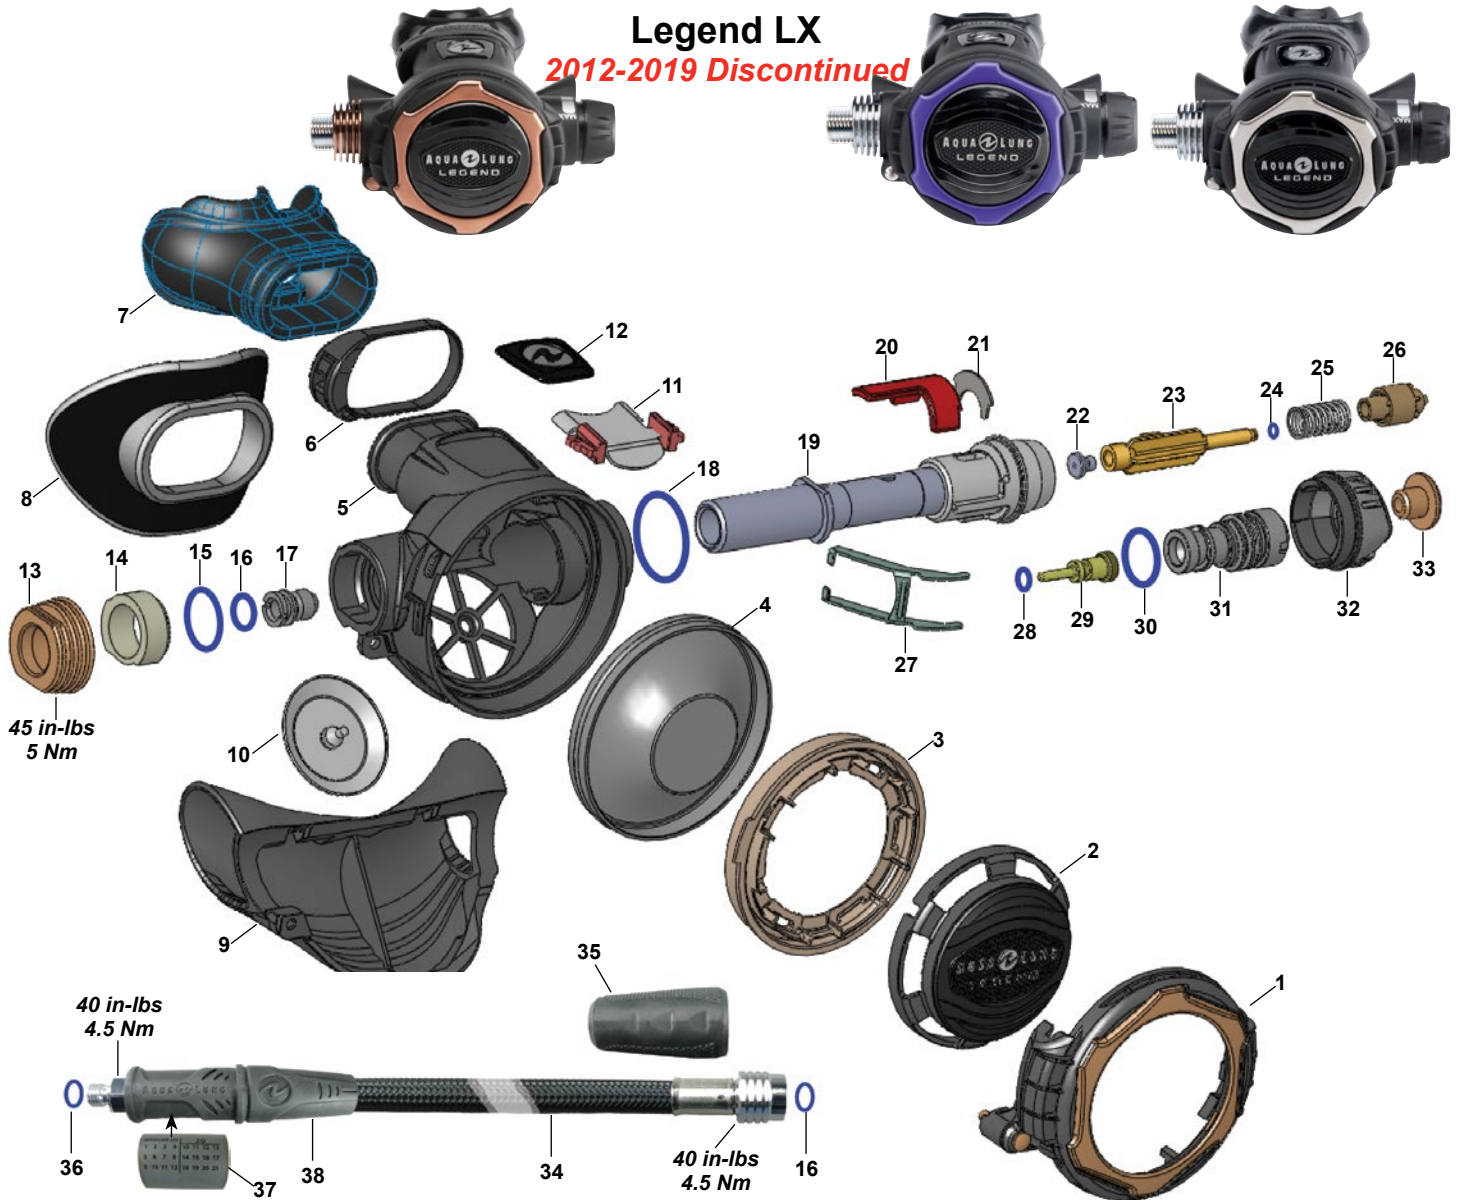

Legend LX

2012-2019 Discontinued

KEY#	PART#	DESCRIPTION	KEY#	PART#	DESCRIPTION
----	RA121128	Overhaul Parts Kit	17	RG912233	Crown
----	RS139114	*Legend LX Supreme, Second Stage Only	18	RG912232	O-ring (10 pk)
1	RG911973	Front Cover w/Locker, LX	19	RG911938	Valve Body, Comolde
----	RG911865	Front Cover w/Locker, LX, Twilight	20	RG911951	Venturi
----	RG911983	Front Cover w/Locker, LUX, Pnk/Gold	21	RG911947	Venturi Key
2	RG911698	Purge Cover, Black	22	RG912198	MP Seat, Silicone
3	RG911959	Diaphragm Washer	23	RG912090	Shuttle Valve
4	RG911960	Diaphragm	24	RG912234	O-ring (10 pk)
5	RG911971	Case, LX, Coated	25	RG912080	Spring
----	RG911975	Case, LX Supreme, Coated	26	RG911984	Counter-balance Chamber
6	RG911254	Mouthpiece Clamp	27	RG912197	Lever
7	RG911251	Mouthpiece, ComfoBite	28	RG911373	O-ring
----	RG911253	Mouthpiece, Standard	29	RG911943	Adjusting Screw
8	RG911259	Lip Shield, Supreme Model	30	RG912517	O-ring (20 pk)
9	RG911719	Exhaust Cover, Coated	31	RG911940	Cam
10	RG911950	Exhaust Valve, non-Supreme models	32	RG911945	Adjusting Knob
----	RG912196	Exhaust Valve, Supreme models	33	RG911944	Plug, LX, Chrome
11	RG911954	Baffle	----	RG911715	Plug, LUX, Pnk/Gold
12	RG911992	Decal, Legend	----	RG911861	Plug, LX Supreme, Satin
13	RG911942	Heat Exchanger, LX, Chrome	34	RH119117	MP Hose, Braided, 3/8"x 29", w/Protect(2)
----	RG911716	Heat Exchanger, LUX, Pnk/Gold	35	RG911258	Hose Sleeve
----	RG911860	Heat Exchanger, LX Supreme, Satin	36	RG911842	O-ring (20 pk)
14	RG911956	Spacer	37	RG911617	Service Date Sleeve
15	RG911844	O-ring (20 pk)	38	RG911584	Hose Protector, Black (for Braided hose)
16	RG911848	O-ring (20 pk)			

Part numbers in **BOLD ITALICS** indicate standard overhaul replacement part