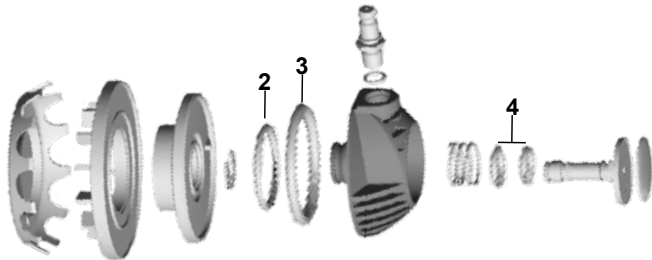

### DUMP VALVE KIT (FLAT VALVE)

Part numbers in **BOLD ITALICS** indicate standard overhaul replacement part.

**KEY# PART# DESCRIPTION**

**Drysuit Inflators**

- 1----- DR911299 Inflator Valve/AQ, Black
- 2----- RG912226 O-ring (10pk)
- 3----- RG912452 O-ring (10pk)
- 4----- RG912222 O-ring (10pk)