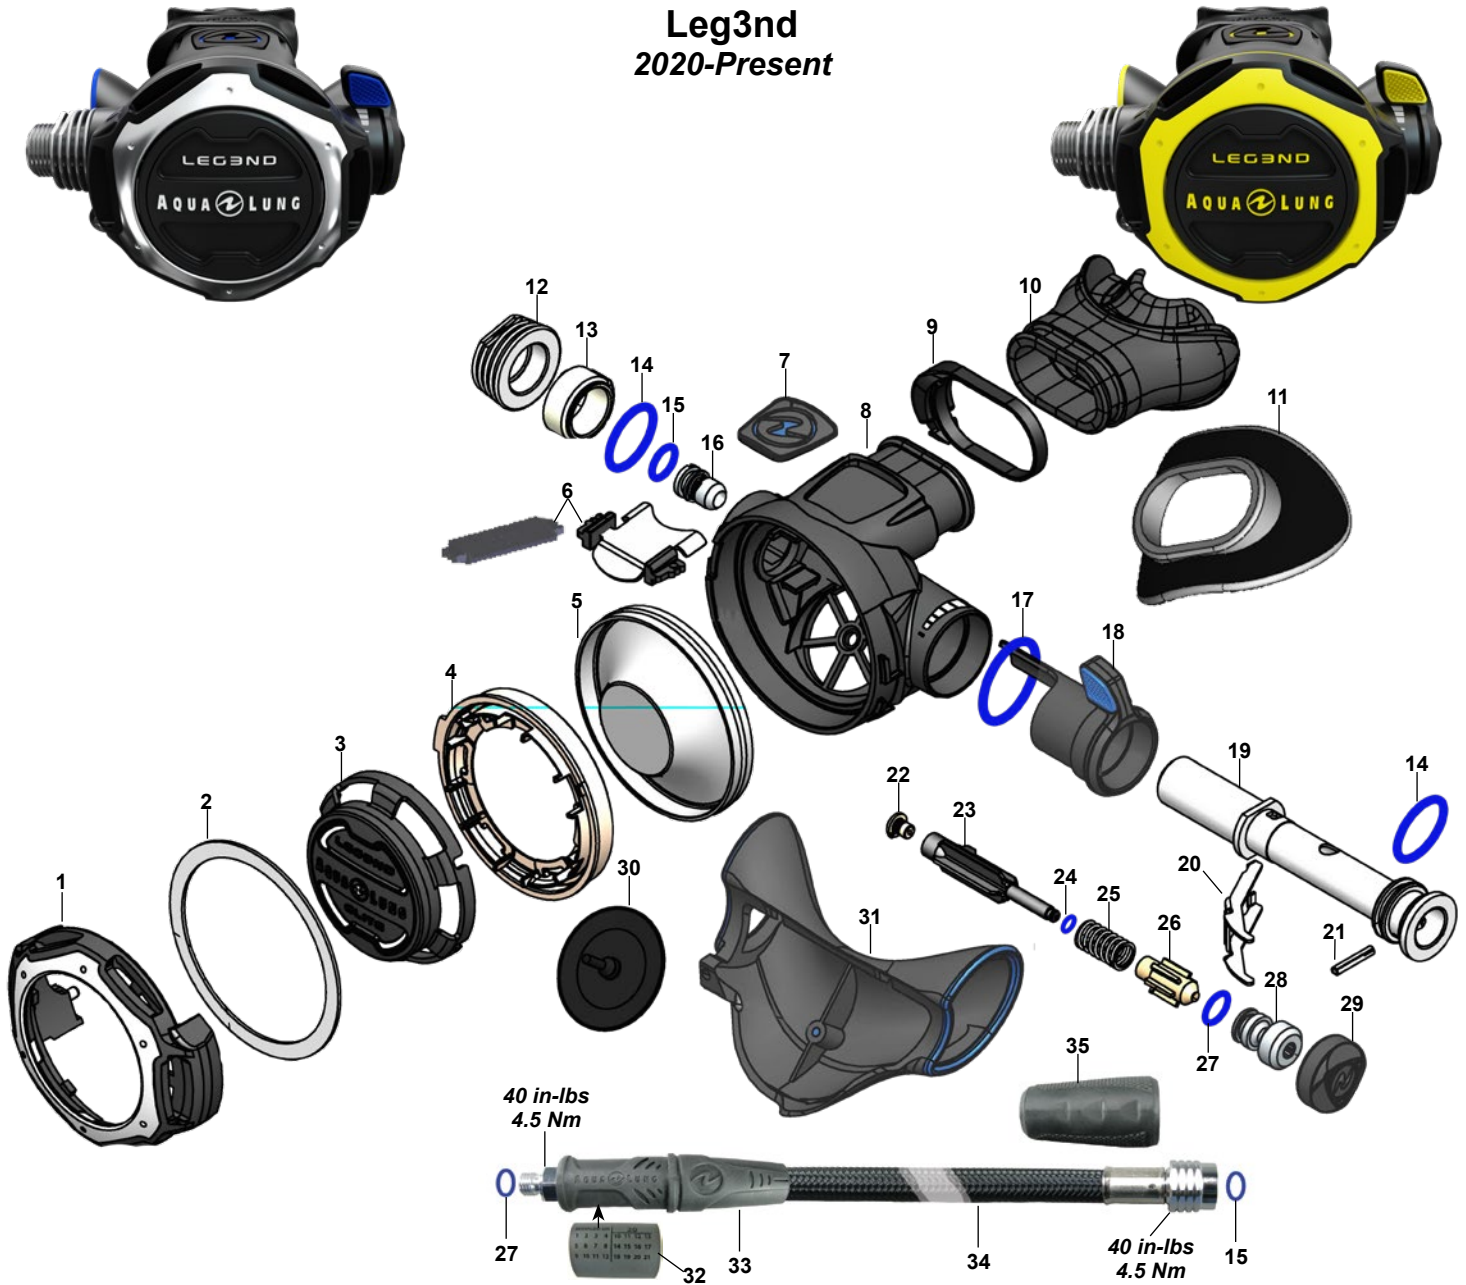

Leg3nd
2020-Present

KEY# PART# DESCRIPTION

----	RA121128	Overhaul Parts Kit
----	RS119002	Leg3nd Second Stage Only
1----	RG911280	Front Cover w/Locker, Steel
----	RG911281	Front Cover w/Locker, Yellow
2----	RG911272	Ring
3----	RG911286	Purge Cover, Leg3nd
----	RG911283	Purge Cover, Octopus, Yellow
4----	RG911959	Diaphragm Washer
5----	RG911960	Diaphragm
6----	RG911954	Baffle, Leg3nd
----	RG911661	Baffle, Octopus
7----	RG911267	Decal, Leg3nd
----	RG911268	Decal, Octopus
8----	RG911288	Case, Leg3nd
9----	RG911254	Mouthpiece, Clamp
10----	RG911251	Mouthpiece, ComfoBite
----	RG911253	Mouthpiece, Standard, Octopus
11----	RG911259	Lip Shield
12----	RG911942	Heat Exchanger
13----	RG911956	Spacer
14----	RG911844	O-ring (20 pk)
15----	RG911848	O-ring (20 pk)

KEY# PART# DESCRIPTION

16----	RG912233	Crown
17----	RG912232	O-ring (10 pk)
18----	RG911273	Venturi Lever, Leg3nd
----	RG911275	Venturi Lever, Octopus, Yellow
19----	RG911645	Valve Body
20----	RG912197	Lever
21----	RG912025	Pin
22----	RG912198	MP Seat
23----	RG912090	Shuttle Valve
24----	RG912234	O-ring (10 pk)
25----	RG912080	Spring
26----	RG912092	Counter-balance Chamber
27----	RG911842	O-ring (20 pk)
28----	RG911653	Adjustment Screw
29----	RG911964	Plug
30----	RG912196	Exhaust Valve
31----	RG911277	Exhaust Cover
----	RG911278	Exhaust Cover, Octopus, Yellow
32----	RG911617	Service Date Sleeve
33----	RG911584	Hose Protector, Black (for Braided hose)
34----	RH119117	MP Hose, Braided, 3/8"x 29", Blk,w/Protect (2)
----	RH119116	MP Hose, Braided, 3/8"x 39", Yel,w/Protect (2)
35----	RG911258	Hose Sleeve