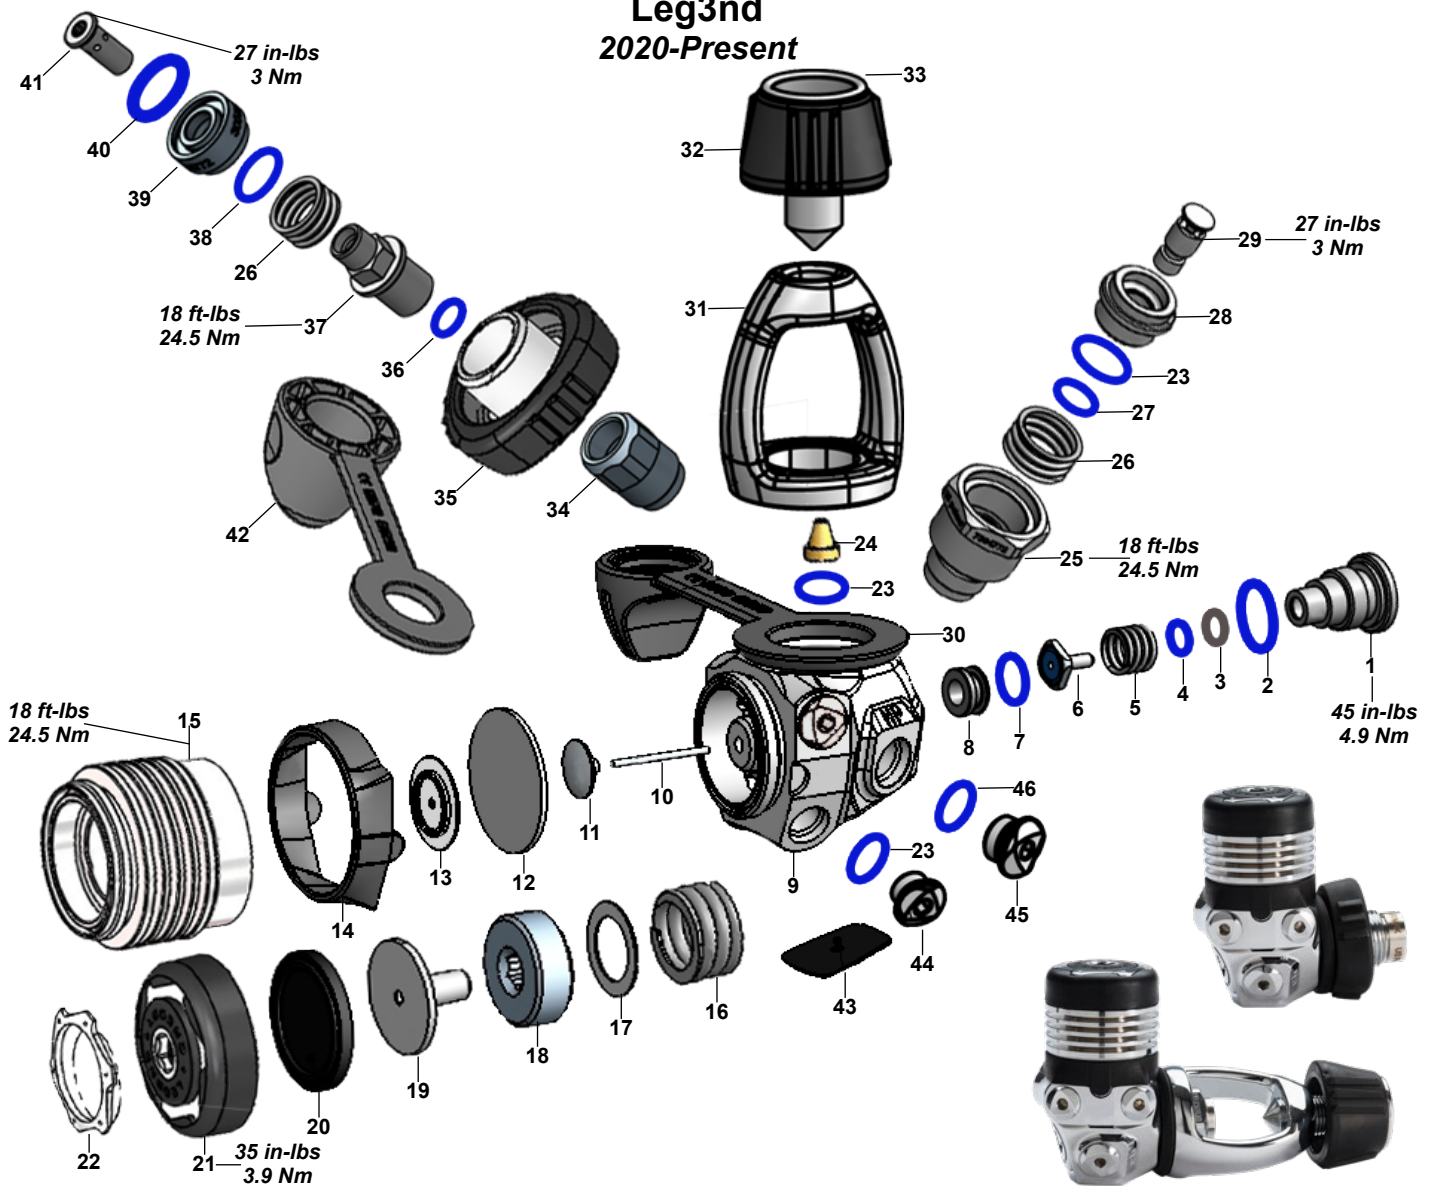

**Leg3nd
2020-Present**

KEY# PART# DESCRIPTION

-----	RA121126	Overhaul Parts Kit ACD (Yoke and DIN)
-----	RT146000	First Stage Leg3nd ACD, Yoke
-----	RT146001	First Stage Leg3nd ACD, DIN
-----	RA119117	DIN Conversion Kit
1----	RG911926	HP Balance Plug, Chrome
2----	RG912210	O-ring (20 pk)
3----	RG911347	Backup ring
4----	RG911849	O-ring (20 pk)
5----	RG911384	Spring
6----	RG911444	HP Seat
7----	RG911843	O-ring (20 pk)
8----	RG911531	Crown
9----	RG911919	Body, Chrome
10----	RG911779	Pin
11----	RG911631	Pin Support
12----	RG911350	Diaphragm
13----	RG912186	Spring Pad
14----	RG911930	Protector, Dry Chamber
15----	RG911263	Diaphragm Clamp
16----	RG911349	Main Spring
17----	RG911808	Washer
18----	RG911396	Adjustment Screw
19----	RG911927	Piston
20----	RG911634	Diaphragm, Secondary
21----	RG911264	Dry Chamber Cap

KEY# PART# DESCRIPTION

22----	RG911265	Dry Chamber Decal
23----	RG911842	O-ring (20 pk)
24----	RG911676	Filter, ACD
25----	RG911911	Yoke Retainer, Chrome
26----	RG911672	Spring, ACD
27----	RG912515	O-ring (20 pk)
28----	RG911673	Yoke Crown, Chrome
29----	RG911674	Yoke Shutter Valve
30----	RG911928	Dust Cover, Yoke
31----	RG911441	Yoke, Chrome
32----	RG911852	Yoke Screw
33----	RG911262	Yoke Screw Decal
34----	RG911910	DIN Union
35----	RG911853	DIN Handwheel
36----	RG911848	O-ring (20 pk)
37----	RG911680	DIN Screw
38----	RG912520	O-ring (20 pk)
39----	RG911687	DIN Shutter Crown
40----	RG911846	O-ring (20 pk)
41----	RG911670	DIN Shutter Valve
42----	RG911929	DIN Cap
43----	RG911266	Decal
44----	RG911932	Plug, MP Port, 3/8 inch
45----	RG911933	Plug, HP Port, 7/16 inch
46----	RG911462	O-ring, HP Port (20 pk)