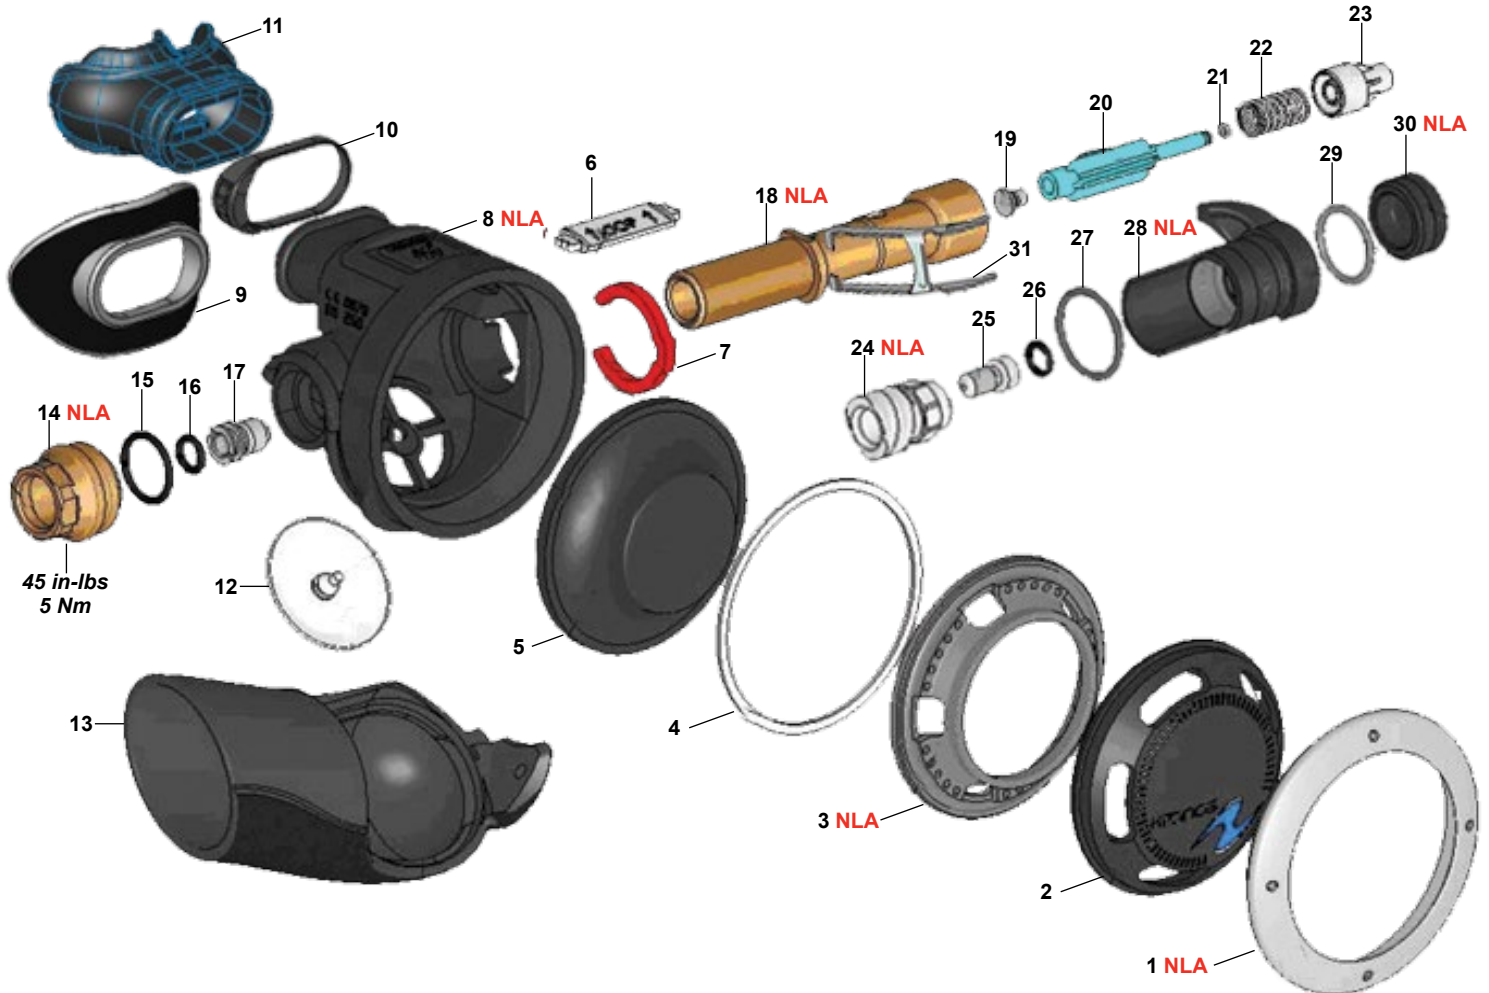

Kronos
2007-2011 *Discontinued*

KEY#	PART#	DESCRIPTION
----	RA121121	Overhaul Parts Kit
1----	NLA	Retaining Ring, Kronos
----	RG911545	Retaining Ring, Kronos Octo
2----	RG912190	Purge Cover, Kronos
----	NLA	Purge Cover, Kronos Supreme
----	RG911543	Purge Cover, Kronos Octo
3----	NLA	Diaphragm Retainer
4----	RG911640	Washer
5----	RG911649	Diaphragm
6----	RG911661	Baffle
7----	RG911540	Clip
8----	NLA	Case, Kronos
9----	RG911259	Lip Shield, Supreme Model
10----	RG911254	Mouthpiece Clamp
11----	RG911251	Mouthpiece, ComfoBite
----	RG911253	Mouthpiece, Standard
12----	RG912196	Exhaust Valve
13----	RG911546	Exhaust Tee, Kronos

KEY#	PART#	DESCRIPTION
14----	NLA	Heat Exchanger
15----	RG911844	O-ring (20 pk)
16----	RG911848	O-ring (20 pk)
17----	RG912233	Crown
18----	NLA	Valve Body
19----	RG912198	MP Seat, Silicone
20----	RG912090	Shuttle Valve
21----	RG912234	O-ring (10 pk)
22----	RG912080	Spring
23----	RG911537	Counter-balance Chamber
24----	NLA	Cam
25----	RG911538	Adjusting Screw
26----	RG912515	O-ring (20 pk)
27----	RG912519	O-ring (20 pk)
28----	NLA	Venturi Lever
29----	BC911372	O-ring (10 pk)
30----	NLA	Plug
31----	RG912197	Lever
32----	RG911842	O-ring (20 pk)

Part numbers in **BOLD ITALICS** indicate standard overhaul replacement part