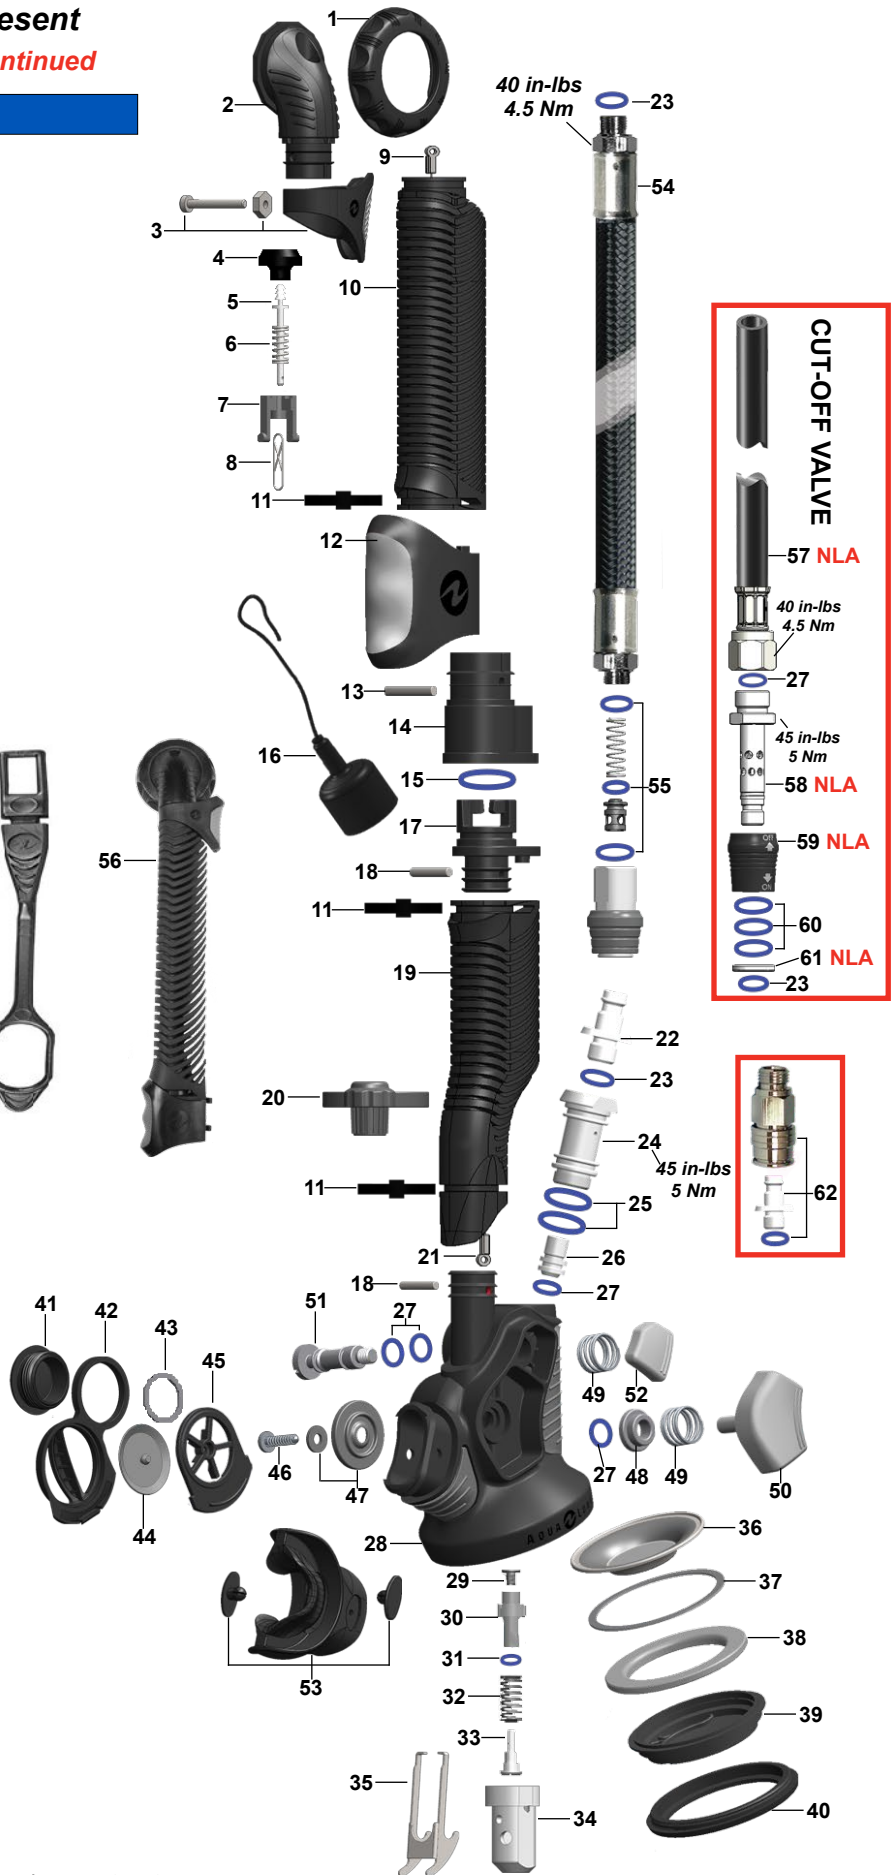

AIRSOURCE W/CUT-OFF VALVE

- 57..... **NLA** Hose, MP 3/8" x 25"
- 58..... **NLA** Fitting, Cut-Off Valve
- 59..... **NLA** Barrel, Cut-Off Valve
- **60**..... **BC911237** *O-ring (10 pk)*
- 61..... **NLA** Washer
- 62..... RA123000 AirsourceQD Conversion Kit

Anchorline Retainer
p/n VS900023

Part numbers in **BOLD ITALICS** indicate standard overhaul replacement part.