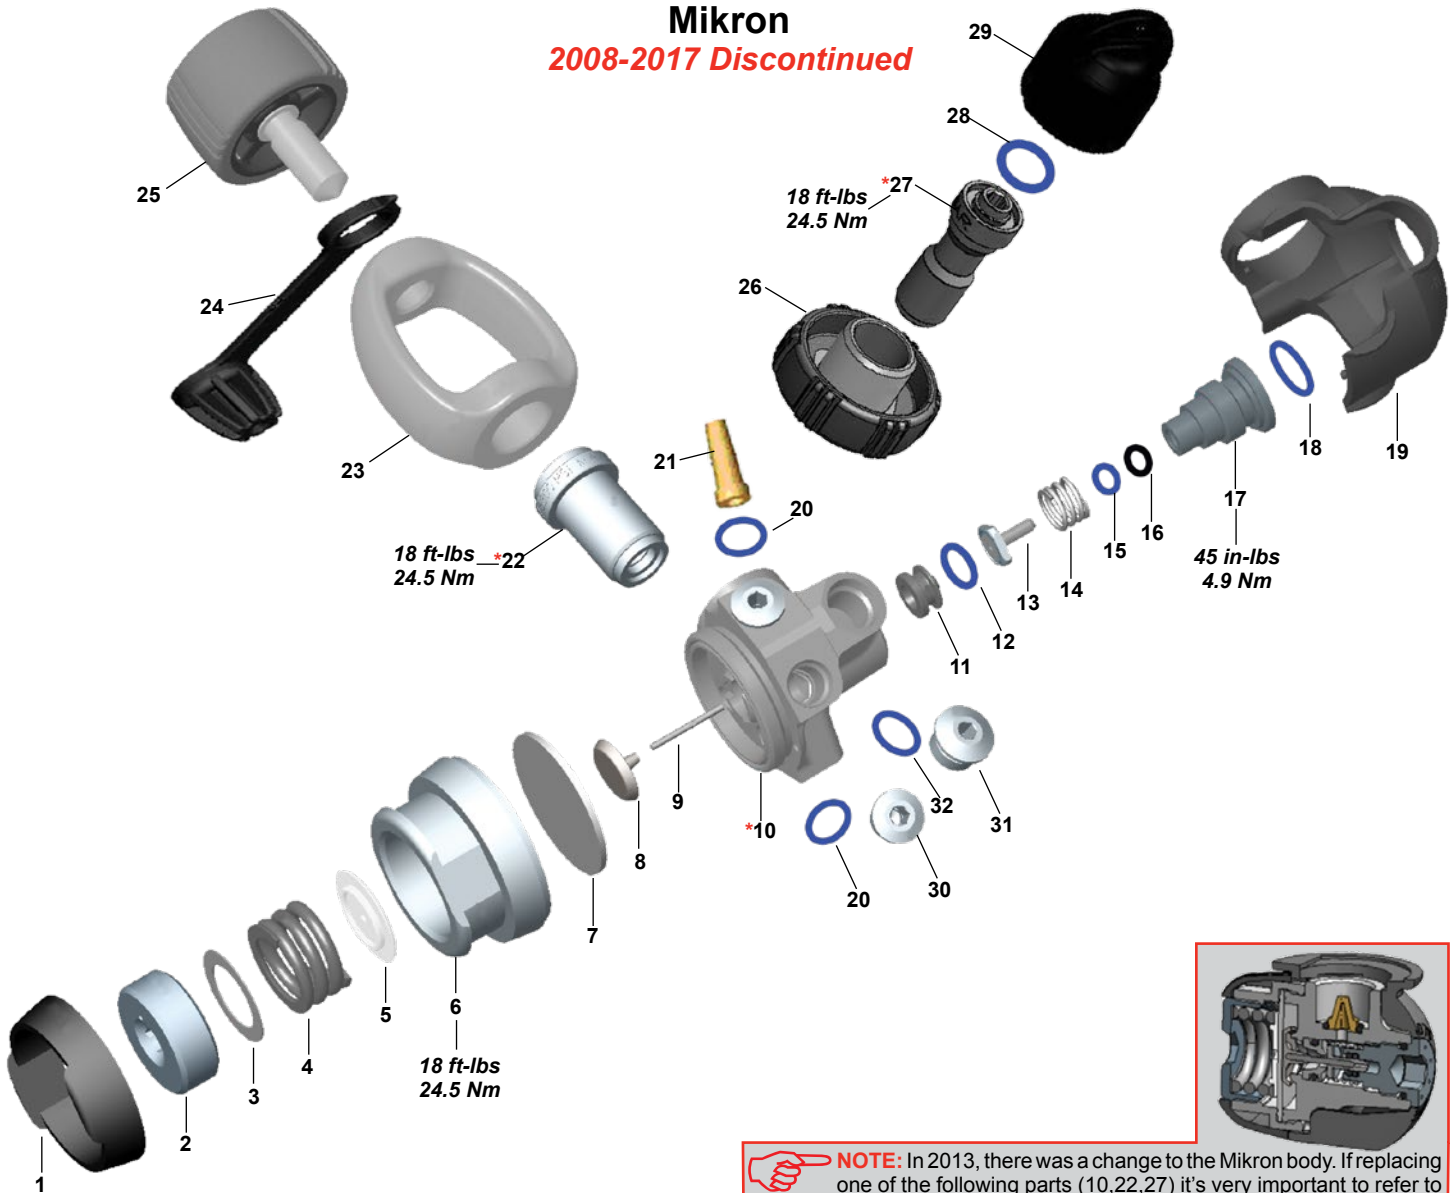

Mikron

2008-2017 Discontinued

NOTE: In 2013, there was a change to the Mikron body. If replacing one of the following parts (10,22,27) it's very important to refer to Technical Bulletin #38 Jan 1, 2013 for more information.

KEY#	PART#	DESCRIPTION
----	RA121125	Overhaul Parts Kit, (Yoke and DIN)
----	RA119118	DIN Adapter Kit (2013>)
1----	RG911588	Spacer, Black/Blue
----	RG912192	Spacer, Black/Pink
----	RG911587	Spacer, Black/Green
----	RG911578	Spacer, Black/Red
----	RG911579	Spacer, Vanilla
2----	RG911521	Adjustment Screw
3----	RG911523	Washer
4----	RG911522	Spring
5----	RG912186	Spring Pad
6----	RG912189	Spring Retainer
----	RG911896	Spring Retainer, (2-HP Ports)
7----	RG911350	Diaphragm
8----	RG911519	Pin Support
9----	RG911520	Pin
10----	RG911917	Body, 2013>
11----	RG911531	Crown
12----	RG911843	O-ring (20 pk
13----	RG911444	HP Seat

KEY#	PART#	DESCRIPTION
14----	RG911384	Spring
15----	RG911849	O-ring (20 pk)
16----	RG911347	Back-up Ring
17----	RG911630	Plug
18----	RG912210	O-ring (20 pk)
19----	RG911897	Sheath, Black, (2-HP Ports)
----	RG911574	Sheath, Vanilla, (1-HP Port)
----	RG911556	Sheath, Black, (1-HP Port)
20----	RG911842	O-ring (20 pk)
21----	RG911650	Filter
22----	RG911916	Inlet Fitting, 2013>
----	RG911559	Inlet Fitting
23----	RG911558	Yoke
24----	RG911427	Dust Cap
25----	RG911557	Yoke Screw
26----	RG911555	DIN Handwheel
27----	RG911914	DIN Fitting, 2013>
----	RG911553	DIN Fitting
28----	RG911846	O-ring (20 pk)
29----	RG911450	DIN Cap
30----	RG911380	Plug, MP Port, 3/8"
31----	RG911381	Plug, HP Port, 7/16"
32----	RG911462	O-ring (20 pk)

Part numbers in **BOLD ITALICS** indicate standard overhaul replacement part