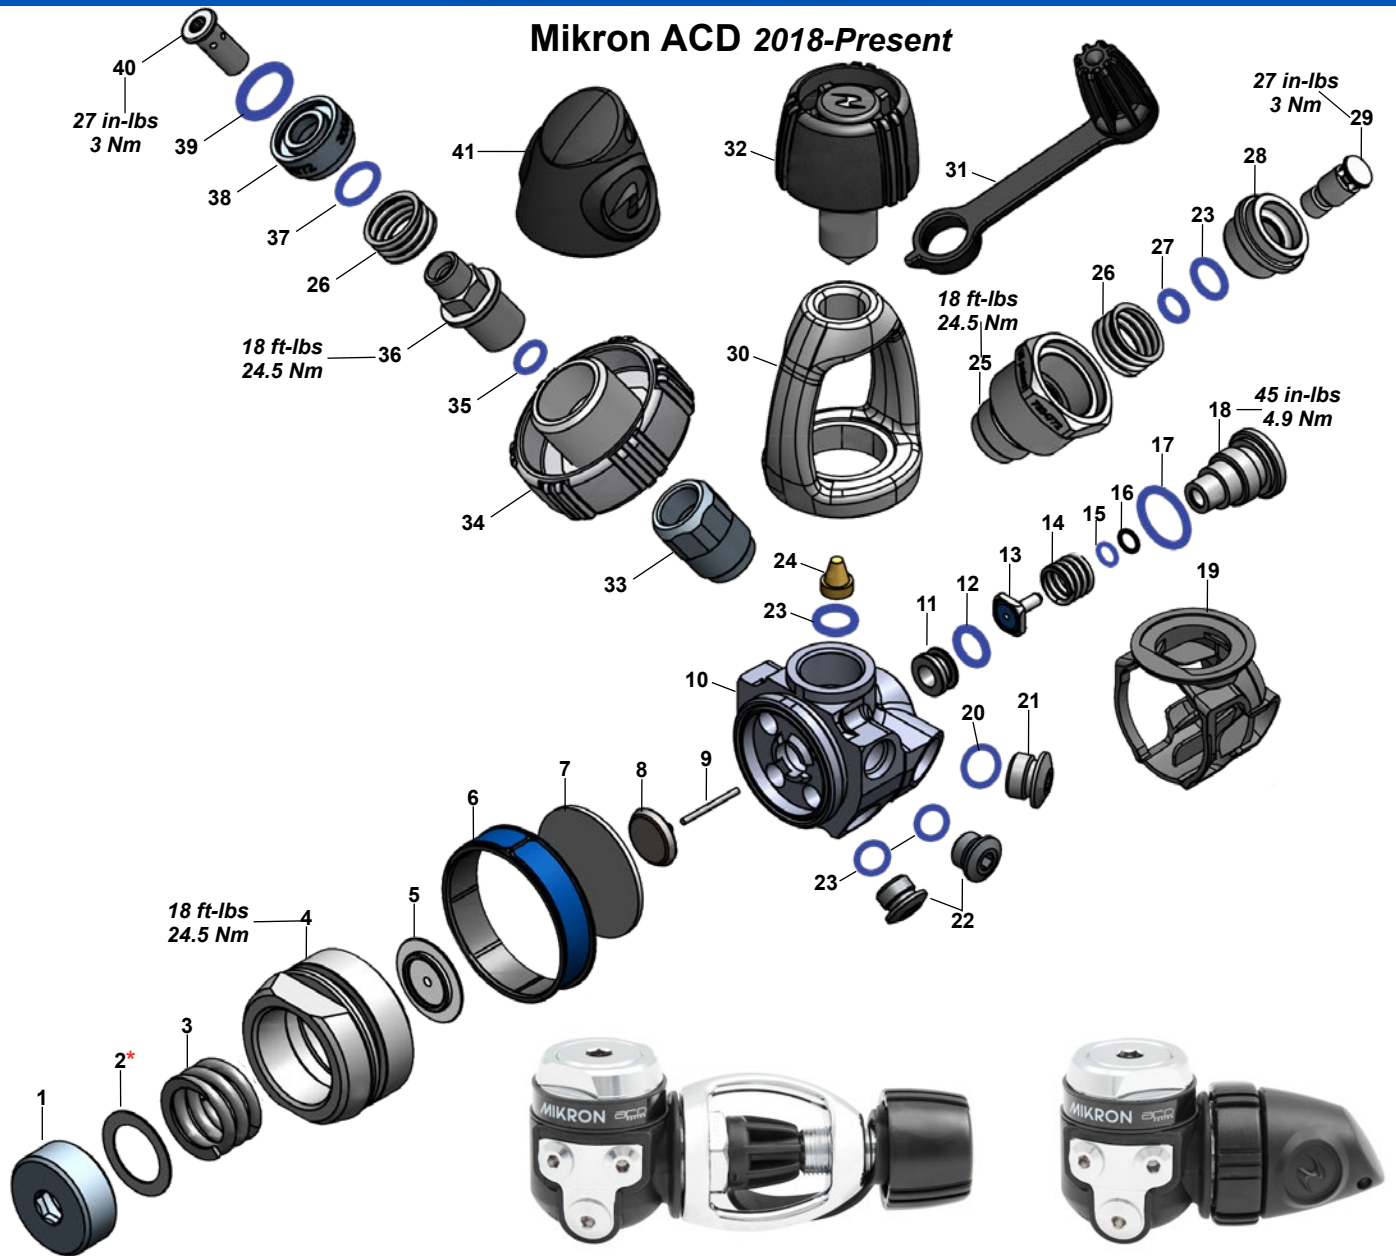

Mikron ACD 2018-Present

KEY# PART# DESCRIPTION

----	RA121125	Overhaul Parts Kit, (Yoke and DIN)
----	RA119123	DIN Conversion Kit, ACD
----	RA119122	Supreme/Dry Kit
1----	RG911598	Adjustment Screw
2----	RG911523	Washer
3----	RG911522	Spring
4----	RG912004	Diaphragm Clamp
5----	RG912186	Spring Pad
6----	RG912201	Logo Ring (Mikron ACD)
7----	RG911350	Diaphragm
8----	RG911519	Pin Support
9----	RG911520	Pin
10----	RG911917	Body
11----	RG911531	Crown
12----	RG911843	O-ring (20 pk)
13----	RG911444	HP Seat
14----	RG911384	Spring
15----	RG911849	O-ring (20 pk)
16----	RG911347	Back-up Ring
17----	RG912210	O-ring (20 pk)
18----	RG911630	Plug
19----	RG911901	Protector, Body

KEY# PART# DESCRIPTION

20----	RG911462	O-ring (20 pk)
21----	RG911381	Plug, HP Port, 7/16"
22----	RG911380	Plug, MP Port, 3/8"
23----	RG911842	O-ring (20 pk)
24----	RG911676	Filter
25----	RG911911	Yoke Retainer
26----	RG911672	Spring
27----	RG912515	O-ring (20 pk)
28----	RG911673	Yoke Crown
29----	RG911674	Yoke Shutter Valve
30----	RG911441	Yoke, Chrome
31----	RG911427	Dust Cap
32----	RG912188	Yoke Screw
33----	RG911910	DIN Union
34----	RG912016	DIN Handwheel
35----	RG911848	O-ring (20 pk)
36----	RG911680	DIN Screw
37----	RG912520	O-ring (20 pk)
38----	RG911912	DIN Shutter crown
39----	RG911846	O-ring (20 pk)
40----	RG911670	DIN Shutter Valve
41----	RG911682	DIN ACD Cap

Part numbers in **BOLD ITALICS** indicate standard overhaul replacement part