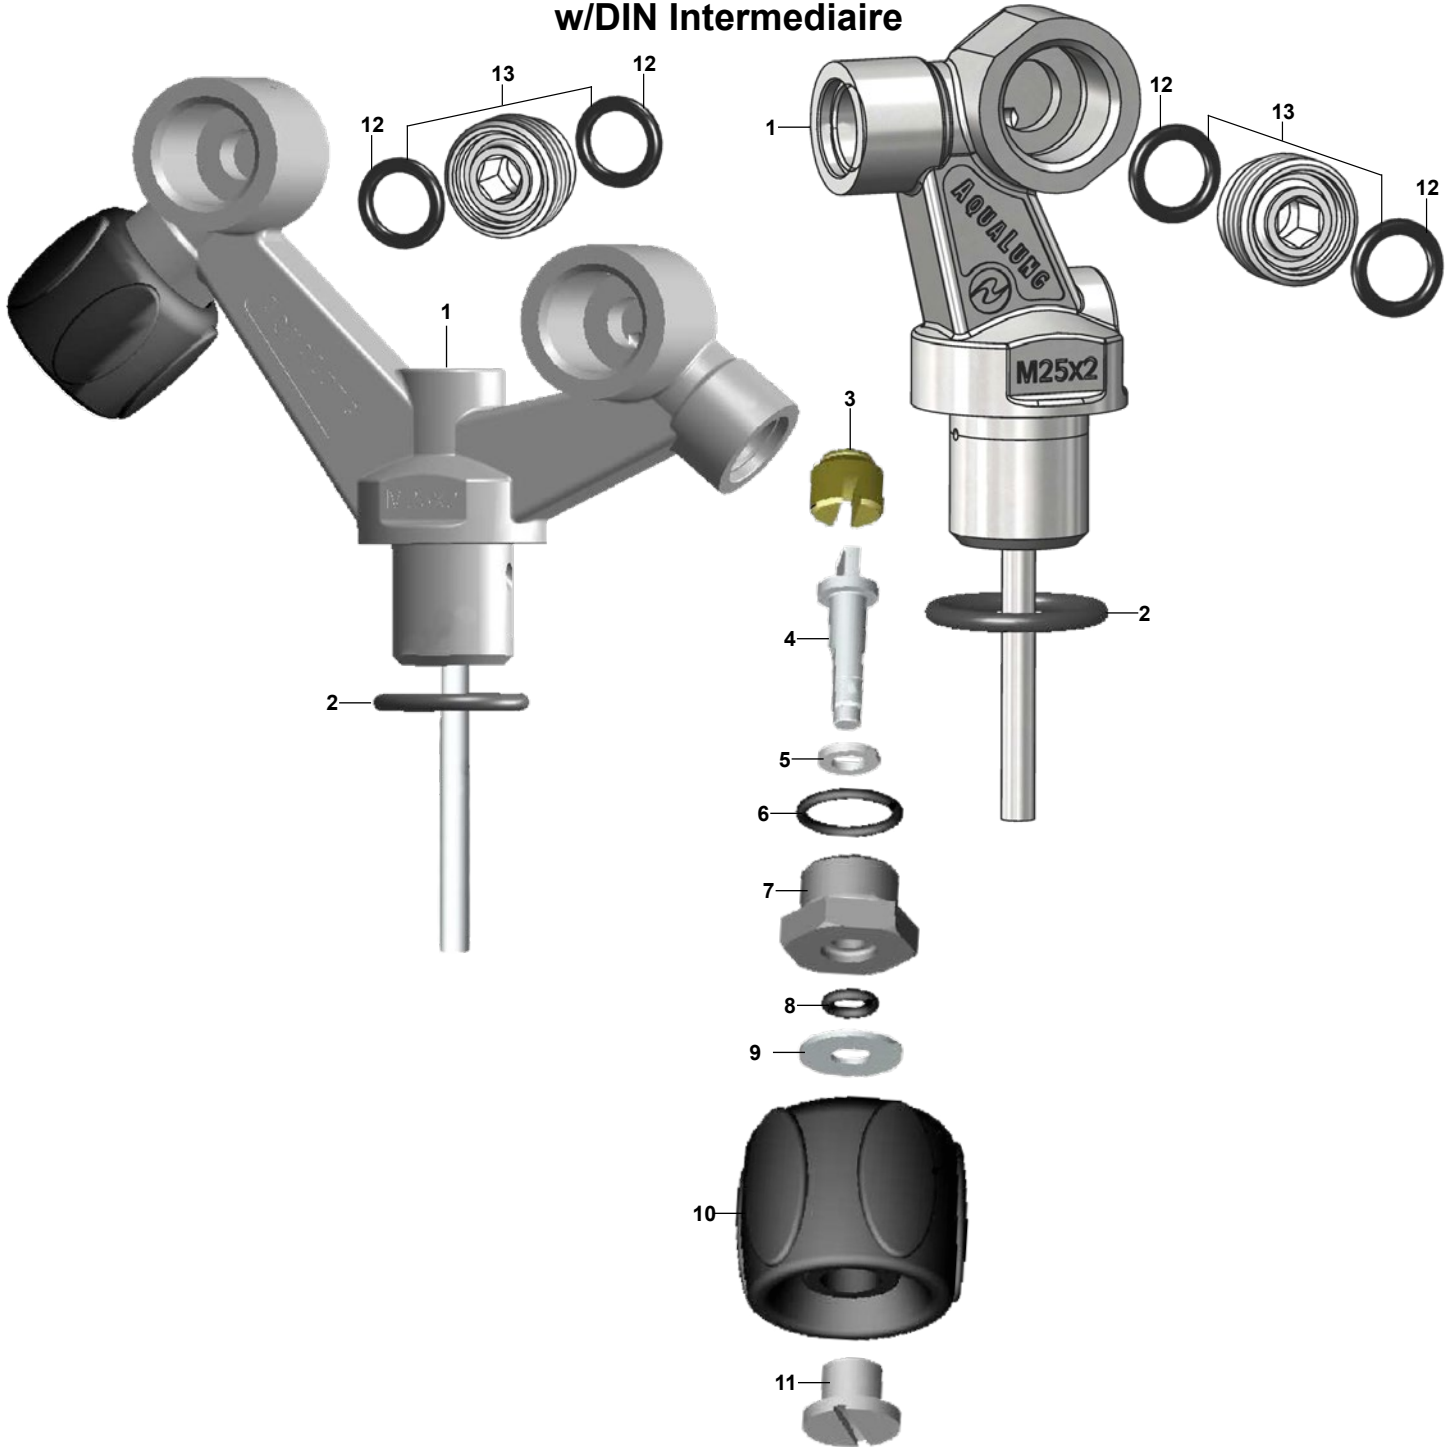

Not Available in USA

**230 Bar Tag Valve • 230 Bar Z-Valve
w/DIN Intermediaire**

KEY#	PART#	DESCRIPTION
-----	TK129119	Service Kit, Z-Valve
1----	N/A	Body
2----	RG911847	O-ring (20 pk)
3----	TK911151	Seat Assembly
4----	TK911150	Stem
5----	TK911154	Washer
6----	RG911844	O-ring (20 pk)

KEY#	PART#	DESCRIPTION
7----	TK911149	Bonnet
8----	RG915521	O-ring (20 pk)
9----	TK911249	Washer
10----	TK911257	Handwheel,Blk
11----	TK911152	Locknut
12----	RG911465	O-ring (20 pk)
13----	TK91125	DIN Insert w/O-rings

Part numbers in **BOLD ITALICS** indicate standard overhaul replacement part.