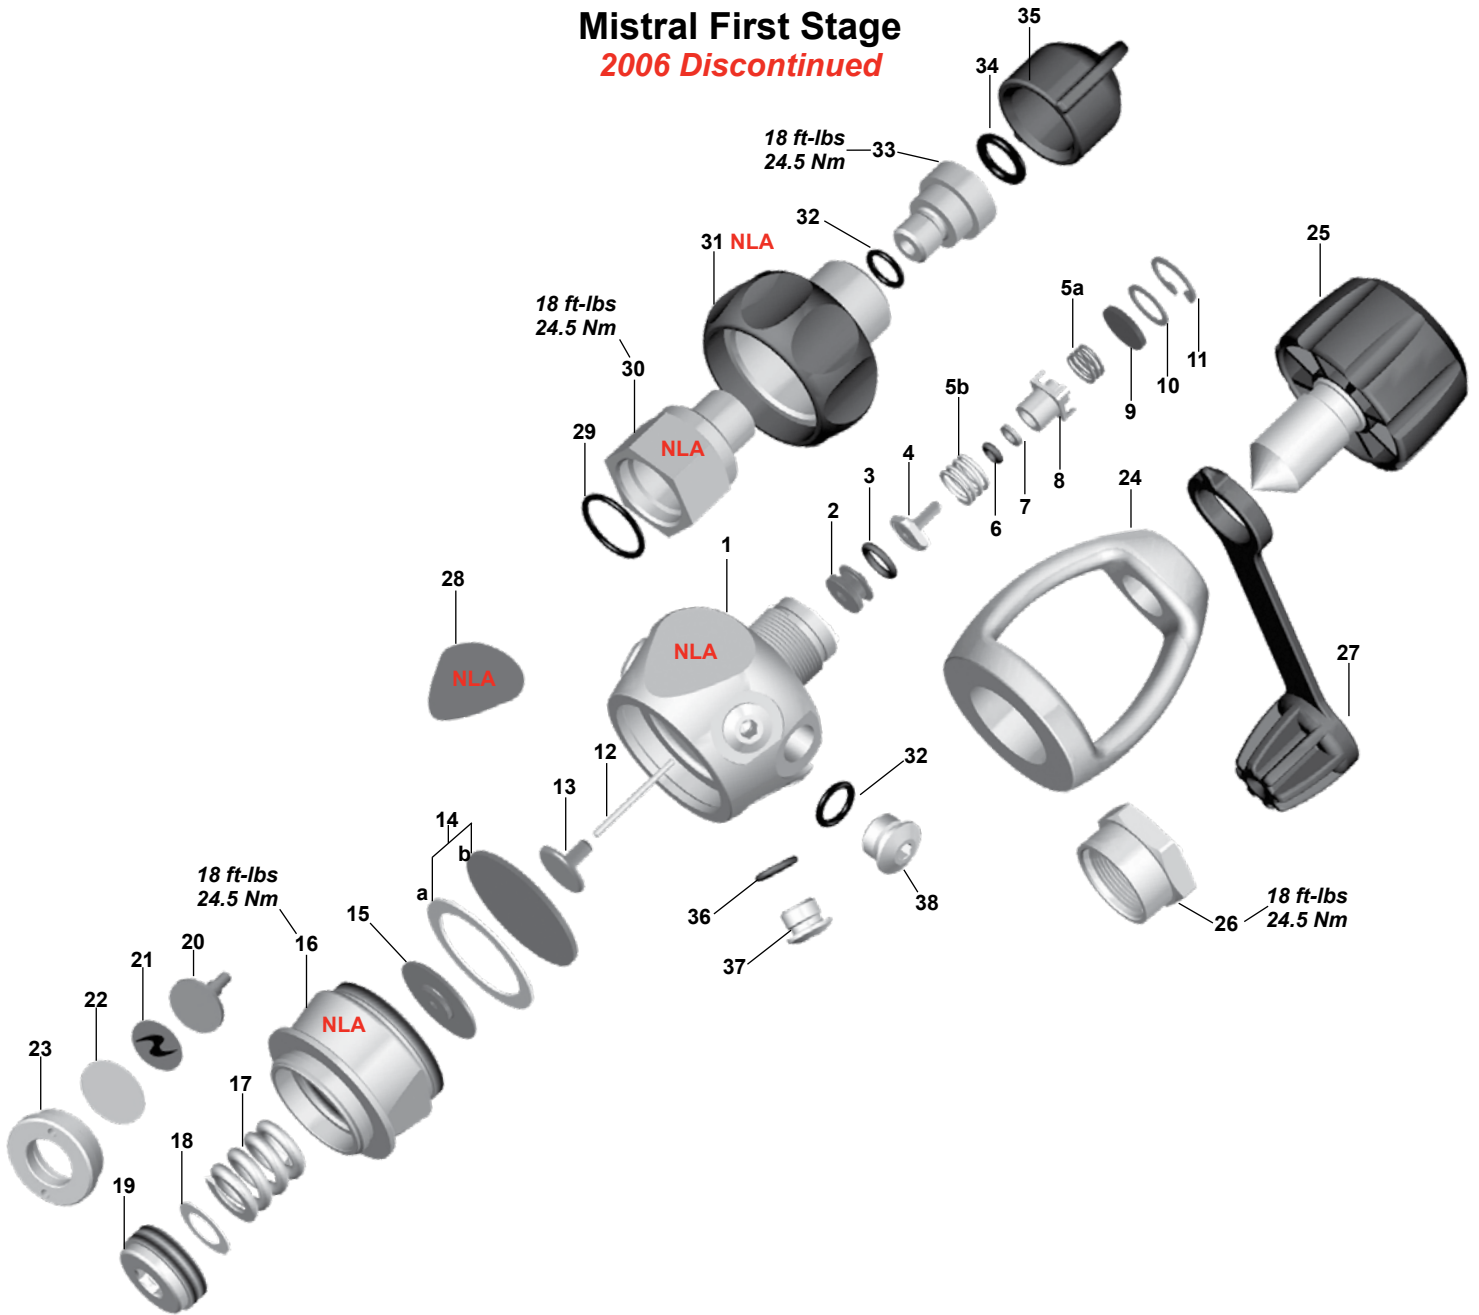

Mistral First Stage
2006 Discontinued

KEY# PART# DESCRIPTION

-----	RA121118	Overhaul Parts Kit, Entire Mistral
1-----	NLA	Body
2-----	RG911531	Crown
3-----	RG911843	O-ring (20 pk)
4-----	RG911444	HP Seat
5a-----	RG911383	Spring (Short)
5b-----	RG911384	Spring (Long)
6-----	RG911849	O-ring (20 pk)
7-----	RG911347	Backup Ring
8-----	RG911787	Spring Block
9-----	RG911785	Filter
10-----	RG911445	Filter Washer
11-----	RG911809	Circlip
12-----	RG911779	Pin
13-----	RG911291	Pin Support
14-----	RG911834	Diaphragm Kit (includes 14a & 14b)
15-----	RG911430	Spring Pad
16-----	NLA	Spring Retainer
17-----	RG911349	Spring

KEY# PART# DESCRIPTION

18-----	RG911808	Washer
19-----	RG911396	Adjustment Screw
20-----	RG911392	Piston
21-----	RG911480	Aqua Lung Logo Decal
22-----	RG911395	Diaphragm
23-----	RG912183	Diaphragm Retainer
24-----	RG911440	Yoke, Satin
25-----	RG911620	Yoke Screw
26-----	RG911436	Yoke Retainer
27-----	RG911427	Dust Cap
28-----	NLA	Mistral Decal
29-----	RG912518	O-ring (20 pk)
30-----	NLA	DIN Adapter
31-----	NLA	Handwheel
32-----	RG911462	O-ring (20 pk)
33-----	106056	Handwheel Retainer
34-----	RG911846	O-ring (20 pk)
35-----	RG911450	DIN Cap
36-----	RG911842	O-ring (20 pk)
37-----	RG911380	Plug, MP Port, 3/8"
38-----	RG911381	Plug, HP Port, 7/16"

Part numbers in **BOLD ITALICS** are included in the service kit