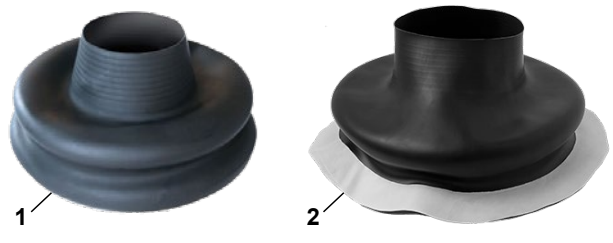

Neck Seals

- 1-----DR911191 Polytex Neck Seal, Black, OSFA
- -----DR911195 Polytex Neck Seal, Black, SM
- -----DR911194 Polytex Neck Seal, Black, MD
- -----DR911193 Polytex Neck Seal, Black, LG
- -----DR911196 Polytex Neck Seal, Black, XL
- -----DR911192 Polytex Neck Seal, Black, 2XL
- 2-----DR911117 Polytex Neck Seal w/Tape, Black, OSFA
- -----DR911118 Polytex Neck Seal w/Tape, Black, SM
- -----DR911119 Polytex Neck Seal w/Tape, Black, MD
- -----DR911121 Polytex Neck Seal w/Tape, Black, LG
- -----DR911122 Polytex Neck Seal w/Tape, Black, XL
- -----DR911123 Polytex Neck Seal w/Tape, Black, 2XL