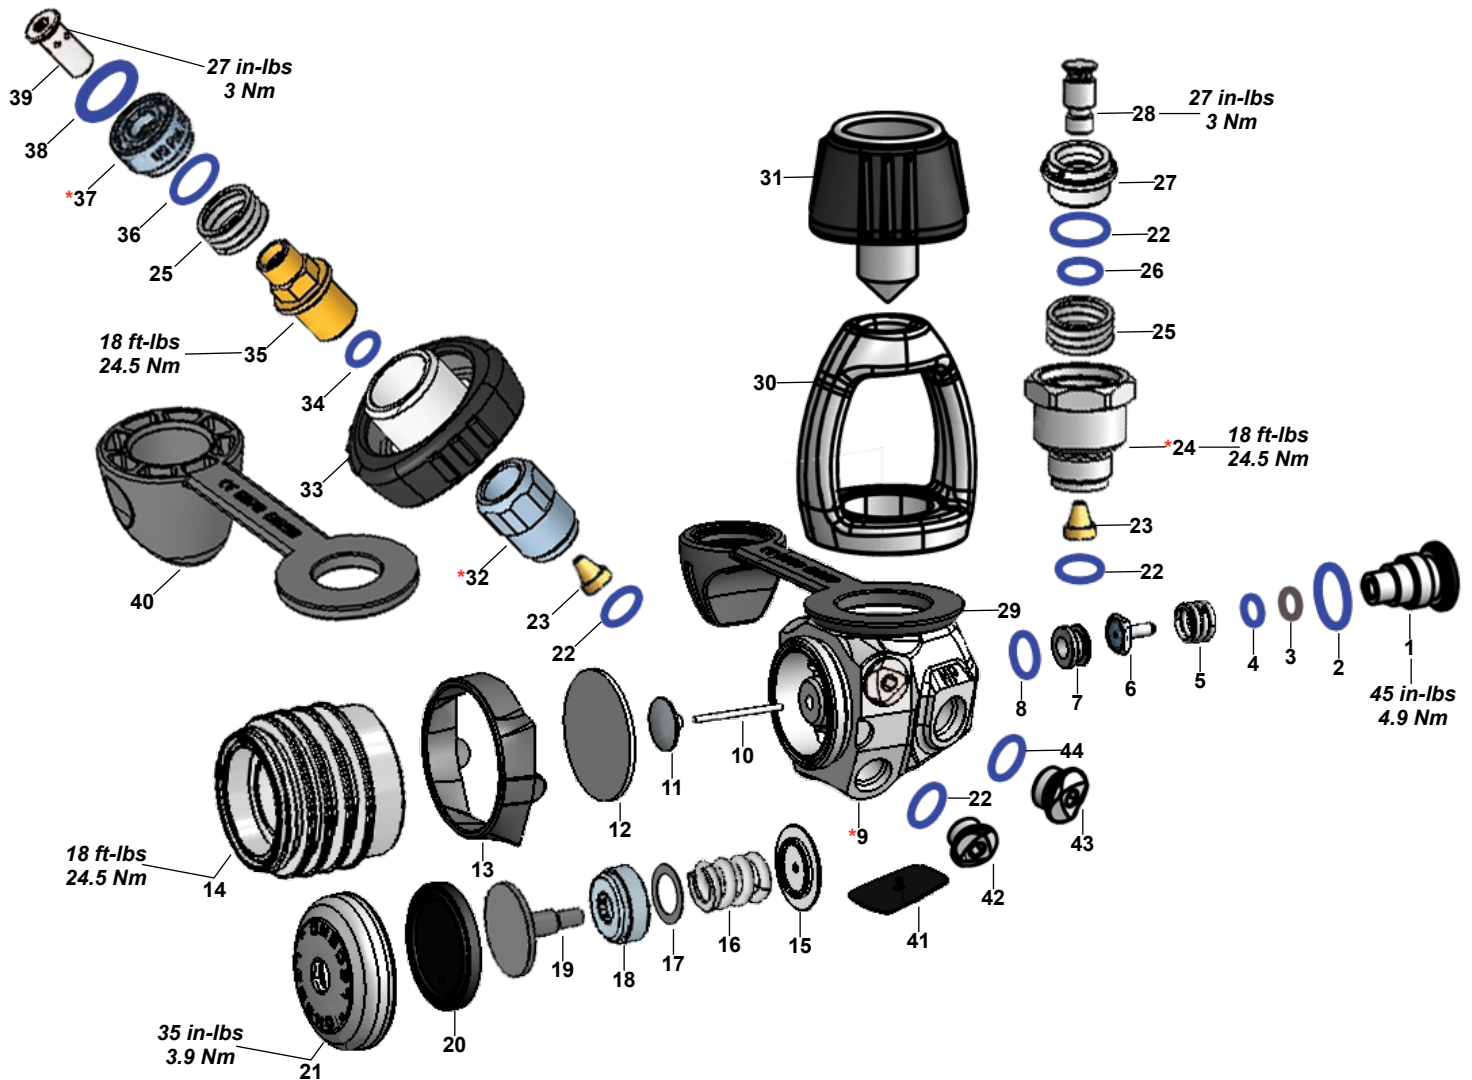

Legend Glacia

2014-2018 Discontinued

KEY#	PART#	DESCRIPTION

----	RA121126	Overhaul Parts Kit ACD (Yoke and DIN)
----	RA119117	DIN Adapter Kit, (2013>)
1----	RG911926	HP Balance Plug, Chrome
2----	RG912210	O-ring (20 pk)
3----	RG911347	Backup ring
4----	RG911849	O-ring (20 pk)
5----	RG911384	Spring
6----	RG911444	HP Seat
7----	RG911531	Crown
8----	RG911843	O-ring (20 pk)
9----	RG911917	Body, Chrome
10----	RG911779	Pin
11----	RG911631	Pin Support
12----	RG911350	Diaphragm
13----	RG911930	Protector, Dry Chamber
14----	RG911995	Diaphragm Clamp
15----	RG911430	Spring Pad
16----	RG911349	Main Spring
17----	RG911808	Washer
18----	RG911396	Adjustment Screw
19----	RG911833	Piston
20----	RG911634	Diaphragm, Secondary
21----	RG911925	Dry Chamber Cap, Chrome

KEY#	PART#	DESCRIPTION

22----	RG911842	O-ring (20 pk)
23----	RG911676	Filter, ACD
24----	RG911911	Yoke Retainer, Chrome
25----	RG911672	Spring, ACD
26----	RG912515	O-ring (20 pk)
27----	RG911673	Yoke Crown, Chrome
28----	RG911674	Yoke Shutter Valve
29----	RG911928	Dust Cover, Yoke
30----	RG911441	Yoke, Chrome
31----	RG911852	Yoke Screw
32----	RG911910	DIN Union
33----	RG911853	DIN Handwheel
34----	RG911848	O-ring (20 pk)
35----	RG911680	DIN Screw
36----	RG912520	O-ring (20 pk)
37----	RG911912	DIN Shutter Crown, Chrome
38----	RG911846	O-ring (20 pk)
39----	RG911670	DIN Shutter Valve
40----	RG911929	DIN Cap
41----	RG911992	Decal
42----	RG911932	Plug, MP Port, 3/8 inch
43----	RG911933	Plug, HP Port, 7/16 inch
44----	RG911462	O-ring, HP Port (20 pk)

Part numbers in **BOLD ITALICS** indicate standard overhaul replacement part