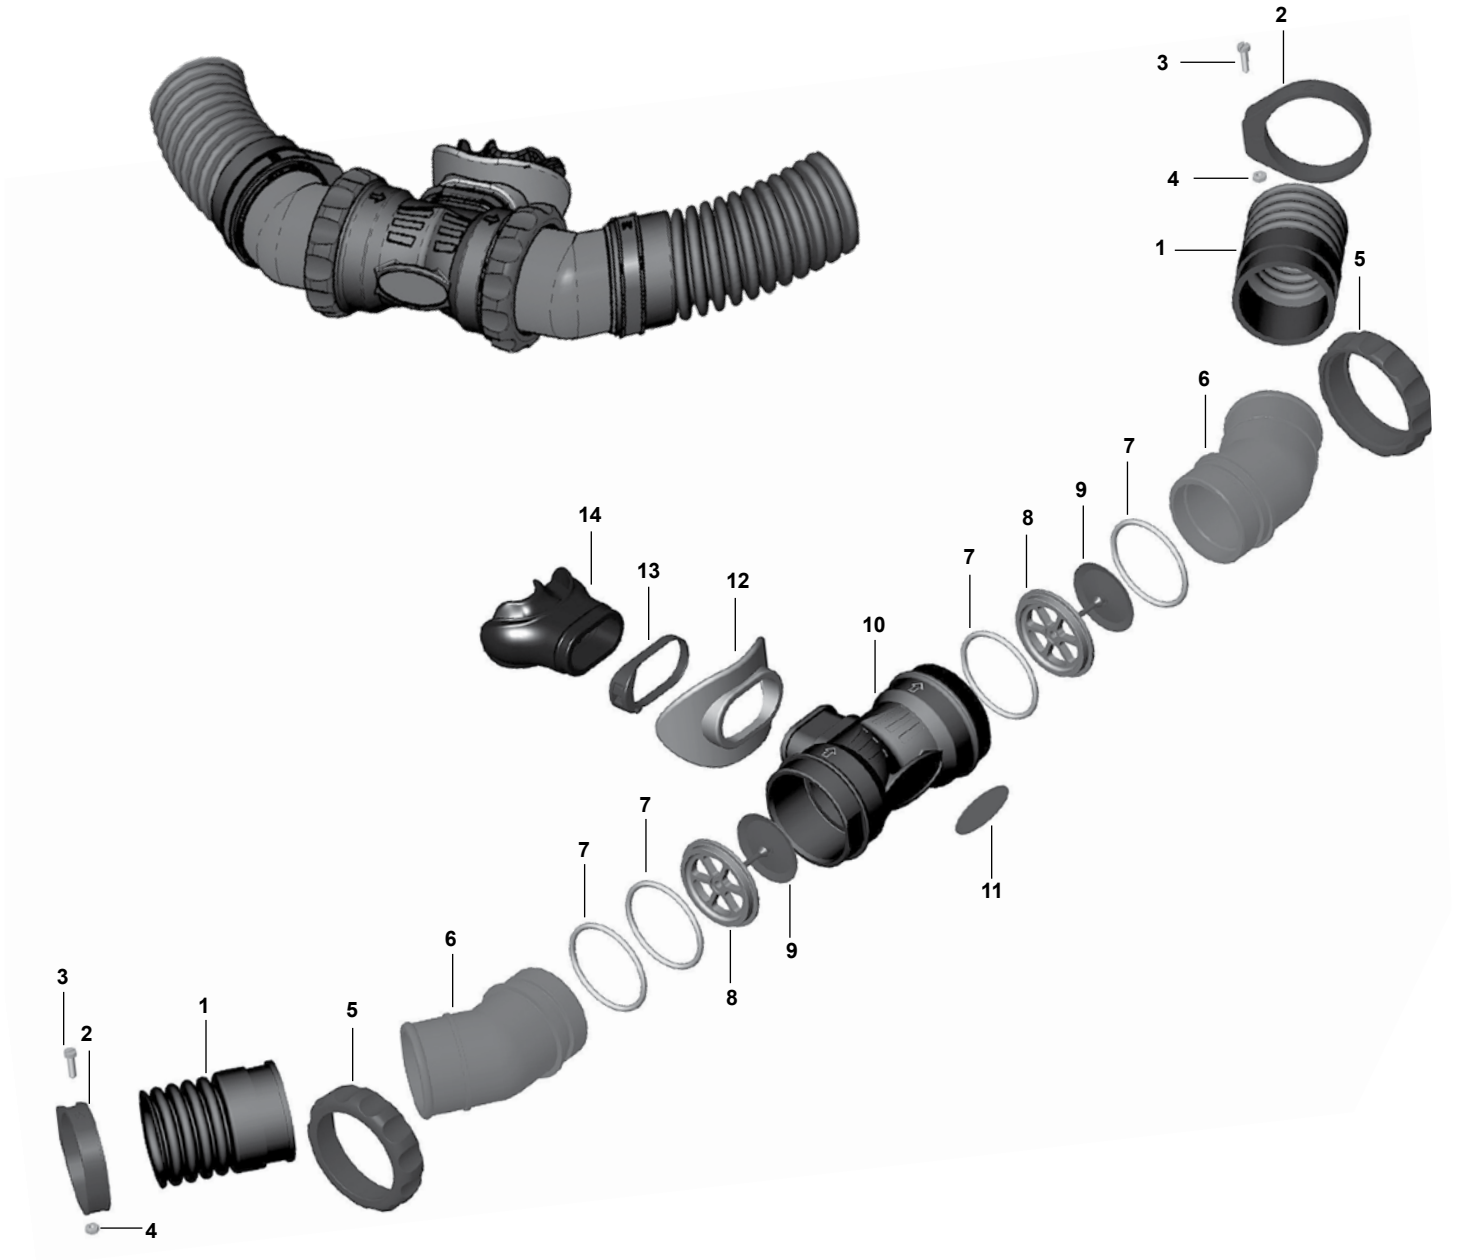

Mistral Mouthpiece

2006 Discontinued

KEY#	PART#	DESCRIPTION

-----	RA121118	Overhaul Parts Kit, Entire Mistral
1----	RG911507	Corrugated hose
2----	RG911511	Clamping band "M"
3----	RG911515	Screw
4----	RG911516	Nut
5----	RG911497	Connector ring
6----	RG912185	Connector, angled
7----	RG911498	O-ring
8----	RG911496	Mouthpiece valve support
9----	RG911502	Inhale-Exhale valve
10----	RG911500	Mouthpiece body
11----	RG912182	Mouthpiece decal
12----	RG911259	Lip shield
13----	RG911254	Mouthpiece clamp
14----	RG911251	Comfobite mouthpiece

Part numbers in **BOLD ITALICS** are included in the service kit