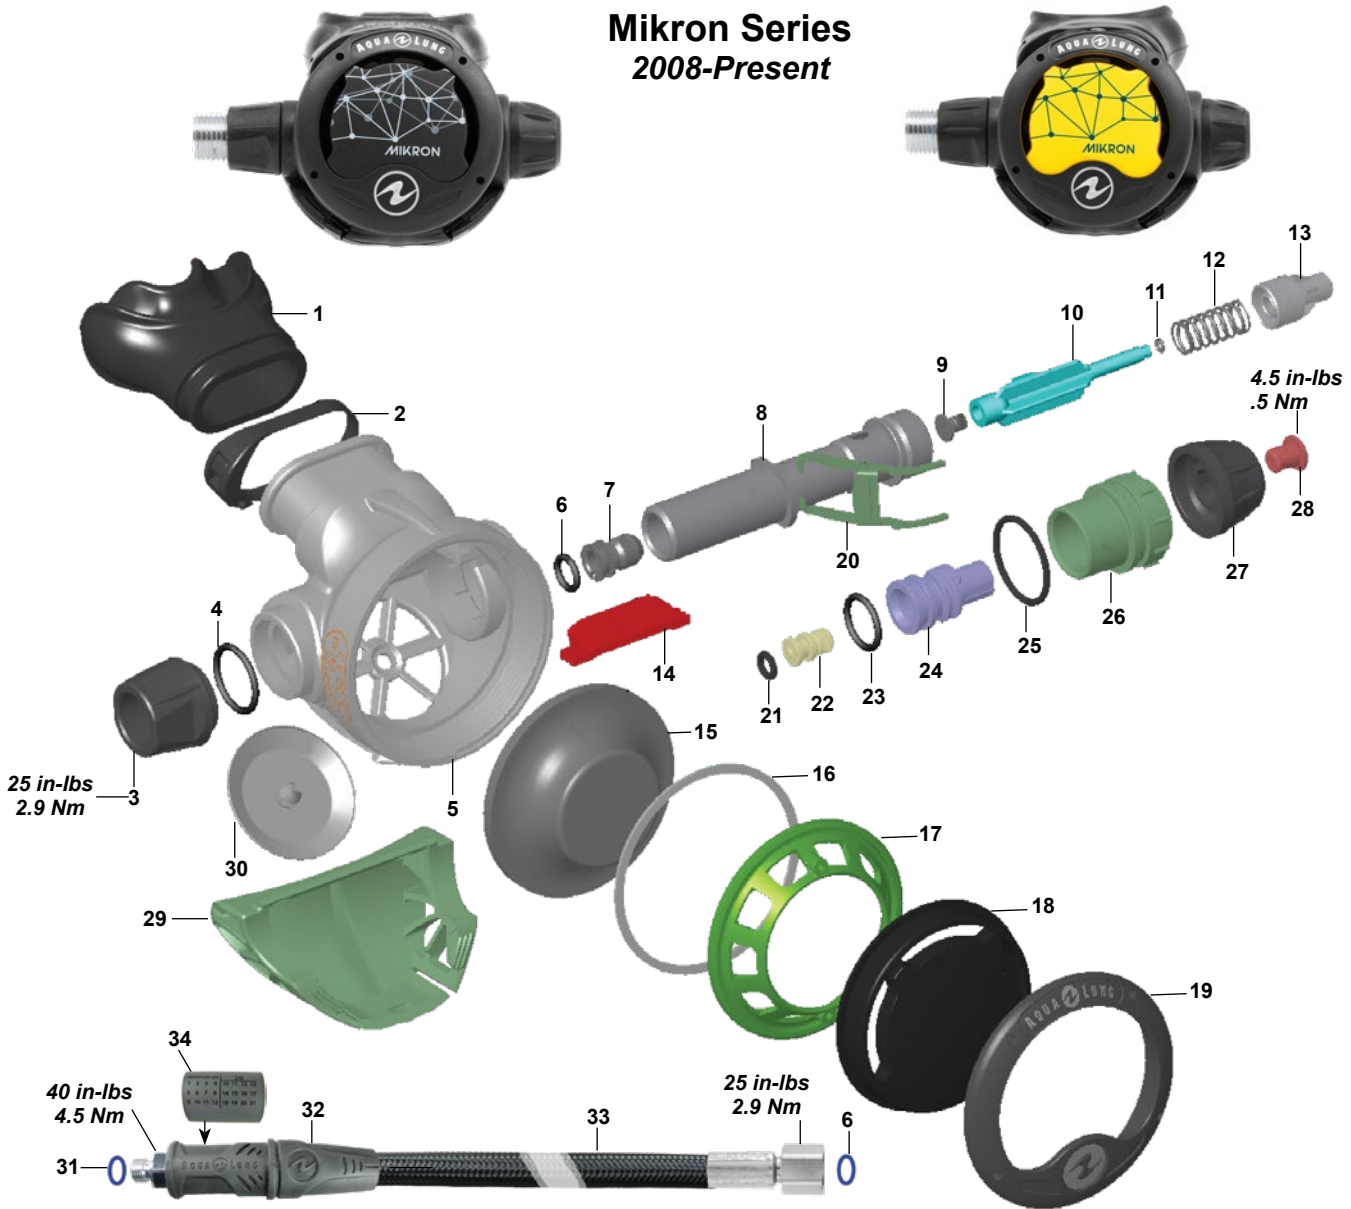

**Mikron Series
2008-Present**

KEY#	PART#	DESCRIPTION	KEY#	PART#	DESCRIPTION
-----	RA121128	Overhaul Parts Kit	18 ----	RG911113	Purge Cover, Mikron, Black
-----	RS125112	Mikron, Second Stage, Blk	----	RG911112	Purge Cover, Mikron, Yellow
1 ----	RG911251	Mouthpiece, Comfobite	----	RG911900	Purge Cover, Mikron, Black/Blue
-----	RG911252	Mouthpiece, Comfobite, Small	----	RG912193	Purge Cover, Mikron, Black/Pink
-----	RG911253	Mouthpiece, Standard	-----	RG912191	Purge Cover, Mikron, Vanilla
2 ----	RG911254	Mouthpiece Clamp	19 ----	RG911114	Retaining Ring, Mikron
3 ----	RG911566	Insert Screw	20 ----	RG911573	Lever
4 ----	RG911844	O-ring (20 pk)	21 ----	RG911845	O-ring (20 pk)
5 ----	RG911580	Case, Mikron, Blk	22 ----	RG911570	Adjustment Screw
6 ----	RG911848	O-ring (20 pk)	23 ----	RG912516	O-ring (20 pk)
7 ----	RG912233	Crown	24 ----	RG911569	Cam, Mikron
8 ----	RG911565	Valve Body	25 ----	RG912519	O-ring (20 pk)
9 ----	RG912198	MP Seat, Silicone	26 ----	RG911567	Screw, Valve Body
10 ----	RG912090	Shuttle Valve	27 ----	RG911568	Adjusting Knob
11 ----	RG912234	O-ring (10 pk)	28 ----	RG911898	Plug, Mikron, Silver
12 ----	RG912080	Spring	-----	RG911582	Plug, Mikron, Yellow
13 ----	RG911537	Counter-balance Chamber	29 ----	RG911572	Exhaust Tee
14 ----	RG911851	Baffle	30 ----	RG912196	Exhaust Valve
15 ----	RG911564	Diaphragm	31 ----	RG911842	O-ring (20 pk)
16 ----	RG911563	Washer, Diaphragm	32 ----	RG911584	Hose Protector, Black (for Braided hose)
17 ----	RG911562	Retainer, Diaphragm, Black	33 ----	RH119114	MP Hose, Aquaflex 3/8" x 30" Blk w/Protect
-----	RG911899	Retainer, Diaphragm, Blue	-----	RH119115	MP Hose, Aquaflex 3/8" x 39" Yel w/Protect
			34 ----	RG911617	Service Date Sleeve

Part numbers in **BOLD ITALICS** indicate standard overhaul replacement part