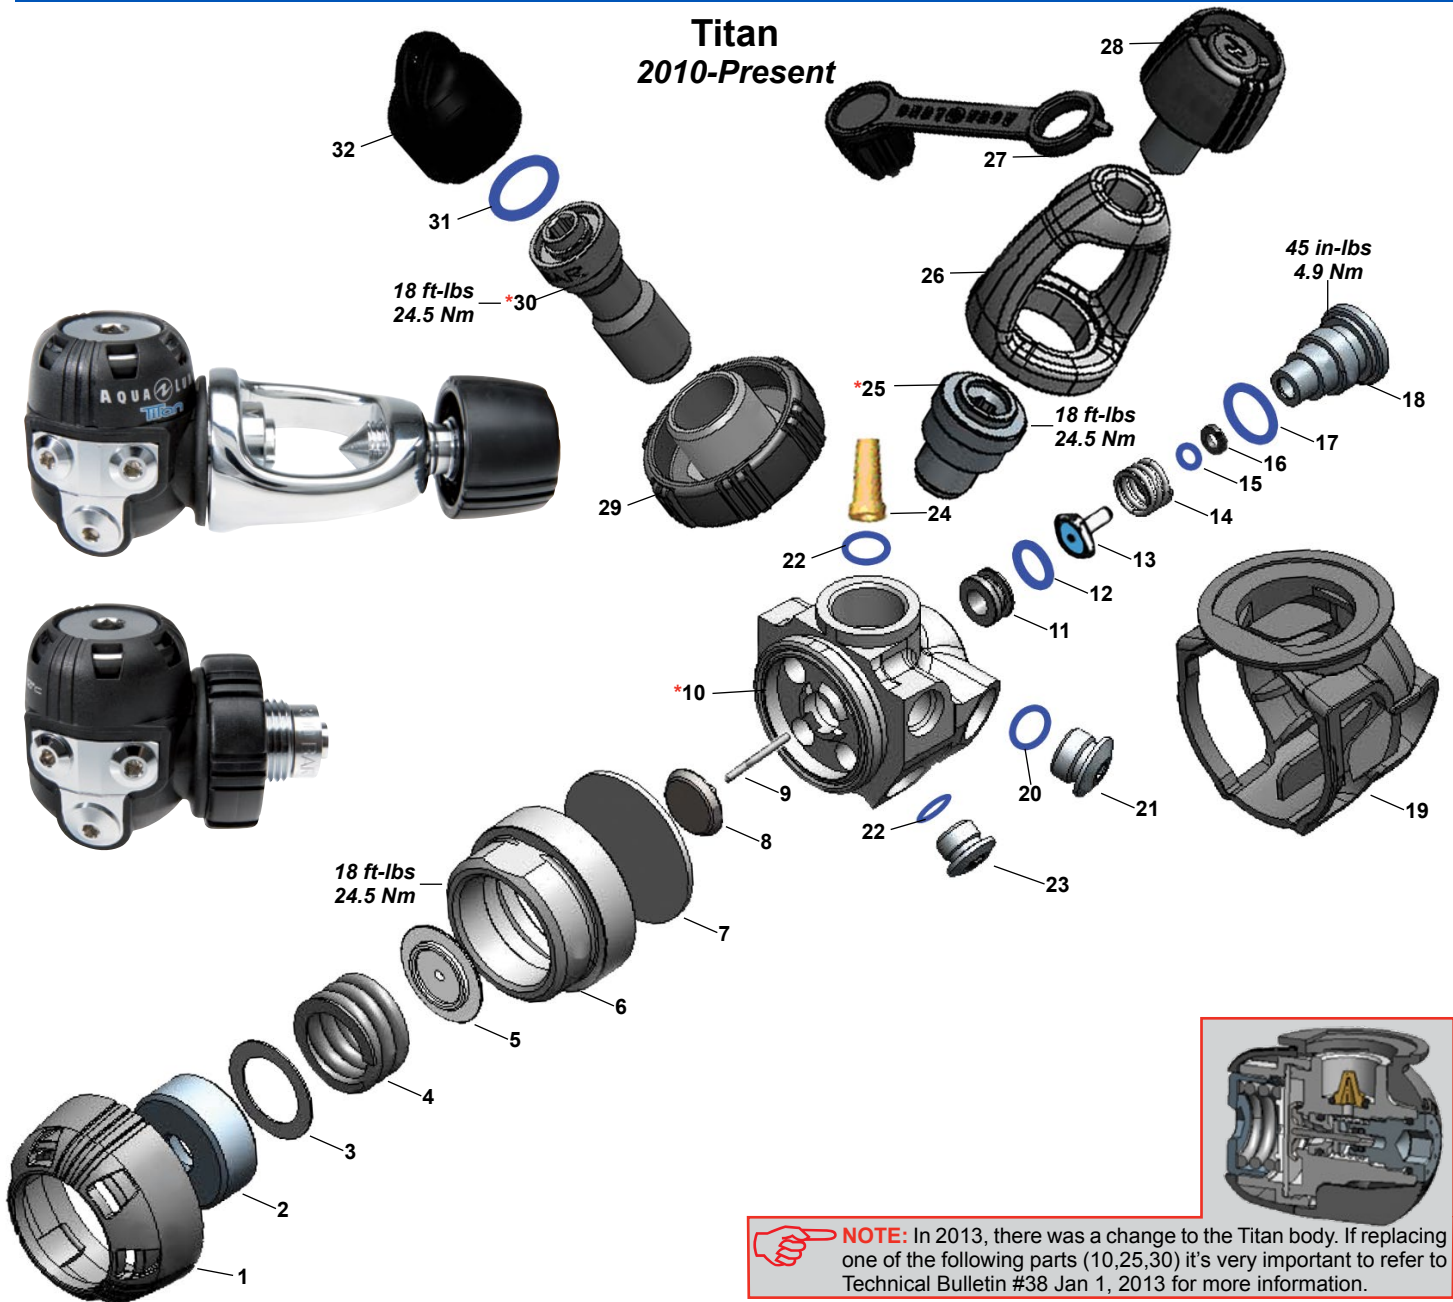

Part numbers in **BOLD ITALICS** indicate standard overhaul replacement part

**Titan**  
2010-Present

**NOTE:** In 2013, there was a change to the Titan body. If replacing one of the following parts (10,25,30) it's very important to refer to Technical Bulletin #38 Jan 1, 2013 for more information.