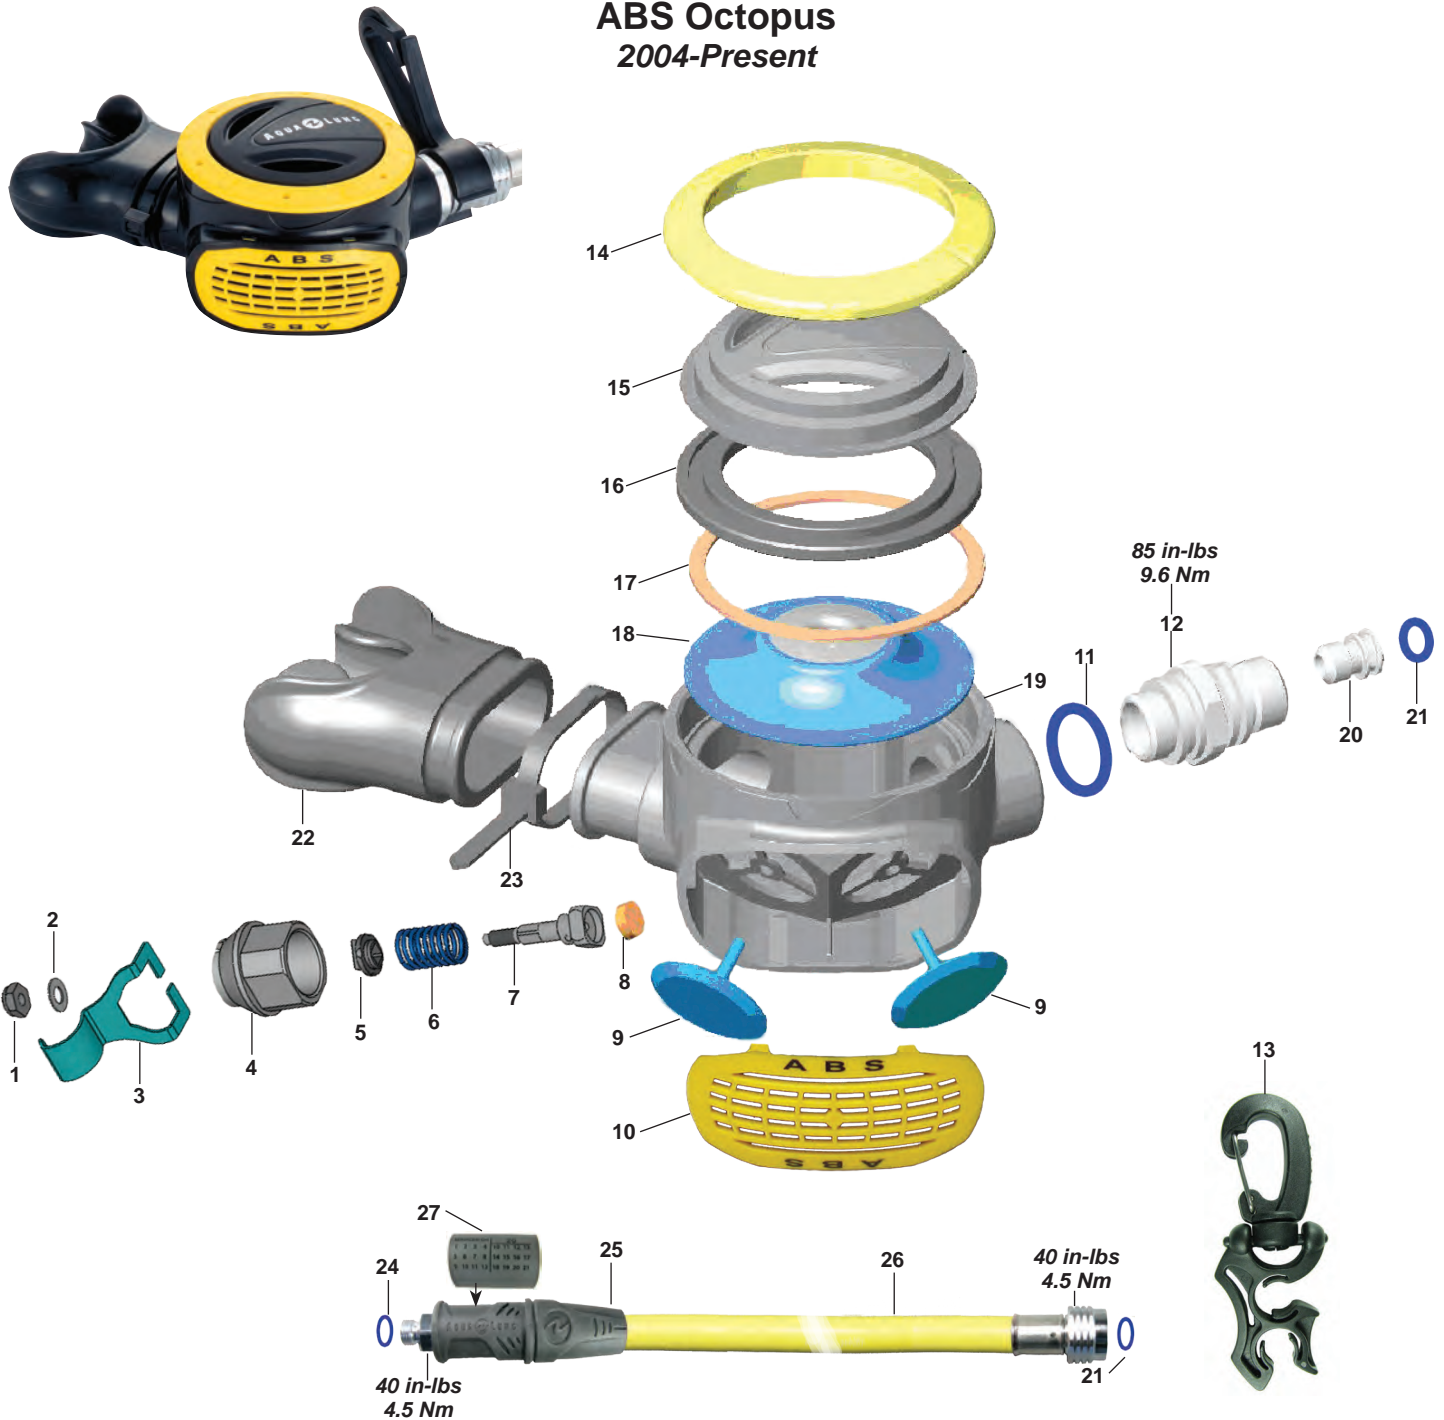

ABS Octopus 2004-Present

KEY#	PART#	DESCRIPTION
-----	900010/RA121123	Overhaul Parts Kit
1----	102510/RG911782	Locknut
2----	104129/RG912176	Washer
3----	116928/RG911344	Lever, ABS
4----	116926/RG911342	Valve Body
5----	104134/RG912207	Poppet Bearing
6----	104127/RG912175	Spring
7----	104122/RG912174	Poppet
8----	106738/RG911333	MP Seat
9----	100122/RG912208	Exhaust Valves
10----	116925/RG911341	Exhaust Grid, ABS
11----	820015P/RG911844	O-ring (20 pk)
12----	124506/RG911418	Inlet Fitting
13----	216047/TH141134	Hose Retaining Clip

KEY#	PART#	DESCRIPTION
14----	116922/RG911339	Cover Ring, ABS
15----	116929/RG911345	Purge Cover, ABS
16----	116923/RG911340	Diaphragm Retainer
17----	107818/RG911406	Diaphragm Washer
18----	116930/RG911346	Diaphragm
19----	116927/RG911343	Case, ABS
20----	124259/RG911404	Crown/Adjustable Seat
21----	820010P/RG911848	O-ring (20 pk)
22----	104138/RG911253	Mouthpiece, Octopus
23----	104913	Clamp
24----	820011P/RG911842	O-ring (20 pk)
25----	124570/RG911255	Hose Protector, Black
26----	APF124566/RH119112	MP Hose, Octo, Yel, 3/8"x39" w/Protector
27----	128624/RG911617	Service Date Sleeve

Part numbers in **BOLD ITALICS** indicate standard overhaul replacement part