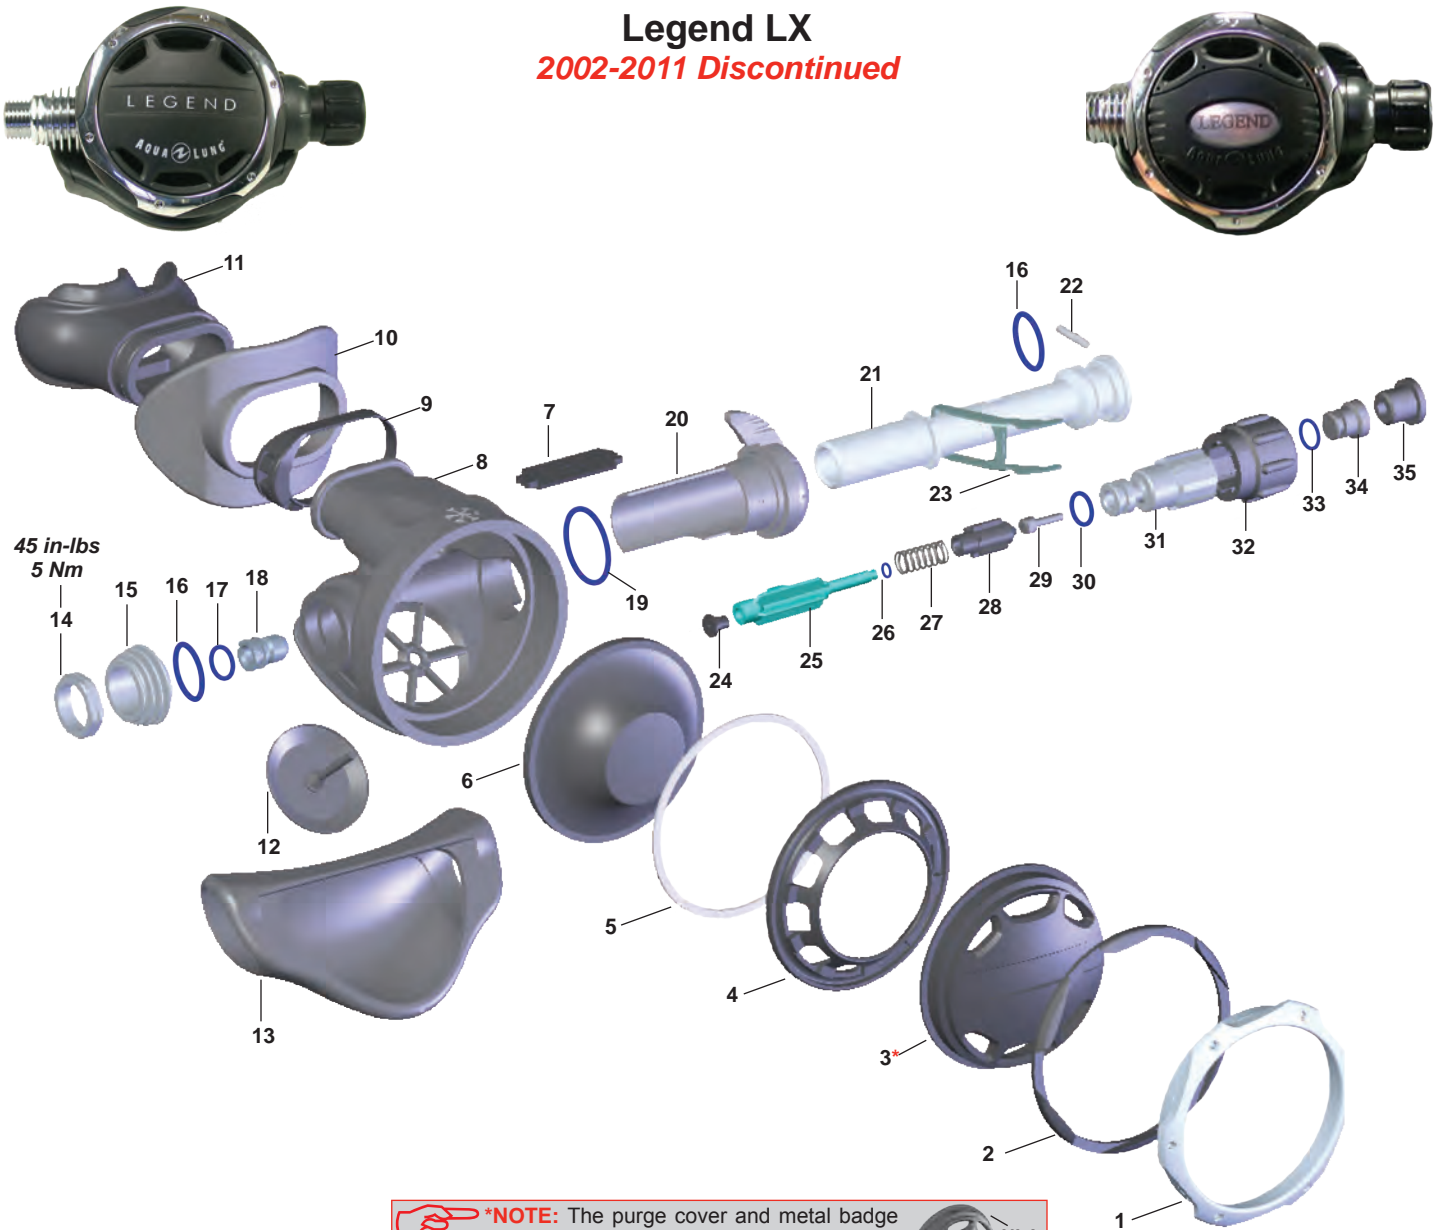

Legend LX

2002-2011 Discontinued

*NOTE: The purge cover and metal badge are no longer available. If either part needs to be replaced, you can substitute with Legend purge cover (p/n RG911685).

NLA
Old Revision

KEY#	PART#	DESCRIPTION
----	900023/RA121128	Overhaul Parts Kit
1----	129171/RG911656	Retaining Ring, Silver
2----	129173/RG911657	Mating Ring, Rubber
3----	129236/RG911685	Purge Cover, Legend, Black (see *NOTE)
4----	129195/RG911667	Diaphragm Retainer
5----	129133/RG911640	Thrust Washer
6----	129150/RG911649	Diaphragm
7----	129184/RG911661	Baffle
8----	129164/RG911654	Case, LX
----	129188/RG911664	Case, LX Supreme
9----	129154/RG911254	Mouthpiece Clamp
10----	109512/RG911259	Lip Shield, Supreme Model
11----	109438/RG911251	Mouthpiece, ComfoBite
----	104138/RG911253	Mouthpiece, Standard
12----	129174/RG912196	Exhaust Valve
13----	104102/RG911429	Exhaust Cover
14----	AP2031/RG912449	Retaining Nut
15----	129148/RG911647	Heat Exchanger
16----	820015P/RG911844	O-ring (20 pk)

KEY#	PART#	DESCRIPTION
17----	820010P/RG911848	O-ring (20 pk)
18----	AP2033/RG912089	Crown
19----	AP1438P/RG912232	O-ring (10 pk)
20----	129139/RG911826	Venturi Lever
21----	129146/RG911645	Valve Body
22----	AP1151/RG912025	Pin
23----	129178/RG912197	Lever
24----	129638/RG912198	MP Seat, Silicone
25----	AP2036/RG912090	Shuttle Valve
26----	AP2041P/RG912234	O-ring (10 pk)
27----	AP2021/RG912080	Spring
28----	AP2038SQ/RG912092	Counter-balance Chamber
29----	129129/RG911637	Adjustment Pin
30----	820011P/RG911842	O-ring (20 pk)
31----	129147/RG911646	Adjustment Knob
32----	129130/RG911638	Grip
33----	820009P/RG912515	O-ring (20 pk)
34----	129135/RG911641	Adjusting Screw
35----	129143/RG911644	Plug, Threaded Black

Part numbers in **BOLD ITALICS** indicate standard overhaul replacement part