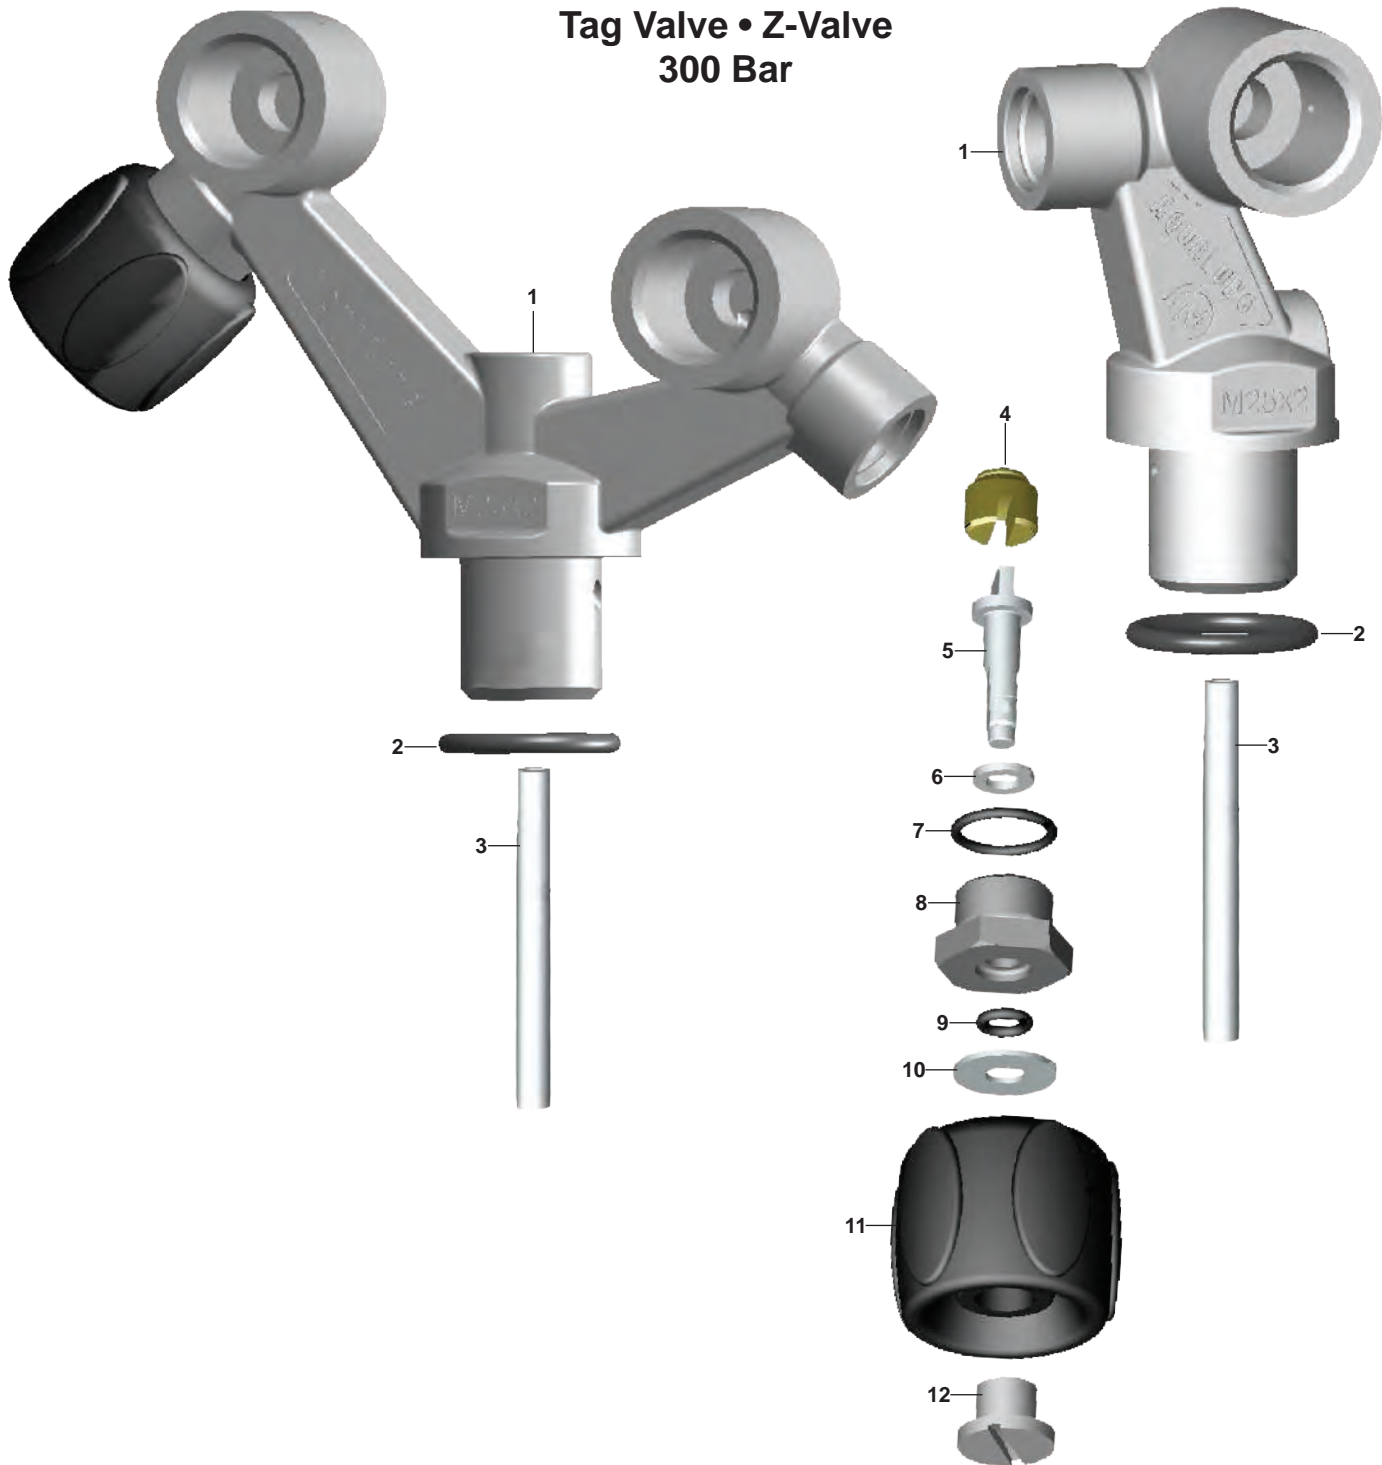

Not Available in USA
Tag Valve • Z-Valve
300 Bar

KEY#	PART#	DESCRIPTION
----	TK129119	Service Kit, Z-Valve
1----	N/A	Body
2----	RG911847	O-ring (20 pk)
3----	N/A	Tube
4----	213084/TK911151	Seat Assembly
5----	213082/TK911150	Stem
6----	213092/TK911154	Washer

KEY#	PART#	DESCRIPTION
7----	RG911844	O-ring (20 pk)
8----	213080/TK911149	Bonnet
9----	RG915521	O-ring (20 pk)
10----	213421/TK911249	Washer
11----	213090/TK911257	Handwheel, Blk
12----	213086/TK911152	Locknut

Part numbers in **BOLD ITALICS** indicate standard overhaul replacement part.