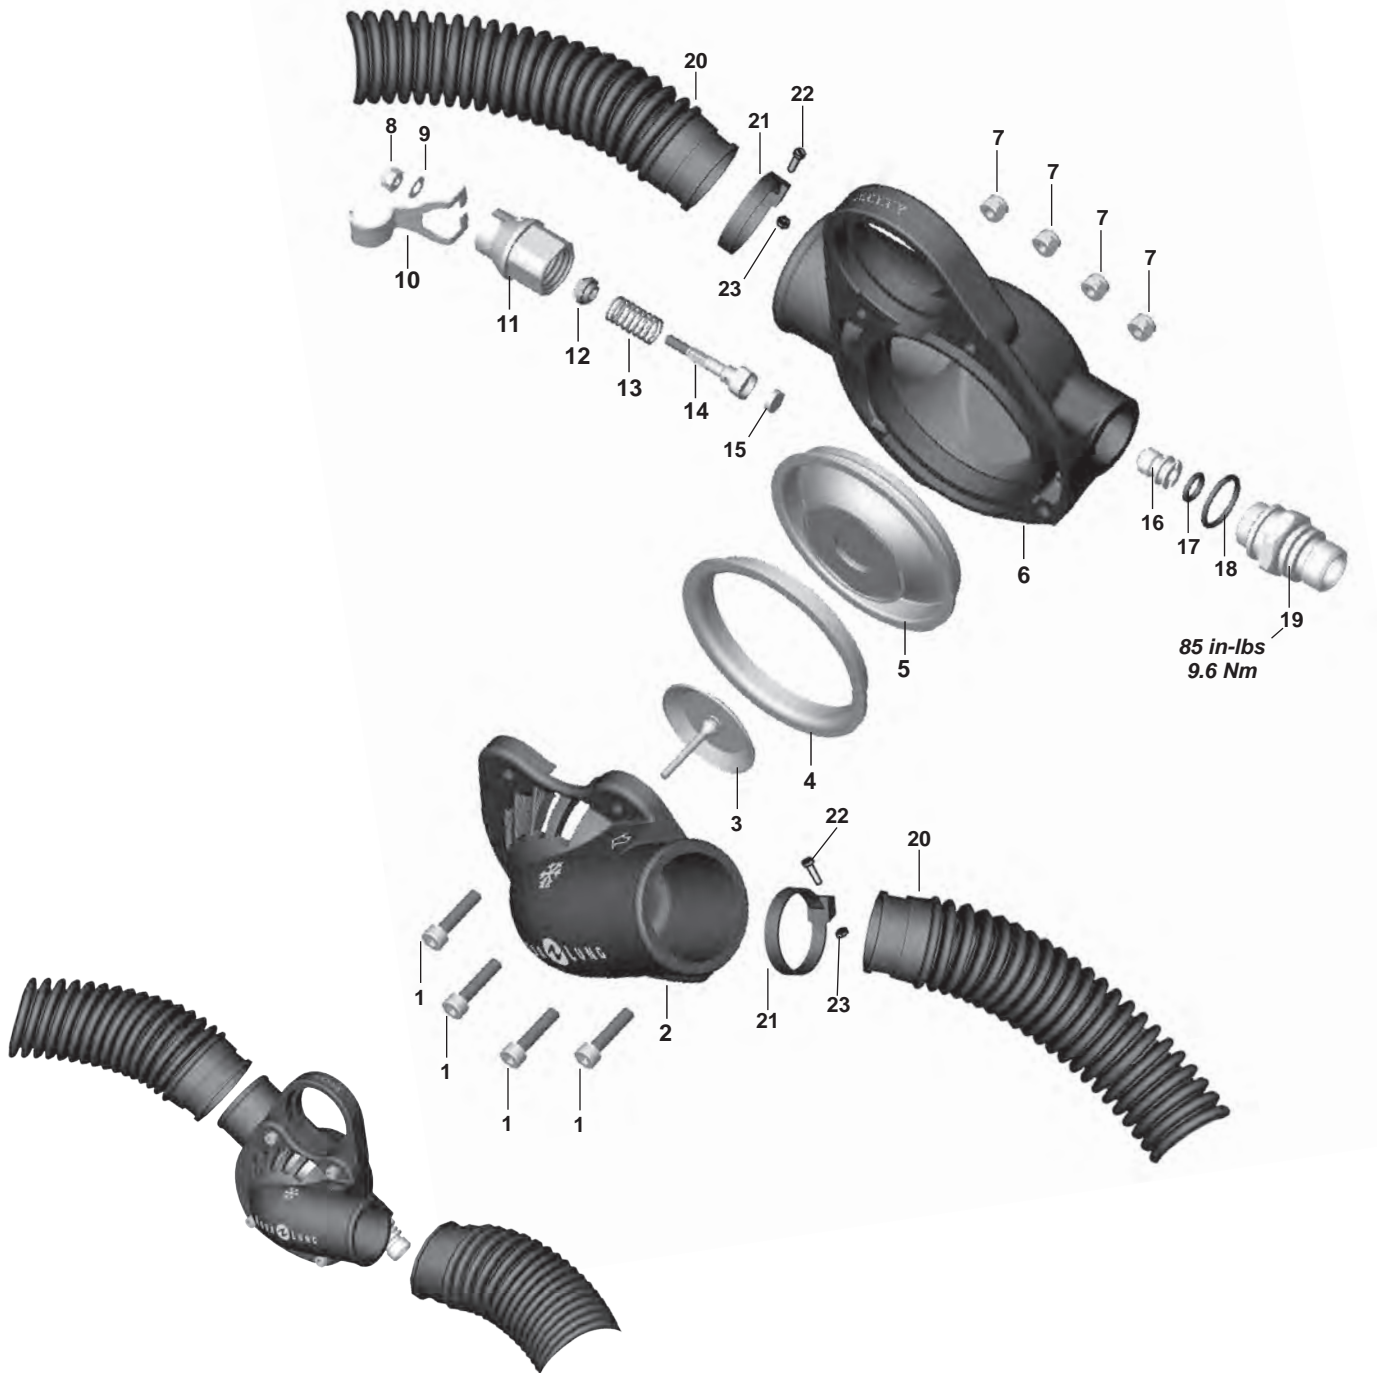

Mistral Second Stage

2006 Discontinued

KEY#	PART#	DESCRIPTION
-----	900016/RA121118	Mistral Overhaul Parts Kit (complete)
1----	125929/RG911506	Screw, caphead (1-ea)
2----	125935/RG912184	Exhalation box
3----	129174/RG912196	Exhaust valve
4----	124509/RG912173	Sealing ring
5----	125705/RG911475	Diaphragm
6----	125937/RG911510	Inhalation box
7----	125928/RG911505	Locknut (1-ea)
8----	102510/RG911782	Locknut
9----	104129/RG912176	Washer
10----	125708/RG912181	Lever
11----	125931/RG911819	Valve insert
12----	104134/RG912207	Poppet Bearing

KEY#	PART#	DESCRIPTION
13----	104127/RG912175	Spring
14----	104122/RG912174	Poppet
15----	106738/RG911333	MP seat
16----	124259/RG911404	Crown orifice
17----	820010P/RG911848	O-ring (20 pk)
18----	820015P/RG911844	O-ring (20 pk)
19----	124506/RG911418	Inlet fitting
20----	125930/RG911507	Corrugated hose
21----	125958/RG911514	Clamping band "R"
22----	125975/RG911515	Screw
23----	125976/RG911516	Nut
N/S----	125932/RG911508	Mistral MP hose (630 mm)
----	125934/RG911509	Mistral MP hose (245 mm)

Part numbers in **BOLD ITALICS** are included in the service kit