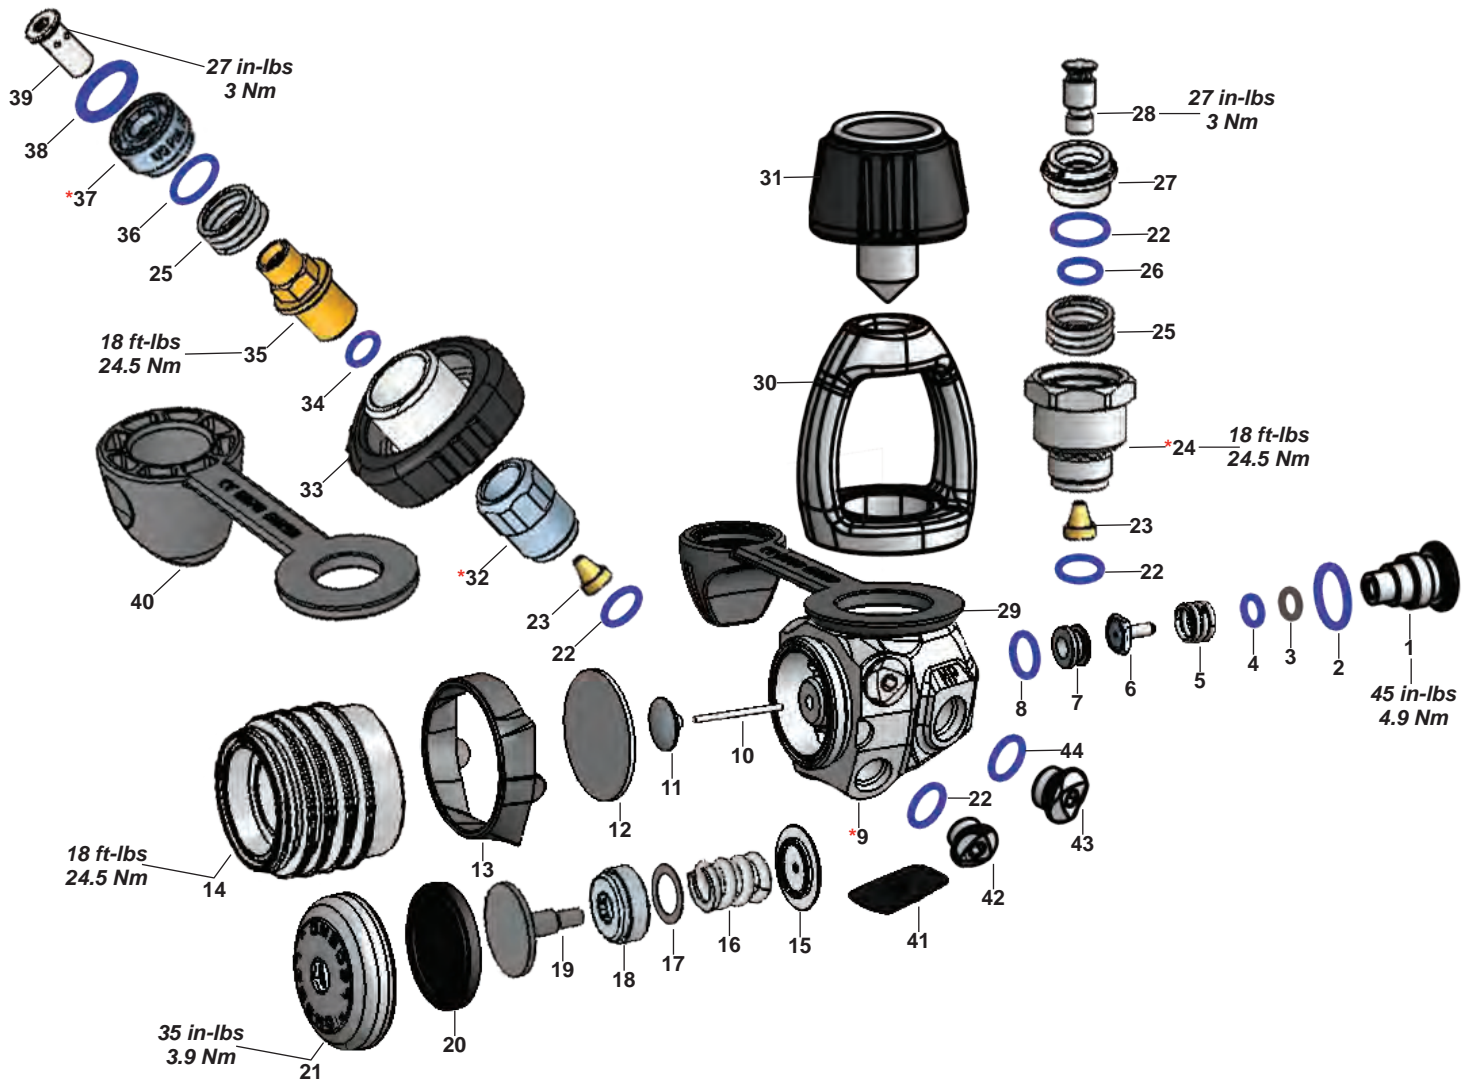

Legend Glacia 2014-2018 *Discontinued*

KEY#	PART#	DESCRIPTION

----	<i>RG91117/RA12126</i>	<i>Legend ACD Overhaul Parts Kit</i>
----	129021/<i>RA119117</i>	DIN Adapter Kit, (2013>)
1----	129604/<i>RG911926</i>	HP Balance Plug, Chrome
2----	<i>824407P/RG912210</i>	<i>O-ring (20 pk)</i>
3----	<i>119129/RG911347</i>	<i>Backup ring</i>
4----	<i>820080P/RG911849</i>	<i>O-ring (20 pk)</i>
5----	122244/<i>RG911384</i>	Spring
6----	<i>105940/RG911444</i>	<i>HP Seat</i>
7----	127585/<i>RG911531</i>	Crown
8----	<i>820038P/RG911843</i>	<i>O-ring (20 pk)</i>
9----	129257/<i>RG911917</i>	Body, Chrome
10----	102002/<i>RG911779</i>	Pin
11----	129121/<i>RG911631</i>	Pin Support
12----	<i>119159/RG911350</i>	<i>Diaphragm</i>
13----	129609/<i>RG911930</i>	Protector, Dry Chamber
14----	129851/<i>RG911995</i>	Diaphragm Clamp
15----	124560/<i>RG911430</i>	Spring Pad
16----	106356/<i>RG911349</i>	Main Spring
17----	<i>845097/RG911808</i>	<i>Washer</i>
18----	106026/<i>RG911396</i>	Adjustment Screw
19----	129123/<i>RG911833</i>	Piston
20----	129126/<i>RG911634</i>	Diaphragm, Secondary
21----	129603/<i>RG911925</i>	Dry Chamber Cap, Chrome

KEY#	PART#	DESCRIPTION

22----	<i>820011P/RG911842</i>	<i>O-ring (20 pk)</i>
23----	<i>129209/RG911676</i>	<i>Filter, ACD</i>
24----	129242/<i>RG911911</i>	Yoke Retainer, Chrome
25----	129204/<i>RG911672</i>	Spring, ACD
26----	<i>820009P/RG912515</i>	<i>O-ring (20 pk)</i>
27----	129205/<i>RG911673</i>	Yoke Crown, Chrome
28----	129207/<i>RG911674</i>	Yoke Shutter Valve
29----	129607/<i>RG911928</i>	Dust Cover, Yoke
30----	124611/<i>RG911441</i>	Yoke, Chrome
31----	129618/<i>RG911852</i>	Yoke Screw
32----	129241/<i>RG911910</i>	DIN Union
33----	129619/<i>RG911853</i>	DIN Handwheel
34----	<i>820010P/RG911848</i>	<i>O-ring (20 pk)</i>
35----	129213/<i>RG911680</i>	DIN Screw
36----	<i>820322P/RG912520</i>	<i>O-ring (20 pk)</i>
37----	129243/<i>RG911912</i>	DIN Shutter Crown, Chrome
38----	<i>820094P/RG911846</i>	<i>O-ring (20 pk)</i>
39----	129202/<i>RG911670</i>	DIN Shutter Valve
40----	129608/<i>RG911929</i>	DIN Cap
41----	129812/<i>RG911992</i>	Decal
42----	129612/<i>RG911932</i>	Plug, MP Port, 3/8 inch
43----	129613/<i>RG911933</i>	Plug, HP Port, 7/16 inch
44----	<i>820072P/RG911462</i>	<i>O-ring, HP Port (20 pk)</i>

Part numbers in ***BOLD ITALICS*** indicate standard overhaul replacement part