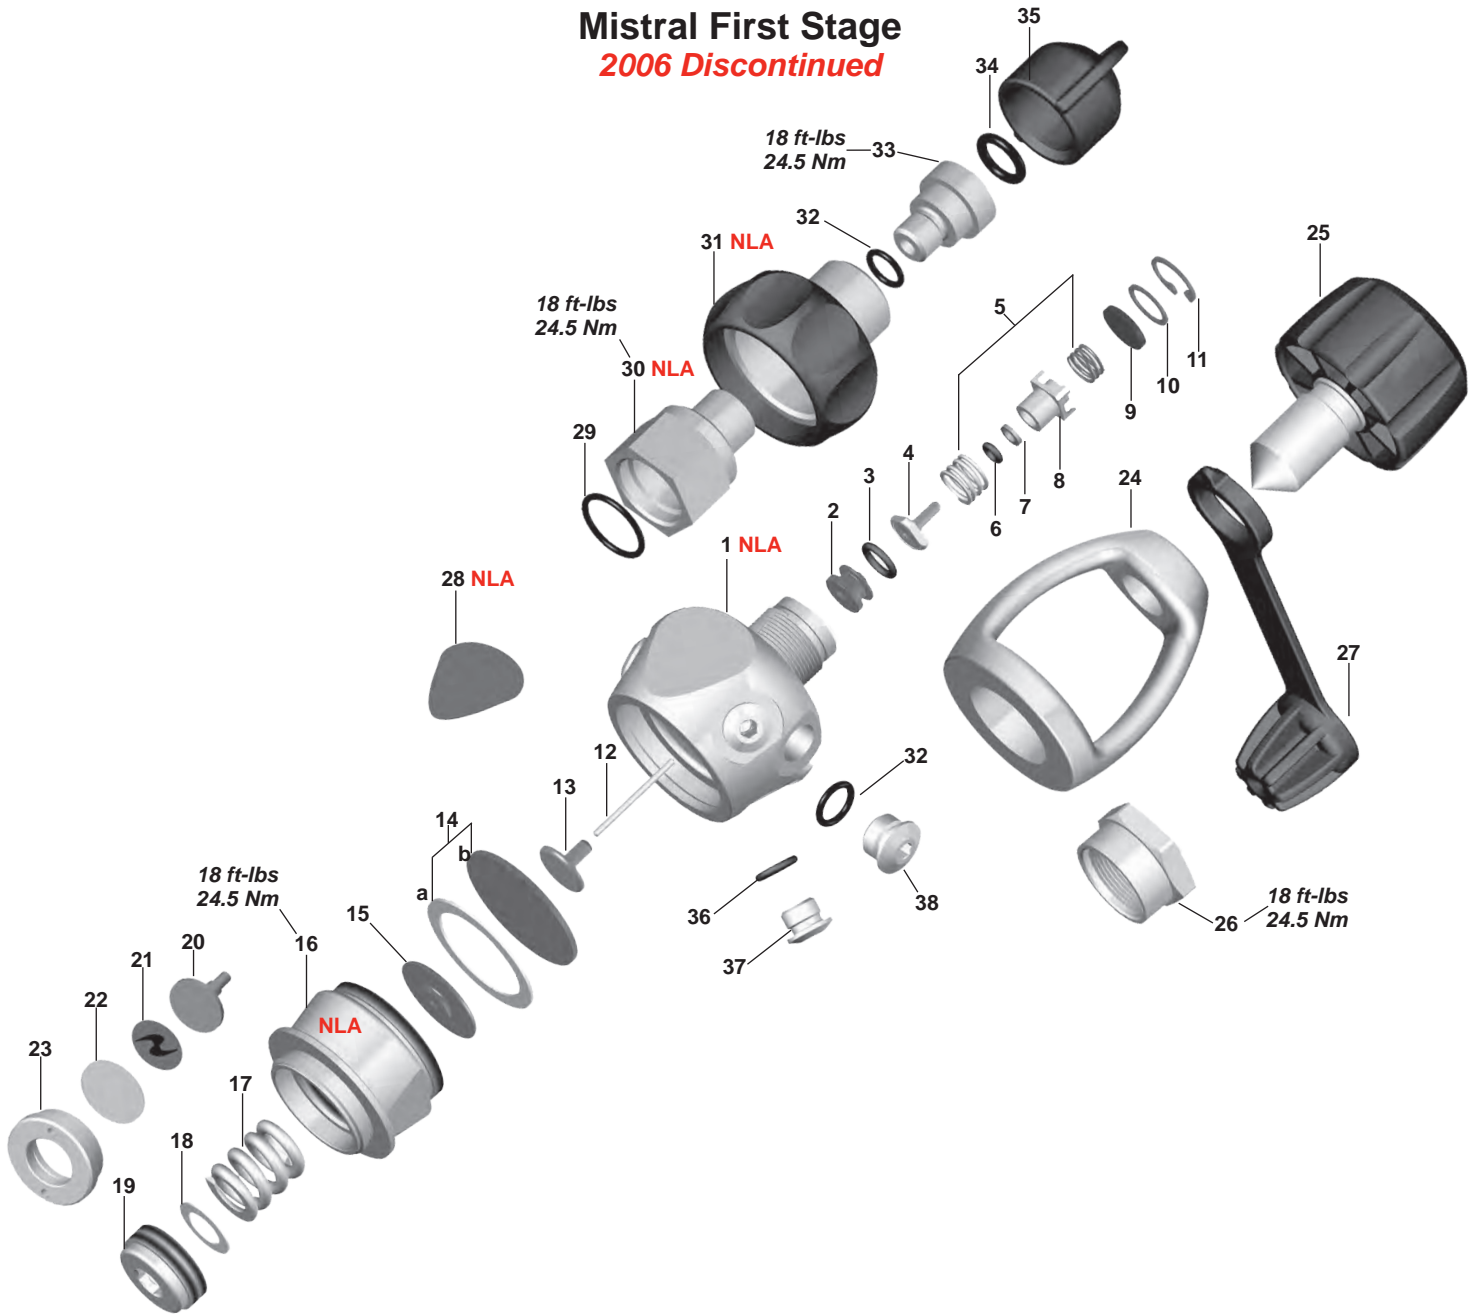

Mistral First Stage
2006 Discontinued

KEY#	PART#	DESCRIPTION
-----	900016/RA121118	Mistral Overhaul Parts Kit (complete)
1-----	NLA	Body
2-----	127585/RG911531	Crown
3-----	820038P/RG911843	O-ring (20 pk)
4-----	105940/RG911444	HP Seat
5-----	101509	Spring Kit (includes both springs)
6-----	820080P/RG911849	O-ring (20 pk)
7-----	119129/RG911347	Backup Ring
8-----	105324/RG911787	Spring Block
9-----	105106/RG911785	Filter
10-----	124628/RG911445	Filter Washer
11-----	863051/RG911809	Circlip
12-----	102002/RG911779	Pin
13-----	101569/RG911291	Pin Support
14-----	103425/RG911834	Diaphragm Kit (includes 14a & 14b)
15-----	124560/RG911430	Spring Pad
16-----	NLA	Spring Retainer
17-----	106356/RG911349	Spring
18-----	845097/RG911808	Washer

KEY#	PART#	DESCRIPTION
19-----	106026/RG911396	Adjustment Screw
20-----	106319/RG911392	Piston
21-----	125713/RG911480	Aqua Lung Logo Decal
22-----	106337/RG911395	Diaphragm
23-----	125924/RG912183	Diaphragm Retainer
24-----	106843/124610/RG911440	Yoke, Satin
25-----	128631/RG911620	Yoke Screw
26-----	103162/RG911436	Yoke Retainer
27-----	124555/RG911427	Dust Cap
28-----	NLA	Mistral Decal
29-----	820017P	O-ring (10 pk)
30-----	NLA	DIN Adapter
31-----	NLA	Handwheel
32-----	820072P/RG911462	O-ring (20 pk)
33-----	106056	Handwheel Retainer
34-----	820094P/RG911846	O-ring (20 pk)
35-----	124665/RG911450	DIN Cap
36-----	820011P/RG911842	O-ring (20 pk)
37-----	103133/RG911380	Plug, MP Port, 3/8"
38-----	103137/RG911381	Plug, HP Port, 7/16"

Part numbers in **BOLD ITALICS** are included in the service kit