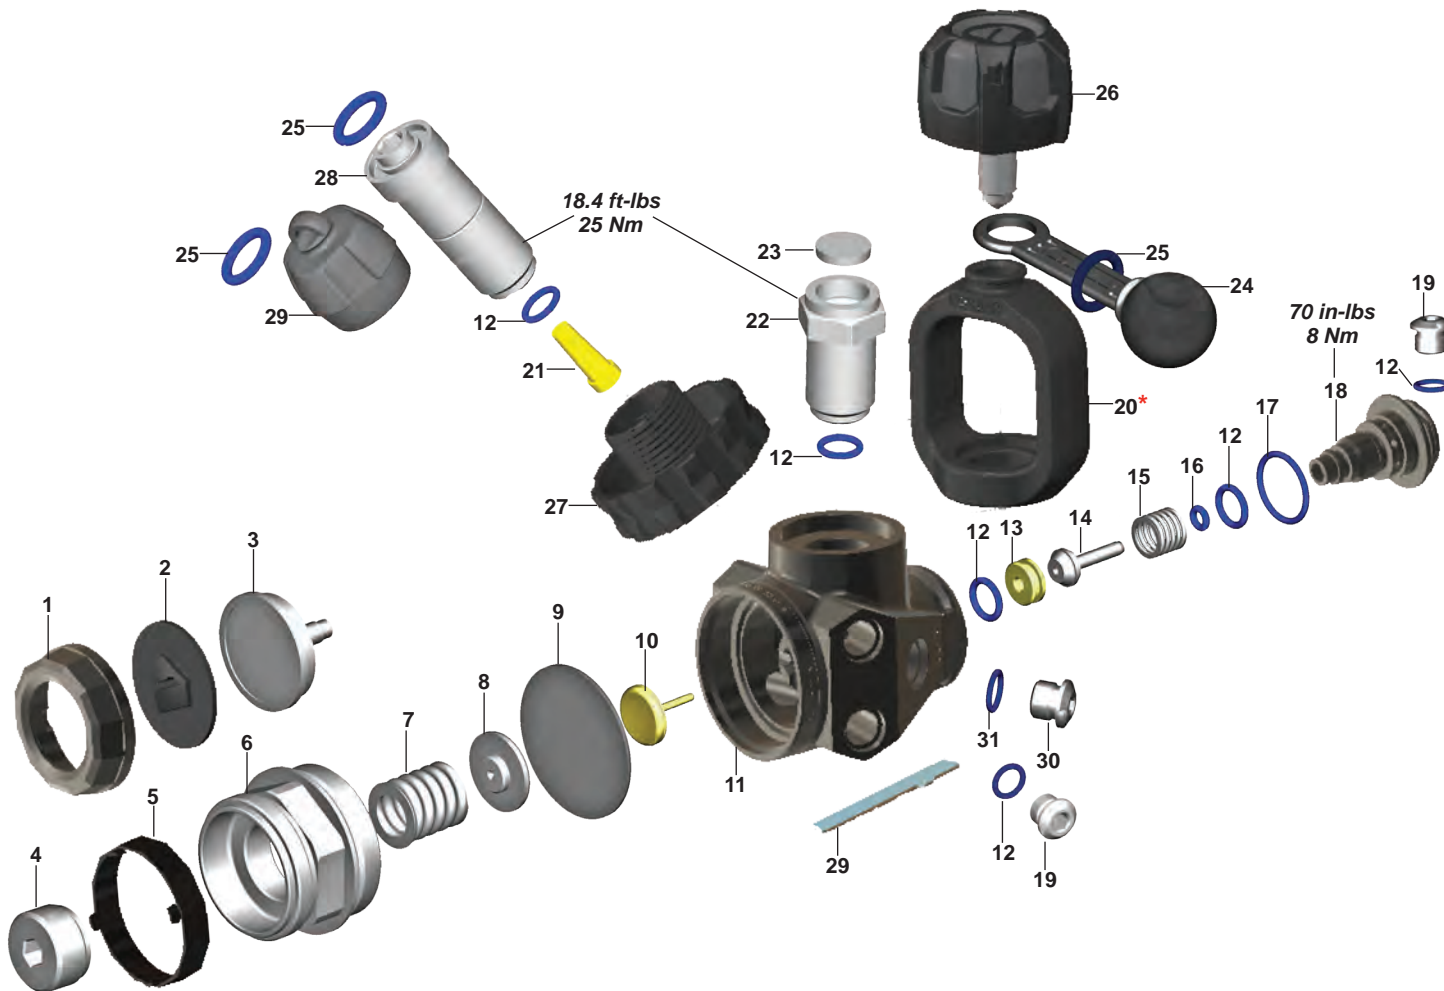

Black Sapphire 2015-2016 Discontinued

NOTE: The original yoke clamp (20) for the Black Sapphire is no longer available. You can replace with the yoke clamp for the Tungsten regulator. Be aware the Tungsten finish is not an exact color match for the Black Sapphire.

KEY#	PART#	DESCRIPTION
-----	AP0241/RT141114	Service Kit, Diaphragm First Stage
1 ----	AP7308/RG912156	Environmental End Cap
2 ----	AP7309/RG912416	Hydrostatic Diaphragm
3 ----	AP1483/RG912067	Hydrostatic Transmitter
4 ----	AP1474/RG912061	Spring Adjuster
5 ----	AP7306/RG912155	Clamp Ring
6 ----	AP14731/RG912303	Diaphragm Clamp, Chrome, XTX
7 ----	AP1475/RG912271	Spring
8 ----	AP1476/RG912362	Spring Carrier
9 ----	AP1478/RG912062	Diaphragm
10 ----	AP5722/RG912115	Valve Lifter
11 ----	AP7307/RG912335	Body, Blk Sapphire
12 ----	AP1409P/RG912229	O-ring (10 pk)
13 ----	AP5721/RG912114	Removable HP Valve Seat (Crown)
14 ----	AP1419/RG912048	HP Valve
15 ----	AP1415/RG912047	Spring
16 ----	AP1299P/RG912227	O-ring (10 pk)

KEY#	PART#	DESCRIPTION
17 ----	AP1300P/RG912228	O-ring (10 pk)
18 ----	AP53095BS/RG911118	5th Port
19 ----	AP1408/RG912042	3/8" MP Blanking Plug
20 ----	AP1403PVDS/RG912298	*Yoke Clamp, Tungsten
21 ----	AP1472/RG912059	Conical Filter (DIN)
22 ----	AP1407/RG912041	Yoke Clamp Connector, Chrome
23 ----	AP1406/RG912039	Filter, Porvair (Yoke)
	-----RA121117	Filter, Porvair (20pk)
24 ----	AP1404/RG912038	Protective Cap
25 ----	AP1166P/RG912224	O-ring (10 pk)
26 ----	AP7312/RG912417	Yoke Clamp Screw
27 ----	AP7310/RG912157	Handwheel, 300 Bar
28 ----	AP1471/RG912057	Handwheel Connector, Chrome
29 ----	AP6202/RG912127	Protective Cap, DIN
29 ----	AP7311/RG912354	Decal, Body
30 ----	AP1413/RG912045	7/16" HP Blanking Plug
31 ----	AP1445P/RG912453	O-ring (10 pk)

Part numbers in **BOLD ITALICS** indicate standard overhaul replacement part.