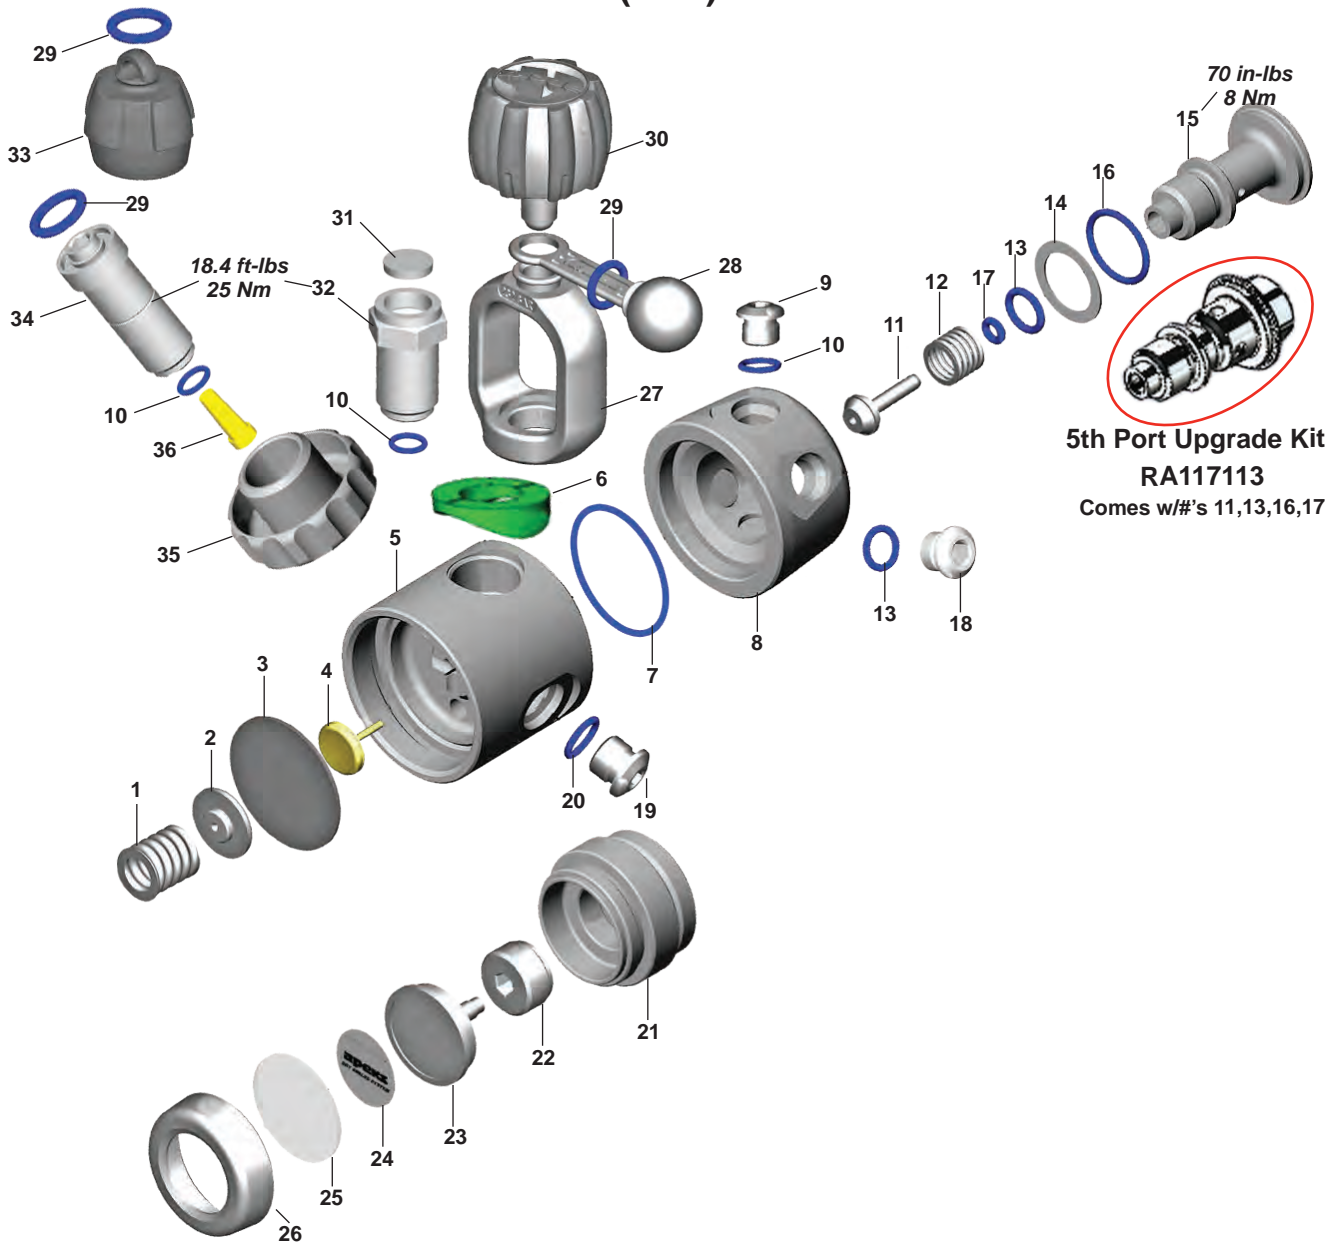

XTX50/40 (DST) 2006-Present

**5th Port Upgrade Kit
RA117113
Comes w/#'s 11,13,16,17**

KEY# PART# DESCRIPTION

- ----- **AP0241/RT141114** **Service Kit, Diaphragm First Stage**
- ----- AP0361F/RT129116 XTX50, First Stage only, w/Yoke
- ----- AP0361F1/RT129112 XTX50, First Stage only, w/DIN
- ----- AP0274/RA117113 5-Port Turret Upgrade Kit
- ----- AP0211/RA112112 Din Conversion Kit
- 1 ---- AP1475/RG912271 Spring
- 2 ---- AP1476/RG912362 Spring Carrier
- **3 ---- AP1478/RG912062 Diaphragm**
- 4 ---- AP1479/RG912063 Valve Lifter
- 5 ---- AP1480F/RG912305 Body w/Lazer Graphic
- 6 ---- AP1446/RG912053 Distance Piece
- **7 ---- AP1420P/RG912231 O-ring (10 pk)**
- 8 ---- AP5103/RG912106 Turret with 3/8" MP Port, XTX
- ----- AP1481/RG912306 Turret with 1/2" MP Port, ATX/TX
- 9 ---- AP1408/RG912042 Blanking Plug 3/8"
- **10 ---- AP1409P/RG912229 O-ring (10 pk)**
- **11 ---- AP1419/RG912048 HP Valve**
- 12 ---- AP1415/RG912047 Spring
- **13 ---- AP1410P/RG912230 O-ring (10 pk)**
- 14 ---- AP1414/RG912046 Thrust Washer
- 15 ---- AP1486/RG912307 Turret Retaining Bolt

KEY# PART# DESCRIPTION

- **16 ---- AP1438P/RG912232 O-ring (10 pk)**
- **17 ---- AP1299P/RG912227 O-ring (10 pk)**
- 18 ---- AP1487/RG912072 Blanking Plug 1/2", ATX, TX
- 19 ---- AP1413/RG912045 Blanking Plug 7/16"
- **20 ---- AP1445P/RG912453 O-ring (10 pk)**
- 21 ---- AP1473/RG912060 Diaphragm Clamp
- 22 --- AP1474/RG912061 Spring Adjuster
- 23 ---- AP1483/RG912067 Hydrostatic Transmitter
- 24 ---- AP1477F/RG912347 Decal
- **25 ---- AP1482/RG912065 Hydrostatic Diaphragm**
- 26 ---- AP1484/RG912068 Environmental End Cap
- 27 ---- AP1403/RG912036 Yoke Clamp
- 28 --- AP1404/RG912038 Protective Cap
- **29 ---- AP1166P/RG912224 O-ring (10 pk)**
- 30 ---- AP7312/RG912417 Yoke Clamp Screw, Comolded
- **31 ---- AP1406/RG912039 Filter, Porvair (Yoke)**
  -----RA121117
- 32 ---- AP1407/RG912041 Yoke Clamp Connector
- 33 ---- AP6202/RG912127 Protective Cap DIN
- 34 ---- AP1471/RG912057 Handwheel Connector
- 35 ---- AP1470/RG912055 Handwheel 300 Bar
- **36 ---- AP1472/RG912059 Conical Filter (DIN)**

Part numbers in **BOLD ITALICS** indicate standard overhaul replacement part.