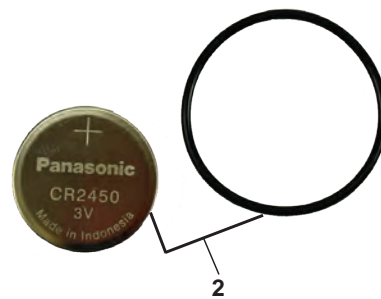

Aqua Lung i450T Computer

Discontinued

KEY#	PART#	DESCRIPTION

1	NS911138	Strap Kit, i450T, (w/2-pins), Black
	NS911139	Strap Kit, i450T, (w/2-pins), Blue
	NS911141	Strap Kit, i450T, (w/2-pins), White
2	NS911149	i450T Battery Kit (w/1-Screw/Grease)
N/S	NS911153	i450T Lens Protector, Stick On