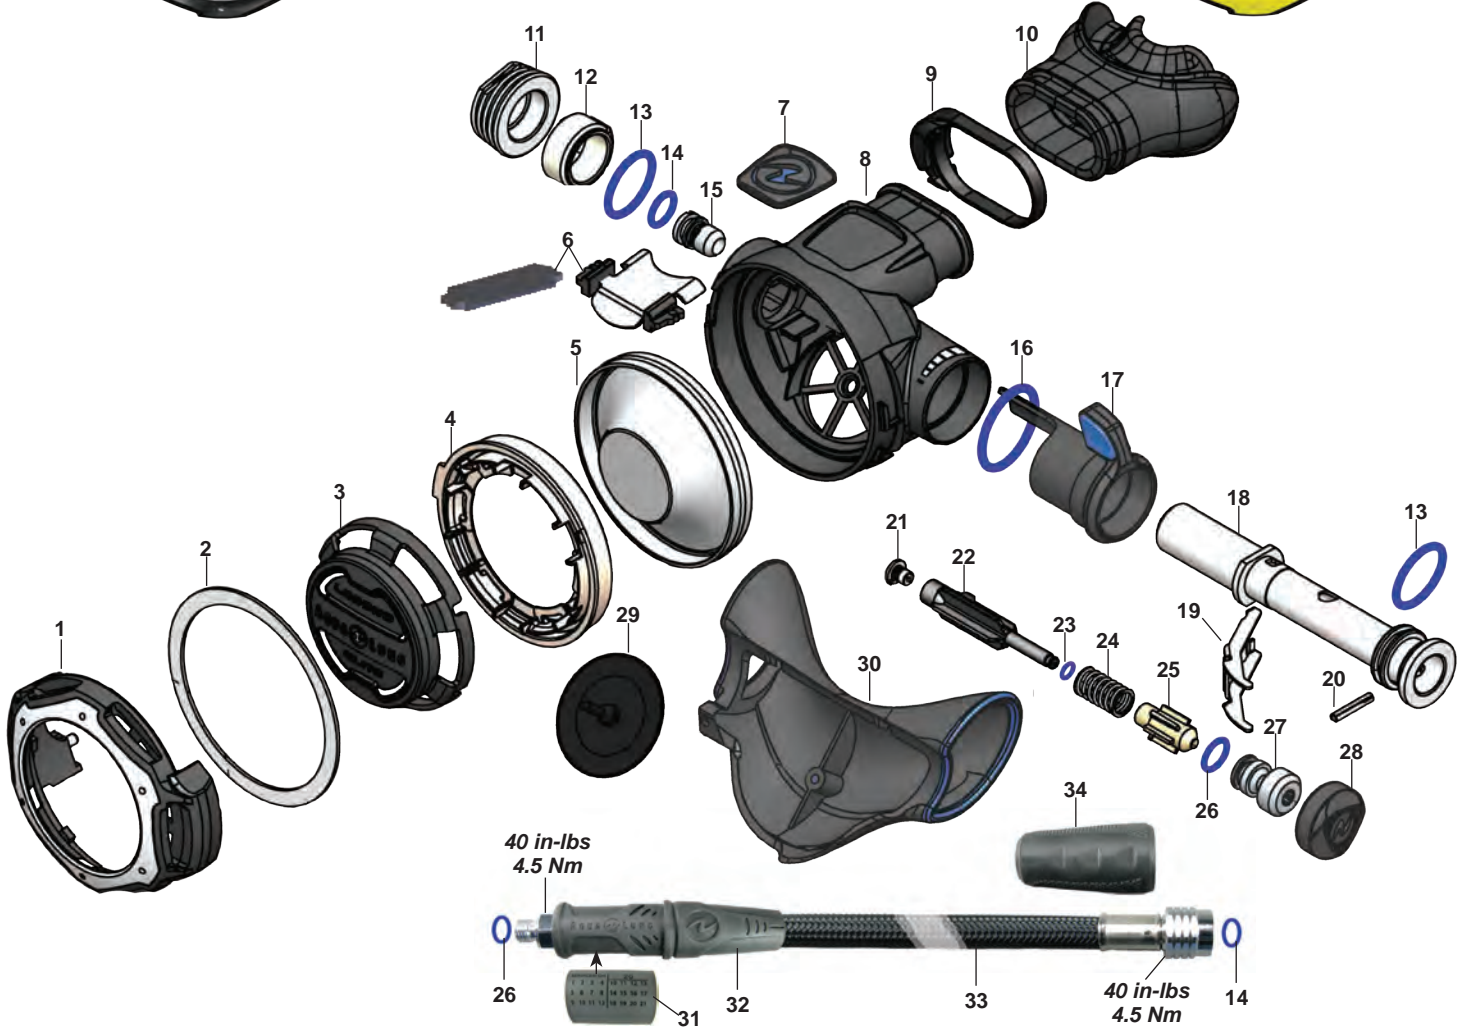

Leg3nd
2020-Present

KEY# PART# DESCRIPTION

-----	900023/RA121128	Overhaul Parts Kit
-----	RS119002	Leg3nd Second Stage Only
1----	RG911280	Front Cover w/Locker, Steel
-----	RG911281	Front Cover w/Locker, Yellow
2----	RG911272	Ring
3----	RG911286	Purge Cover, Leg3nd
-----	RG911283	Purge Cover, Octopus, Yellow
4----	129656/RG911959	Diaphragm Washer
5----	129657/RG911960	Diaphragm
6----	129648/RG911954	Baffle, Leg3nd
-----	129184/RG911661	Baffle, Octopus
7----	RG911267	Decal, Leg3nd
-----	RG911268	Decal, Octopus
8----	RG911288	Case, Leg3nd
9----	129154/RG911254	Mouthpiece, Clamp
10----	109438/RG911251	Mouthpiece, ComfoBite
-----	104138/RG911253	Mouthpiece, Standard, Octopus
11----	129631/RG911942	Heat Exchanger
12----	129652/RG911956	Spacer
13----	820015P/RG911844	O-ring (20 pk)
14----	820010P/RG911848	O-ring (20 pk)
15----	AP2033/RG912089	Crown

KEY# PART# DESCRIPTION

16----	AP1438P/RG912232	O-ring (10 pk)
17----	RG911273	Venturi Lever, Leg3nd
-----	RG911275	Venturi Lever, Octopus, Yellow
18----	129146/RG911645	Valve Body
19----	129178/RG912197	Lever
20----	AP1151/RG912025	Pin
21----	129638/RG912198	MP Seat
22----	AP2036/RG912090	Shuttle Valve
23----	AP2041P/RG912234	O-ring (10 pk)
24----	AP2021/RG912080	Spring
25----	AP2038SQ/RG912092	Counter-balance Chamber
26----	820011P/RG911842	O-ring (20 pk)
27----	129162/RG911653	Adjustment Screw
28----	129662/RG911964	Plug
29----	129174/RG912196	Exhaust Valve
30----	RG911277	Exhaust Cover
-----	RG911278	Exhaust Cover, Octopus, Yellow
31----	128624/RG911617	Service Date Sleeve
32----	127859/RG911584	Hose Protector, Black (for Braided hose)
33----	129807/RH119117	MP Hose, Braided, 3/8"x 29", Blk,w/Protect(2)
-----	129681/RH119116	MP Hose, Braided, 3/8"x 39", Yel,w/Protect (2)
34----	129636/RG911258	Hose Sleeve