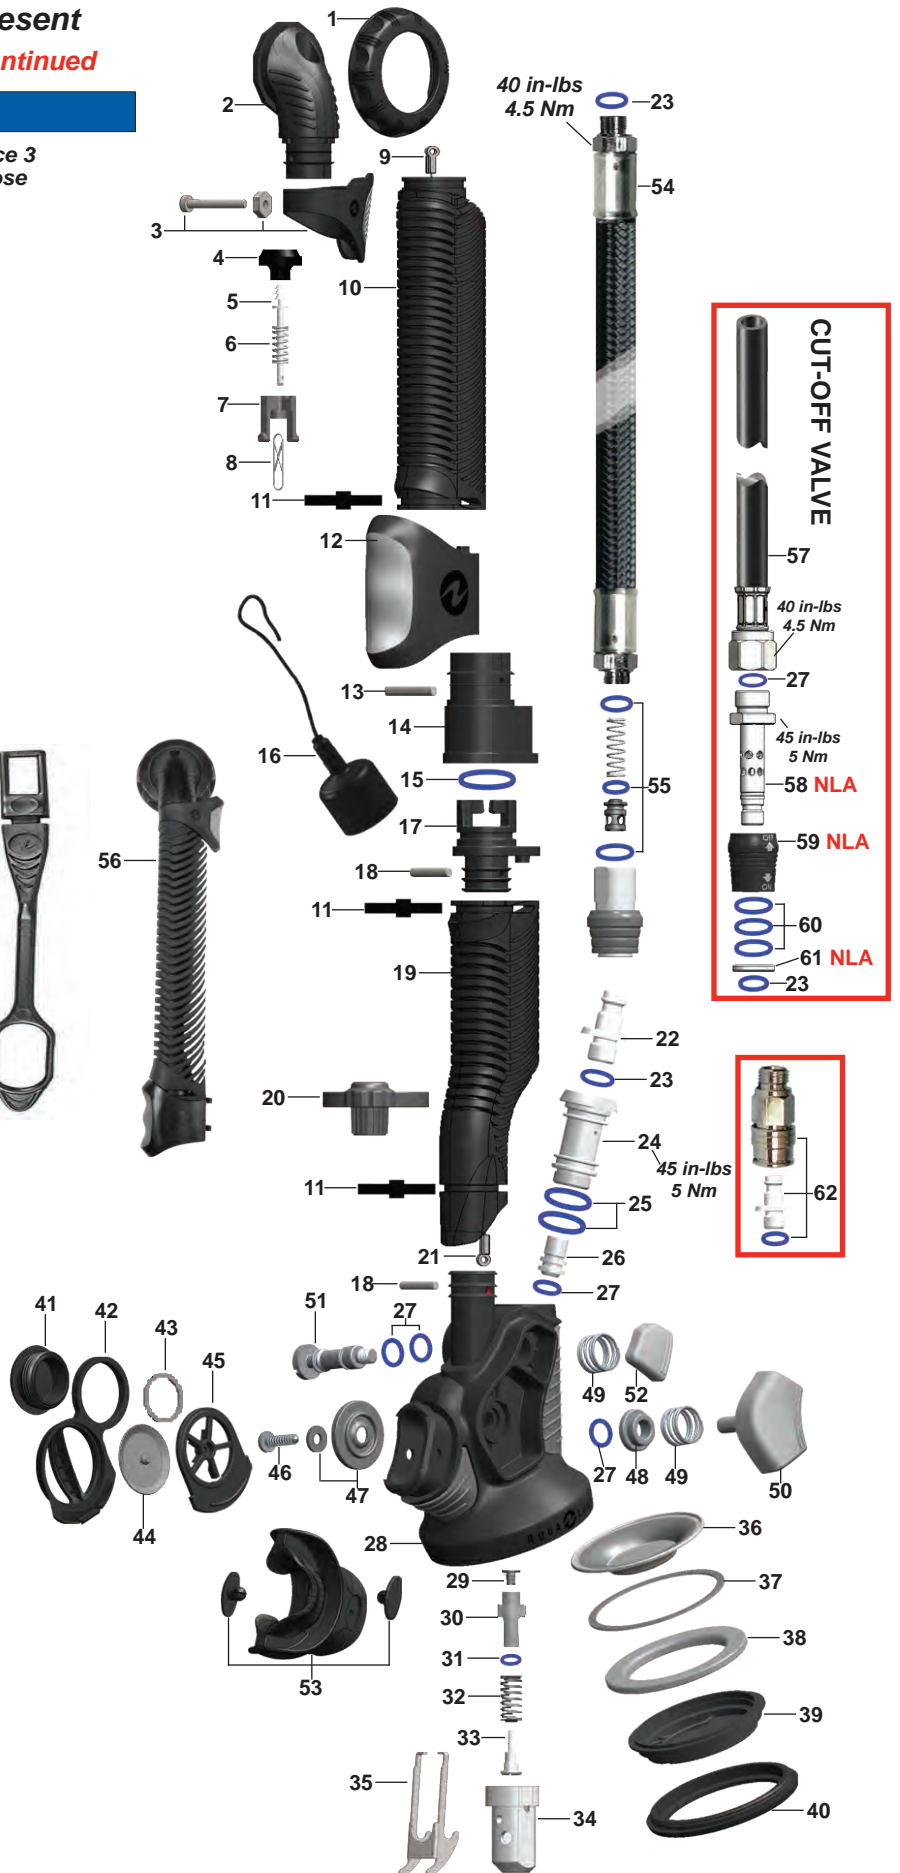

AIRSOURCE W/CUT-OFF VALVE

- 57..... **NLA** Hose, MP 3/8" x 25"
- 58 ..... **NLA** Fitting, Cut-Off Valve
- 59..... **NLA** Barrel, Cut-Off Valve
- 60..... **820312P/BC911237** *O-ring (10 pk)*
- 61..... **NLA** Washer
- 62..... 15140/**RA123000** *AirsourceQD Conversion Kit*

Anchorline Retainer
p/n 15285

Part numbers in **BOLD ITALICS** indicate standard overhaul replacement part.