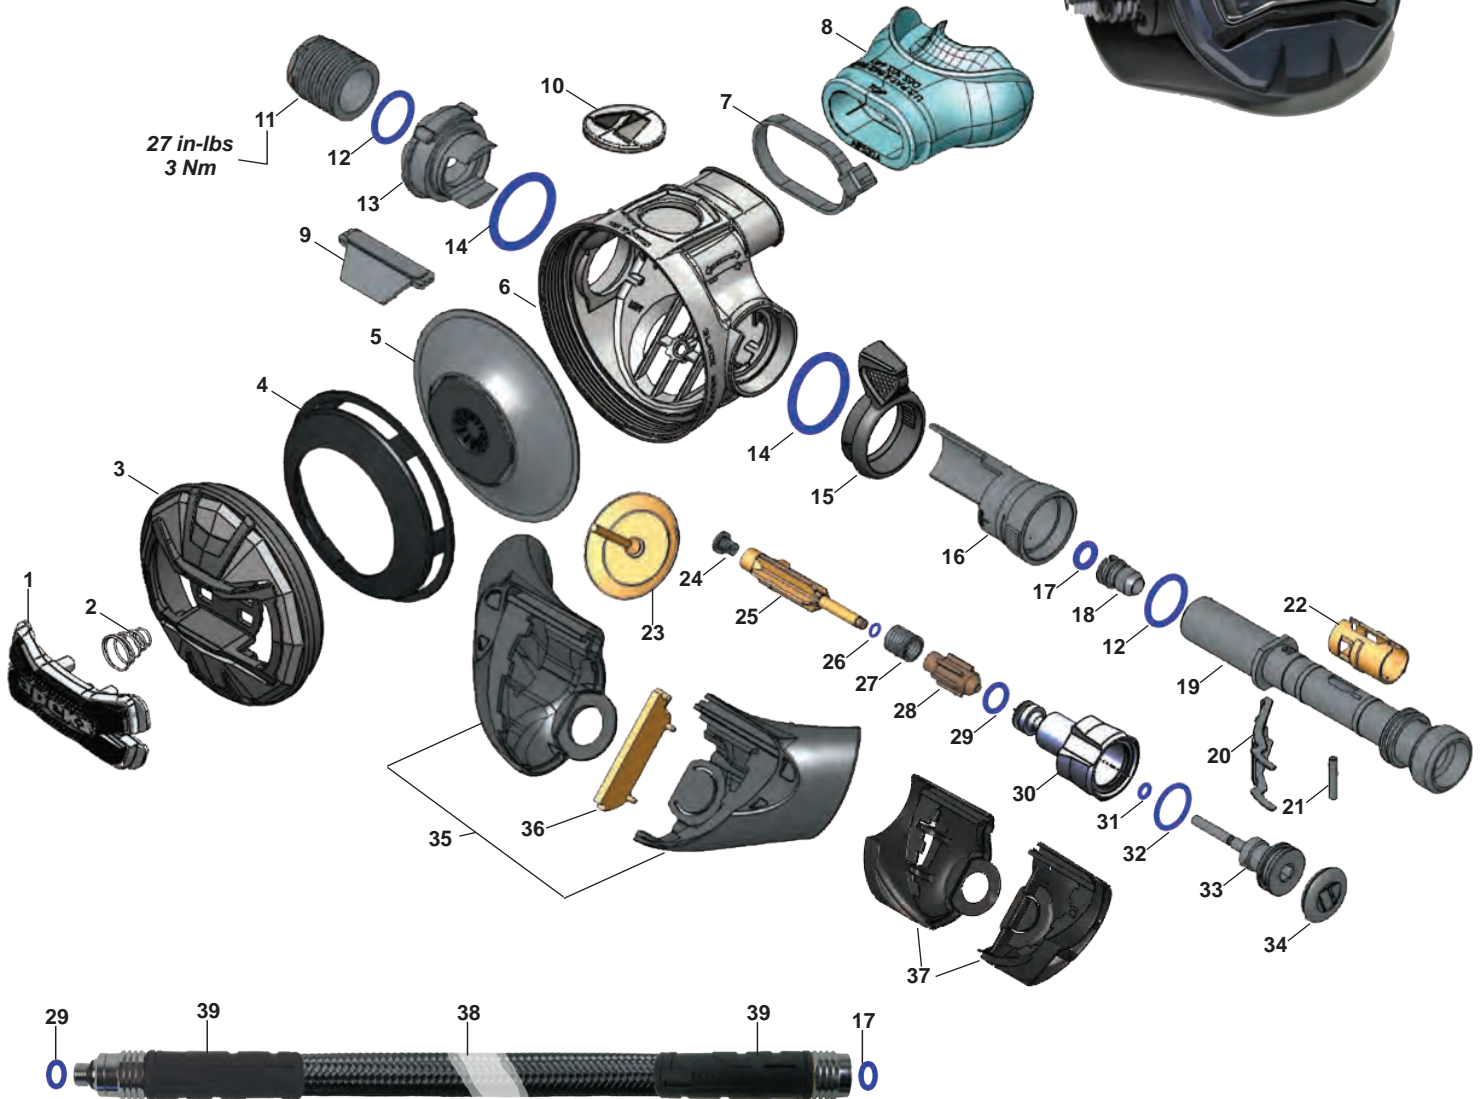

Black Sapphire 2015-2016 *Discontinued*

KEY#	PART#	DESCRIPTION
----	AP0219/RS135111	Universal Second Stage Service Kit
1----	AP0624BS/RG912147	Purge Button w/Spring, Blk Sapphire
2----	AP6222/RG912139	Spring
3----	AP7314/RG912420	Case Cover, Blk Sapphire
4----	AP5802/RG912384	Diaphragm Cover, Black
5----	AP5803/RG912123	Diaphragm
6----	AP7317/RG912338	Case
7----	RG912279	Mouthpiece Clamp
8----	AP5324K/RA117137	Comfobite Mouthpiece
9----	AP2037/RG912091	Deflector
10----	AP7318/RG912355	Decal
11----	AP5013PVD/RG912458	Heat Exchanger, PVD
12----	AP1267P/RG912225	O-ring (10 pk)
13----	AP6211/RG912129	Blanking Piece
14----	AP1438P/RG912232	O-ring (10 pk)
15----	AP6309/RG912148	Venturi Ring
16----	AP6213/RG912390	Venturi Lever Body
17----	AP1154P/RG912222	O-ring (10 pk)
18----	AP2033/RG912089	Seat
19----	AP6216/RG912133	Valve Spindle, Chrome

KEY#	PART#	DESCRIPTION
20----	AP2035/RG912281	Lever
21----	AP1151/RG912025	Spring Pin
22----	AP6215/RG912392	Spindle Collar
23----	AP6223/RG912196	Exhaust Valve
24----	AP2034/RG912198	MP Seat, Silicone
25----	AP2036/RG912090	Shuttle Valve
26----	AP2041P/RG912234	O-ring (10 pk)
27----	AP2021/RG912080	Spring
28----	AP2038SQ/RG912092	Counter-Balance Cylinder
29----	AP1409P/RG912229	O-ring (10 pk)
30----	AP7316/RG912337	Adjusting Screw
31----	AP5711P/RG912235	O-ring (10 pk)
32----	AP1159P/RG912223	O-ring (10 pk)
33----	AP6578/RG912151	Spring Adjuster
34----	AP5830/RG911873	Plug
35----	AP6220K/RA117144	Large Exhaust Tee, Set
36----	AP6230/RG912140	Exhaust Rib
37----	AP6219K/RA117143	Small Exhaust Tee, Set
38----	AP0198DSW/RH114135	Hose, Double Swivel 3/8" X 30"
39----	AP1461/RG912360	Hose Protector, Black (for Swivl Flex Hose)

Part numbers in **BOLD ITALICS** indicate standard overhaul replacement part.