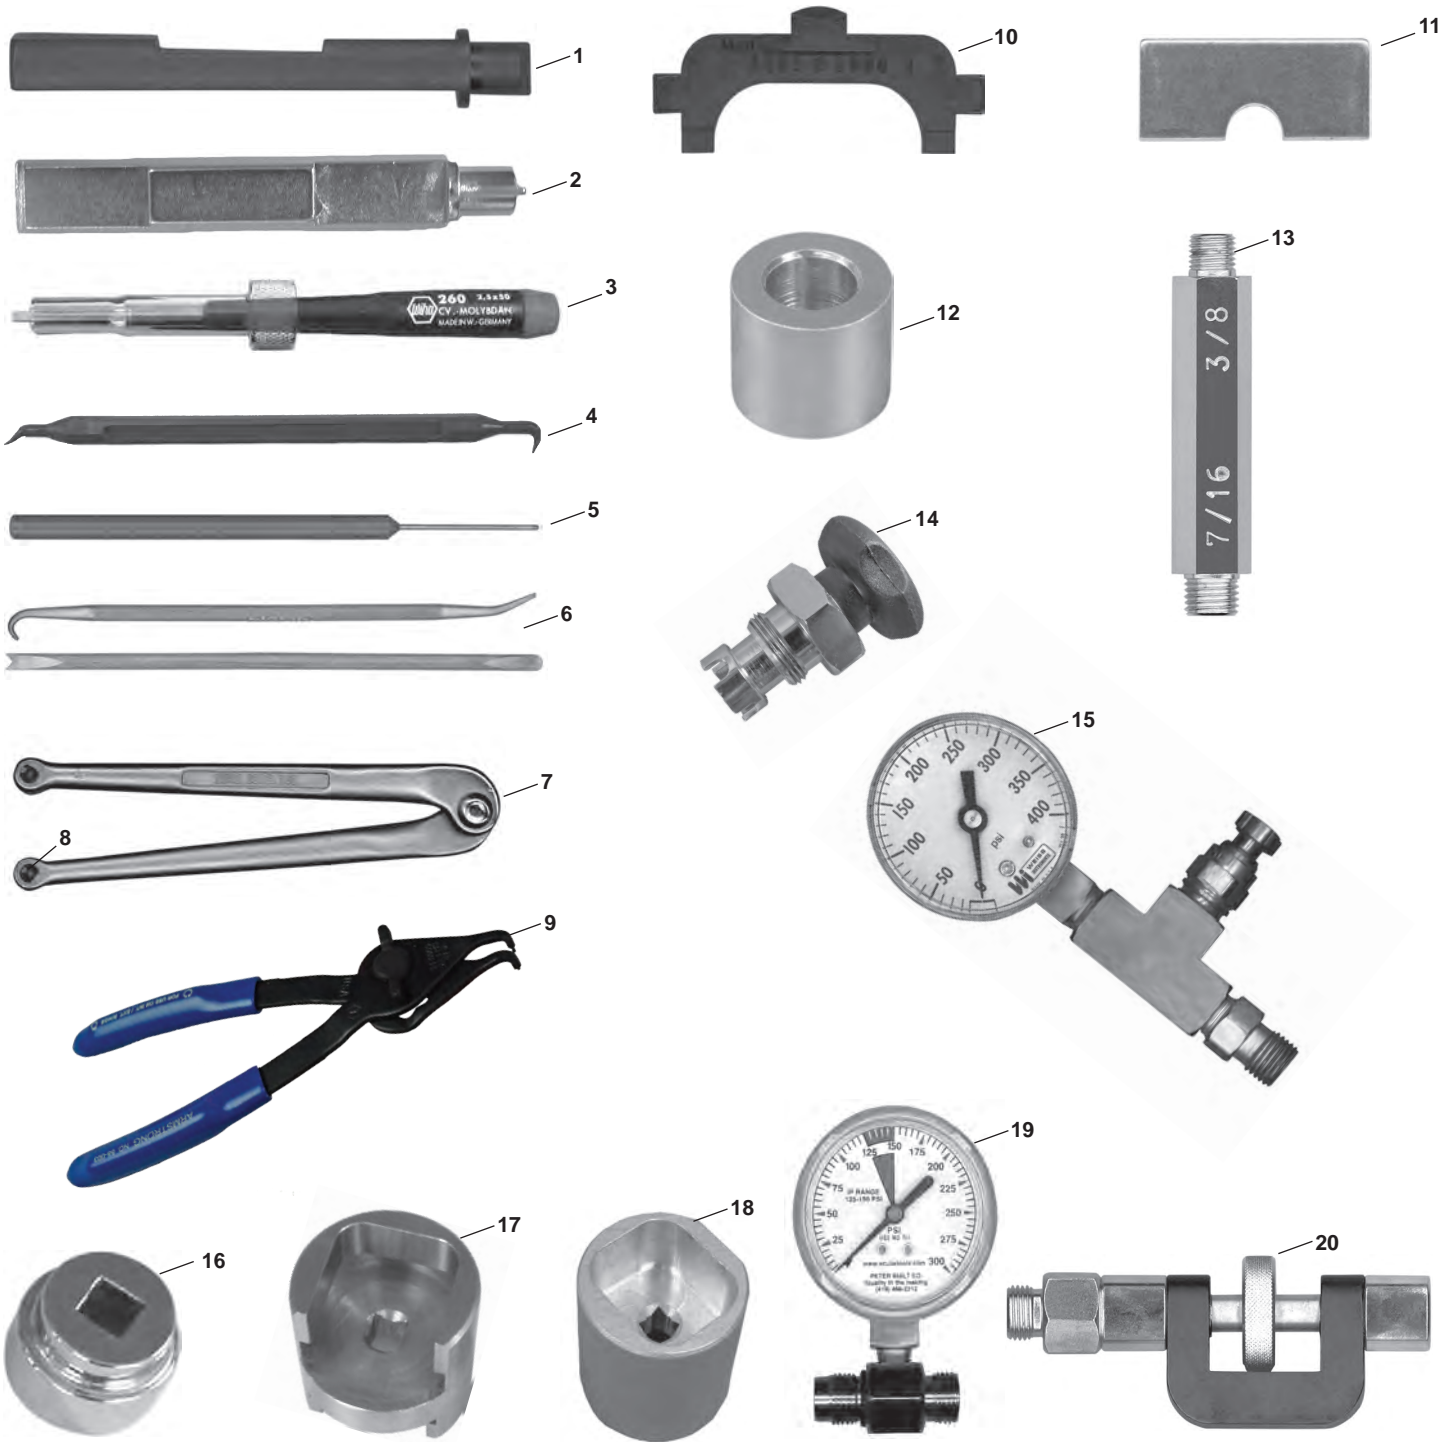

Aqua Lung Regulator Tools

KEY # PART # DESCRIPTION

- 1 ---- 125727/**RA122126** Crown Lever Adjustment Tool
- 2 ---- 127686/**RG911551** Kronos Seat/Lever Adjustment Tool
- 3 ---- 101680 Lever Height Adjustment Tool
- 4 ---- 103102 O-ring Tool, Plastic (5-pk)
- 5 ---- 109437 Seat Installation/Extraction Tool
- 6 ---- 944022 O-ring Tool Set
- 7 ---- 129198/**RA122128** Adjustable Face Spanner
- 8 ---- 129197/**RG911669** O-ring Replacement, Adj. Spanner (1 each)
- 9 ---- 111100 Circlip Pliers, Reversible
- 10 ---- 129001/**RA122127** Titan LX Retaining Ring/Lever Height Tool
- 11 ---- 081247 Supreme Retainer Wrench
- 12 ---- 111000/**RG146111** HP Spring Block Assy Guide

KEY # PART # DESCRIPTION

- 13 ---- 5116230/**RA122112** Socket, Inlet Fitting, 26mm
- 14 ---- 111003 Poppet Wrench, Conshelf
- 15 ---- 111610 Test Pressure Gauge, 400 PSI
- 16 ---- 111001/**RG146112** Socket, Spring Retainer, Legend/Mistral
- 17 ---- 122152/**RA122123** Socket, Spring Retainer, Titan/Cousteau
- 18 ---- 111002 Socket, Spring Retainer, Legend/Mistral
- 19 ---- 111605 Inline Test Gauge
- 20 ---- 100190 Inline Adjustment Tool, Slotted & Hexed
- N/S --- 108357 Deluxe Workmat with Windows