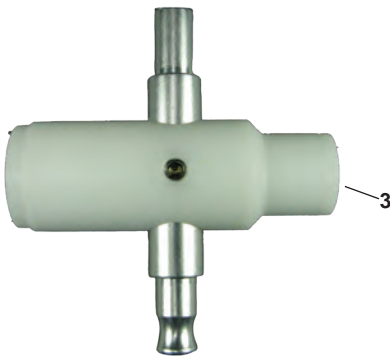

BC & Air Source • Valve • Drysuit

BC & AIR SOURCE TOOLS

1

2

3

4

5