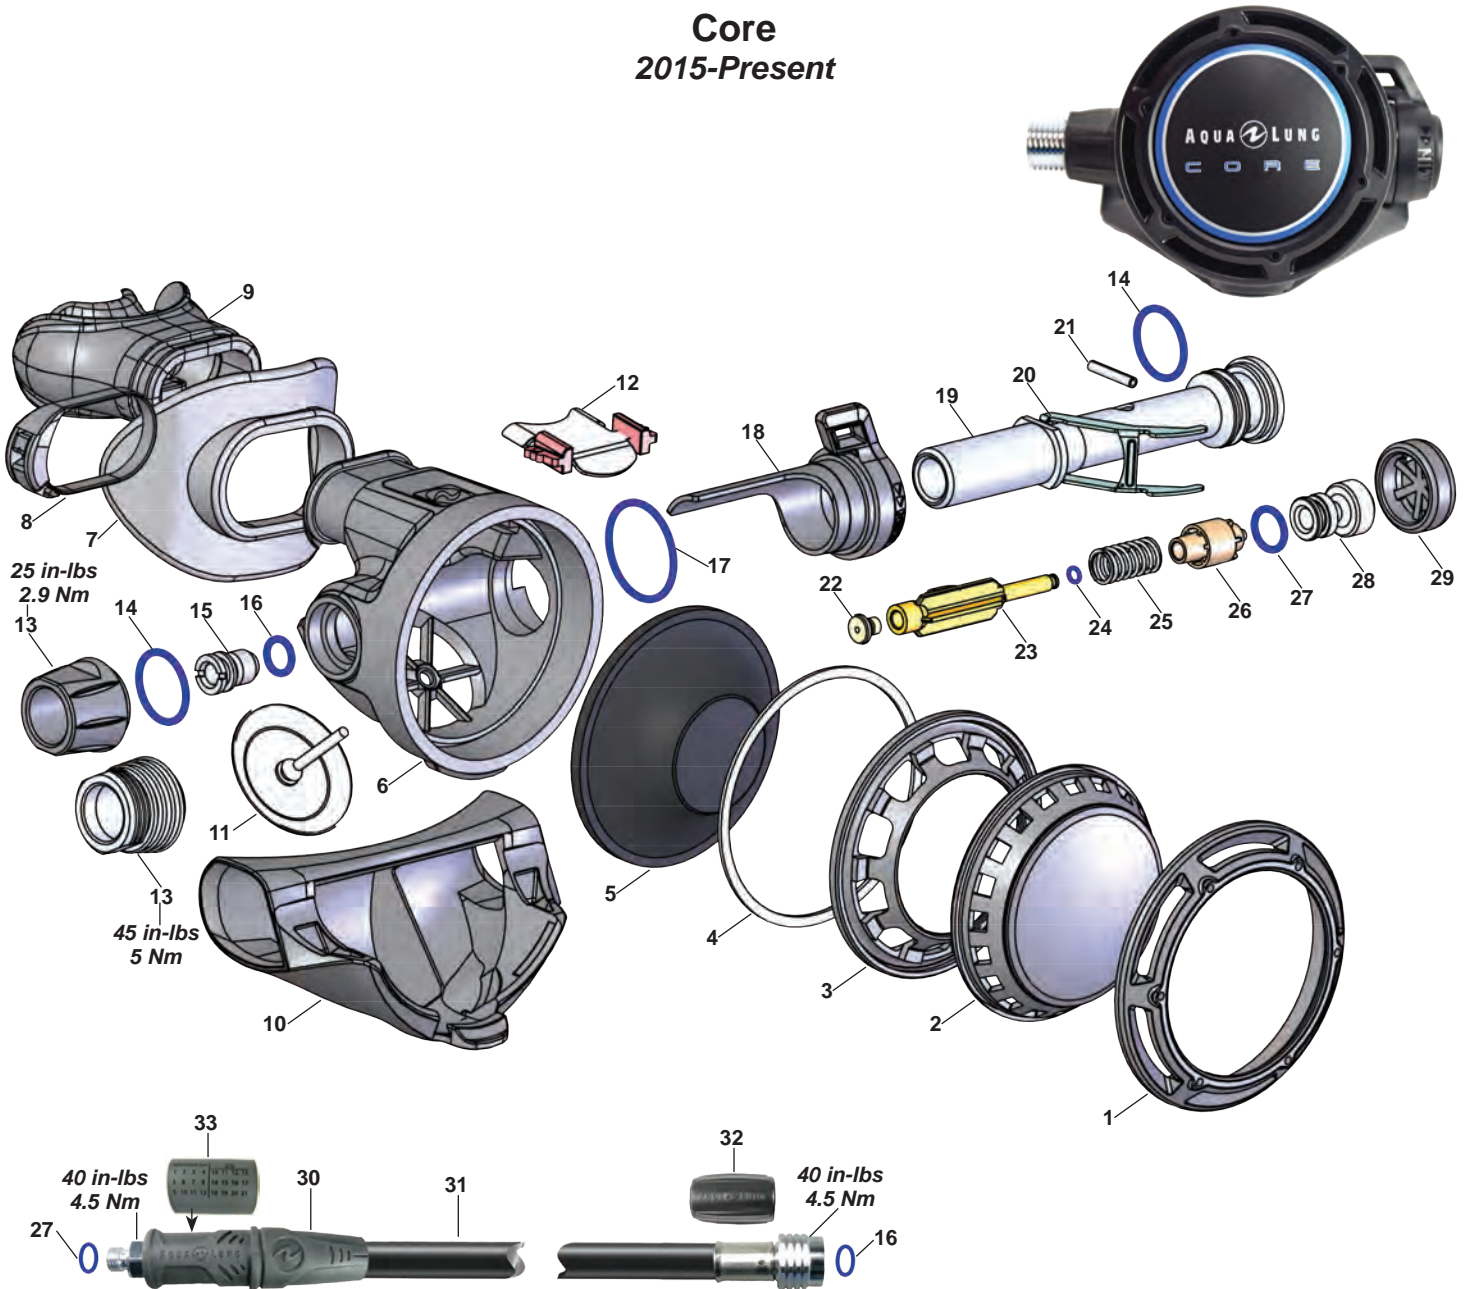

Core
2015-Present

KEY#	PART#	DESCRIPTION
----	900023/RA121128	Overhaul Parts Kit
----	129955/RS138113	Core Supreme, Second Stage Only
1----	129913/RG912011	Purge Retainer
2----	129912/RG912010	Purge Cover, Core
----	129918/RG912014	Purge Cover, Core Supreme
----	129917/RG912013	Purge Cover, Core Octo, Yellow
3----	129195/RG911667	Diaphragm Retainer
4----	129133/RG911640	Thrust Washer
5----	129150/RG911649	Diaphragm
6----	129931/RG911726	Case, Core
6----	129932/RG911727	Case, Core Supreme
7----	109512/RG911259	Lip Shield, Core Supreme
8----	129154/RG911254	Mouthpiece Clamp
9----	109438/RG911251	Mouthpiece, ComfoBite
----	104138/RG911253	Mouthpiece, Standard
10----	129908/RG912007	Exhaust Tee
11----	129174/RG912196	Exhaust Valve
12----	129648/RG911954	Baffle
13----	127818/RG911566	Retaining Nut
----	129914/RG912012	Heat Exchanger, Core Supreme

KEY#	PART#	DESCRIPTION
14----	820015P/RG911844	O-ring (20 pk)
15----	AP2033/RG912089	Crown
16----	820010P/RG911848	O-ring (20 pk)
17----	AP1438P/RG912232	O-ring (10 pk)
18----	129909/RG912008	Venturi Lever
19----	129146/RG911645	Valve Body
20----	129178/RG912197	Lever
21----	AP1151/RG912025	Pin
22----	129638/RG912198	MP Seat, Silicone
23----	AP2036/RG912090	Shuttle Valve
24----	AP2041P/RG912234	O-ring (10 pk)
25----	AP2021/RG912080	Spring
26----	129784/RG911984	Counter-balance Chamber
27----	820011P/RG911842	O-ring (20 pk)
28----	129162/RG911653	Adjustment Screw
29----	129911/RG912009	Plug
30----	124570/RG911255	Hose Protector, Black
31----	APF124563/RH119111	MP Hose, 3/8" x 30", Blk,w/Protector
----	APF124566/RH119112	MP Hose, 3/8" x 39", Yel, w/ Protector
32----	129160/RG911652	Hose Sleeve
33----	128624/RG911617	Service Date Sleeve

Part numbers in **BOLD ITALICS** indicate standard overhaul replacement part