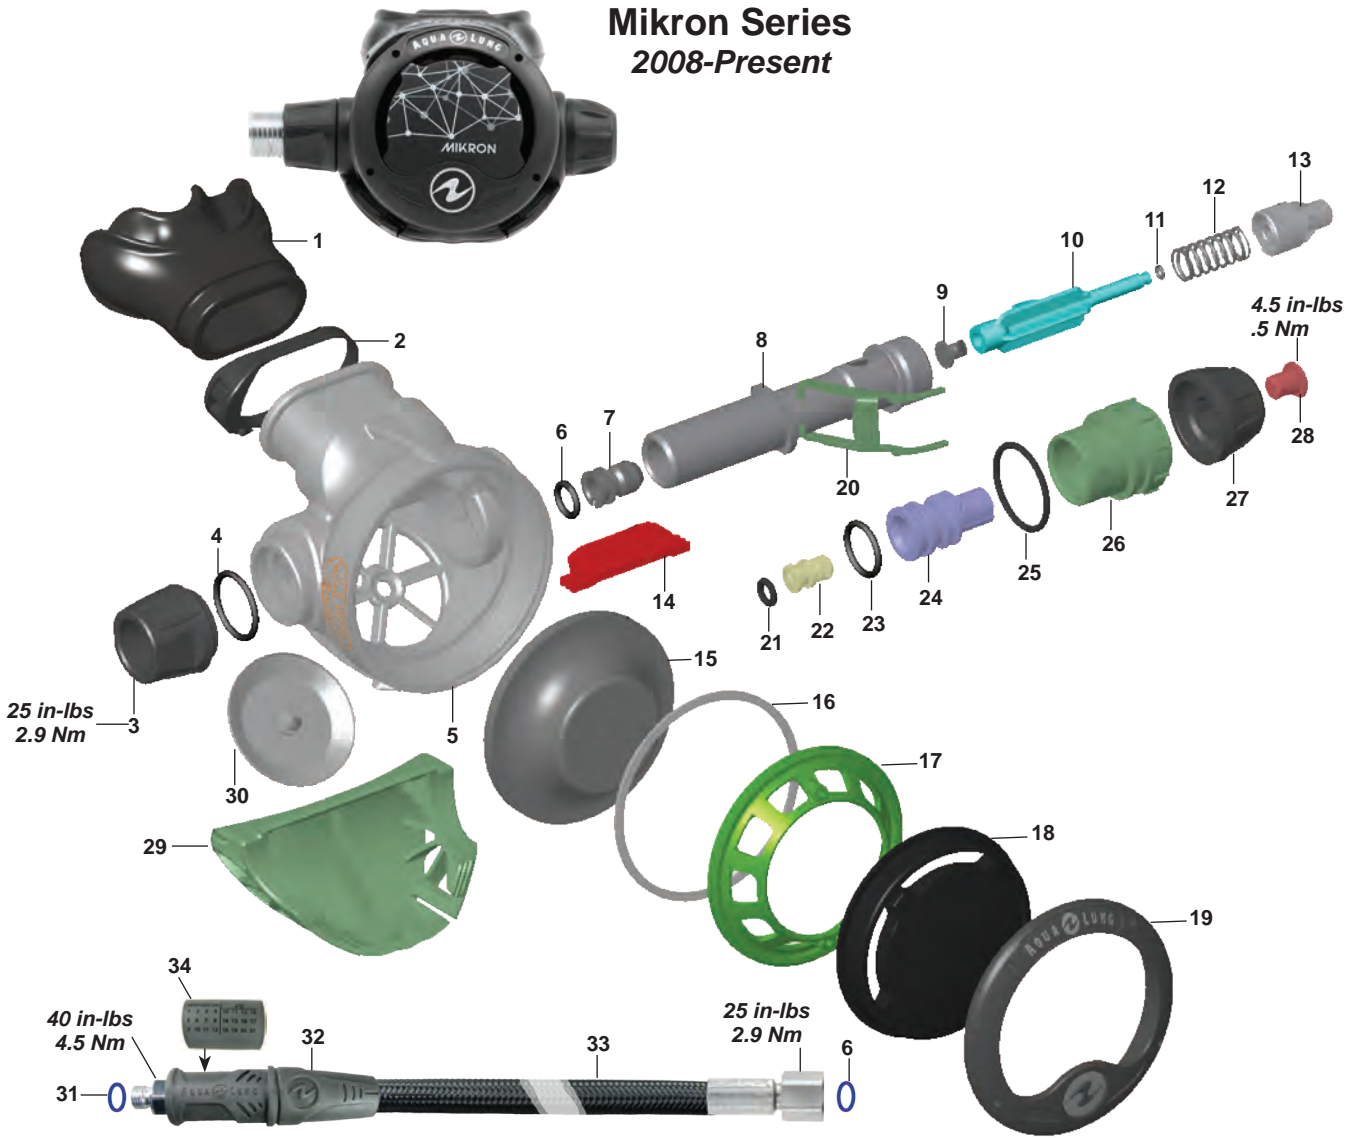

Mikron Series
2008-Present

KEY# PART# DESCRIPTION

-----	900023/RA121128	Overhaul Parts Kit
-----	RS125112	Mikron, Second Stage, Blk
1----	109438/RG911251	Mouthpiece, Comfobite
-----	127826/RG911252	Mouthpiece, Comfobite, Small
-----	104138/RG911253	Mouthpiece, Standard
2----	129154/RG911254	Mouthpiece Clamp
3----	127818/RG911566	Insert Screw
4----	820015P/RG911844	O-ring (20 pk)
5----	127811/RG911580	Case, Mikron, Blk
6----	820010P/RG911848	O-ring (20 pk)
7----	AP2033/RG912089	Crown
8----	127817/RG911565	Valve Body
9----	129638/RG912198	MP Seat, Silicone
10----	AP2036/RG912090	Shuttle Valve
11----	AP2041P/RG912234	O-ring (10 pk)
12----	AP2021/RG912080	Spring
13----	127607/RG911537	Counter-balance Chamber
14----	127827/RG911851	Baffle
15----	127816/RG911564	Diaphragm
16----	127815/RG911563	Washer, Diaphragm
17----	127814/RG911562	Retainer, Diaphragm, Black
-----	127887/RG911899	Retainer, Diaphragm, Blue

KEY# PART# DESCRIPTION

18----	RG911113	Purge Cover, Mikron, Black
-----	RG911112	Purge Cover, Mikron, Yellow
-----	127889/RG911900	Purge Cover, Mikron, Black/Blue
-----	127881/RG912193	Purge Cover, Mikron, Black/Pink
-----	127838/RG912191	Purge Cover, Mikron, Vanilla
19----	RG911114	Retaining Ring, Mikron
20----	127828/RG911573	Lever
21----	820007P/RG911845	O-ring (20 pk)
22----	127823/RG911570	Adjustment Screw
23----	820013P/RG912516	O-ring (20 pk)
24----	127822/RG911569	Cam, Mikron
25----	820018P/RG912519	O-ring (20 pk)
26----	127819/RG911567	Screw, Valve Body
27----	127821/RG911568	Adjusting Knob
28----	127877/RG911898	Plug, Mikron, Silver
-----	127846/RG911582	Plug, Mikron, Yellow
29----	127825/RG911572	Exhaust Tee
30----	129174/RG912196	Exhaust Valve
31----	820011P/RG911842	O-ring (20 pk)
32----	127859/RG911584	Hose Protector, Black (for Braided hose)
33----	129861/RH119114	MP Hose, Aquaflex 3/8" x 30" Blk w/Protect
-----	129862/RH119115	MP Hose, Aquaflex 3/8" x 39" Yel w/Protect
34----	128624/RG911617	Service Date Sleeve

Part numbers in **BOLD ITALICS** indicate standard overhaul replacement part