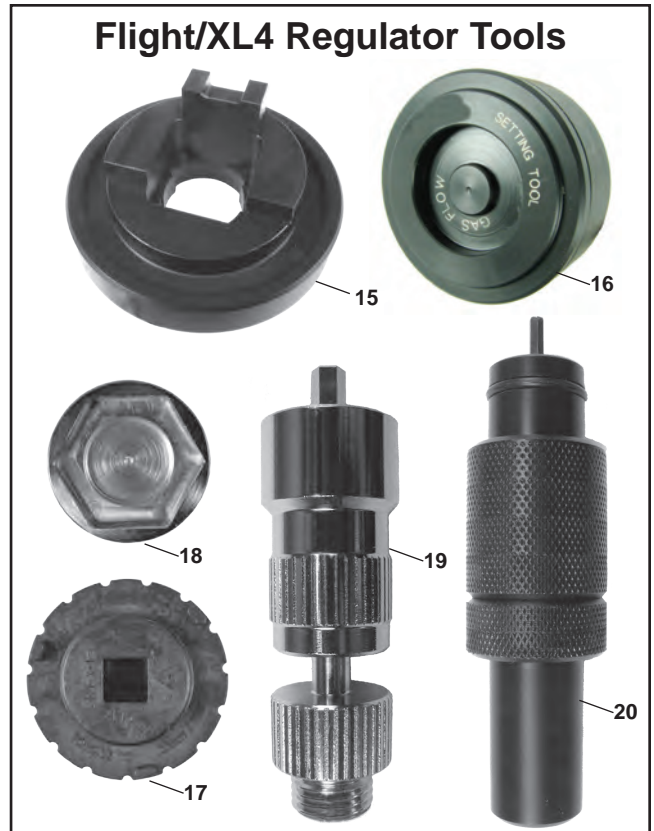

Flight/XL4 Regulator Tools

KEY# PART# DESCRIPTION

- 1 ---- AT47/RG911174 Wrench, 34mm (Thin)
- 2 ---- AT30/RG911143 Pin Spanner
- 3 ---- AT20/RG911125 XTX Cover/Lever Height Tool
- 4 ---- AT94/RA911112 Multi-Tool
- 5 ---- AT42/RG911164 TX100 Cover Tool
- 6 ---- AT45/RG911171 Spring Adjuster Tool
- 7 ---- AT62/RG911186 Egress Cover/Lever Height Tool
- 8 ---- AT70/RG911192 Lever Height Tool, TX100
- 9 ---- AT21/RG911132 Status, Valve Lifter Fastener
- 10 ---- AT20F/RG911126 2013 XTX Cover/Lever Height Tool

KEY# PART# DESCRIPTION

- 11 ---- AT51/RG911137 Seat Adjustment Tool
- 12 ---- AT79K/RG911233 O-ring Tool, (6-pak)
- 13 ---- AT89/RG911196 Blk Sapphire End Cap Tool
- 14 ---- AT93/RA911111 End Cap Tool, MTX
- 15 ---- AT77/RG911232 Venturi/Inlet Removal Tool, XL4/Flight
- 16 ---- AT103/RA911116 Lever Height Tool, XL4/Flight
- 17 ---- AT71/RG911161 Diaphragm Clamp Tool, XL4/Flight
- 18 ---- AT74/RG911225 Yoke Connector Socket, Flight
- 19 ---- AT72F/RG911195 Inline Adjustment Tool, XL4/Flight
- 20 ---- AT76/RG911227 Micro Adjuster Tool, XL4/Flight