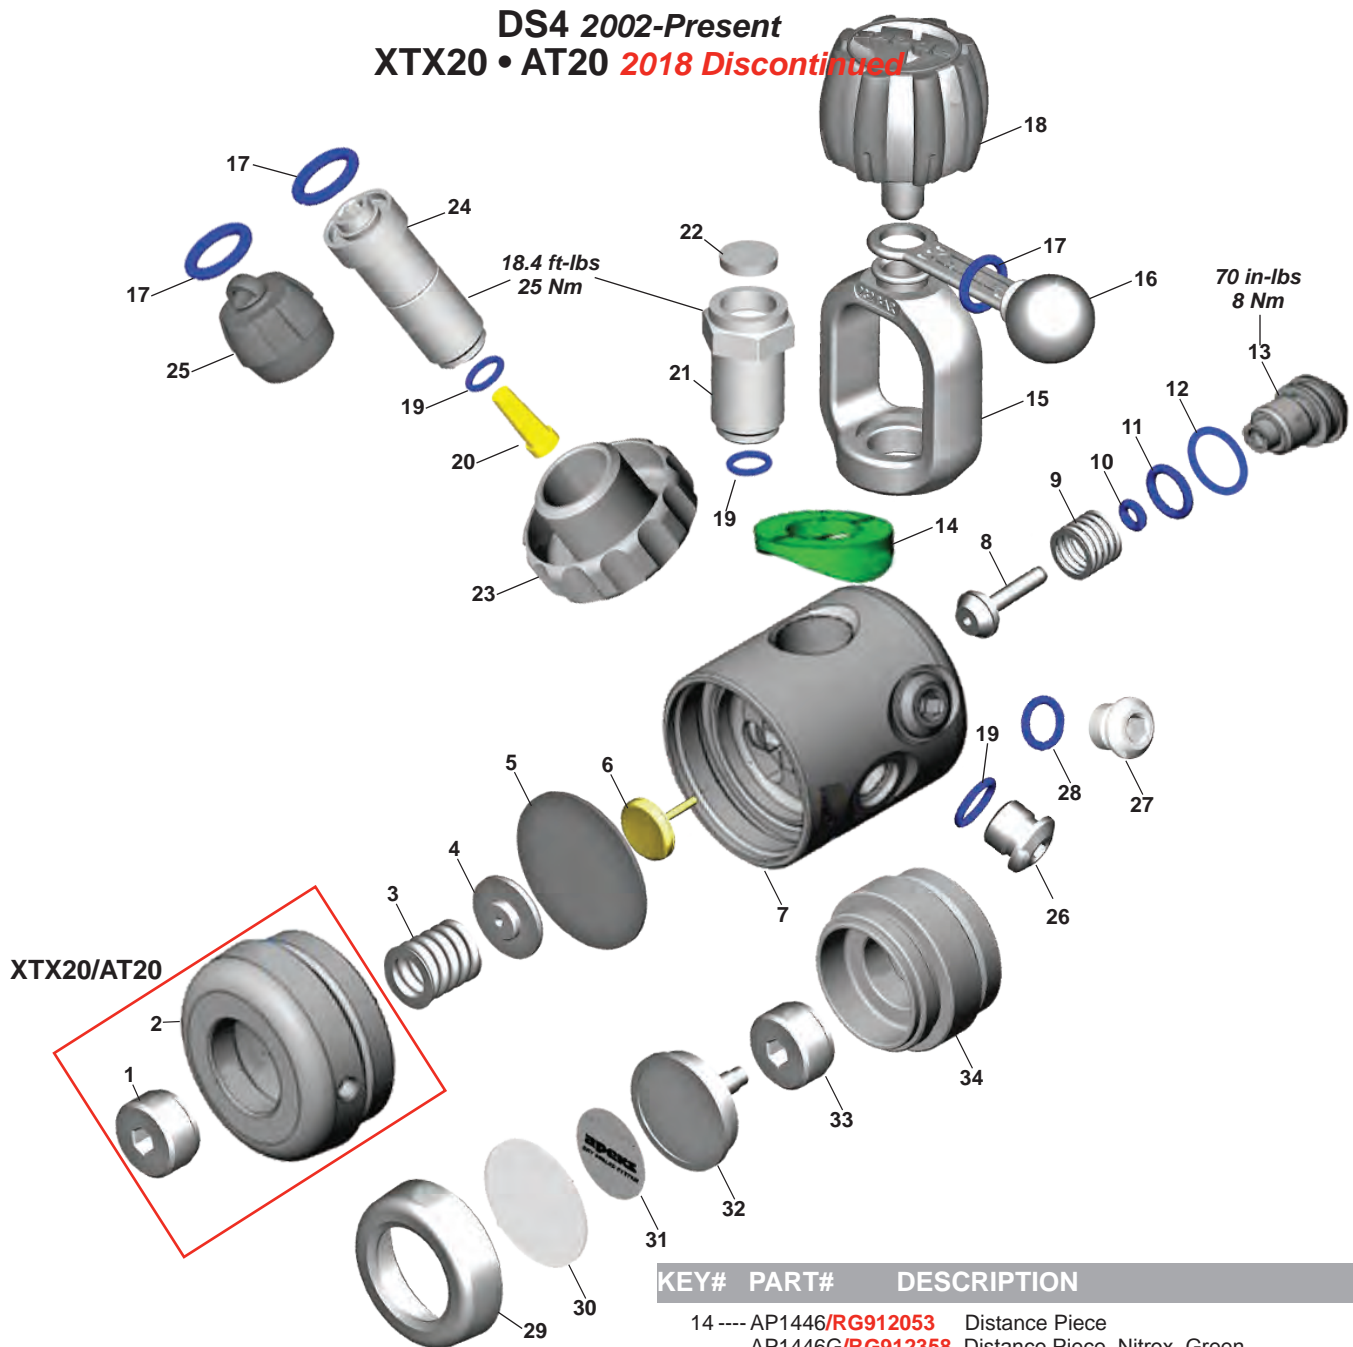

DS4 2002-Present
XTX20 • AT20 2018 Discontinued

KEY# PART# DESCRIPTION

KEY# PART# DESCRIPTION

-----	AP0241/RT141114	Service Kit, Diaphragm First Stages
-----	AP0527/RT134114	DS4 First Stage, Yoke, Dry Kit
-----	AP0528/RT134113	DS4 First Stage, DIN, Dry Kit
-----	AP0211/RA112112	DIN Conversion Kit
1----	AP14741/RG912304	Spring Adjuster, US4
2----	AP1485/RG912071	Diaphragm Cap, US4
3----	AP1475/RG912271	Spring
4----	AP1476/RG912362	Spring Carrier
5----	AP1478/RG912062	Diaphragm
6----	AP1479/RG912063	Valve Lifter
7----	AP5201/RG912107	Body
8----	AP1419/RG912048	HP Valve
9----	AP1415/RG912047	Spring
10----	AP1299P/RG912227	O-ring (10 pk)
11----	AP1410P/RG912230	O-ring (10 pk)
12----	AP1300P/RG912228	O-ring (10 pk)
13----	AP5202/RG912325	HP Balance Plug

14----	AP1446/RG912053	Distance Piece
-----	AP1446G/RG912358	Distance Piece, Nitrox, Green
15----	AP1403/RG912036	Yoke Clamp
16----	AP1404/RG912038	Protective Cap
17----	AP1166P/RG912224	O-ring (10 pk)
18----	AP7312/RG912417	Yoke Clamp Screw, Comolded
19----	AP1409P/RG912229	O-ring (10 pk)
20----	AP1472/RG912059	Conical Filter (DIN)
21----	AP1407/RG912041	Yoke Clamp Connector
22----	AP1406/RG912039	Filter, Porvair (Yoke)
-----	RA121117	Filter, Porvair (20pk)
23----	AP1470/RG912055	Handwheel 300 Bar, Chrome
24----	AP1471/RG912057	Handwheel Connector, Chrome
25----	AP6202/RG912127	DIN Protective Cap
26----	AP1408/RG912042	3/8" UNF Blanking Plug
27----	AP1413/RG912045	7/16" UNF Blanking Plug
28----	AP1445P/RG912453	O-ring (10 pk)
29----	AP1484/RG912068	Environmental Cap
30----	AP1482/RG912065	Hydrostatic Diaphragm
31----	AP1477F/RG912347	Decal
-----	AP14771/RG912457	Decal, Nitrox
32----	AP1483/RG912067	Hydrostatic Transmitter
33----	AP1474/RG912061	Spring Adjuster
34----	AP1473/RG912060	Diaphragm Clamp, DS4

Part numbers in **BOLD ITALICS** indicate standard overhaul replacement part.