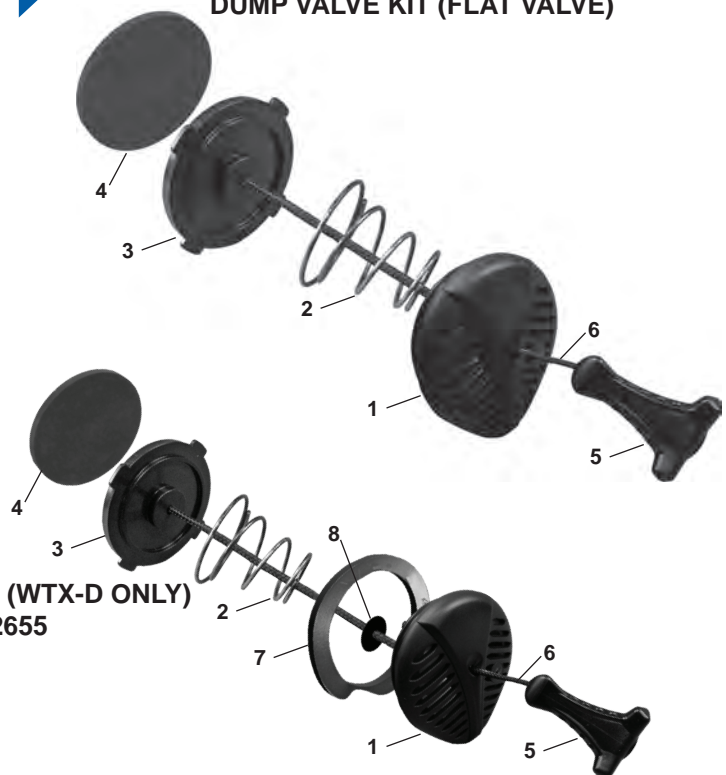

DUMP VALVE KIT (FLAT VALVE)

DUMP VALVE KIT (WTX-D ONLY) P/N 42655

Part numbers in **BOLD ITALICS** indicate standard overhaul replacement part.