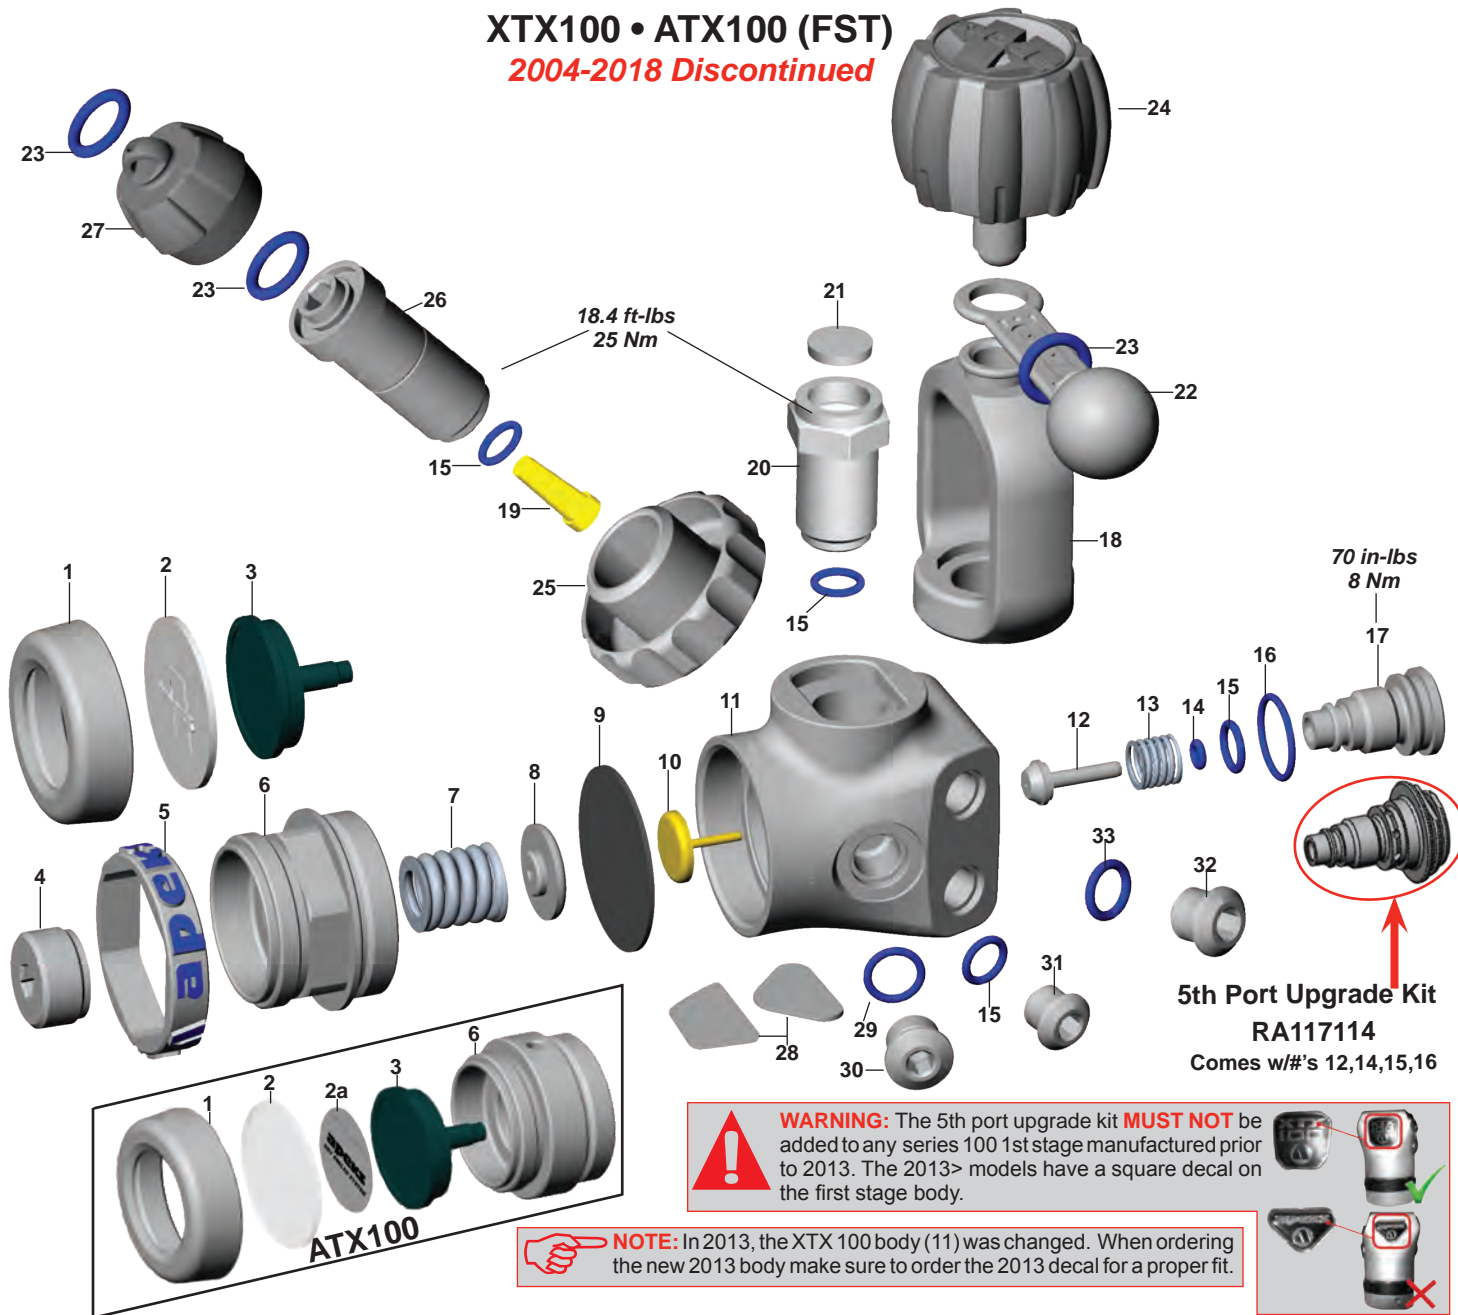

XTX100 • ATX100 (FST)

2004-2018 Discontinued

WARNING: The 5th port upgrade kit **MUST NOT** be added to any series 100 1st stage manufactured prior to 2013. The 2013> models have a square decal on the first stage body.

NOTE: In 2013, the XTX 100 body (11) was changed. When ordering the new 2013 body make sure to order the 2013 decal for a proper fit.

5th Port Upgrade Kit RA117114
Comes w/#'s 12,14,15,16

KEY# PART# DESCRIPTION

- ----- **AP0241/RT141114** **Service Kit, Diaphragm First Stage**
- ----- **AP0211/S/RA112115** **DIN Conversion Kit**
- ----- **AP02741/RA117114** **5th Port Upgrade Kit, 2013>XTX only**
- 1 ---- **AP1484/S/RG912070** **Environmental End CAP**
- 2 ---- **AP1482F1/RG912275** **Hydrostatic Diaphragm, XTX (3-color)**
- ----- **AP14821/RG912066** **Hydrostatic Diaphragm, XTX**
- ----- **AP1482/RG912065** **Hydrostatic Diaphragm, ATX**
- 2a ---- **AP1477F/RG912347** **Environmental Decal (ATX)**
- 3 ---- **AP1483/RG912067** **Hydrostatic Transmitter**
- 4 ---- **AP1474/RG912061** **Spring Adjuster**
- 5 ---- **AP5725/RG912376** **Molded Logo Ring, XTX**
- 6 ---- **AP14731/RG912303** **Diaphragm Clamp, XTX**
- ----- **AP1473/RG912060** **Diaphragm Clamp, ATX**
- 7 ---- **AP1475/RG912271** **Spring**
- 8 ---- **AP1476/RG912362** **Spring Carrier**
- 9 ---- **AP1478/RG912062** **Diaphragm**
- 10 ---- **AP1479/RG912063** **Valve Lifter**
- 11 ---- **AP5102F/RG912105** **Body, FST, 3/8" MP Port, XTX (2013>)**
- 12 ---- **AP1419/RG912048** **HP Valve**
- 13 ---- **AP1415/RG912047** **Spring**

KEY# PART# DESCRIPTION

- 14 ---- **AP1299P/RG912227** **O-ring (10 pk)**
- 15 ---- **AP1409P/RG912229** **O-ring (10 pk)**
- 16 ---- **AP1300P/RG912228** **O-ring (10 pk)**
- 17 ---- **AP5309/RG912108** **HP Balance Plug**
- 18 ---- **AP1403/S/RG912037** **Yoke Clamp**
- 19 ---- **AP1472/RG912059** **Conical Filter (DIN)**
- 20 ---- **AP1407/S/RG912299** **Yoke Clamp Connector**
- 21 ---- **AP1406/RG912039** **Filter, Porvair (Yoke)**
- ----- **RA121117** **Filter, Porvair (20pk)**
- 22 ---- **AP1404/RG912038** **Protective CAP**
- 23 ---- **AP1166P/RG912224** **O-ring (10 pk)**
- 24 ---- **AP7312/RG912417** **Yoke Clamp Screw, Comolded**
- 25 ---- **AP1470/S/RG912056** **Handwheel 300 bar**
- 26 ---- **AP1471/S/RG912058** **Handwheel Connector**
- 27 ---- **AP6202/RG912127** **Protective DIN CAP**
- 28 ---- **AP6308100/RG912353** **Decal, Body (2013>)**
- ----- **N/A** **Decal, Body (<2013) no sub**
- 29 ---- **AP1445P/RG912453** **O-ring (10 pk)**
- 30 ---- **AP1413/RG912045** **7/16" HP Blanking Plug**
- 31 ---- **AP1408/RG912042** **3/8" MP Blanking Plug**
- 32 ---- **AP1487/RG912072** **1/2" MP Blanking Plug (ATX only)**
- 33 ---- **AP1410P/RG912230** **O-ring (10pk)**

Part numbers in **BOLD ITALICS** indicate standard overhaul replacement part.