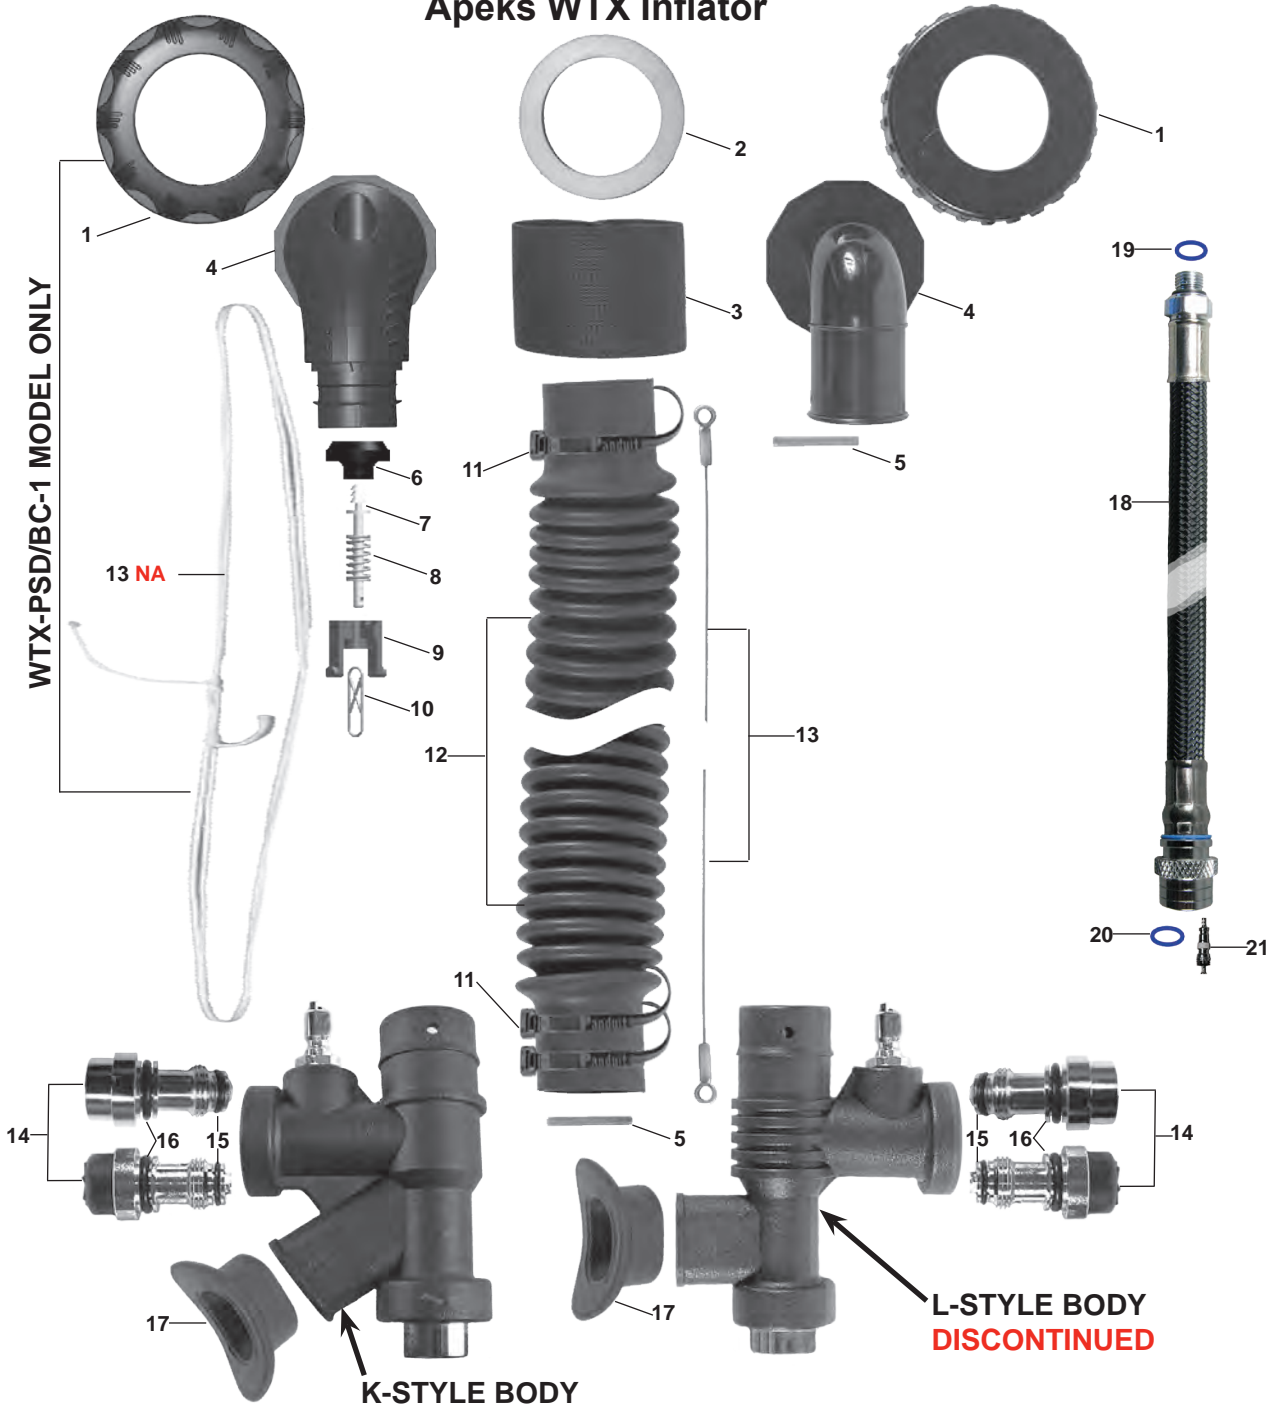

Apeks WTX Inflator

KEY#	PART#	DESCRIPTION
-----	42662/BC911117	Airway, Complete, K (WTX/WTX-D)
-----	15350/BC911116	Airway, Complete, K (WTX-D PSD)
-----	15778/BC911197	Lower Inflator Assembly, K (WTX/WTX-D/PSD)
1----	15706	Collar (WTX & WTX-D)
-----	15763	Collar (WTX-D PSD & BC-1)
2----	15309/BC911376	Gasket
3----	42783/BC911203	Retainer Loop
4----	15304	Elbow (WTX & WTX-D)
-----	15161/BC911159	Elbow (WTX-D PSD & BC-1)
5----	15610/BC911368	Retaining Pin
6----	778559/BC911359	Dump Valve, Poppet (WTX-D PSD & BC-1)
7----	15164/BC911232	Poppet Stem (WTX-D PSD & BC-1)
8----	15215	Spring (WTX-D PSD & BC-1)

KEY#	PART#	DESCRIPTION
9----	15162/BC911160	Poppet Guide (WTX-D PSD & BC-1)
10----	15178	Cable Hook (WTX-D PSD & BC-1)
11----	15719/BC911350	Clamp
12----	15756/BC911191	Ribbed Hose Flat 16" (WTX & WTX-D)
-----	15151	Ribbed Hose, 18" (WTX-D PSD & BC-1)
13----	15757/BC911192	Cable Assembly
-----	N/A	Spectra Cord, (WTX-D PSD & BC-1)
14----	15717/BC911184	Valve Module w/Brass Button
-----	15761/BC911194	Valve Module w/Plastic Button
15----	820312P/BC911237	O-ring (10 pk)
16----	820120P/RG911465	O-ring (20 pk)
17----	15759	Mouthpiece
18----	45827/BC911133	MP Braided Inflator Hose, 27"
19----	820011P/RG911842	O-ring (20 pk)
20----	820043P	O-ring (10 pk)
21----	778565/BC911360	Valve Core

Part numbers in **BOLD ITALICS** indicate standard overhaul replacement part.