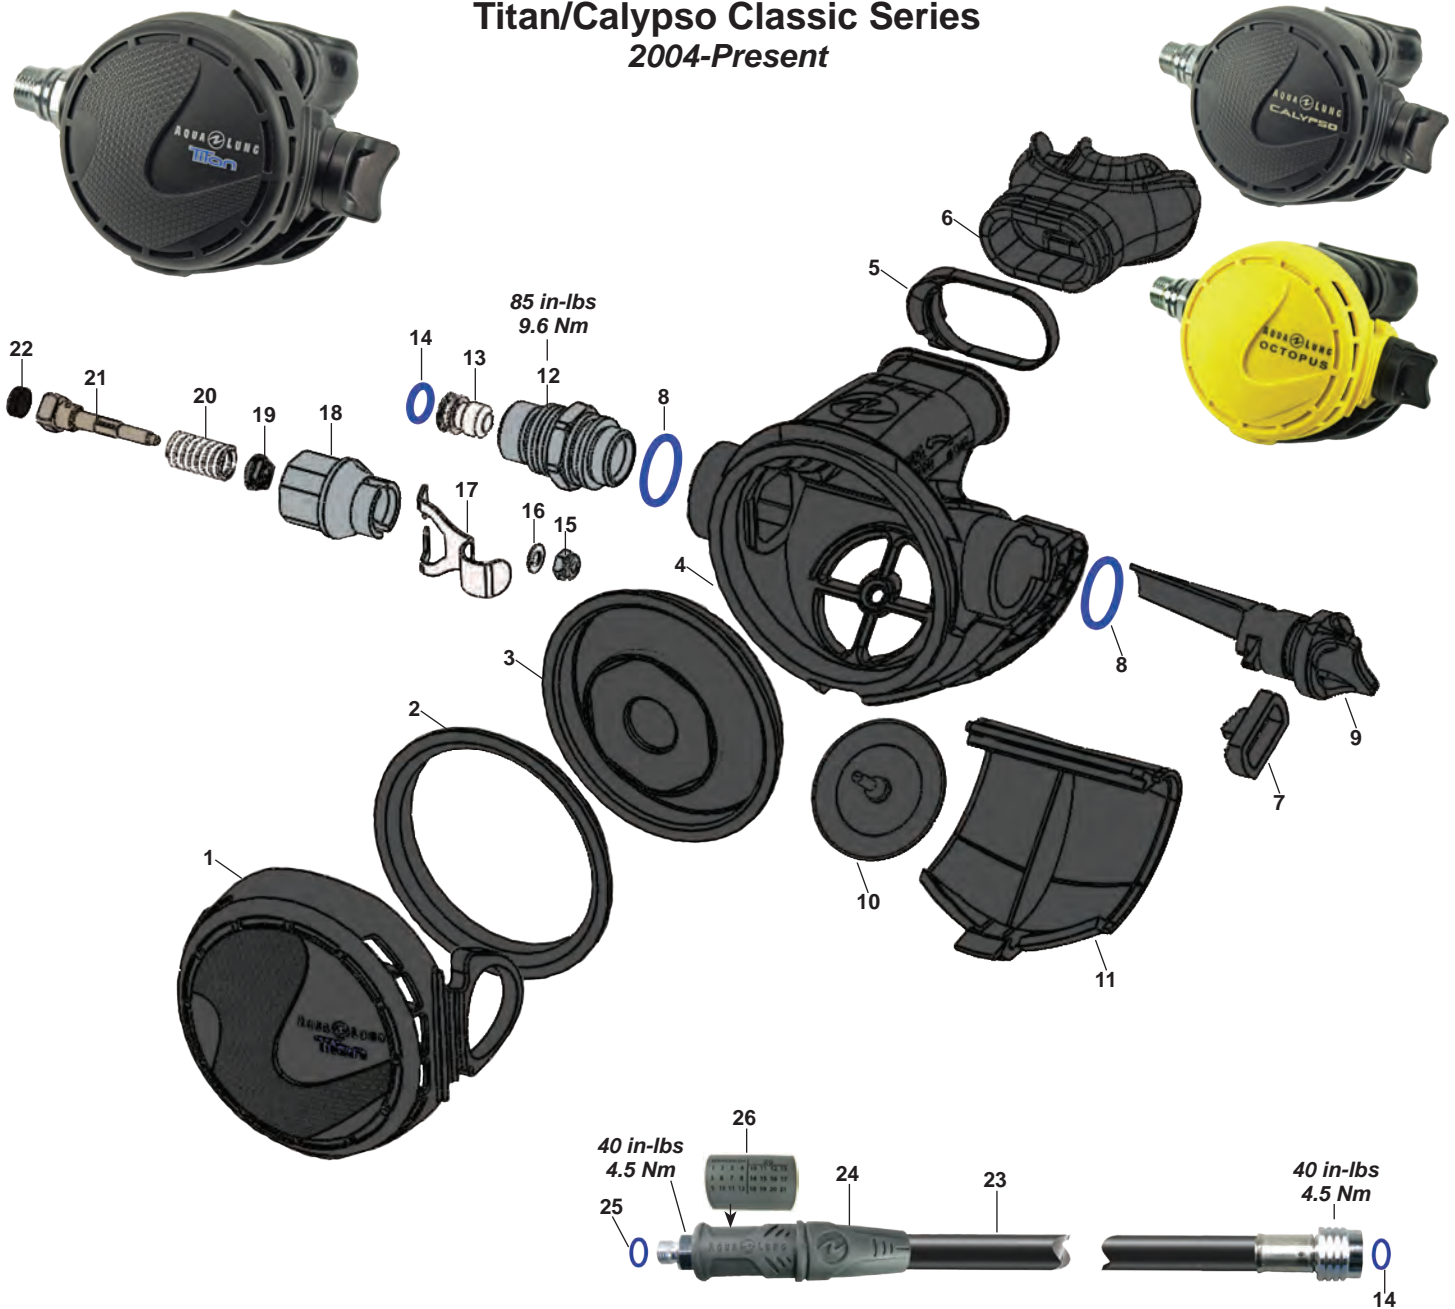

Titan/Calypso Classic Series
2004-Present

KEY# PART# DESCRIPTION

- ----- **900010/RA121127** **Overhaul Parts Kit**
- ----- 125465/**RS141111** Second Stage, Titan Classic, 2017
- ----- 125740/**RS137114** Second Stage, Calypso Classic, 2017

- 1 ---- 125414/**RG911887** Front Cover, Titan, 2017
- ----- 125422/**RG911890** Front Cover, Calypso 2017
- ----- 125734 **Front Cover, Calypso, Green, O2**
- ----- 125412/**RG911886** Front Cover, Octo, 2017, Yellow
- 2 ---- 124509/**RG912173** Diaphragm Washer
- 3 ---- 125705/**RG911475** Diaphragm
- 4 ---- 125423/**RG911891** Case, Black
- 5 ---- 129154/**RG911254** Mouthpiece Clamp
- 6 ---- 109438/**RG911251** Mouthpiece, Comfobite
- ----- 104138/**RG911253** Mouthpiece, Octopus
- 7 ---- 125707/**RG911477** Retaining Clip, Venturi Switch
- **8 ---- 820015P/RG911844** **O-ring (20 pk)**
- 9 ---- 125404/**RG911879** Venturi Switch, 2017
- 10 ---- 129174/**RG912196** Exhaust Valve

KEY# PART# DESCRIPTION

- 11 ---- 125405/**RG911880** Exhaust Valve Cover, 2017, Black
- ----- 125702/**RG911474** Exhaust Valve Cover, Grey
- 12 ---- 124506/**RG911418** Inlet Fitting
- 13 ---- 124259/**RG911404** Crown
- **14 ---- 820010P/RG911848** **O-ring (20 pk)**
- **15 ---- 102510/RG911782** **Locknut**
- 16 ---- 104129/**RG912176** Washer
- 17 ---- 125708/**RG912181** Lever
- 18 ---- 125709/**RG911478** Valve Insert
- **19 ---- 104134/RG912207** **Poppet Bearing**
- 20 ---- 104127/**RG912175** Spring
- 21 ---- 104122/**RG912174** Poppet
- **22 ---- 106738/RG911333** **MP Seat**
- 23 ---- APF124563/**RH119111** MP Hose, Blk, 3/8" x 30", w/ Protector
- ----- APF124566/**RH119112** MP Hose, Octo, Yel, 3/8" x 39", w/ Protect
- 24 ---- 124570/**RG911255** Hose Protector, Black
- **25 ---- 820011P/RG911842** **O-ring (20 pk)**
- 26 ---- 128624/**RG911617** Service Date Sleeve

Part numbers in **BOLD ITALICS** indicate standard overhaul replacement part