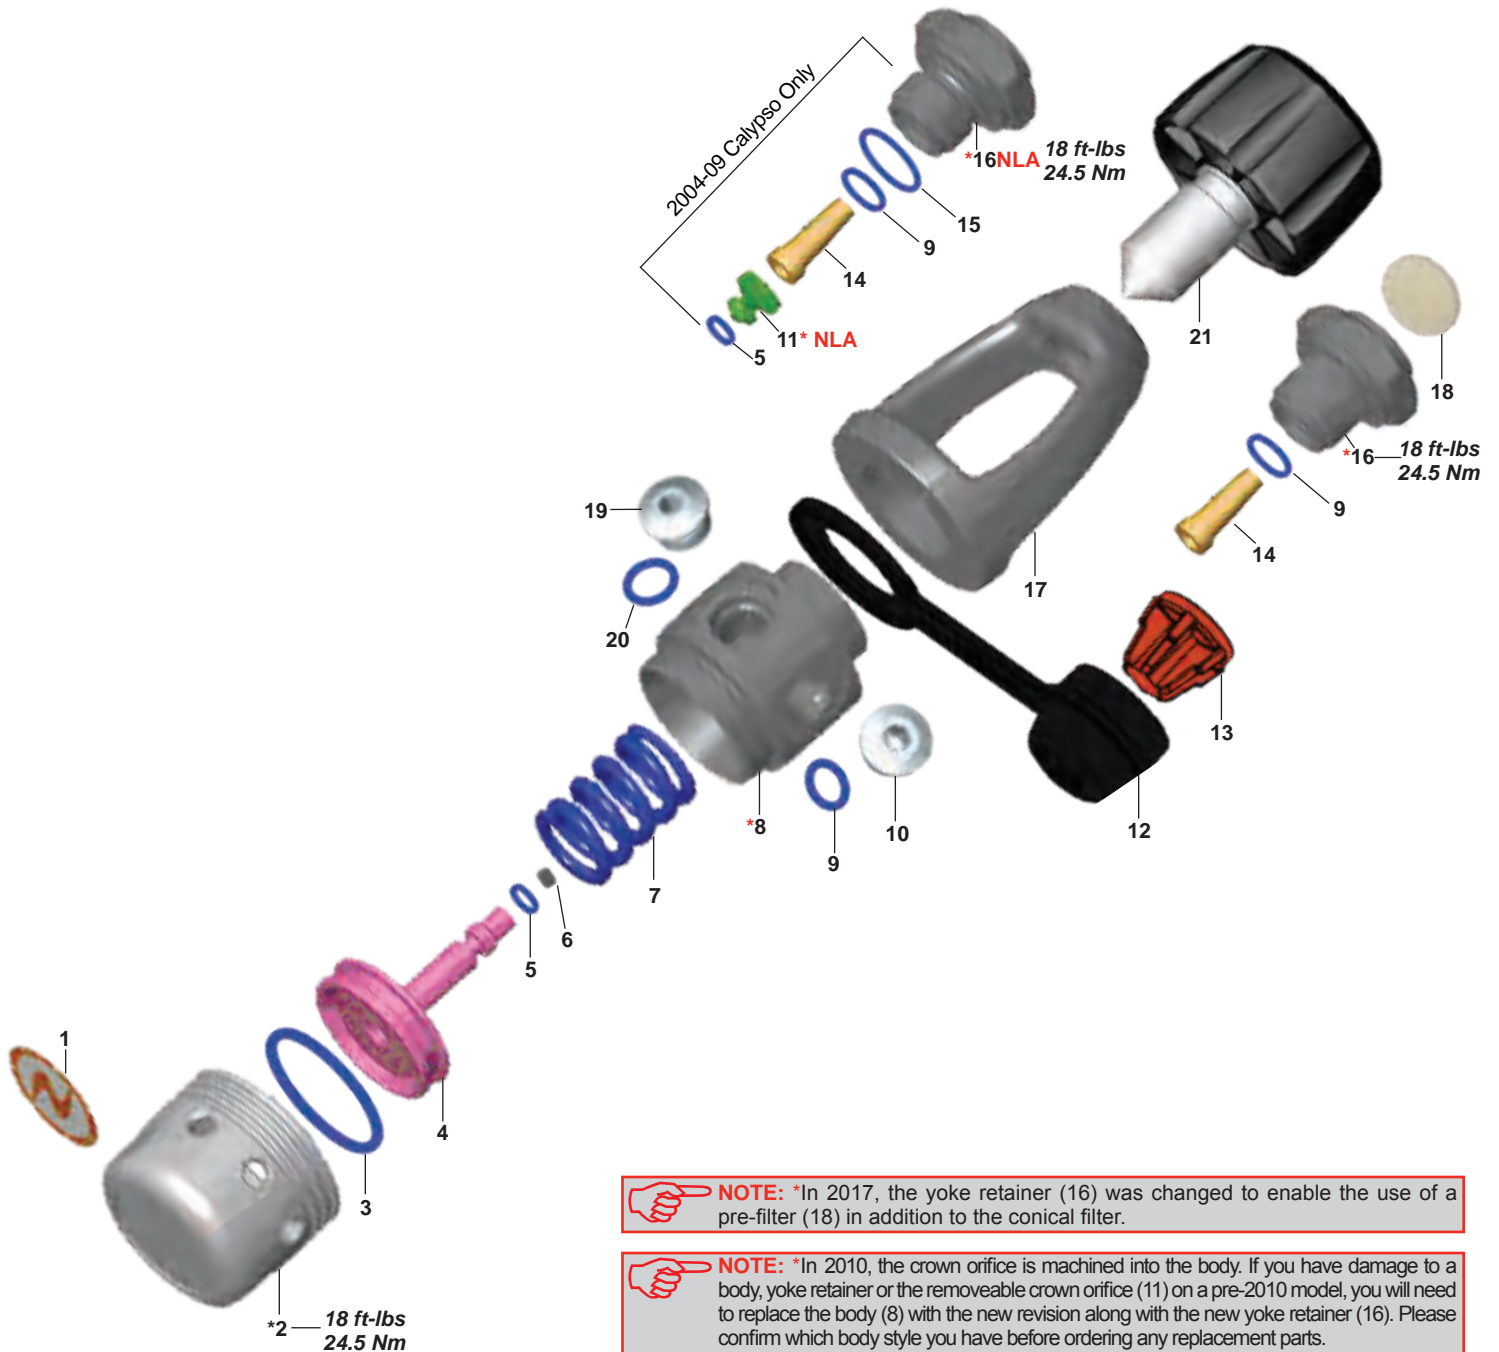

Calypso Series 2004-Present

NOTE: *In 2017, the yoke retainer (16) was changed to enable the use of a pre-filter (18) in addition to the conical filter.

NOTE: *In 2010, the crown orifice is machined into the body. If you have damage to a body, yoke retainer or the removeable crown orifice (11) on a pre-2010 model, you will need to replace the body (8) with the new revision along with the new yoke retainer (16). Please confirm which body style you have before ordering any replacement parts.

KEY#	PART#	DESCRIPTION
-----	RG911116/RA121124	Overhaul Parts Kit
-----	128705/RT142111	First Stage, Calypso, Yoke
1----	128657/RG911821	Decal, Aqua Lung Logo, Orange
-----	125713/RG911480	Decal, Aqua Lung Logo
2----	125419/RG911889	Piston cap, Chrome w/Logo, 2017
3----	820062P/RG911463	O-ring (20 pk)
4----	125717/RG911832	Piston
5----	820007P/RG911845	O-ring (20 pk)
6----	106726/RG911324	HP Seat
7----	106771/RG911325	Spring
8----	128658/RG911822	Body, Calypso, Chrome
9----	820011P/RG911842	O-ring (20 pk)

KEY#	PART#	DESCRIPTION
10----	103133/RG911380	Plug, MP Port, 3/8 inch
11----	NLA	Crown Orifice (only used on pre-2010 model)
12----	125401/RG911876	Yoke Washer/Dust Cap, 2017
13----	125402/RG911877	Insert, Yoke Dust Cap, 2017
14----	129151/RG911650	Filter
15----	820015P/RG911844	O-ring (20 pk)
16----	125408/RG911882	Yoke Retainer, 2017 Calypso
17----	106843/124610/RG911440	Yoke, Satin
-----	124611/RG911441	Yoke, Bright Chrome
18----	AP1406/RG912039	Pre Filter, 2017
-----	RA121117	Pre Filter, (20pk)
19----	103137/RG911381	Plug, HP Port, 7/16 inch
20----	820072P/RG911462	O-ring (20 pk)
21----	128631/RG911620	Yoke Screw
-----	107508	Yoke Screw, Green, Nitrox, O₂

Part numbers in **BOLD ITALICS** are included in the service kit