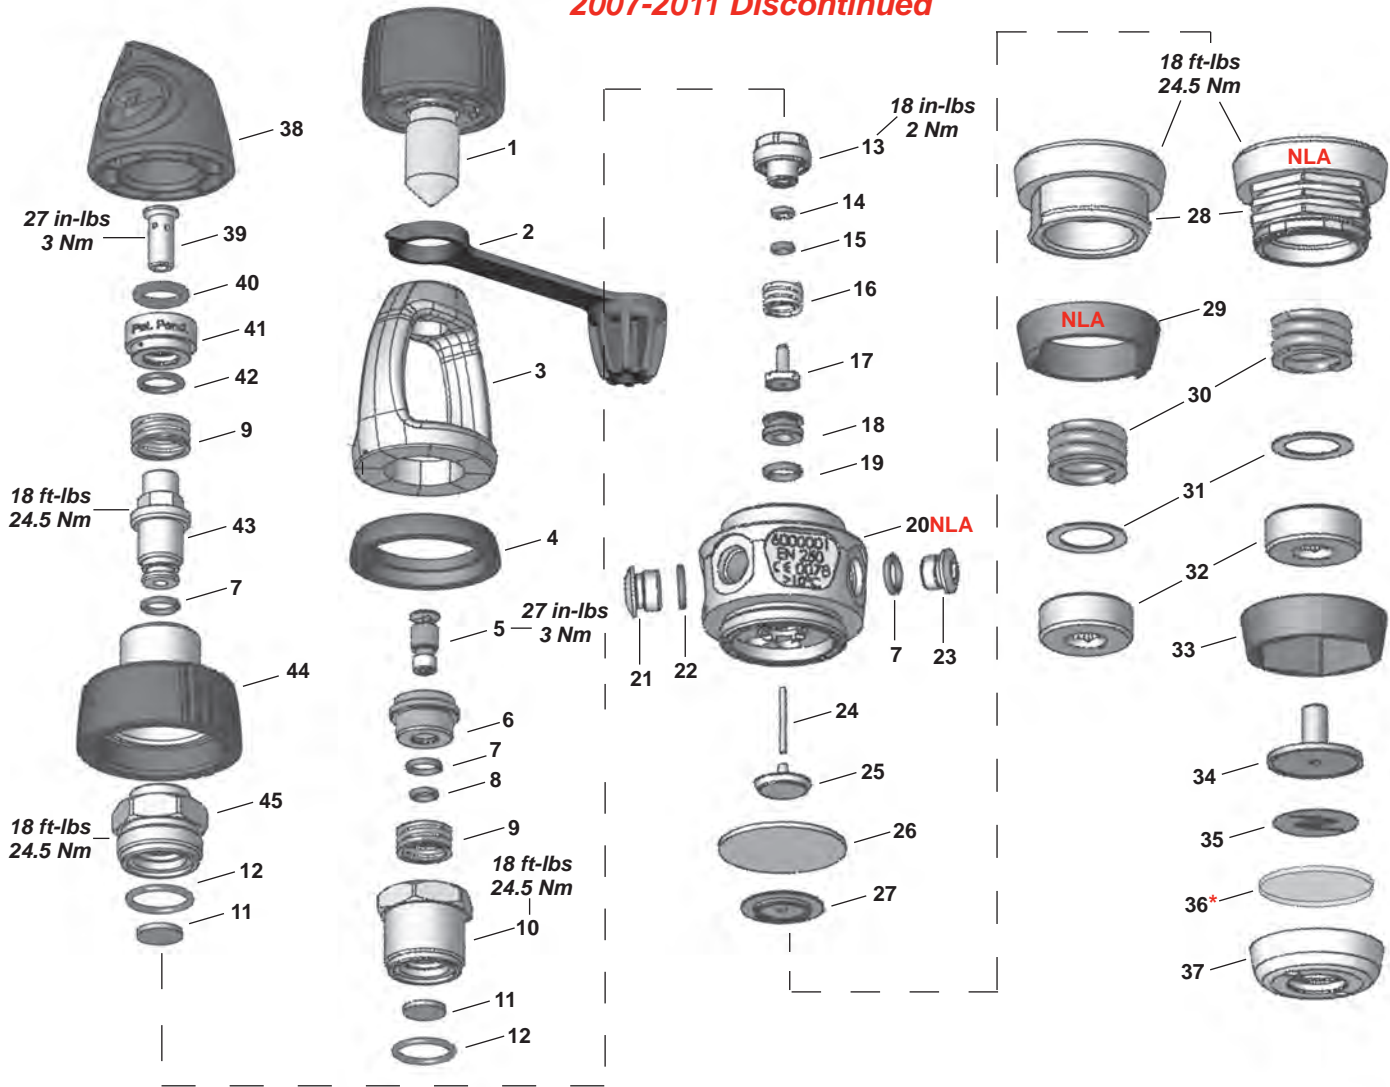

Kronos Series
2007-2011 Discontinued

KEY# PART# DESCRIPTION

----- **RG911117/RA121119 Kronos Overhaul Parts Kit**

- 1 ---- 127574/**RG912188** Yoke Screw
- 2 ---- 124555/**RG911427** Dust Cap
- 3 ---- 106843/124610/**RG911440** Yoke, Satin
- 4 ---- 127575/**RG911526** Yoke Ring
- 5 ---- 129207/**RG911674** Yoke Valve
- 6 ---- 129205/**RG911673** Yoke Crown
- 7 ---- **820011P/RG911842** **O-ring (20 pk)**
- 8 ---- **820009P/RG912515** **O-ring (20 pk)**
- 9 ---- 129204/**RG911672** Spring
- 10 ---- 127576 Yoke Retainer
- 11 ---- **105106/RG911785** **Filter**
- 12 ---- **820016P** **O-ring (10 pk)**
- 13 ---- 127562/**RG911518** Balance Chamber
- 14 ---- **119129/RG911347** **Back-up Ring**
- 15 ---- **820080P/RG911849** **O-ring (20 PK)**
- 16 ---- 122244/**RG911384** Spring
- 17 ---- **105940/RG911444** **HP Seat**
- 18 ---- 127585/**RG911531** Crown
- 19 ---- **820038P/RG911843** **O-ring (20 pk)**
- 20 ---- **NLA** Body, Kronos
- 21 ---- 103137/**RG911381** Plug, HP Port, 7/16 inch
- 22 ---- **820072P/RG911462** **O-ring (20 pk)**
- 23 ---- 103133/**RG911380** Plug, MP Port, 3/8 inch

KEY# PART# DESCRIPTION

- 24 ---- 127564/**RG911520** Pin
- 25 ---- 127563/**RG911519** Pin Support
- 26 ---- **119159/RG911350** **Diaphragm**
- 27 ---- 127565/**RG912186** Spring Pad
- 28 ---- 127583/**RG912189** Spring Retainer
- ----- **NLA** Spring Retainer, Dry
- 29 ---- **NLA** Washer, Std Retainer
- 30 ---- 127567/**RG911522** Spring
- 31 ---- **127568/RG911523** **Washer**
- 32 ---- 127566/**RG911521** Adjustment Screw
- 33 ---- 127587/**RG911532** Washer, Dry Retainer
- 34 ---- 127581/**RG911528** Piston
- 35 ---- 125713/**RG911480** Decal, Aqua Lung Logo
- 36 ---- **127579/RG911527** **Diaphragm, Secondary** *(Not included in Sv Kit)
- 37 ---- 127582/**RG911529** Diaphragm Retainer
- 38 ---- 129216/**RG911682** DIN ACD Cap
- 39 ---- 129202/**RG911670** DIN Shutter Valve
- 40 ---- **820094P/RG911846** **O-ring (20 pk)**
- 41 ---- 129203/**RG911671** DIN Shutter Crown
- 42 ---- **820322P/RG912520** **O-ring (20 pk)**
- 43 ---- 127573/**RG911525** DIN Screw
- 44 ---- 127571/**RG911524** DIN Handwheel
- 45 ---- 127572/**RG912187** Filter Holder

Part numbers in **BOLD ITALICS** indicate standard overhaul replacement part