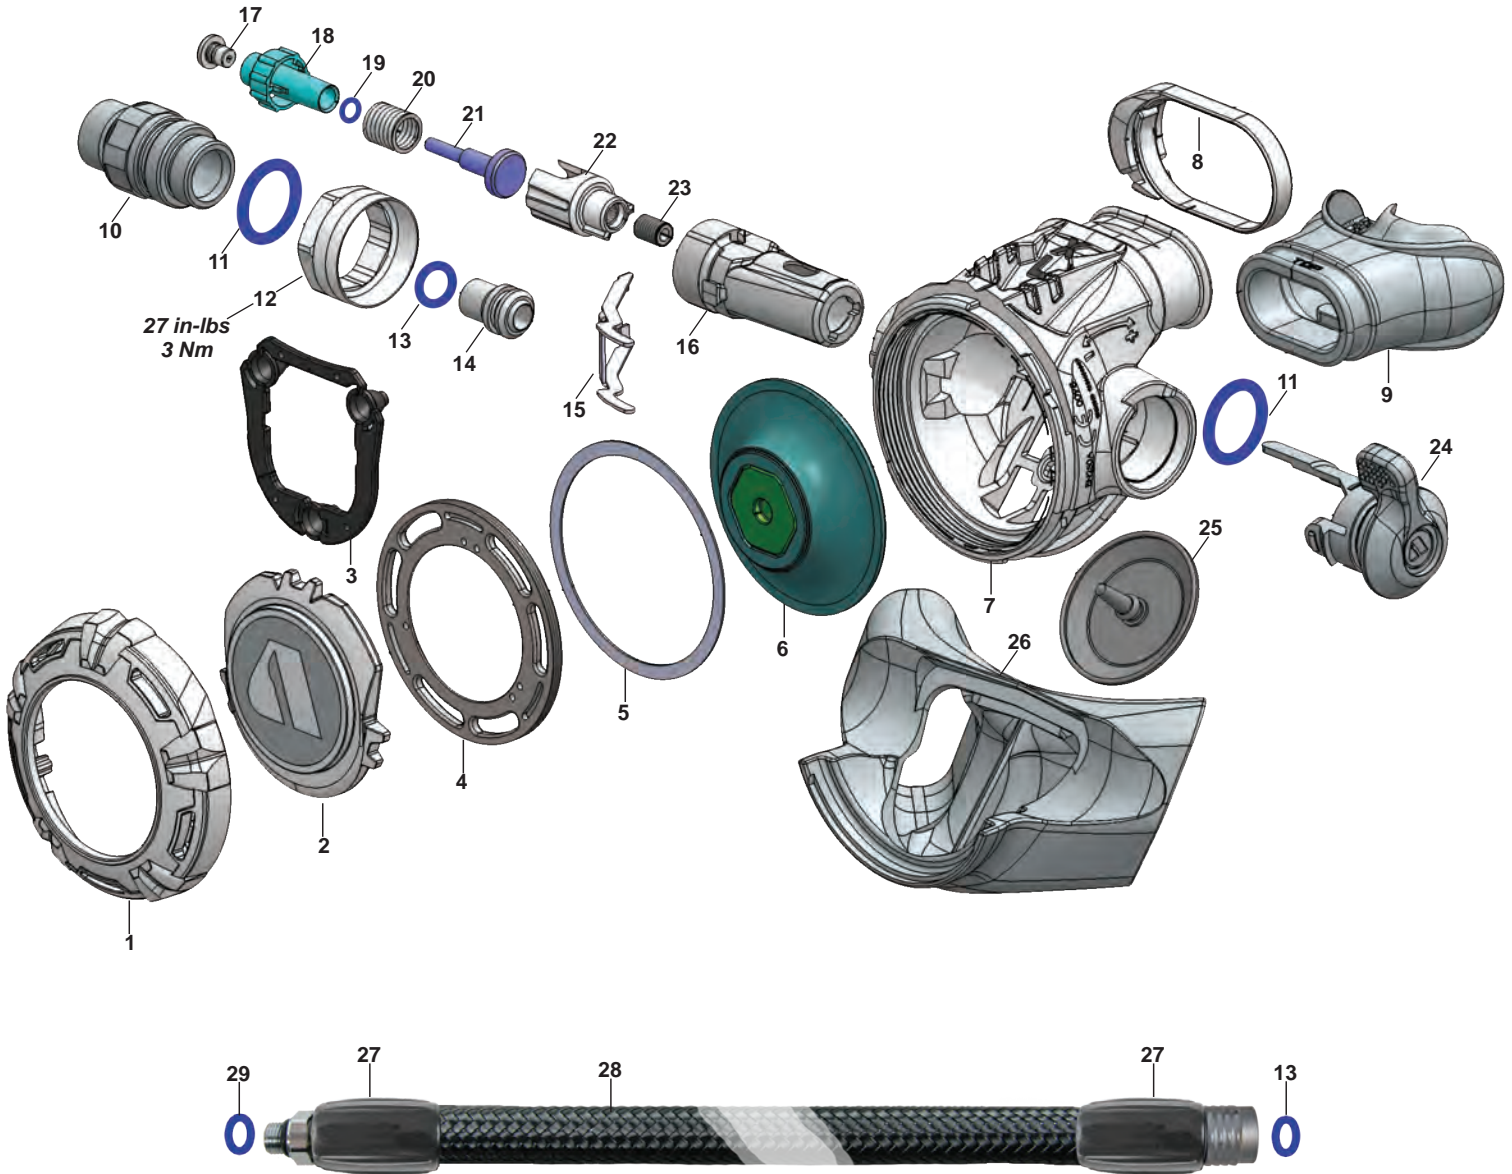

XL4+ 2019-Present
XL4 2018-Present

KEY#	PART#	DESCRIPTION
-----	AP0219/RS13511	Universal Second Stage Service Kit
-----	RS118113	XL4+, Second Stage only (White)
-----	RS118114	XL4, Second Stage only (Black)
1----	AP9003W/RG912435	Purge Clamp Ring, XL4+ (White)
-----	AP9003/RG912434	Purge Clamp Ring (Black)
2----	AP9005W/RG912440	Purge Button, XL4+ (White)
-----	AP9005/RG912438	Purge Button
-----	AP9005Y/RG912441	Purge Button, Yellow Octo
3----	AP7593/RG912432	Purge Spring
4----	AP7577/RG912160	Inner Locking Ring
5----	AP7592/RG912297	Friction Ring
6----	100181/RG912238	Diaphragm
7----	AP9004W/RG912437	Case w/Ex Tee & Valve, XL4+ (White)
-----	AP9004/RG912436	Case w/Ex Tee & Valve (Black)
8----	129154GY/RG912514	Mouthpiece Clamp, XL4+ (Grey)
-----	129154/RG911254	Mouthpiece Clamp (Black)
9----	AP5324GY/RG911123	Mouthpiece, XL4+ (Grey)
-----	AP5324K/RA117137	Mouthpiece (Black)
-----	AP1434Y/RG912456	Mouthpiece, Yellow
10----	AP9002/RG912343	Inlet Fitting, Shrouded

KEY#	PART#	DESCRIPTION
11----	AP1267P/RG912225	O-ring (10 pk)
12----	AP9006/RG912344	Inlet Shroud
13----	AP1154P/RG912222	O-ring (10 pk)
14----	AP7563/RG912237	Seat
15----	AP2035/RG912281	Lever
16----	AP7581/RG912163	Spindle Body
17----	AP2034/RG912198	MP Seat, Silicone
18----	AP5707/RG912112	Shuttle Valve
19----	AP5711P/RG912235	O-ring (10 pk)
20----	AP2021/RG912080	Spring
21----	AP7584/RG912342	Spring Carrier
22----	AP7582/RG912429	Spindle Adjuster Sleeve
23----	AP7570/RG912296	Micro Adjuster Screw
24----	AP7579/RG912162	Venturi Lever
25----	AP6223/RG912196	Exhaust Valve
26----	AP7578GY/RG912427	Exhaust Tee, XL4+ (Grey)
-----	AP7578/RG912161	Exhaust Tee (Black)
27----	AP6814/RG912414	Hose Protector, Short, Black
28----	AP0198SHPSW/RH114257	Hose, Flex, 3/8" X 30" White
-----	AP0198/RH114119	Hose, Flex, 3/8" X 30" Blk w/Long Hose Pro
-----	AP0199/RH113115	Hose, Flex, 3/8" X 36" Yellow w/Long Hose Pro
29----	AP1409P/RG912229	O-ring (10 pk)

Part numbers in **BOLD ITALICS** indicate standard overhaul replacement part.