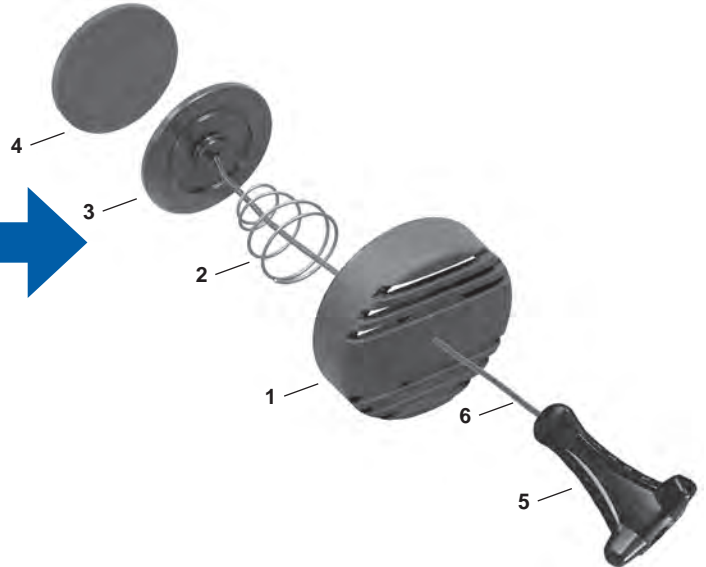

DUMP VALVE KIT

KEY#	PART#	DESCRIPTION

-----	42764/BC911125	Dump Valve Kit, Flat Valve
-----	42704	Dump Valve Kit, Flat Valve (Apeks)
-----	42655	Dump Valve Kit, Flat Valve (Apeks WTX-D)
1----	15441	Cap, Low Profile, Blk
-----	15451	Cap, Low Profile, Blk (Apeks)
2----	15617	Spring
3----	15442	Seal Plate, Low Profile
4----	15443	Seal, Low Profile
5----	12277	Pull Knob
-----	12234	Pull Knob (Apeks)
6----	42738/BC911201	Pull Dump Cord (25')
7----	13231	Connector Ring (WTX-D Only)
8----	13232	Spring Compression Washer (WTX-D only)