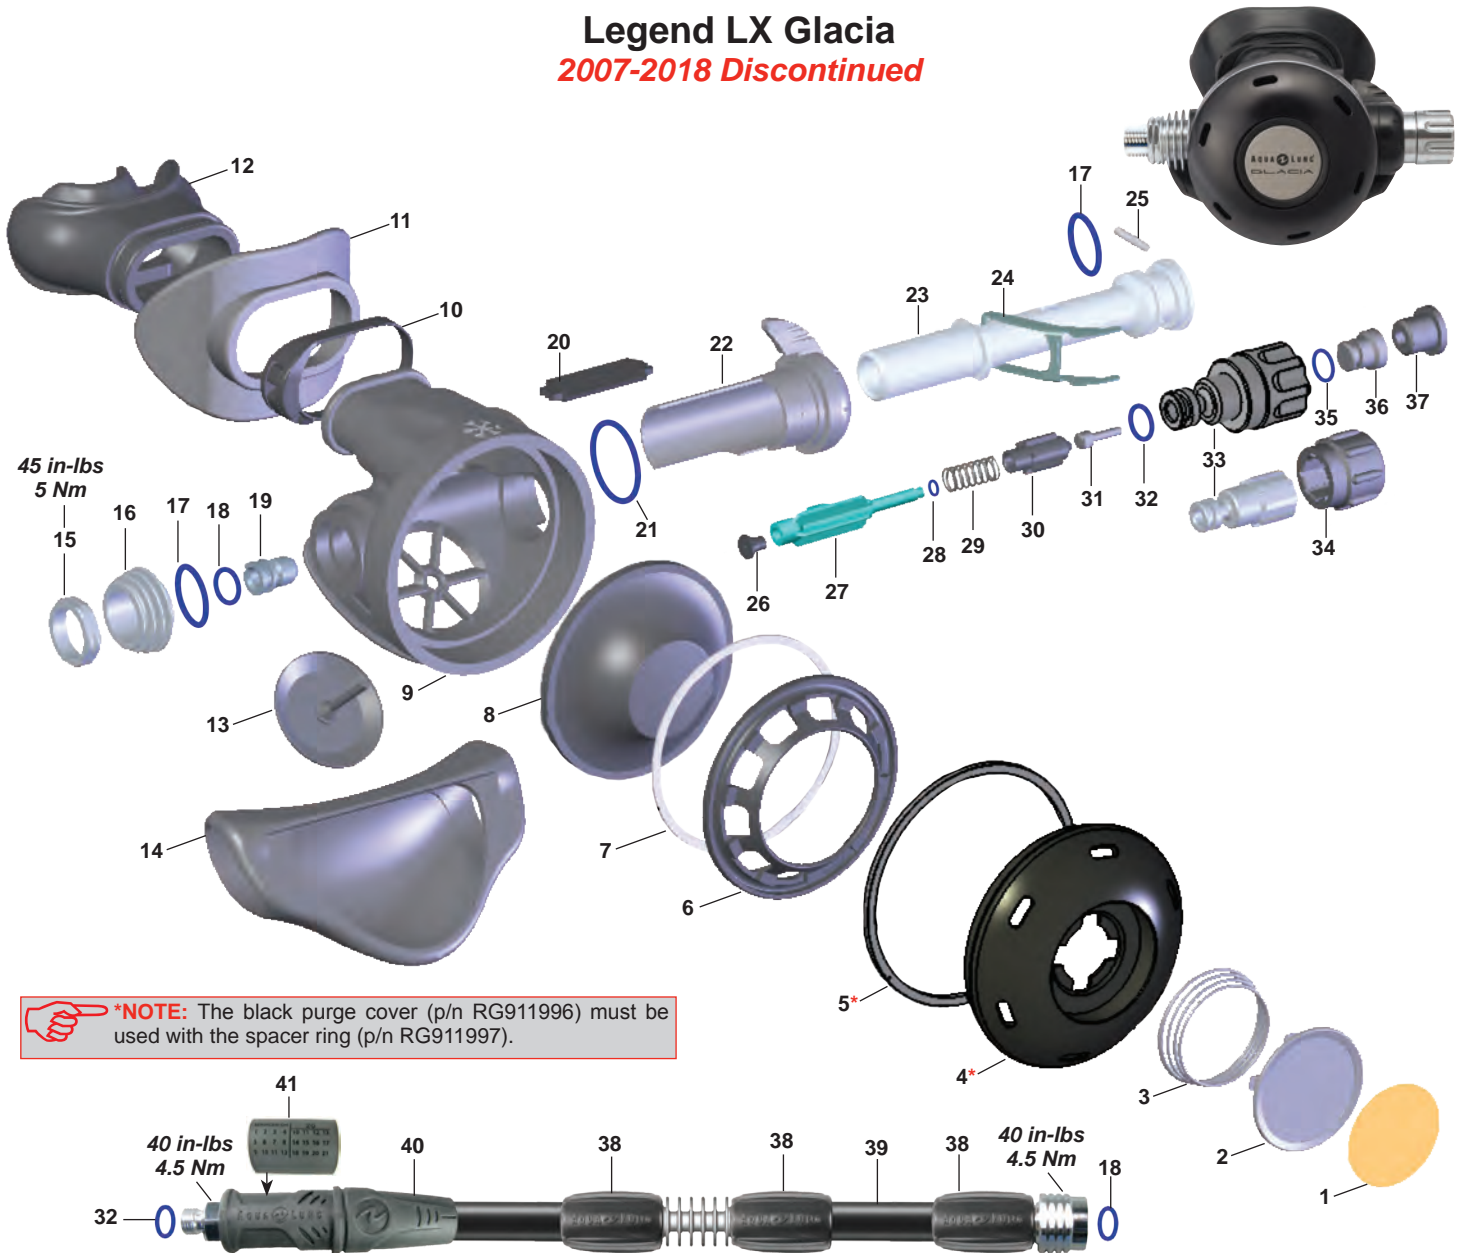

Legend LX Glacia
2007-2018 Discontinued

*NOTE: The black purge cover (p/n RG911996) must be used with the spacer ring (p/n RG911997).

KEY# PART# DESCRIPTION

----	900023/RA121128	Overhaul Parts Kit
1----	129854/RG911998	Decal, Purge Button, (2014)
----	129282/RG911689	Decal, Purge Button
2----	AP5805/RG912125	Purge Button
3----	AP2020/RG912079	Purge Spring
4----	129852/RG911996	Purge Cover, Black (<i>see *NOTE</i>)
5----	129853/RG911997	Spacer Ring, Aluminum (for Blk Cover only)
6----	129195/RG911667	Diaphragm Retainer
7----	129133/RG911640	Thrust Washer
8----	129150/RG911649	Diaphragm
9----	129188/RG911664	Case, Supreme
10----	129154/RG911254	Mouthpiece Clamp
11----	109512/RG911259	Lip Shield
12----	109438/RG911251	Mouthpiece, ComfoBite
13----	129174/RG912196	Exhaust Valve
14----	104102/RG911429	Exhaust Tee
15----	AP2031/RG912449	Retaining Nut
16----	129148/RG911647	Heat Exchanger
17----	820015P/RG911844	O-ring (20 pk)
18----	820010P/RG911848	O-ring (20 pk)
19----	AP2033/RG912089	Crown
20----	129184/RG911661	Baffle
21----	AP1438P/RG912232	O-ring (10 pk)

KEY# PART# DESCRIPTION

22----	129139/RG911826	Venturi Lever
23----	129146/RG911645	Valve Body
24----	129178/RG912197	Lever
25----	AP1151/RG912025	Pin
26----	129638/RG912198	MP Seat, Silicone
27----	AP2036/RG912090	Shuttle Valve
28----	AP2041P/RG912234	O-ring (10 pk)
29----	AP2021/RG912080	Spring
30----	AP2038SQ/RG912092	Counter-balance Chamber
31----	129129/RG911637	Adjustment Pin
32----	820011P/RG911842	O-ring (20 pk)
33----	129856/RG911999	Adjusting Knob, Metallic (2014>)
----	129147/RG911646	Adjusting Knob (<2013)
34----	129130/RG911638	Grip (<2013)
35----	820009P/RG912515	O-ring (10 pk)
36----	129135/RG911641	Adjusting Screw
37----	129143/RG911644	Plug Threaded Black
38----	129160/RG911652	Hose Sleeve
39----	129343/RH119118	MP Hose w/Heat X, 3/8"x 30"
40----	124570/RG911255	Hose Protector, Black
41----	128624/RG911617	Service Date Sleeve

Part numbers in **BOLD ITALICS** indicate standard overhaul replacement part