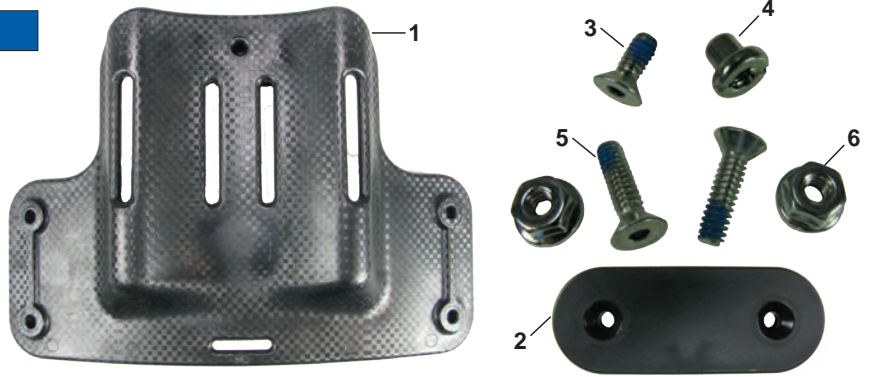

BackPack Components

KEY#	PART#	DESCRIPTION

Wrapture

1 ----	12121	Wrapture Backpack/Frame
-----	22121	Wrapture Backpack/Frame (Blk Ice)
2 ----	12137	Plate (oval Shaped)
3 ----	15050	Screw, 10-24 X 3/8" (for center of pack)
4 ----	15051	Threaded Barrel (for center of pack)
5 ----	15136	Screw, 10-24 X 3/4" (for plate)
6 ----	15135	Flanged Nut, 10-24 (for plate)