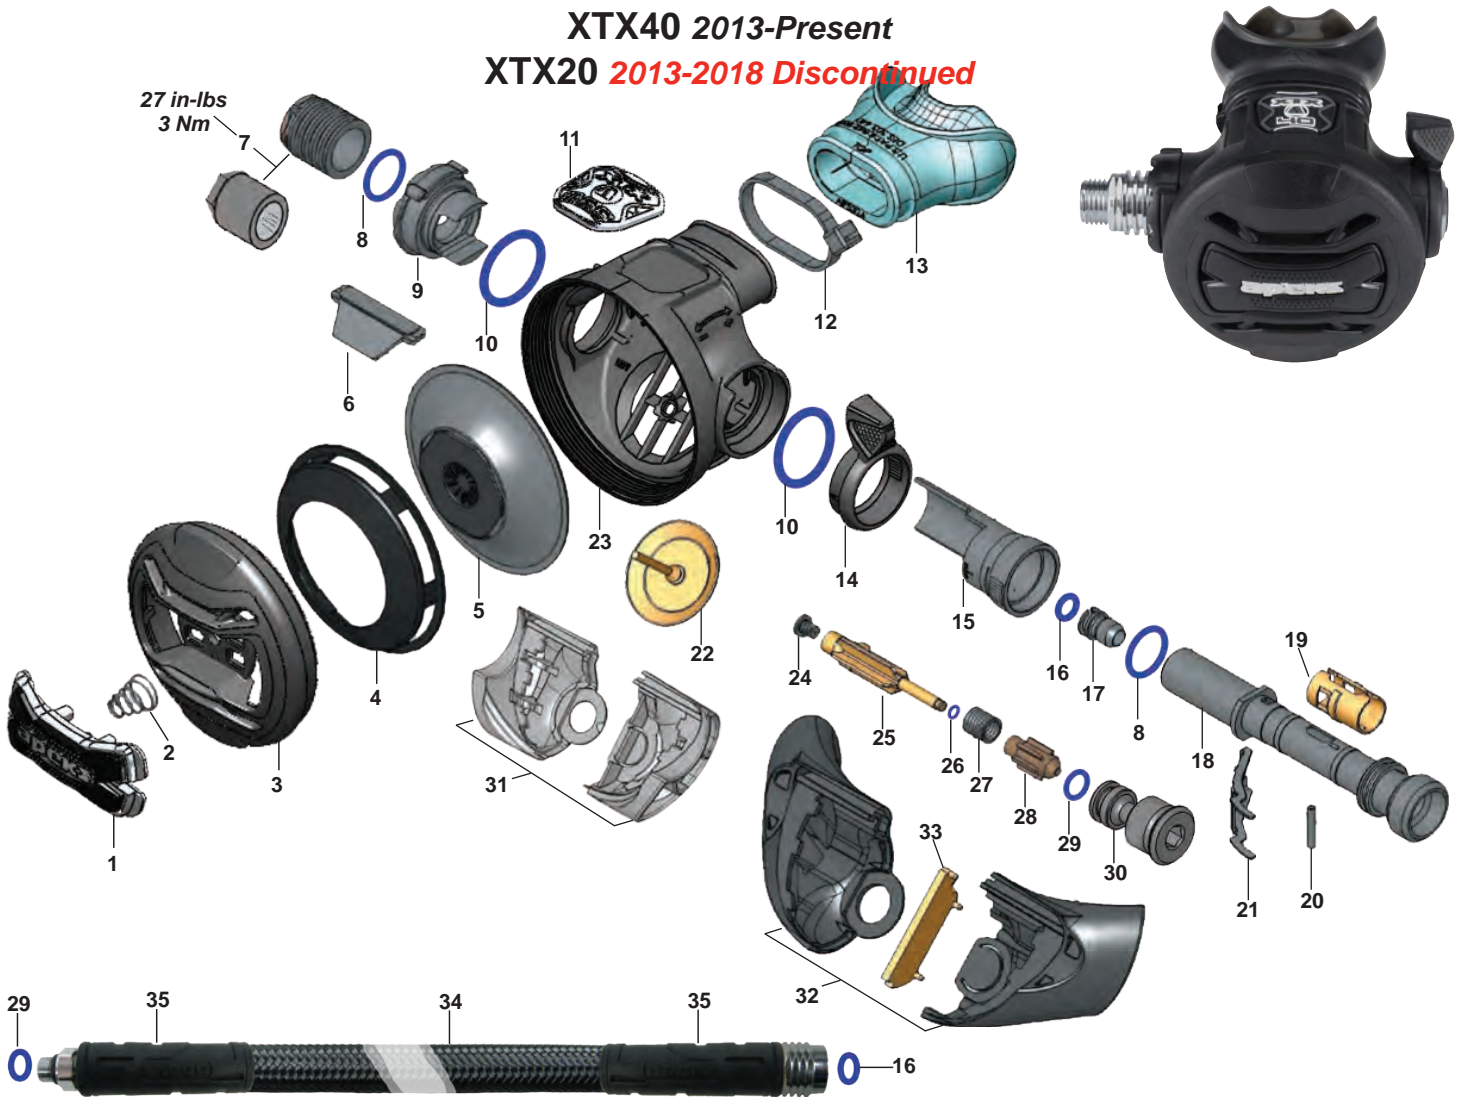

XTX40 2013-Present
XTX20 2013-2018 Discontinued

KEY#	PART#	DESCRIPTION	KEY#	PART#	DESCRIPTION
-----	AP0219/RS13511	Universal Second Stage Service Kit	14 ----	AP6309/RG912148	Venturi Ring
-----	AP0351F/RS131111	XTX40, Second Stage	-----	AP6309Y/RG912149	Venturi Ring, Yellow
1 ----	AP0624B/RG912021	Purge Button, Black, XTX40/20, w/Spring	-----	AP6309G/RG912410	Venturi Ring, Green, XTX40 Oxy
-----	AP0624Y/RG912024	Purge Button, Yel, XTX Oxy/Octo, w/Spring	15 ----	AP6213/RG912390	Venturi Lever Body
2 ----	AP6222/RG912139	Spring	16 ---- AP1154P/RG912222	O-ring (10 pk)	
3 ----	AP6301/RG912401	Case Cover, XTX40/20	17 ----	AP2033/RG912089	Seat
-----	AP6301Y/RG912144	Case Cover, Yellow	18 ----	AP6216/RG912133	Valve Spindle, Chrome
-----	AP6301G/RG912143	Case Cover, Green, XTX40 Oxy	19 ----	AP6215/RG912392	Spindle Collar
4 ----	AP5802/RG912384	Diaphragm Cover, Black	20 ----	AP1151/RG912025	Spring Pin
5 ----	AP5803/RG912123	Diaphragm	21 ----	AP2035/RG912281	Lever
6 ----	AP2037/RG912091	Deflector	22 ----	AP6223/RG912196	Exhaust Valve
7 ----	AP5002/RG912101	Heat Exchanger, Chrome, XTX40	23 ----	AP6300/RG912142	Case, XTX
-----	AP5003/RG912317	Spacer, XTX20	24 ---- AP2034/RG912198	MP Seat, Silicone	
8 ---- AP1267P/RG912225	O-ring (10 pk)		25 ----	AP2036/RG912090	Shuttle Valve
9 ----	AP6211/RG912129	Blanking Piece	26 ---- AP2041P/RG912234	O-ring (10 pk)	
-----	AP6211Y/RG912130	Blanking Piece, Yellow	27 ----	AP2021/RG912080	Spring
-----	AP6211G/RG912387	Blanking Piece, Green, XTX40 Oxy	28 ----	AP2038SQ/RG912092	Counter-Balance Cylinder
10 ---- AP1438P/RG912232	O-ring (10 pk)		29 ---- AP1409P/RG912229	O-ring (10 pk)	
11 ----	AP630740/RG912351	Decal, XTX40	30 ----	AP2029-1/RG912087	Adjusting Screw
-----	NLA	Decal, XTX20	31 ----	AP6219K/RA117143	Small Exhaust Tee, Set
-----	AP6307G40/RG912352	Decal, XTX40 Oxy	-----	AP6219G	*Small Exhaust Tee, Set, Green, XTX40 Oxy
-----	AP6307O40/RG912147	Decal, XTX40 Octopus	32 ----	AP6220K/RA117144	Large Exhaust Tee, Set
-----	NLA	Decal, XTX20 Octopus	33 ----	AP6230/RG912140	Exhaust Rib
-----	AP2002A/RG912463	Double-Sided Adhesive Tape (NOT SHOWN)	34 ----	AP0198/RH114119	Flex Hose, MP,w/Hose Pro, 3/8" X 29"
12 ---- RG912279	Mouthpiece Clamp		-----	AP0199/RH113115	Flex Hose, MP, Yel,w/Hose Pro, 3/8" X 36"
13 ----	AP5324K/RA117137	Comfobite Mouthpiece	35 ----	AP1461/RG912360	Hose Protector, Black
-----	AP5324G/RG911122	Comfobite Mouthpiece, Green, XTX40 Oxy	-----	AP1461Y/RG912361	Hose Protector, Yellow
-----	104138/RG911253	Mouthpiece, Standard, Octopus			

Part numbers in **BOLD ITALICS** indicate standard overhaul replacement part.