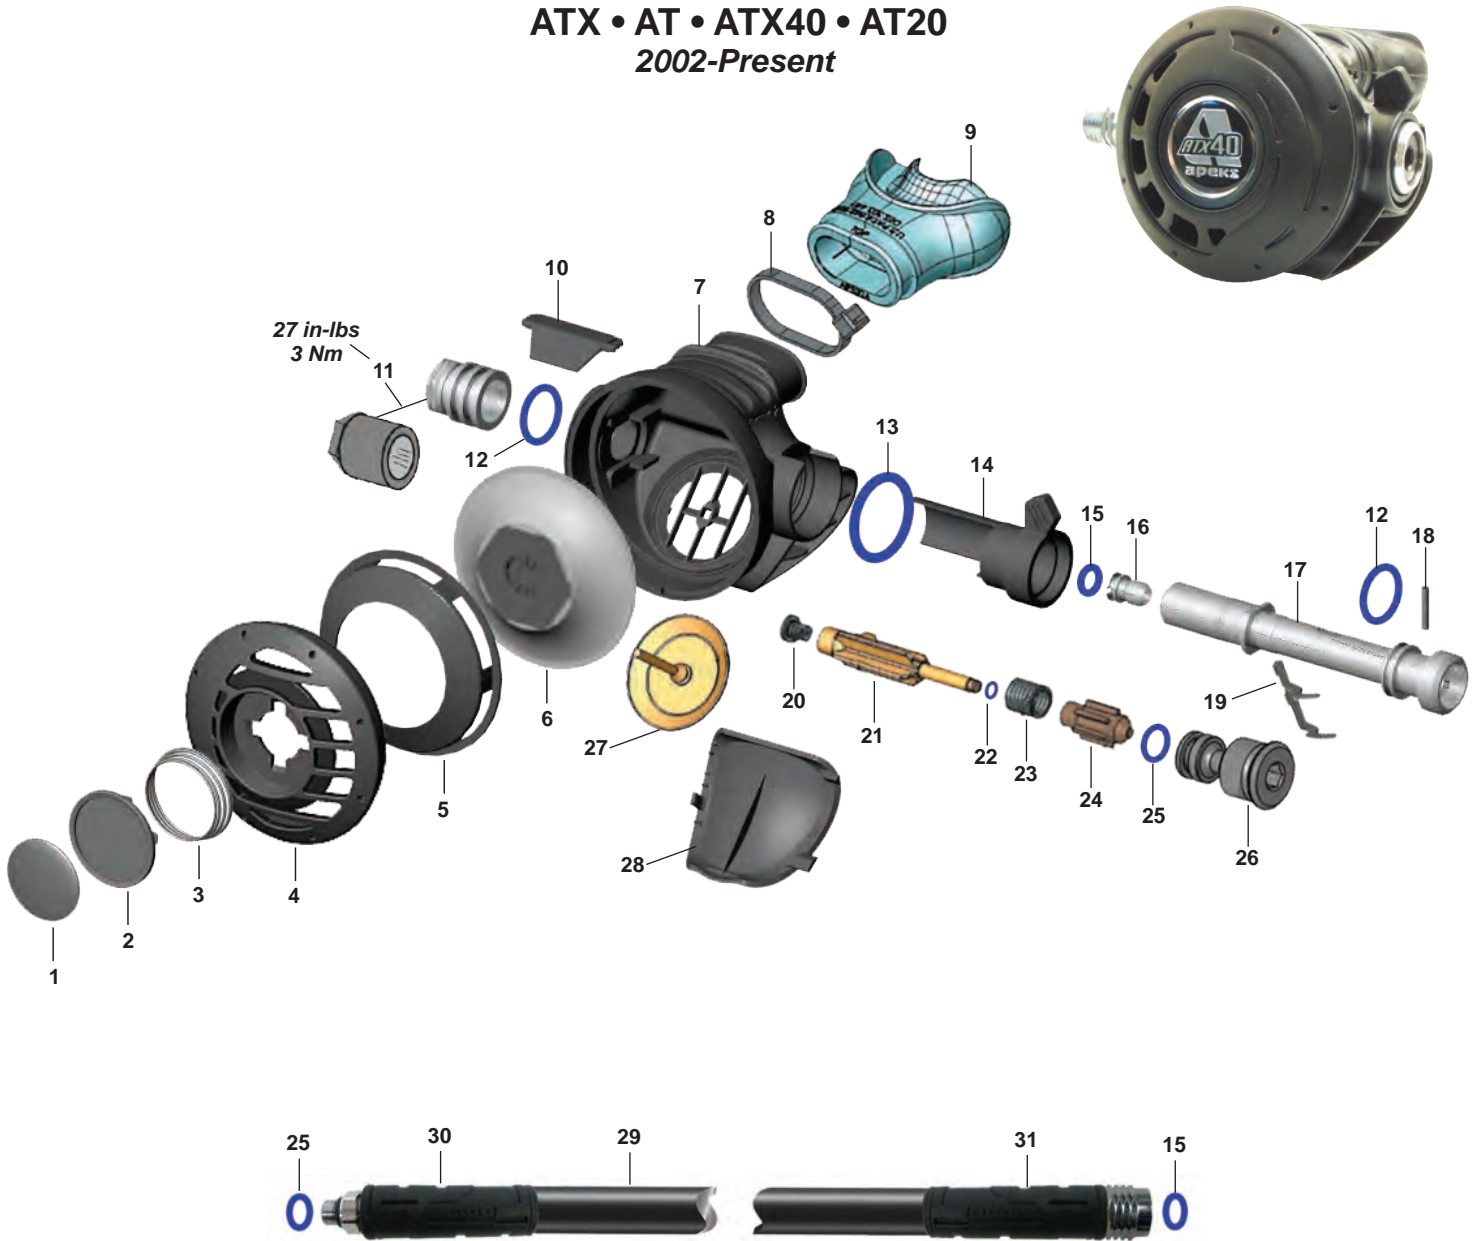

Part numbers in **BOLD ITALICS** indicate standard overhaul replacement part.

ATX • AT • ATX40 • AT20
2002-Present

KEY# PART# DESCRIPTION

- **AP0219/RS13511** **Universal Second Stage Service Kit**
- 1 ---- AP5015/**TL900014** Decal, Apeks, ATX40
- 2 ---- AP5805/**RG912125** Purge Button
- 3 ---- AP2020/**RG912079** Spring
- 4 ---- AP5804/**RG912124** Case Cover
- AP5807/Y/**RG912460** Case Cover, Yellow, Octopus
- 5 ---- AP5802/**RG912384** Diaphragm Cover, Black
- 6 ---- AP5803/**RG912123** Diaphragm
- 7 ---- AP5800/**RG912121** Case
- 8 ---- RG912279** **Mouthpiece Clamp**
- 9 ---- AP5324K/**RA117137** Mouthpiece, Comfobite
- 104138/**RG911253** Mouthpiece, Standard, Octopus
- 10 ---- AP2037/**RG912091** Deflector
- 11 ---- AP5002/**RG912101** Heat Exchanger, ATX40
- AP5003/**RG912317** Spacer, AT20
- 12 ---- AP1267P/RG912225** **O-ring (10 pk)**
- 13 ---- AP1438P/RG912232** **O-ring (10 pk)**
- 14 ---- AP2039/**RG912093** Venturi Lever
- AP2039/Y/**RG912094** Venturi Lever, Yellow, Octopus
- 15 ---- AP1154P/RG912222** **O-ring (10 pk)**
- 16 ---- AP2033/**RG912089** Seat