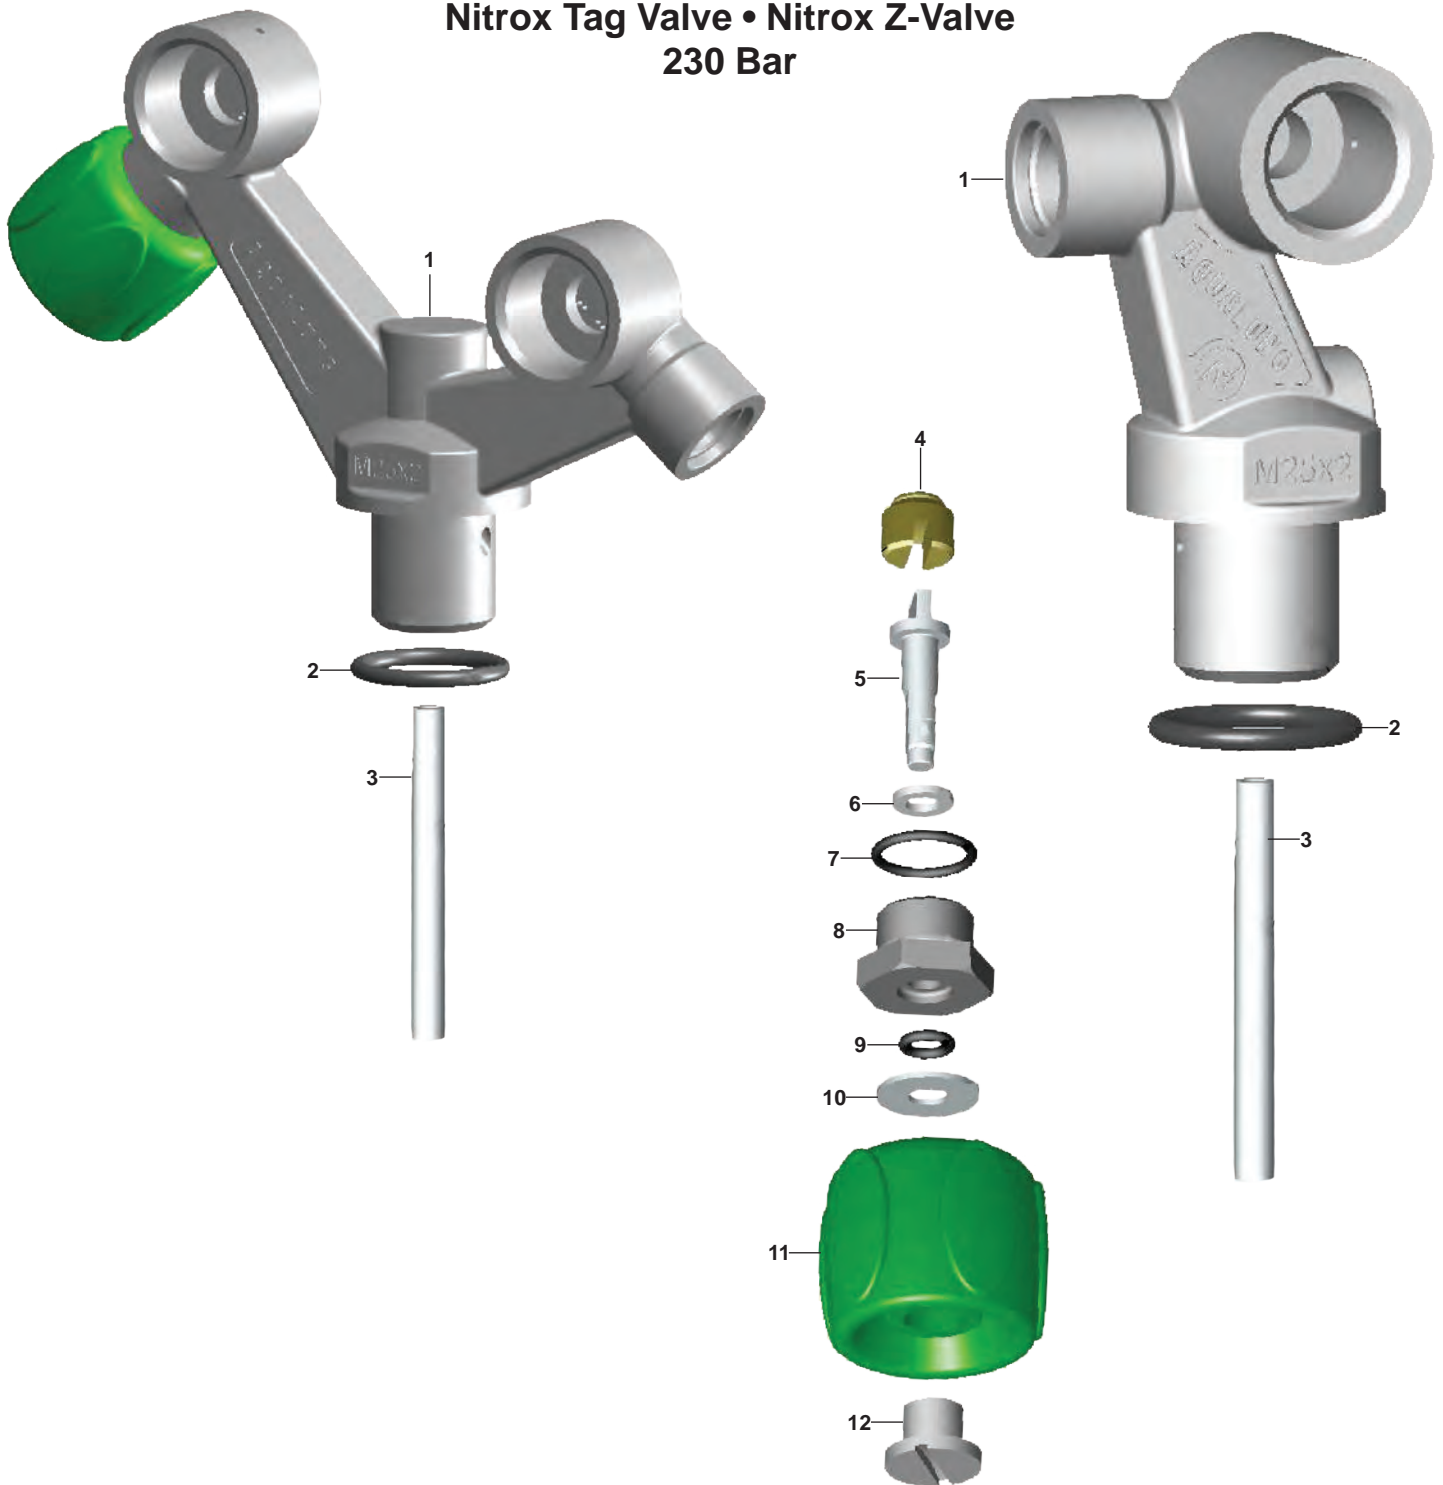

Not Available in USA

**Nitrox Tag Valve • Nitrox Z-Valve
230 Bar**

KEY#	PART#	DESCRIPTION
----	TK129122	Nitrox Service Kit, Z-Valve
1----	N/A	Body
2----	RG911847	O-ring (20 pk)
3----	N/A	Tube
4----	213201/TK911161	Seat Assembly (O2)
5----	213082/TK911150	Stem
6----	213092/TK911154	Washer

KEY#	PART#	DESCRIPTION
7----	RG911844	O-ring (20 pk)
8----	213080/TK911149	Bonnet
9----	RG915521	O-ring (20 pk)
10----	213421/TK911249	Washer
11----	213202/TK911162	Handwheel, Grn
12----	213086/TK911152	Locknut

Part numbers in **BOLD ITALICS** indicate standard overhaul replacement part.