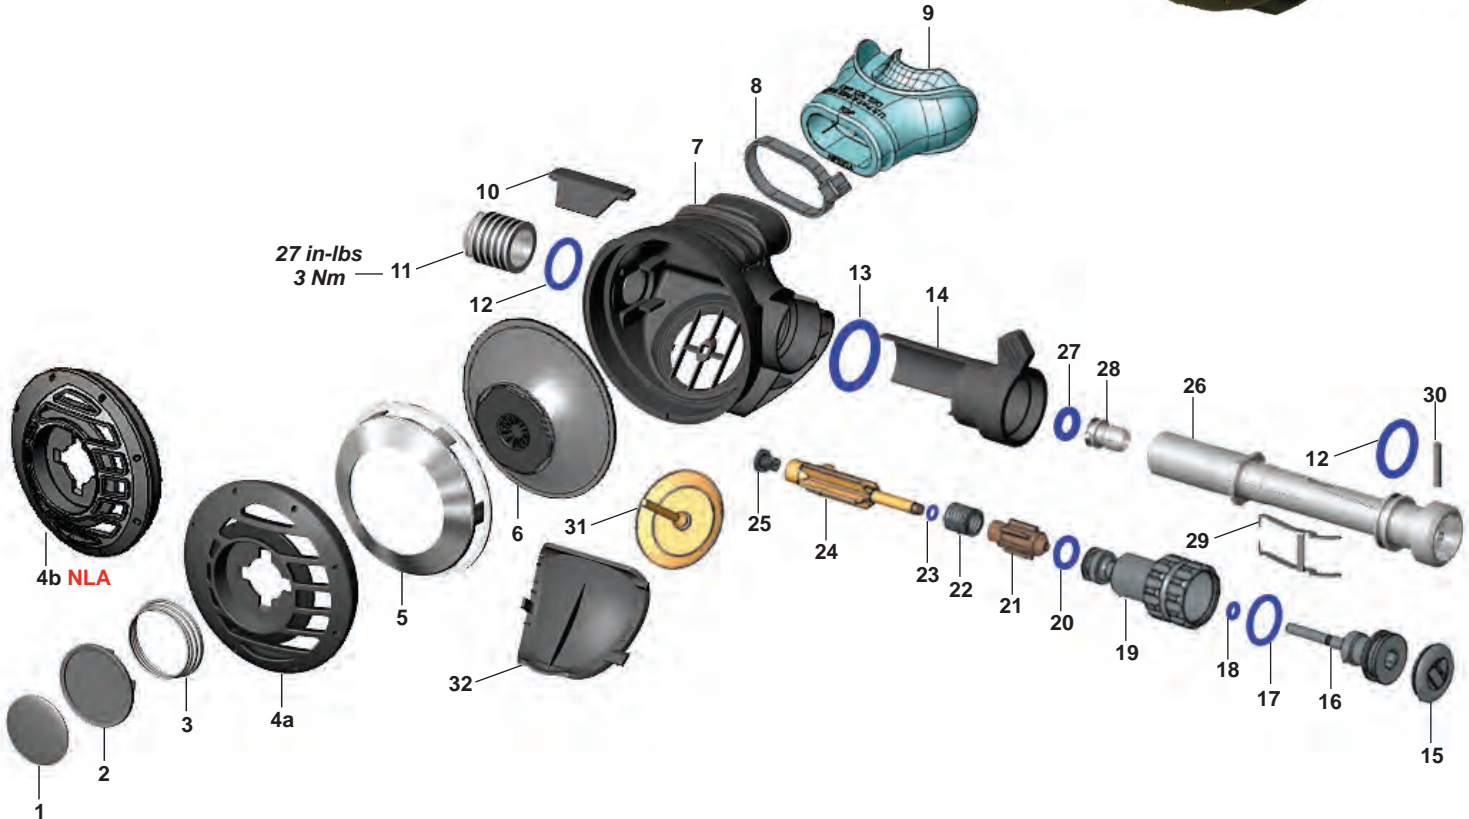

ATX200/100/50 Series
2002-2008 Discontinued

KEY#	PART#	DESCRIPTION
----	AP0219/RS135111	Universal Second Stage Service Kit
1----	AP5015/TL900014	Decal, Apeks
2----	AP5805/RG912125	Purge Button
3----	AP2020/RG912079	Spring
4a----	AP5804/RG912124	Case Cover, ATX200/100/50
----	AP5807/Y/RG912460	Case Cover, ATX50 Octopus, Yellow
4b----	NLA	Case Cover, Tungsten
5----	AP5802/RG912384	Diaphragm Cover, Black
6----	AP5803/RG912123	Diaphragm
7----	AP5800/RG912121	Case
8----	RG912279	Mouthpiece Clamp
9----	AP5324K/RA117137	Mouthpiece, Comfobite
----	104138/RG911253	Mouthpiece, Standard, Octopus
10----	AP2037/RG912091	Deflector
11----	AP5013PVDS/RG912318	Heat Exchanger, PVD, Tungsten
----	AP5013/S/RG912103	Heat Exchanger, ATX200/ATX100
----	AP5002/RG912101	Heat Exchanger, ATX50
12----	AP1267P/RG912225	O-ring (10 pk)
13----	AP1438P/RG912232	O-ring (10 pk)
14----	AP2039/RG912093	Venturi Lever
----	AP2039/Y/RG912094	Venturi Lever, Yellow, ATX50 Octopus
15----	AP5830/RG911873	Plug
16----	AP6578/RG912151	Spring Adjuster
17----	AP1159P/RG912223	O-ring (10 pk)
18----	AP5711P/RG912235	O-ring (10 pk)

KEY#	PART#	DESCRIPTION
19----	AP6577FPVDS/RG912333	Adjusting Knob, PVD, Tungsten
----	AP6577FS/RG912334	Adjusting Knob, ATX200/ATX100
----	AP6577F/RG912150	Adjusting Knob, ATX50
20----	AP1409P/RG912229	O-ring (10 pk)
21----	AP2038SQ/RG912092	Counter-Balance Cylinder
22----	AP2021/RG912080	Spring
23----	AP2041P/RG912234	O-ring (10 pk)
24----	AP2036/RG912090	Shuttle Valve
25----	AP2034/RG912198	MP Seat, Silicone
26----	AP2028/S/RG912085	Valve Spindle, ATX200/ATX100
----	AP2028/RG912084	Valve Spindle, Tungsten/ATX50
27----	AP1154P/RG912222	O-ring (10 pk)
28----	AP2033/RG912089	Seat
29----	AP2035/RG912281	Lever
30----	AP1151/RG912025	Spring Pin
31----	AP1429/RG912050	Exhaust Valve
32----	AP5801/RG912216	Cover, Exhaust Valve
----	NLA	Cover, Exhaust Valve, Grey, Tungsten
----	AP5801/Y/RG912383	Cover, Exhaust Valve, Yellow

Part numbers in **BOLD ITALICS** indicate standard overhaul replacement part.