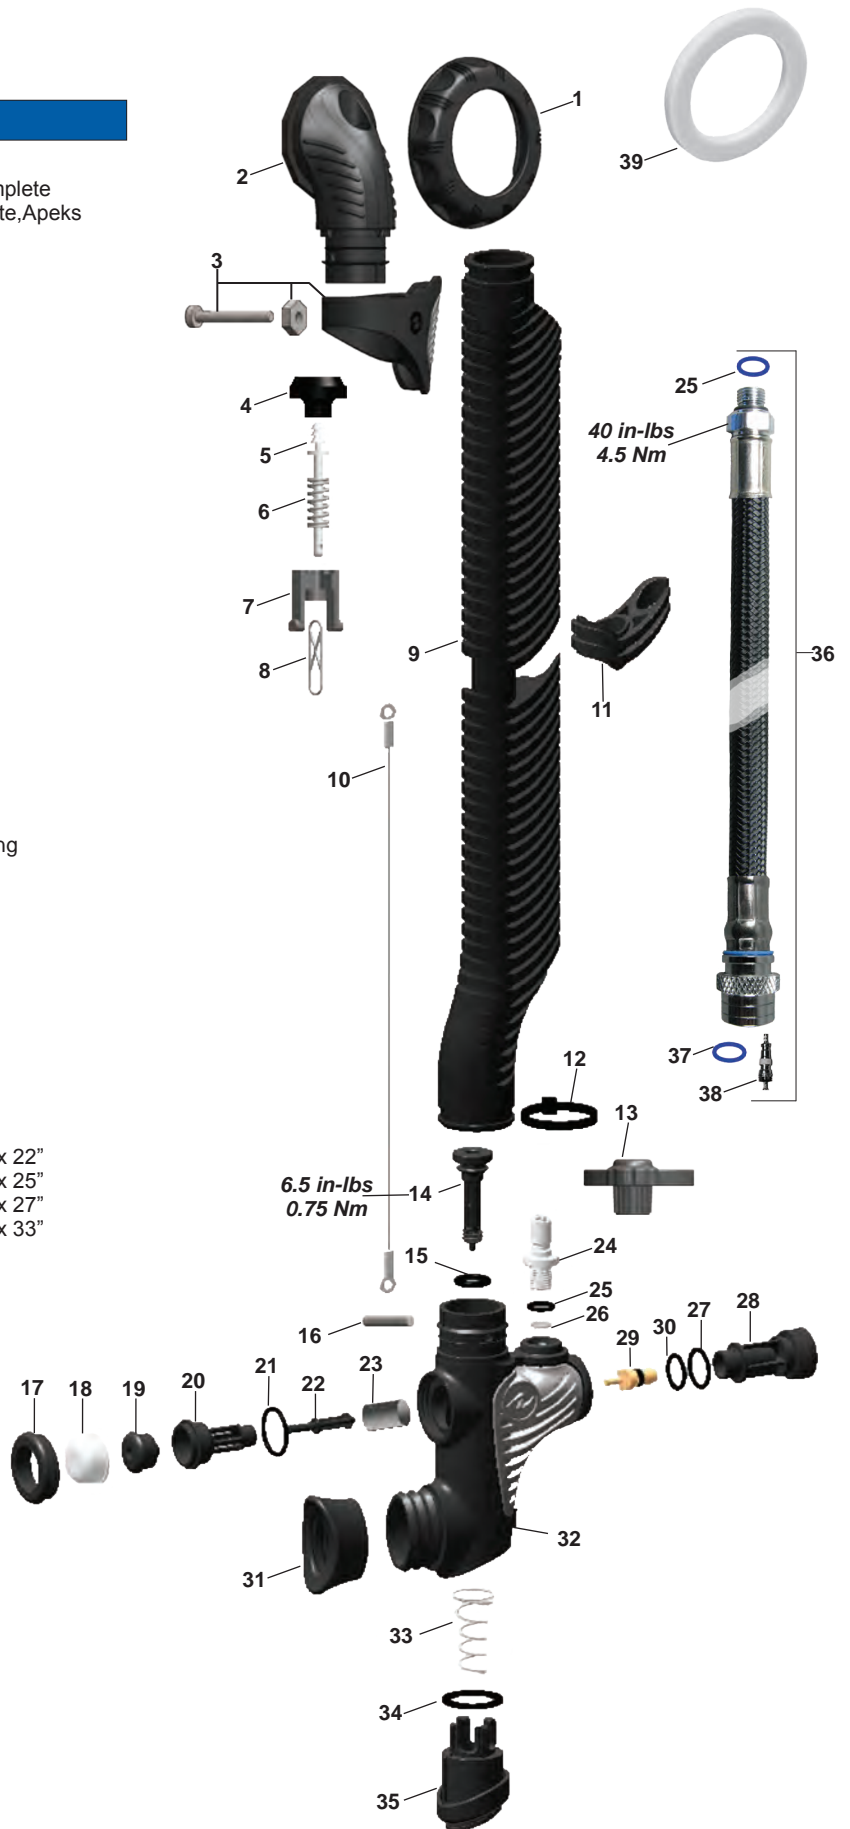

- ----- **42609/BC911139** *Service Kit, Powerline Inflator*
- ----- **42810/BC911129** *Powerline Airway, Charcoal, Complete*
- ----- **42820/BC911115** *Powerline Airway, Black, Complete, Apeks*
- ----- **15280/BC911137** *Powerline, Lower Unit, Charcoal*

- 1----- **15763** *Collar*
- 2----- **15161/BC911159** *Elbow*
- 3----- **15281** *Clip, Nut & Screw, Charcoal*
- ----- **15159** *Clip, Nut & Screw, Black, Apeks*
- 4----- **778559/BC911359** *Poppet, Dump Valve*
- 5----- **15164/BC911232** *Poppet Stem*
- 6----- **15215** *Spring*
- 7----- **15162/BC911160** *Poppet Guide*
- 8----- **15178** *Cable Hook*
- 9----- **15261/BC911163** *Molded Hose*
- 10----- **15724/BC911261** *Cable*
- 11----- **15262/BC911164** *Hose Clip*
- 12----- **15719/BC911350** *Clamp*
- 13----- **15029** *QD Fitting Cover*
- 14----- **15736/BC911186** *Oral Valve Poppet*
- 15----- **820092** *O-ring*
- 16----- **15610/BC911368** *Cable Pin*
- 17----- **15746/BC911354** *Bezel*
- 18----- **15100/BC911158** *Button Cover, Gray*
- 19----- **15747/BC911355** *Button*
- 20----- **15749/BC911190** *Push Rod Housing*
- 21----- **820016P/BC911372** *O-ring (20 pk)*
- 22----- **15743/BC911189** *Push Rod*
- 23----- **15720/BC911382** *Filter Screen*
- 24----- **090018/BC911273** *Quick Disconnect Plug w/ O-ring*
- 25----- **820011P/RG911842** *O-ring (20 pk)*
- 26----- **15628/BC911178** *Filter*
- 27----- **820014P/RG912517** *O-ring (20 pk)*
- 28----- **15744/BC911353** *Valve Retainer*
- 29----- **15504/BC911348** *Valve Core*
- 30----- **957025P/BC911263** *O-ring (10 pk)*
- 31----- **15741/BC911187** *Mouthpiece*
- 32----- **15283** *Body, Charcoal*
- ----- **15271** *Body, Black, Apeks*
- 33----- **15709/BC911182** *Spring*
- 34----- **15718/BC911185** *Gasket*
- 35----- **15775/BC911196** *Oral Button w/Plug*
- 36----- **45822/BC911131** *MP Braided Inflator Hose, 3/8 x 22"*
- ----- **45825/BC911132** *MP Braided Inflator Hose, 3/8 x 25"*
- ----- **45827/BC911133** *MP Braided Inflator Hose, 3/8 x 27"*
- ----- **45833/BC911134** *MP Braided Inflator Hose, 3/8 x 33"*
- 37----- **820043P** *O-ring (10 pk)*
- 38----- **778565/BC911360** *Valve Core*
- 39----- **15309/BC911376** *Gasket*

Part numbers in **BOLD ITALICS** indicate standard overhaul replacement part.