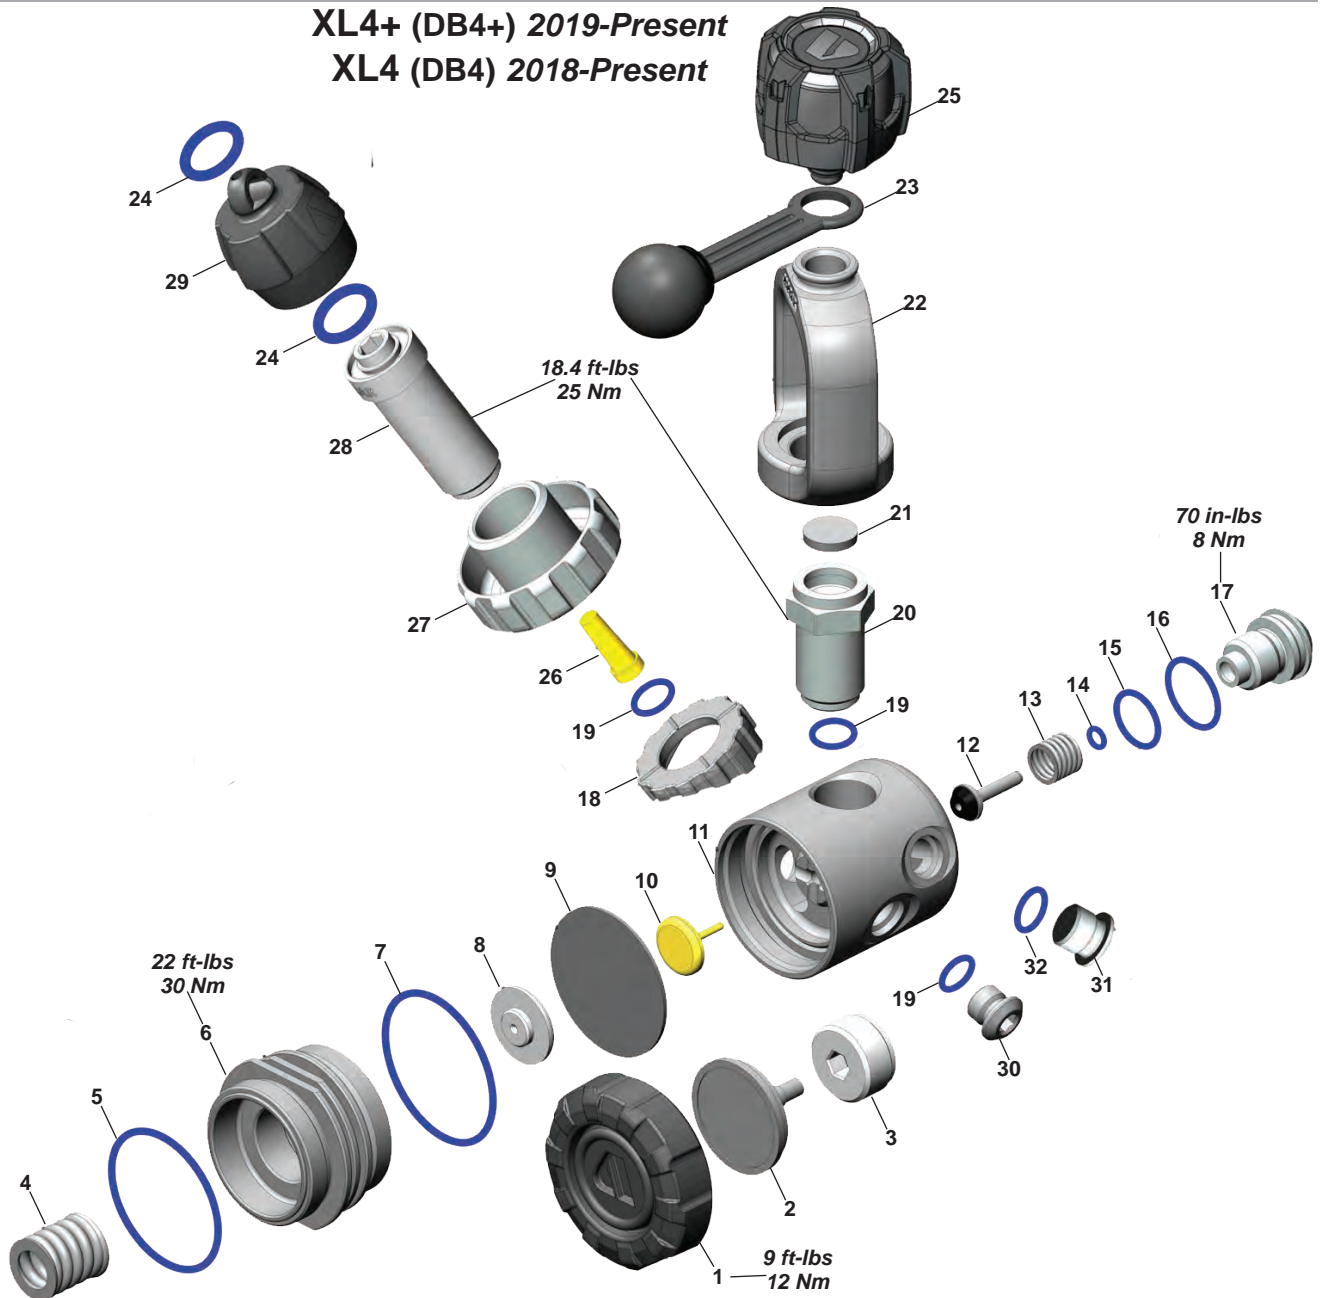

XL4+ (DB4+) 2019-Present
XL4 (DB4) 2018-Present

KEY# PART# DESCRIPTION

- ----- **AP0241/RT141114** Service Kit, Diaphragm First Stages
- ----- RT111115 DB4+ First Stage, Yoke
- ----- RT111116 DB4+ First Stage, DIN
- ----- AP0211/S/RA112115 DIN Conversion Kit
- 1 ---- AP2010GY/RG912363 Environmental End Cap, XL4+ (Grey)
- ----- AP2010/RG912078 Environmental End Cap, XL4 (Black)
- 2 ---- AP1483/RG912067 Hydrostatic Transmitter
- 3 ---- AP1474/RG912061 Spring Adjuster
- 4 ---- AP1475/RG912271 Spring
- 5 ---- **AP2013P/RG912454** O-ring (10 pk)
- 6 ---- AP2009S/RG912313 Diaphragm Clamp, Finned Satin
- 7 ---- **AP7520/RG912269** O-ring
- 8 ---- AP1476/RG912362 Spring Carrier
- 9 ---- **AP1478/RG912062** Diaphragm
- 10 ---- AP1479/RG912063 Valve Lifter
- 11 ---- AP90071/RG912346 Body, XL4, (2-HP Ports) Satin
- 12 ---- **AP1419/RG912048** HP Valve
- 13 ---- AP1415/RG912047 Spring
- 14 ---- **AP1299P/RG912227** O-ring (10 pk)
- 15 ---- **AP1410P/RG912230** O-ring (10 pk)
- 16 ---- **AP1300P/RG912228** O-ring (10 pk)

KEY# PART# DESCRIPTION

- 17 ---- AP5202/RG912325 HP Balance Plug
- 18 ---- AP1446W/RG912359 Distance Piece, XL4+ (White)
- ----- AP1446/RG912053 Distance Piece, XL4 (Black)
- 19 ---- **AP1409P/RG912229** O-ring (10 pk)
- 20 ---- AP1407/S/RG912299 Yoke Clamp Connector, XL4+ (Satin)
- ----- AP1407/RG912041 Yoke Clamp Connector, XL4 (Chrome)
- 21 ---- **AP1406/RG912039** Filter, Porvair (Yoke)
- ----- RA121117 Filter, Porvair (20pk)
- 22 ---- AP1403/S/RG912037 Yoke Clamp, Satin
- 23 ---- AP1404GY/RG912356 Dust Cap, XL4+ (Grey)
- 23 ---- AP1404/RG912038 Dust Cap, (Black)
- 24 ---- **AP1166P/RG912224** O-ring (10 pk)
- 25 ---- AP7312GY/RG912418 Yoke Clamp Screw, XL4+ Co-Mold(Grey)
- ----- AP7312/RG912417 Yoke Clamp Screw, XL4 Co-Molded
- 26 ---- **AP1472/RG912059** Conical Filter (DIN)
- 27 ---- AP1470/S/RG912056 Handwheel 300 Bar, Satin
- 28 ---- AP1471/S/RG912058 Handwheel Connector, Satin
- 29 ---- AP6202GY/RG912385 DIN Protective Cap, XL4+ (Grey)
- ----- AP6202/RG912127 DIN Protective Cap (Black)
- 30 ---- AP1408/RG912042 3/8" UNF Blanking Plug
- 31 ---- AP1413/RG912045 7/16" UNF Blanking Plug
- 32 ---- **AP1445P/RG912453** O-ring (10 pk)