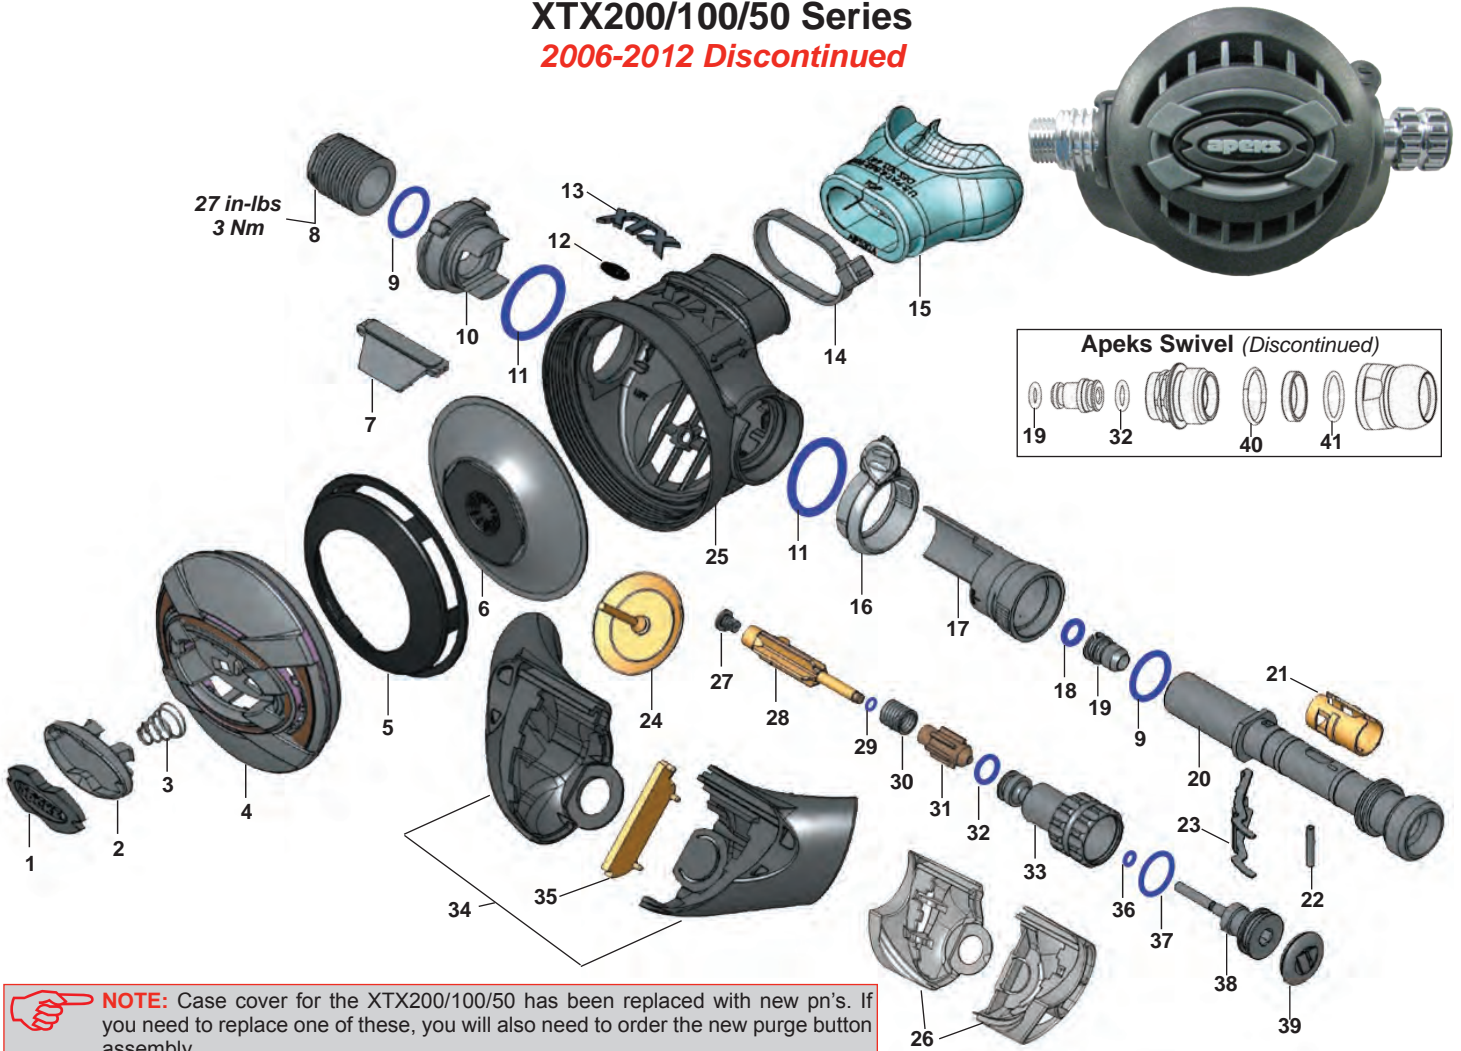

XTX200/100/50 Series
2006-2012 Discontinued

KEY#	PART#	DESCRIPTION
----	AP0219/RS135111	Universal Second Stage Service Kit
----	AP0249/RS135121	Service Kit, Swivel Hose
1----	AP6224/RG912218	Decal (old version)
2----	AP6214/RG912391	Purge Button (old version)
----	AP6214Y/RG912132	Purge Button, Yellow (old version)
3----	AP6222/RG912139	Spring (old version)
4----	AP6302PVDS/RG912255	Case Cover, Tungsten (must also order RG912246)
----	AP6302/RG912145	Case Cover, XTX200 (must also order RG912246)
----	AP6302S/RG912256	Case Cover, XTX100 (must also order RG912023)
----	AP6301/RG912401	Case Cover, XTX50 (must also order RG912021)
----	AP6301Y/RG912144	Case Cover, Yel (must also order RG912024)
5----	AP5802/RG912384	Diaphragm Cover, Black
6----	AP5803/RG912123	Diaphragm
7----	AP2037/RG912091	Deflector
8----	AP5013PVDS/RG912318	Heat Exchanger, PVD, Tungsten
----	AP5002/RG912101	Heat Exchanger, Chrome, XTX200/50
----	AP5013/S/RG912103	Heat Exchanger, Satin, XTX100
9----	AP1267P/RG912225	O-ring (10 pk)
10----	AP6211/RG912129	Blanking Piece
----	AP6211Y/RG912130	Blanking Piece, Yellow
11----	AP1438P/RG912232	O-ring (10 pk)
12----	NLA	Decal, Tungsten
----	NLA	Decal, XTX200
----	AP6226/RG912288	Decal, XTX100
----	AP6227/RG912289	Decal, XTX50
13----	AP6221B/RG912395	XTX Decal, XTX200, Tungsten
----	AP6221S/RG912397	XTX Decal, XTX100
----	AP6221GREY/RG912396	XTX Decal, XTX50
----	AP6221Y/RG912398	XTX Decal, XTX50 Octopus

KEY#	PART#	DESCRIPTION
14----	RG912279	Mouthpiece Clamp
15----	AP5324K/RA117137	Comfobite Mouthpiece
----	104138/RG911253	Mouthpiece, Standard, Octopus
16----	AP6309/RG912148	Venturi Ring
----	AP6212Y/RG912389	Venturi Ring, Yellow
17----	AP6213/RG912390	Venturi Lever Body
18----	AP1154P/RG912222	O-ring (10 pk)
19----	AP2033/RG912089	Seat
20----	AP6216/RG912133	Valve Spindle, Chrome, XTX200/50
----	AP6216S/RG912331	Valve Spindle, Satin, XTX100
21----	AP6215/RG912392	Spindle Collar
22----	AP1151/RG912025	Spring Pin
23----	AP2035/RG912281	Lever
24----	AP6223/RG912196	Exhaust Valve
25----	AP6210/RG912386	Case
26----	AP6219K/RA117143	Small Exhaust Tee, Set
27----	AP2034/RG912198	MP Seat, Silicone
28----	AP2036/RG912090	Shuttle Valve
29----	AP2041P/RG912234	O-ring (10 pk)
30----	AP2021/RG912080	Spring
31----	AP2038SQ/RG912092	Counter-Balance Cylinder
32----	AP1409P/RG912229	O-ring (10 pk)
33----	AP6577FPVDS/RG912333	Adjusting Screw, PVD, Tungsten
----	AP6577F/RG912150	Adjusting Screw, Chrome, XTX200/50
----	AP6577FS/RG912334	Adjusting Screw, Satin, XTX100
34----	AP6220K/RA117144	Large Exhaust Tee, Set
35----	AP6230/RG912140	Exhaust Rib
36----	AP5711P/RG912235	O-ring (10 pk)
37----	AP1159P/RG912223	O-ring (10 pk)
38----	AP6578/RG912151	Spring Adjuster
39----	AP5830/RG911873	Plug

Part numbers in **BOLD ITALICS** indicate standard overhaul replacement part.