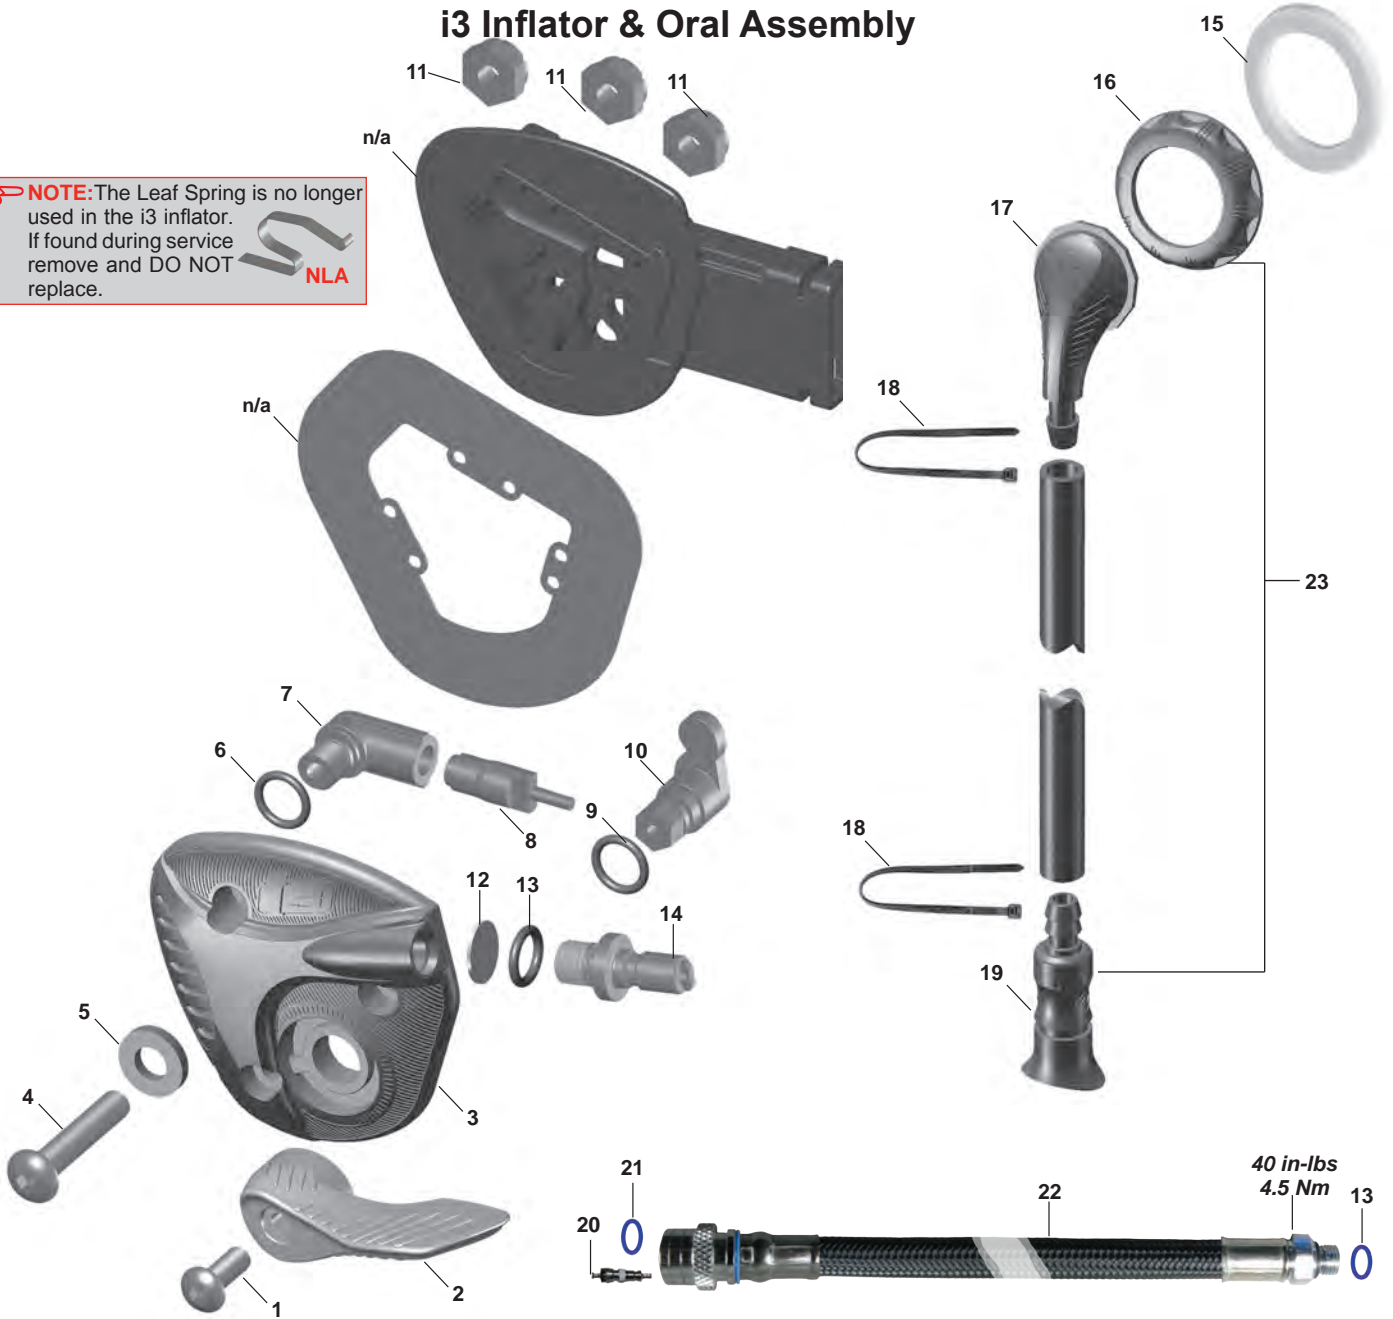

i3 Inflator & Oral Assembly

NOTE: The Leaf Spring is no longer used in the i3 inflator. If found during service remove and DO NOT replace.

KEY#	PART#	DESCRIPTION

KEY#	PART#	DESCRIPTION

- ----- **900020/BC911142** *Service Kit, i3 Inflator*
- 1 ---- 15454/**BC911379** Screw, SS 10-32X.5
- 2 ---- 15414/**BC911170** Handle, i3 Inflator, Red
- ----- 15446 Handle, i3 Inflator, Twilight
- ----- 15433 Handle, i3 Inflator, Pink
- ----- 15434/**BC911175** Handle, i3 Inflator, Grey
- 3 ---- 15436/**BC911177** Body Out with Grey Labels
- ----- 15439 Body Out with Black Labels
- 4 ---- 15453 Screw, SS 10-32X1
- 5 ---- 15426/**BC911381** Washer, Screw Seal
- 6 ---- 820010P/**RG911848** O-ring (20 pk)
- 7 ---- 15417/**BC911172** Valve Retainer, Elbow
- 8 ---- 15504/**BC911348** Valve Core
- 9 ---- 15445P Quad-ring (10 pk)
- 10 ---- 15415/**BC911171** Lever, i3 Inflator

- 11 ---- 15425/**BC911380** Nut, Nylock, 10-32
- 12 ---- 15628/**BC911178** Powerline Filter
- 13 ---- 820011P/**RG911842** O-ring (20 pk)
- 14 ---- 090018/**BC911273** Quick Disconnect Plug with O-ring
- 15 ---- 15309/**BC911376** Gasket
- 16 ---- 15763 Collar
- 17 ---- 15427 Elbow
- 18 ---- 15719/**BC911350** Clamp
- 19 ---- 15429/**BC911174** Mouthpiece/Valve, Oral Inflator Assy
- 20 ---- 778565/**BC911360** Valve Core
- 21 ---- 820043P O-ring (10 pk)
- 22 ---- 45827/**BC911133** MP Braided Inflator Hose, 27" (SM)
- ----- 45833/**BC911134** MP Braided Inflator Hose, 33" (M, ML, L)
- ----- 45836/**BC911135** MP Braided Inflator Hose, 36" (XL)
- ----- 45840/**BC911136** MP Braided Inflator Hose, 40" (XXL)
- 23 ---- 42773 i3 Oral Inflator, Complete (items 16-19)

Part numbers in **BOLD ITALICS** indicate standard overhaul replacement part.