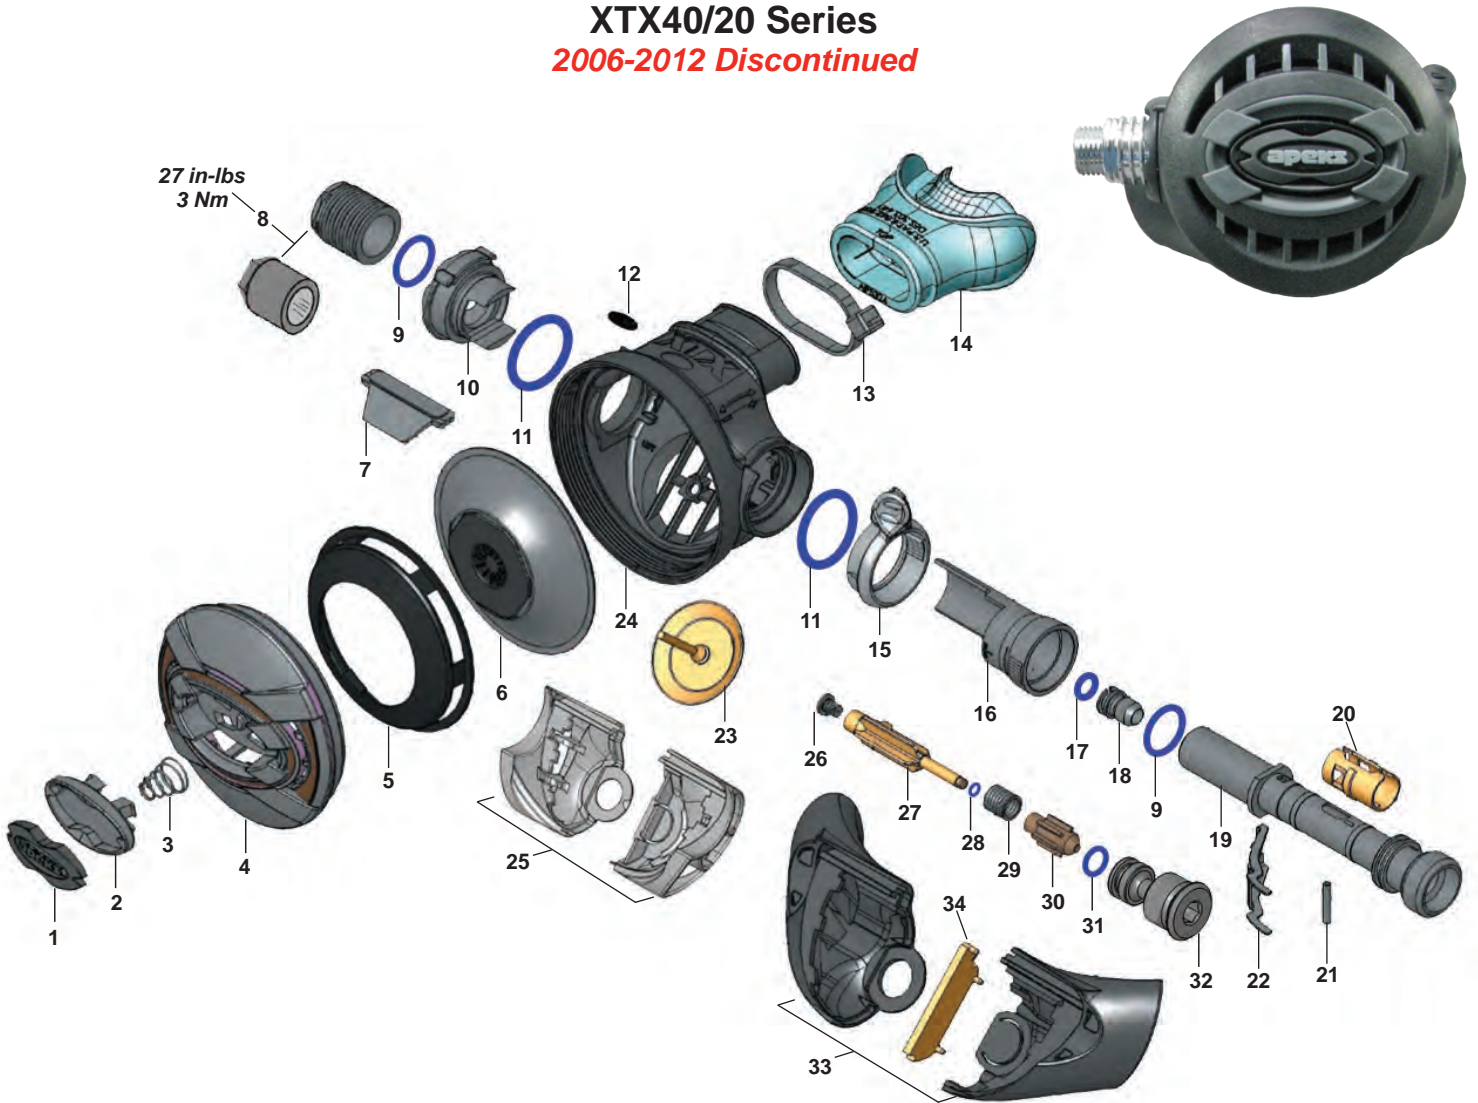

XTX40/20 Series
2006-2012 Discontinued

KEY# PART# DESCRIPTION

- ----- **AP0219/RS135111** **Universal Second Stage Service Kit**
- 1 ---- **AP6224/RG912218** Decal
- ----- **NLA** Decal, Nitrox, XTX40 Oxy
- 2 ---- **AP6214/RG912391** Purge Button
- ----- **AP6214Y/RG912132** Purge Button, Yellow
- 3 ---- **AP6222/RG912139** Spring
- 4 ---- **AP6301/RG912401** Case Cover (must also order AP0624B)
- ----- **AP6301Y/RG912144** Case Cover, Yel (must also order AP0624Y)
- ----- **AP6301G/RG912143** Case Cover, Grn, XTX40 Oxy (also order AP0624Y)
- 5 ---- **AP5802/RG912384** Diaphragm Cover, Black
- 6 ---- **AP5803/RG912123** Diaphragm
- 7 ---- **AP2037/RG912091** Deflector
- 8 ---- **AP5002/RG912101** Heat Exchanger, XTX40
- ----- **AP5003/RG912317** Spacer, XTX20
- 9 ---- **AP1267P/RG912225** **O-ring (10 pk)**
- 10 ---- **AP6211/RG912129** Blanking Piece
- ----- **AP6211Y/RG912130** Blanking Piece, Yellow
- ----- **AP6211G/RG912387** Blanking Piece, Green, XTX40 Oxy
- 11 ---- **AP1438P/RG912232** **O-ring (10 pk)**
- 12 ---- **AP6228K/RG912290** Decal, XTX40
- ----- **NLA** Decal, XTX40 Nitrox, XTX40 Oxy
- ----- **NLA** Decal, XTX20
- 13 ---- **RG912279** **Mouthpiece Clamp**

KEY# PART# DESCRIPTION

- 14 ---- **AP5324K/RA117137** Comfobite Mouthpiece
- ----- **AP5324G/RG911122** Comfobite Mouthpiece, Green, Oxy
- ----- **104138/RG911253** Mouthpiece, Standard, Octopus
- 15 ---- **AP6309/RG912148** Venturi Ring
- ----- **AP6212Y/RG912389** Venturi Ring, Yellow
- ----- **AP6212G/RG912388** Venturi Ring, Green, XTX40 Oxy
- 16 ---- **AP6213/RG912390** Venturi Lever Body
- 17 ---- **AP1154P/RG912222** **O-ring (10 pk)**
- 18 ---- **AP2033/RG912089** Seat
- 19 ---- **AP6216/RG912133** Valve Spindle
- 20 ---- **AP6215/RG912392** Spindle Collar
- 21 ---- **AP1151/RG912025** Spring Pin
- 22 ---- **AP2035/RG912281** Lever
- 23 ---- **AP6223/RG912196** Exhaust Valve
- 24 ---- **AP6210/RG912386** Case
- 25 ---- **AP6219K/RA117143** Small Exhaust Tee, Set
- ----- **AP6219G** *Small Exhaust Tee, Set, Green, XTX40 Oxy
- 26 ---- **AP2034/RG912198** **MP Seat, Silicone**
- 27 ---- **AP2036/RG912090** Shuttle Valve
- 28 ---- **AP2041P/RG912234** **O-ring (10 pk)**
- 29 ---- **AP2021/RG912080** Spring
- 30 ---- **AP2038SQ/RG912092** Counter-Balance Cylinder
- 31 ---- **AP1409P/RG912229** **O-ring (10 pk)**
- 32 ---- **AP2029-1/RG912087** Adjusting Screw
- 33 ---- **AP6220K/RA117144** Large Exhaust Tee, Set
- 34 ---- **AP6230/RG912140** Exhaust Rib

Part numbers in **BOLD ITALICS** indicate standard overhaul replacement part.