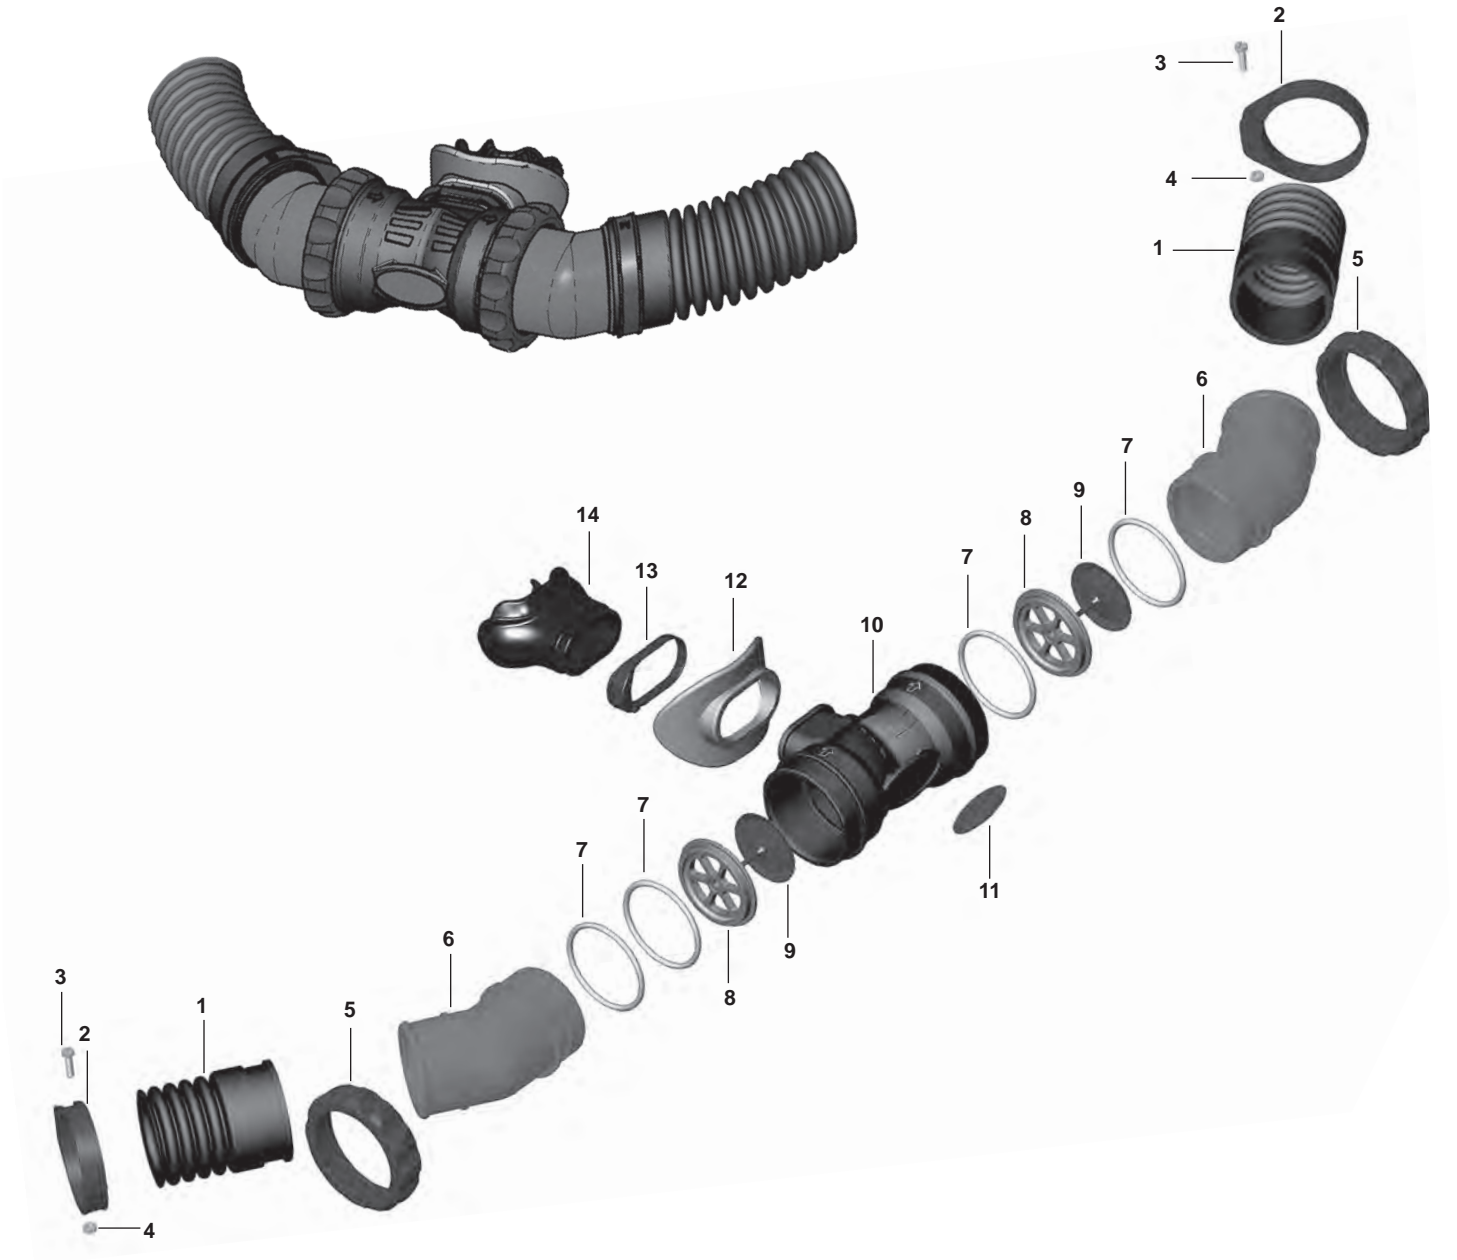

Mistral Mouthpiece

2006 Discontinued

KEY#	PART#	DESCRIPTION

-----900016/**RA121118** *Mistral Overhaul Parts Kit (complete)*

1	----- 125930/RG911507	Corrugated hose
2	----- 125939/RG911511	Clamping band "M"
3	----- 125975/RG911515	Screw
4	----- 125976/RG911516	Nut
5	----- 125914/RG911497	Connector ring
6	----- 125979/RG912185	Connector, angled
7	----- 125915/RG911498	O-ring
8	----- 125912/RG911496	Mouthpiece valve support
9	----- 125925/RG911502	Inhale-Exhale valve
10	----- 125918/RG911500	Mouthpiece body
11	----- 125916/RG912182	Mouthpiece decal
12	----- 109512/RG911259	Lip shield
13	----- 129154/RG911254	Mouthpiece clamp
14	----- 109438/RG911251	Comfobite mouthpiece

Part numbers in **BOLD ITALICS** are included in the service kit