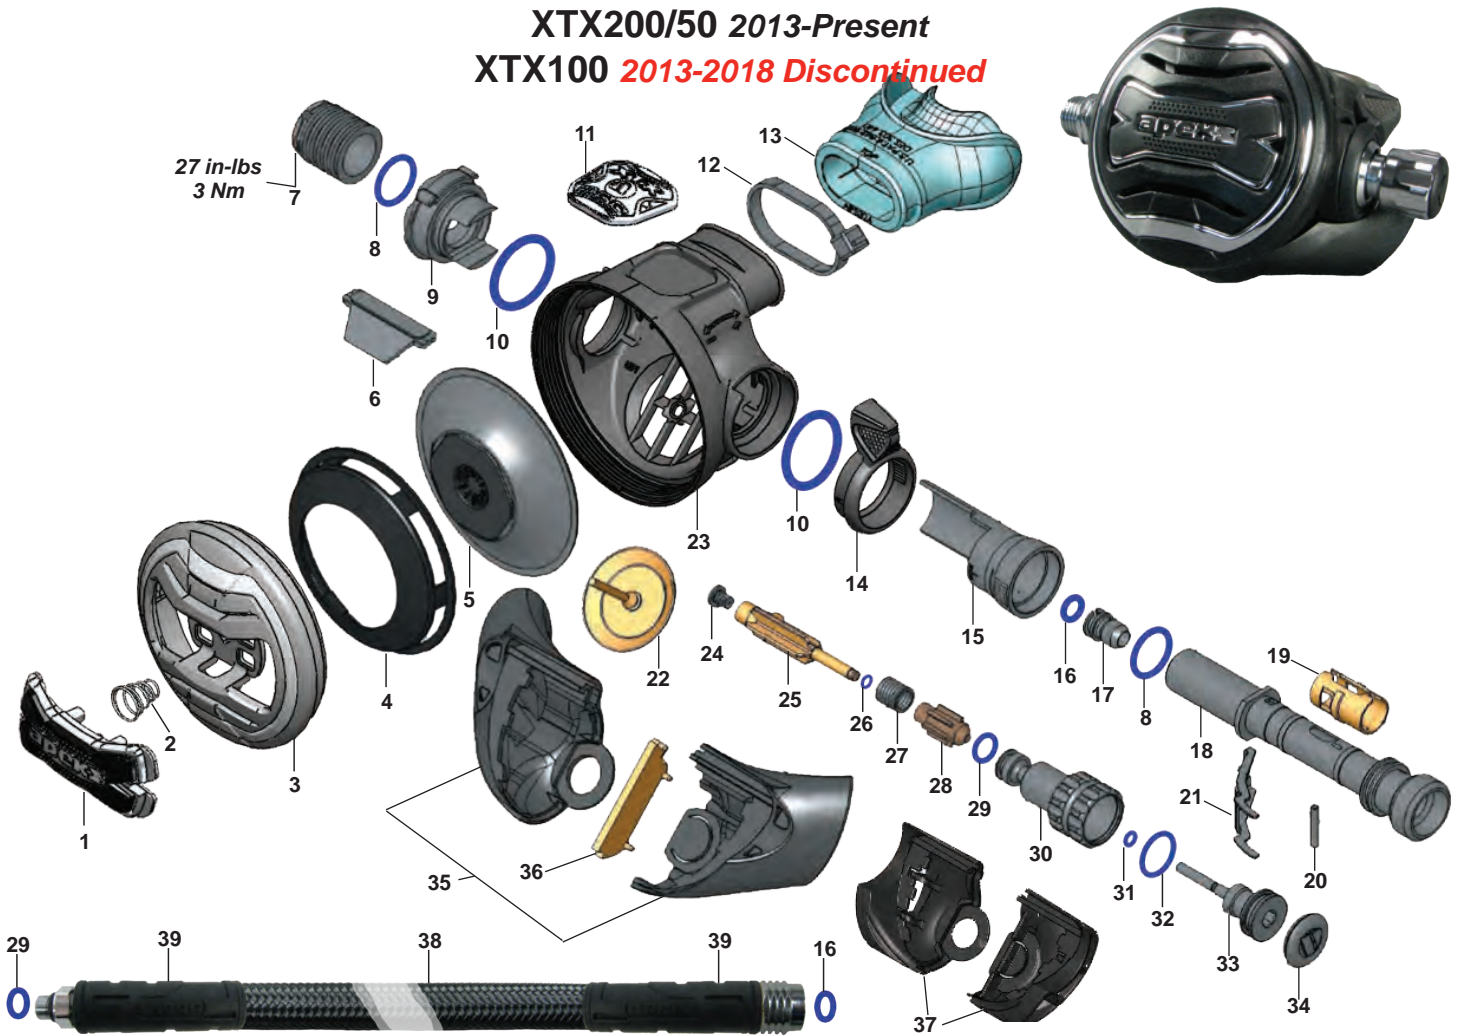

XTX200/50 2013-Present
XTX100 2013-2018 Discontinued

KEY#	PART#	DESCRIPTION	KEY#	PART#	DESCRIPTION

-----	AP0219/RS13511	Universal Second Stage Service Kit
-----	AP0354F/RS129113	XTX200 Tungsten, Second Stage
-----	AP0353F2/RS129111	XTX200, Second Stage
-----	AP0352F/RS132111	XTX50, Second Stage
1 ----	AP0624/RG912246	Purge Button, Chrm, Tungsten/XTX200, w/Spring
-----	AP0624S/RG912023	Purge Button, Satin, XTX100, w/Spring
-----	AP0624B/RG912021	Purge Button, Black, XTX50, w/Spring
-----	AP0624Y/RG912024	Purge Button, Yel, XTX50 Octopus, w/Spring
2 ----	AP6222/RG912139	Spring
3 ----	AP6302PVDS/RG912255	Case Cover, Tungsten
-----	AP6302/RG912145	Case Cover, XTX200
-----	AP6302S/RG912256	Case Cover, XTX100
-----	AP6301/RG912401	Case Cover, XTX50
-----	AP6301Y/RG912144	Case Cover, Octopus, Yellow
4 ----	AP5802/RG912384	Diaphragm Cover, Black
-----	AP5803/RG912123	Diaphragm
6 ----	AP2037/RG912091	Deflector
7 ----	AP5013PVDS/RG912318	Heat Exchanger, PVD, Tungsten
-----	AP5002/RG912101	Heat Exchanger, Chrome, XTX200/50
-----	AP5013/S/RG912103	Heat Exchanger, Satin, XTX100
8 ----	AP1267P/RG912225	O-ring (10 pk)
9 ----	AP6211/RG912129	Blanking Piece
-----	AP6211Y/RG912130	Blanking Piece, Yellow, Octopus
10 ----	AP1438P/RG912232	O-ring (10 pk)
11 ----	AP6238F/RG912349	Decal, Tungsten
-----	AP63082200/RG912292	Decal, XTX200
-----	AP6308100/RG912353	Decal, XTX100
-----	AP630750/RG912146	Decal, XTX50
-----	AP6307O50/RG912409	Decal, XTX50 Octopus
-----	AP2002A/RG912463	Double-Sided Adhesive Tape (NOT SHOWN)
12 ----	RG912279	Mouthpiece Clamp