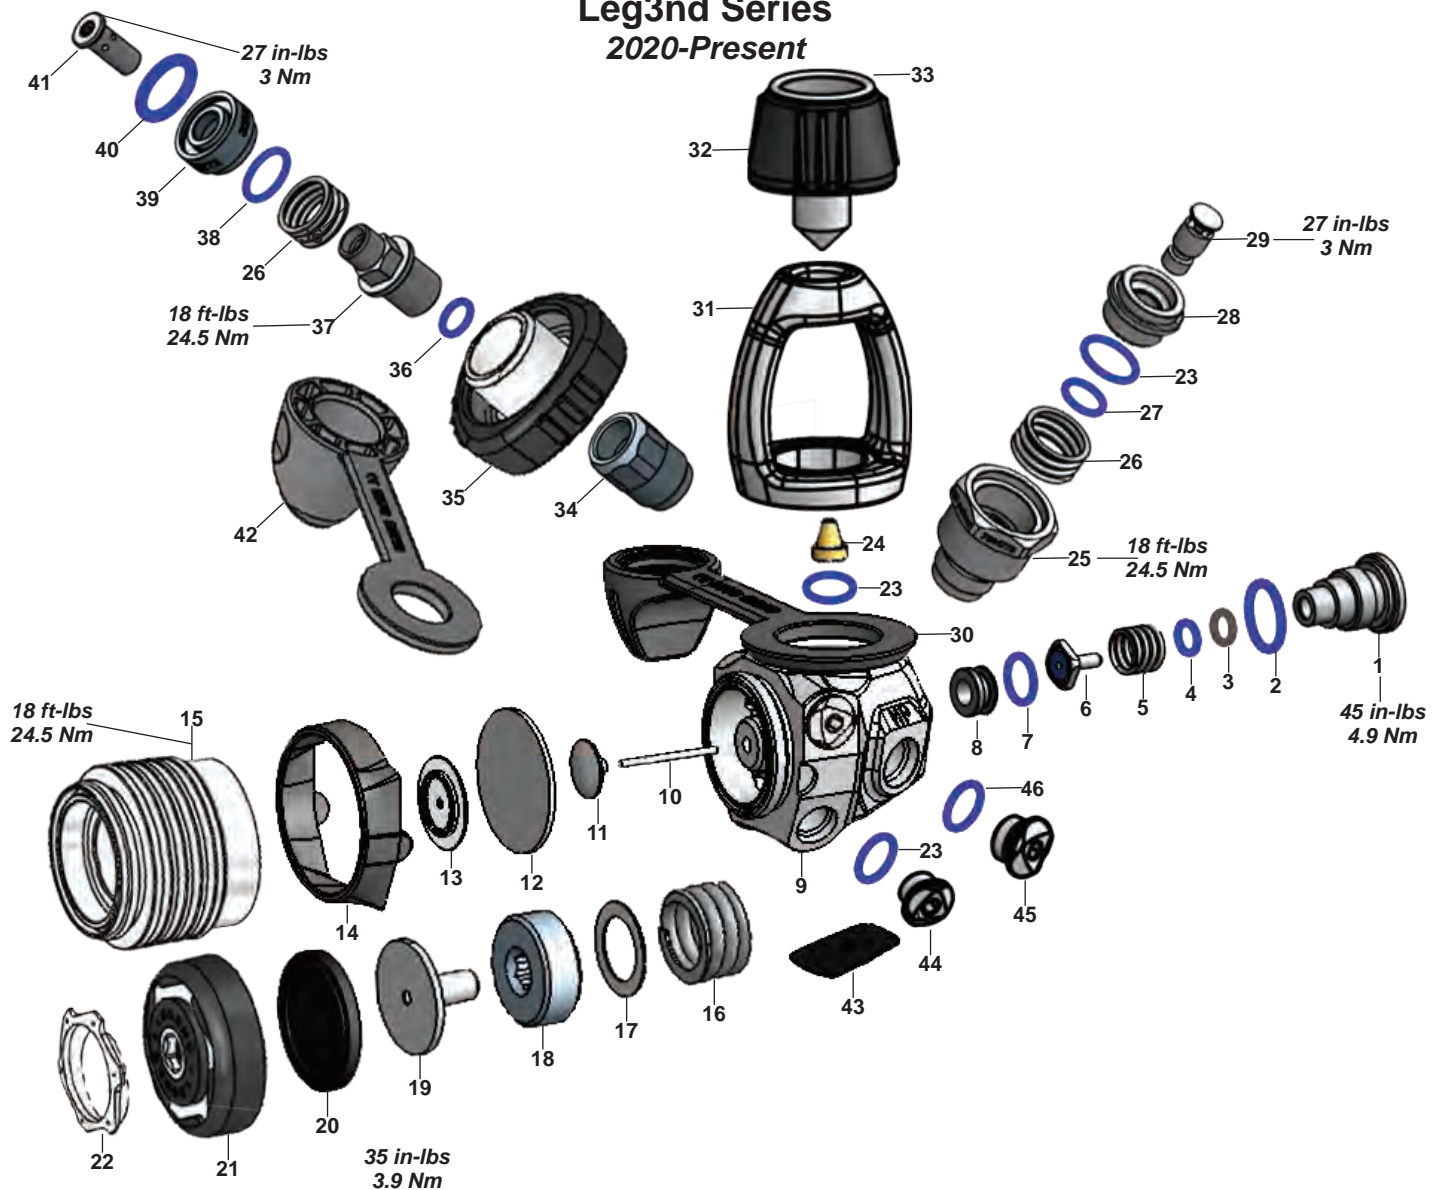

Leg3nd Series 2020-Present

KEY#	PART#	DESCRIPTION

KEY#	PART#	DESCRIPTION

- ----- **RG911117/RA121126 Legend ACD Overhaul Parts Kit**
- ----- RT146000 First Stage Leg3nd ACD, Yoke
- ----- RT146001 First Stage Leg3nd ACD, DIN
- ----- 129021/RA119117 DIN Adapter Kit
- 1 ---- 129604/RG911926 HP Balance Plug, Chrome
- 2 ---- 824407P/RG912210 O-ring (20 pk)
- 3 ---- 119129/RG911347 Backup ring
- 4 ---- 820080P/RG911849 O-ring (20 pk)
- 5 ---- 122244/RG911384 Spring
- 6 ---- 105940/RG911444 HP Seat
- 7 ---- 820038P/RG911843 O-ring (20 pk)
- 8 ---- 127585/RG911531 Crown
- 9 ---- 129257/RG911919 Body, Chrome
- 10 ---- 102002/RG911779 Pin
- 11 ---- 129121/RG911631 Pin Support
- 12 ---- 119159/RG911350 Diaphragm
- 13 ---- 127565/RG912186 Spring Pad
- 14 ---- 129609/RG911930 Protector, Dry Chamber
- 15 ---- RG911263 Diaphragm Clamp
- 16 ---- 127567/RG911522 Main Spring
- 17 ---- 127568/RG911523 Washer
- 18 ---- 122805/RG911396 Adjustment Screw
- 19 ---- 129606/RG911927 Piston
- 20 ---- 129126/RG911634 Diaphragm, Secondary
- 21 ---- RG911264 Dry Chamber Cap

- 22 ---- RG911265 Dry Chamber Decal
- 23 ---- 820011P/RG911842 O-ring (20 pk)
- 24 ---- 129209/RG911676 Filter, ACD
- 25 ---- 129242/RG911911 Yoke Retainer, Chrome
- 26 ---- 129204/RG911672 Spring, ACD
- 27 ---- 820009P/RG912515 O-ring (20 pk)
- 28 ---- 129205/RG911673 Yoke Crown, Chrome
- 29 ---- 129207/RG911674 Yoke Shutter Valve
- 30 ---- 129607/RG911928 Dust Cover, Yoke
- 31 ---- 124611/RG911441 Yoke, Chrome
- 32 ---- 129618/RG911852 Yoke Screw
- 33 ---- RG911262 Yoke Screw Decal
- 34 ---- 129241/RG911910 DIN Union
- 35 ---- 129619/RG911853 DIN Handwheel
- 36 ---- 820010P/RG911848 O-ring (20 pk)
- 37 ---- 129213/RG911680 DIN Screw
- 38 ---- 820322P/RG912520 O-ring (20 pk)
- 39 ---- 129264/RG911687 DIN Shutter Crown
- 40 ---- 820094P/RG911846 O-ring (20 pk)
- 41 ---- 129202/RG911670 DIN Shutter Valve
- 42 ---- 129608/RG911929 DIN Cap
- 43 ---- RG911266 Decal
- 44 ---- 129612/RG911932 Plug, MP Port, 3/8 inch
- 45 ---- 129613/RG911933 Plug, HP Port, 7/16 inch
- 46 ---- 820072P/RG911462 O-ring, HP Port (20 pk)