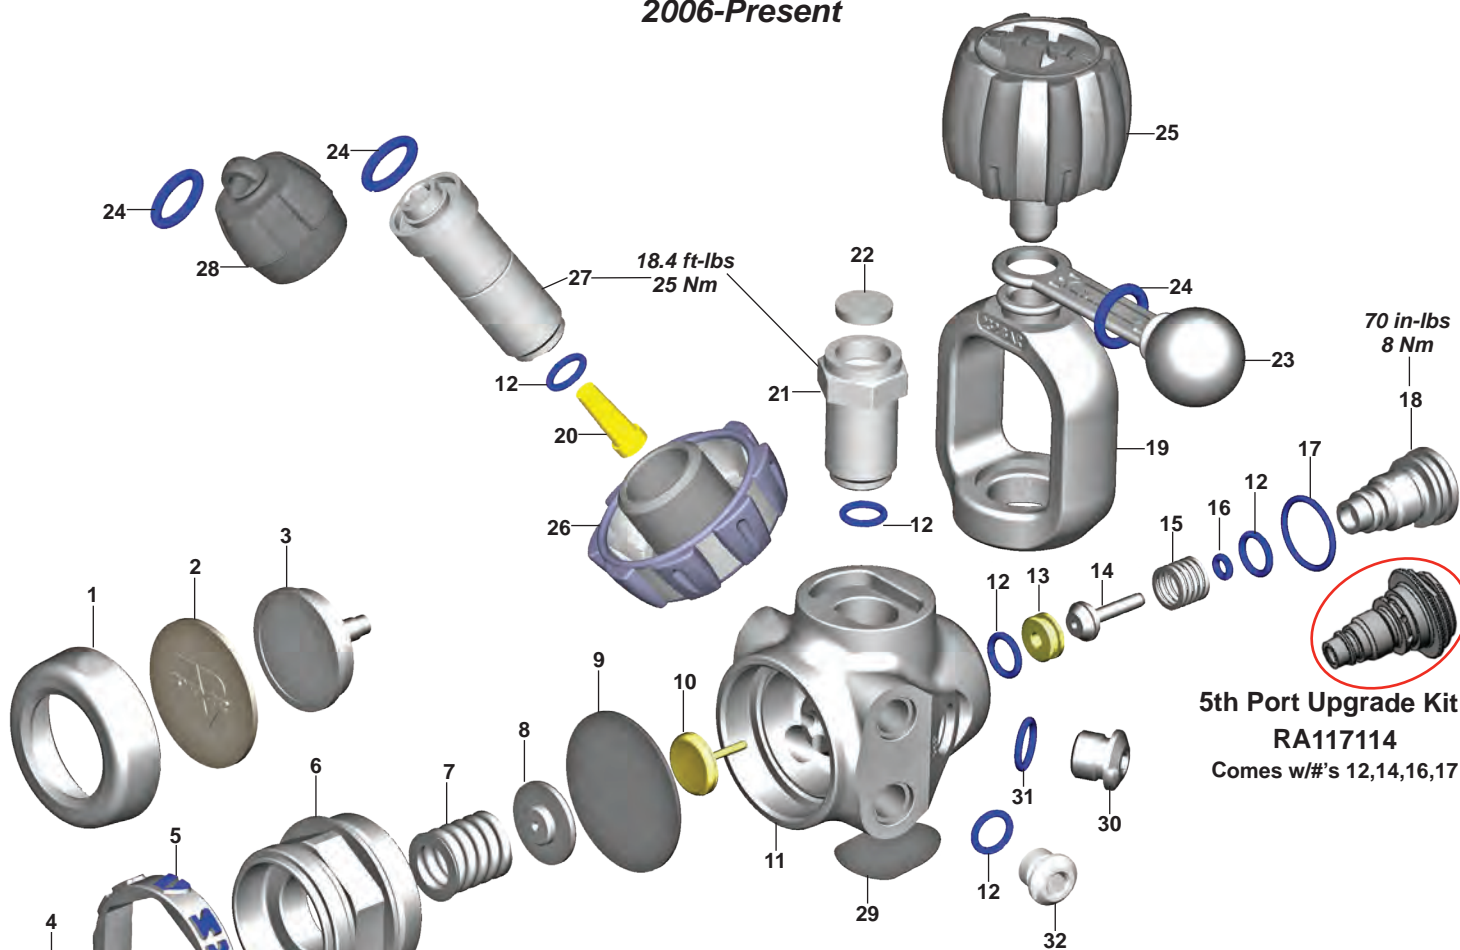

XTX200 (FSR) 2006-Present

WARNING: The 5th port upgrade kit **MUST NOT** be added to any older XTX200 1st stage manufactured prior to 2013. The 2013> models have a square decal on the first stage body.

NOTE: In 2013, the XTX 200 body (11) was changed. If ordering the new 2013 body make sure to order the 2013 decal for a proper fit.

KEY#	PART#	DESCRIPTION
-----	AP0241/RT141114	Service Kit, Diaphragm First Stage
-----	AP0363F/RT132111	XTX200, First Stage only, w/Yoke
-----	AP0363F1/RT132113	XTX200, First Stage only, w/DIN
-----	AP0620/RA112118	DIN Conversion Kit, Comolded
-----	AP02741/RA117114	5th Port Upgrade Kit, 2013>XTX only
1----	AP1484/RG912068	Environmental End Cap, Chrome, XTX
-----	AP1484PVDS/RG912069	Environmental End Cap, PVD Tung
2----	AP1482F1/RG912275	Hydrostatic Diaphragm, XTX (3-color)
-----	AP14821/RG912066	Hydrostatic Diaphragm, XTX
-----	AP7309/RG912416	Hydrostatic Diaphragm, Tungsten
3----	AP1483/RG912067	Hydrostatic Transmitter
4----	AP1474/RG912061	Spring Adjuster
5----	AP5725/RG912376	Molded Logo Ring, XTX
6----	AP14731/RG912303	Diaphragm Clamp, Chrome, XTX
7----	AP1475/RG912271	Spring
8----	AP1476/RG912362	Spring Carrier
9----	AP1478/RG912062	Diaphragm
10----	AP5722/RG912115	Valve Lifter
11----	AP5101F/RG912320	Body, Chrome, XTX (2013>)
-----	AP5101FPVDS/RG912321	Body, XTX Tungsten (2013>)
12----	AP1409P/RG912229	O-ring (10 pk)
13----	AP5721/RG912114	Removable HP Valve Seat (Crown)
14----	AP1419/RG912048	HP Valve

KEY#	PART#	DESCRIPTION
15----	AP1415/RG912047	Spring
16----	AP1299P/RG912227	O-ring (10 pk)
17----	AP1300P/RG912228	O-ring (10 pk)
18----	AP5309B/RG911117	HP Balance Plug, Chrome, XTX, Tungsten
19----	AP1403/RG912036	Yoke Clamp, Chrome, XTX
-----	AP1403PVDS/RG912298	Yoke Clamp, PVD, Tungsten
20----	AP1472/RG912059	Conical Filter (DIN)
21----	AP1407/RG912041	Yoke Clamp Connector, Chrome, XTX, Tung
22----	AP1406/RG912039	Filter, Porvair (Yoke)
-----	RA121117	Filter, Porvair (20pk)
23----	AP1404/RG912038	Protective Cap
24----	AP1166P/RG912224	O-ring (10 pk)
25----	AP7312/RG912417	Yoke Clamp Screw, Comolded
26----	AP6201/RG912217	Handwheel, 300 Bar, XTX, Tungsten
27----	AP1471/RG912057	Handwheel Connector, Chrome, XTX, Tung
28----	AP6202/RG912127	Protective Cap, DIN
29----	AP63081200/RG912464	Decal, Body, XTX200 (2013>)
-----	AP6239F/RG912350	Decal, Body, XTX Tungsten (2013>)
-----	AP6239/RG912291	Decal, Body, XTX Tungsten (<2013)
30----	AP1413/RG912045	7/16" HP Blanking Plug
31----	AP1445P/RG912453	O-ring (10 pk)
32----	AP1408/RG912042	3/8" MP Blanking Plug

Part numbers in **BOLD ITALICS** indicate standard overhaul replacement part.