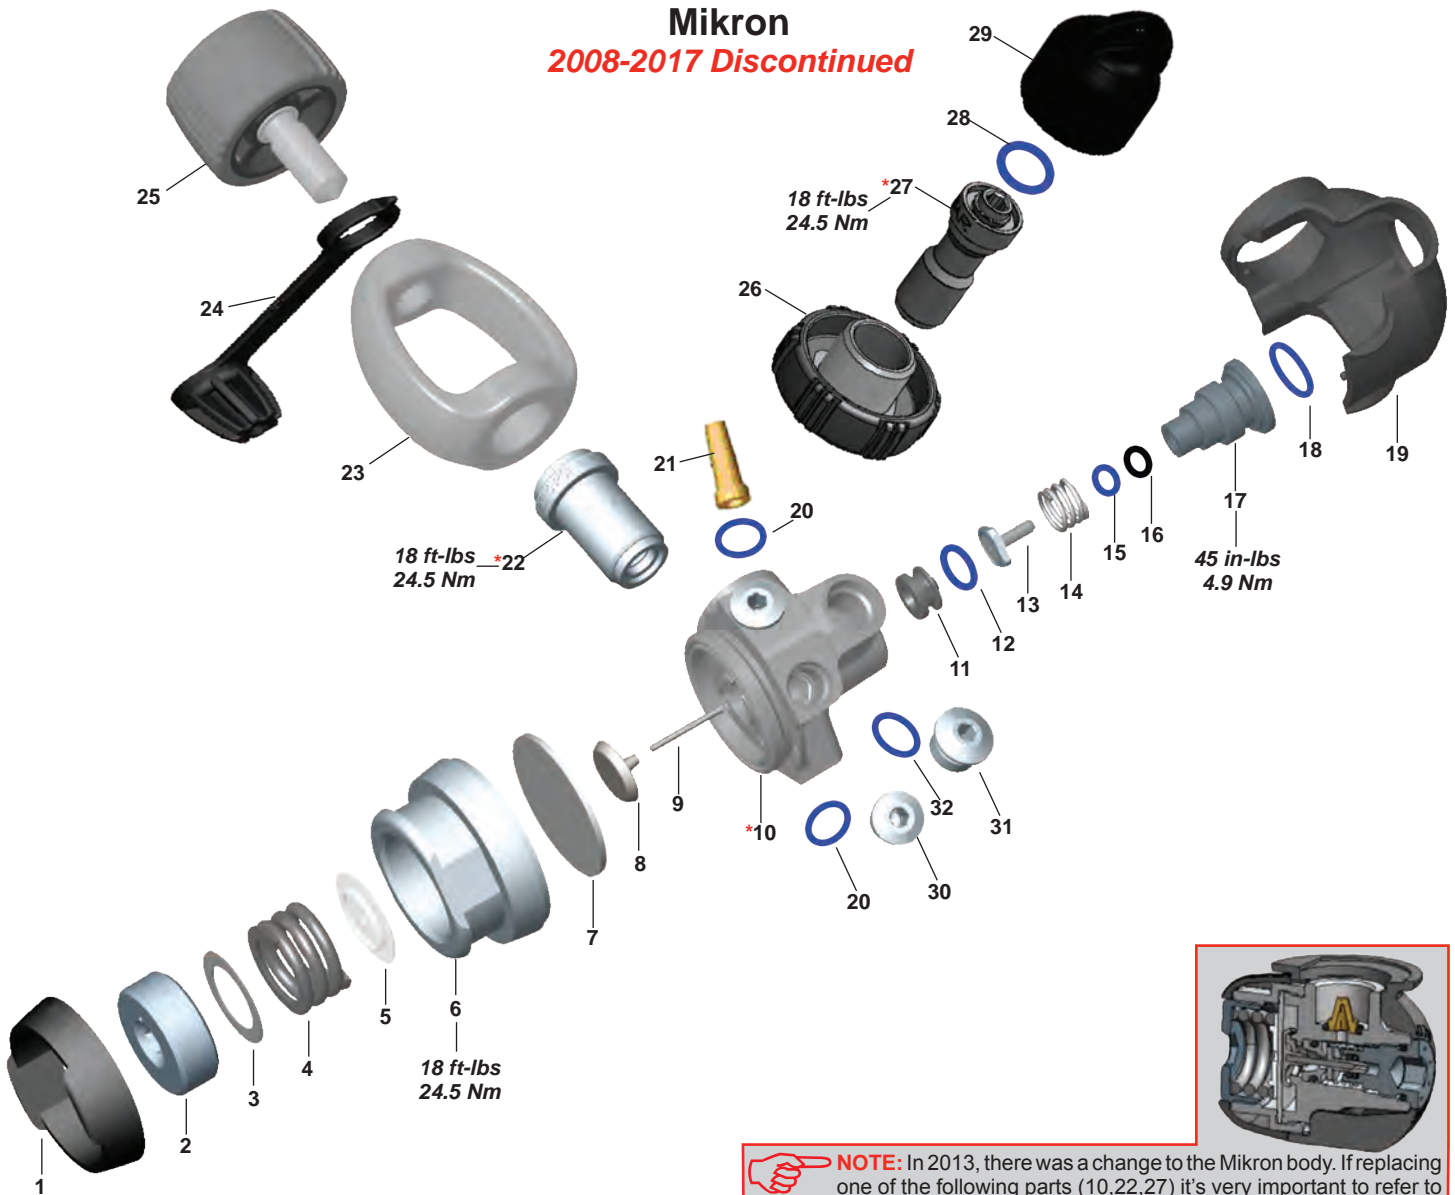

Mikron

2008-2017 Discontinued

NOTE: In 2013, there was a change to the Mikron body. If replacing one of the following parts (10,22,27) it's very important to refer to Technical Bulletin #38 Jan 1, 2013 for more information.

KEY# PART# DESCRIPTION

----	RG911117/RA121125	Overhaul Parts Kit
----	129022/RA119118	DIN Adapter Kit (2013>)
1----	127888/RG911588	Spacer, Black/Blue
----	127878/RG912192	Spacer, Black/Pink
----	127872/RG911587	Spacer, Black/Green
----	127837/RG911578	Spacer, Black/Red
----	127839/RG911579	Spacer, Vanilla
2----	127566/RG911521	Adjustment Screw
3----	127568/RG911523	Washer
4----	127567/RG911522	Spring
5----	127565/RG912186	Spring Pad
6----	127583/RG912189	Spring Retainer
----	127874/RG911896	Spring Retainer, (2-HP Ports)
7----	119159/RG911350	Diaphragm
8----	127563/RG911519	Pin Support
9----	127564/RG911520	Pin
10----	129254/RG911917	Body, 2013>
11----	127585/RG911531	Crown
12----	820038P/RG911843	O-ring (20 pk)
13----	105940/RG911444	HP Seat

KEY# PART# DESCRIPTION

14----	122244/RG911384	Spring
15----	820080P/RG911849	O-ring (20 pk)
16----	119129/RG911347	Back-up Ring
17----	129120/RG911630	Plug
18----	824407P/RG912210	O-ring (20 pk)
19----	127876/RG911897	Sheath, Black, (2-HP Ports)
----	127831/RG911574	Sheath, Vanilla, (1-HP Port)
----	127804/RG911556	Sheath, Black, (1-HP Port)
20----	820011P/RG911842	O-ring (20 pk)
21----	129151/RG911650	Filter
22----	129253/RG911916	Inlet Fitting, 2013>
----	127808/RG911559	Inlet Fitting
23----	127807/RG911558	Yoke
24----	124555/RG911427	Dust Cap
25----	127805/RG911557	Yoke Screw
26----	127803/RG911555	DIN Handwheel
27----	129251/RG911914	DIN Fitting, 2013>
----	127801/RG911553	DIN Fitting
28----	820094P/RG911846	O-ring (20 pk)
29----	124665/RG911450	DIN Cap
30----	103133/RG911380	Plug, MP Port, 3/8"
31----	103137/RG911381	Plug, HP Port, 7/16"
32----	820072P/RG911462	O-ring (20 pk)

Part numbers in **BOLD ITALICS** indicate standard overhaul replacement part