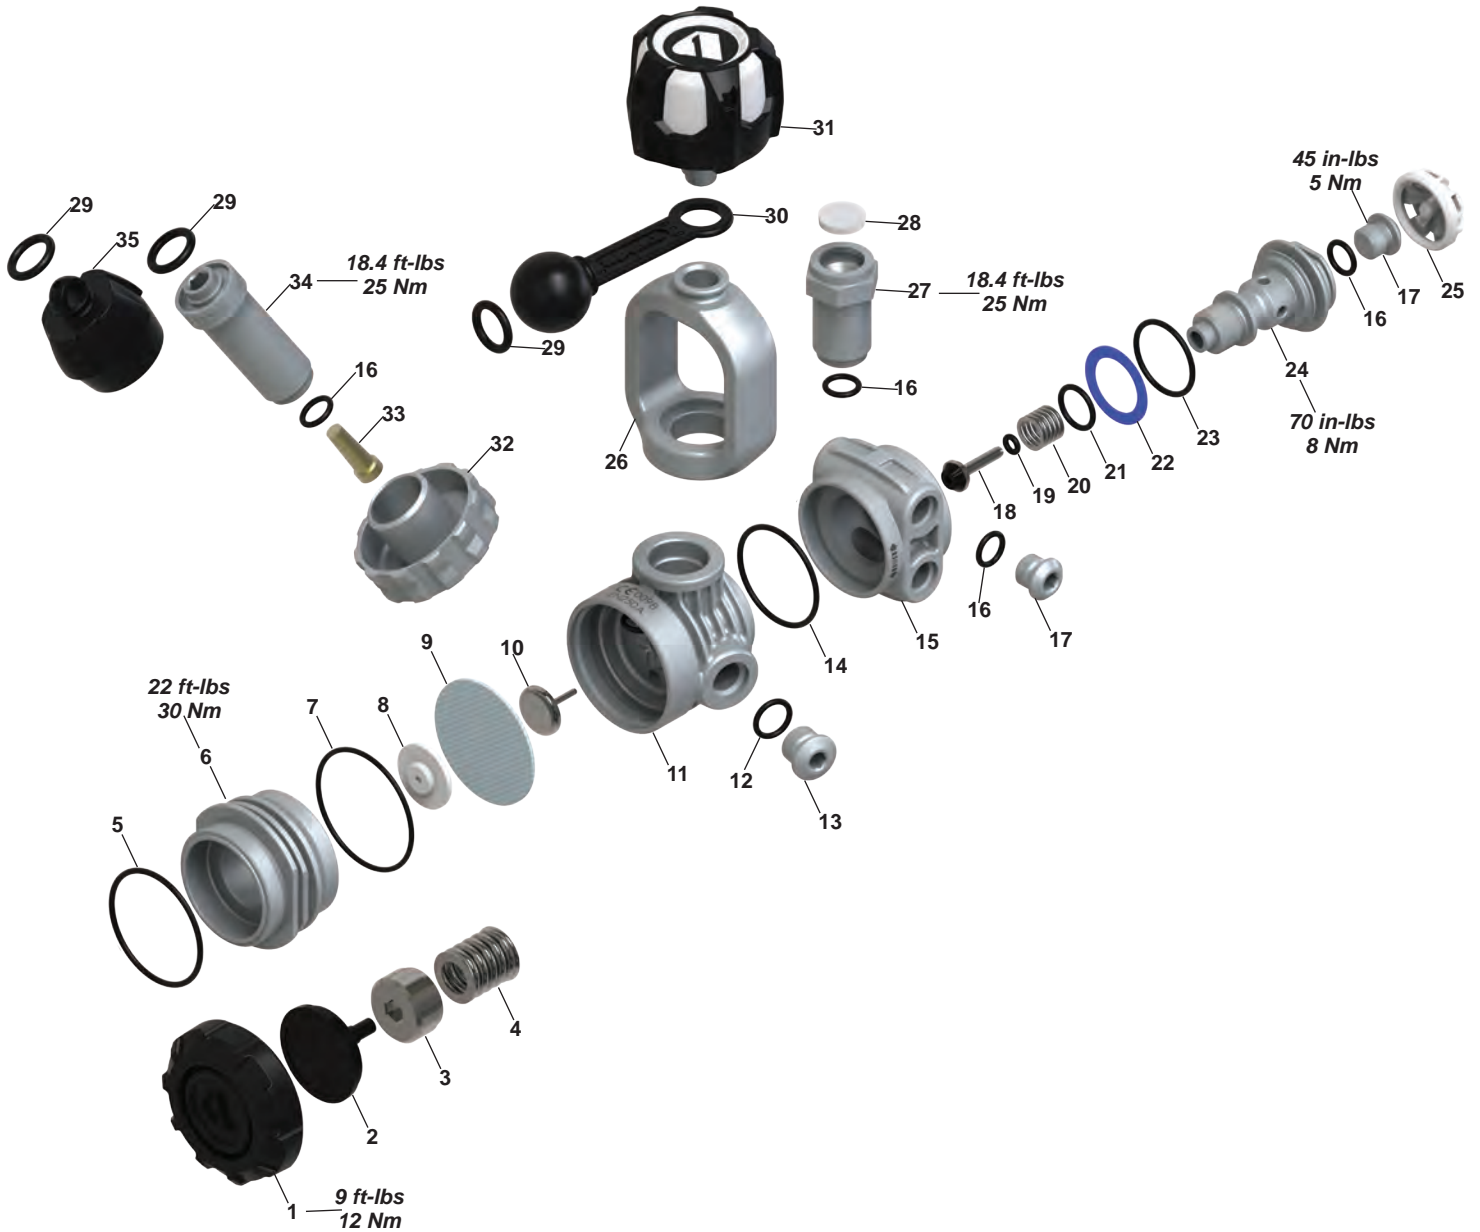

MTX-RC • MTX-R (DBT)
2017-Present

KEY# PART# DESCRIPTION

KEY# PART# DESCRIPTION

- ----- **AP0241/RT141114** Service Kit, Diaphragm First Stage
- ----- **AP0062/RT127112** MTX-R First Stage only, w/Yoke
- ----- **AP0063/RT127111** MTX-R First Stage only, w/DIN
- ----- **AP0211MTXR/RA112136** DIN Conversion Kit, Satin
- 1 ---- **AP2010/RG912078** Environmental End Cap
- 2 ---- **AP1483/RG912067** Hydrostatic Transmitter
- 3 ---- **AP1474/RG912061** Spring Adjuster
- 4 ---- **AP1475/RG912271** Spring
- 5 ---- **AP2013P/RG912454** O-ring (10 pk)
- 6 ---- **AP2009S/RG912313** Diaphragm Clamp, Finned, Satin
- 7 ---- **AP7520/RG912269** O-ring
- 8 ---- **AP1476/RG912362** Spring Carrier
- 9 ---- **AP1478/RG912062** Diaphragm
- 10 ---- **AP1479/RG912063** Valve Lifter
- 11 ---- **AP2007SE/RG912250** Body, Finned, Satin
- 12 ---- **AP1445P/RG912453** O-ring (10 pk)
- 13 ---- **AP1413S/RG912301** 7/16" HP Blanking Plug, Satin
- 14 ---- **AP1420P/RG912231** O-ring (10 pk)
- 15 ---- **AP2008SE/RG912251** Turret, Finned, Satin
- 16 ---- **AP1409P/RG912229** O-ring (10 pk)

- 17 ---- **AP1408S/RG912300** 3/8" MP Blanking Plug, Satin
- 18 ---- **AP1419/RG912048** HP Valve
- 19 ---- **AP1299P/RG912227** O-ring (10 pk)
- 20 ---- **AP1415/RG912047** Spring
- 21 ---- **AP1410P/RG912230** O-ring (10 pk)
- 22 ---- **AP1414/RG912046** Thrust Washer
- 23 ---- **AP1438P/RG912232** O-ring (10 pk)
- 24 ---- **AP2011S/RG912314** Turret Retaining Bolt, Satin
- 25 ---- **AP2012W/RG912366** Bumper, 5th Port, White
- 26 ---- **AP1403/S/RG912037** Yoke Clamp, Satin
- 27 ---- **AP1407/S/RG912299** Yoke Clamp Connector, Satin
- 28 ---- **AP1406/RG912039** Filter, Porvair, Yoke
  -----RA121117
  Filter, Porvair (20pk)
- 29 ---- **AP1166P/RG912224** O-ring (10 pk)
- 30 ---- **AP1404/RG912038** Dust Cap
- 31 ---- **AP7312SW/RG912419** Yoke Clamp Screw, Comolded
- 32 ---- **AP7310S/RG912336** Handwheel, 300 Bar, Satin
- 33 ---- **AP1472/RG912059** Conical Filter, DIN
- 34 ---- **AP1471/S/RG912058** Handwheel Connector, Satin
- 35 ---- **AP6202/RG912127** Protective Cap, DIN