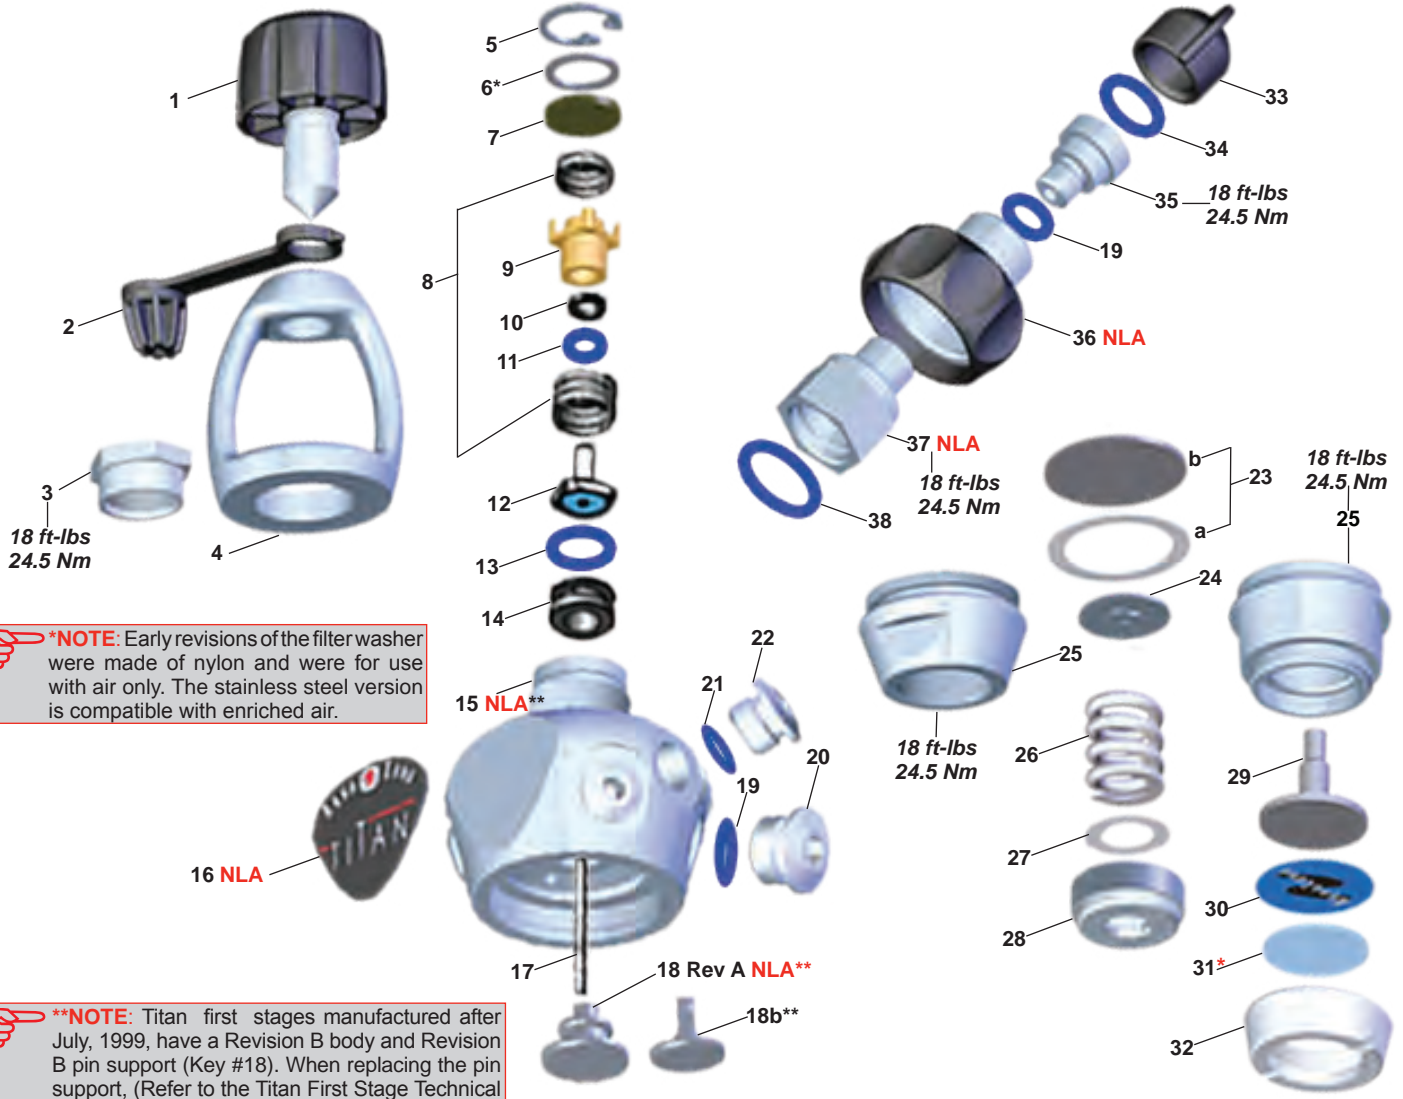

Titan Series

1999-2008 *Discontinued*

*NOTE: Early revisions of the filter washer were made of nylon and were for use with air only. The stainless steel version is compatible with enriched air.

**NOTE: Titan first stages manufactured after July, 1999, have a Revision B body and Revision B pin support (Key #18). When replacing the pin support, (Refer to the Titan First Stage Technical Maintenance Manual)

KEY#	PART#	DESCRIPTION

	RG911115/RA121122	Titan<08 Overhaul Parts Kit
	100525	Dry Environmental Kit (Complete)
	NLA	DIN Adapter Kit, Titan
1----	128631/RG911620	Yoke Screw
2----	124555/RG911427	Dust Cap
3----	103162/RG911436	Yoke Retainer
4----	106843/124610/RG911440	Yoke, Satin
5----	863051/RG911809	Circlip
6----	124628/RG911445	Washer, Stainless (see *NOTE)
7----	105106/RG911785	Filter
8----	101509	Spring Kit (includes both springs)
9----	105324/RG911787	Spring Block
10----	119129/RG911347	Backup Ring
11----	820080P/RG911849	O-ring (20 pk)
12----	105940/RG911444	HP Seat
13----	820038P/RG911843	O-ring (20 pk)
14----	127585/RG911531	Crown
15----	NLA	Body, Rev. B
16----	NLA	Decal, Titan
17----	102002/RG911779	Pin
18----	NLA	Pin Support, Rev. A (see **NOTE)
-----	101569/RG911291	Pin Support Rev. B (see **NOTE)

KEY#	PART#	DESCRIPTION

19----	820072P/RG911462	O-ring (7/16" HP Port) (20 pk)
20----	103137/RG911381	Port Plug, HP
21----	820011P/RG911842	O-ring (3/8" Port) (25 pk)
22----	103133/RG911380	Port Plug, MP
23----	103425/RG911834	Diaphragm w/Thrust Washer
24----	124560/RG911430	Spring Pad
25----	103104/RG911437	Spring Retainer
-----	106317/RG911394	Spring Retainer (Dry)
26----	106356/RG911349	Spring
27----	845097/RG911808	Washer
28----	106026/RG911396	Adjustment Screw
29----	106319/RG911392	Piston
30----	106338	Decal
31----	106337/RG911395	Diaphragm, External Not Provided in SV Kit
32----	106318/RG911393	Diaphragm Retainer
33----	124665/RG911450	Protector Cap, DIN Connector
34----	820094P/RG911846	O-ring (20 pk)
35----	106056/124606/RG911439	Handwheel Retainer
36----	NLA	Handwheel
37----	NLA	DIN Adapter
38----	820017P/RG912518	O-ring (20 pk)Not Provided in SV Kit

Part numbers in **BOLD ITALICS** indicate standard overhaul replacement part