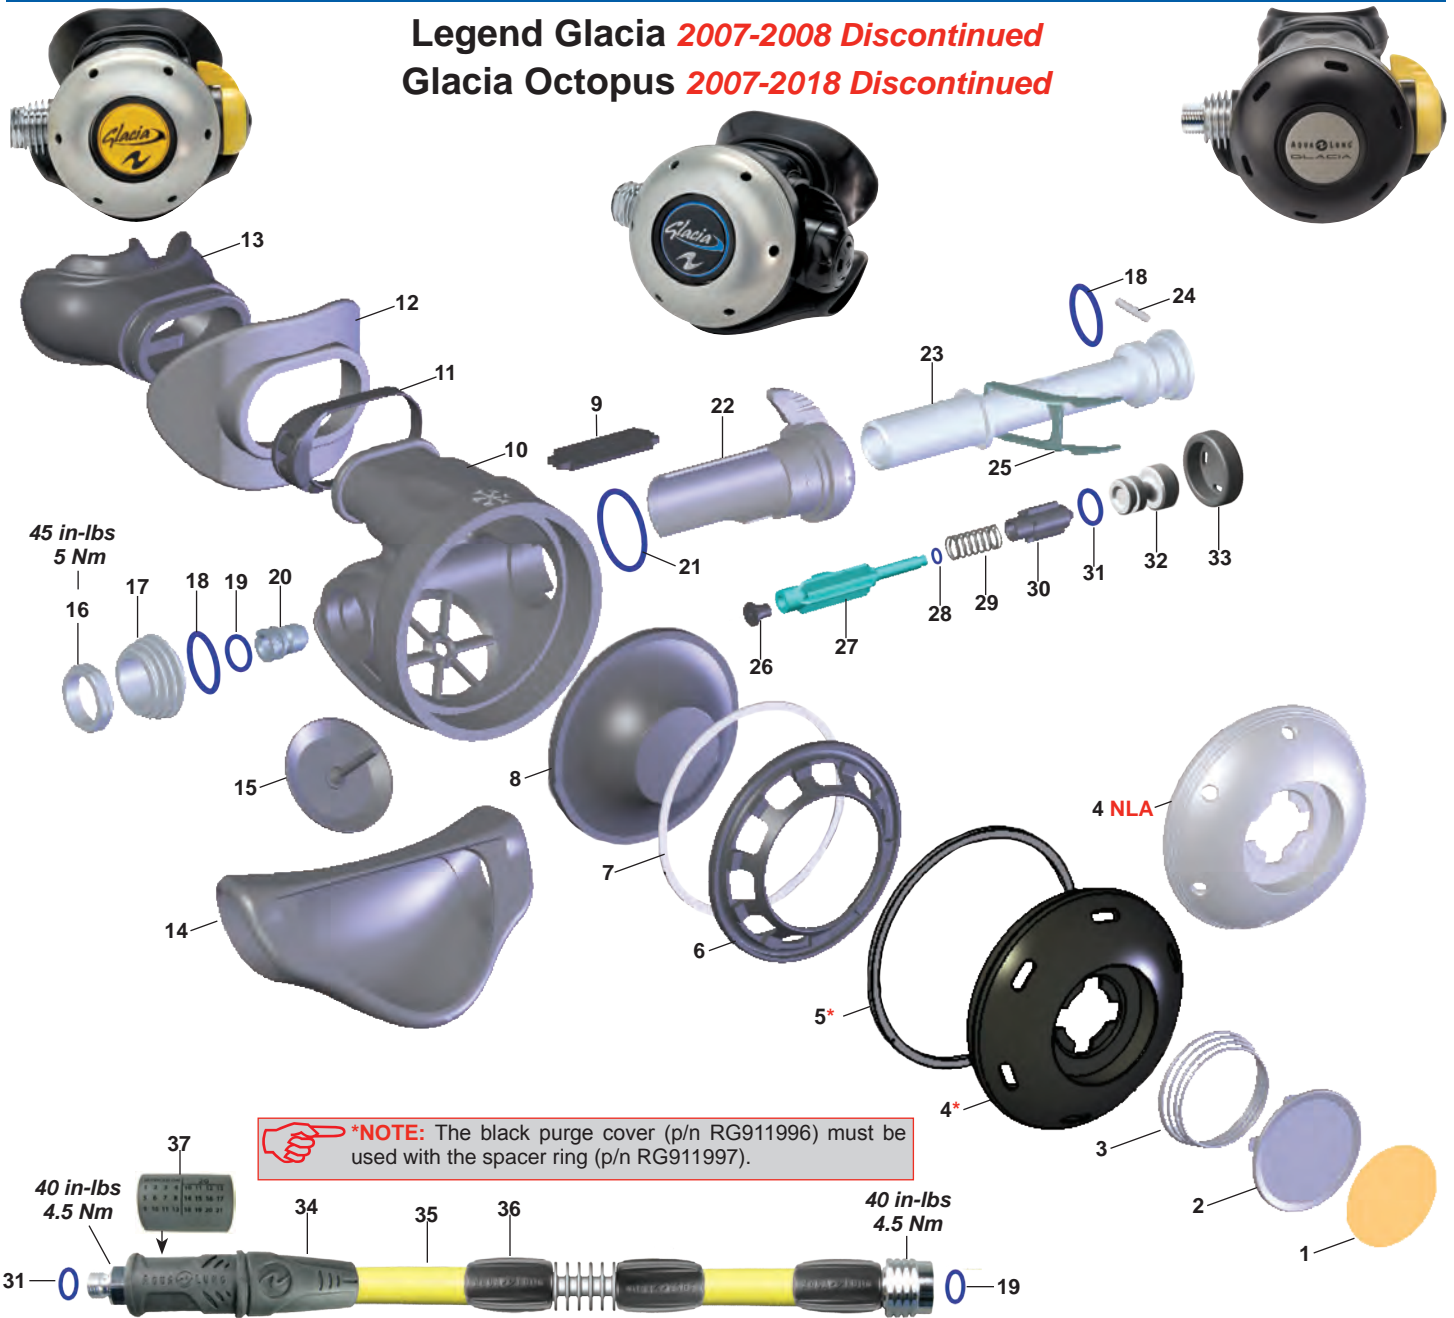

Legend Glacia 2007-2008 Discontinued
Glacia Octopus 2007-2018 Discontinued

*NOTE: The black purge cover (p/n RG911996) must be used with the spacer ring (p/n RG911997).

KEY# PART# DESCRIPTION

-----	900023/RA121128	Overhaul Parts Kit
1	129344/RG911829	Decal, Purge Button
-----	129354	Decal, Purge Button (Octo)
2	AP5805/RG912125	Purge Button
3	AP2020/RG912079	Spring
4	129852/RG911996	Purge Cover, Black (see *NOTE)
-----	NLA	Purge Cover, Silver
5	129853/RG911997	Spacer Ring, Aluminum (for Blk Cover only)
6	129195/RG911667	Diaphragm Retainer
7	129133/RG911640	Thrust Washer
8	129150/RG911649	Diaphragm
9	129184/RG911661	Baffle
10	129188/RG911664	Box Bottom
11	129154/RG911254	Mouthpiece Clamp
12	109512/RG911259	Lip Shield
13	109438/RG911251	Mouthpiece, ComfoBite
-----	104138/RG911253	Mouthpiece, Standard
14	104102/RG911429	Exhaust Tee
15	129174/RG912196	Exhaust Valve
16	AP2031/RG912449	Retaining Nut
17	129148/RG911647	Heat Exchanger

Part numbers in **BOLD ITALICS** indicate standard overhaul replacement part

KEY# PART# DESCRIPTION

18	820015P/RG911844	O-ring (20 pk)
19	820010P/RG911848	O-ring (20 pk)
20	AP2033/RG912089	Crown
21	AP1438P/RG912232	O-ring (10 pk)
22	129139/RG911826	Venturi Lever, Black
-----	129183/RG911660	Venturi Lever, Yellow
23	129146/RG911645	Valve Body
24	AP1151/RG912025	Pin
25	129178/RG912197	Lever
26	129638/RG912198	MP Seat, Silicone
27	AP2036/RG912090	Shuttle Valve
28	AP2041P/RG912234	O-ring (10 pk)
29	AP2021/RG912080	Spring
30	AP2038SQ/RG912092	Counter-balance Chamber
31	820011P/RG911842	O-ring (20 pk)
32	129162/RG911653	Adjustment Screw
33	129161/RG911827	Plug
34	124570/RG911255	Hose Protector, Black
35	129352/RH119119	MP Hose w/Heat X, Yellow 3/8"x36"
-----	129343/RH119118	MP Hose w/Heat X, Black 3/8"x30"
36	129160/RG911652	Hose Sleeve, Black
37	128624/RG911617	Service Date Sleeve