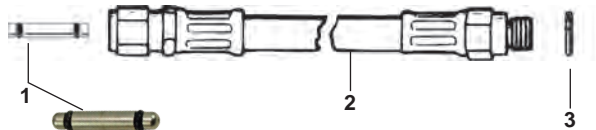

Miscellaneous

KEY#	PART#	DESCRIPTION
1----	NS911369	Air Spool, with O-rings (5pk)
	-----730486	Air Spool, with O-rings
2----	102023	Hose, HP Rubber, 7/16 x 36"
	-----NS911144	Hose Kit, HPQD, 7/16" x 36"
3----	957004P	O-ring, HP (25 pk)
NS----	NS911371	Oring Kit HPQD
NS----	101785	Adapter, HP, 7/16" Female to 3/8" Male

HP HOSE

ACCESSORIES

Knives • Lights • Bags

Aqua Lung Knife Parts

PART#	DESCRIPTION
Squeeze Lock Knife	
1003462/KN9xxxxx	Sheath, Big Squeeze Lock
1003461/KN9xxxxx	Sheath, Squeeze Lock
42652/KN9xxxxx	Barnacle Nut & Screw, Squeeze Lock, (1-ea)

NOTE: Sheaths for the new "SQUEEZE" Knives and the Argonaut Knives are not available as a spare part. The sheaths for the older "SQUEEZE LOCK" Knives will not fit the new "SQUEEZE Knives."

- 41942/KN911123--Knife Strap/Buckle, 24", (Pair)
- 422441---Sheath, Sea Hawk 2 & Sea Master
- 422613---Retaining Ring, Sea Hawk 2/SeaMaster

Not Available in USA Zak/Mini Zak Knife

- 533225/KN9xxxxx--Sheath, Zak
- 533259/KN911122--Sheath, Mini Zak
- 265565/KN911118---Knife Strap, Pair (3pk)

Deep See Knife Parts

PART#	DESCRIPTION
Jack Knife	
D82980/KN911128	Sheath, Blue
D82981/KN911129	Sheath, Black
D82987/KN911130	Sheath, Yellow
D8298B/KN911131	Butt Cap
D8299/KN911132	---24" Straps w/Buckles (Pair)
EZ Lock Knife	
D48198/KN911126	Sheath, EZ Lock TI
D8151S/KN911127	Sheath, EZ Lock Std
42652/KN9xxxxx	---Barnacle Nut & Screw, Squeeze Lock, (1-ea)
41942/KN911123	---Knife Strap/Buckle, 24", (Pair)

Bag Parts

PART#	DESCRIPTION
1003409/BG9xxxxx	Dry Bag Drain Plug, AQ/Apeks