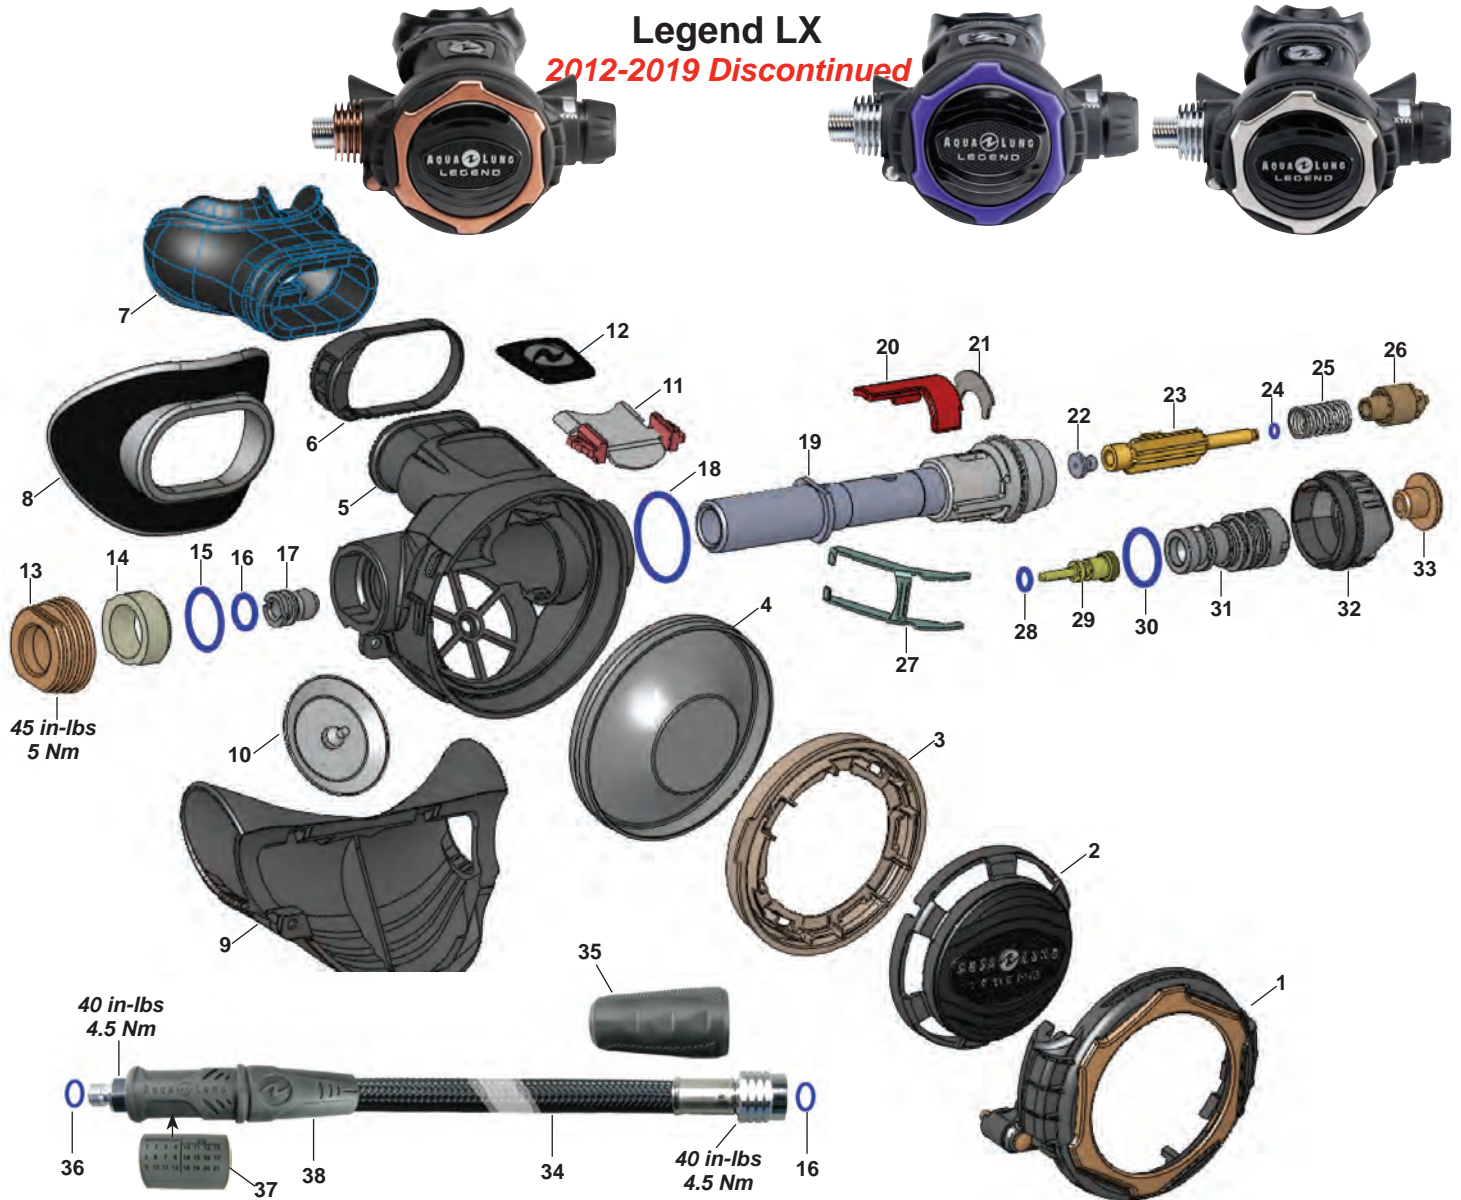

Legend LX

2012-2019 Discontinued

KEY# PART# DESCRIPTION

----	900023/RA121128	Overhaul Parts Kit
1 ----	129676/RG911973	Front Cover w/Locker, LX
----	129818/RG911865	Front Cover w/Locker, LX, Twilight
----	129777/RG911983	Front Cover w/Locker, LUX, Pnk/Gold
2 ----	129684/RG911698	Purge Cover, Black
3 ----	129656/RG911959	Diaphragm Washer
4 ----	129657/RG911960	Diaphragm
5 ----	129672/RG911971	Case, LX, Coated
----	129678/RG911975	Case, LX Supreme, Coated
6 ----	129154/RG911254	Mouthpiece Clamp
7 ----	109438/RG911251	Mouthpiece, ComfoBite
----	104138/RG911253	Mouthpiece, Standard
8 ----	109512/RG911259	Lip Shield, Supreme Model
9 ----	129732/RG911719	Exhaust Cover, Coated
10 ----	129642/RG911950	Exhaust Valve, non-Supreme models
----	129174/RG912196	Exhaust Valve, Supreme models
11 ----	129648/RG911954	Baffle
12 ----	129812/RG911992	Decal, Legend
13 ----	129631/RG911942	Heat Exchanger, LX, Chrome
----	129726/RG911716	Heat Exchanger, LUX, Pnk/Gold
----	129748/RG911860	Heat Exchanger, LX Supreme, Satin
14 ----	129652/RG911956	Spacer
15 ----	820015P/RG911844	O-ring (20 pk)
16 ----	820010P/RG911848	O-ring (20 pk)
17 ----	AP2033/RG912089	Crown

KEY# PART# DESCRIPTION

18 ----	AP1438P/RG912232	O-ring (10 pk)
19 ----	129626/RG911938	Valve Spindle, Comolded
20 ----	129644/RG911951	Venturi
21 ----	129637/RG911947	Venturi Key
22 ----	129638/RG912198	MP Seat, Silicone
23 ----	AP2036/RG912090	Shuttle Valve
24 ----	AP2041P/RG912234	O-ring (10 pk)
25 ----	AP2021/RG912080	Spring
26 ----	129784/RG911984	Counter-balance Chamber
27 ----	129178/RG912197	Lever
28 ----	820306/RG911373	O-ring (20 pk)
29 ----	129632/RG911943	Adjusting Screw
30 ----	820014P/RG912517	O-ring (20 pk)
31 ----	129628/RG911940	Cam
32 ----	129634/RG911945	Adjusting Knob
33 ----	129633/RG911944	Plug, LX, Chrome
----	129723/RG911715	Plug, LUX, Pnk/Gold
----	129749/RG911861	Plug, LX Supreme, Satin
34 ----	129807/RH119117	MP Hose, Braided, 3/8"x 29", w/Protect(2)
35 ----	129636/RG911258	Hose Sleeve
36 ----	820011P/RG911842	O-ring (20 pk)
37 ----	128624/RG911617	Service Date Sleeve
38 ----	127859/RG911584	Hose Protector, Black (for Braided hose)

Part numbers in **BOLD ITALICS** indicate standard overhaul replacement part