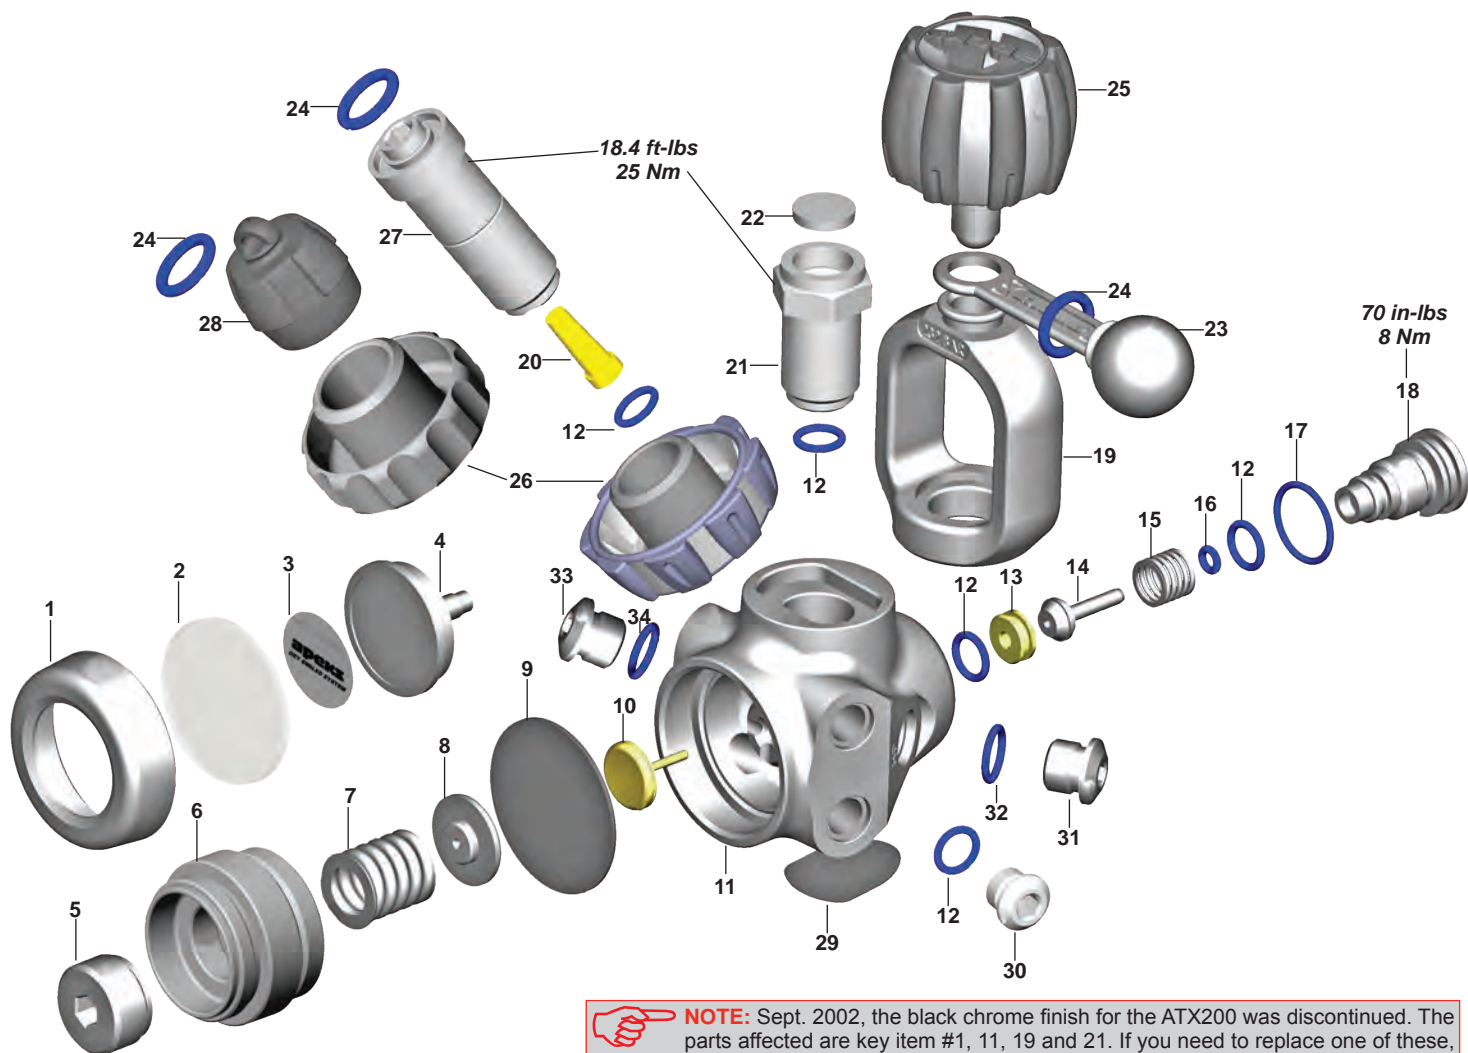

ATX200 (FSR) 2002-2008 *Discontinued*

NOTE: Sept. 2002, the black chrome finish for the ATX200 was discontinued. The parts affected are key item #1, 11, 19 and 21. If you need to replace one of these, you will need to order the part in chrome/satin finish.

KEY#	PART#	DESCRIPTION
-----	AP0241/RT141114	Service Kit, Diaphragm First Stage
-----	AP0211/S/RA112115	DIN Conversion Kit, Satin, ATX
-----	AP0620/RA112118	DIN Conversion Kit, Comolded, Tungsten
1----	AP1484/S/RG912070	Environmental End Cap, Satin
-----	AP1484PVDS/RG912069	Environmental End Cap, PVD, Tung
2----	AP1482/RG912065	Hydrostatic Diaphragm, ATX
-----	AP14821/RG912066	Hydrostatic Diaphragm, Tungsten
3----	AP1477F/RG912347	Decal
4----	AP1483/RG912067	Hydrostatic Transmitter
5----	AP1474/RG912061	Spring Adjuster
6----	AP1473/RG912060	Diaphragm Clamp, Satin
7----	AP1475/RG912271	Spring
8----	AP1476/RG912362	Spring Carrier
9----	AP1478/RG912062	Diaphragm
10----	AP5722/RG912115	Valve Lifter
11----	AP5101F/RG912320	Body, Chrome, XTX (2013>)
-----	AP5101FPVDS/RG912321	Body, XTX Tungsten (2013>)
12----	AP1409P/RG912229	O-ring (10 pk)
13----	AP5721/RG912114	Removable HP Valve Seat (Crown)
14----	AP1419/RG912048	HP Valve
15----	AP1415/RG912047	Spring
16----	AP1299P/RG912227	O-ring (10 pk)
17----	AP1300P/RG912228	O-ring (10 pk)

KEY#	PART#	DESCRIPTION
18----	AP5309/RG912108	HP Balance Plug, Satin
-----	AP5309B/RG911117	HP Balance Plug, Chrome, Tungsten
19----	AP1403/S/RG912037	Yoke Clamp, Satin
-----	AP1403PVDS/RG912298	Yoke Clamp, PVD, Tungsten
20----	AP1472/RG912059	Conical Filter (DIN)
21----	AP1407/S/RG912299	Yoke Clamp Connector, Satin
-----	AP1407/RG912041	Yoke Clamp Connector, Chrome, Tungsten
22----	AP1406/RG912039	Filter, Porvair (Yoke)
-----	RA121117	Filter, Porvair (20pk)
23----	AP1404/RG912038	Protective Cap
24----	AP1166P/RG912224	O-ring (10 pk)
25----	AP7312/RG912417	Yoke Clamp Screw, Comolded
-----	AP1470/S/RG912056	Handwheel, 300 Bar, Satin
-----	AP6201/RG912217	Handwheel, 300 Bar, Tungsten
27----	AP1471/S/RG912058	Handwheel Connector, Satin
-----	AP1471/RG912057	Handwheel Connector, Chrome, Tungsten
28----	AP6202/RG912127	Protective Cap, DIN
29----	AP63081200/RG912464	Decal, Body, XTX200 (2013>)
30----	AP1408/RG912042	3/8" MP Blanking Plug
31----	AP1413/RG912045	7/16" HP Blanking Plug
32----	AP1445P/RG912453	O-ring (10 pk)
33----	AP1487/RG912072	1/2" MP Blanking Plug
34----	AP1410P/RG912230	O-ring, ATX (10 pk)

Part numbers in **BOLD ITALICS** indicate standard overhaul replacement part.