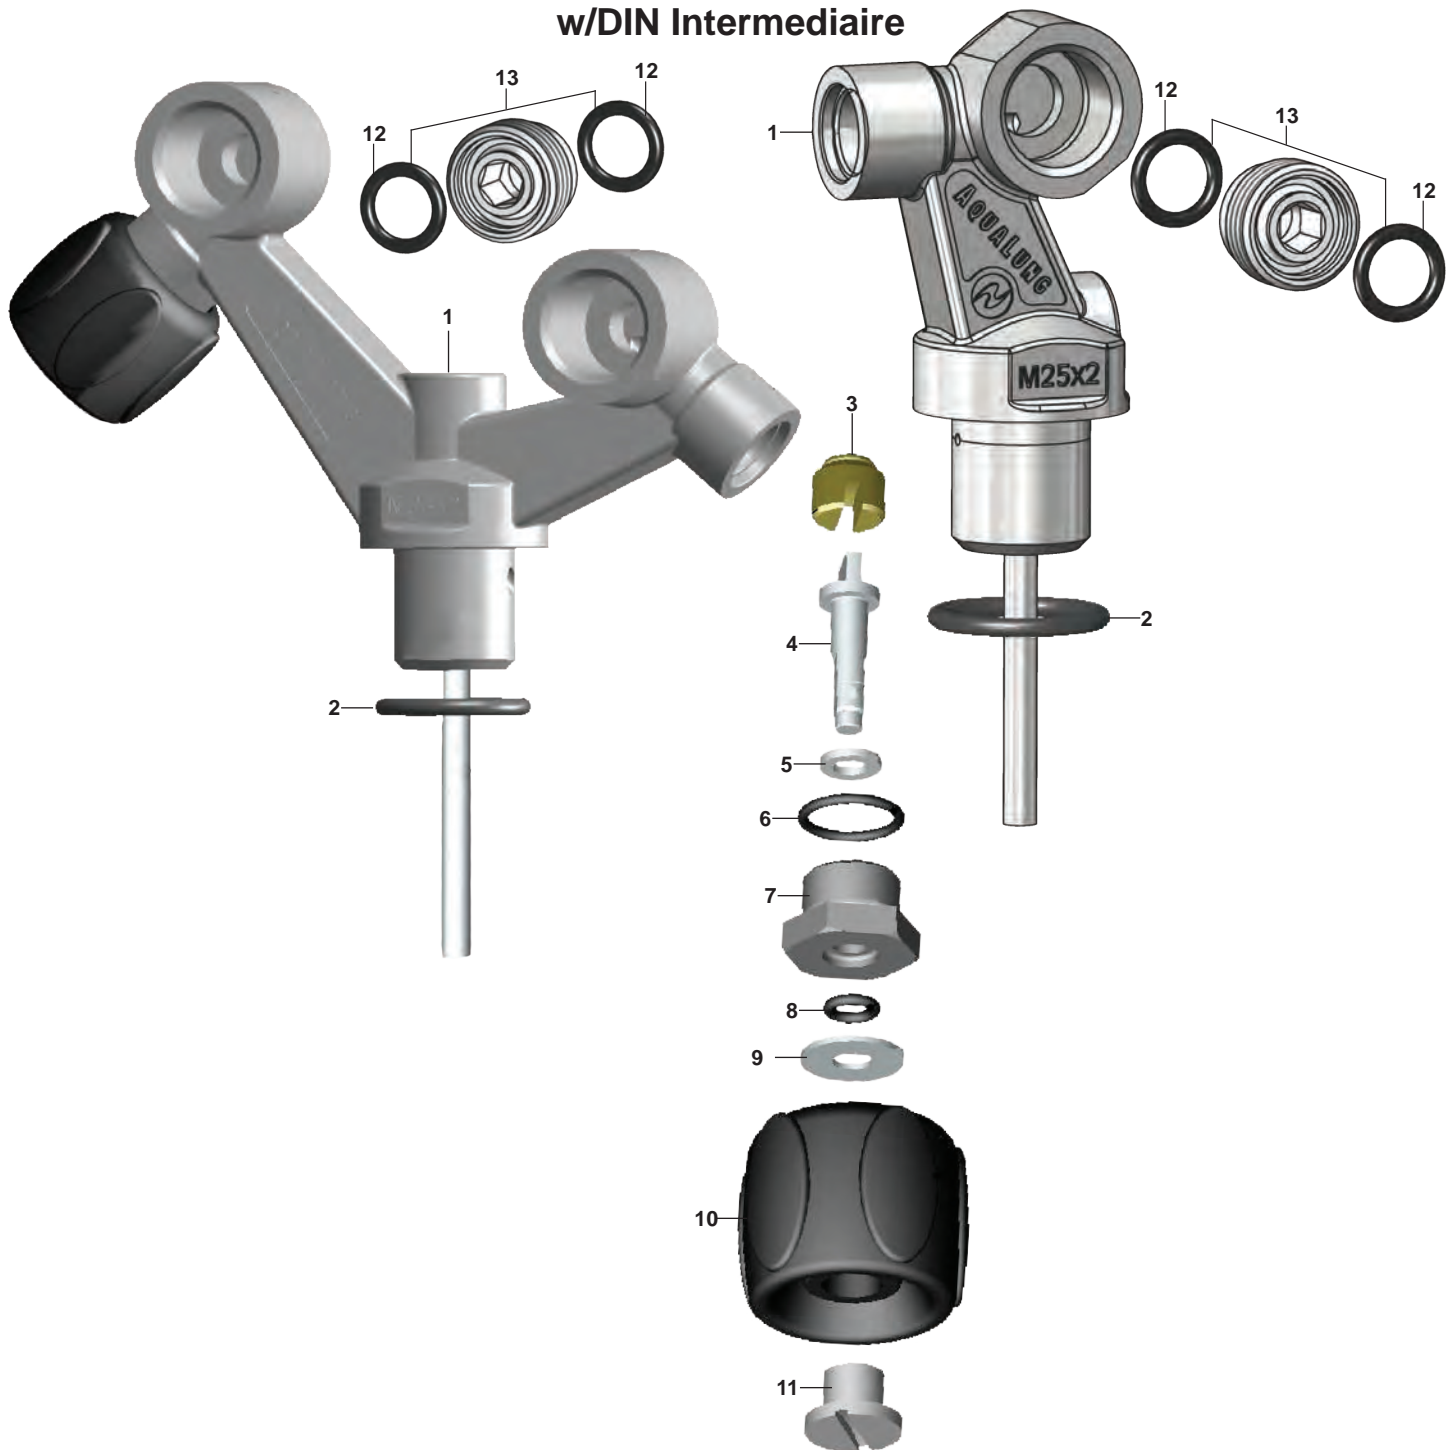

Not Available in USA

**230 Bar Tag Valve • 230 Bar Z-Valve
w/DIN Intermediaire**

KEY#	PART#	DESCRIPTION
----	TK129119	Kit, Z-Valve
1----	N/A	Body w/Tube
2----	RG911847	O-ring (20 pk)
3----	213084/TK911151	Seat Assembly
4----	213082/TK911150	Stem
5----	213092/TK911154	Washer
6----	RG911844	O-ring (20 pk)

KEY#	PART#	DESCRIPTION
7----	213080/TK911149	Bonnet
8----	RG915521	O-ring (20 pk)
9----	213421/TK911249	Washer
10----	213090/TK911257	Handwheel,Blk
11----	213086/TK911152	Locknut
12----	RG911465	O-ring (20 pk)
13----	213704/TK911125	DIN Insert w/O-rings

Part numbers in **BOLD ITALICS** indicate standard overhaul replacement part.