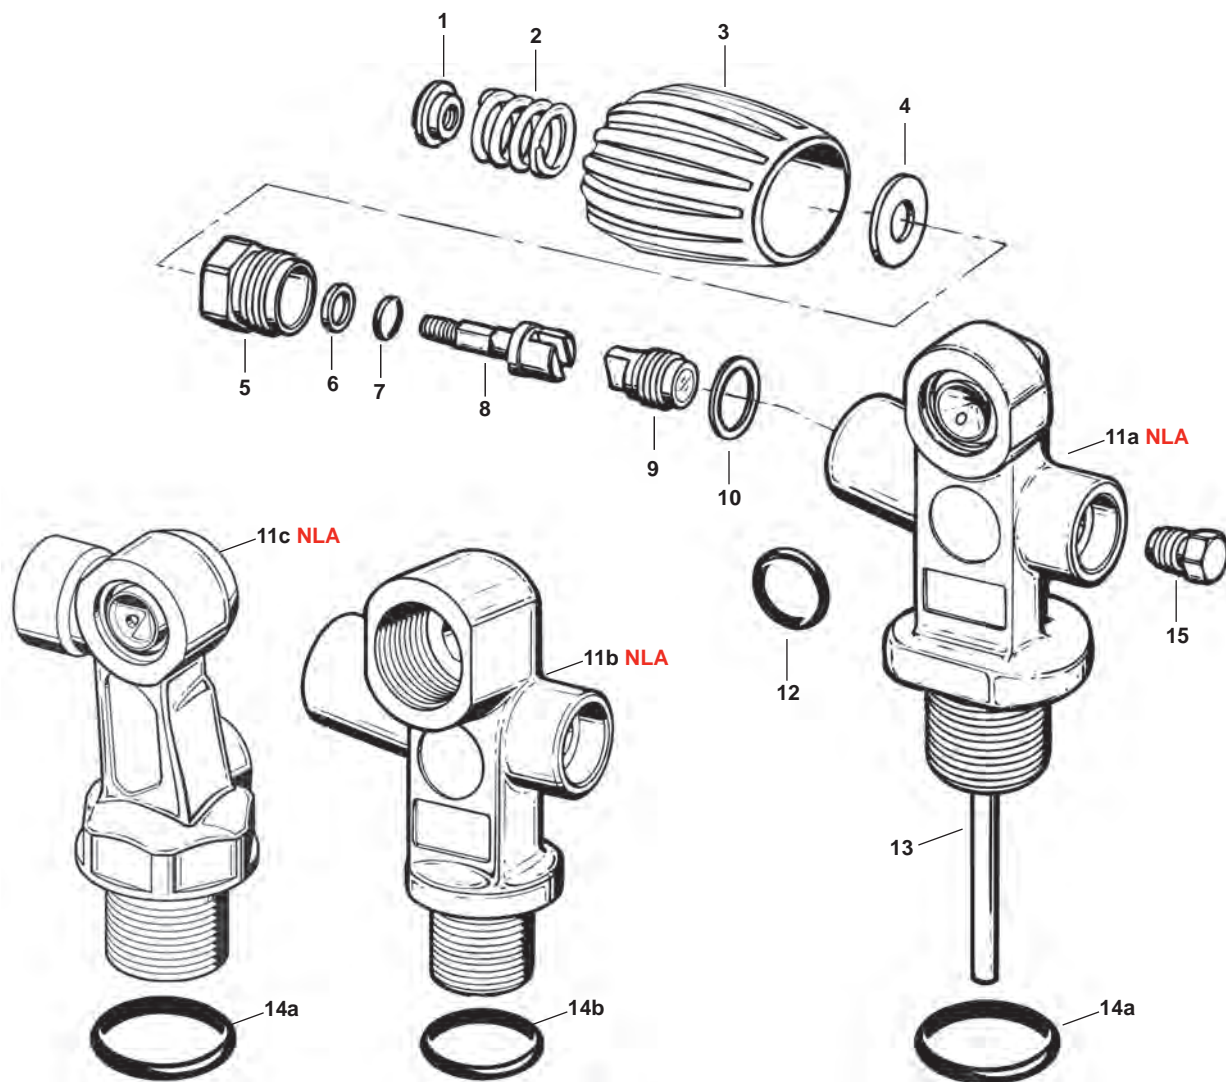

K-Valve • DIN Valve • Z-Valve Air • (by Thermo)

Discontinued

KEY#	PART#	DESCRIPTION
-----	5240-KIT	Service Kit, K- or Z-Valve, 3000 psi Only
1----	054207	Nut, Handwheel Retaining
2----	054209	Spring, Handwheel
3----	52406A	Handwheel
4----	054212	Washer
5----	054204	Bonnet
6----	054205	Washer, Packing
7----	820010P/RG911848	O-ring, Stem (20 pk)
8----	054208	Stem
9----	054203	Seat Assembly
10----	054216	Gasket, Bonnet
11a---	NLA	Body, K-Valve

KEY#	PART#	DESCRIPTION
11b---	NLA	Body, DIN Valve
11c---	NLA	Body, Z-Valve
12----	820014P/RG912517	O-ring, Outlet (20 pk)
13----	054215	Dip Tube
14a---	820214P/RG911847	O-ring, K-Valve (20 pk)
14b---	054114	O-ring, DIN Valve
15----	054201	Safety Plug Kit, 3,000 psi (Aluminum)
-----	054242	Safety Plug Kit, 3,300 psi (Aluminum)
-----	054261	Safety Plug Kit, 3,500 psi (HP Steel)
-----	054221	Safety Plug Kit, 2,400 psi (LP Steel)
-----	054211	Safety Plug Kit, 2,250 psi (LP Steel)
N/S---	42485	Dust Cap, K-Valve
N/S---	054228	Dust Cap, Z-Valve

Part numbers in **BOLD ITALICS** indicate standard overhaul replacement part.