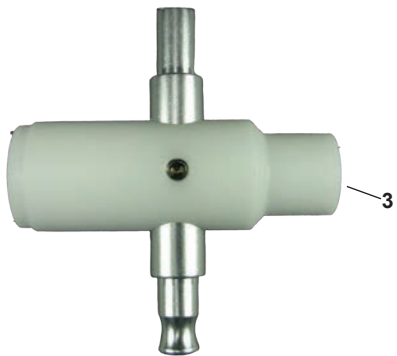

BC & Air Source • Valve • Drysuit

BC & AIR SOURCE TOOLS