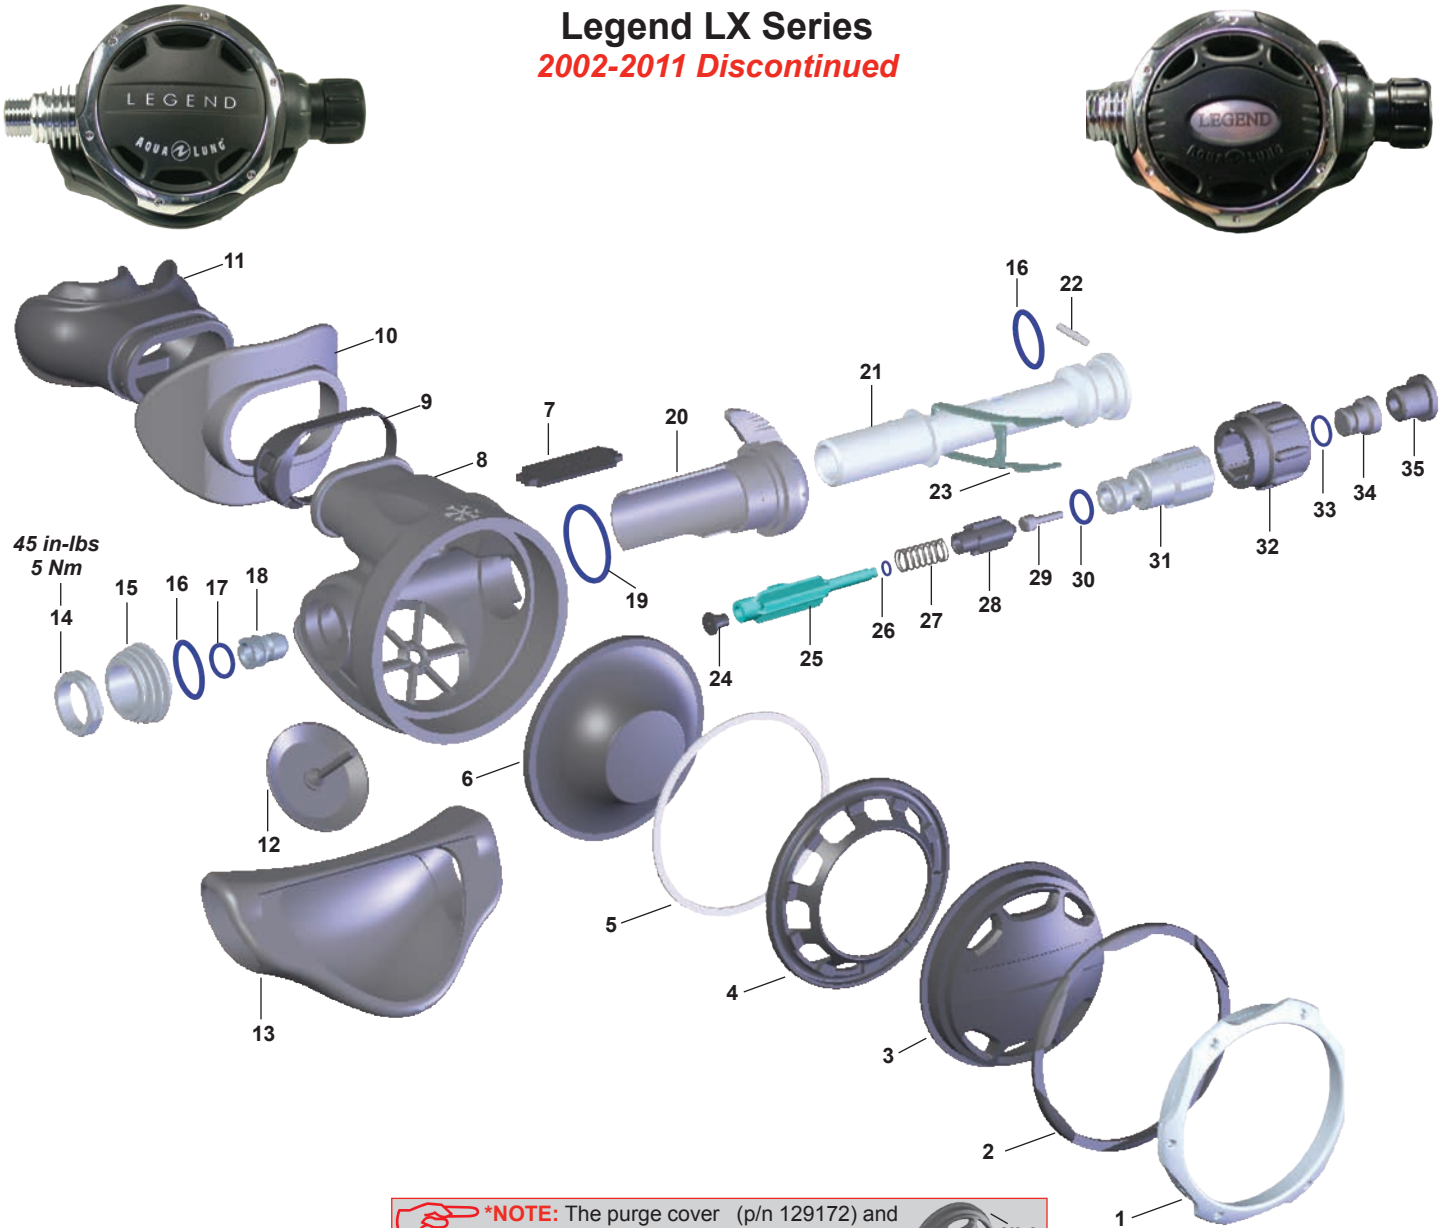

Legend LX Series
2002-2011 Discontinued

*NOTE: The purge cover (p/n 129172) and metal badge (p/n 129187) are no longer available. If either part needs to be replaced, you can substitute with Legend purge cover (p/n 129236).

Old Revision

Key #	Part #	Description	Key #	Part #	Description
----	900023	Overhaul Parts Kit	17 ----	820010P	O-ring (25 pk)
1	129171	Retaining Ring, Silver	18	AP2033	Crown
2	129173	Mating Ring, Rubber	19 ----	AP1438P	O-ring (10 pk)
3	129236	Purge Cover, Legend, Black	20	129139	Venturi Lever
4	129195	Diaphragm Retainer	21	129146	Valve Body
5	129133	Thrust Washer	22	AP1151	Pin
6	129150	Diaphragm	23	129178	Lever
7	129184	Baffle	24 ----	129638	MP Seat, Silicone
8	129164	Case, LX	25	AP2036	Shuttle Valve
----	129188	Case, LX Supreme	26 ----	AP2041P	O-ring (10 pk)
9	129154	Mouthpiece Clamp	27	AP2021	Spring
10	109512	Lip Shield, Supreme Model	28	AP2038SQ	Counter-balance Chamber
11	109438	Mouthpiece, ComfoBite	29	129129	Adjustment Pin
----	104138	Mouthpiece, Standard	30 ----	820011P	O-ring (25 pk)
12	129174	Exhaust Valve	31	129147	Adjustment Knob
13	104102	Exhaust Cover	32	129130	Grip
14	AP2031	Retaining Nut	33 ----	820009P	O-ring (10 pk)
15	129148	Heat Exchanger	34	129135	Adjusting Screw
16 ----	820015P	O-ring (10 pk)	35	129142	Plug

Part numbers in **BOLD ITALICS** indicate standard overhaul replacement part