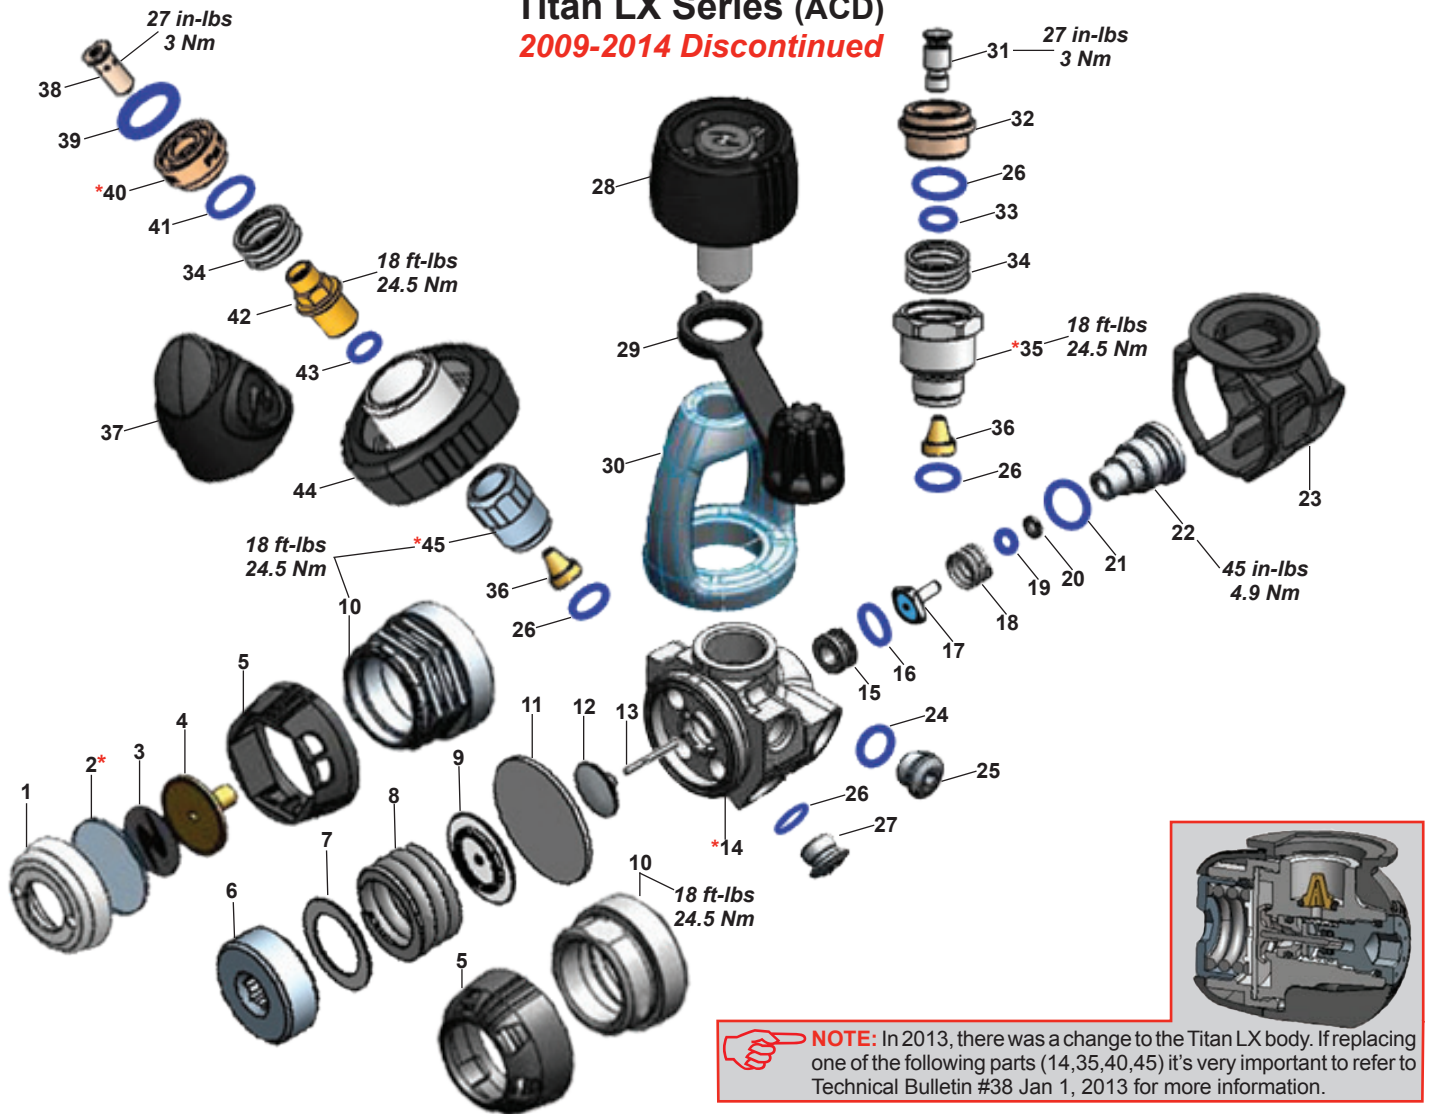

Part numbers in **BOLD ITALICS** indicate standard overhaul replacement part

Titan Series 2010-Present

NOTE: In 2013, there was a change to the Titan body. If replacing one of the following parts (10,25,30) it's very important to refer to Technical Bulletin #38 Jan 1, 2013 for more information.

Part numbers in **BOLD ITALICS** indicate standard overhaul replacement part

Mikron
2008-2017 Discontinued

NOTE: In 2013, there was a change to the Mikron body. If replacing one of the following parts (10,22,27) it's very important to refer to Technical Bulletin #38 Jan 1, 2013 for more information.

Part numbers in **BOLD ITALICS** indicate standard overhaul replacement part

Titan LX Series (ACD)
2009-2014 Discontinued

NOTE: In 2013, there was a change to the Titan LX body. If replacing one of the following parts (14,35,40,45) it's very important to refer to Technical Bulletin #38 Jan 1, 2013 for more information.