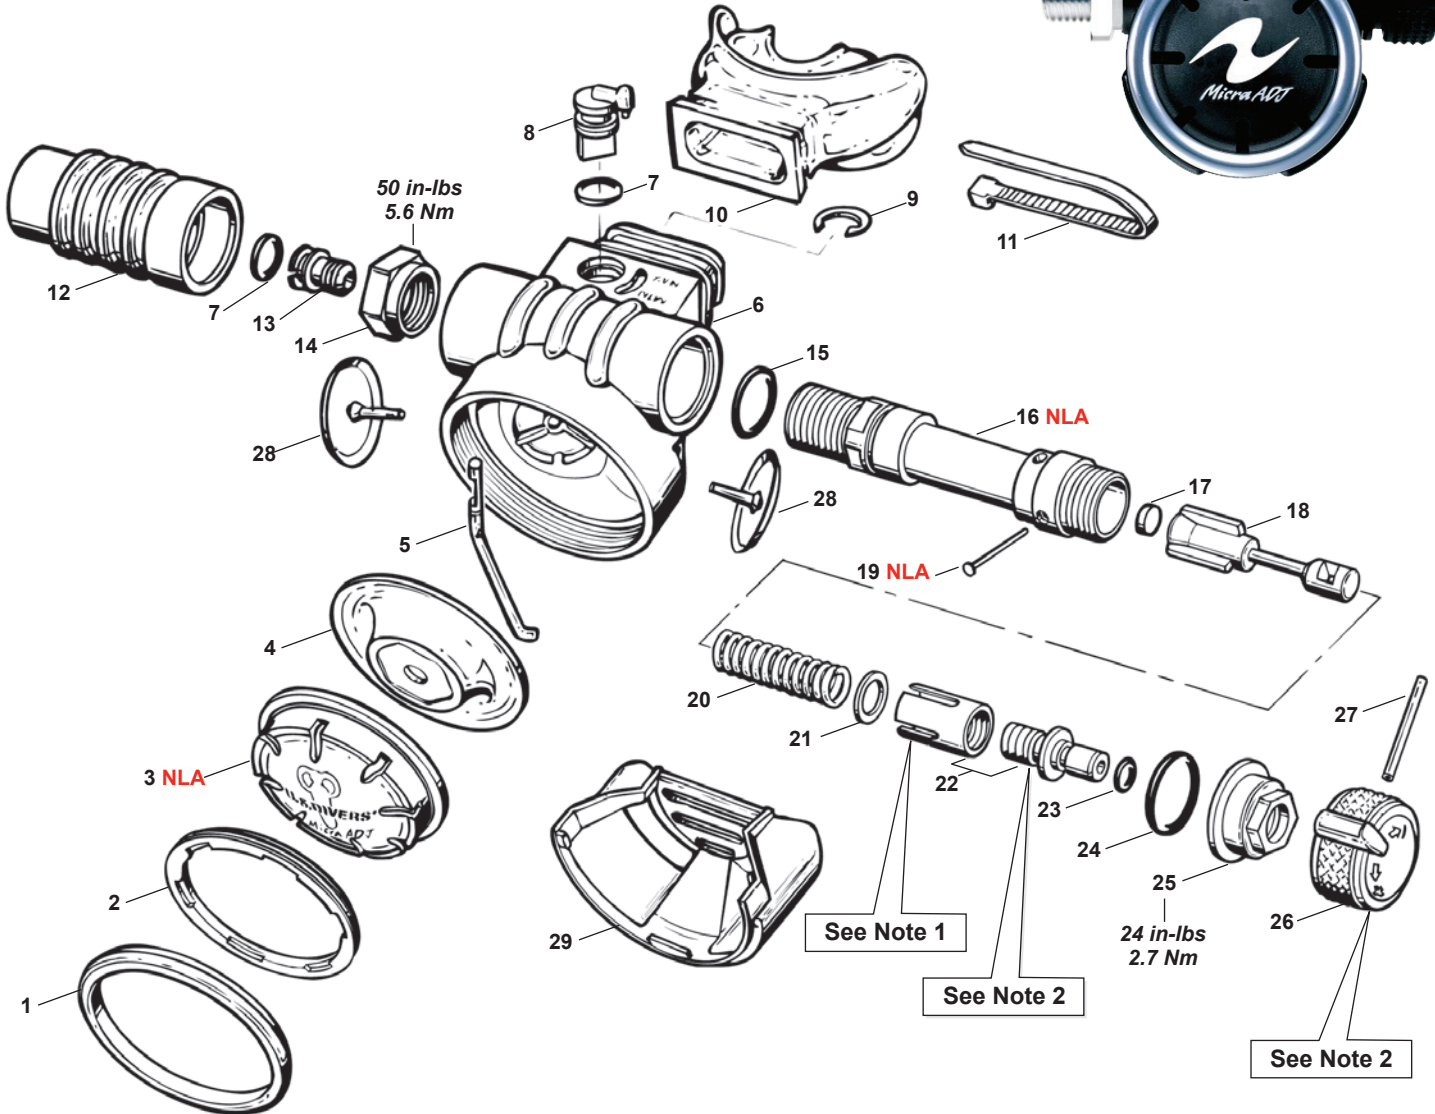

Micra ADJ

1997-2007 *Discontinued*

NOTE 1:

The Lever Retaining Sleeve (Key #22) was revised in 1997. Be sure to correctly identify the part before reinstalling, and replace with new if found to be a Revision A part. (Refer to Technical Bulletin No. 10, dated August 15, 1997.)

NOTE 2:

The Adjustment Screw (Key #22) and Knob (Key #26) were revised and are now keyed for easier alignment. It will be necessary to order both parts when replacing one which is not the current revision.

Key #	Part #	Description

-----	900003	Overhaul Parts Kit
1 ----	100862	Color Ring - Silver
2 ----	100119	Retaining Ring
3 ----	NLA	Purge Cover
4 ----	100181	Demand Diaphragm
5 ----	100856	Lever
6 ----	100143	Box Bottom
7 ----	820010P	O-ring (25 pk)
8 ----	100108	Vane Adjustment Switch
9 ----	860137	C-Clip
10 ----	105838	Mouthpiece, Comfo Snap-on, Standard
-----	105848	Mouthpiece, Comfo Snap-on, Small
-----	105831	Mouthpiece, Snap-on, Octopus
11 ----	104913	Clamp, Black
12 ----	100103	Hose Protector, Black
13 ----	124259	Crown/Adjustable Seat

Key #	Part #	Description

14 ----	100136	Hex Nut, 3/4"
15 ----	820314	O-ring
16 ----	NLA	Valve Body
17 ----	108510	MP Seat
18 ----	100843	Poppet
19 ----	NLA	Pin
20 ----	108515	Spring
21 ----	100853	Washer
22 ----	100888	Lever Retaining Sleeve & Adjustment Screw
23 ----	820008	O-ring
24 ----	820016P	O-ring (10 pk)
25 ----	100841	Cap Nut
26 ----	100872	Adjustment Knob
27 ----	100854	Pin
28 ----	100122	Exhaust Valve Diaphragm
29 ----	100109	Exhaust Cover, Original
-----	100110	Exhaust Cover, Swept Back

Part numbers in **BOLD ITALICS** indicate standard overhaul replacement part