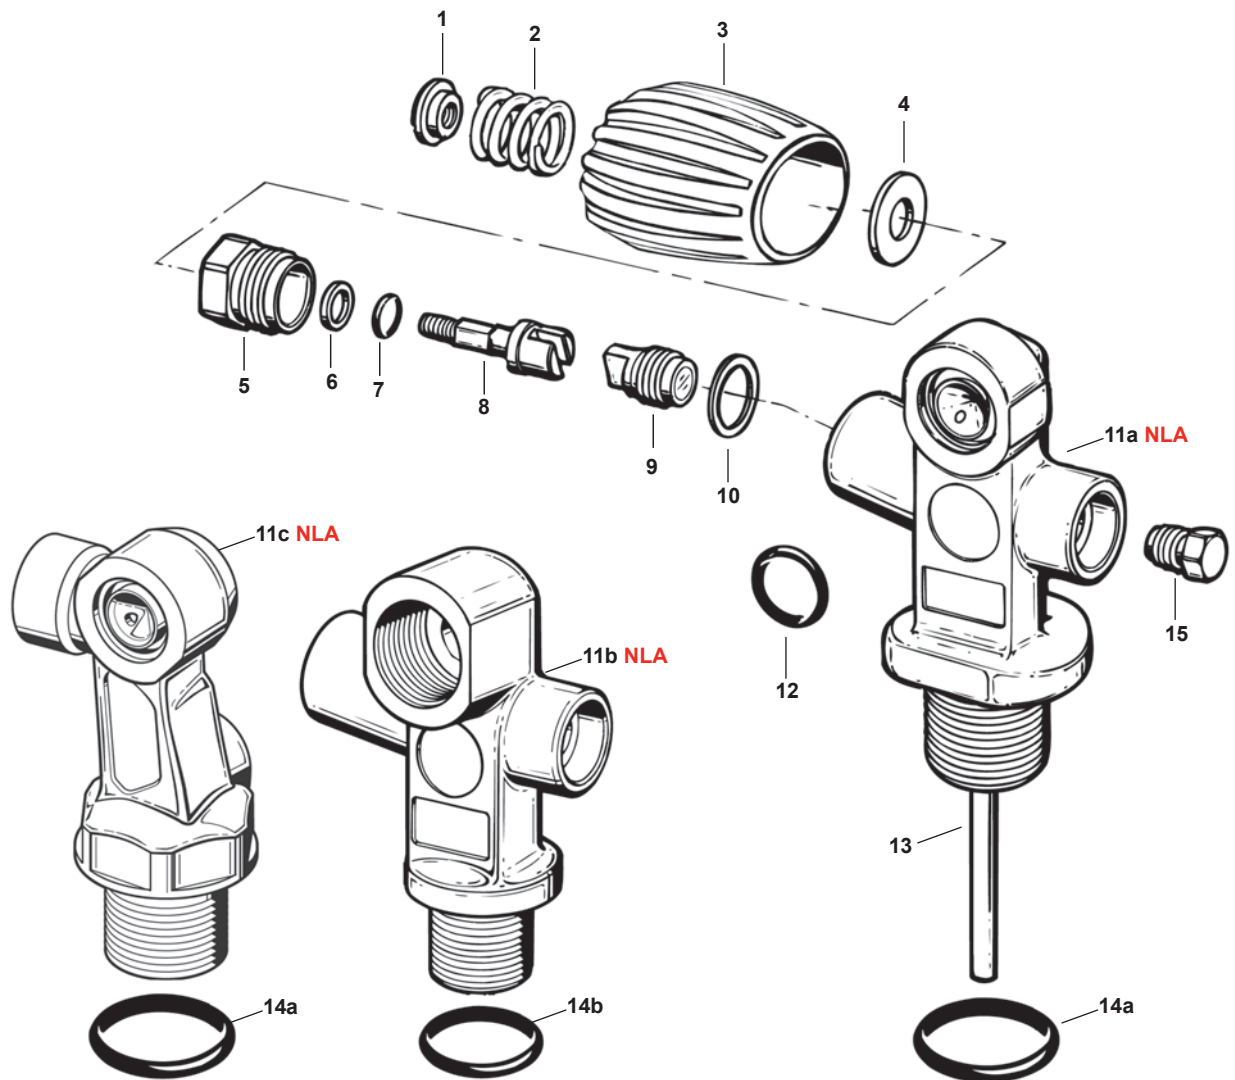

Part numbers in **BOLD ITALICS** indicate standard overhaul replacement part.

K-Valve • DIN Valve • Z-Valve Air • (by Thermo)
Discontinued

Key #	Part #	Description
-----	5240-KIT	Service Kit, K- or Z-Valve, 3000 psi Only
1----	054207	Nut, Handwheel Retaining
2----	054209	Spring, Handwheel
3----	52406A	Handwheel
4----	054212	Washer
5----	054204	Bonnet
6----	054205	Washer, Packing
7----	820010P	O-ring, Stem (25 pk)
8----	054208	Stem
9----	054203	Seat Assembly
10----	054216	Gasket, Bonnet
11a---	NLA	Body, K-Valve