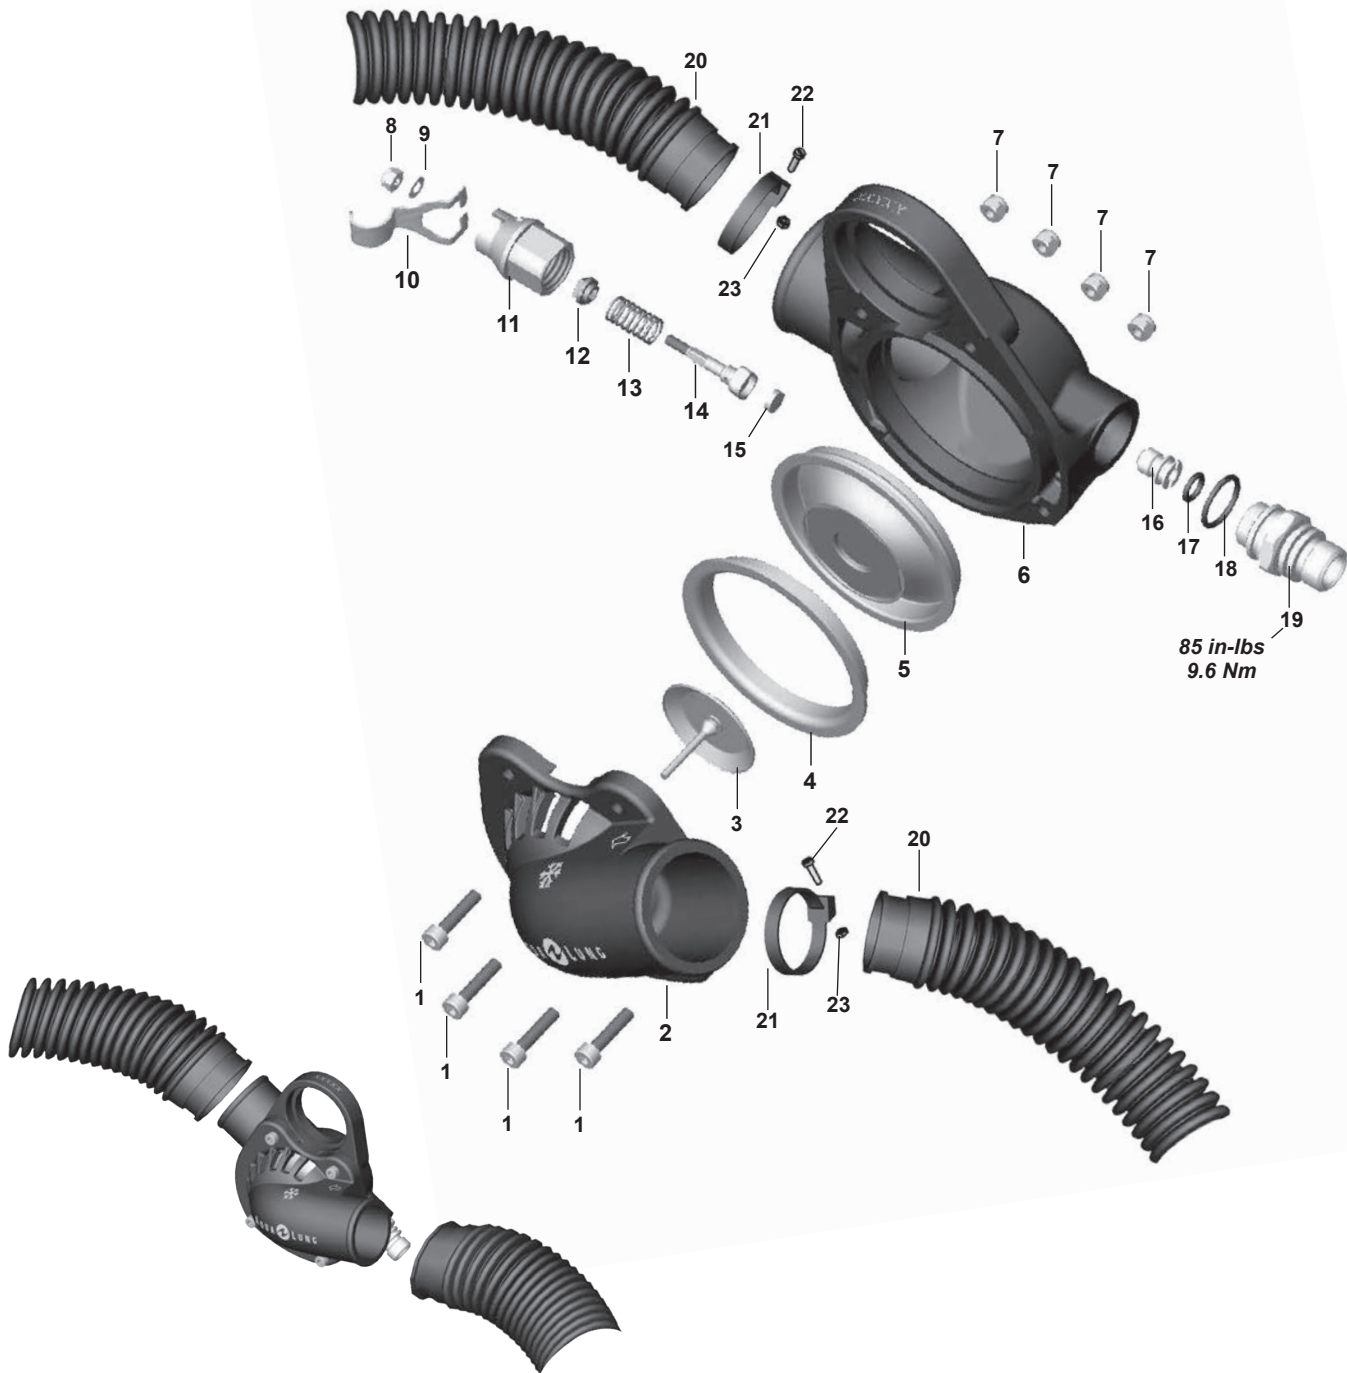

Mistral Second Stage

2006 Discontinued

Key #	Part #	Description	Key #	Part #	Description
-----	900016	Overhaul Parts Kit, Entire Mistral	13	104127	Spring
1	125929	Screw, caphead (1-ea)	14	104122	Poppet
2	125935	Exhalation box	15	106738	MP seat
3	129174	Exhaust valve	16	100128	Crown orifice
4	124509	Sealing ring	17	820010P	O-ring (25 pk)
5	125705	Diaphragm	18	820015P	O-ring (10 pk)
6	125937	Inhalation box	19	104106	Inlet fitting
7	125928	Locknut (1-ea)	20	125930	Corrugated hose
8	102510	Locknut	21	125958	Clamping band "R"
9	104129	Washer	22	125975	Screw
10	125708	Lever	23	125976	Nut
11	125931	Valve insert	N/S	125932	Mistral MP hose (630 mm)
12	104134	Poppet bearing	-----	125934	Mistral MP hose (245 mm)

Part numbers in **BOLD ITALICS** are included in the service kit