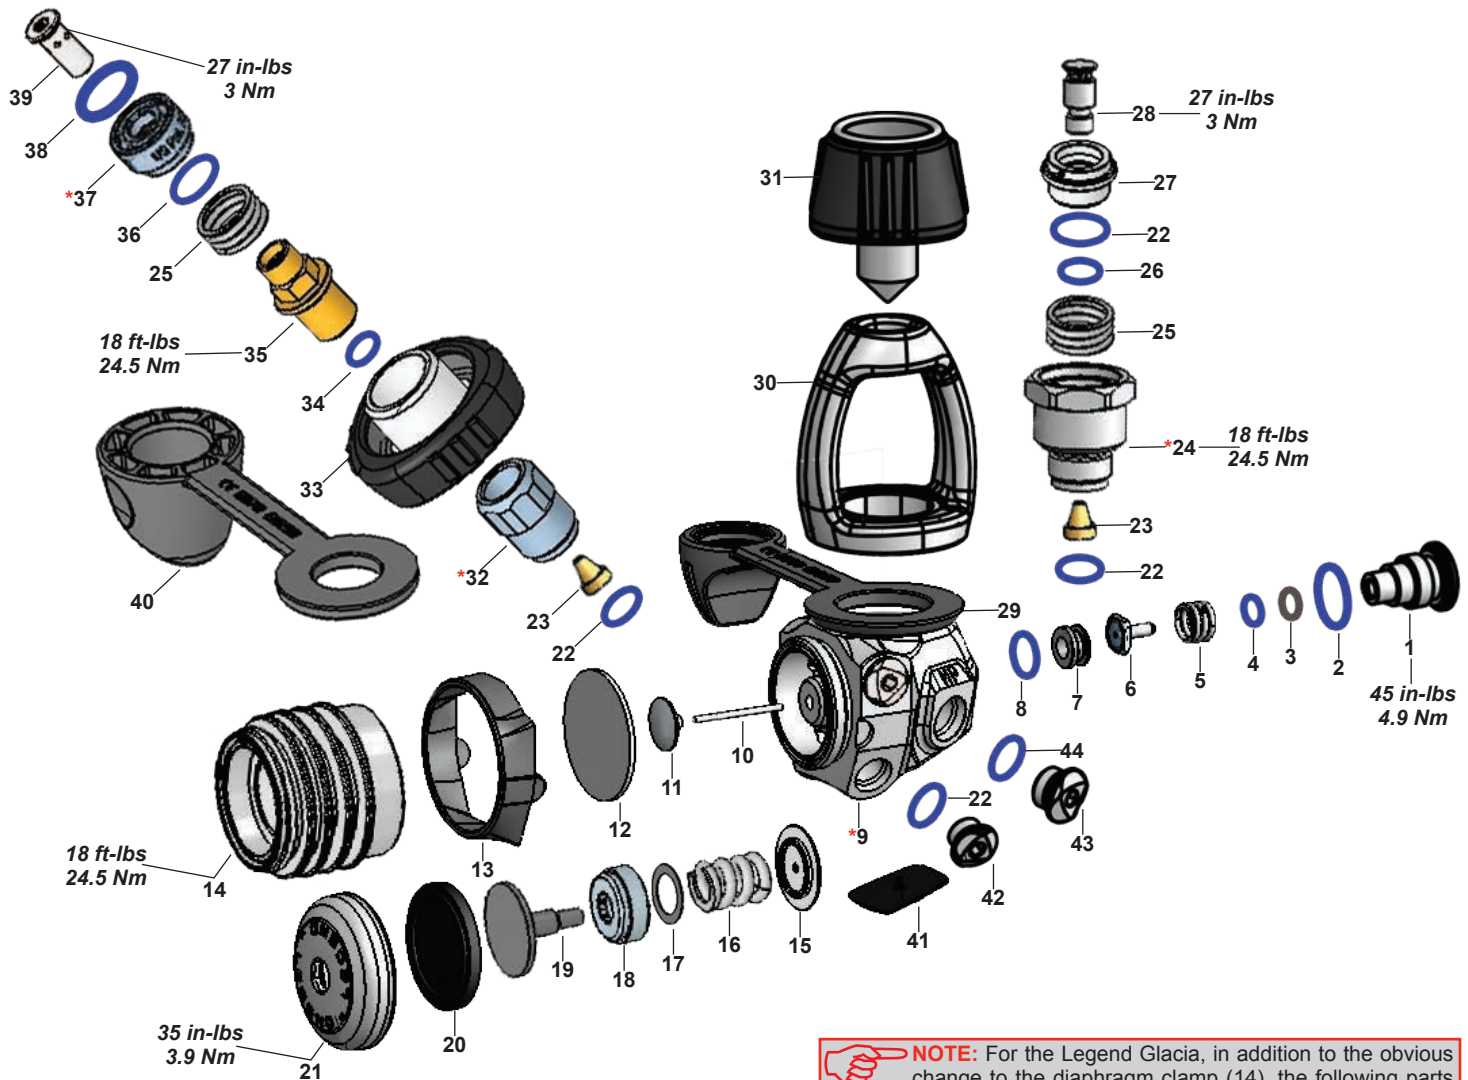

Legend Glacia

2014-2018 Discontinued

NOTE: For the Legend Glacia, in addition to the obvious change to the diaphragm clamp (14), the following parts (15-19) are not the same as the rest of the Legend series.

Key #	Part #	Description
-----	RG911117	Overhaul Parts Kit ACD (Yoke and DIN)
-----	129021	DIN Adapter Kit, (2013>)
1----	129604	HP Balance Plug, Chrome
2----	824407P	O-ring (20 pk)
3----	119129	Backup ring
4----	820080P	O-ring (25 pk)
5----	122244	Spring
6----	105940	HP Seat
7----	127585	Crown
8----	820038P	O-ring (20 pk)
9----	129257	Body, Chrome
10----	102002	Pin
11----	129121	Pin Support
12----	119159	Diaphragm
13----	129609	Protector, Dry Chamber
14----	129851	Diaphragm Clamp
15----	124560	Spring Pad
16----	106356	Main Spring
17----	845097	Washer
18----	106026	Adjustment Screw
19----	129123	Piston
20----	129126	Diaphragm, Secondary
21----	129603	Dry Chamber Cap, Chrome

Key #	Part #	Description
22----	820011P	O-ring (25 pk)
23----	129209	Filter, ACD
24----	129242	Yoke Retainer, Chrome
25----	129204	Spring, ACD
26----	820009P	O-ring (10 pk)
27----	129205	Yoke Crown, Chrome
28----	129207	Yoke Shutter Valve
29----	129607	Dust Cover, Yoke
30----	124611	Yoke, Chrome
31----	129618	Yoke Screw
32----	129241	DIN Union
33----	129619	DIN Handwheel
34----	820010P	O-ring (25 pk)
35----	129213	DIN Screw
36----	820322P	O-ring (10 pk)
37----	129243	DIN Shutter Crown, Chrome
38----	820094P	O-ring (20 pk)
39----	129202	DIN Shutter Valve
40----	129608	DIN Cap
41----	129812	Decal
42----	129612	Plug, MP Port, 3/8 inch
43----	129613	Plug, HP Port, 7/16 inch
44----	820072P	O-ring, HP Port (20 pk)

Part numbers in **BOLD ITALICS** indicate standard overhaul replacement part