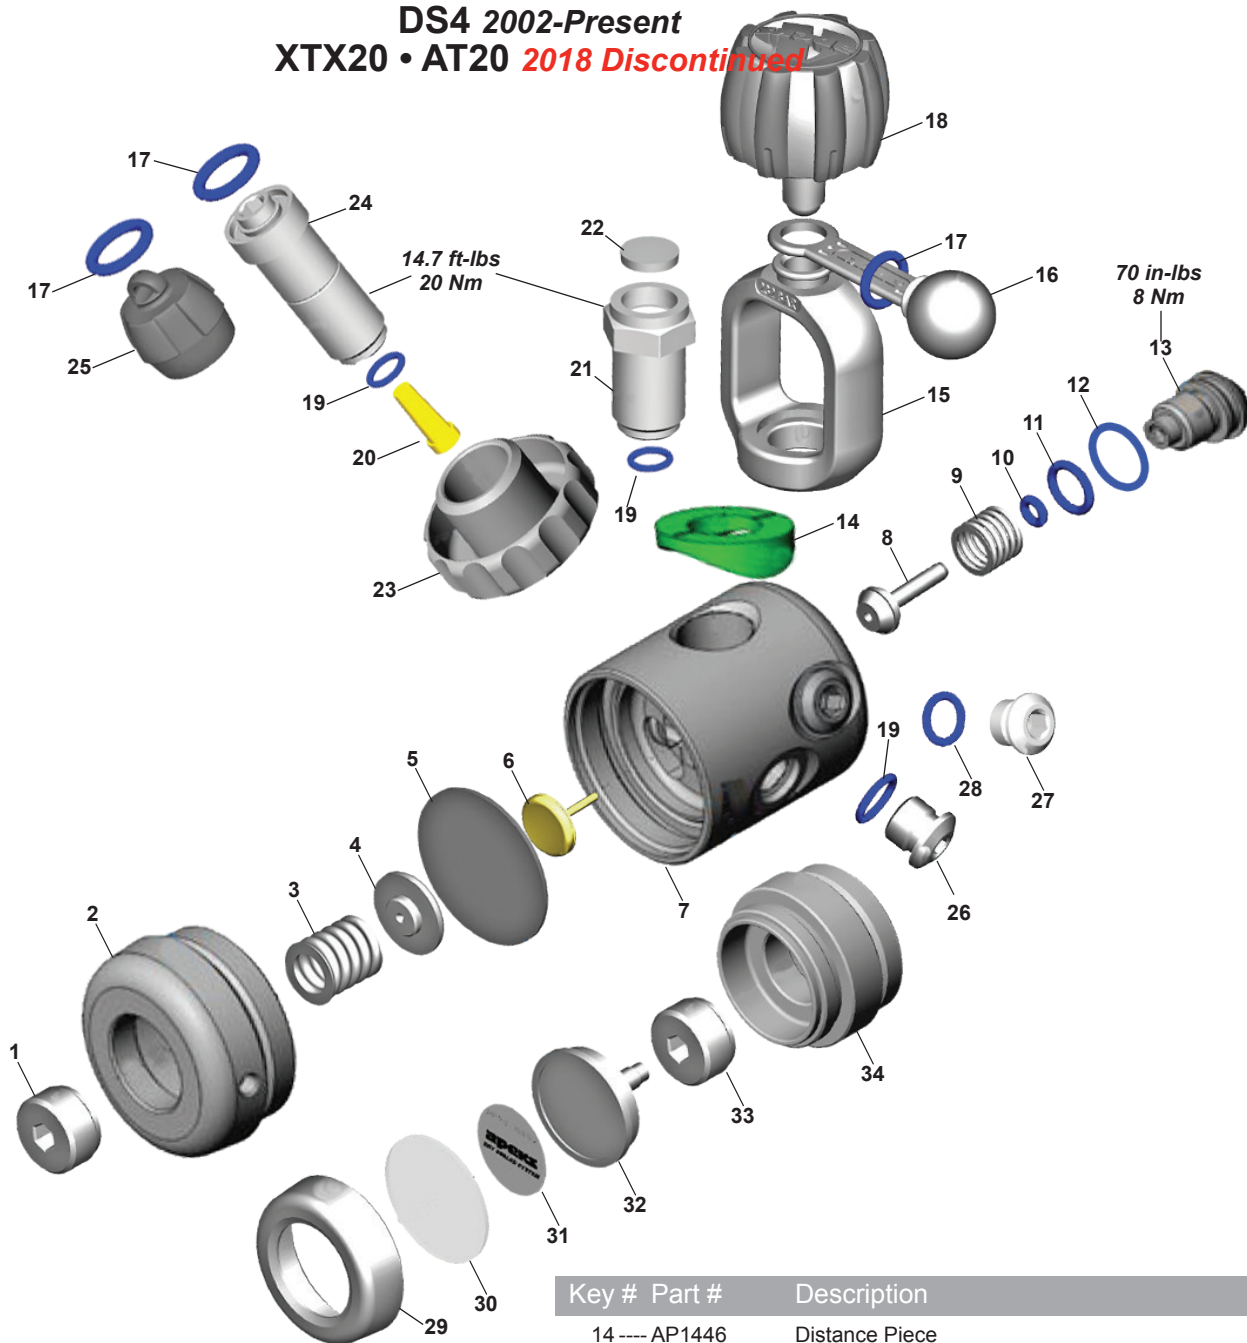

DS4 2002-Present
XTX20 • AT20 2018 Discontinued

Key #	Part #	Description
----	AP0241/AA	Service Kit, Diaphragm First Stages
----	AP0527	DS4 First Stage, Yoke, Dry Kit
----	AP0528	DS4 First Stage, DIN, Dry Kit
----	AP0211	DIN Connector Kit
1----	AP14741	Spring Adjuster
2----	AP1485	Diaphragm Cap.US4
3----	AP1475	Spring
4----	AP1476	Spring Carrier
5----	AP1478	Diaphragm
6----	AP1479	Valve Lifter
7----	AP5201	Body
8----	AP1419	HP Valve
9----	AP1415	Spring
10----	AP1299P	O-ring (10 pk)
11----	AP1410P	O-ring (10 pk)
12----	AP1300P	O-ring (10 pk)
13----	AP5202	HP Balance Plug

Key #	Part #	Description
14----	AP1446	Distance Piece
----	AP1446G	Distance Piece, Nitrox, Green
15----	AP1403	Yoke Clamp
16----	AP1404	Protective Cap
17----	AP1166P	O-ring (10 pk)
18----	AP7312	Yoke Clamp Screw, Comolded
19----	AP1409P	O-ring (10 pk)
20----	AP1472	Conical Filter (DIN)
21----	AP1407	Yoke Clamp Connector
22----	AP1406	Filter, Porvair (Yoke)
23----	AP1470	Handwheel 300 Bar, Chrome
24----	AP1471	Handwheel Connector, Chrome
25----	AP6202	DIN Protective Cap
26----	AP1408	3/8" UNF Blanking Plug
27----	AP1413	7/16" UNF Blanking Plug
28----	AP1445P	O-ring (10 pk)
29----	AP1484	Environmental Cap
30----	AP1482	Hydrostatic Diaphragm
31----	AP1477F	Decal
----	AP14771	Decal, Nitrox
32----	AP1483	Hydrostatic Transmitter
33----	AP1474	Spring Adjuster
34----	AP1473	Diaphragm Clamp, DS4

Part numbers in **BOLD ITALICS** indicate standard overhaul replacement part.