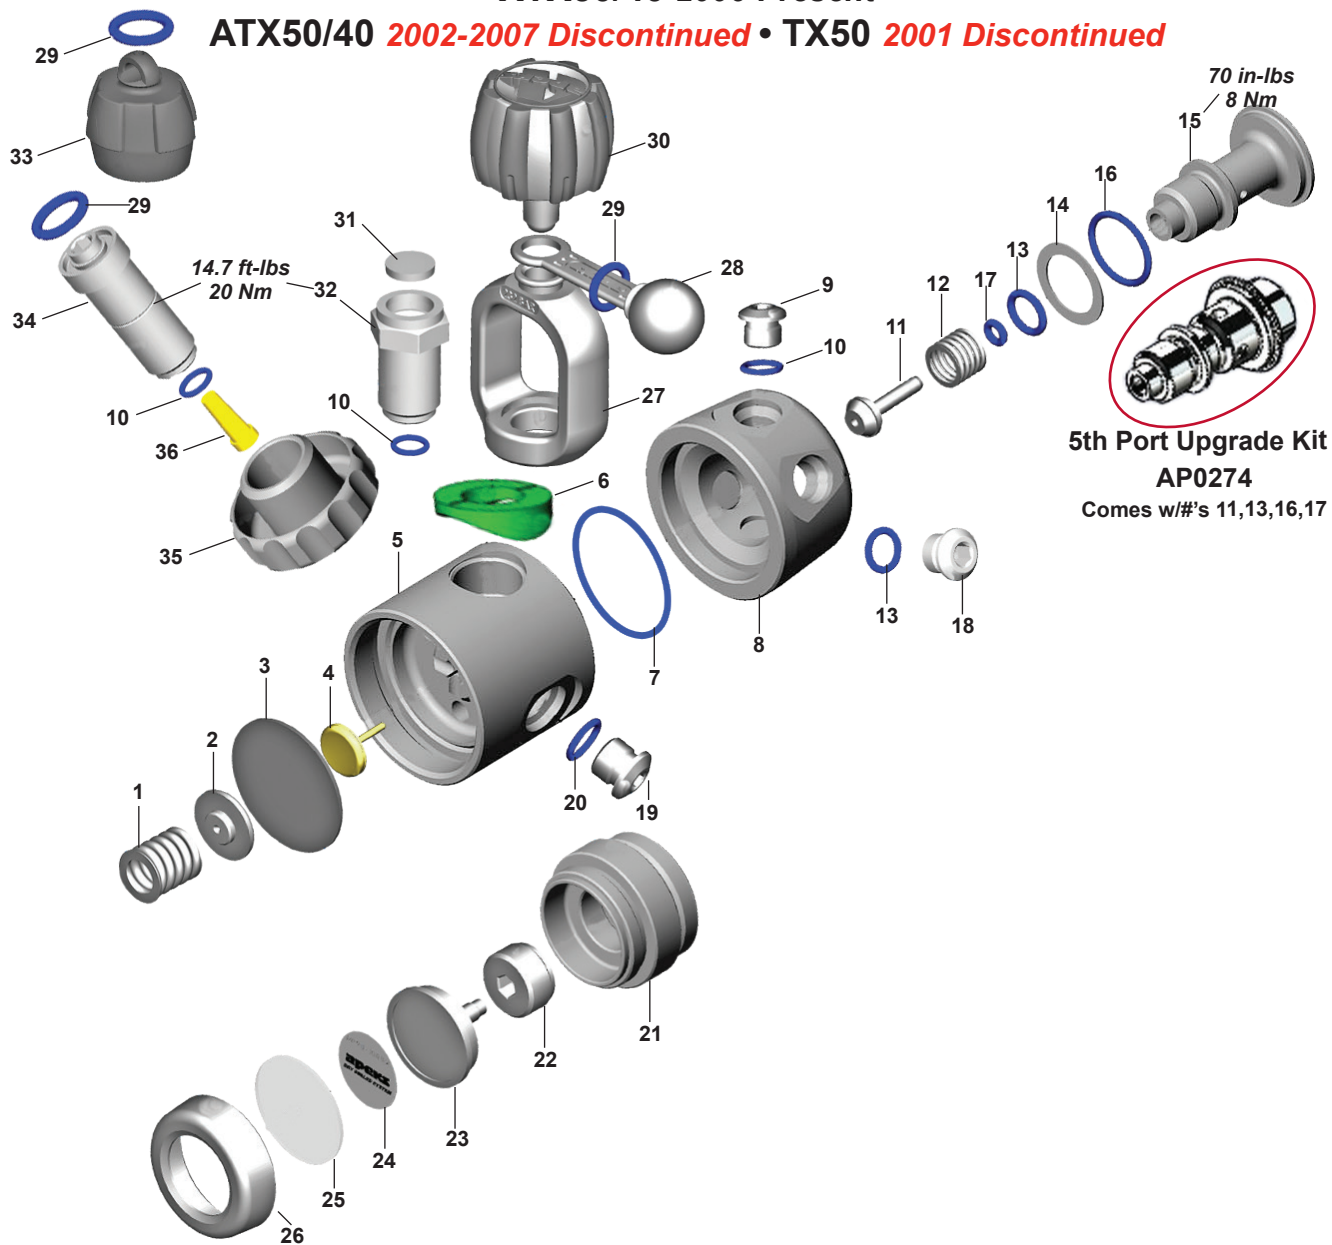

XTX50/40 2006-Present

ATX50/40 2002-2007 Discontinued • TX50 2001 Discontinued

**5th Port Upgrade Kit
AP0274**
Comes w/#'s 11,13,16,17

Key # Part # Description

-----	AP0241/AA	Service Kit, Diaphragm First Stage
-----	AP0361F	XTX50, First Stage only, w/Yoke
-----	AP0361F1	XTX50, First Stage only, w/DIN
-----	AP0274	5-Port Turret Upgrade Kit
-----	AP0211	Din Connector Kit
1----	AP1475	Spring
2----	AP1476	Spring Carrier
3----	AP1478	Diaphragm
4----	AP1479	Valve Lifter
5----	AP1480F	Body w/Lazer Graphic
6----	AP1446	Distance Piece
7----	AP1420P	O-ring (10 pk)
8----	AP5103	Turret with 3/8" MP Port, XTX
-----	AP1481	Turret with 1/2" MP Port, ATX/TX
9----	AP1408	Blanking Plug 3/8"
10----	AP1409P	O-ring (10 pk)
11----	AP1419	HP Valve
12----	AP1415	Spring
13----	AP1410P	O-ring (10 pk)
14----	AP1414	Thrust Washer
15----	AP1486	Turret Retaining Bolt

Key # Part # Description

16----	AP1438P	O-ring (10 pk)
17----	AP1299P	O-ring (10 pk)
18----	AP1487	Blanking Plug 1/2", ATX, TX
19----	AP1413	Blanking Plug 7/16"
20----	AP1445P	O-ring (10 pk)
21----	AP1473	Diaphragm Clamp
22----	AP1474	Spring Adjuster
23----	AP1483	Hydrostatic Transmitter
24----	AP1477F	Decal
25----	AP1482	Hydrostatic Diaphragm
26----	AP1484	Environmental End Cap
27----	AP1403	Yoke Clamp
28----	AP1404	Protective Cap
29----	AP1166P	O-ring (10 pk)
30----	AP7312	Yoke Clamp Screw, Comolded
31----	AP1406	Filter, Porvair (Yoke)
32----	AP1407	Yoke Clamp Connector
33----	AP6202	Protective Cap DIN
34----	AP1471	Handwheel Connector
35----	AP1470	Handwheel 300 Bar
36----	AP1472	Conical Filter (DIN)

Part numbers in **BOLD ITALICS** indicate standard overhaul replacement part.