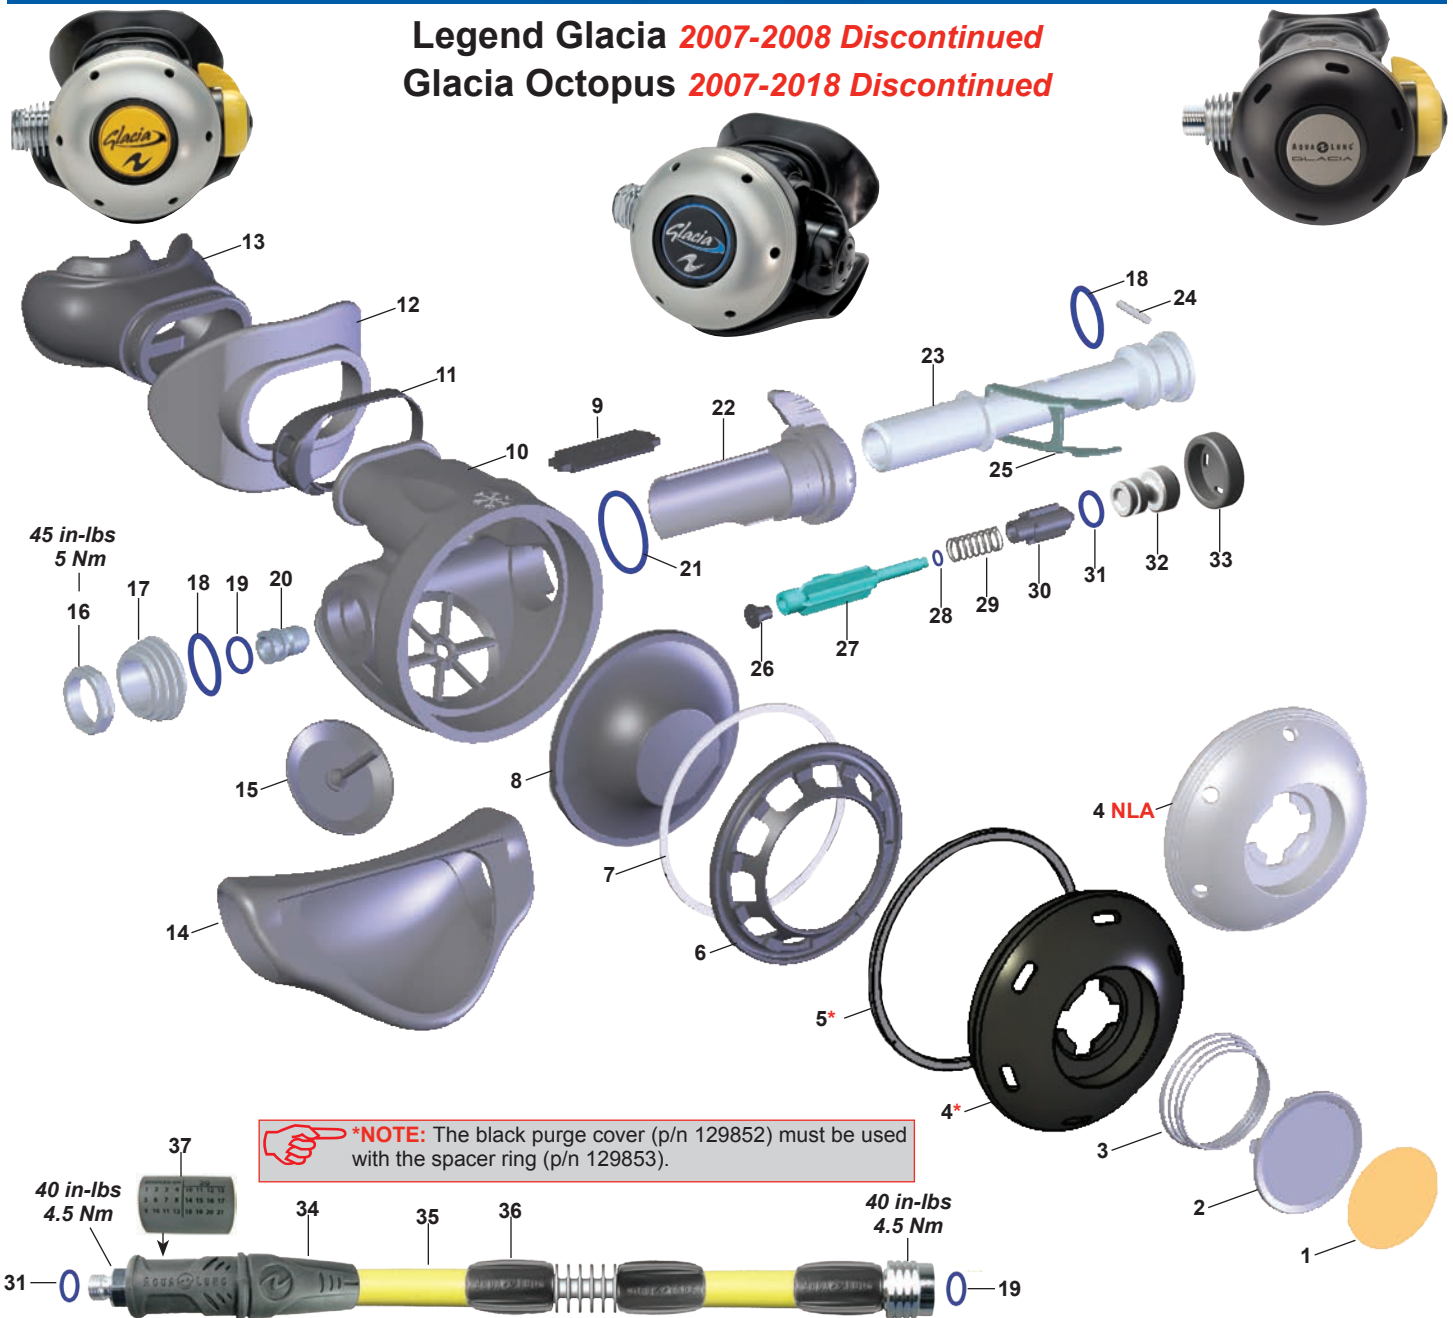

Legend Glacia 2007-2008 Discontinued
Glacia Octopus 2007-2018 Discontinued

*NOTE: The black purge cover (p/n 129852) must be used with the spacer ring (p/n 129853).

Key #	Part #	Description	Key #	Part #	Description
-----	900023	Overhaul Parts Kit	17	129148	Heat Exchanger
1	129344	Decal, Purge Button	18	820015P	O-ring (10 pk)
-----	129354	Decal, Purge Button (Octo)	19	820010P	O-ring (25 pk)
2	AP5805	Purge Button	20	AP2033	Crown
3	AP2020	Spring	21	AP1438P	O-ring (10 pk)
4	129852	Purge Cover, Black	22	129139	Venturi Lever, Black
-----	NLA	Purge Cover, Silver	-----	129183	Venturi Lever, Yellow
5	129853	Spacer Ring, Aluminum (for Black Cover only)	23	129146	Valve Body
6	129195	Diaphragm Retainer	24	AP1151	Pin
7	129133	Thrust Washer	25	129178	Lever
8	129150	Diaphragm	26	129638	MP Seat, Silicone
9	129184	Baffle	27	AP2036	Shuttle Valve
10	129188	Box Bottom	28	AP2041P	O-ring (10 pk)
11	129154	Mouthpiece Clamp	29	AP2021	Spring
12	109512	Lip Shield	30	AP2038SQ	Counter-balance Chamber
13	109438	Mouthpiece, ComfoBite	31	820011P	O-ring (25 pk)
-----	104138	Mouthpiece, Standard	32	129162	Adjustment Screw
14	104102	Exhaust Tee	33	129161	Plug
15	129174	Exhaust Valve	34	124570	Hose Protector, Black
16	AP2031	Retaining Nut	35	129352	MP Hose w/Heat X, Yellow 3/8"x36"
			-----	129343	MP Hose w/Heat X, Black 3/8"x30"
			36	129160	Hose Sleeve, Black
			37	129624	Service Date Sleeve

Part numbers in **BOLD ITALICS** indicate standard overhaul replacement part