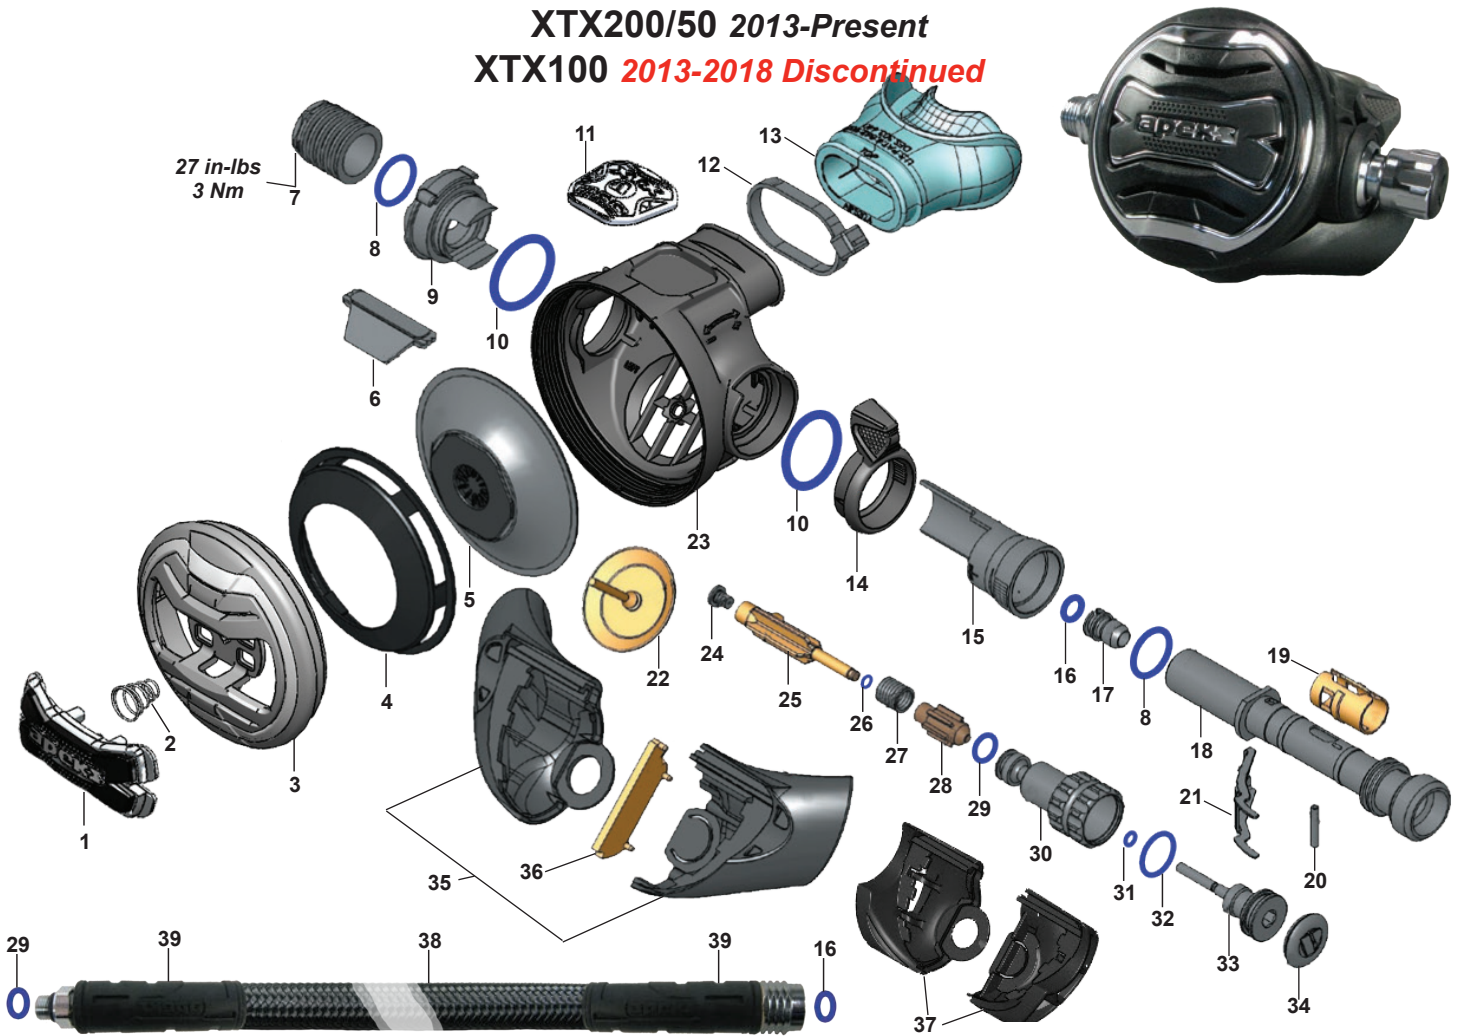

XTX200/50 2013-Present
XTX100 2013-2018 Discontinued

Key #	Part #	Description	Key #	Part #	Description
----	AP0219/AA	Universal Second Stage Repair Kit	14	AP6309	Venturi Ring
----	AP0354F	XTX200 Tungsten, Second Stage	----	AP6309Y	Venturi Ring, Yellow, Octopus
----	AP0353F2	XTX200, Second Stage	15	AP6213	Venturi Lever Body
----	AP0352F	XTX50, Second Stage	16	AP1154P	O-ring (10 pk)
1	AP0624	Purge Button, Chrome, Tungsten/XTX200, w/Spring	17	AP2033	Seat
----	AP0624S	Purge Button, Satin, XTX100, w/Spring	18	AP6216	Valve Spindle, Chrome, Tungsten/XTX200/50
----	AP0624B	Purge Button, Black, XTX50, w/Spring	----	AP6216S	Valve Spindle, Satin, XTX100
----	AP0624Y	Purge Button, Yellow, XTX50 Octopus, w/Spring	19	AP6215	Spindle Collar
2	AP6222	Spring	20	AP1151	Spring Pin
3	AP6302PVDS	Case Cover, Tungsten	21	AP2035	Lever
----	AP6302	Case Cover, XTX200	22	AP6223	Exhaust Valve
----	AP6302S	Case Cover, XTX100	23	AP6300	Case
----	AP6301	Case Cover, XTX50	24	AP2034	MP Seat, Silicone
----	AP6301Y	Case Cover, Octopus, Yellow	25	AP2036	Shuttle Valve
4	AP5802	Diaphragm Cover, Black	26	AP2041P	O-ring (10 pk)
5	AP5803	Diaphragm	27	AP2021	Spring
6	AP2037	Deflector	28	AP2038SQ	Counter-Balance Cylinder
7	AP5013PVDS	Heat Exchanger, PVD, Tungsten	29	AP1409P	O-ring (10 pk)
----	AP5002	Heat Exchanger, Chrome, XTX200/50	30	AP6577FPVDS	Adjusting Screw, Tungsten
----	AP5013/S	Heat Exchanger, Satin, XTX100	----	AP6577F	Adjusting Screw, Chrome, XTX200/50
8	AP1267P	O-ring (10 pk)	----	AP6577FS	Adjusting Screw, Satin, XTX100
9	AP6211	Blanking Piece	31	AP5711P	O-ring (10 pk)
----	AP6211Y	Blanking Piece, Yellow, Octopus	32	AP1159P	O-ring (10 pk)
10	AP1438P	O-ring (10 pk)	33	AP6578	Spring Adjuster
11	AP6238F	Decal, Tungsten	34	AP5830	Plug
----	AP63082200	Decal, XTX200	35	AP6220K	Large Exhaust Tee, Set
----	AP6308100	Decal, XTX100	36	AP6230	Exhaust Rib
----	AP630750	Decal, XTX50	37	AP6219K	Small Exhaust Tee, Set
----	AP6307O50	Decal, XTX50 Octopus	38	AP0198	Flex Hose, MP, w/Hose Protectors, 3/8" X 30"
12	104913	Mouthpiece Clamp	----	AP0199	Flex Hose, MP, Yellow w/Hose Pro, 3/8" X 36"
13	AP5324K	Comfobite Mouthpiece	39	AP1461	Hose Protector, Black
			----	AP1461Y	Hose Protector, Yellow

Part numbers in **BOLD ITALICS** indicate standard overhaul replacement part.