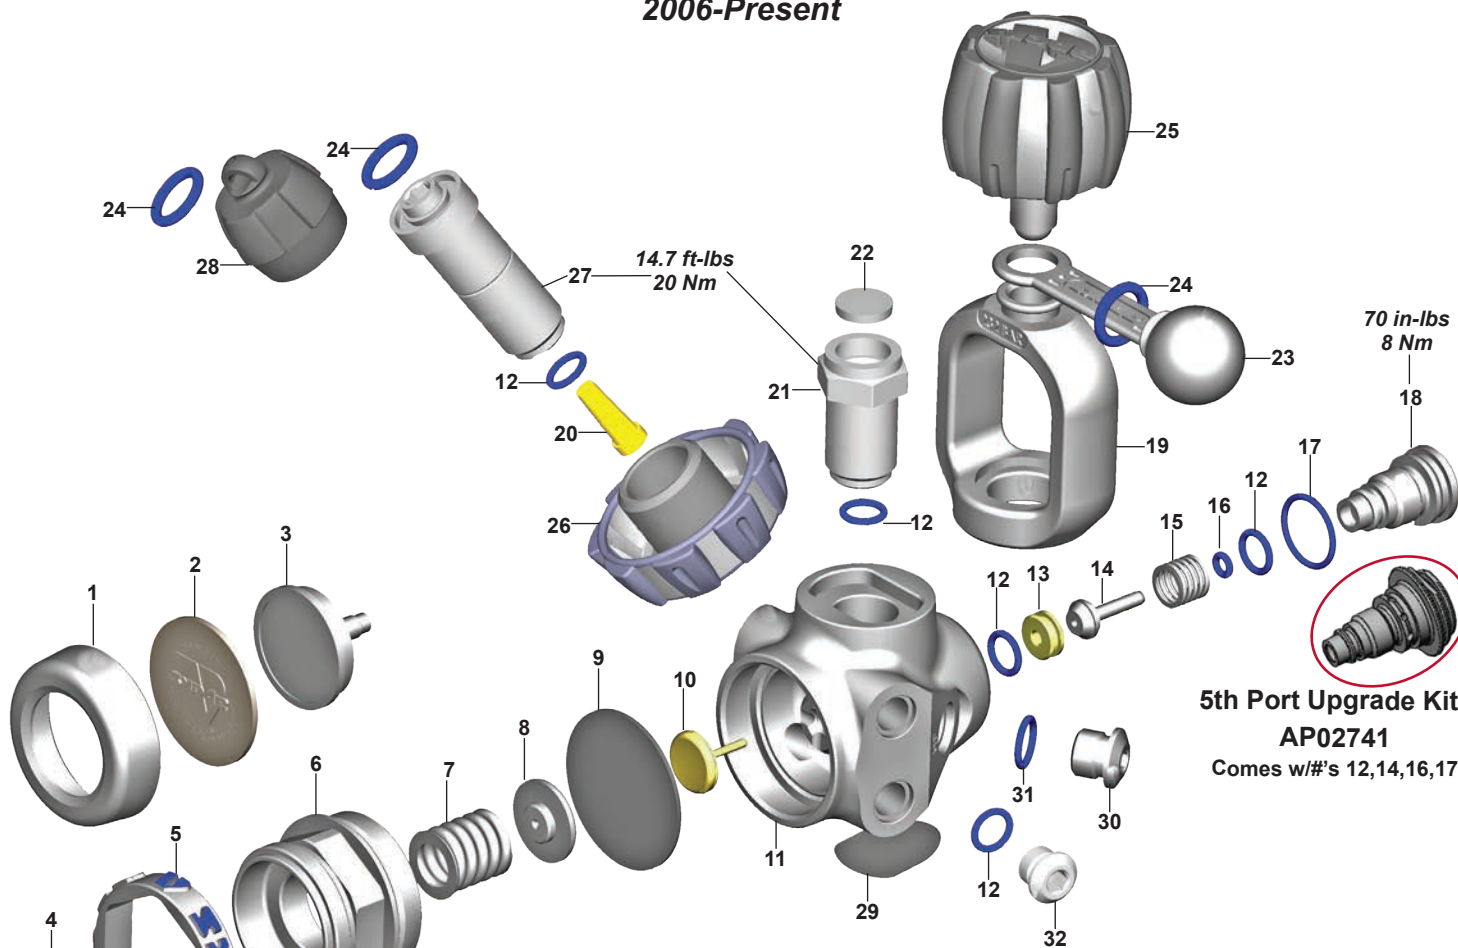

XTX200 2006-Present

**5th Port Upgrade Kit
AP02741**
Comes w/#'s 12,14,16,17

WARNING: The 5th port upgrade kit **MUST NOT** be added to any older XTX200 1st stage manufactured prior to 2013. The 2013> models have a square decal on the first stage body.

NOTE: In 2013, the XTX 200 body (11) was changed. If ordering the new 2013 body make sure to order the 2013 decal for a proper fit.

Key #	Part #	Description	Key #	Part #	Description
-----	AP0241/AA	Service Kit, Diaphragm First Stage	13	AP5721	Removable HP Valve Seat (Crown)
-----	AP0363F	XTX200, First Stage only, w/Yoke	14	AP1419	HP Valve
-----	AP0363F1	XTX200, First Stage only, w/DIN	15	AP1415	Spring
-----	AP0620	DIN Connector Kit, Comolded	16	AP1299P	O-ring (10 pk)
-----	AP02741	5th Port Upgrade Kit, 2013>XTX only	17	AP1300P	O-ring (10 pk)
1	AP1484	Environmental End Cap, Chrome, XTX	18	AP5309B	HP Balance Plug, Chrome, XTX, Tungsten
-----	AP1484PVDS	Environmental End Cap, PVD, Tungsten	19	AP1403	Yoke Clamp, Chrome, XTX
2	AP1482F1	Hydrostatic Diaphragm, XTX (3-color)	-----	AP1403PVDS	Yoke Clamp, PVD, Tungsten
-----	AP14821	Hydrostatic Diaphragm, XTX	20	AP1472	Conical Filter (DIN)
-----	AP7309	Hydrostatic Diaphragm, Tungsten	21	AP1407	Yoke Clamp Connector, Chrome, XTX, Tungsten
3	AP1483	Hydrostatic Transmitter	22	AP1406	Filter, Porvair (Yoke)
4	AP1474	Spring Adjuster	23	AP1404	Protective Cap
5	AP5725	Molded Logo Ring, XTX	24	AP1166P	O-ring (10 pk)
6	AP14731	Diaphragm Clamp, Chrome, XTX	25	AP7312	Yoke Clamp Screw, Comolded
7	AP1475	Spring	26	AP6201	Handwheel, 300 Bar, XTX, Tungsten
8	AP1476	Spring Carrier	27	AP1471	Handwheel Connector, Chrome, XTX, Tungsten
9	AP1478	Diaphragm	28	AP6202	Protective Cap, DIN
10	AP5722	Valve Lifter	29	AP63081200	Decal, Body, XTX200 (2013>)
11	AP5101F	Body, Chrome, XTX (2013>)	-----	AP5723	Decal, Body, XTX200 (<2013)
-----	AP5101	Body, Chrome, XTX (<2013)	-----	AP6239F	Decal, Body, XTX Tungsten (2013>)
-----	AP5101FPVDS	Body, XTX Tungsten (2013>)	-----	AP6239	Decal, Body, XTX Tungsten (<2013)
-----	AP5101PVDS	Body, XTX Tungsten (<2013)	30	AP1413	7/16" HP Blanking Plug
12	AP1409P	O-ring (10 pk)	31	AP1445P	O-ring (10 pk)
			32	AP1408	3/8" MP Blanking Plug

Part numbers in **BOLD ITALICS** indicate standard overhaul replacement part.