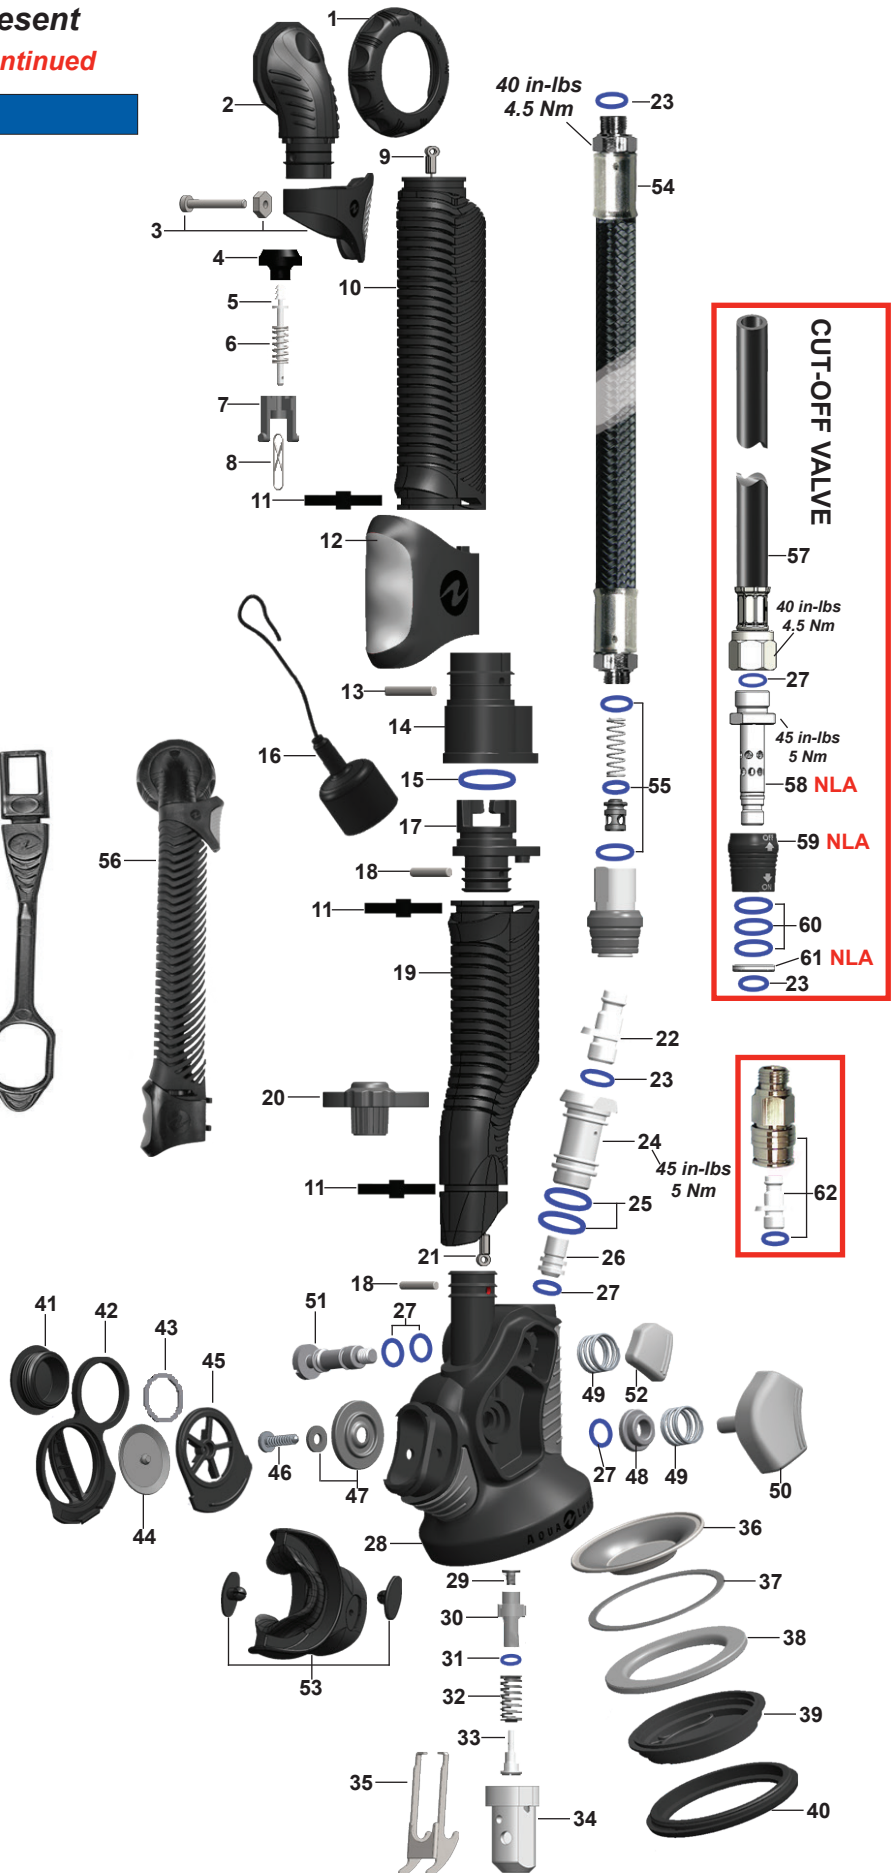

AIRSOURCE W/CUT-OFF VALVE		
57.....	NLA	Hose, MP 3/8" x 25"
58	NLA	Fitting, Cut-Off Valve
59.....	NLA	Barrel, Cut-Off Valve
60.....	820312P	O-ring (10 pk)
61.....	NLA	Washer
62.....	15140	AirsourceQD Conversion Kit

Anchorline Retainer
p/n 15285

Part numbers in **BOLD ITALICS** indicate standard overhaul replacement part.