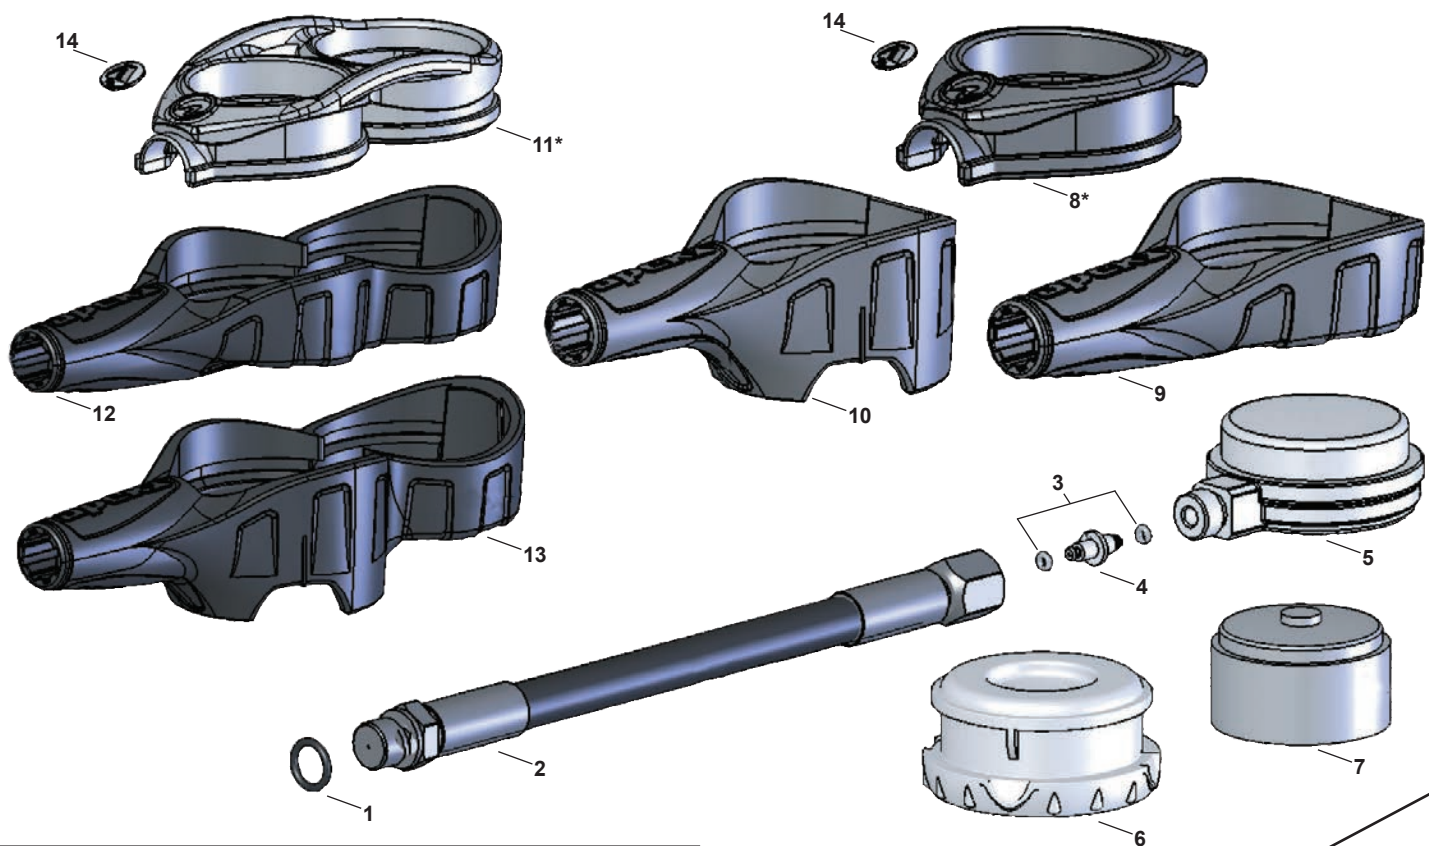

Apeks Analog Instruments

 ***NOTE:** The bezel #11, will only fit on boots #12 and #13.

 ***NOTE:** The bezel #8, will only fit on boots #9 and #10.

Key #	Part #	Description
-------	--------	-------------