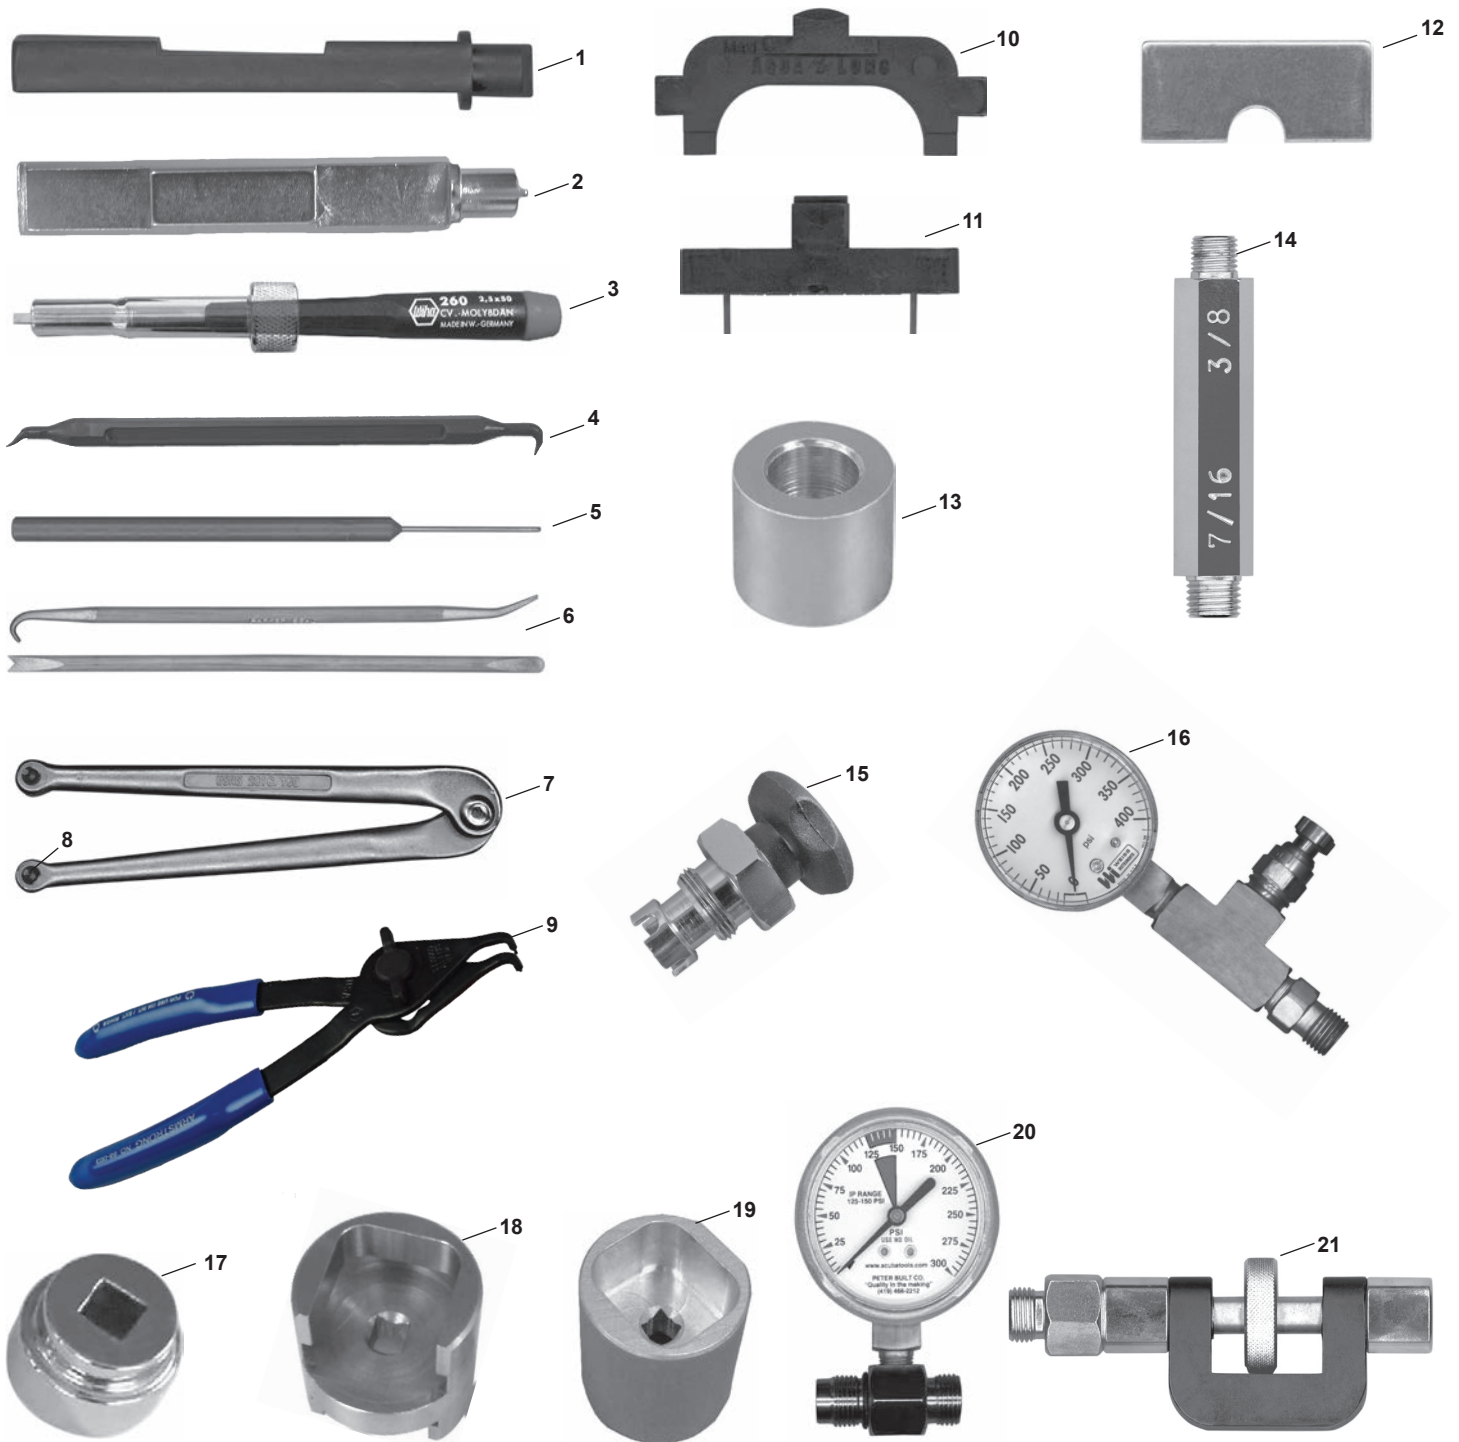

Aqua Lung Regulator Tools

Key #	Part #	Description
1	125727	Crown Lever Adjustment Tool
2	127686	Kronos Seat/Lever Adjustment Tool
3	101680	Lever Height Adjustment Tool
4	103102	O-ring Tool, Plastic (5-pk)
5	109437	Seat Installation/Extraction Tool
6	944022	O-ring Tool Set
7	129198	Adjustable Face Spanner
8	129197	Pin, Replacement, Adj. Spanner (1 each)
9	111100	Circlip Pliers, Reversible
10	129001	Titan LX Retaining Ring/Lever Height Tool
11	100188	Micra Retaining Ring Tool
12	081247	Supreme Retainer Wrench

Key #	Part #	Description
13	111000	HP Spring Block Assy Guide
14	5116230	Vise Mounting Tool
15	111003	Poppet Wrench, Conshelf
16	111610	Test Pressure Gauge, 400 PSI
17	111001	Socket, Inlet Fitting, 26mm
18	122152	Socket, Spring Retainer, Legend/Mistral
19	111002	Socket, Spring Retainer, Titan/Cousteau
20	111605	Inline Test Gauge
21	100190	Inline Adjustment Tool, Slotted & Hexed
N/S	108357	Deluxe Workmat with Windows