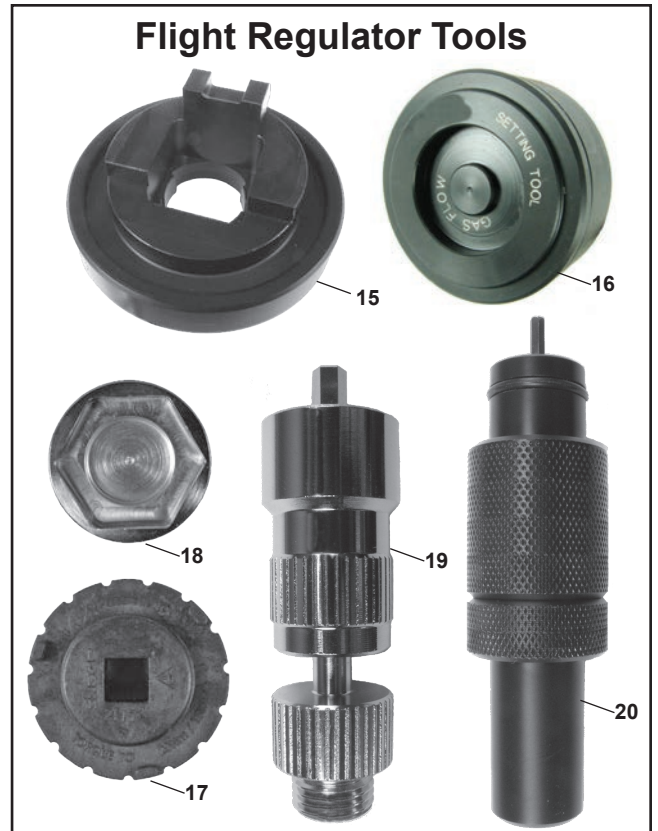

Flight Regulator Tools

Key #	Part #	Description
1	AT47	Wrench, 34mm (Thin)
2	AT30	Pin Spanner
3	AT20	XTX Cover/Lever Height Tool
4	AT94	Multi-Tool
5	AT42	TX100 Cover Tool
6	AT45	Spring Adjuster Tool
7	AT62	Egress Cover/Lever Height Tool
8	AT70	Lever Height Tool, TX100
9	AT21	Status, Valve Lifter Fastener
10	AT20F	2013 XTX Cover/Lever Height Tool

Key #	Part #	Description
11	AT51	Seat Adjustment Tool
12	AT79K	O-ring Tool, (6-pak)
13	AT89	Blk Sapphire End Cap Tool
14	AT93	End Cap Tool, MTX
15	AT77	Venturi/Inlet Removal Tool, Flight
16	AT103	Lever Height Tool, XL4/Flight
17	AT71	Diaphragm Clamp Tool, Flight
18	AT74	Yoke Connector Socket, Flight
19	AT72F	Inline Adjustment Tool, Flight
20	AT76	Micro Adjuster Tool, Flight