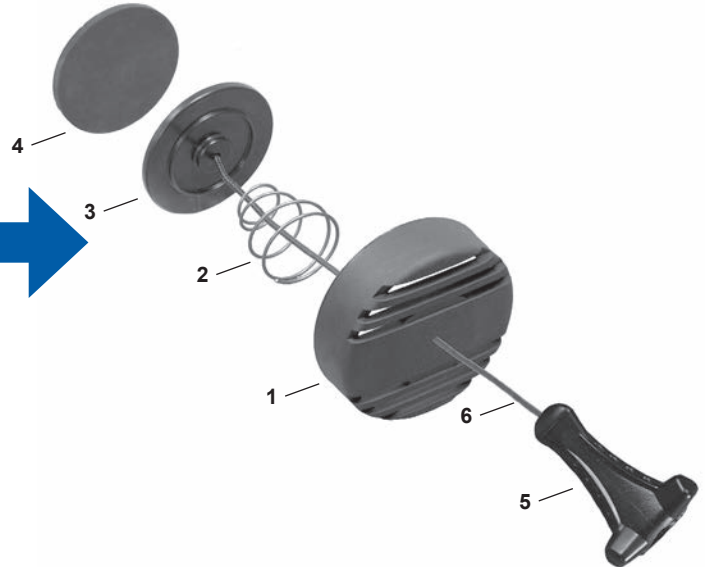

DUMP VALVE KIT

Key #	Part #	Description
	42754	Dump Valve Kit, Acme Thread
1	10079	Cap, Over Pressure
2	15617	Spring
3	15650	Plate
4	15604	Seal
5	12277	Pull Knob
6	42738	Pull Dump Cord (25')

Key #	Part #	Description
	42764	Dump Valve Kit, Flat Valve
	42704	Dump Valve Kit, Flat Valve (Apeks)
	42655	Dump Valve Kit, Flat Valve (Apeks WTX-D)
1	15441	Cap, Low Profile, Blk
	15451	Cap, Low Profile, Blk (Apeks)
2	15617	Spring
3	15442	Seal Plate, Low Profile
4	15443	Seal, Low Profile
5	12277	Pull Knob
	12234	Pull Knob (Apeks)
6	42738	Pull Dump Cord (25')
7	13231	Connector Ring (WTX-D Only)
8	13232	Spring Compression Washer (WTX-D only)