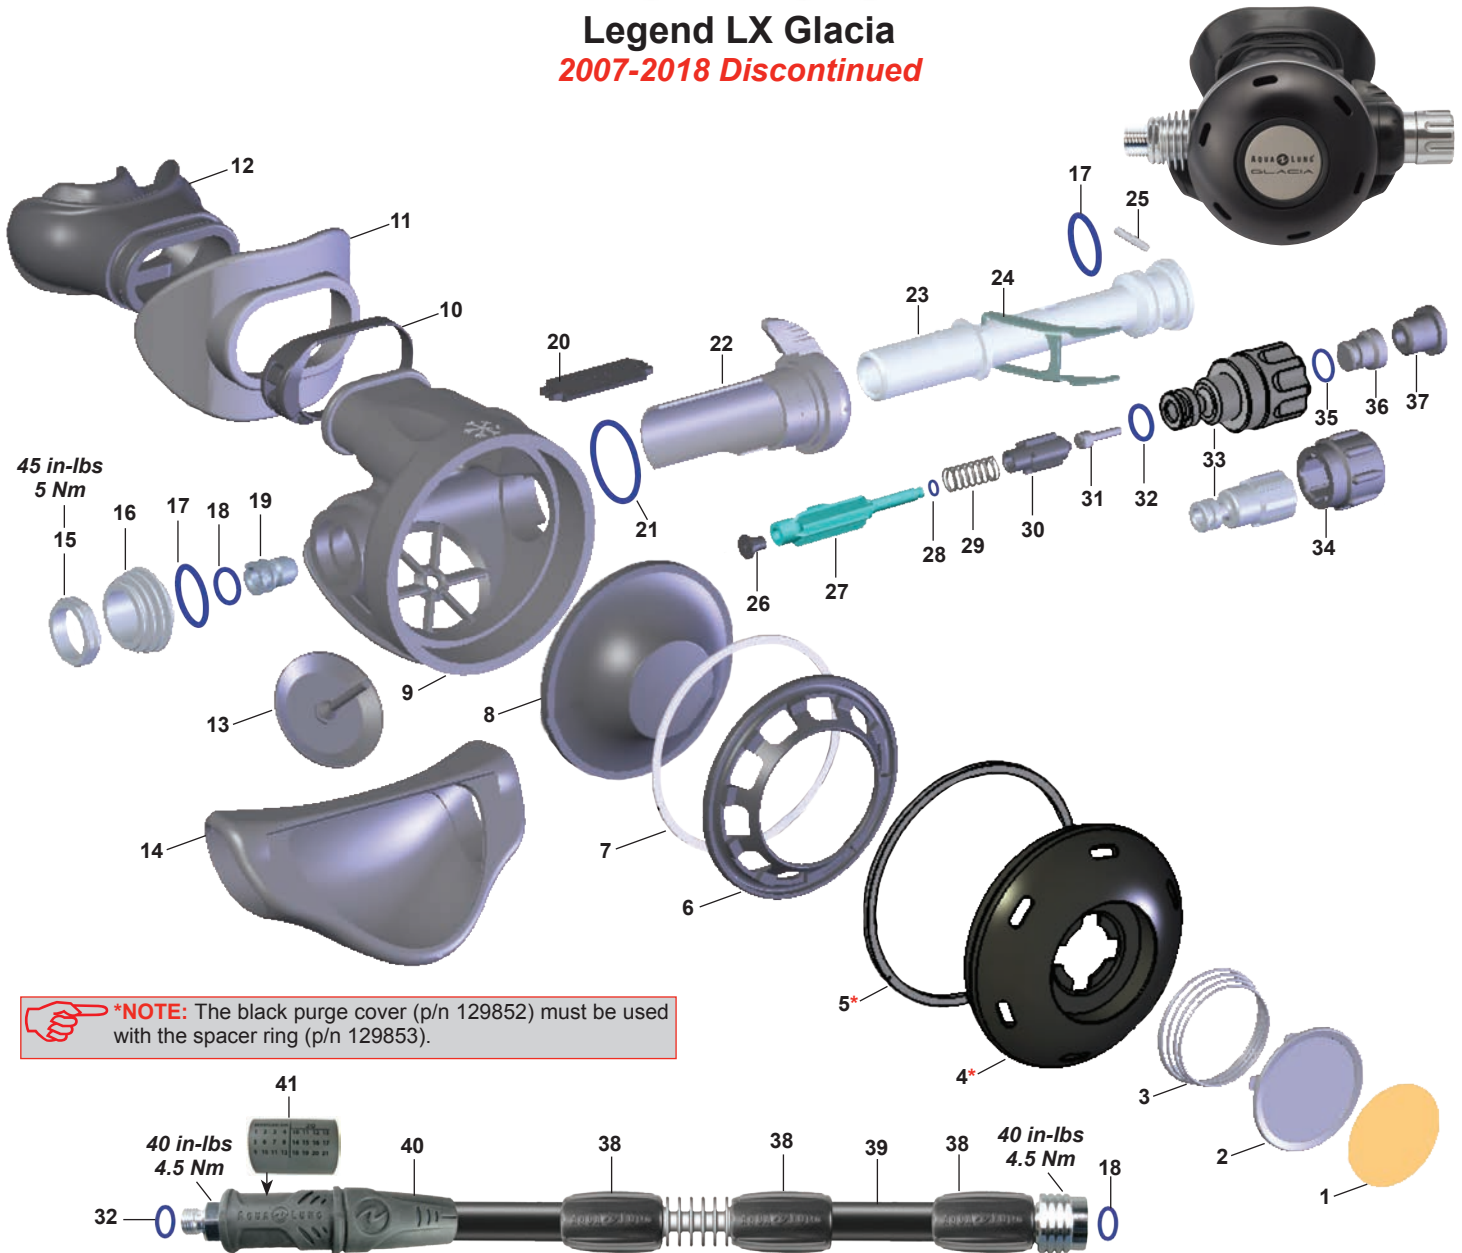

Legend LX Glacia

2007-2018 Discontinued

*NOTE: The black purge cover (p/n 129852) must be used with the spacer ring (p/n 129853).

Key #	Part #	Description
----	900023	Overhaul Parts Kit
1----	129854	Decal, Purge Button, (2014)
----	129822	Decal, Purge Button
2----	AP5805	Purge Button
3----	AP2020	Purge Spring
4----	129852	Purge Cover, Black
5----	129853	Spacer Ring, Aluminum (for Black Cover only)
6----	129195	Diaphragm Retainer
7----	129133	Thrust Washer
8----	129150	Diaphragm
9----	129188	Case, Supreme
10----	129154	Mouthpiece Clamp
11----	109512	Lip Shield
12----	109438	Mouthpiece, ComfoBite
13----	129174	Exhaust Valve
14----	104102	Exhaust Tee
15----	AP2031	Retaining Nut
16----	129148	Heat Exchanger
17----	820015P	O-ring (10 pk)
18----	820010P	O-ring (25 pk)
19----	AP2033	Crown
20----	129184	Baffle
21----	AP1438P	O-ring (10 pk)

Key #	Part #	Description
22----	129139	Venturi Lever
23----	129146	Valve Body
24----	129178	Lever
25----	AP1151	Pin
26----	129638	MP Seat, Silicone
27----	AP2036	Shuttle Valve
28----	AP2041P	O-ring (10 pk)
29----	AP2021	Spring
30----	AP2038SQ	Counter-balance Chamber
31----	129129	Adjustment Pin
32----	820011P	O-ring (25 pk)
33----	129856	Adjusting Knob, Metallic (2014)
----	129147	Adjusting Knob
34----	129130	Grip
35----	820009P	O-ring (10 pk)
36----	129135	Adjusting Screw
37----	129143	Plug, (2014) must be used w/metalic adjusting knob
----	129142	Plug
38----	129160	Hose Sleeve
39----	129343	MP Hose w/Heat X, 3/8"x 30"
40----	124570	Hose Protector, Black
41----	128624	Service Date Sleeve

Part numbers in **BOLD ITALICS** indicate standard overhaul replacement part