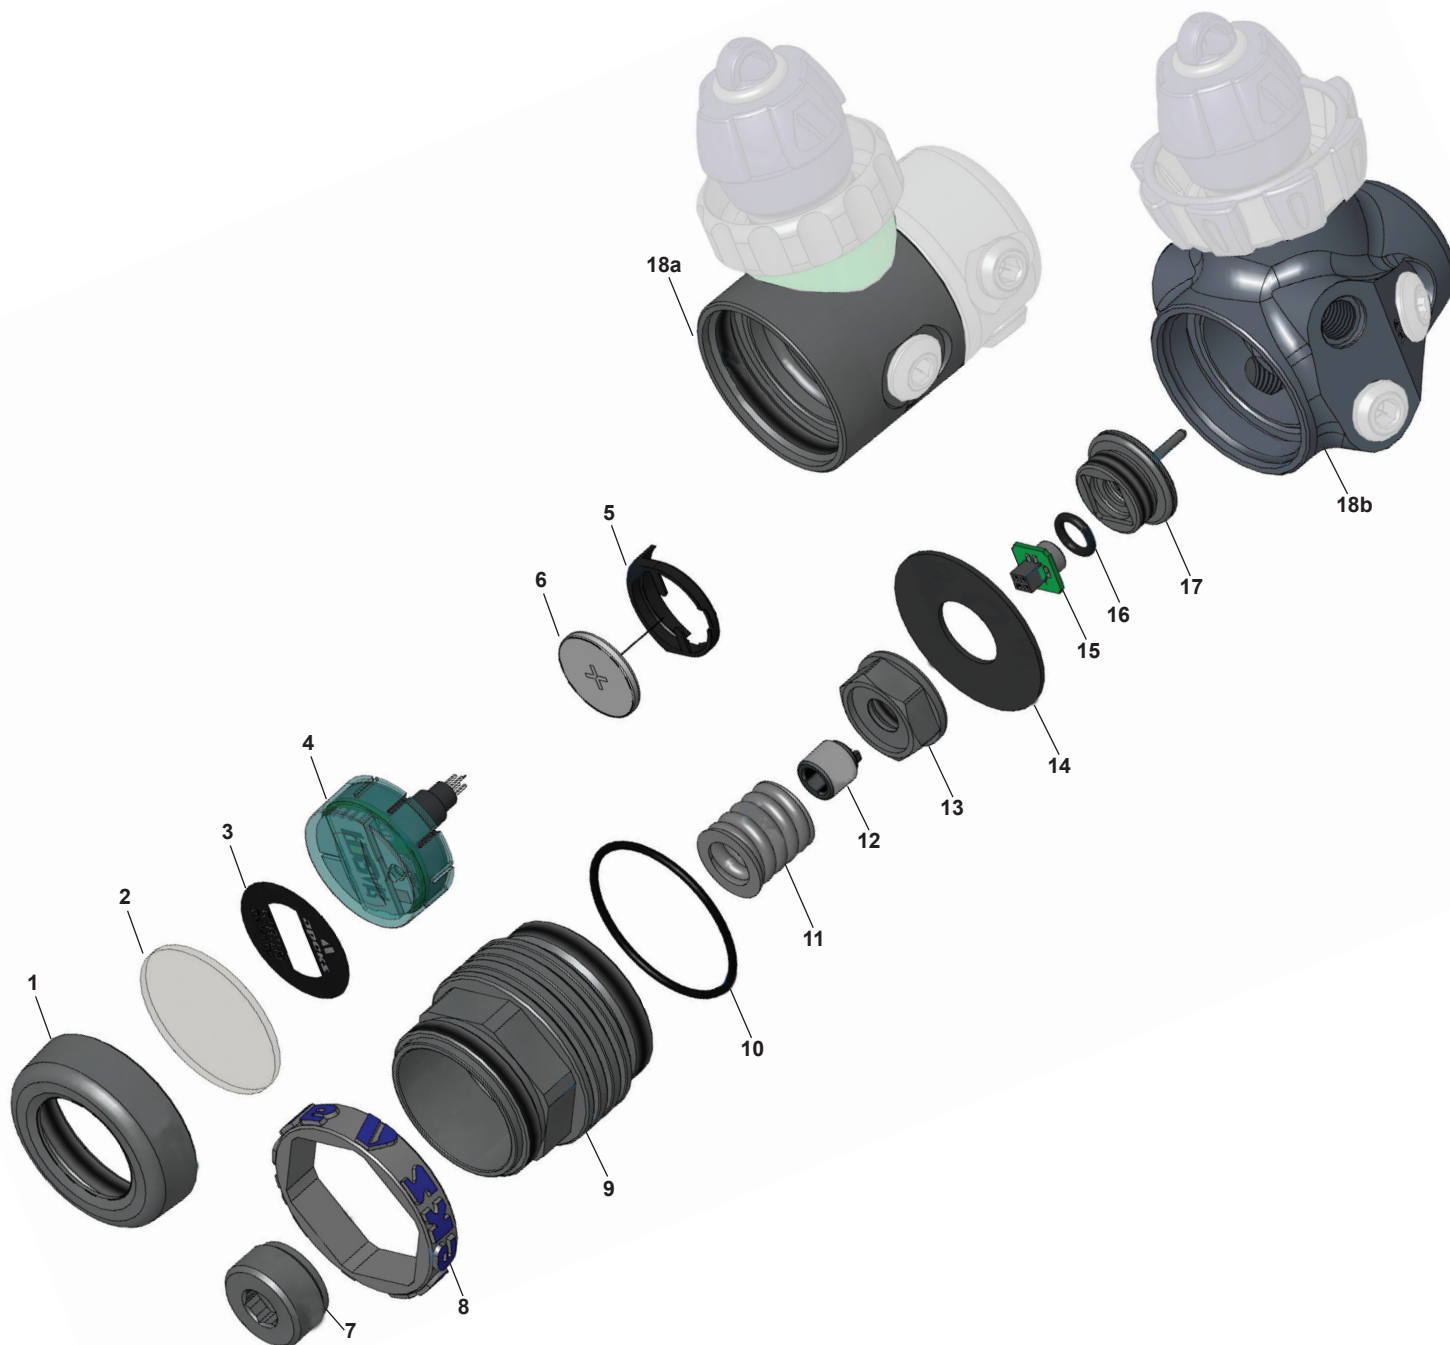

Status
2007-2008 Discontinued

Key #	Part #	Description
----	AP0227/AA	Service Kit, Status First Stage
----	AP0228	Electronic Replacement Kit (Includes 3, 4, 6, 15)
1----	AP1484	Environmental End Cap
2----	AP1482	Hydrostatic Diaphragm
3----	AP7510	Status Decal
4----	NLA	Main Electronic Unit
5----	AP7518	Battery Carrier
6----	103105	CR2025 Battery, Coin Cell, Lithium
7----	AP7508	Spring Adjuster
8----	AP5725	Logo Ring
9----	AP7507	Diaphragm Clamp

Key #	Part #	Description
10----	AP7520	O-ring
11----	AP1475	Spring
12----	AP7506	Location Plug
13----	AP7505	Clamping Nut
14----	AP7501	Diaphragm Ring
15----	NLA	Pressure Sensor
16----	AP7502	O-ring
17----	AP7512	Status Valve Lifter (XTX 50)
----	AP7500	Status Valve Lifter (XTX 200)
18a----	AP1480F	XTX50 Body w/Lazer Graphic
18b----	AP5101	XTX200 Body

Part numbers in **BOLD ITALICS** indicate standard overhaul replacement part.