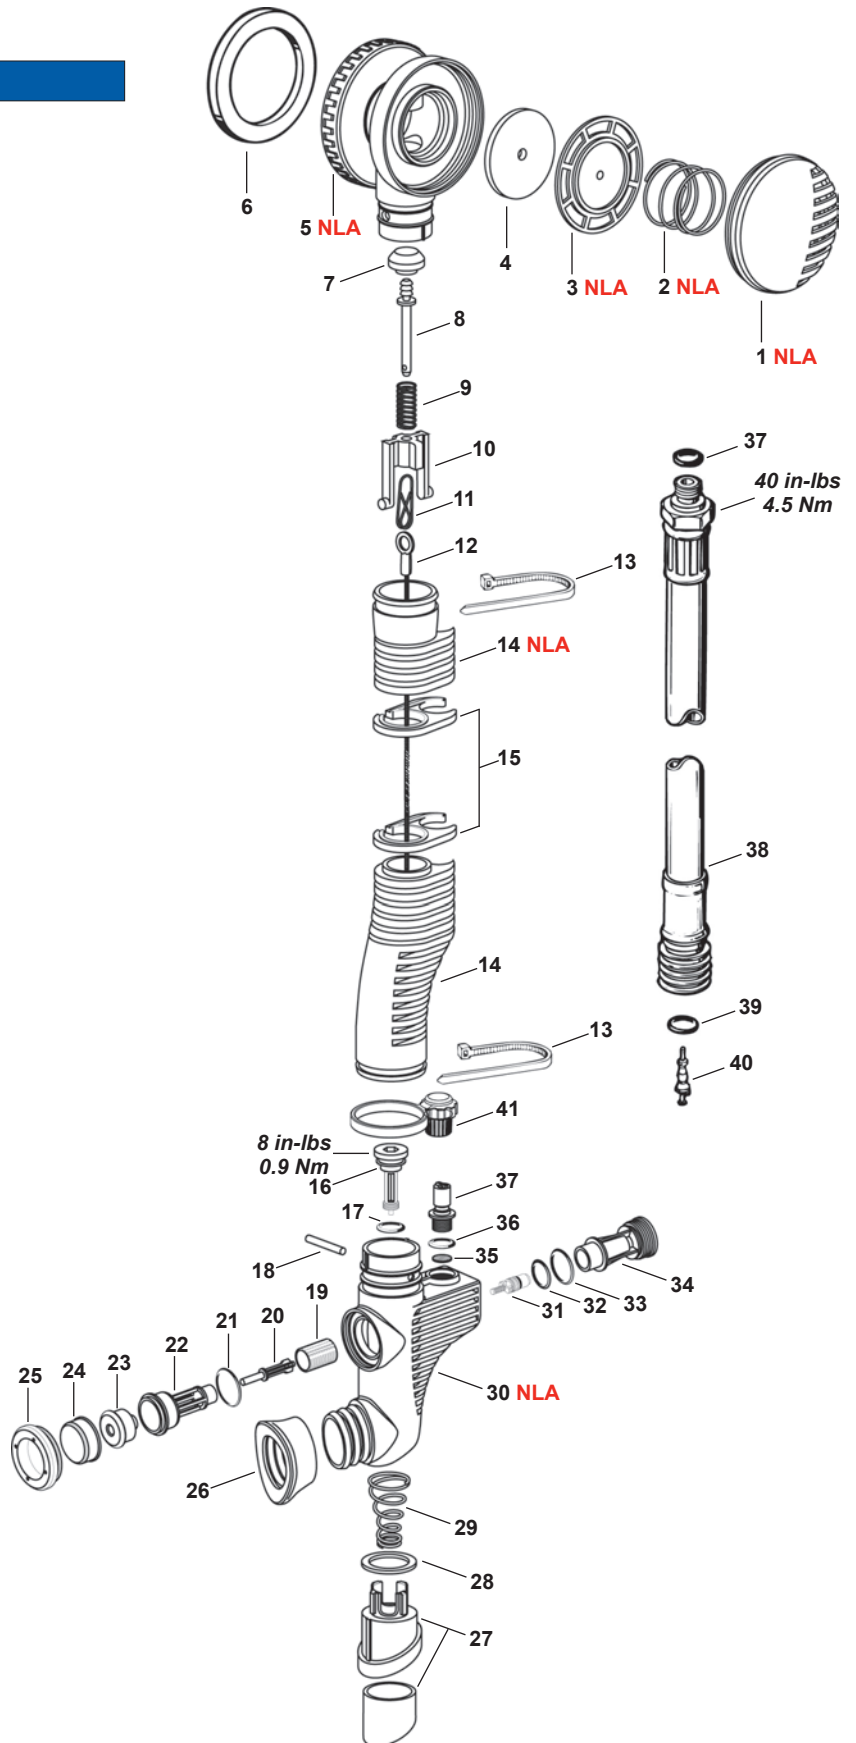

Powerline Inflator w/ Dual Valve

Discontinued

Key #	Part #	Description

----	42609	Service Kit, Powerline Inflator
1----	NLA	Cap
2----	NLA	Overpressure Spring
3----	NLA	Valve Plate
4----	15714	Seal
5----	NLA	Body, Dual Valve
6----	15309	Gasket
7----	778559	Dump Plug
8----	15164	Poppet Stem
9----	15901	Dump Spring
10----	15649	Poppet Guide
11----	15178	Cable Hook
12----	15724	Cable Assembly
13----	15719	Clamp
14----	NLA	Ribbed Hose
15----	15735	Hose Clip
16----	15736	Poppet, Oral Valve
17----	820092	O-ring
18----	15610	Cable Pin
19----	15720	Filter Screen
20----	15743	Push Rod
21----	820016P	O-ring (10 pk)
22----	15749	Push Rod Housing
23----	15747	Button
24----	15100	Button Cover, Gray
25----	15746	Bezel
26----	15741	Mouthpiece
27----	15775	Oral Button w/rubber plug
28----	15718	Gasket
29----	15709	Oral Valve Spring
30----	NLA	Body
31----	15504	Valve Core
32----	957025P	O-ring (10 pk)
33----	820014P	O-ring (25 pk)
34----	15744	Valve Retainer
35----	15628	Filter
36----	820011P	O-ring (25 pk)
37----	090018	Quick Disconnect Plug w/ O-ring
38----	45822	MP Braided Inflator Hose, 22"
----	45825	MP Braided Inflator Hose, 25"
----	45827	MP Braided Inflator Hose, 27"
----	45833	MP Braided Inflator Hose, 33"
39----	820043P	O-ring (10 pk)
40----	778565	Valve Core
41----	15029	QD Fitting Cover

Part numbers in **BOLD ITALICS** indicate standard overhaul replacement part.