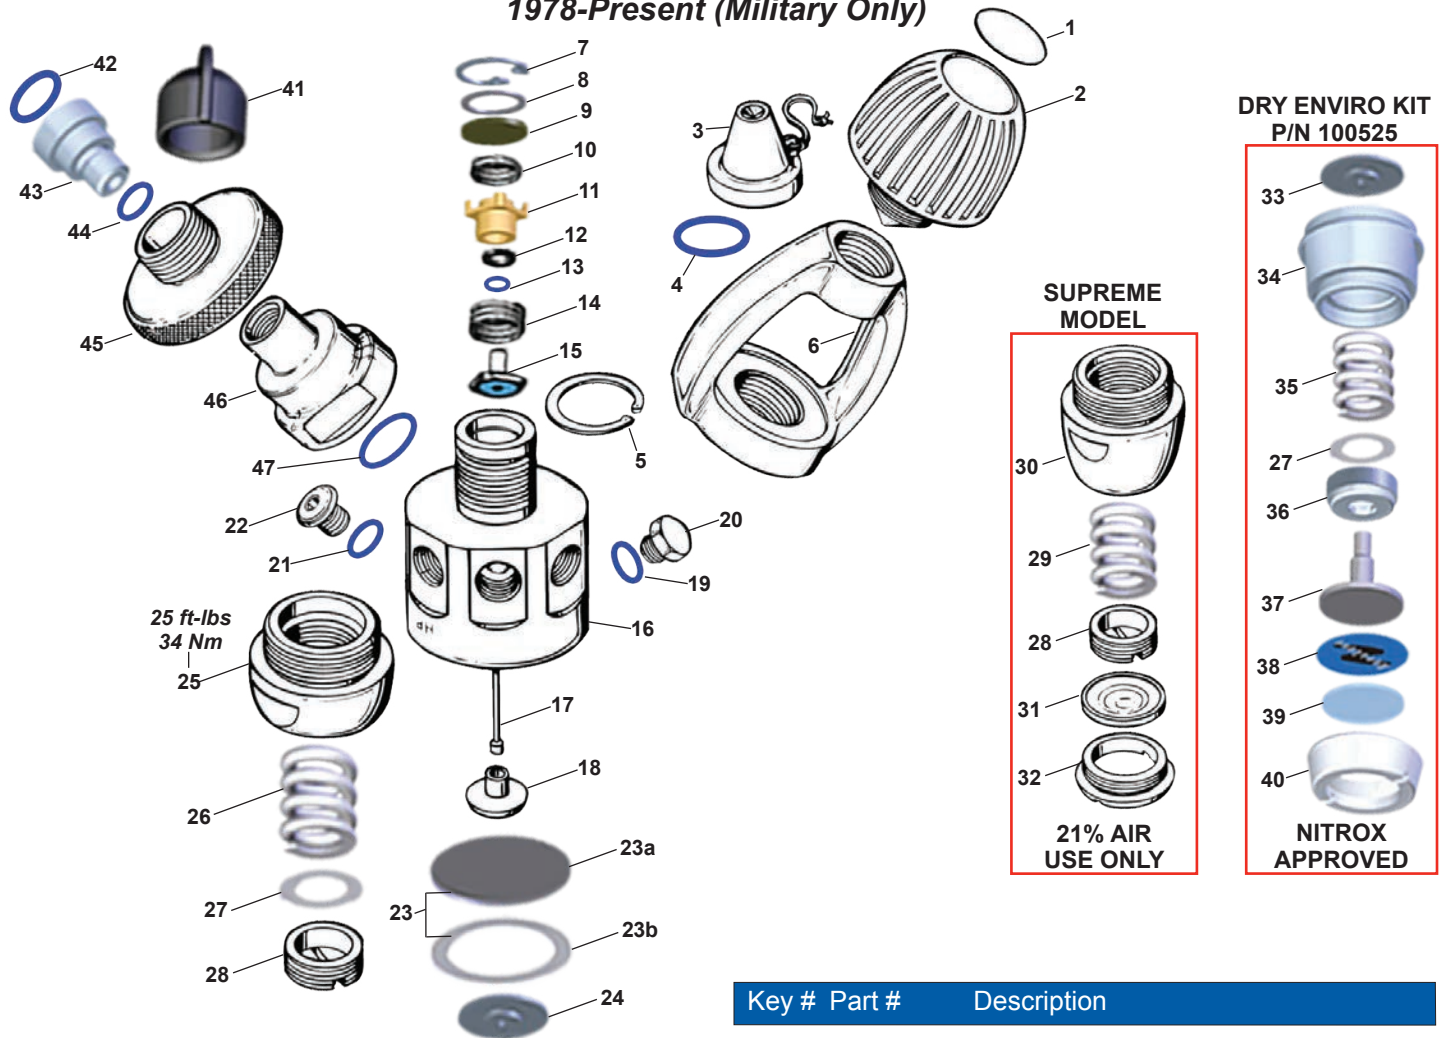

Conshelf XIV Series 1978-Present (Military Only)

Key #	Part #	Description
-----	105994	Military Service Kit (Air 21% only)
-----	108595	Military Service Kit (Nitrox to 40%)
-----	RG911115	Overhaul Parts Kit (non-Military)
-----	107700	First Stage, Conshelf XIV
-----	108810	First Stage, Conshelf XIV Supreme
1----	108185	Decal
2----	107506	Yoke Screw
3----	101012	Dust Cap
4----	820120P	O-ring (10 pk)
5----	861068	Retaining Ring
6----	700418	Yoke
7----	863051	Retaining Ring
8----	124628	Washer, Stainless
9----	105106	Filter
10----	104613	Spring
11----	105324	Balance Chamber
12----	119129	Back-up Ring, Black, Non-Split
-----	828005	Back-up Ring, White, Split, Military Only
13----	820080P	O-ring (25 pk)
14----	101504	Spring
15----	105940	HP Seat
-----	M105320	HP Seat, Military Only
16----	105333	Body, Conshelf XIV, 5-port
17----	105323	Pin
18----	101727	Pin Support
19----	820011P	O-ring (3/8" Port) (25 pk)
20----	910912	Plug, MP Port, 3/8 inch
N/S----	104304	Plug, MP Port, 3/8 inch
21----	957004P	O-ring (7/16" HP Port) (25 pk)
22----	103137	Plug, HP Port, 7/16 inch

Key #	Part #	Description
N/S----	910912	Plug, HP Port, 3/8 inch, Con XIV, pre-1998
23----	103425	Diaphragm, Grey, w/Thrust Washer
23a----	103429	Diaphragm, Black, Military
23b----	821026	Thrust Washer, Military
24----	101728	Spring Pad
25----	105326	Spring Retainer
26----	105327	Spring
27----	845097	Washer, Main Spring (non-oil filled only)
28----	101549	Adjustment Screw
Supreme Models (21% Air use only)		
29----	105944	Spring (Supreme only)
30----	108851	Spring Retainer, Supreme
31----	108853	Secondary Diaphragm, Supreme
32----	108854	Diaphragm Retainer, Supreme
N/S----	108855	Silicone Fluid, 2 oz., Military Only
N/S----	108865	Silicone Fluid, 2 oz.
100525 Dry Environmental Kit (Nitrox Approved)		
33----	124560	Spring Pad
34----	106317	Spring Retainer
35----	106356	Spring
36----	106026	Adjustment Screw
37----	106319	Piston
38----	106338	Decal
39----	106337	External Diaphragm*(Not included in 900001)
40----	106318	Diaphragm Retainer
107455 DIN Adapter Kit		
41----	124665	Protector Cap, DIN Connector
42----	820094P	O-ring (20 pk)
43----	106056	Handwheel Retainer, Conshelf
44----	820039P	O-ring (10 pk)
45----	108652	Handwheel, Conshelf, 300 BAR
46----	106057	DIN Adapter, Conshelf
47----	824407P	O-ring (20 pk)