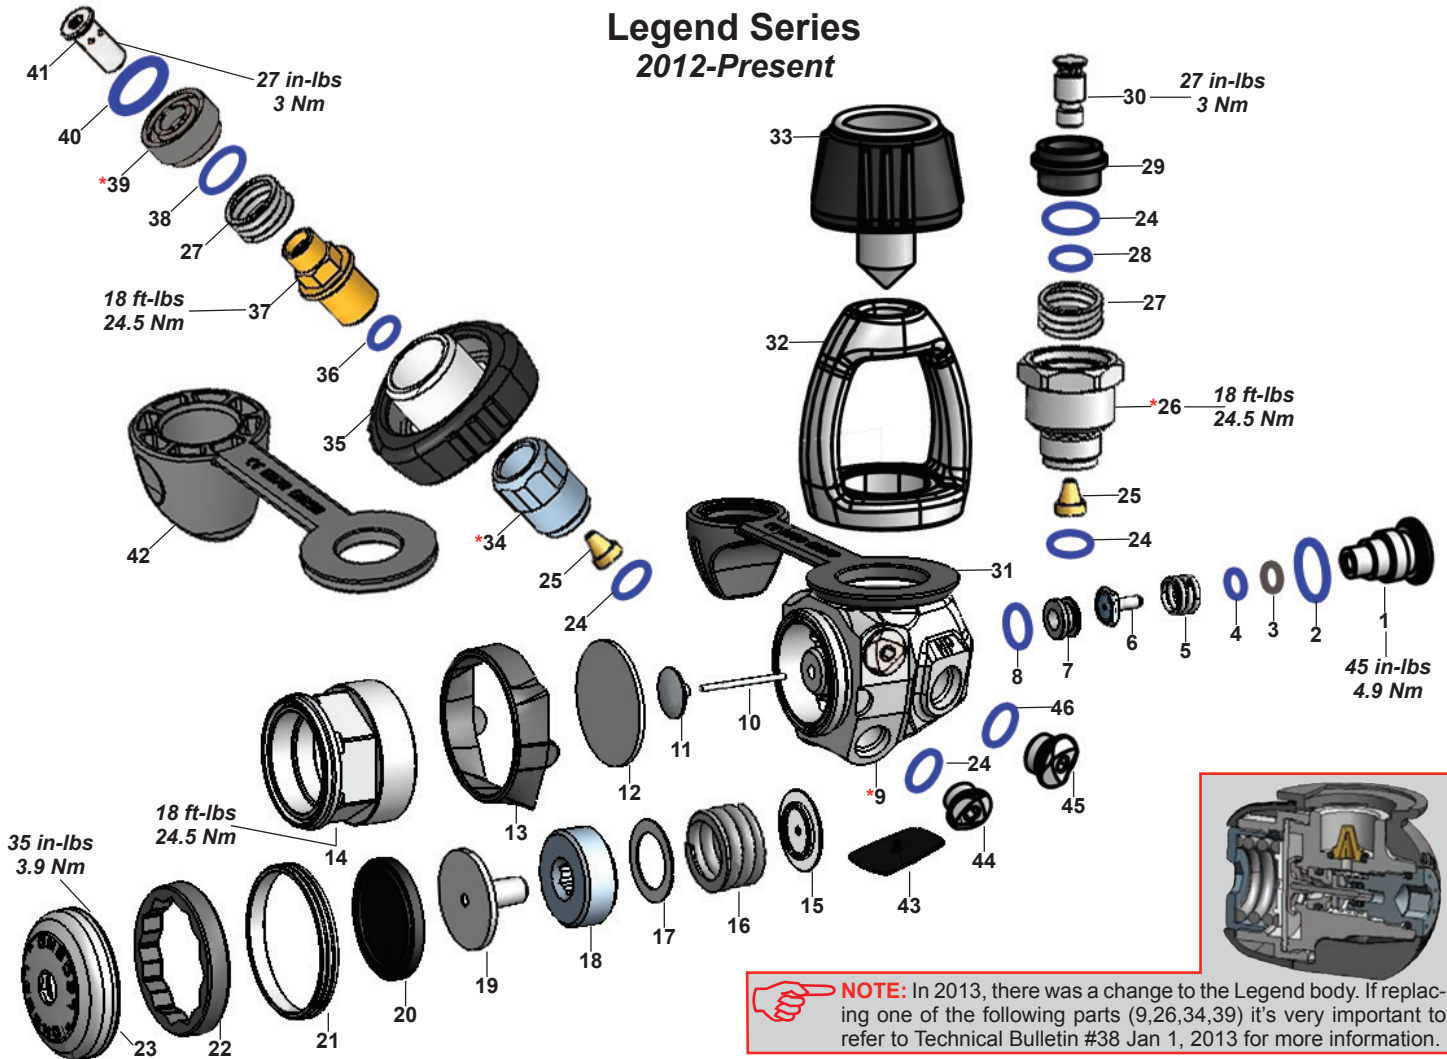

Legend Series 2012-Present

NOTE: In 2013, there was a change to the Legend body. If replacing one of the following parts (9,26,34,39) it's very important to refer to Technical Bulletin #38 Jan 1, 2013 for more information.

Key #	Part #	Description

Key #	Part #	Description

-----	RG911117	Overhaul Parts Kit ACD (Yoke and DIN)
-----	129635	First Stage Legend LX ACD, Yoke
-----	129645	First Stage Legend LX ACD, DIN
-----	129021	DIN Adapter Kit, (2013>)
-----	128142	DIN Adapter Kit, (2012)
1	129604	HP Balance Plug, Chrome, LX & Legend
-----	129746	HP Balance Plug, Satin, LX Supreme & Legend Sup
2	824407P	O-ring (20 pk)
3	119129	Backup ring
4	820080P	O-ring (25 pk)
5	122244	Spring
6	105940	HP Seat
7	127585	Crown
8	820038P	O-ring (20 pk)
9	129257	Body, Chrome, LX & Legend, 2013>
-----	129808	Body, Chrome, LX & Legend
-----	129259	Body, Satin, LX Supreme & Leg Supreme, 2013>
-----	129809	Body, Satin, LX Supreme & Legend Supreme
10	102002	Pin
11	129121	Pin Support
12	119159	Diaphragm
13	129609	Protector, Dry Chamber
14	129602	Diaphragm Clamp
15	127565	Spring Pad
16	127567	Main Spring
17	127568	Washer
18	127566	Adjustment Screw
19	129606	Piston
20	129126	Diaphragm, Secondary
21	129623	Ring, Chrome, LX & Legend
-----	129747	Ring, Satin, LX Supreme & Legend Supreme

22	129611	Washer, Dry Chamber
23	129603	Dry Chamber Cap, Chrome, LX & Legend
-----	129744	Dry Chamber Cap, Satin, LX Supreme & Legend Sup
24	820011P	O-ring (25 pk)
25	129209	Filter, ACD
26	129242	Yoke Retainer, Chrome, 2013>
-----	129212	Yoke Retainer, Chrome
27	129204	Spring, ACD
28	820009P	O-ring (10 pk)
29	129614	Yoke Crown, Black, LX & LX Supreme
-----	129205	Yoke Crown, Chrome, Legend & Legend Supreme
30	129207	Yoke Shutter Valve, LX & Legend
31	129607	Dust Cover, Yoke
32	124611	Yoke, Chrome, LX & Legend
-----	106843	Yoke, Satin, LX Supreme & Legend Supreme
33	129618	Yoke Screw
34	129241	DIN Union, 2013>
-----	129214	DIN Filter Holder
35	129619	DIN Handwheel
36	820010P	O-ring (25 pk)
37	129213	DIN Screw
38	820322P	O-ring (10 pk)
39	129264	DIN Shutter Crown, Blk PVD, LX & LX Sup, 2013>
-----	129616	DIN Shutter Crown, Black PVD, LX & LX Supreme
-----	129243	DIN Shutter Crown, Chrome, Leg & Leg Sup, 2013>
-----	129203	DIN Shutter Crown, Chrome, Legend & Leg Sup
40	820094P	O-ring (20 pk)
41	129202	DIN Shutter Valve
42	129608	DIN Cap
43	129812	Decal
44	129612	Plug, MP Port, 3/8 inch
45	129613	Plug, HP Port, 7/16 inch
46	820072P	O-ring, HP Port (20 pk)

Part numbers in **BOLD ITALICS** indicate standard overhaul replacement part