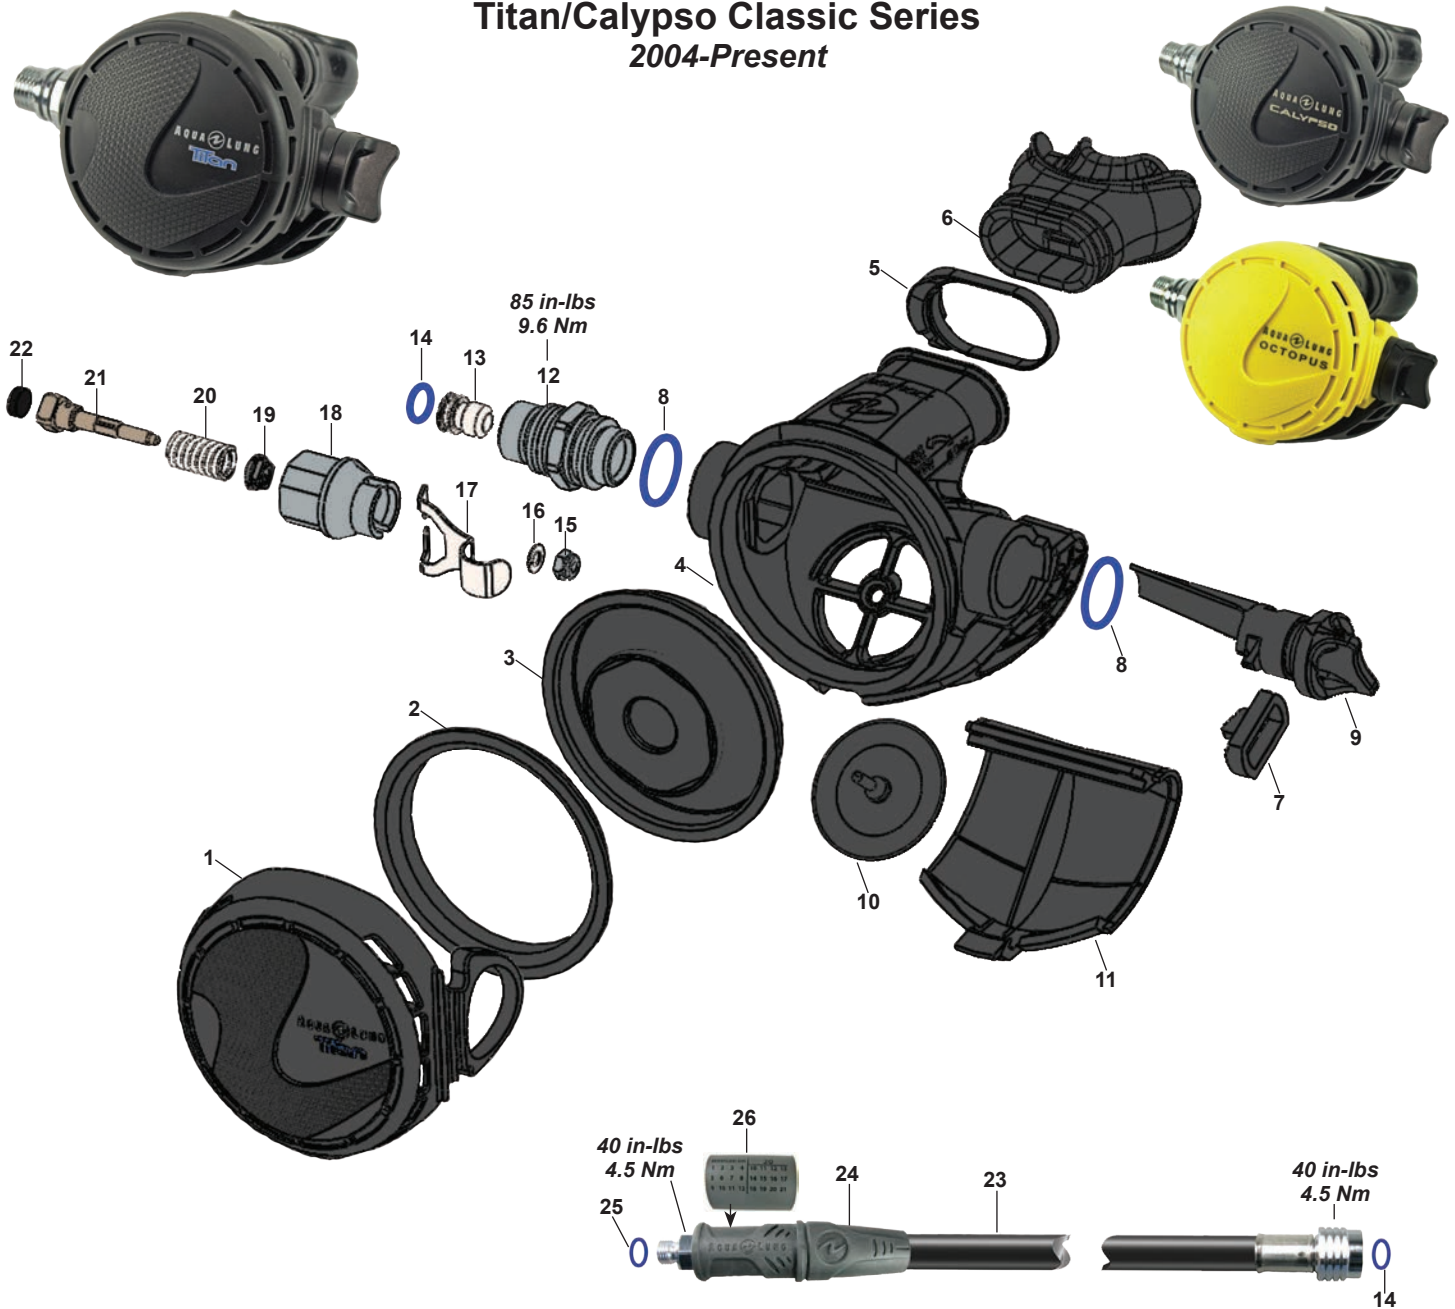

Part numbers in **BOLD ITALICS** indicate standard overhaul replacement part

Titan/Calypso Classic Series 2004-Present

Key #	Part #	Description	Key #	Part #	Description
-----	900010	Overhaul Parts Kit	-----	125702	Exhaust Valve Cover, Grey
-----	125465	Second Stage, Titan Classic, 2017	12	104106	Inlet Fitting
-----	125740	Second Stage, Calypso Classic, 2017	13	124259	Crown
1	125414	Front Cover, Titan, 2017	14	820010P	O-ring (25 pk)
-----	125422	Front Cover, Calypso 2017	15	102510	Locknut
-----	125734	Front Cover, Calypso, Green, O ₂	16	104129	Washer
-----	125412	Front Cover, Octo, 2017, Yellow	17	125708	Lever
2	124509	Diaphragm Washer	18	125709	Valve Insert
3	125705	Diaphragm	19	104134	Poppet Bearing
4	125423	Case, Black	20	104127	Spring
5	129154	Mouthpiece Clamp	21	104122	Poppet
6	109438	Mouthpiece, Comfobite	22	106738	MP Seat
-----	104138	Mouthpiece, Octopus	23	APF124563	MP Hose, Black, 3/8" x 30", w/ Protector
7	125707	Retaining Clip, Venturi Switch	-----	APF124566	MP Hose, Octo, Yellow, 3/8" x 39", w/ Protector-Hose Protector, Black
8	820015P	O-ring (10 pk)	24	124570	O-ring (25 pk)
9	125404	Venturi Switch, 2017	25	820011P	O-ring (25 pk)
10	129174	Exhaust Valve	26	128624	Service Date Sleeve
11	125405	Exhaust Valve Cover, 2017, Black			