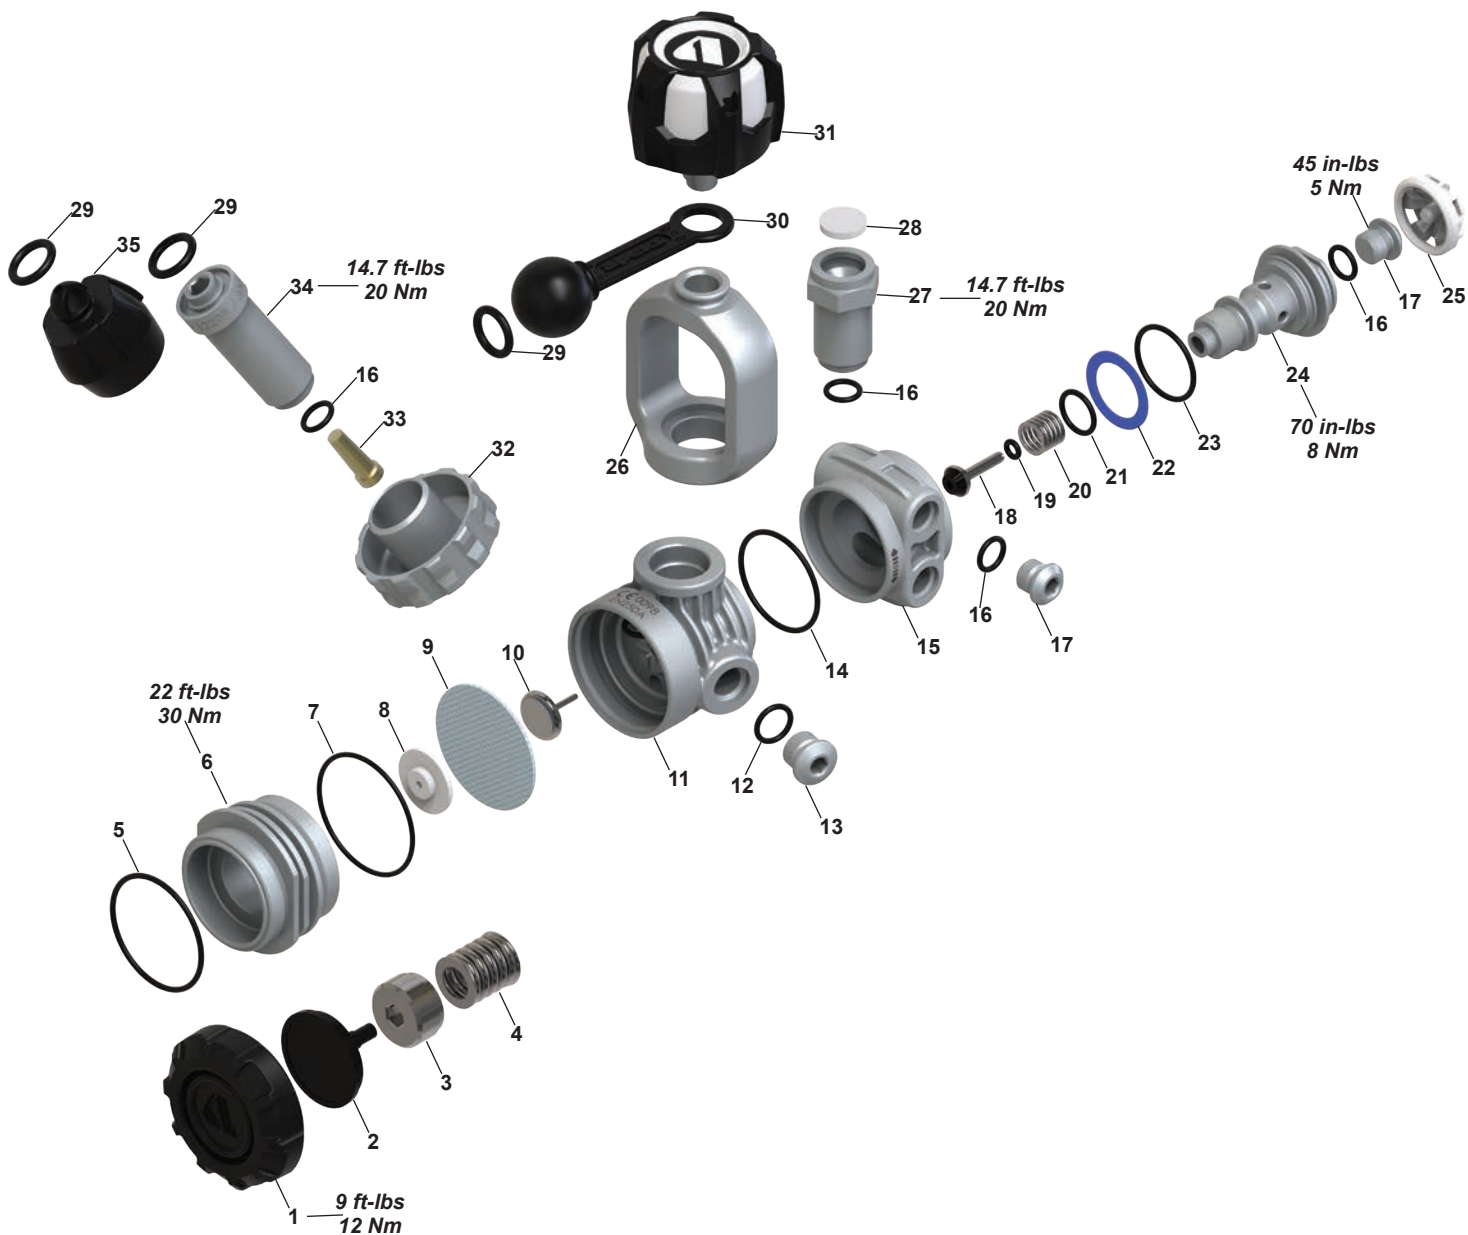

MTX-R 2017-Present

Key #	Part #	Description
-----	AP0241/AA	Service Kit, Diaphragm First Stage
-----	AP0062	MTX-R First Stage only, w/Yoke
-----	AP0063	MTX-R First Stage only, w/DIN
-----	AP0211MTXR	DIN Conversion Kit, Satin
1----	AP2010	Environmental End Cap
2----	AP1483	Hydrostatic Transmitter
3----	AP1474	Spring Adjuster
4----	AP1475	Spring
5----	AP2013P	O-ring (10 pk)
6----	AP2009S	Diaphragm Clamp, Finned, Satin
7----	AP7520	O-ring
8----	AP1476	Spring Carrier
9----	AP1478	Diaphragm
10----	AP1479	Valve Lifter
11----	AP2007SE	Body, Finned, Satin
12----	AP1445P	O-ring (10 pk)
13----	AP1413S	7/16" HP Blanking Plug, Satin
14----	AP1420P	O-ring (10 pk)
15----	AP2008SE	Turret, Finned, Satin

Key #	Part #	Description
16----	AP1409P	O-ring (10 pk)
17----	AP1408S	3/8" MP Blanking Plug, Satin
18----	AP1419	HP Valve
19----	AP1299P	O-ring (10 pk)
20----	AP1415	Spring
21----	AP1410P	O-ring (10 pk)
22----	AP1414	Thrust Washer
23----	AP1438P	O-ring (10 pk)
24----	AP2011S	Turret Retaining Bolt, Satin
25----	AP2012W	Bumper, 5th Port, White
26----	AP1403/S	Yoke Clamp, Satin
27----	AP1407/S	Yoke Clamp Connector, Satin
28----	AP1406	Filter, Porvair, Yoke
29----	AP1166P	O-ring (10 pk)
30----	AP1404	Dust Cap
31----	AP7312SW	Yoke Clamp Screw, Comolded
32----	AP7310S	Handwheel, 300 Bar, Satin
33----	AP1472	Conical Filter, DIN
34----	AP1471/S	Handwheel Connector, Satin
35----	AP6202	Protective Cap, DIN