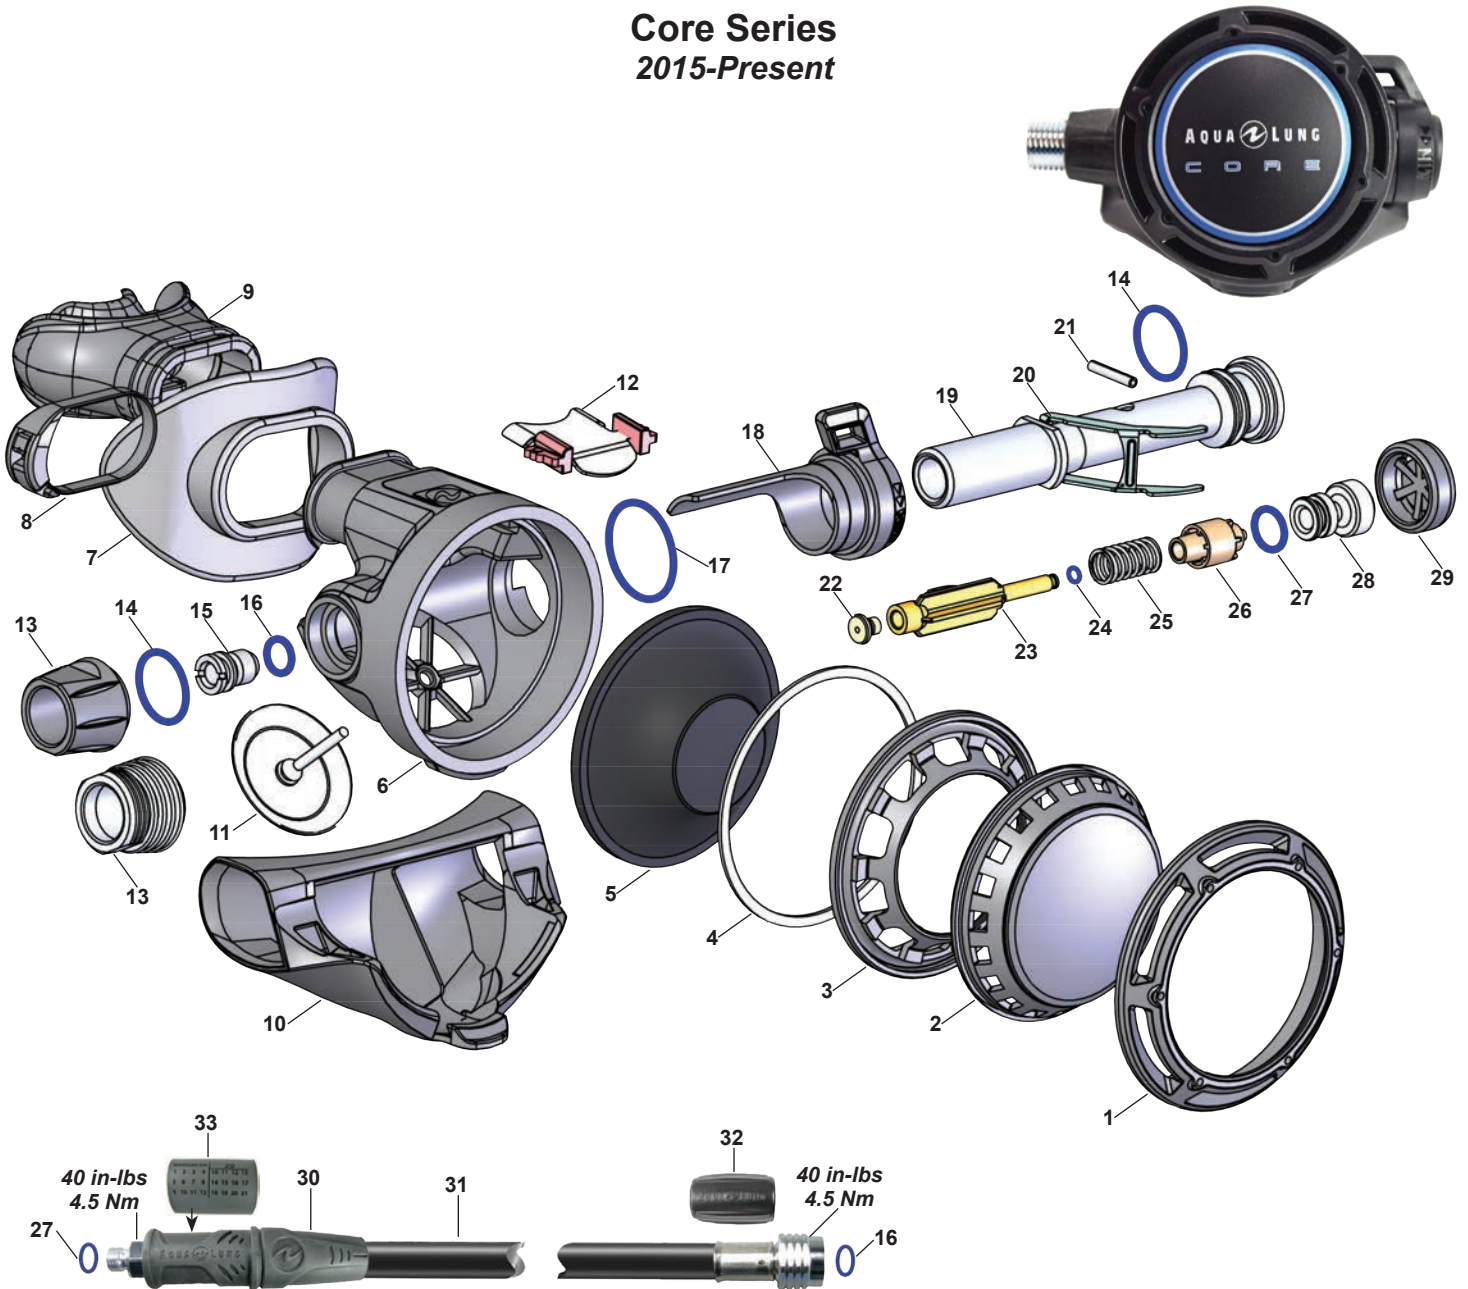

Core Series
2015-Present

Key # Part # Description

-----	900023	Overhaul Parts Kit
-----	129955	Core Supreme, Second Stage Only
1----	129913	Purge Retainer
2----	129912	Purge Cover, Core
-----	129918	Purge Cover, Core Supreme
----	129917	Purge Cover, Core Octo, Yellow
3----	129195	Diaphragm Retainer
4----	129133	Thrust Washer
5----	129150	Diaphragm
6----	129907	Case, Core
7----	109512	Lip Shield, Core Supreme
8----	129154	Mouthpiece Clamp
9----	109438	Mouthpiece, ComfoBite
-----	104138	Mouthpiece, Standard
10----	129908	Exhaust Tee
11----	129174	Exhaust Valve
12----	129648	Baffle
13----	127818	Retaining Nut
-----	129914	Heat Exchanger, Core Supreme
14----	820015P	O-ring (10 pk)

Key # Part # Description

15----	AP2033	Crown
16----	820010P	O-ring (25 pk)
17----	AP1438P	O-ring (10 pk)
18----	129909	Venturi Lever
19----	129146	Valve Body
20----	129178	Lever
21----	AP1151	Pin
22----	129638	MP Seat, Silicone
23----	AP2036	Shuttle Valve
24----	AP2041P	O-ring (10 pk)
25----	AP2021	Spring
26----	129784	Counter-balance Chamber
27----	820011P	O-ring (25 pk)
28----	129162	Adjustment Screw
29----	129911	Plug
30----	124570	Hose Protector, Black
31----	APF124563	MP Hose, 3/8" x 30", w/Protector
-----	APF124566	MP Hose, 3/8" x 39", Yellow, w/ Protector
32----	129160	Hose Sleeve
33----	128624	Service Date Sleeve

Part numbers in **BOLD ITALICS** indicate standard overhaul replacement part