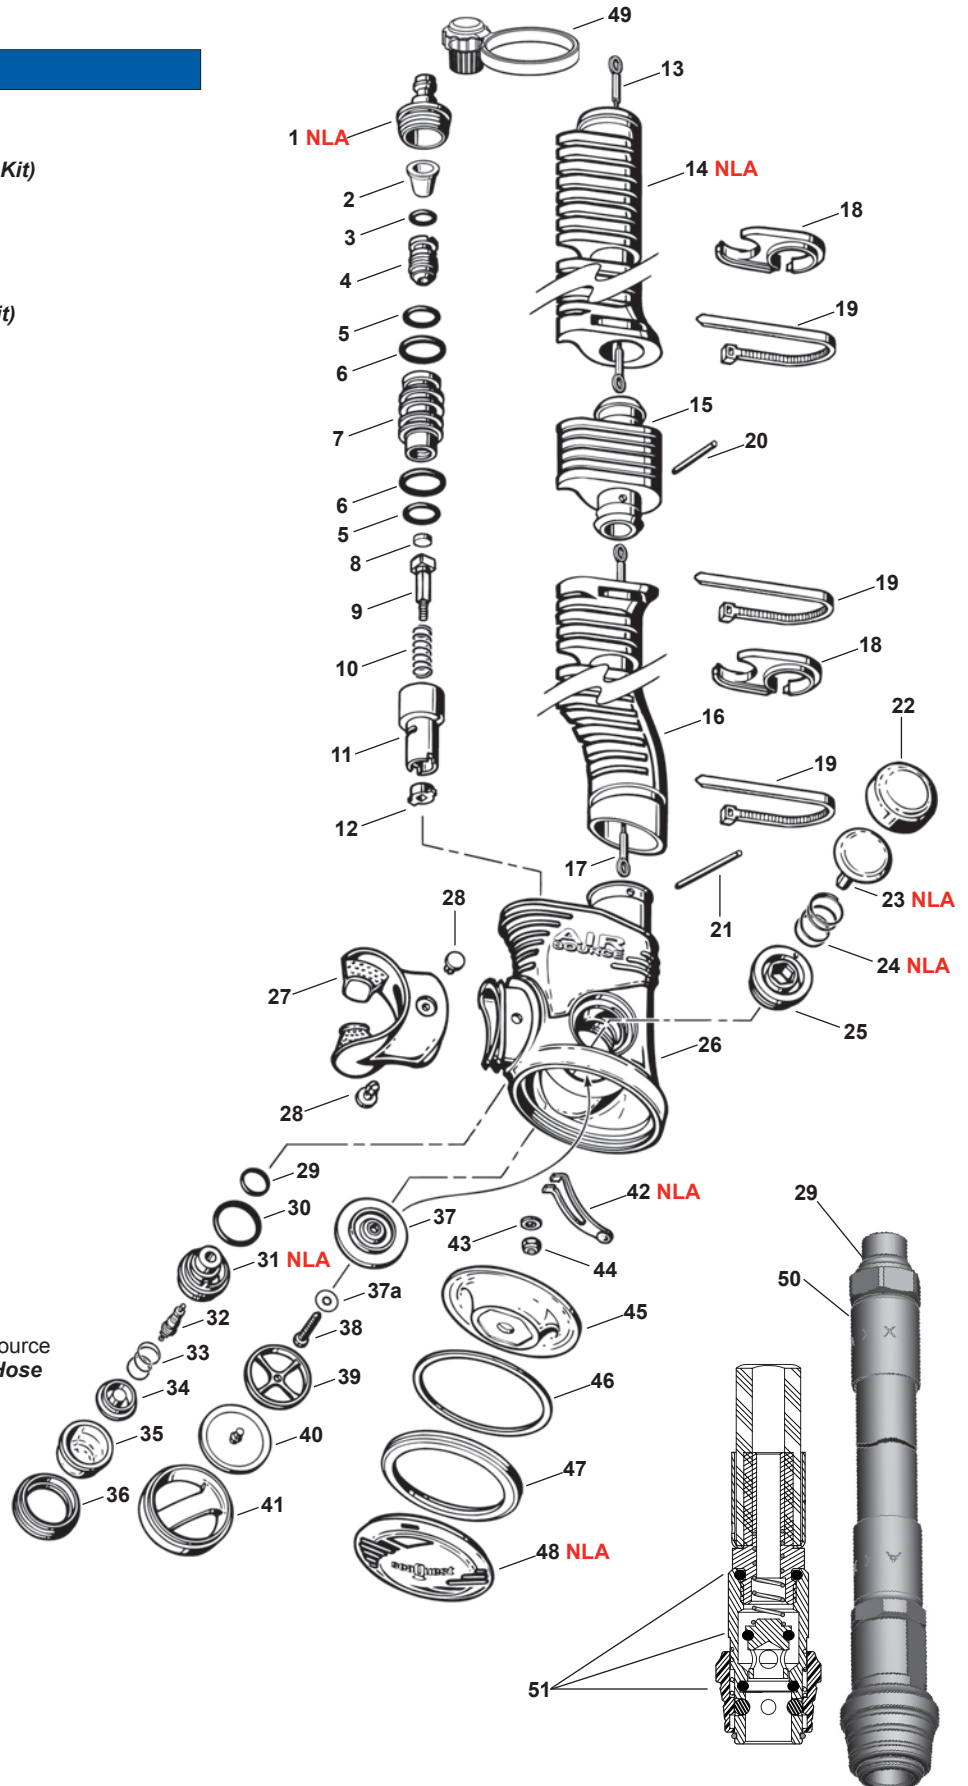

-----	42608	Service Kit, Airsource 2
1 ---	NLA	Quick disconnect fitting
2 ---	NLA	Sintered Filter (only in Sv Kit)
3 ---	820010P	O-ring (25 pk)
4 ---	15026	Crown
5 ---	820013P	O-ring (10 pk)
6 ---	820120P	O-ring (10 pk)
7 ---	15089	Crown Housing
8 ---	NLA	Poppet Seat (only in Sv Kit)
9 ---	15103	Poppet
10 ---	15110	Poppet Spring
11 ---	15113	Poppet Housing
12 ---	15049	Poppet Guide
13 ---	15118	Upper Cable 8.75"
14 ---	NLA	Spiral Hose, 8"
15 ---	15090	Trim Grip
16 ---	15098	Spiral Hose, 6"
17 ---	15117	Lower Cable
18 ---	15735	Hose Clip
19 ---	15719	Clamp
20 ---	15106	Pin, 0.71
21 ---	15610	Pin, 1.0
22 ---	15099	Oral Button Cover
23 ---	NLA	Oral Poppet
24 ---	NLA	Oral Spring
25 ---	15093	Oral Bezel
26 ---	15094	Body
27 ---	42802	Mouthpiece
28 ---	15104	Mouthpiece Retainer
29 ---	820011P	O-ring (25 pk)
30 ---	820016P	O-ring (10 pk)
31 ---	NLA	Valve Retainer
32 ---	778565	Valve Core
33 ---	15112	Spring
34 ---	15081	Inflator Button
35 ---	15100	Inflator Button Cover, Gray
36 ---	15080	Inflator Bezel
37 ---	42641	Oral Seal Kit
37a ---	NLA	Oral Seal Washer
38 ---	15107	Screw
39 ---	15078	Exhaust Retainer
40 ---	15132	Exhaust Valve, Gray
41 ---	15082	Exhaust Cap
42 ---	NLA	Demand Lever w/ Button
43 ---	15039	Washer
44 ---	15020	Locknut
45 ---	42803	Diaphragm Assy
46 ---	15084	Diaphragm Ring
47 ---	15087	Diaphragm Retaine
48 ---	NLA	Purge Button
49 ---	15029	QD Fitting Cover
50 ---	25460	27" MP Braided Hose, Air Source
51 ---	42639	O-ring Kit, Airsource QD Hose

Part numbers in **BOLD ITALICS** indicate standard overhaul replacement part.