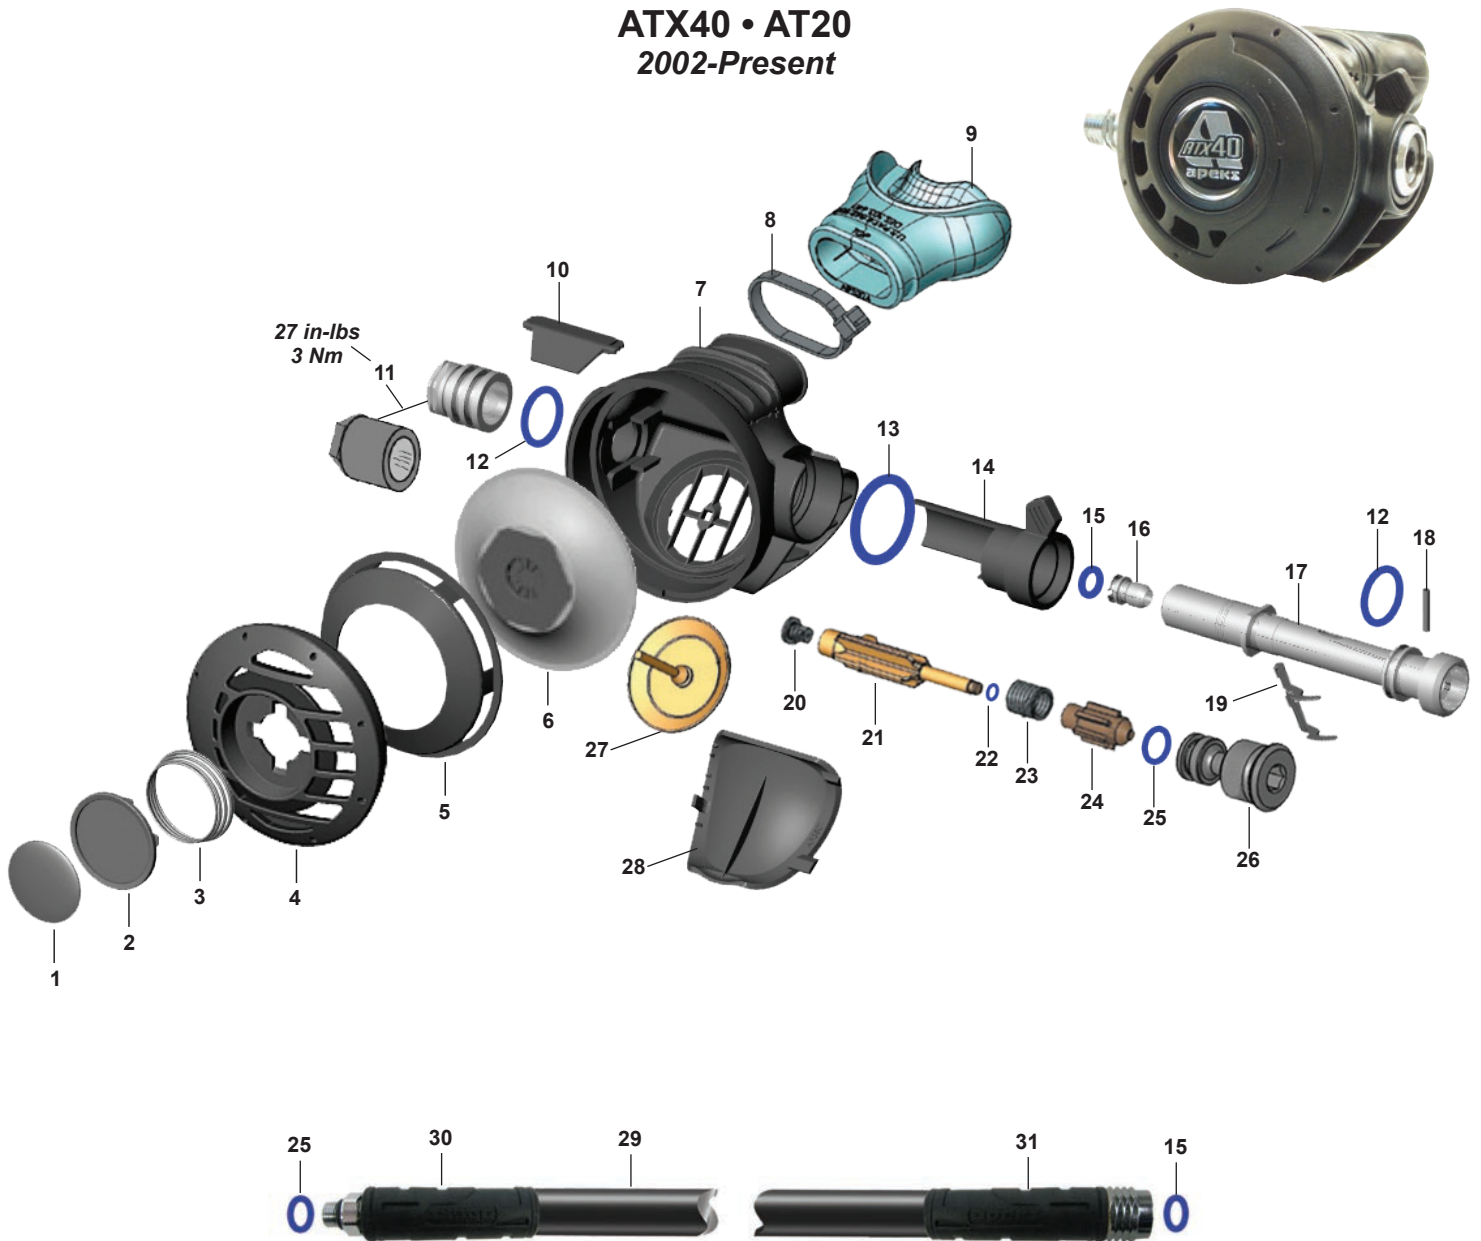

ATX40 • AT20
2002-Present

Key # Part # Description

- ----- **AP0219/AA** **Universal Second Stage Repair Kit**
- 1 ---- AP5015 Decal, Apeks, ATX40
- ---- AP5822 Decal, AT20
- 2 ---- AP5805 Purge Button
- 3 ---- AP2020 Spring
- 4 ---- AP5804 Case Cover
- ---- AP5807/Y Case Cover, Yellow, Octopus
- 5 ---- AP5802 Diaphragm Cover, Black
- 6 ---- AP5803 Diaphragm
- 7 ---- AP5800 Case
- **8 ---- 104913 Mouthpiece Clamp**
- 9 ---- AP5324K Mouthpiece, Comfobite
- ---- 104138 Mouthpiece, Standard, Octopus
- 10 ---- AP2037 Deflector
- 11 ---- AP5002 Heat Exchanger, ATX40
- ---- AP5003 Spacer, AT20
- **12 ---- AP1267P O-ring (10 pk)**
- **13 ---- AP1438P O-ring (10 pk)**
- 14 ---- AP2039 Venturi Lever
- ---- AP2039/Y Venturi Lever, Yellow, Octopus
- **15 ---- AP1154P O-ring (10 pk)**

Key # Part # Description

- 16 ---- AP2033 Seat
- 17 ---- AP2028 Valve Spindle
- 18 ---- AP1151 Spring Pin
- 19 ---- AP2035 Lever
- **20 ---- AP2034 MP Seat, Silicone**
- 21 ---- AP2036 Shuttle Valve
- **22 ---- AP2041P O-ring (10 pk)**
- 23 ---- AP2021 Spring
- 24 ---- AP2038SQ Counter-Balance Cylinder
- **25 ---- AP1409P O-ring (10 pk)**
- 26 ---- AP2029-1 Adjusting Screw
- 27 ---- AP1429 Exhaust Valve
- 28 ---- AP5801 Cover, Exhaust Valve
- ---- AP5801/Y Cover, Exhaust Valve, Yellow
- 29 ---- AP0203 Hose, MP, 1/2" X 29"
- ---- AP0203/1 Hose, MP, 3/8" X 29"
- ---- AP0206 Hose, MP, Octopus, Yellow, 3/8" X36"
- 30 ---- AP1461 Hose Protector, Black
- ---- AP1461Y Hose Protector, Yellow
- **N/S --- AP1410P O-ring, Hose End, Male 1/2" (10 pk)**

Part numbers in **BOLD ITALICS** indicate standard overhaul replacement part.