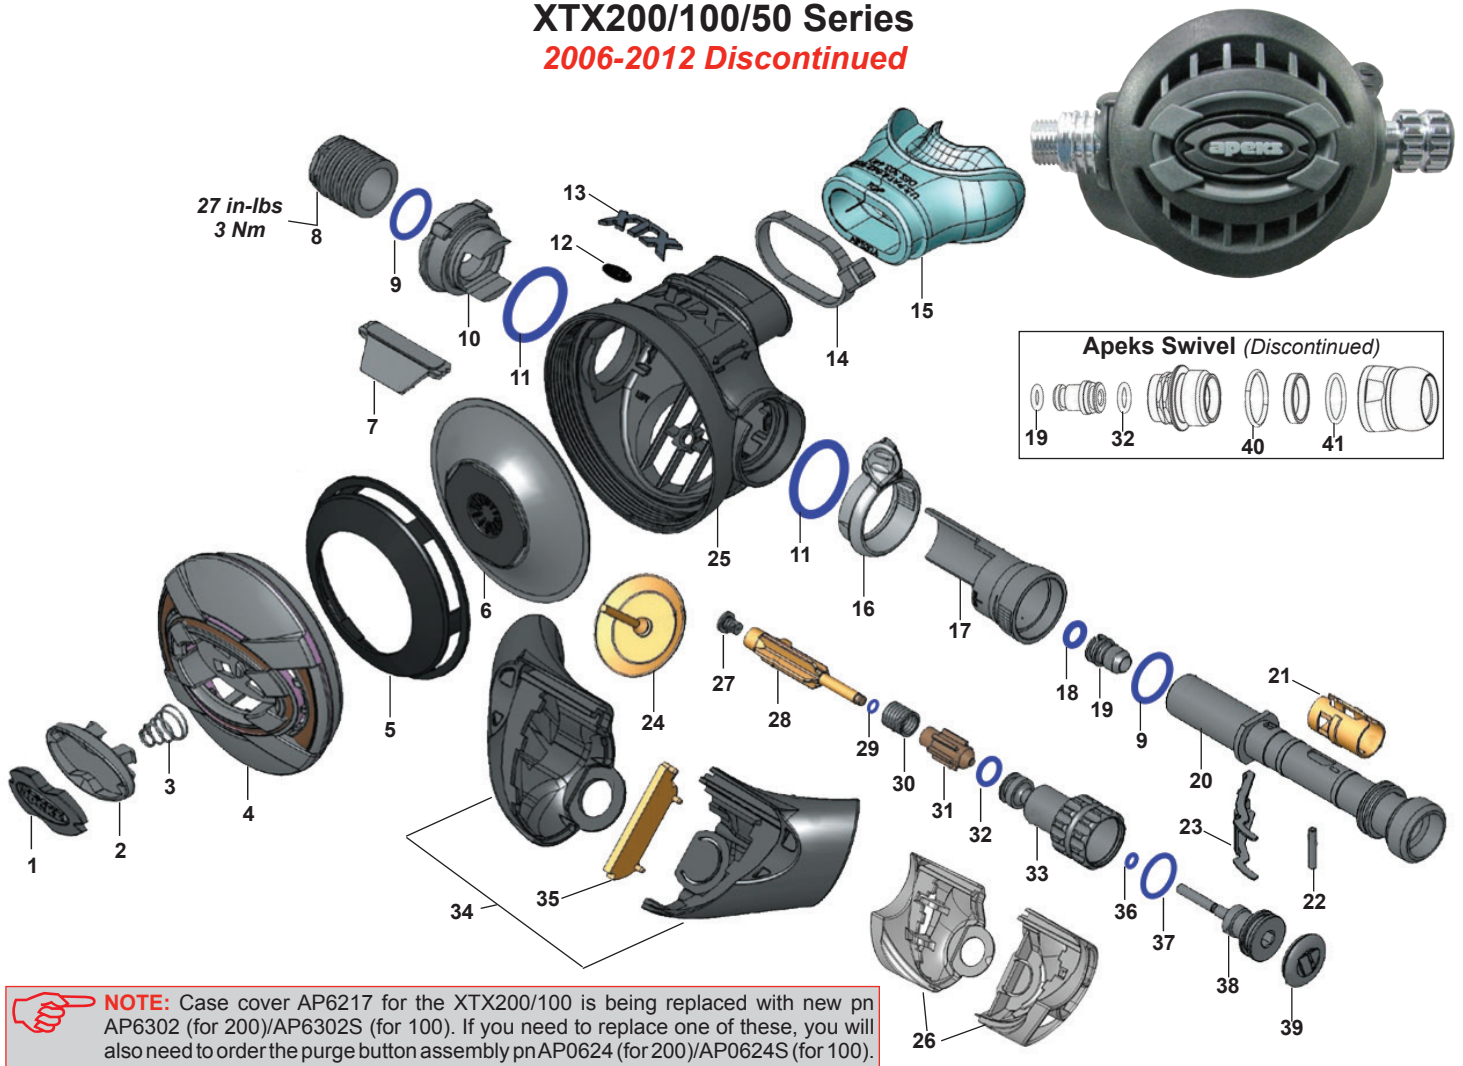

XTX200/100/50 Series
2006-2012 Discontinued

NOTE: Case cover AP6217 for the XTX200/100 is being replaced with new pn AP6302 (for 200)/AP6302S (for 100). If you need to replace one of these, you will also need to order the purge button assembly pnAP0624 (for 200)/AP0624S (for 100).

Key #	Part #	Description	Key #	Part #	Description
----	AP0219/AA	Universal Second Stage Repair Kit	14	104913	Mouthpiece Clamp
----	AP0249	Service Kit, Swivel Hose	15	AP5324K	Comfobite Mouthpiece
1	AP6224	Decal	----	104138	Mouthpiece, Standard, Octopus
2	AP6214	Purge Button	16	AP6309	Venturi Ring
----	AP6214Y	Purge Button, Yellow	----	AP6212Y	Venturi Ring, Yellow
3	AP6222	Spring	17	AP6213	Venturi Lever Body
4	AP6217PVDS	Case Cover, Tungsten	18	AP1154P	O-ring (10 pk)
----	AP6302	Case Cover, XTX200 (must also order AP0624)	19	AP2033	Seat
----	AP6302S	Case Cover, XTX100 (must also order AP0624S)	20	AP6216	Valve Spindle, Chrome, XTX200/50
----	AP6218	Case Cover, XTX50	----	AP6216S	Valve Spindle, Satin, XTX100
----	AP6301Y	Case Cover, Yellow (must also order AP0624Y)	21	AP6215	Spindle Collar
5	AP5802	Diaphragm Cover, Black	22	AP1151	Spring Pin
6	AP5803	Diaphragm	23	AP2035	Lever
7	AP2037	Deflector	24	AP6223	Exhaust Valve
8	AP5013PVDS	Heat Exchanger, PVD, Tungsten	25	AP6210	Case
----	AP5002	Heat Exchanger, Chrome, XTX200/50	26	AP6219K	Small Exhaust Tee, Set
----	AP5013/S	Heat Exchanger, Satin, XTX100	27	AP2034	MP Seat, Silicone
9	AP1267P	O-ring (10 pk)	28	AP2036	Shuttle Valve
10	AP6211	Blanking Piece	29	AP2041P	O-ring (10 pk)
----	AP6211Y	Blanking Piece, Yellow	30	AP2021	Spring
11	AP1438P	O-ring (10 pk)	31	AP2038SQ	Counter-Balance Cylinder
12	AP6238	Decal, Tungsten	32	AP1409P	O-ring (10 pk)
----	NLA	Decal, XTX200	33	AP6577PVDS	Adjusting Screw, PVD, Tungsten
----	AP6226	Decal, XTX100	----	AP6577	Adjusting Screw, Chrome, XTX200/50
----	AP6227	Decal, XTX50	----	AP6577/S	Adjusting Screw, Satin, XTX100
13	AP6221B	XTX Decal, XTX200, Tungsten	34	AP6220K	Large Exhaust Tee, Set
----	AP6221S	XTX Decal, XTX100	35	AP6230	Exhaust Rib
----	AP6221GREY	XTX Decal, XTX50	36	AP5711P	O-ring (10 pk)
----	AP6221Y	XTX Decal, XTX50 Octopus	37	AP1159P	O-ring (10 pk)
			38	AP6578	Spring Adjuster
			39	AP5830	Plug

Part numbers in **BOLD ITALICS** indicate standard overhaul replacement part.