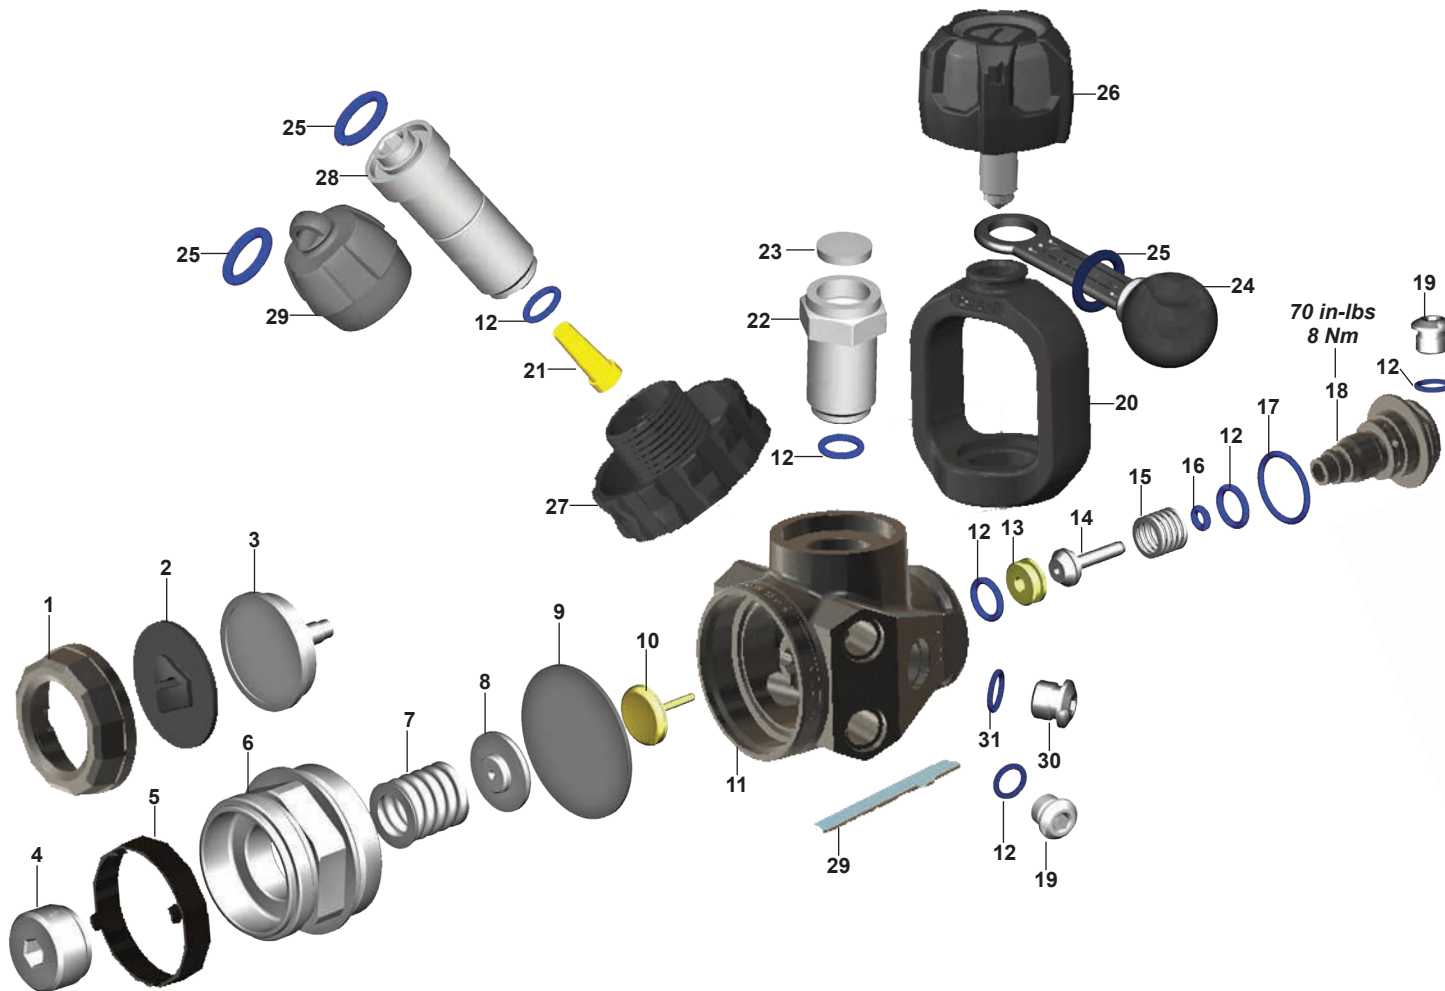

Black Sapphire
2015-2016 Discontinued

Key #	Part #	Description
-----	AP0241/AA	Service Kit, Diaphragm First Stage
-----	AP0211BS	DIN Connector Kit, 300 Bar
1 ----	AP7308	Environmental End Cap
2 ----	AP7309	Hydrostatic Diaphragm
3 ----	AP1483	Hydrostatic Transmitter
4 ----	AP1474	Spring Adjuster
5 ----	AP7306	Clamp Ring
6 ----	AP14731	Diaphragm Clamp, Chrome, XTX
7 ----	AP1475	Spring
8 ----	AP1476	Spring Carrier
9 ----	AP1478	Diaphragm
10 ----	AP5722	Valve Lifter
11 ----	AP7307	Body, Blk Sapphire
12 ----	AP1409P	O-ring (10 pk)
13 ----	AP5721	Removable HP Valve Seat (Crown)
14 ----	AP1419	HP Valve
15 ----	AP1415	Spring

Key #	Part #	Description
16 ----	AP1299P	O-ring (10 pk)
17 ----	AP1300P	O-ring (10 pk)
18 ----	AP53095BS	5th Port
19 ----	AP1408	3/8" MP Blanking Plug
20 ----	AP1403PVD	Yoke Clamp, Blk Sapphire
21 ----	AP1472	Conical Filter (DIN)
22 ----	AP1407	Yoke Clamp Connector, Chrome
23 ----	AP1406	Filter, Porvair (Yoke)
24 ----	AP1404	Protective Cap
25 ----	AP1166P	O-ring (10 pk)
26 ----	AP7312	Yoke Clamp Screw
27 ----	AP7310	Handwheel, 300 Bar
28 ----	AP1471	Handwheel Connector, Chrome
29 ----	AP6202	Protective Cap, DIN
29 ----	AP7311	Decal, Body
30 ----	AP1413	7/16" HP Blanking Plug
31 ----	AP1445P	O-ring (10 pk)

Part numbers in **BOLD ITALICS** indicate standard overhaul replacement part.