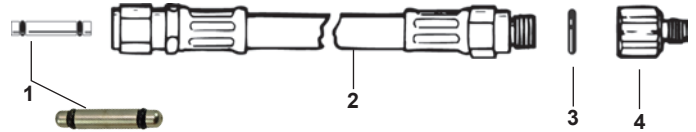

HP HOSE

Accessories

Knives • Lights • Bags

Aqua Lung Knife Parts

Part #-- Description

Squeeze Lock Knife

- 1003462----Sheath, Big Squeeze Lock
- 1003461----Sheath, Squeeze Lock
- 42652-----Barnacle Nut & Screw, Squeeze Lock, (1-ea)
- 41942-----Knife Strap/Buckle, 24", (Pair)
- 422441---Sheath, Sea Hawk 2 & Sea Master
- 422613---Retaining Ring, Sea Hawk 2/SeaMaster