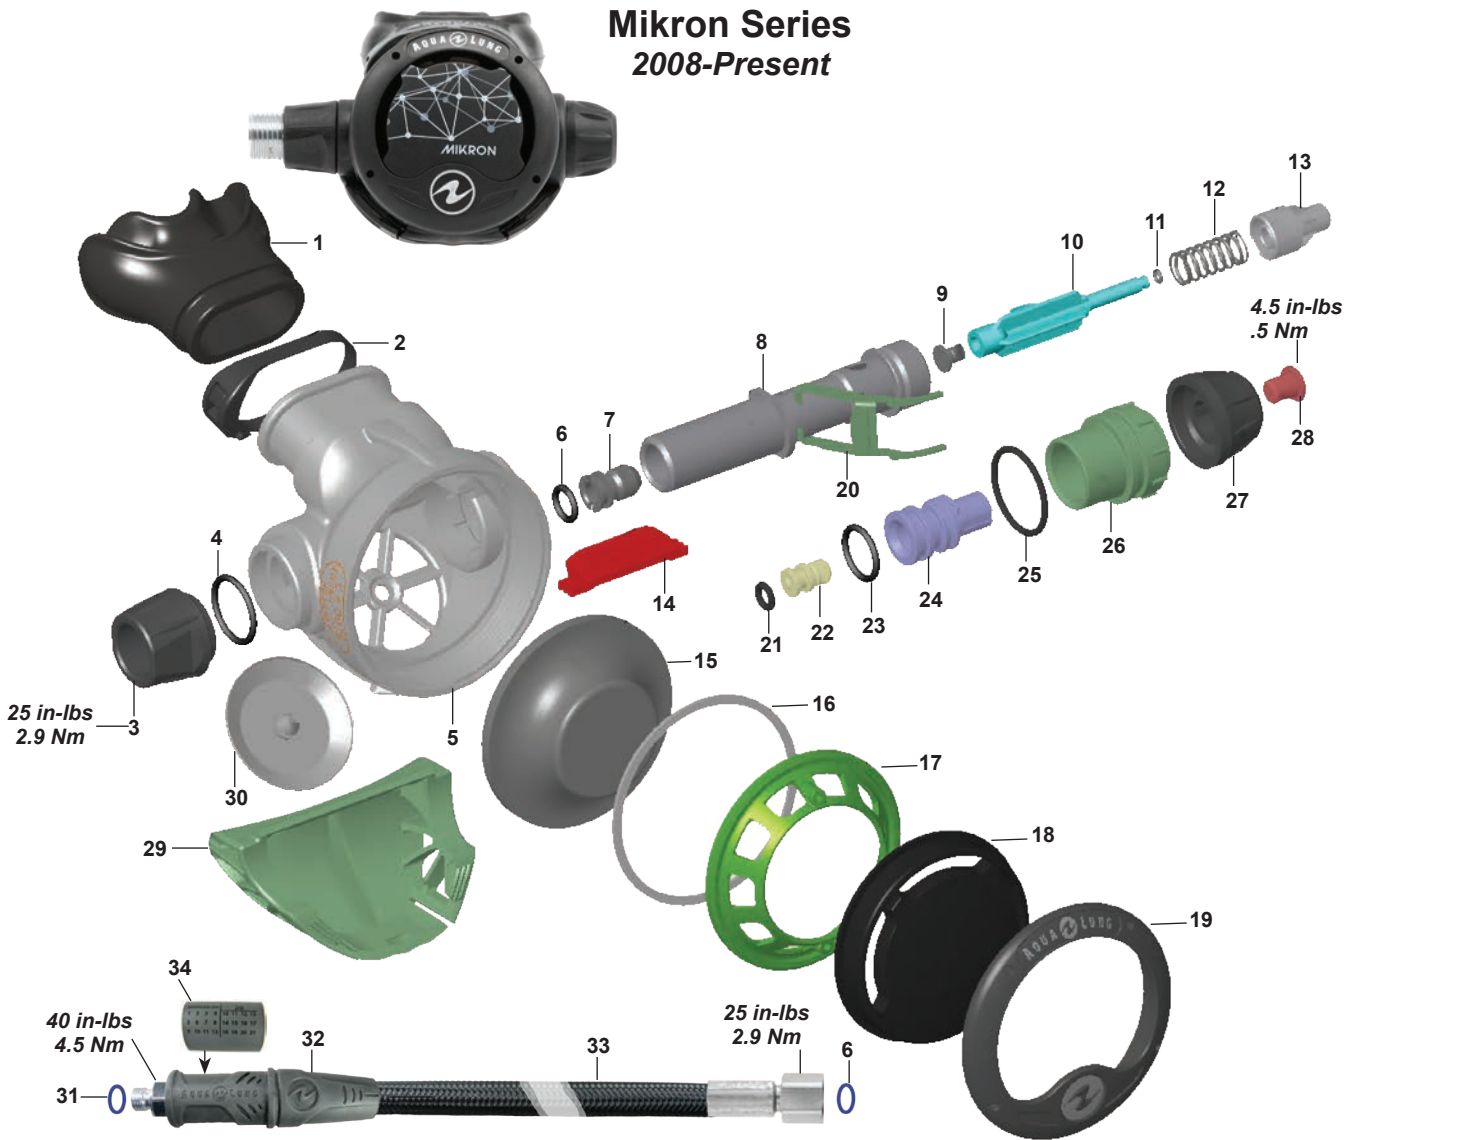

Mikron Series 2008-Present

Key #	Part #	Description	Key #	Part #	Description
-----	900023	Overhaul Parts Kit	18 ----	RG911113	Purge Cover, Mikron, Black
-----	RS125112	Mikron, Second Stage, Blk	----	RG911112	Purge Cover, Mikron, Yellow
1 ----	109438	Mouthpiece, Comfobite	----	127889	Purge Cover, Mikron, Black/Blue
-----	127826	Mouthpiece, Comfobite, Small	----	127836	Purge Cover, Mikron, Black/Red
-----	104138	Mouthpiece, Standard	-----	127881	Purge Cover, Mikron, Black/Pink
2 ----	129154	Mouthpiece Clamp	-----	127838	Purge Cover, Mikron, Vanilla
3 ----	127818	Insert Screw	-----	127848	Purge Cover, Mikron, Yellow
4 ----	820015P	O-ring (10 pk)	19 ----	RG911114	Retaining Ring, Mikron
5 ----	127842	Case, Mikron	-----	127843	Retaining Ring, Mikron
-----	127811	Case, Mikron ACD	-----	127828	Lever
6 ----	820010P	O-ring (25 pk)	20 ----	127828	Lever
7 ----	AP2033	Crown	21 ----	820007P	O-ring (20 pk)
8 ----	127817	Valve Body	22 ----	127823	Adjustment Screw
9 ----	129638	MP Seat, Silicone	23 ----	820013P	O-ring (10 pk)
10 ----	AP2036	Shuttle Valve	24 ----	127822	Cam, Mikron
11 ----	AP2041P	O-ring (10 pk)	25 ----	820018P	O-ring (20 pk)
12 ----	AP2021	Spring	26 ----	127819	Screw, Valve Body
13 ----	127607	Counter-balance Chamber	27 ----	127821	Adjusting Knob
14 ----	127827	Baffle	28 ----	127877	Plug, Mikron, Silver
15 ----	127816	Diaphragm	----	127824	Plug, Mikron, Red
16 ----	127815	Washer, Diaphragm	-----	127833	Plug, Mikron, Vanilla
17 ----	127814	Retainer, Diaphragm, Black	-----	127846	Plug, Mikron, Yellow
-----	127887	Retainer, Diaphragm, Blue	29 ----	127825	Exhaust Tee
			30 ----	129174	Exhaust Valve
			31 ----	820011P	O-ring (25 pk)
			32 ----	127859	Hose Protector, Black (for Braided hose)
			33 ----	129861	MP Hose, Aquaflex 3/8" x 30" Black w/Protector
			-----	129862	MP Hose, Aquaflex 3/8" x 39" Yellow w/Protector
			34 ----	128624	Service Date Sleeve

Part numbers in **BOLD ITALICS** indicate standard overhaul replacement part