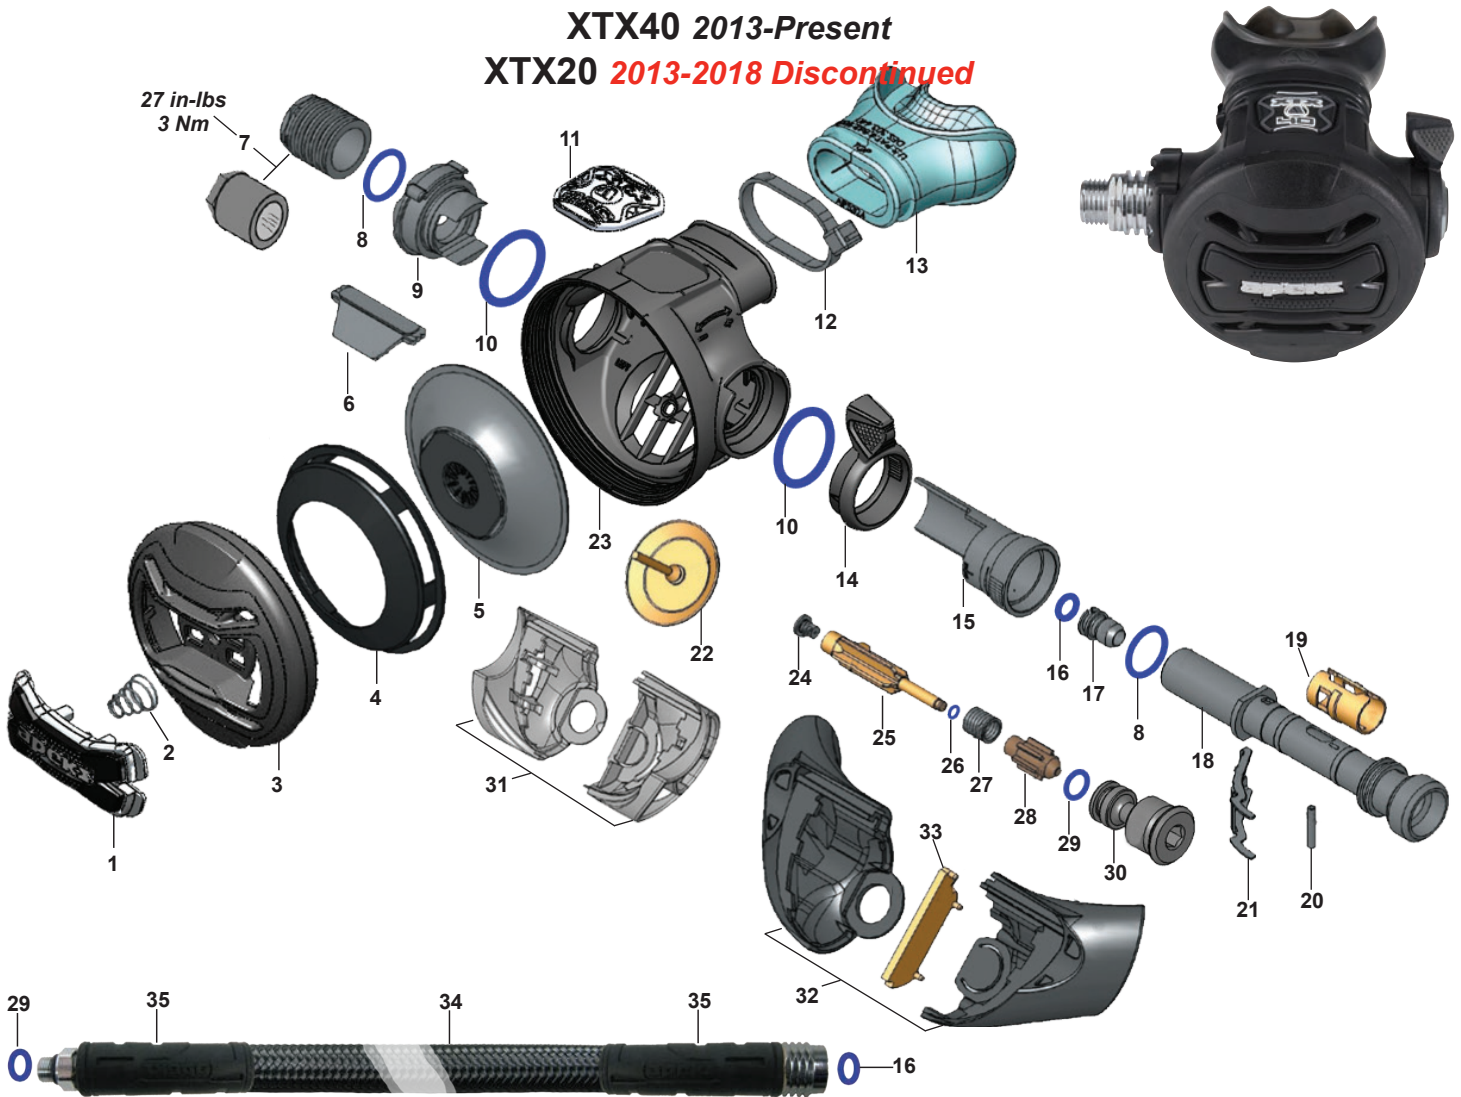

XTX40 2013-Present
XTX20 2013-2018 Discontinued

Key # Part # Description

-----	AP0219/AA	Universal Second Stage Repair Kit
-----	AP0351F	XTX40, Second Stage
1----	AP0624B	Purge Button, Black, XTX40/20, w/Spring
-----	AP0624Y	Purge Button, Yellow, XTX Oxy/Octopus, w/Spring
2----	AP6222	Spring
3----	AP6301	Case Cover, XTX40/20
-----	AP6301Y	Case Cover, Yellow
-----	AP6301G	Case Cover, Green, XTX40 Oxy
4----	AP5802	Diaphragm Cover, Black
5----	AP5803	Diaphragm
6----	AP2037	Deflector
7----	AP5002	Heat Exchanger, Chrome, XTX40
-----	AP5003	Spacer, XTX20
8----	AP1267P	O-ring (10 pk)
9----	AP6211	Blanking Piece
-----	AP6211Y	Blanking Piece, Yellow
-----	AP6211G	Blanking Piece, Green, XTX40 Oxy
10----	AP1438P	O-ring (10 pk)
11----	AP630740	Decal, XTX40
-----	AP630720	Decal, XTX20
-----	AP6307G40	Decal, XTX40 Oxy
-----	AP6307O40	Decal, XTX40 Octopus
-----	AP6307O20	Decal, XTX20 Octopus
12----	104913	Mouthpiece Clamp
13----	AP5324K	Comfobite Mouthpiece
-----	AP5324G	Comfobite Mouthpiece, Green, XTX40 Oxy
-----	104138	Mouthpiece, Standard, Octopus
14----	AP6309	Venturi Ring

Key # Part # Description

-----	AP6309Y	Venturi Ring, Yellow
-----	AP6309G	Venturi Ring, Green, XTX40 Oxy
15----	AP6213	Venturi Lever Body
16----	AP1154P	O-ring (10 pk)
17----	AP2033	Seat
18----	AP6216	Valve Spindle, Chrome
19----	AP6215	Spindle Collar
20----	AP1151	Spring Pin
21----	AP2035	Lever
22----	AP6223	Exhaust Valve
23----	AP6300	Case, XTX
24----	AP2034	MP Seat, Silicone
25----	AP2036	Shuttle Valve
26----	AP2041P	O-ring (10 pk)
27----	AP2021	Spring
28----	AP2038SQ	Counter-Balance Cylinder
29----	AP1409P	O-ring (10 pk)
30----	AP2029-1	Adjusting Screw
31----	AP6219K	Small Exhaust Tee, Set
-----	AP6219G	Small Exhaust Tee, Set, Green, XTX40 Oxy
32----	AP6220K	Large Exhaust Tee, Set
33----	AP6230	Exhaust Rib
34----	AP0198	Flex Hose, MP,w/Hose Protectors, 3/8" X 29"
-----	AP0199	Flex Hose, MP, Yellow,w/Hose Pro, 3/8" X 36"
35----	AP1461	Hose Protector, Black
-----	AP1461Y	Hose Protector, Yellow

Part numbers in **BOLD ITALICS** indicate standard overhaul replacement part.