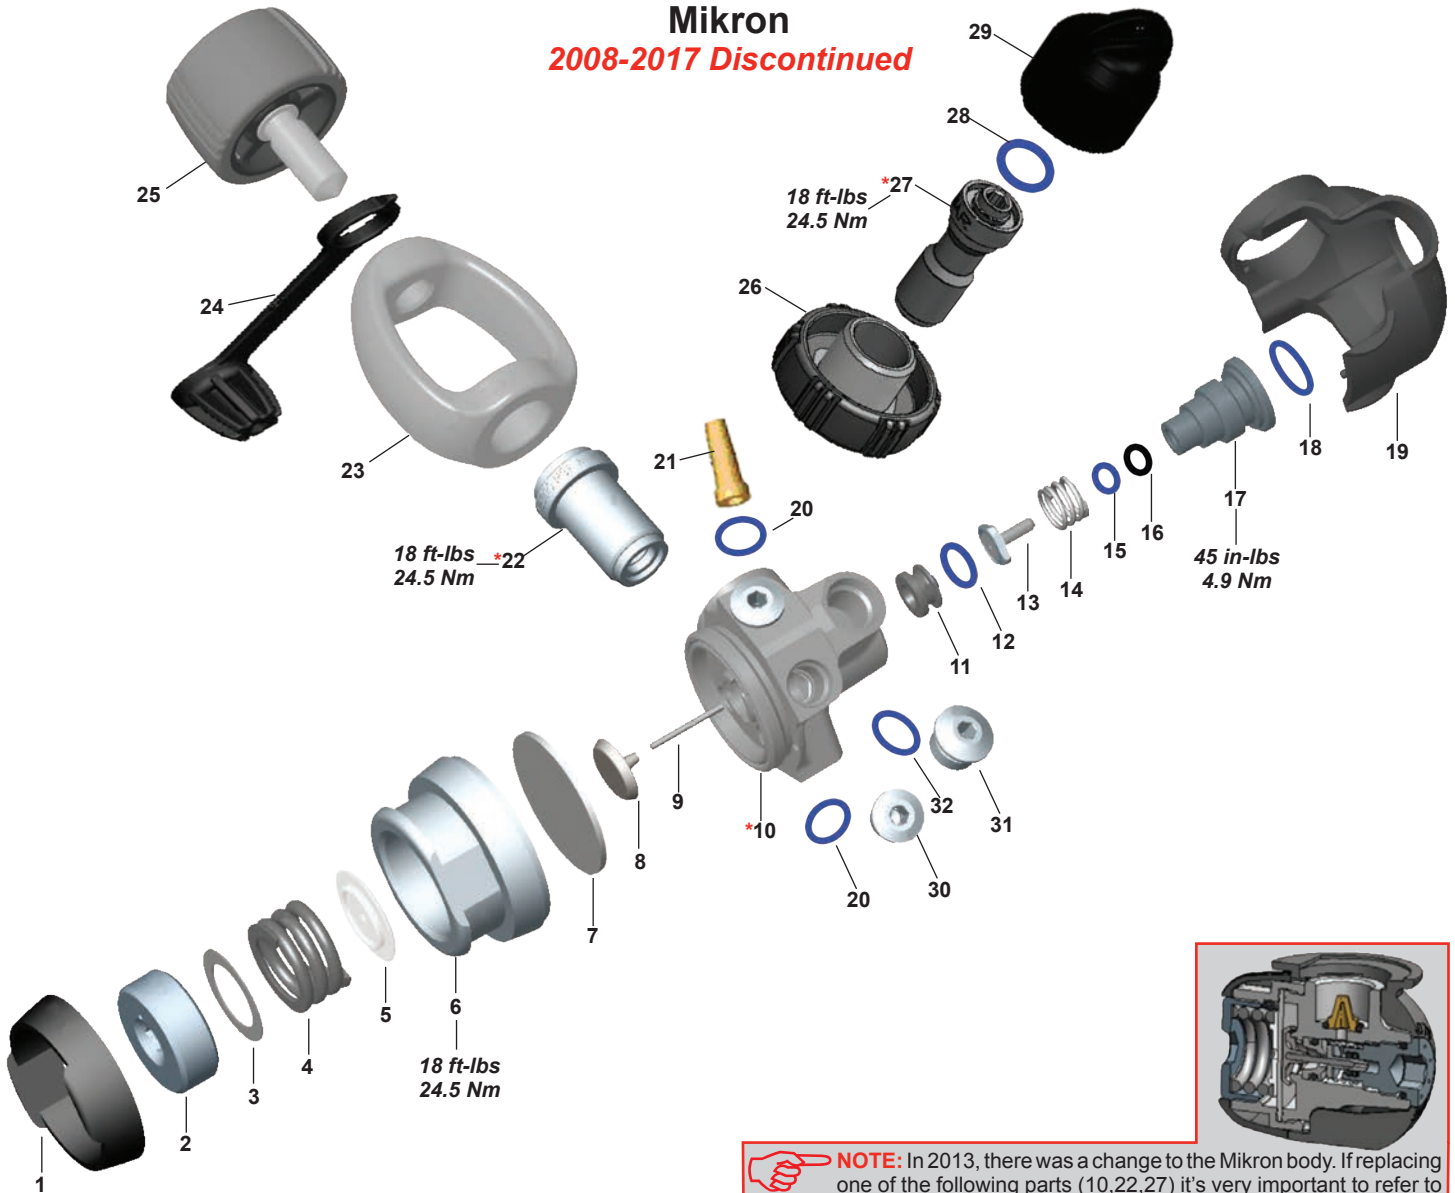

Mikron
2008-2017 Discontinued

NOTE: In 2013, there was a change to the Mikron body. If replacing one of the following parts (10,22,27) it's very important to refer to Technical Bulletin #38 Jan 1, 2013 for more information.

Key #	Part #	Description
----	RG911117	Overhaul Parts Kit, (Yoke and DIN)
----	129022	DIN Adapter Kit (2013>)
----	127865	DIN Adapter Kit (<2012)
1----	127888	Spacer, Black/Blue
----	127878	Spacer, Black/Pink
----	127872	Spacer, Black/Green
----	127837	Spacer, Black/Red
----	127839	Spacer, Vanilla
2----	127566	Adjustment Screw
3----	127568	Washer
4----	127567	Spring
5----	127565	Spring Pad
6----	127583	Spring Retainer
----	127874	Spring Retainer, (2-HP Ports)
7----	119159	Diaphragm
8----	127563	Pin Support
9----	127564	Pin
10----	129254	Body, 2013
11----	127585	Crown
12----	820038P	O-ring (20 pk)
13----	105940	HP Seat

Key #	Part #	Description
14----	122244	Spring
15----	820080P	O-ring (25 pk)
16----	119129	Back-up Ring
17----	129120	Plug
18----	824407P	O-ring (20 pk)
19----	127876	Sheath, Black, (2-HP Ports)
----	127831	Sheath, Vanilla, (1-HP Port)
----	127804	Sheath, Black, (1-HP Port)
20----	820011P	O-ring (25 pk)
21----	129151	Filter
22----	129253	Inlet Fitting, 2013
----	127808	Inlet Fitting
23----	127807	Yoke
24----	124555	Dust Cap
25----	127805	Yoke Screw
26----	127803	DIN Handwheel
27----	129251	DIN Fitting, 2013
----	127801	DIN Fitting
28----	820094P	O-ring (20 pk)
29----	124665	DIN Cap
30----	103133	Plug, MP Port, 3/8"
31----	103137	Plug, HP Port, 7/16"
32----	820072P	O-ring (20 pk)

Part numbers in **BOLD ITALICS** indicate standard overhaul replacement part