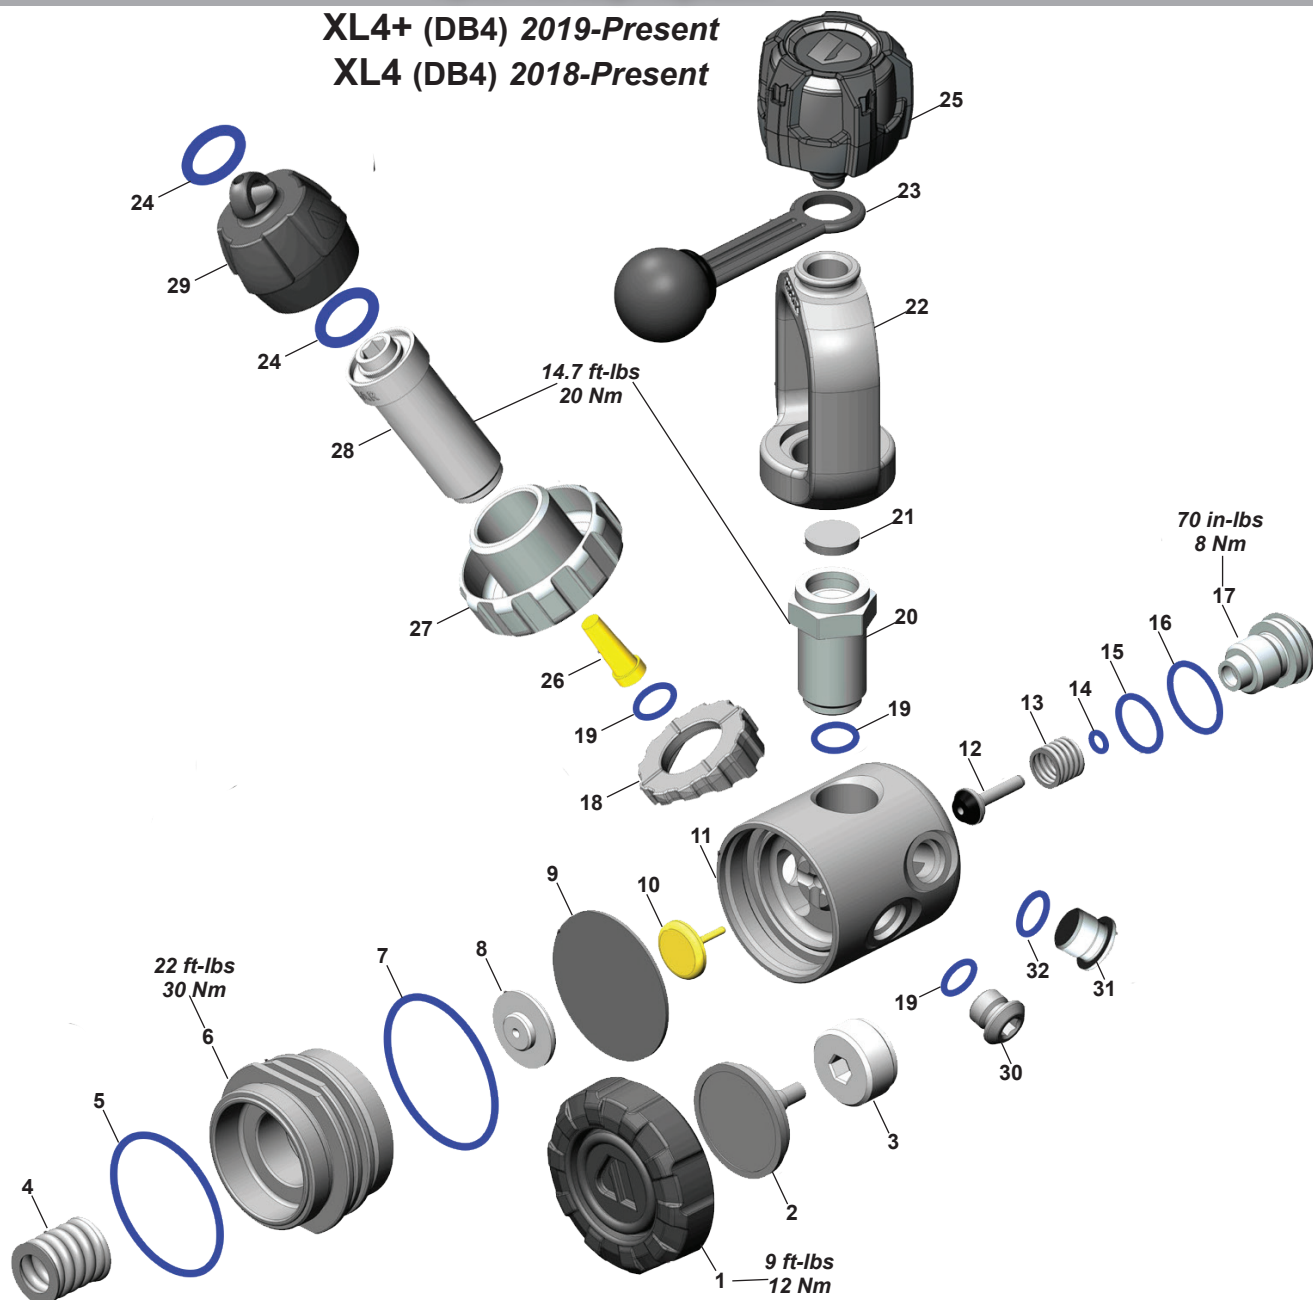

XL4+ (DB4) 2019-Present

XL4 (DB4) 2018-Present

Key # Part # Description

-----	AP0241/AA	Service Kit, Diaphragm First Stages
-----	RT111115	DB4+ First Stage, Yoke
-----	RT111116	DB4+ First Stage, DIN
-----	AP0211/S	DIN Connector Kit
1----	AP2010GY	Environmental End Cap, XL4+ (Grey)
-----	AP2010	Environmental End Cap (Black)
2----	AP1483	Hydrostatic Transmitter
3----	AP1474	Spring Adjuster
4----	AP1475	Spring
5----	AP2013P	O-ring (10 pk)
6----	AP2009S	Diaphragm Clamp, Finned Satin
7----	AP7520	O-ring
8----	AP1476	Spring Carrier
9----	AP1478	Diaphragm
10----	AP1479	Valve Lifter
11----	AP9007-1	Body, XL4+, (2-HP Ports) Satin
-----	AP9007	Body, XL4, (1-HP Port) Satin
12----	AP1419	HP Valve
13----	AP1415	Spring
14----	AP1299P	O-ring (10 pk)
15----	AP1410P	O-ring (10 pk)

Key # Part # Description

16----	AP1300P	O-ring (10 pk)
17----	AP5202	HP Balance Plug
18----	AP1446W	Distance Piece, XL4+ (White)
-----	AP1446	Distance Piece (Black)
19----	AP1409P	O-ring (10 pk)
20----	AP1407/S	Yoke Clamp Connector, XL4+ (Satin)
-----	AP1407	Yoke Clamp Connector
21----	AP1406	Filter, Porvair (Yoke)
22----	AP1403/S	Yoke Clamp, Satin
23----	AP1404GY	Dust Cap, XL4+ (Grey)
-----	AP1404	Dust Cap, (Black)
24----	AP1166P	O-ring (10 pk)
25----	AP7312GY	Yoke Clamp Screw, XL4+ Co-Molded (Grey)
-----	AP7312	Yoke Clamp Screw, XL4 Co-Molded
26----	AP1472	Conical Filter (DIN)
27----	AP1470/S	Handwheel 300 Bar, Satin
28----	AP1471/S	Handwheel Connector, Satin
29----	AP6202GY	DIN Protective Cap, XL4+ (Grey)
-----	AP6202	DIN Protective Cap (Black)
30----	AP1408	3/8" UNF Blanking Plug
31----	AP1413	7/16" UNF Blanking Plug
32----	AP1445P	O-ring (10 pk)