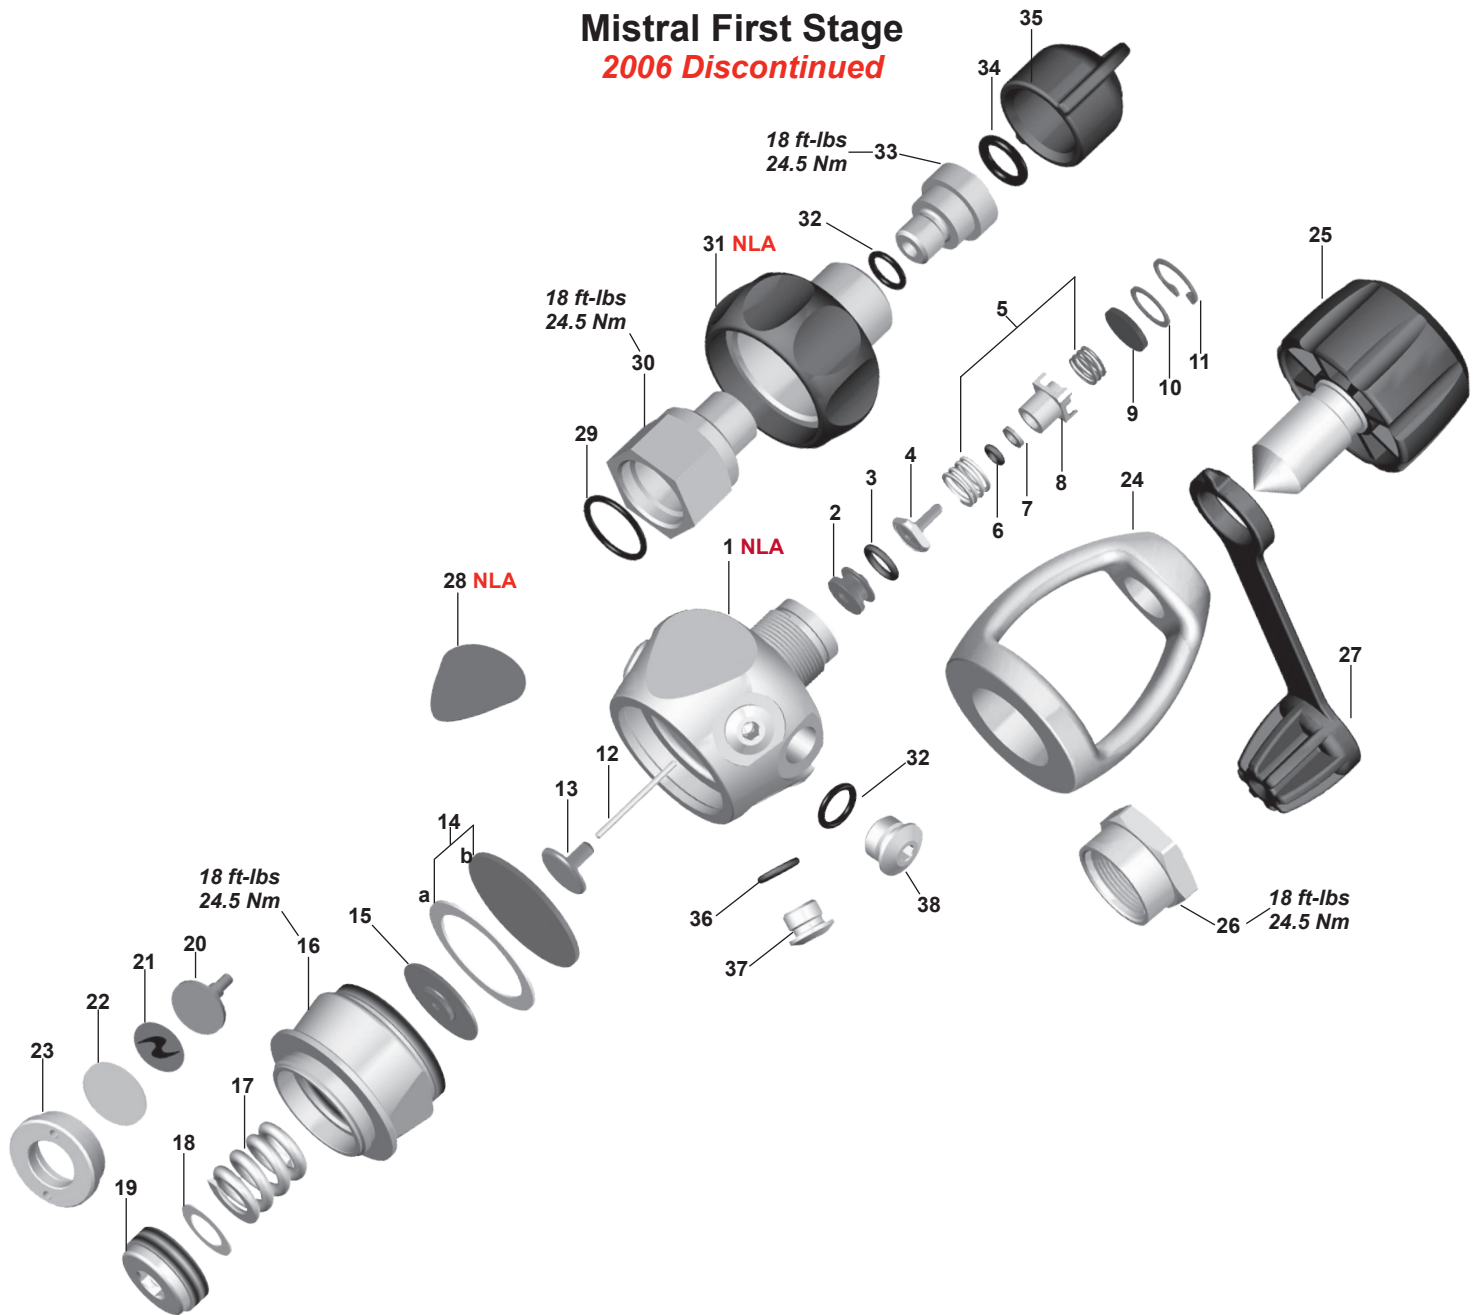

Mistral First Stage

2006 Discontinued

Key #	Part #	Description
-----	900016	Overhaul Parts Kit, Entire Mistral
1-----	NLA	Body
2-----	127585	Crown
3-----	820038P	O-ring (20 pk)
4-----	105940	HP Seat
5-----	101509	Spring Kit (includes both springs)
6-----	820080P	O-ring (25 pk)
7-----	119129	Backup Ring
8-----	105324	Spring Block
9-----	105106	Filter
10-----	124628	Filter Washer
11-----	863051	Circlip
12-----	102002	Pin
13-----	101569	Pin Support
14-----	103425	Diaphragm Kit (includes 14a & 14b)
15-----	124560	Spring Pad
16-----	125923	Spring Retainer
17-----	106356	Spring
18-----	845097	Washer

Key #	Part #	Description
19-----	106026	Adjustment Screw
20-----	106319	Piston
21-----	125713	Aqua Lung Logo Decal
22-----	106337	Diaphragm
23-----	125924	Diaphragm Retainer
24-----	106843	Yoke
25-----	128631	Yoke Screw
26-----	103162	Yoke Retainer
27-----	124555	Dust Cap
28-----	NLA	Mistral Decal
29-----	820017P	O-ring (10 pk)
30-----	103174	DIN Adapter
31-----	NLA	Handwheel
32-----	820072P	O-ring (20 pk)
33-----	106056	Handwheel Retainer
34-----	820094P	O-ring (20 pk)
35-----	124665	DIN Cap
36-----	820011P	O-ring (25 pk)
37-----	103133	Plug, MP Port, 3/8"
38-----	103137	Plug, HP Port, 7/16"

Part numbers in **BOLD ITALICS** are included in the service kit