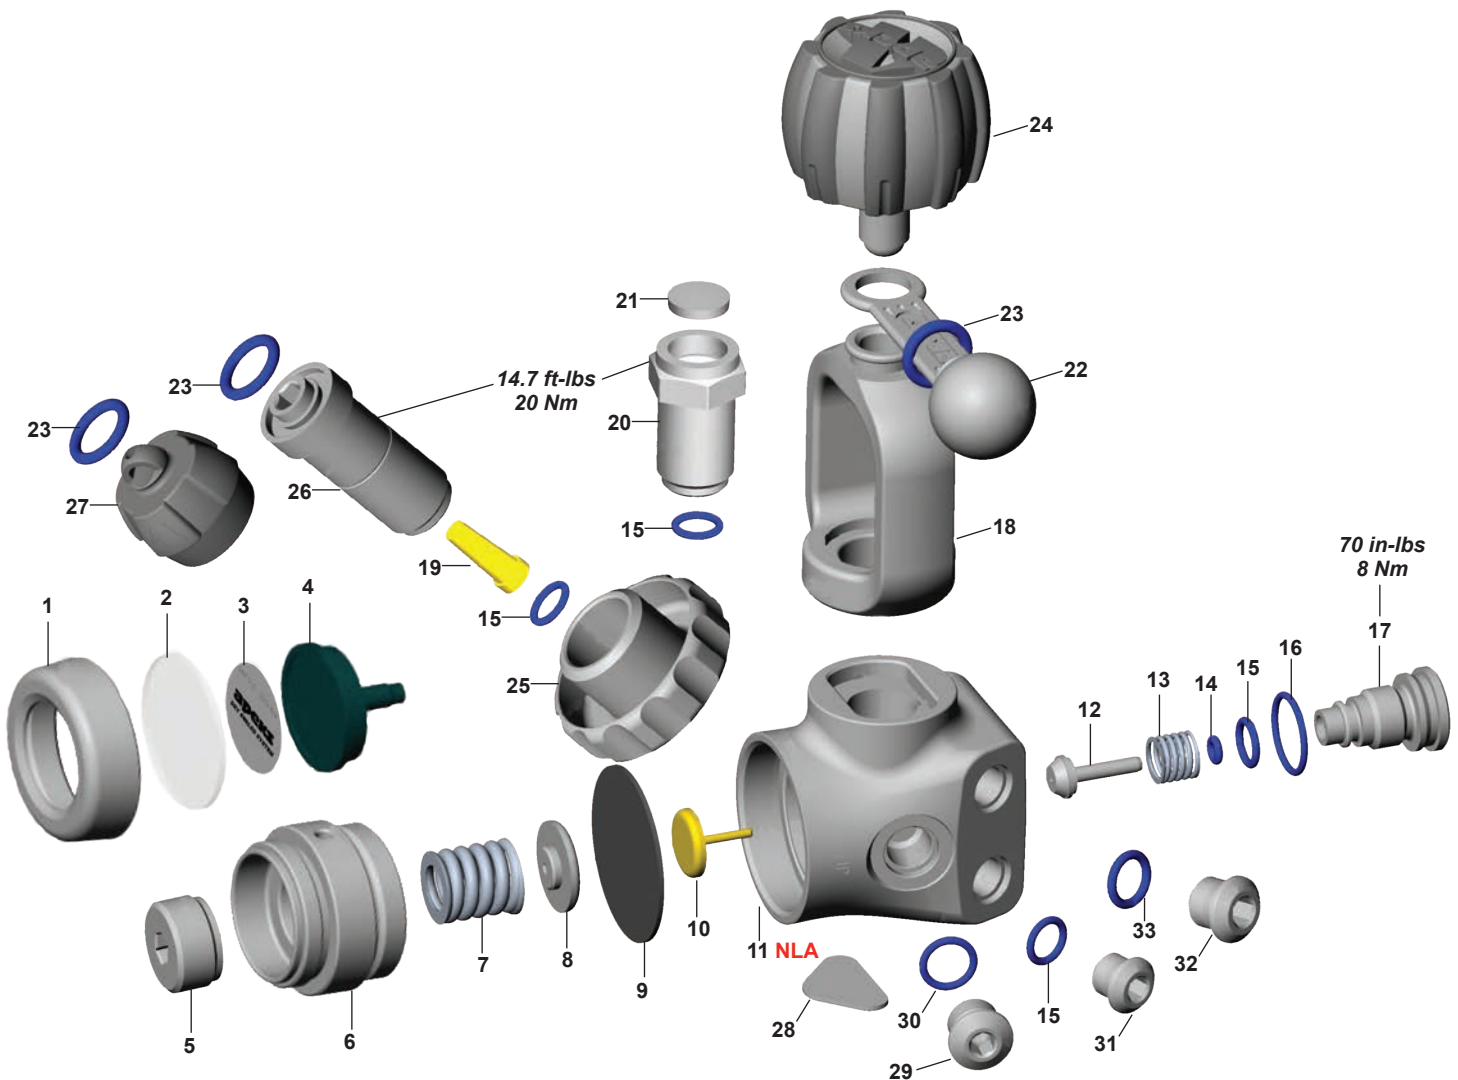

ATX100

2004-2006 Discontinued

Key #	Part #	Description
-----	AP0241/AA	Service Kit, Diaphragm First Stage
-----	AP0211/S	DIN Connector Kit
1 ----	AP1484/S	Environmental End Cap, Satin
2 ----	AP1482	Hydrostatic Diaphragm, ATX
3 ----	AP1477F	Environmental Decal
4 ----	AP1483	Hydrostatic Transmitter
5 ----	AP1474	Spring Adjuster
6 ----	AP1473	Diaphragm Clamp, Satin
7 ----	AP1475	Spring
8 ----	AP1476	Spring Carrier
9 ----	AP1478	Diaphragm
10 ----	AP1479	Valve Lifter
11 ----	NLA	Body, Satin
12 ----	AP1419	HP Valve
13 ----	AP1415	Spring
14 ----	AP1299P	O-ring (10 pk)
15 ----	AP1409P	O-ring (10 pk)

Key #	Part #	Description
16 ----	AP1300P	O-ring (10 pk)
17 ----	AP5309	HP Balance Plug, Satin
18 ----	AP1403/S	Yoke Clamp, Satin
19 ----	AP1472	Conical Filter (DIN)
20 ----	AP1407/S	Yoke Clamp Connector, Satin
21 ----	AP1406	Filter, Porvair (Yoke)
22 ----	AP1404	Protective CAP
23 ----	AP1166P	O-ring (10 pk)
24 ----	AP7312	Yoke Clamp Screw, Comolded
25 ----	AP1470/S	Handwheel, Satin, 300 bar
26 ----	AP1471/S	Handwheel Connector, Satin
27 ----	AP6202	Protective DIN CAP
28 ----	AP5014	Decal, Body
29 ----	AP1413	7/16" HP Blanking Plug
30 ----	AP1445P	O-ring (10 pk)
31 ----	AP1408	3/8" MP Blanking Plug
32 ----	AP1487	1/2" MP Blanking Plug
33 ----	AP1410P	O-ring (10 pk)

Part numbers in **BOLD ITALICS** indicate standard overhaul replacement part.