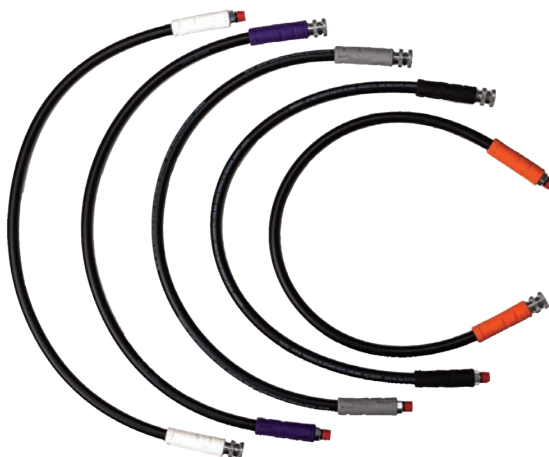

Key # Part # Description

Silicone Neck & Wrist Seals (SLT)

- 1 ---- 62455 Silicone Neck Seal, Black, OSFA
- 62524 Silicone Neck Seal, Black, SM
- 62888 Silicone Neck Seal, Blue, OSFA
- 62890 Silicone Neck Seal, Blue, SM
- 62730 Silicone Neck Seal, Twilight, OSFA
- 62731 Silicone Neck Seal, Twilight, SM