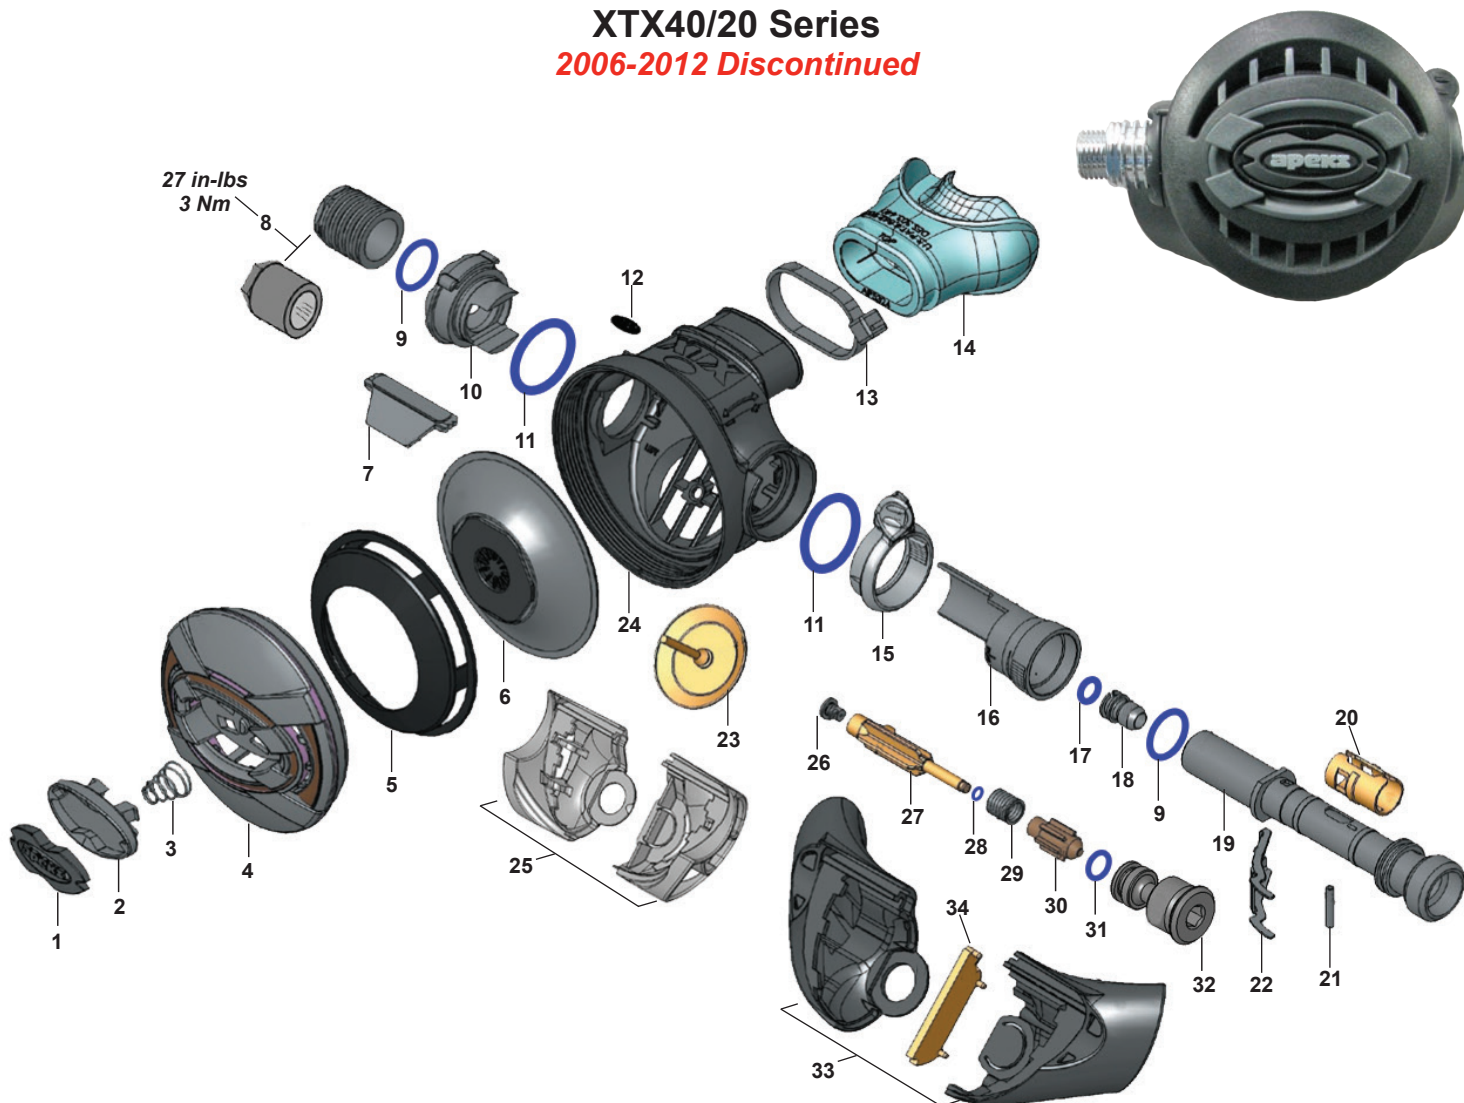

XTX40/20 Series
2006-2012 Discontinued

Key # Part # Description

-----	AP0219/AA	Universal Second Stage Repair Kit
1----	AP6224	Decal
-----	AP6224N	Decal, Nitrox, XTX40 Oxy
2----	AP6214	Purge Button
-----	AP6214Y	Purge Button, Yellow
3----	AP6222	Spring
4----	AP6218	Case Cover
-----	AP6301Y	Case Cover, Yellow (must also order AP6301Y)
-----	AP6218G	Case Cover, Green, XTX40 Oxy
5----	AP5802	Diaphragm Cover, Black
6----	AP5803	Diaphragm
7----	AP2037	Deflector
8----	AP5002	Heat Exchanger, XTX40
-----	AP5003	Spacer, XTX20
9----	AP1267P	O-ring (10 pk)
10----	AP6211	Blanking Piece
-----	AP6211Y	Blanking Piece, Yellow
-----	AP6211G	Blanking Piece, Green, XTX40 Oxy
11----	AP1438P	O-ring (10 pk)
12----	AP6228	Decal, XTX40
-----	AP6228N	Decal, XTX40 Nitrox, XTX40 Oxy
-----	AP6229	Decal, XTX20
13----	104913	Mouthpiece Clamp

Key # Part # Description

14----	AP5324K	Comfobite Mouthpiece
-----	AP5324G	Comfobite Mouthpiece, Green, Oxy
-----	104138	Mouthpiece, Standard, Octopus
15----	AP6309	Venturi Ring
-----	AP6212Y	Venturi Ring, Yellow
-----	AP6212G	Venturi Ring, Green, XTX40 Oxy
16----	AP6213	Venturi Lever Body
17----	AP1154P	O-ring (10 pk)
18----	AP2033	Seat
19----	AP6216	Valve Spindle
20----	AP6215	Spindle Collar
21----	AP1151	Spring Pin
22----	AP2035	Lever
23----	AP6223	Exhaust Valve
24----	AP6210	Case
25----	AP6219K	Small Exhaust Tee, Set
-----	AP6219G	Small Exhaust Tee, Set, Green, XTX40 Oxy
26----	AP2034	MP Seat, Silicone
27----	AP2036	Shuttle Valve
28----	AP2041P	O-ring (10 pk)
29----	AP2021	Spring
30----	AP2038SQ	Counter-Balance Cylinder
31----	AP1409P	O-ring (10 pk)
32----	AP2029-1	Adjusting Screw
33----	AP6220K	Large Exhaust Tee, Set
34----	AP6230	Exhaust Rib

Part numbers in **BOLD ITALICS** indicate standard overhaul replacement part.