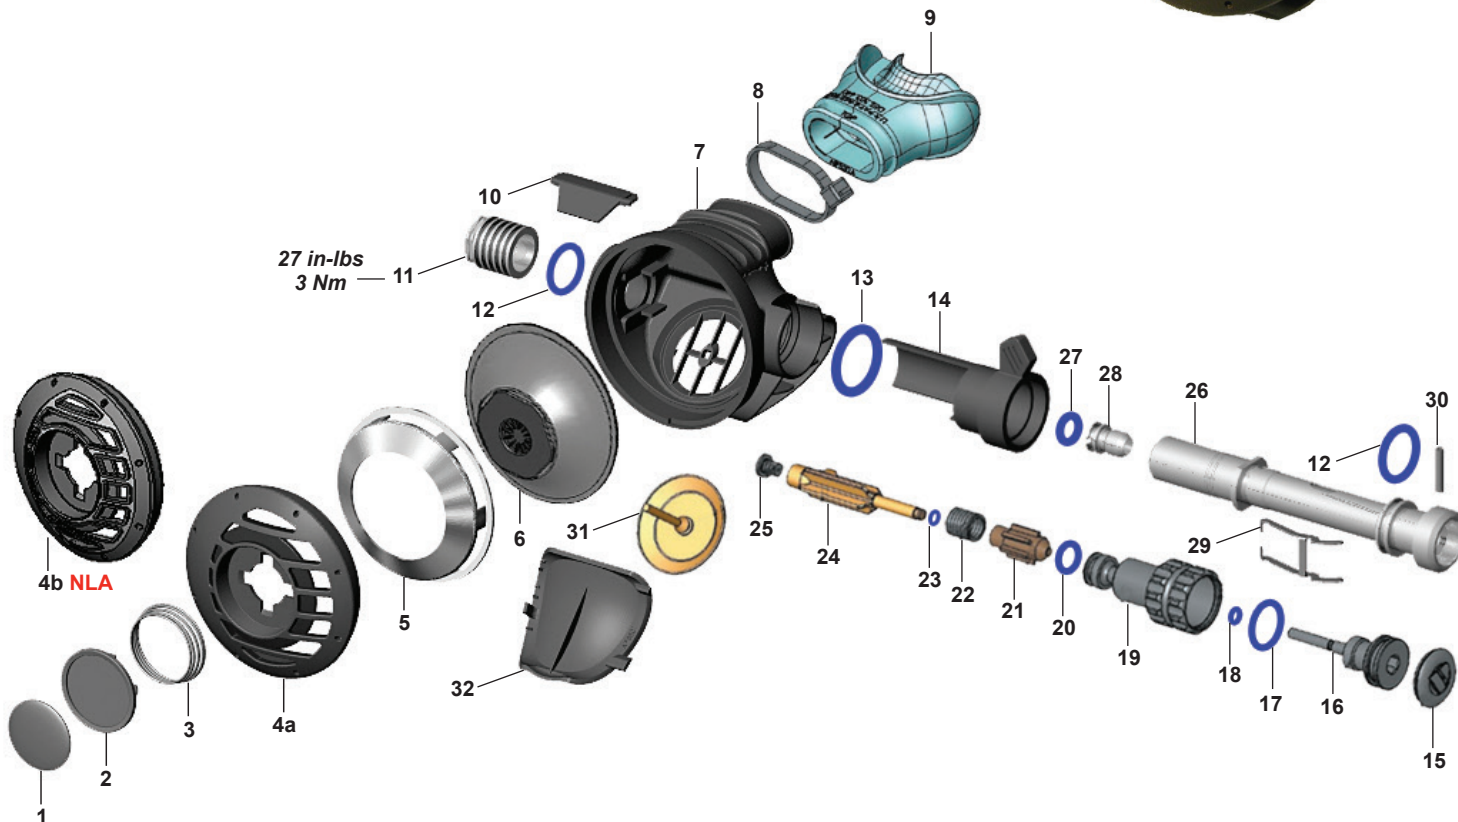

ATX200/100/50 Series
2002-2008 Discontinued

Key #	Part #	Description	Key #	Part #	Description
----- AP0219/AA		Universal Second Stage Repair Kit	19	AP6577PVDS	Adjusting Knob, PVD, Tungsten
1	AP5015	Decal, Apeks	-----	AP6577/S	Adjusting Knob, ATX200/ATX100
2	AP5805	Purge Button	-----	AP6577	Adjusting Knob, ATX50
3	AP2020	Spring	20	AP1409P	O-ring (10 pk)
4a	AP5804	Case Cover, ATX200/100/50	21	AP2038SQ	Counter-Balance Cylinder
-----	AP5807/Y	Case Cover, ATX50 Octopus, Yellow	22	AP2021	Spring
4b	NLA	Case Cover, Tungsten	23	AP2041P	O-ring (10 pk)
5	AP5802	Diaphragm Cover, Black	24	AP2036	Shuttle Valve
6	AP5803	Diaphragm	25	AP2034	MP Seat, Silicone
7	AP5800	Case	26	AP2028/S	Valve Spindle, ATX200/ATX100
8	104913	Mouthpiece Clamp	-----	AP2028	Valve Spindle, Tungsten/ATX50
9	AP5324K	Mouthpiece, Comfobite	27	AP1154P	O-ring (10 pk)
-----	104138	Mouthpiece, Standard, Octopus	28	AP2033	Seat
10	AP2037	Deflector	29	AP2035	Lever
11	AP5013PVDS	Heat Exchanger, PVD, Tungsten	30	AP1151	Spring Pin
-----	AP5013/S	Heat Exchanger, ATX200/ATX100	31	AP1429	Exhaust Valve
-----	AP5002	Heat Exchanger, ATX50	32	AP5801	Cover, Exhaust Valve
12	AP1267P	O-ring (10 pk)	-----	NLA	Cover, Exhaust Valve, Grey, Tungsten
13	AP1438P	O-ring (10 pk)	-----	AP5801/Y	Cover, Exhaust Valve, Yellow
14	AP2039	Venturi Lever			
-----	AP2039/Y	Venturi Lever, Yellow, ATX50 Octopus			
15	AP5830	Plug			
16	AP6578	Spring Adjuster			
17	AP1159P	O-ring (10 pk)			
18	AP5711P	O-ring (10 pk)			

Part numbers in **BOLD ITALICS** indicate standard overhaul replacement part.