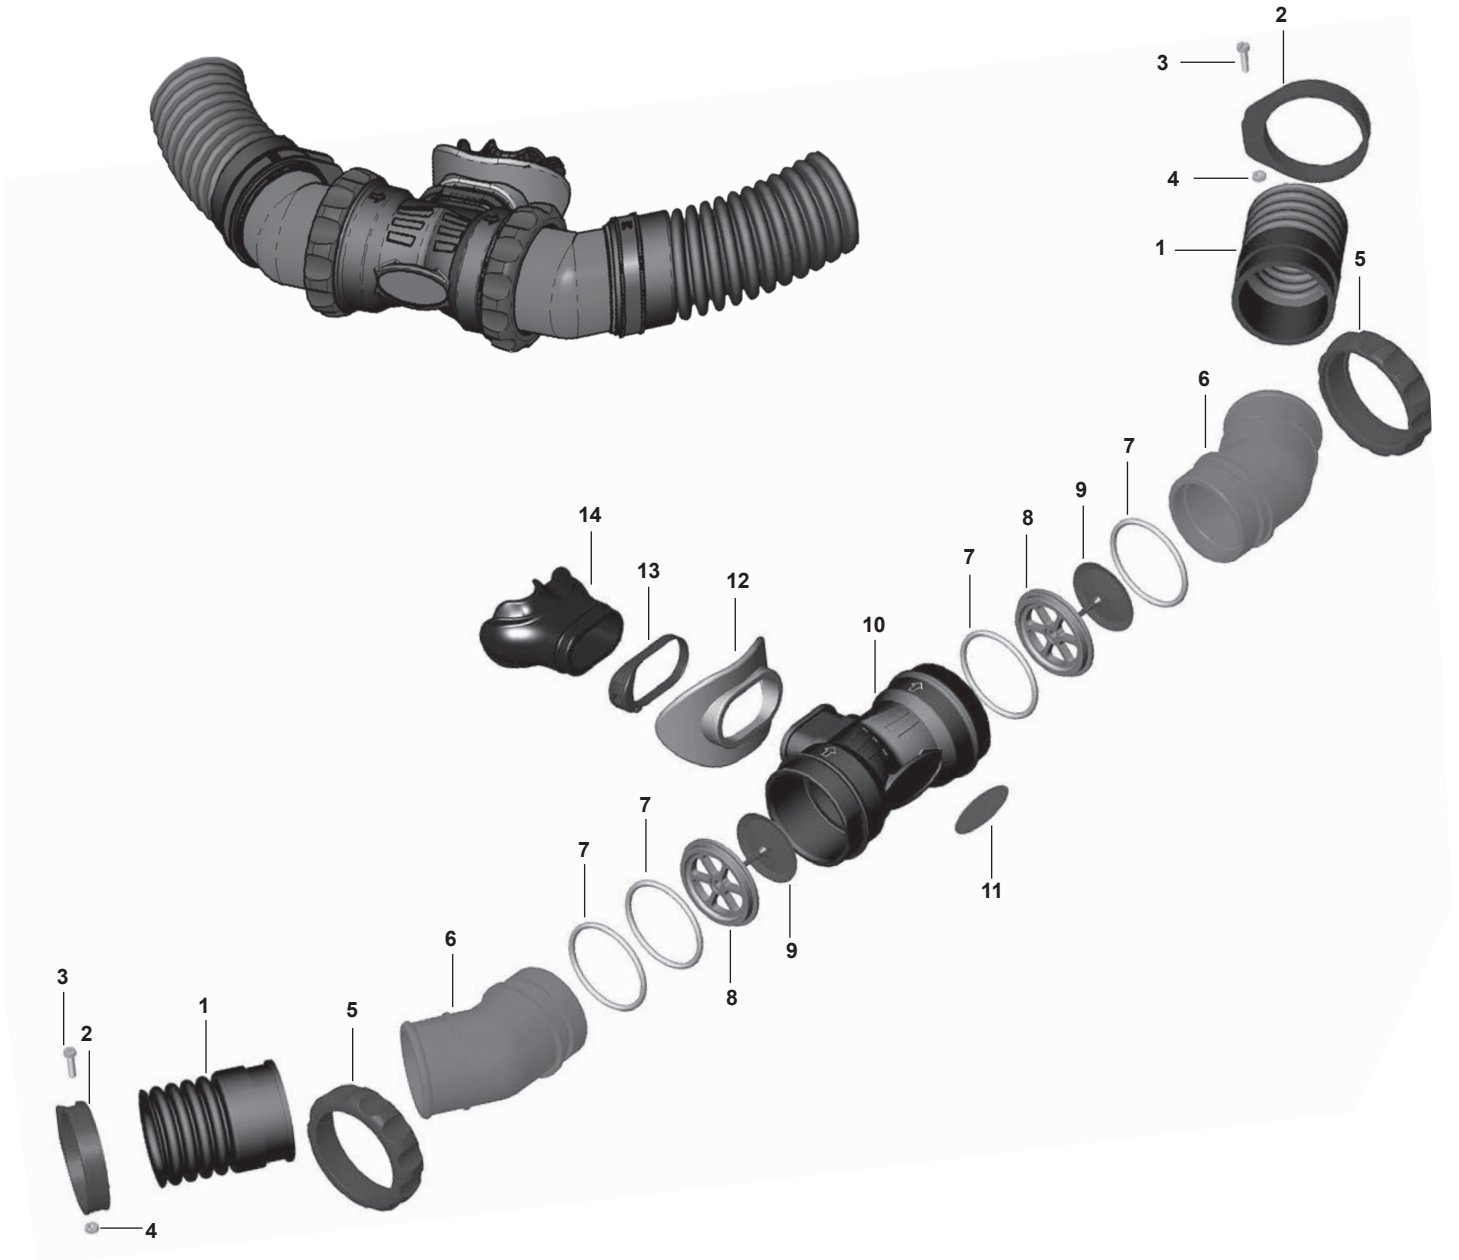

Part numbers in **BOLD ITALICS** indicate standard overhaul replacement part

Titan Series 2010-Present

NOTE: In 2013, there was a change to the Titan body. If replacing one of the following parts (10,25,30) it's very important to refer to Technical Bulletin #38 Jan 1, 2013 for more information.

Part numbers in **BOLD ITALICS** are included in the service kit

Mistral Second Stage

2006 Discontinued

Key #	Part #	Description	Key #	Part #	Description
-----	900016	Overhaul Parts Kit, Entire Mistral	13	104127	Spring
1	125929	Screw, caphead (1-ea)	14	104122	Poppet
2	125935	Exhalation box	15	106738	MP seat
3	129174	Exhaust valve	16	100128	Crown orifice
4	124509	Sealing ring	17	820010P	O-ring (25 pk)
5	125705	Diaphragm	18	820015P	O-ring (10 pk)
6	125937	Inhalation box	19	104106	Inlet fitting
7	125928	Locknut (1-ea)	20	125930	Corrugated hose
8	102510	Locknut	21	125958	Clamping band "R"
9	104129	Washer	22	125975	Screw
10	125708	Lever	23	125976	Nut
11	125931	Valve insert	N/S	125932	Mistral MP hose (630 mm)
12	104134	Poppet bearing	-----	125934	Mistral MP hose (245 mm)

Part numbers in **BOLD ITALICS** are included in the service kit

Mistral Mouthpiece

2006 Discontinued

Key #	Part #	Description
-----	900016	Overhaul Parts Kit, Entire Mistral
1----	125930	Corrugated hose
2----	125939	Clamping band "M"
3----	125975	Screw
4----	125976	Nut
5----	125914	Connector ring
6----	125979	Connector, angled
7----	125915	O-ring
8----	125912	Mouthpiece valve support
9----	125925	Inhale-Exhale valve
10----	125918	Mouthpiece body
11----	125916	Mouthpiece decal
12----	109512	Lip shield
13----	129154	Mouthpiece clamp
14----	109438	Comfobite mouthpiece