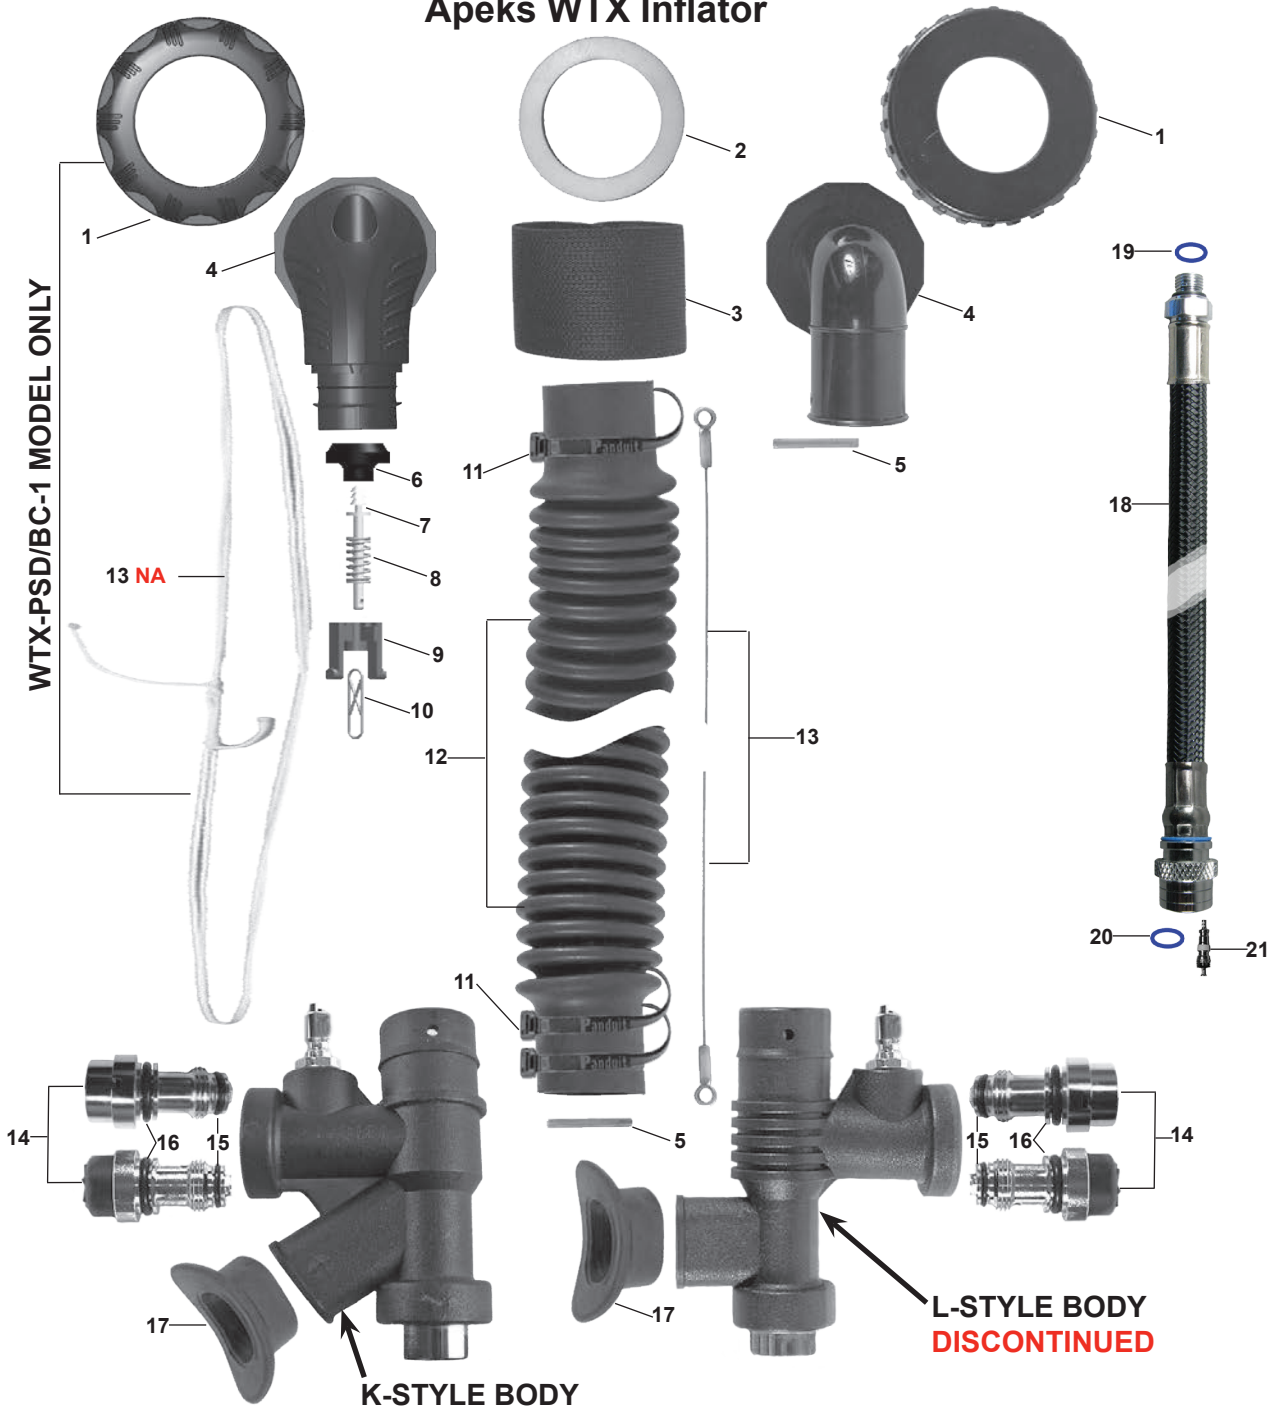

Apeks WTX Inflator

Key #	Part #	Description
-----	42662	Airway, Complete, K (WTX/WTX-D)
-----	15350	Airway, Complete, K (WTX-D PSD)
-----	15778	Lower Inflator Assembly, K (WTX/WTX-D/PSD)
1----	15706	Collar (WTX & WTX-D)
-----	15763	Collar (WTX-D PSD & BC-1)
2----	15309	Gasket
3----	42783	Retainer Loop
4----	15304	Elbow (WTX & WTX-D)
-----	15161	Elbow (WTX-D PSD & BC-1)
5----	15610	Retaining Pin
6----	778559	Dump Valve, Poppet (WTX-D PSD & BC-1)
7----	15164	Poppet Stem (WTX-D PSD & BC-1)
8----	15215	Spring (WTX-D PSD & BC-1)

Key #	Part #	Description
9----	15162	Poppet Guide (WTX-D PSD & BC-1)
10----	15178	Cable Hook (WTX-D PSD & BC-1)
11----	15719	Clamp
12----	15756	Ribbed Hose Flat 16" (WTX & WTX-D)
-----	15151	Ribbed Hose, 18" (WTX-D PSD & BC-1)
13----	15757	Cable Assembly
-----	N/A	Spectra Cord, (WTX-D PSD & BC-1)
14----	15717	Valve Module w/Brass Button
-----	15761	Valve Module w/Plastic Button
15----	820312P	O-ring (10 pk)
16----	820120P	O-ring (10 pk)
17----	15759	Mouthpiece
18----	45827	MP Braided Inflator Hose, 27"
19----	820011P	O-ring (25 pk)
20----	820043P	O-ring (10 pk)
21----	778565	Valve Core

Part numbers in **BOLD ITALICS** indicate standard overhaul replacement part.