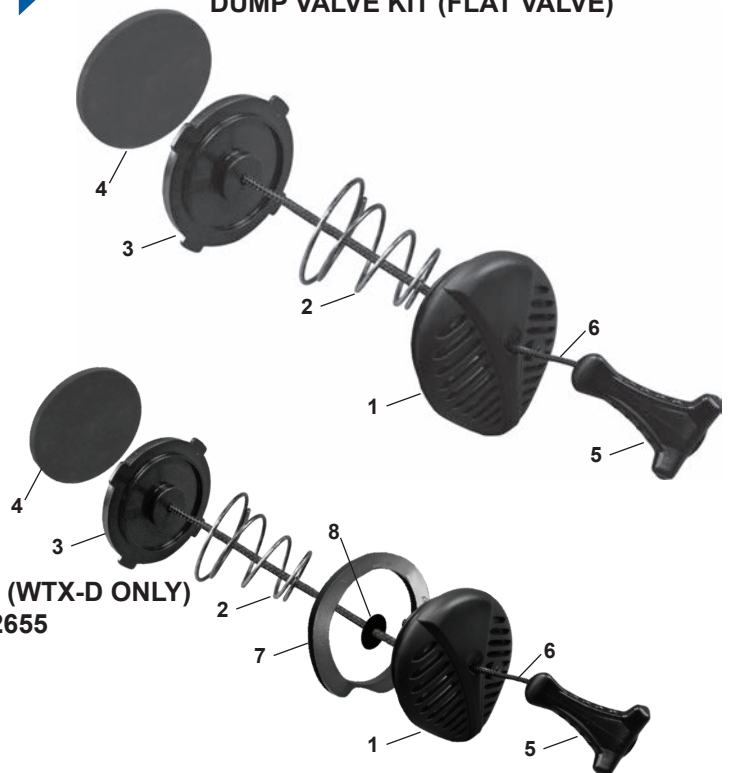

DUMP VALVE KIT (FLAT VALVE)

DUMP VALVE KIT (WTX-D ONLY) P/N 42655

Part numbers in **BOLD ITALICS** indicate standard overhaul replacement part.