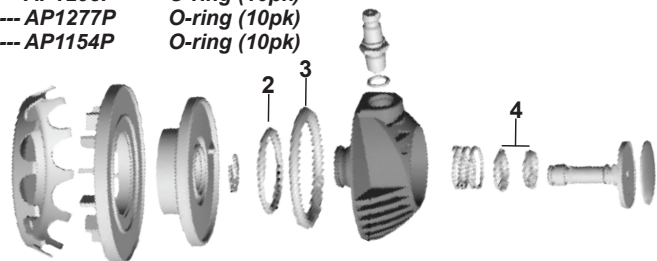

Key # Part # Description

Drysuit Inflators

- 1 ---- 62807 Inflator Valve/AQ, Black
- ---- 62815 Inflator Valve/AQ, Silver
- ---- 62810 Inflator Valve/AQ, Twilight
- ---- 62870 Inflator Valve/AQ, White
- ---- 62808 Inflator Valve/AQ, Orange
- N/S --- 62233 Inflator Valve/Apeks Logo, Black
- N/S --- 62232 Inflator Valve Si-Tec/Apeks Logo, Black
- 2 ---- **AP1298P** **O-ring (10pk)**
- 3 ---- **AP1277P** **O-ring (10pk)**
- 4 ---- **AP1154P** **O-ring (10pk)**