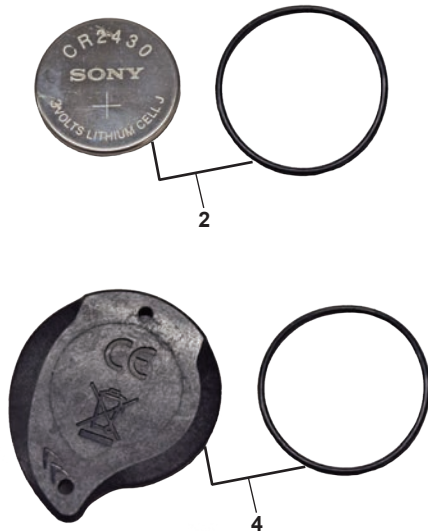

Aqua Lung i450T • i200C • i200 Computer

Key #	Part #	Description

1	NS911138	Strap Kit, i450T, (w/2-pins), Black
	NS911139	Strap Kit, i450T, (w/2-pins), Blue
	NS911141	Strap Kit, i450T, (w/2-pins), White
2	NS911149	i450T Battery Kit (w/1-Screw/Grease)
	NS911398	i200 Battery Kit (w/Grease)
3	NS911332	Strap Kit, i200, (w/2-pins), Black
4	NS911339	Battery Hatch w/O-ring, i200
N/S	NS911153	i450T Lens Protector, Stick On
N/S	NS911399	i200 Lens Protector, Stick On