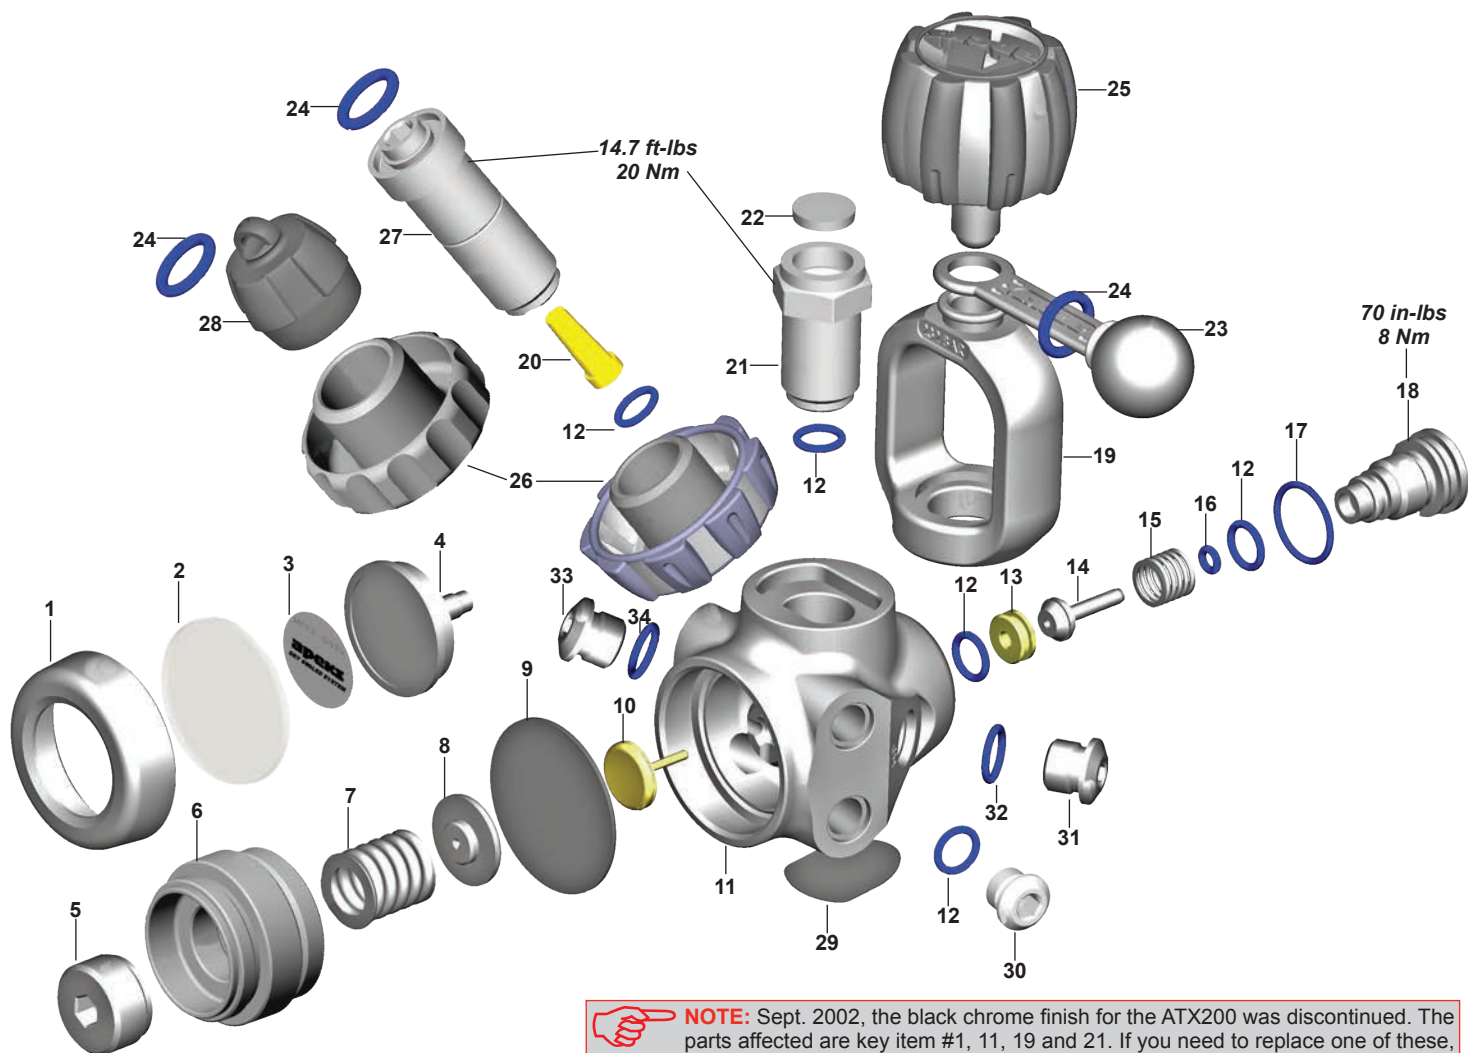

ATX200

2002-2008 *Discontinued*

NOTE: Sept. 2002, the black chrome finish for the ATX200 was discontinued. The parts affected are key item #1, 11, 19 and 21. If you need to replace one of these, you will need to order the part in satin or chrome finish.

Key #	Part #	Description	Key #	Part #	Description
-----	AP0241/AA	Service Kit, Diaphragm First Stage	18 ----	AP5309	HP Balance Plug, Satin
-----	AP0211/S	DIN Connector Kit, Satin, ATX	-----	AP5309B	HP Balance Plug, Chrome, Tungsten
-----	AP0620	DIN Connector Kit, Comolded, Tungsten	19 ----	AP1403/S	Yoke Clamp, Satin
1 ----	AP1484/S	Environmental End Cap, Satin	-----	AP1403PVDS	Yoke Clamp, PVD, Tungsten
-----	AP1484PVDS	Environmental End Cap, PVD, Tungsten	20 ---- AP1472	Conical Filter (DIN)	
2 ---- AP1482	Hydrostatic Diaphragm, ATX		21 ----	AP1407/S	Yoke Clamp Connector, Satin
-----	AP14821	Hydrostatic Diaphragm, Tungsten	-----	AP1407	Yoke Clamp Connector, Chrome, Tungsten
3 ----	AP1477F	Decal	22 ---- AP1406	Filter, Porvair (Yoke)	
4 ----	AP1483	Hydrostatic Transmitter	23 ----	AP1404	Protective Cap
5 ----	AP1474	Spring Adjuster	24 ---- AP1166P	O-ring (10 pk)	
6 ----	AP1473	Diaphragm Clamp, Satin	25 ----	AP7312	Yoke Clamp Screw, Comolded
7 ----	AP1475	Spring	26 ----	AP1470/S	Handwheel, 300 Bar, Satin
8 ----	AP1476	Spring Carrier	-----	AP6201	Handwheel, 300 Bar, Tungsten
9 ---- AP1478	Diaphragm		27 ----	AP1471/S	Handwheel Connector, Satin
10 ----	AP5722	Valve Lifter	-----	AP1471	Handwheel Connector, Chrome, Tungsten
11 ----	AP5101	Body, Chrome, XTX	28 ----	AP6202	Protective Cap, DIN
-----	AP5101PVDS	Body, XTX Tungsten	29 ----	AP5723	Decal, Body
12 ---- AP1409P	O-ring (10 pk)		30 ----	AP1408	3/8" MP Blanking Plug
13 ----	AP5721	Removable HP Valve Seat (Crown)	31 ----	AP1413	7/16" HP Blanking Plug
14 ---- AP1419	HP Valve		32 ---- AP1445P	O-ring (10 pk)	
15 ----	AP1415	Spring	33 ----	AP1487	1/2" MP Blanking Plug
16 ---- AP1299P	O-ring (10 pk)		34 ---- AP1410P	O-ring, ATX (10 pk)	
17 ---- AP1300P	O-ring (10 pk)				

Part numbers in **BOLD ITALICS** indicate standard overhaul replacement part.