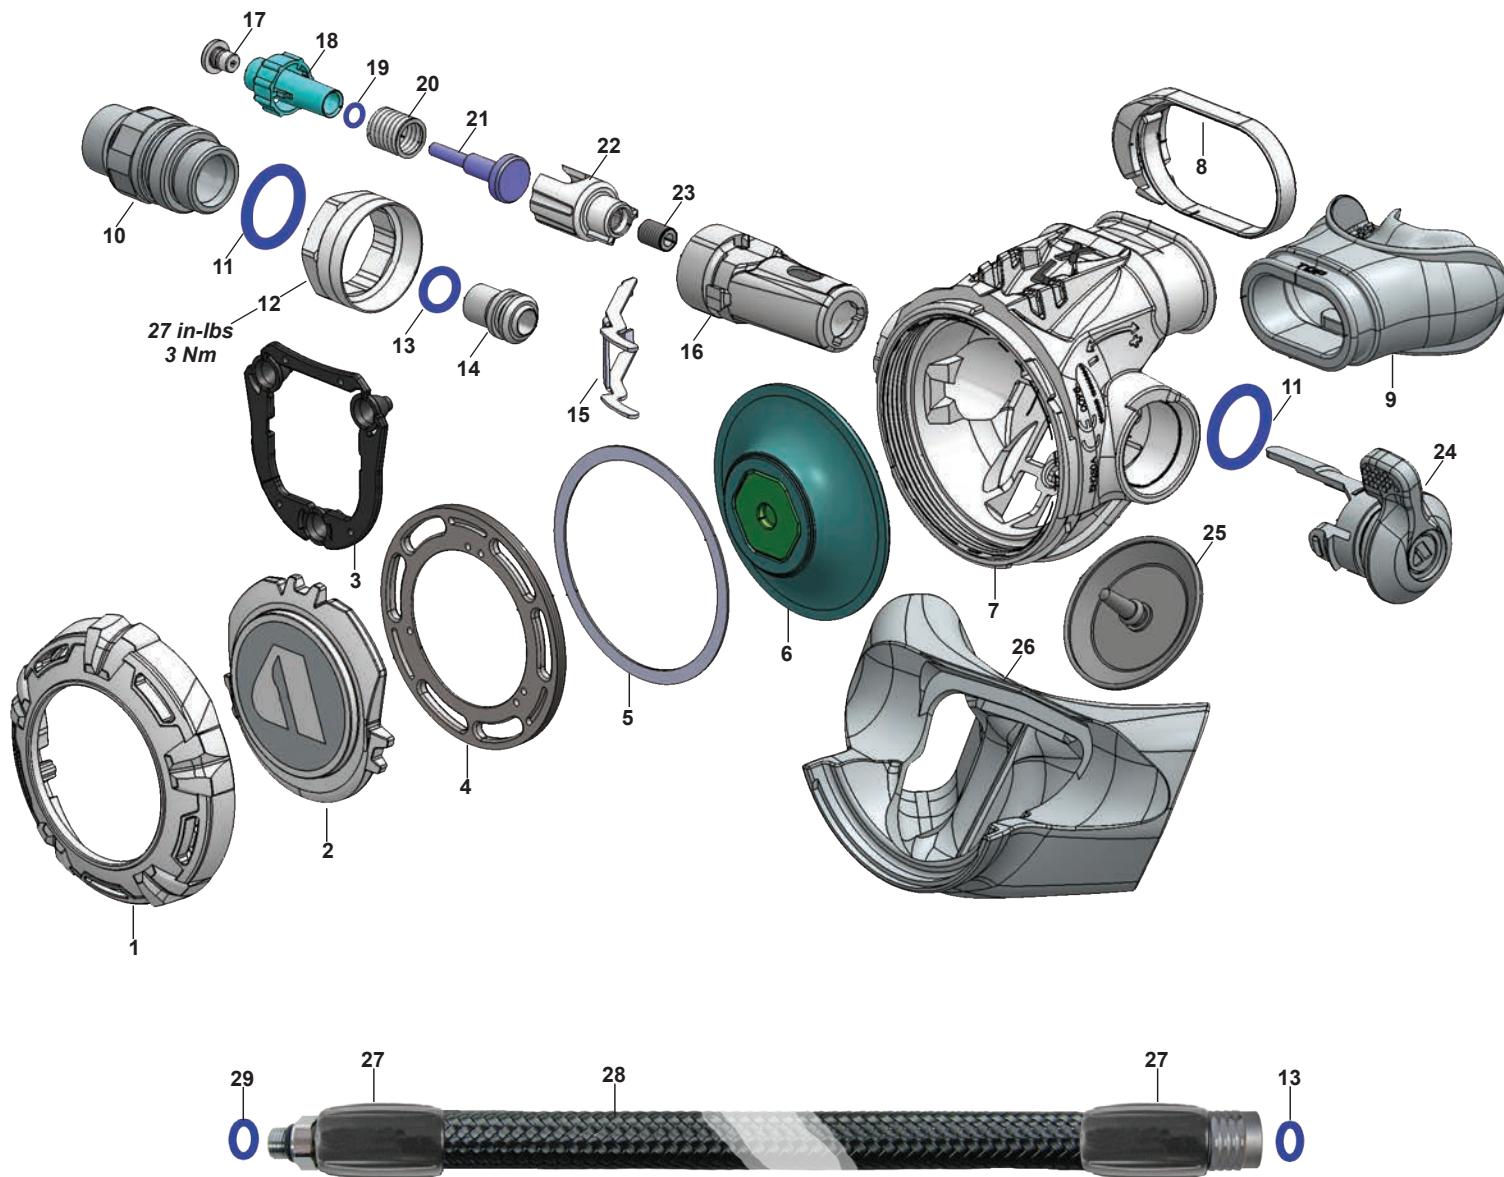

Part numbers in **BOLD ITALICS** indicate standard overhaul replacement part.

XL4+ 2019-Present
XL4 2018-Present

Key #	Part #	Description	Key #	Part #	Description
----	AP0219/AA	Flight Second Stage Repair Kit	11 ----	AP1267P	O-ring (10 pk)
----	RS118113	XL4+, Second Stage only (White)	12 ----	AP9006	Inlet Shroud
----	RS118114	XL4, Second Stage only (Black)	13 ----	AP1154P	O-ring (10 pk)
1 ----	AP9003W	Purge Clamp Ring, XL4+ (White)	14 ----	AP7563	Seat
----	AP9003	Purge Clamp Ring (Black)	15 ----	AP2035	Lever
2 ----	AP9005W	Purge Button, XL4+ (White)	16 ----	AP7581	Spindle Body
----	AP9005	Purge Button	17 ----	AP2034	MP Seat, Silicone
----	AP9005Y	Purge Button, Yellow Octo	18 ----	AP5707	Shuttle Valve
3 ----	AP7593	Purge Spring	19 ----	AP5711P	O-ring (10 pk)
4 ----	AP7577	Inner Locking Ring	20 ----	AP2021	Spring
5 ----	AP7592	Friction Ring	21 ----	AP7584	Spring Carrier
6 ----	100181	Diaphragm	22 ----	AP7582	Spindle Adjuster Sleeve
7 ----	AP9004W	Case w/Ex Tee & Valve, XL4+ (White)	23 ----	AP7570	Micro Adjuster Screw
----	AP9004	Case w/Ex Tee & Valve (Black)	24 ----	AP7579	Venturi Lever
8 ----	129154GY	Mouthpiece Clamp, XL4+ (Grey)	25 ----	AP6223	Exhaust Valve
----	129154	Mouthpiece Clamp (Black)	26 ----	AP7578GY	Exhaust Tee, XL4+ (Grey)
9 ----	AP5324GY	Mouthpiece, XL4+ (Grey)	----	AP7578	Exhaust Tee (Black)
----	AP5324K	Mouthpiece (Black)	27 ----	AP6814	Hose Protector, Short, Black
----	AP1434Y	Mouthpiece, Yellow	28 ----	AP0198	Hose, Flex, 3/8" X 29" Black w/Long Hose Protectors
10 ----	AP9002	Inlet Fitting, Shrouded	----	AP0199	Hose, Flex, 3/8" X 36" Yellow w/Long Hose Protectors
			29 ----	AP1409P	O-ring (10 pk)