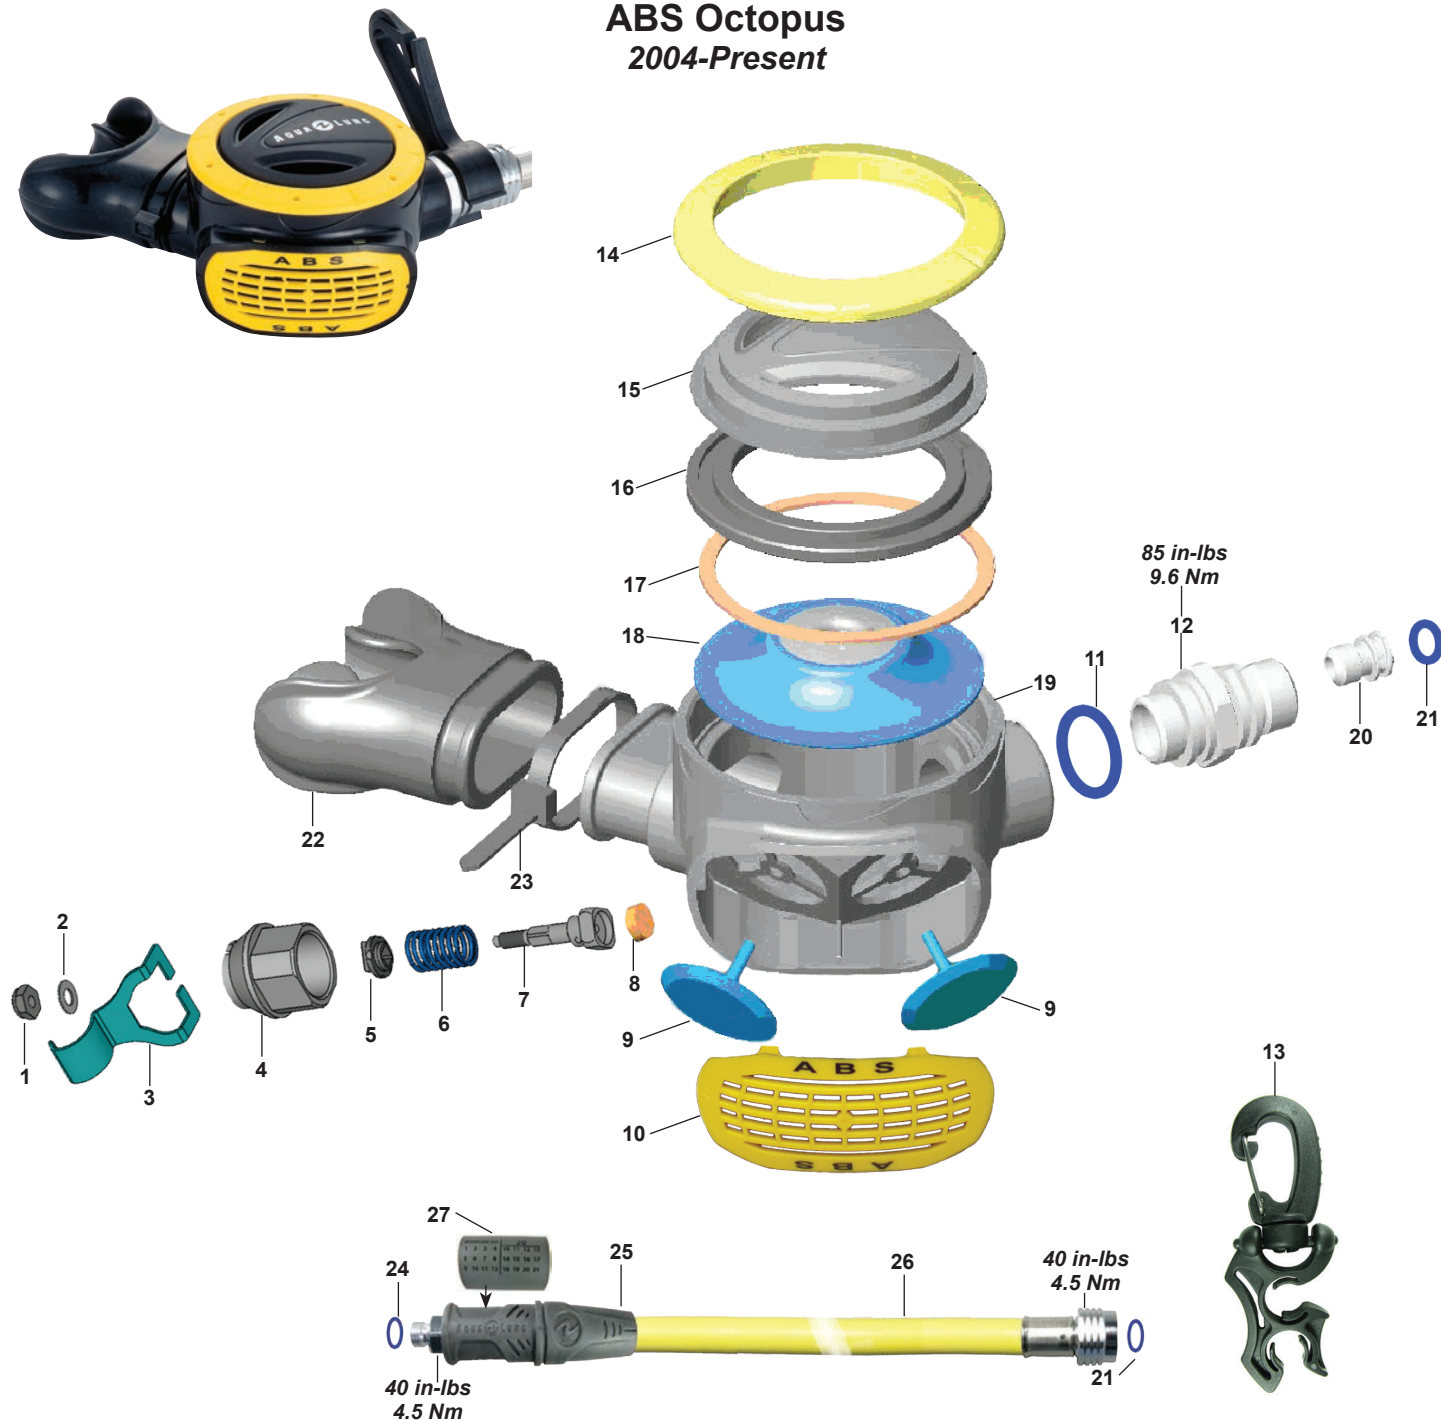

ABS Octopus 2004-Present

Key #	Part #	Description
-----	900010	Overhaul Parts Kit
1----	102510	Locknut
2----	104129	Washer
3----	116928	Lever
4----	116926	Valve Body
5----	104134	Poppet Bearing
6----	104127	Spring
7----	104122	Poppet
8----	106738	MP Seat
9----	100122	Exhaust Valves
10----	116925	Exhaust Grid
11----	820015P	O-ring (10 pk)
12----	104106	Inlet Fitting
13----	216047	Hose Retaining Clip

Key #	Part #	Description
14----	116922	Cover Ring
15----	116929	Purge Cover
16----	116923	Diaphragm Retainer
17----	107818	Diaphragm Washer
18----	116930	Diaphragm
19----	116927	Box Bottom
20----	124259	Crown/Adjustable Seat
21----	820010P	O-ring (25 pk)
22----	104138	Mouthpiece, Octopus
23----	104913	Clamp
24----	820011P	O-ring (25 pk)
25----	124570	Hose Protector, Black
26----	APF124566	MP Hose, Octopus, Yellow, 3/8" x39" w/Protector
27----	128624	Service Date Sleeve

Part numbers in **BOLD ITALICS** indicate standard overhaul replacement part