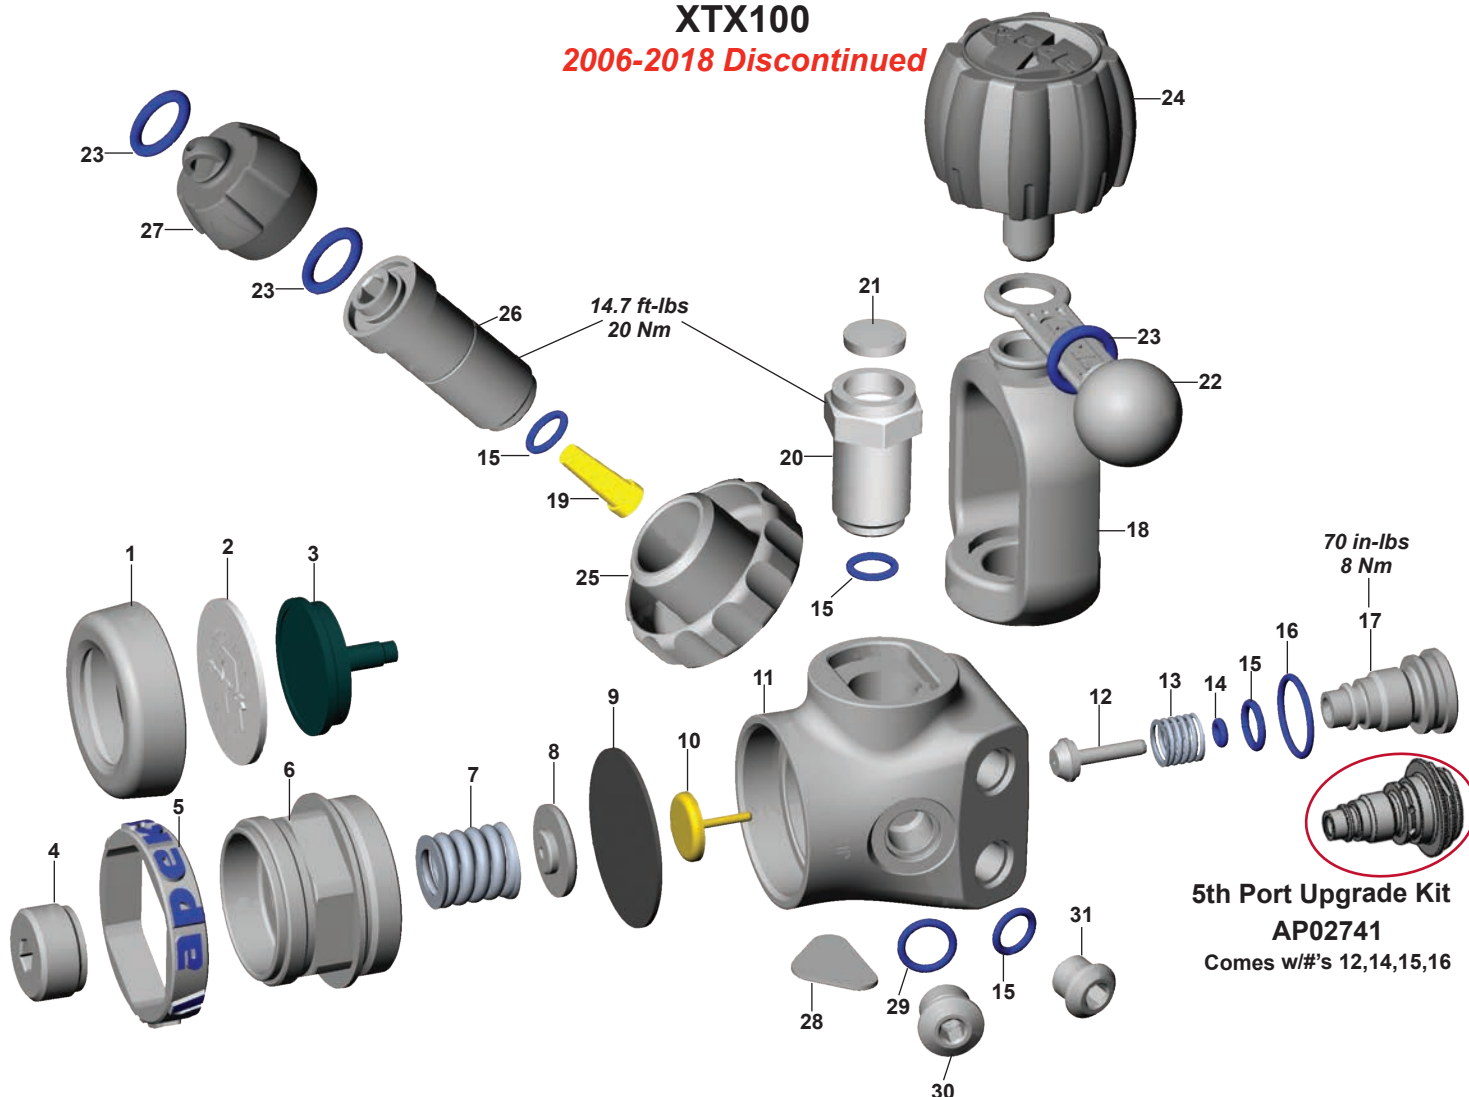

XTX100

2006-2018 Discontinued

5th Port Upgrade Kit
AP02741
Comes w/#s 12,14,15,16

WARNING: The 5th port upgrade kit **MUST NOT** be added to any older XTX100 1st stage manufactured prior to 2013. The 2013> models have a square decal on the first stage body.

NOTE: In 2013, the XTX 100 body (11) was changed. If ordering the new 2013 body make sure to order the 2013 decal for a proper fit.

Key #	Part #	Description
-----	AP0241/AA	Service Kit, Diaphragm First Stage
-----	AP0211/S	DIN Connector Kit
-----	AP02741	5th Port Upgrade Kit, 2013>XTX only
1----	AP1484/S	Environmental End CAP
2----	AP1482F1	Hydrostatic Diaphragm, XTX (3-color)
-----	AP14821	Hydrostatic Diaphragm, XTX
3----	AP1483	Hydrostatic Transmitter
4----	AP1474	Spring Adjuster
5----	AP5725	Molded Logo Ring, XTX
6----	AP14731	Diaphragm Clamp, XTX
7----	AP1475	Spring
8----	AP1476	Spring Carrier
9----	AP1478	Diaphragm
10----	AP1479	Valve Lifter
11----	AP5102F	Body, FST, 3/8" MP Port, XTX (2013>)
-----	NLA	Body, FST, 3/8" MP Port, XTX
12----	AP1419	HP Valve
13----	AP1415	Spring

Key #	Part #	Description
14----	AP1299P	O-ring (10 pk)
15----	AP1409P	O-ring (10 pk)
16----	AP1300P	O-ring (10 pk)
17----	AP5309	HP Balance Plug
18----	AP1403/S	Yoke Clamp
19----	AP1472	Conical Filter (DIN)
20----	AP1407/S	Yoke Clamp Connector
21----	AP1406	Filter, Porvair (Yoke)
22----	AP1404	Protective CAP
23----	AP1166P	O-ring (10 pk)
24----	AP7312	Yoke Clamp Screw, Comolded
25----	AP1470/S	Handwheel 300 bar
26----	AP1471/S	Handwheel Connector
27----	AP6202	Protective DIN CAP
28----	AP6308100	Decal, Body (2013)
-----	AP5014	Decal, Body
29----	AP1445P	O-ring (10 pk)
30----	AP1413	7/16" HP Blanking Plug
31----	AP1408	3/8" MP Blanking Plug

Part numbers in **BOLD ITALICS** indicate standard overhaul replacement part.