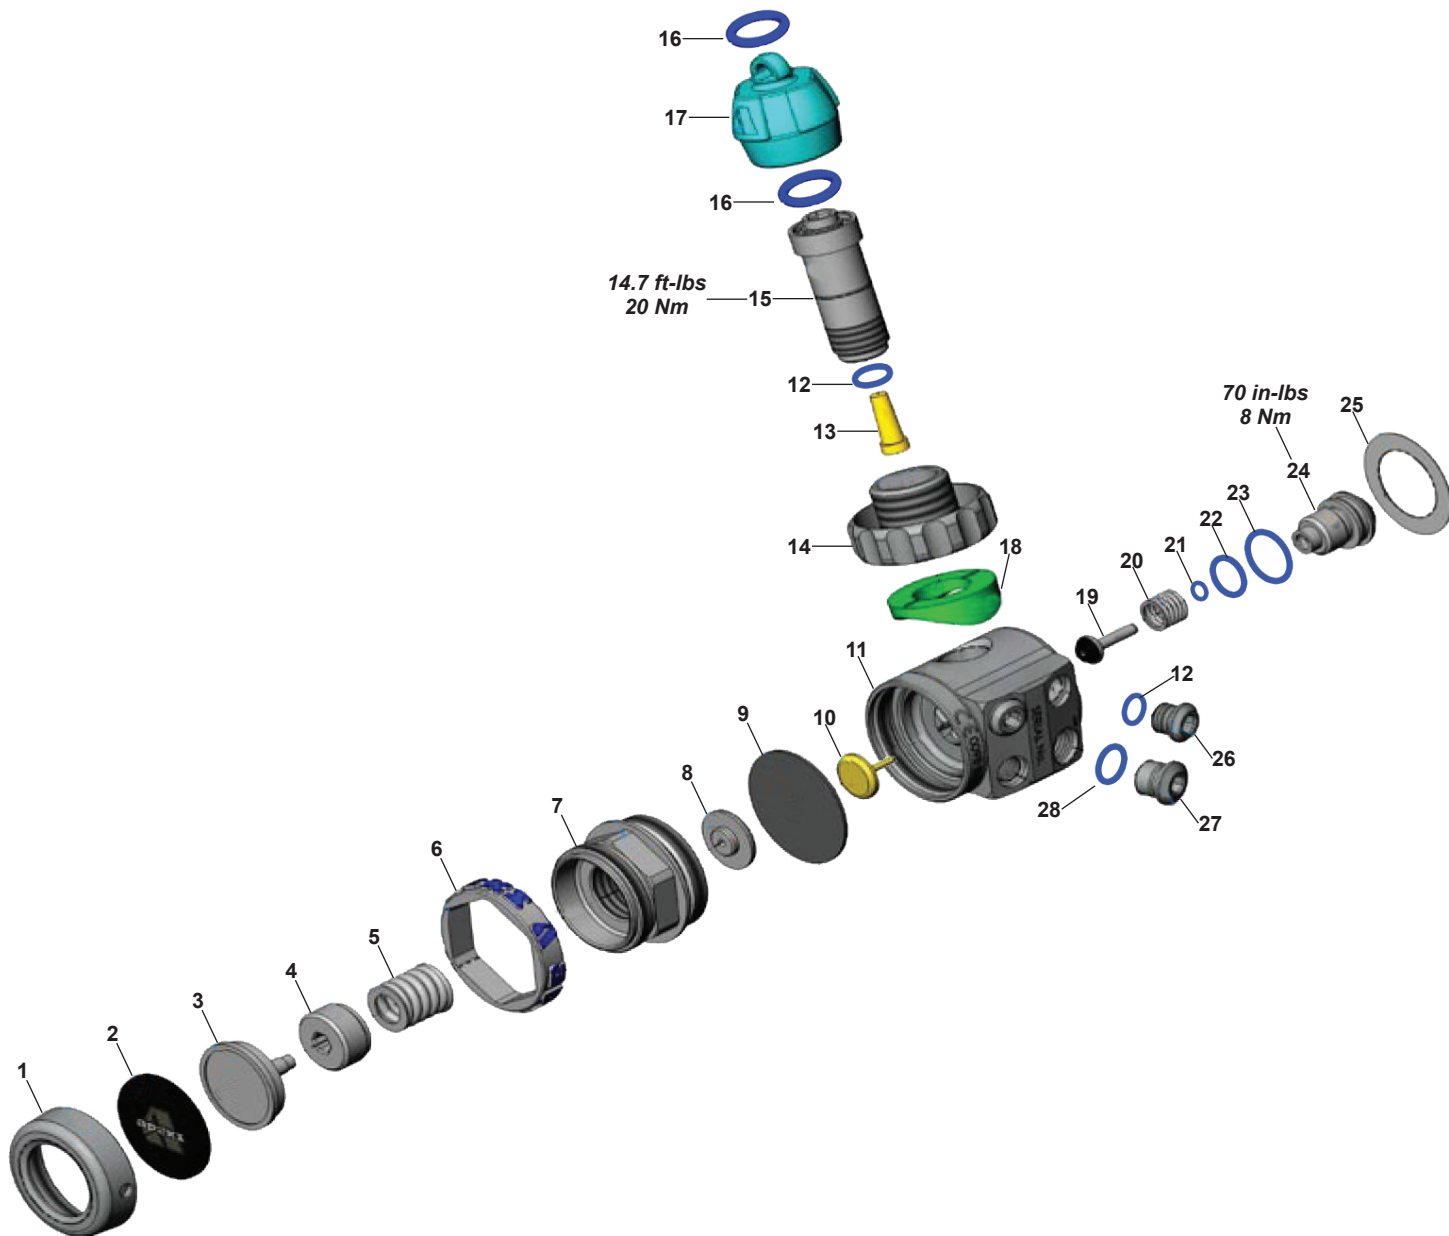

TEK 3
2007-Present

Key #	Part #	Description
-----	AP0241/AA	Service Kit, Diaphragm First Stage
-----	AP0367-1	TEK3 First Stage Set
-----	AP0211	DIN Connector Kit
1----	AP1484	Environmental End Cap, Chrome
2----	AP14821	Hydrostatic Diaphragm
3----	AP1483	Hydrostatic Transmitter
4----	AP1474	Spring Adjuster
5----	AP1475	Spring
6----	AP5725	Molded Logo Ring
7----	AP14731	Diaphragm Clamp, Chrome
8----	AP1476	Spring Carrier
9----	AP1478	Diaphragm
10----	AP1479	Valve Lifter
11----	AP5104	TEK3 LH Valve Body
----	AP5105	TEK3 RH Valve Body
12----	AP1409P	O-ring (10 pk)

Key #	Part #	Description
13----	AP1472	Conical Filter
14----	AP1470	DIN Handwheel, Chrome
15----	AP1471	Handwheel Connector, Chrome
16----	AP1166P	O-ring (10 pk)
17----	AP6202	DIN Protective Cap
18----	AP1446	Distance Piece
19----	AP1419	HP Valve
20----	AP1415	Spring
21----	AP1299P	O-ring (10 pk)
22----	AP1410P	O-ring (10 pk)
23----	AP1300P	O-ring (10 pk)
24----	AP5202	HP Balance Plug
25----	AP5106	TEK3 Decal
26----	AP1408	3/8" UNF Blanking Plug
27----	AP1413	7/16" UNF Blanking Plug
28----	AP1445P	O-ring (10 pk)

Part numbers in **BOLD ITALICS** indicate standard overhaul replacement part.