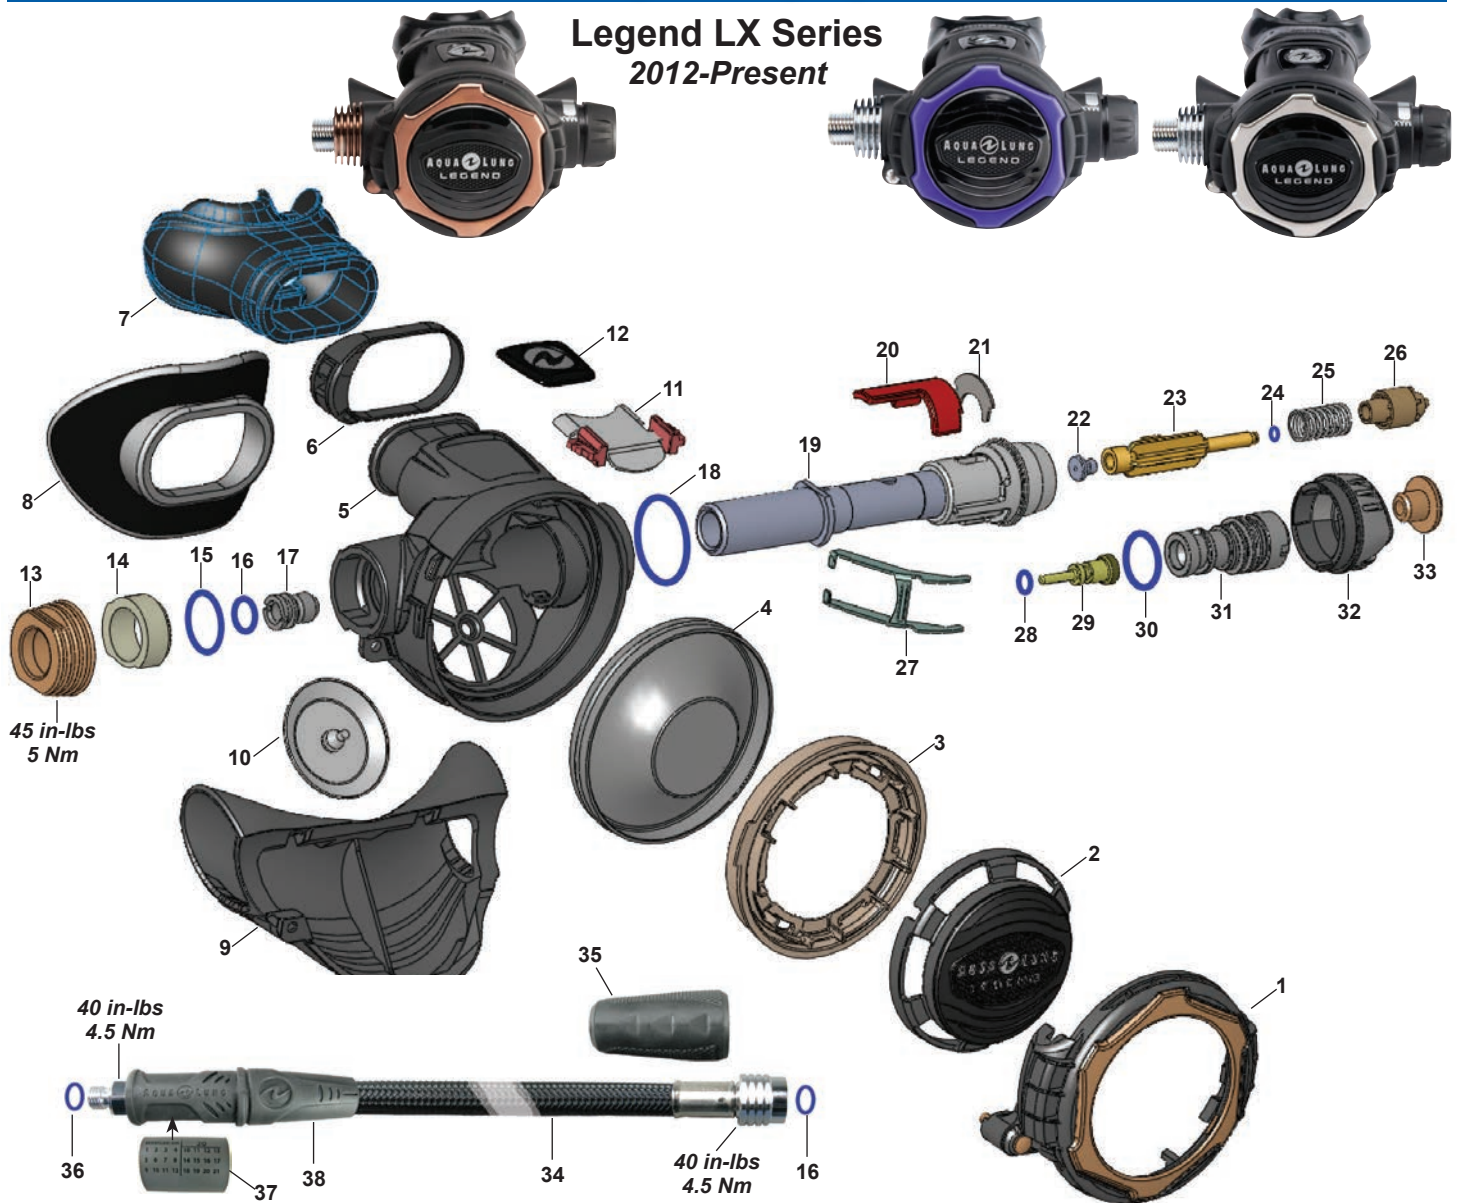

**Legend LX Series
2012-Present**

Key #	Part #	Description	Key #	Part #	Description
----	900023	Overhaul Parts Kit	16 ----	820010P	O-ring (25 pk)
----	129655	Legend LX, Second Stage Only	17	AP2033	Crown
----	129675	Legend LX Supreme, Second Stage Only	18 ----	AP1438P	O-ring (10 pk)
1	129676	Front Cover w/Locker, LX	19	129626	Valve Spindle, Comolded
----	129818	Front Cover w/Locker, LX, Twilight	20	129644	Venturi
----	129777	Front Cover w/Locker, LUX, Pnk/Gold	21	129637	Venturi Key
2	129684	Purge Cover, Black	22 ----	129638	MP Seat, Silicone
3	129656	Diaphragm Washer	23	AP2036	Shuttle Valve
4	129657	Diaphragm	24 ----	AP2041P	O-ring (10 pk)
5	129672	Case, LX, Coated	25	AP2021	Spring
----	129678	Case, LX Supreme, Coated	26	129784	Counter-balance Chamber
6	129154	Mouthpiece Clamp	27	129178	Lever
7	109438	Mouthpiece, ComfoBite	28 ----	820306	O-ring
----	104138	Mouthpiece, Standard	29	129632	Adjusting Screw
8	109512	Lip Shield, Supreme Model	30 ----	820014P	O-ring (25 pk)
9	129732	Exhaust Cover, Coated	31	129628	Cam
10	129642	Exhaust Valve, non-Supreme models	32	129634	Adjusting Knob
----	129174	Exhaust Valve, Supreme models	33	129633	Plug, LX, Chrome
11	129648	Baffle	----	129723	Plug, LUX, Pnk/Gold
12	129812	Decal, Legend	----	129749	Plug, LX Supreme, Satin
13	129631	Heat Exchanger, LX, Chrome	34	129807	MP Hose, Braided, 3/8"x 29", w/Protectors (2)
----	129726	Heat Exchanger, LUX, Pnk/Gold	35	129636	Hose Sleeve
----	129748	Heat Exchanger, LX Supreme, Satin	36 ----	820011P	O-ring (25 pk)
14	129652	Spacer	37 ----	128624	Service Date Sleeve
15 ----	820015P	O-ring (10 pk)	38	127859	Hose Protector, Black (for Braided hose)

Part numbers in **BOLD ITALICS** indicate standard overhaul replacement part