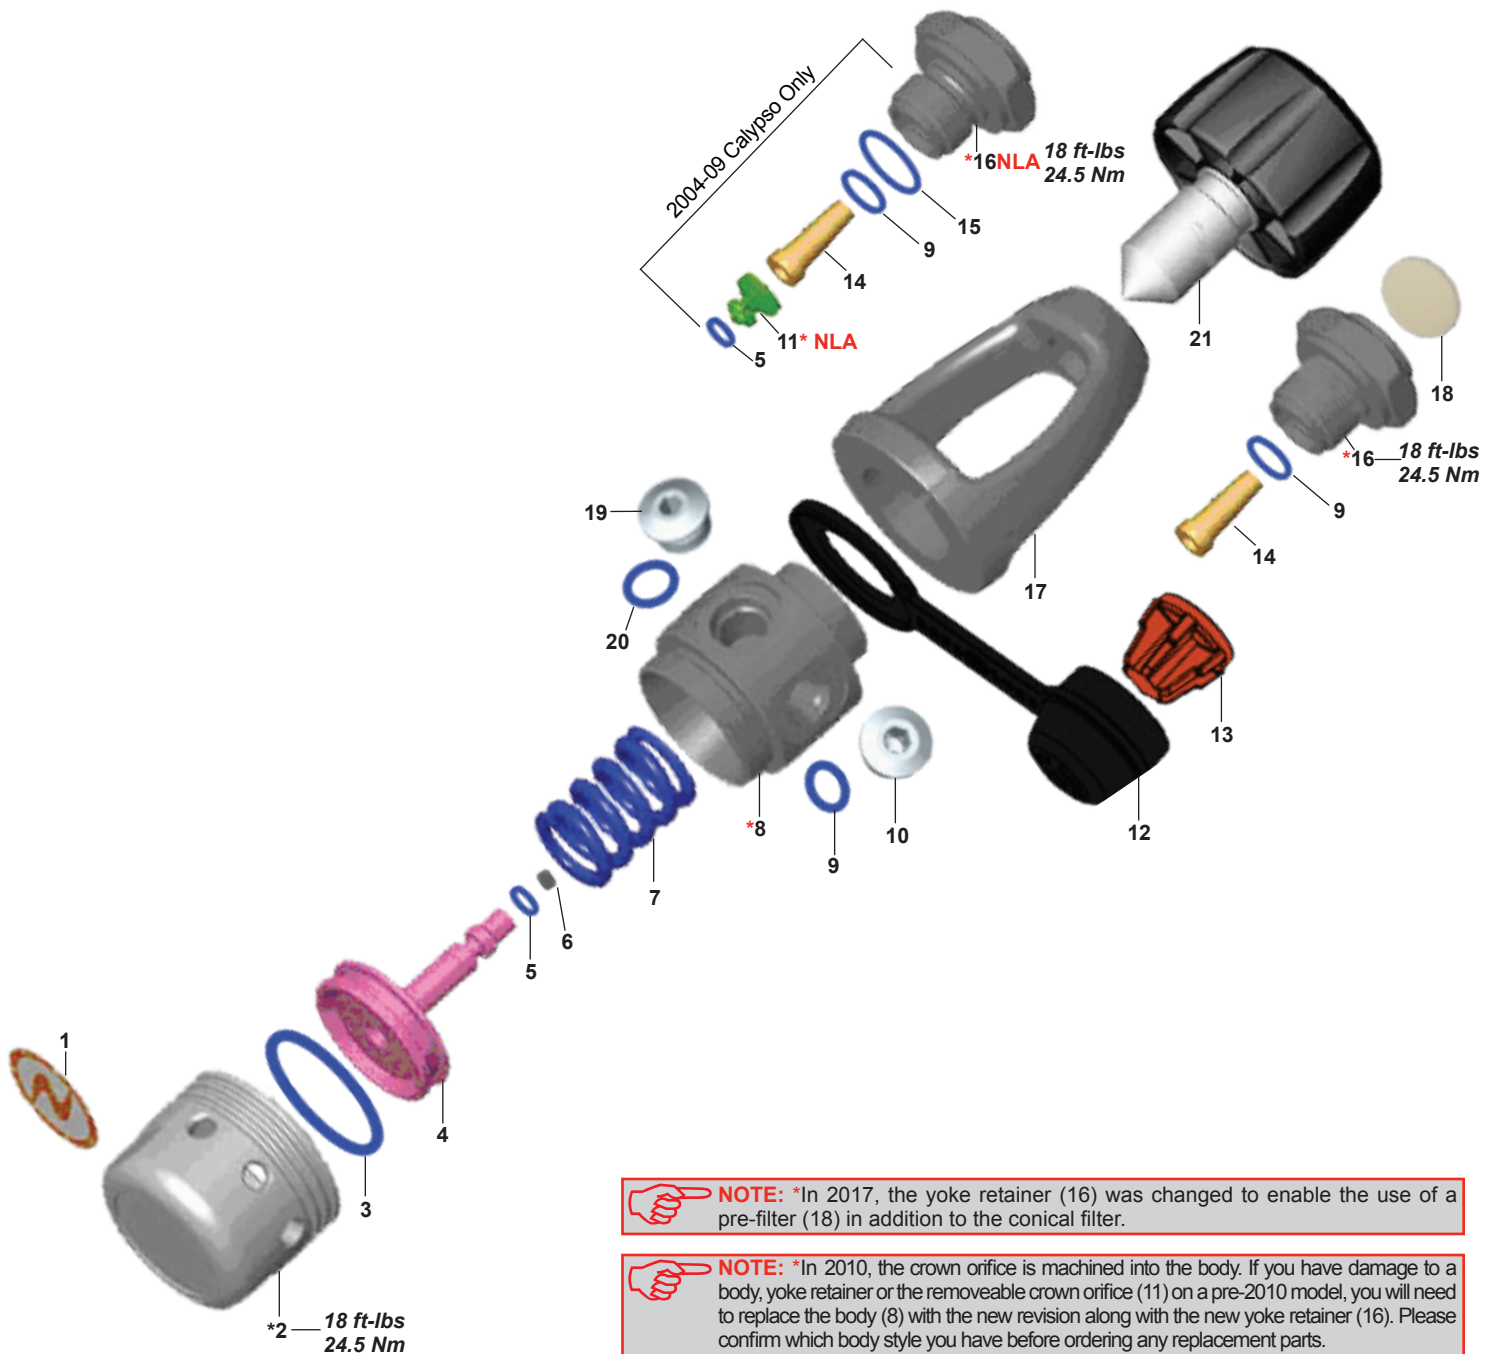

Calypso Series 2004-Present

NOTE: *In 2017, the yoke retainer (16) was changed to enable the use of a pre-filter (18) in addition to the conical filter.

NOTE: *In 2010, the crown orifice is machined into the body. If you have damage to a body, yoke retainer or the removeable crown orifice (11) on a pre-2010 model, you will need to replace the body (8) with the new revision along with the new yoke retainer (16). Please confirm which body style you have before ordering any replacement parts.

Key #	Part #	Description
-----	<i>RG911116</i>	Overhaul Parts Kit
-----	128705	First Stage, Calypso, Yoke
1 ----	128657	Decal, Aqua Lung Logo, Orange
-----	125713	Decal, Aqua Lung Logo
2 ----	125419	Piston cap, Chrome w/Logo, 2017
3 ----	<i>820062P</i>	O-ring (10 pk)
4 ----	125717	Piston
5 ----	<i>820007P</i>	O-ring (20 pk)
6 ----	<i>106726</i>	HP Seat
7 ----	106771	Spring
8 ----	128658	Body, Calypso, Chrome
9 ----	<i>820011P</i>	O-ring (25 pk)

Key #	Part #	Description
10 ----	103133	Plug, MP Port, 3/8 inch
11 ----	<i>NLA</i>	Crown Orifice (only used on pre-2010 model)
12 ----	125401	Yoke Washer/Dust Cap, 2017
13 ----	125402	Insert, Yoke Dust Cap, 2017
14 ----	<i>129151</i>	Filter
15 ----	<i>820015P</i>	O-ring (10 pk)
16 ----	125408	Yoke Retainer, 2017 Calypso
17 ----	106843	Yoke, Satin
-----	124611	Yoke, Bright Chrome
18 ----	<i>AP1406</i>	Pre Filter, 2017
19 ----	103137	Plug, HP Port, 7/16 inch
20 ----	<i>957004P</i>	O-ring (25 pk)
21 ----	128631	Yoke Screw
-----	107508	Yoke Screw, Green, Nitrox, O₂

Part numbers in **BOLD ITALICS** are included in the service kit