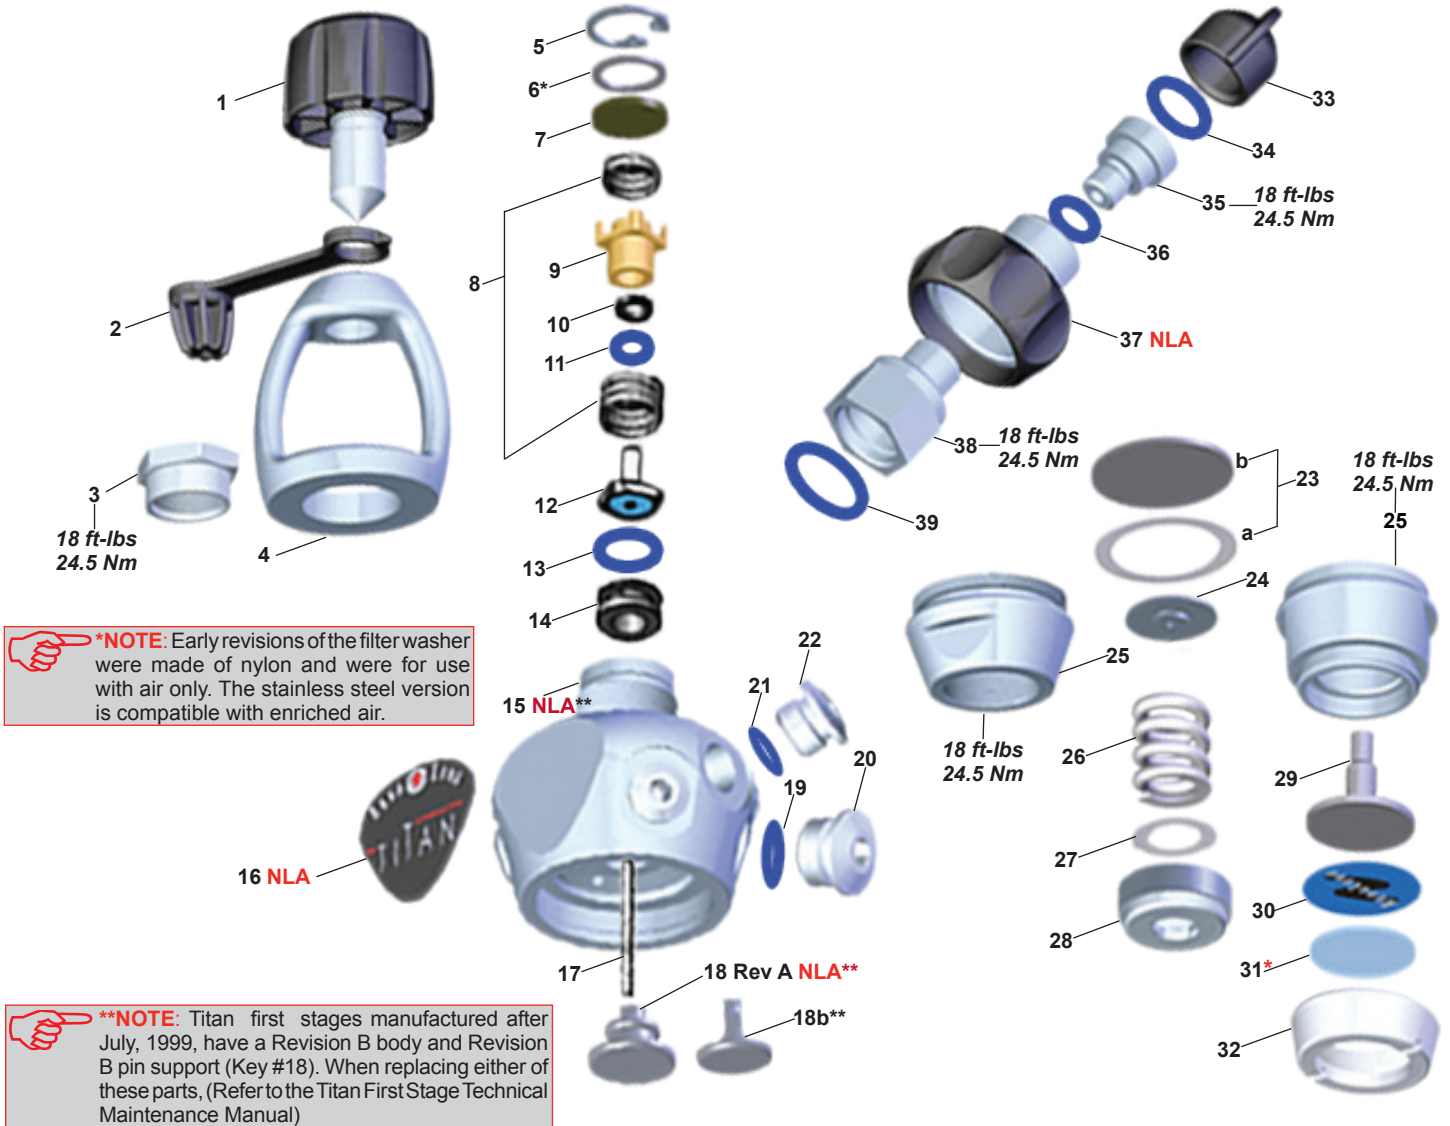

Titan Series

1999-2008 Discontinued

*NOTE: Early revisions of the filter washer were made of nylon and were for use with air only. The stainless steel version is compatible with enriched air.

**NOTE: Titan first stages manufactured after July, 1999, have a Revision B body and Revision B pin support (Key #18). When replacing either of these parts, (Refer to the Titan First Stage Technical Maintenance Manual)

Key #	Part #	Description
	RG911115	Overhaul Parts Kit
	100525	Dry Environmental Kit (Complete)
	NLA	DIN Adapter Kit, Titan
1	128631	Yoke Screw
2	124555	Dust Cap
3	103162	Yoke Retainer
4	106843	Yoke
5	863051	Circlip
6	124628	Washer, Stainless (see *NOTE)
7	105106	Filter
8	101509	Spring Kit (includes both springs)
9	105324	Spring Block
10	119129	Backup Ring
11	820080P	O-ring (25 pk)
12	105940	HP Seat
13	820038P	O-ring (20 pk)
14	106027	Crown
15	NLA	Body, Rev. B
16	NLA	Decal, Titan
17	102002	Pin
18	NLA	Pin Support, Rev. A (see **NOTE)
	101569	Pin Support Rev. B (see **NOTE)

Key #	Part #	Description
19	957004P	O-ring (7/16" HP Port) (25 pk)
20	103137	Port Plug, HP
21	820011P	O-ring (3/8" Port) (25 pk)
22	103133	Port Plug, MP
23	103425	Diaphragm w/Thrust Washer
24	124560	Spring Pad
25	103104	Spring Retainer
	106317	Spring Retainer (Dry)
26	106356	Spring
27	845097	Washer
28	106026	Adjustment Screw
29	106319	Piston
30	106338	Decal
31	106337	Diaphragm, External
32	106318	Diaphragm Retainer
33	107441	Protector Cap, DIN Connector
34	820094P	O-ring (20 pk)
35	106056	Handwheel Retainer
36	820072P	O-ring (20 pk)
37	NLA	Handwheel
38	103174	DIN Adapter
39	820017P	O-ring (10 pk)

Part numbers in **BOLD ITALICS** indicate standard overhaul replacement part