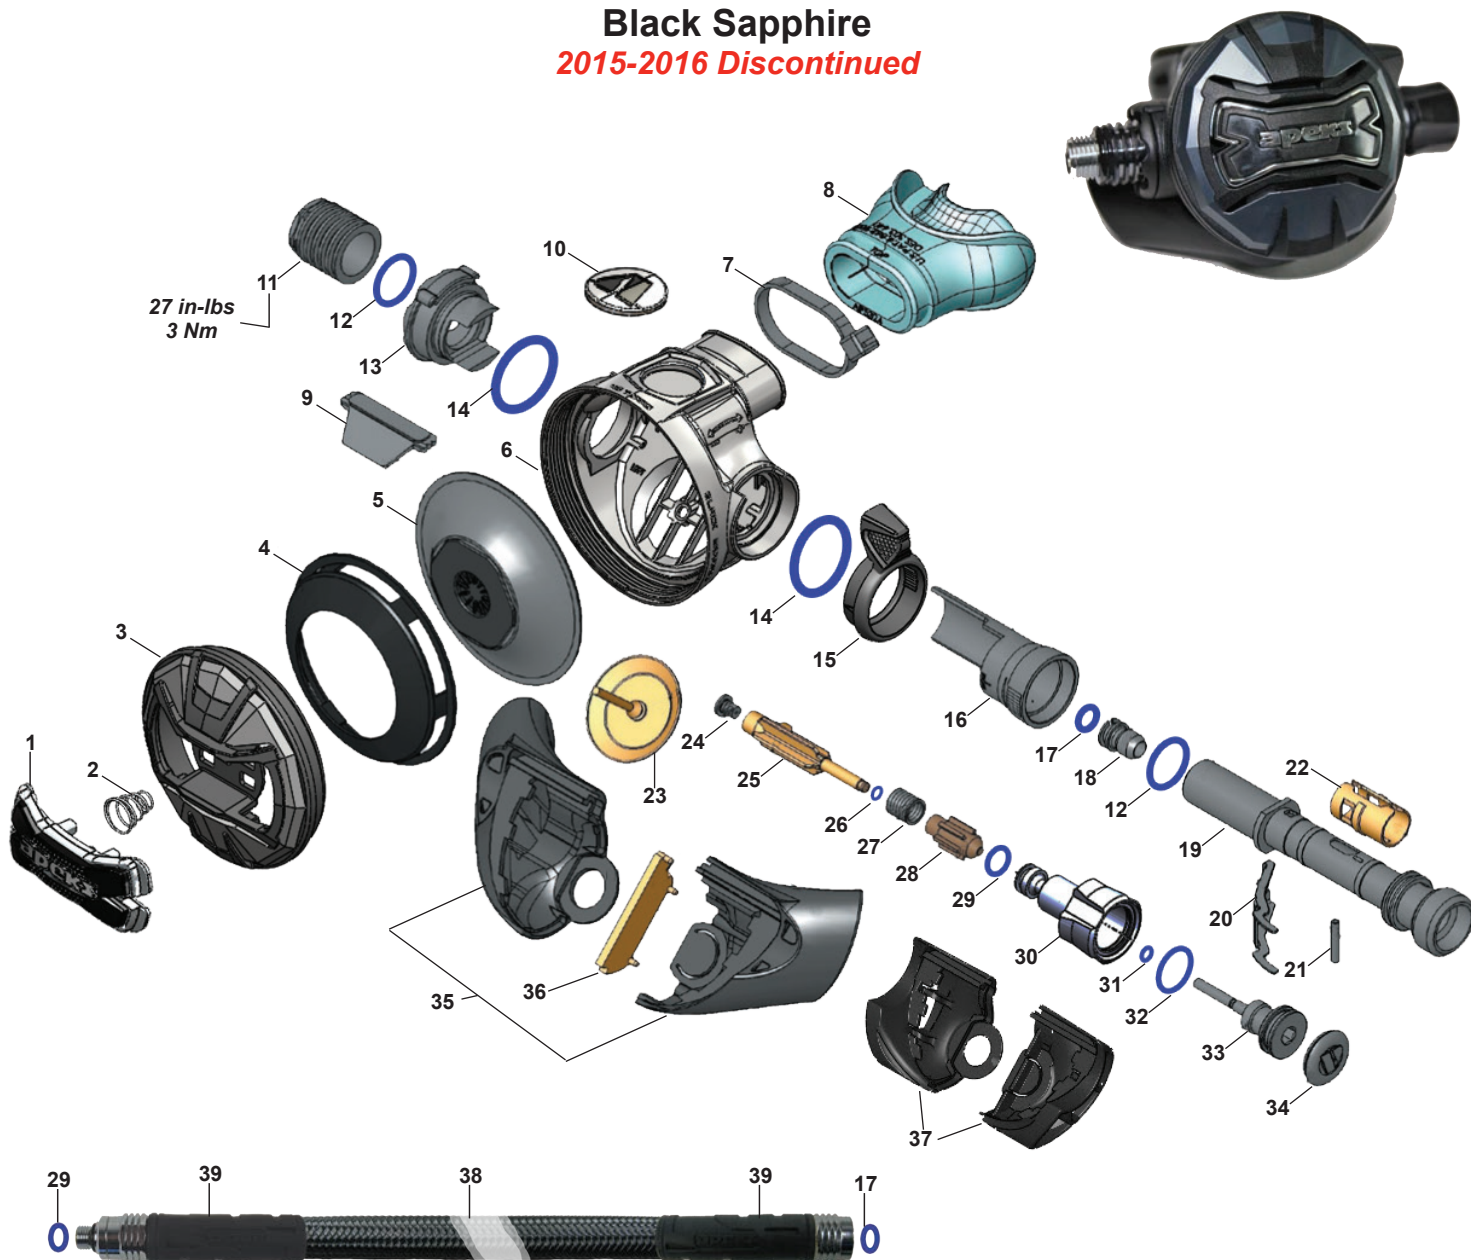

Black Sapphire

2015-2016 Discontinued

Key #	Part #	Description	Key #	Part #	Description
-----	AP0219/AA	Universal Second Stage Repair Kit	20	AP2035	Lever
1	AP0624BS	Purge Button w/Spring, Blk Sapphire	21	AP1151	Spring Pin
2	AP6222	Spring	22	AP6215	Spindle Collar
3	AP7314	Case Cover, Blk Sapphire	23	AP6223	Exhaust Valve
4	AP5802	Diaphragm Cover, Black	24	AP2034	MP Seat, Silicone
5	AP5803	Diaphragm	25	AP2036	Shuttle Valve
6	AP7317	Case	26	AP2041P	O-ring (10 pk)
7	104913	Mouthpiece Clamp	27	AP2021	Spring
8	AP5324K	Comfobite Mouthpiece	28	AP2038SQ	Counter-Balance Cylinder
9	AP2037	Deflector	29	AP1409P	O-ring (10 pk)
10	AP7318	Decal	30	AP7316	Adjusting Screw
11	AP5013PVD	Heat Exchanger, PVD	31	AP5711P	O-ring (10 pk)
12	AP1267P	O-ring (10 pk)	32	AP1159P	O-ring (10 pk)
13	AP6211	Blanking Piece	33	AP6578	Spring Adjuster
14	AP1438P	O-ring (10 pk)	34	AP5830	Plug
15	AP6309	Venturi Lever	35	AP6220K	Large Exhaust Tee, Set
16	AP6213	Venturi Lever Body	36	AP6230	Exhaust Rib
17	AP1154P	O-ring (10 pk)	37	AP6219K	Small Exhaust Tee, Set
18	AP2033	Seat	38	AP0198DSW	Hose, Double Swivel 3/8" X 30"
19	AP6216	Valve Spindle, Chrome	39	AP1461	Hose Protector, Black (for Swivel Flex Hose)

Part numbers in **BOLD ITALICS** indicate standard overhaul replacement part.