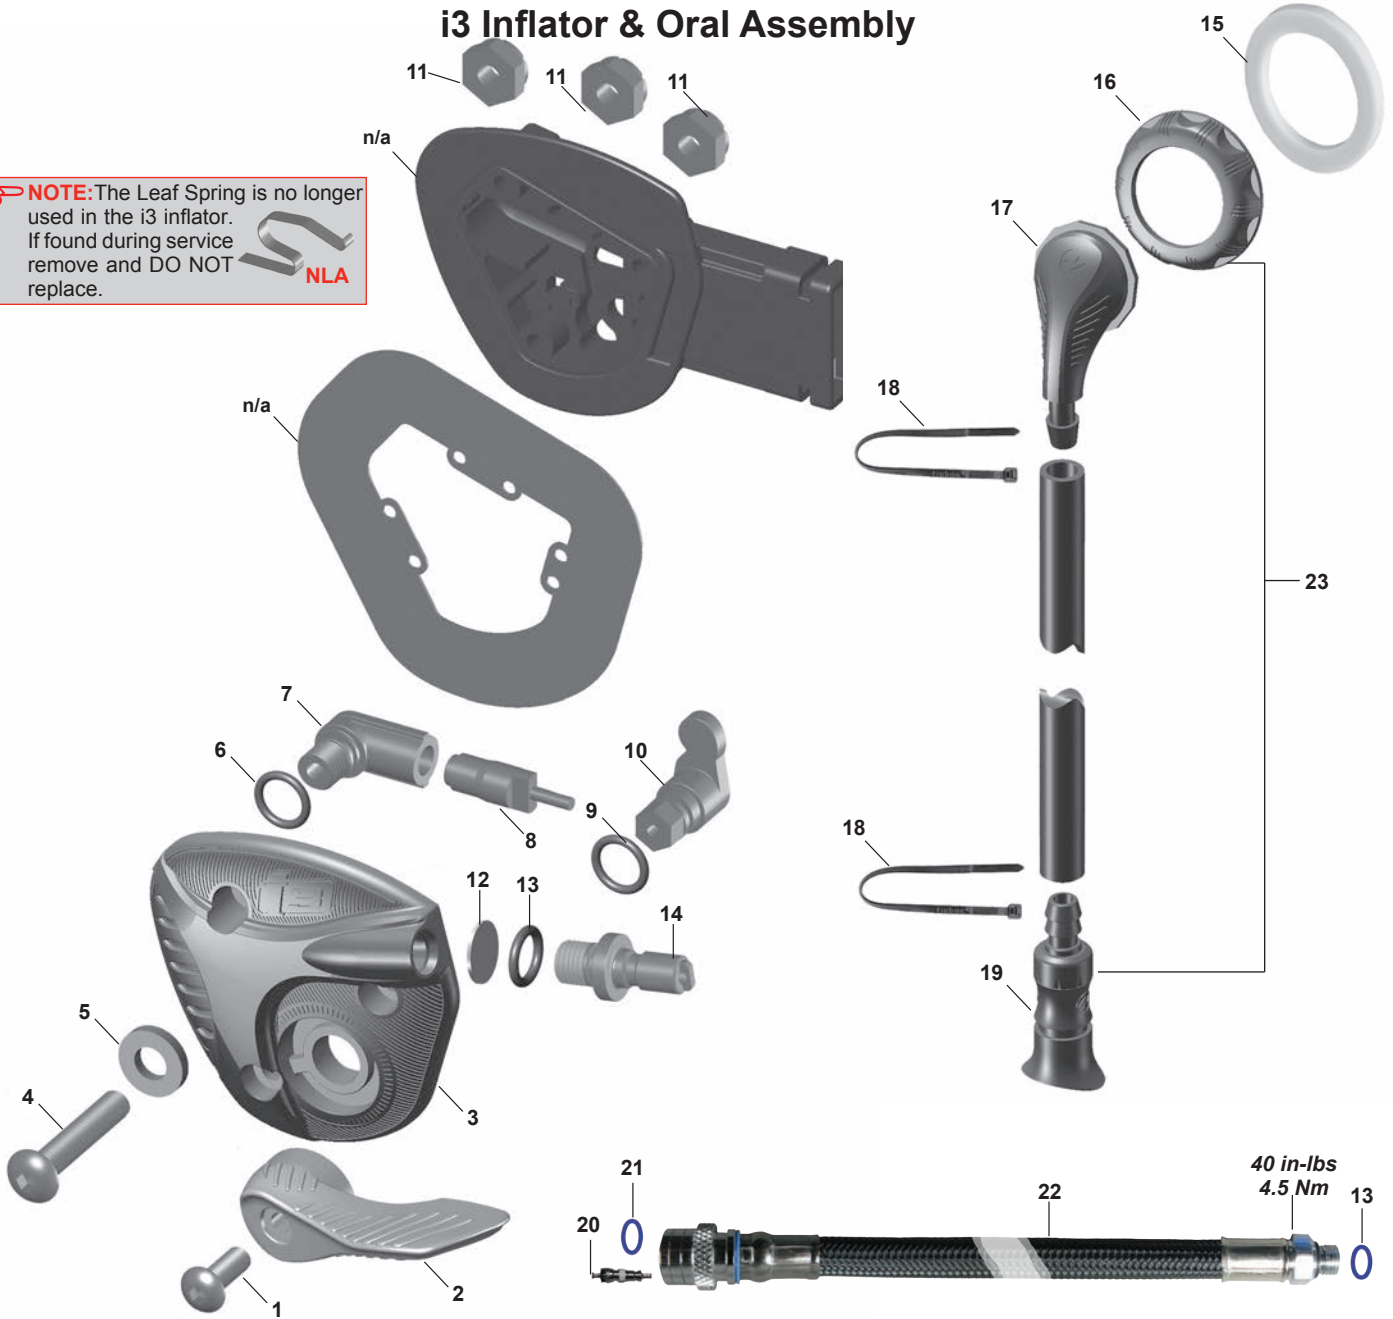

i3 Inflator & Oral Assembly

NOTE: The Leaf Spring is no longer used in the i3 inflator. If found during service remove and DO NOT replace.

Key #	Part #	Description
-----	900020	Service Kit, i3 Inflator
1----	15454	Screw, 10-32X.5
2----	15414	Handle, i3 Inflator, Red
-----	15446	Handle, i3 Inflator, Twilight
-----	15433	Handle, i3 Inflator, Pink
-----	15434	Handle, i3 Inflator, Grey
3----	15436	Body Out with Grey Labels
-----	15439	Body Out with Black Labels
4----	15453	Screw, 10-32X1
5----	15426	Washer, Screw Seal
6----	820010P	O-ring (25 pk)
7----	15417	Valve Retainer, Elbow
8----	15504	Valve Core
9----	15445P	Quad-ring (10 pk)
10----	15415	Lever, i3 Inflator

Key #	Part #	Description
11----	15425	Nut, Nylock, 10-32
12----	15628	Powerline Filter
13----	820011P	O-ring (25 pk)
14----	090018	Quick Disconnect Plug with O-ring
15----	15309	Gasket
16----	15763	Collar
17----	15427	Elbow
18----	15719	Clamp
19----	15429	Mouthpiece/Valve, Oral Inflator Assy
20----	778565	Valve Core
21----	820043P	O-ring (10 pk)
22----	45827	MP Braided Inflator Hose, 27" (SM)
-----	45833	MP Braided Inflator Hose, 33" (M, ML, L)
-----	45836	MP Braided Inflator Hose, 36" (XL)
-----	45840	MP Braided Inflator Hose, 40" (XXL)
23----	42773	i3 Oral Inflator, Complete (items 16-19)

Part numbers in **BOLD ITALICS** indicate standard overhaul replacement part.