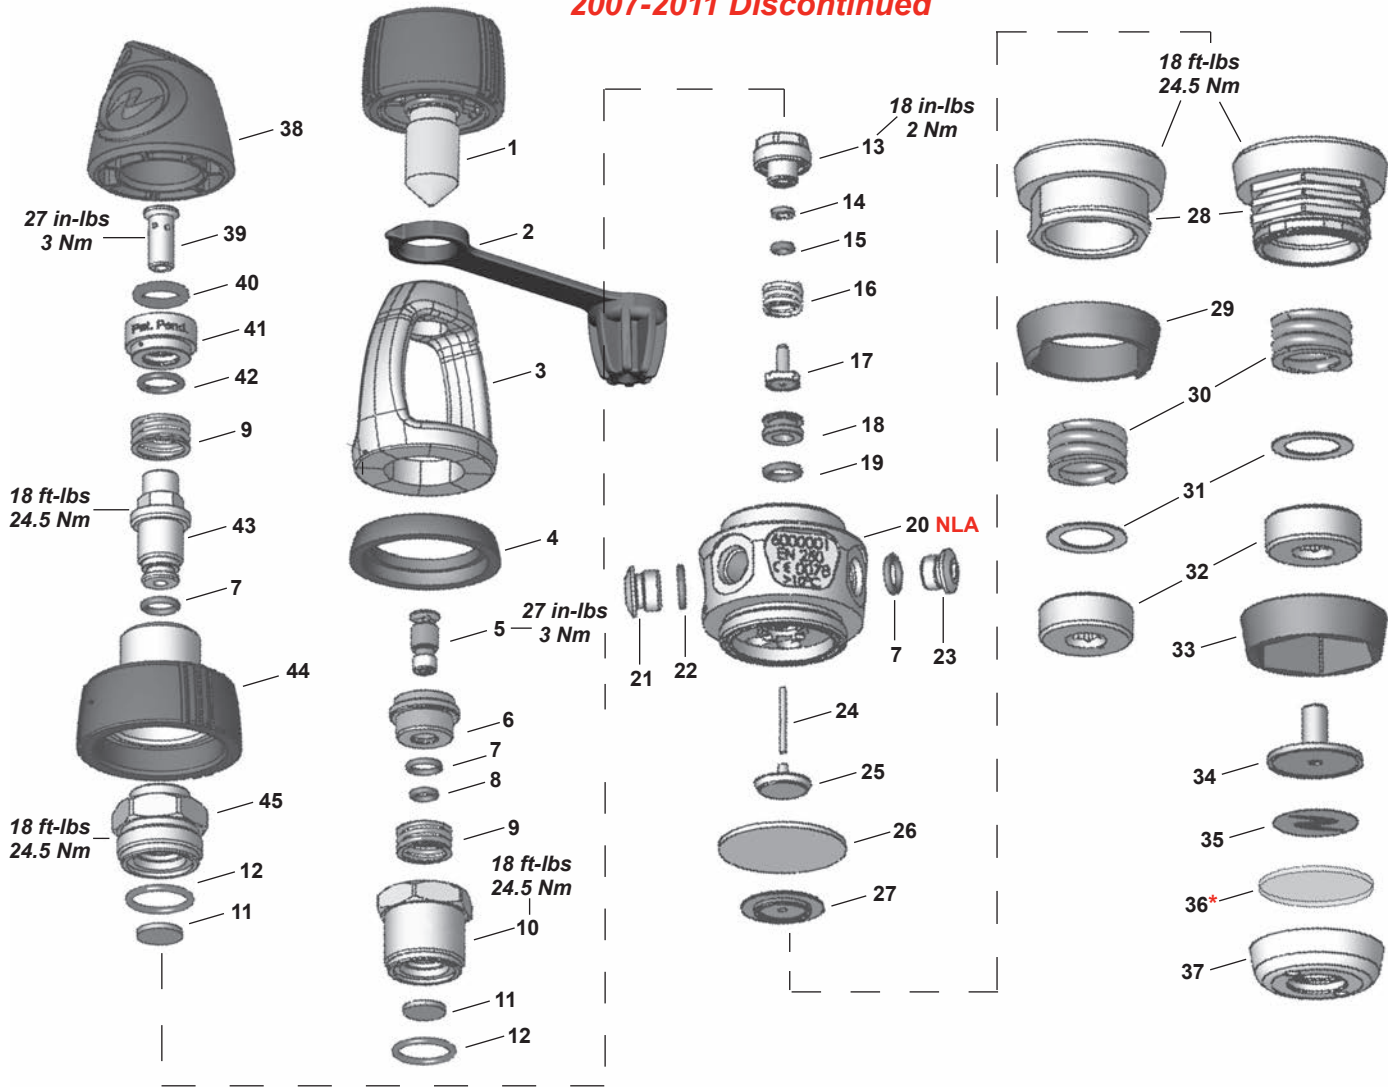

Kronos Series 2007-2011 Discontinued

Key #	Part #	Description

----- **RG911117**   **Overhaul Parts Kit (Yoke and DIN)**

1	127574	Yoke Screw
2	124555	Dust Cap
3	106843	Yoke
4	127575	Yoke Ring
5	129207	Yoke Valve
6	129205	Yoke Crown
7	820011P	O-ring (25 pk)
8	820009P	O-ring (10 pk)
9	129204	Spring
10	127576	Yoke Retainer
11	105106	Filter
12	820016P	O-ring (10 pk)
13	127562	Balance Chamber
14	119129	Back-up Ring
15	820080P	O-ring (25 PK)
16	122244	Spring
17	105940	HP Seat
18	127585	Crown
19	820038P	O-ring (20 pk)
20	NLA	Body, Kronos
21	103137	Plug, HP Port, 7/16 inch
22	820072P	O-ring (20 pk)
23	103133	Plug, MP Port, 3/8 inch

Key #	Part #	Description

24	127564	Pin
25	127563	Pin Support
26	119159	Diaphragm
27	127565	Spring Pad
28	127583	Spring Retainer
	127577	Spring Retainer, Dry
29	127586	Washer, Std Retainer
30	127567	Spring
31	127568	Washer
32	127566	Adjustment Screw
33	127587	Washer, Dry Retainer
34	127581	Piston
35	125713	Decal, Aqua Lung Logo
36	127579	Diaphragm, Secondary* (Not included in Service Kit)
37	127582	Diaphragm Retainer
38	129216	DIN ACD Cap
39	129202	DIN Shutter Valve
40	820094P	O-ring (20 pk)
41	129203	DIN Shutter Crown
42	820322P	O-ring (10 pk)
43	127573	DIN Screw
44	127571	DIN Handwheel
45	127572	Filter Holder

Part numbers in **BOLD ITALICS** indicate standard overhaul replacement part