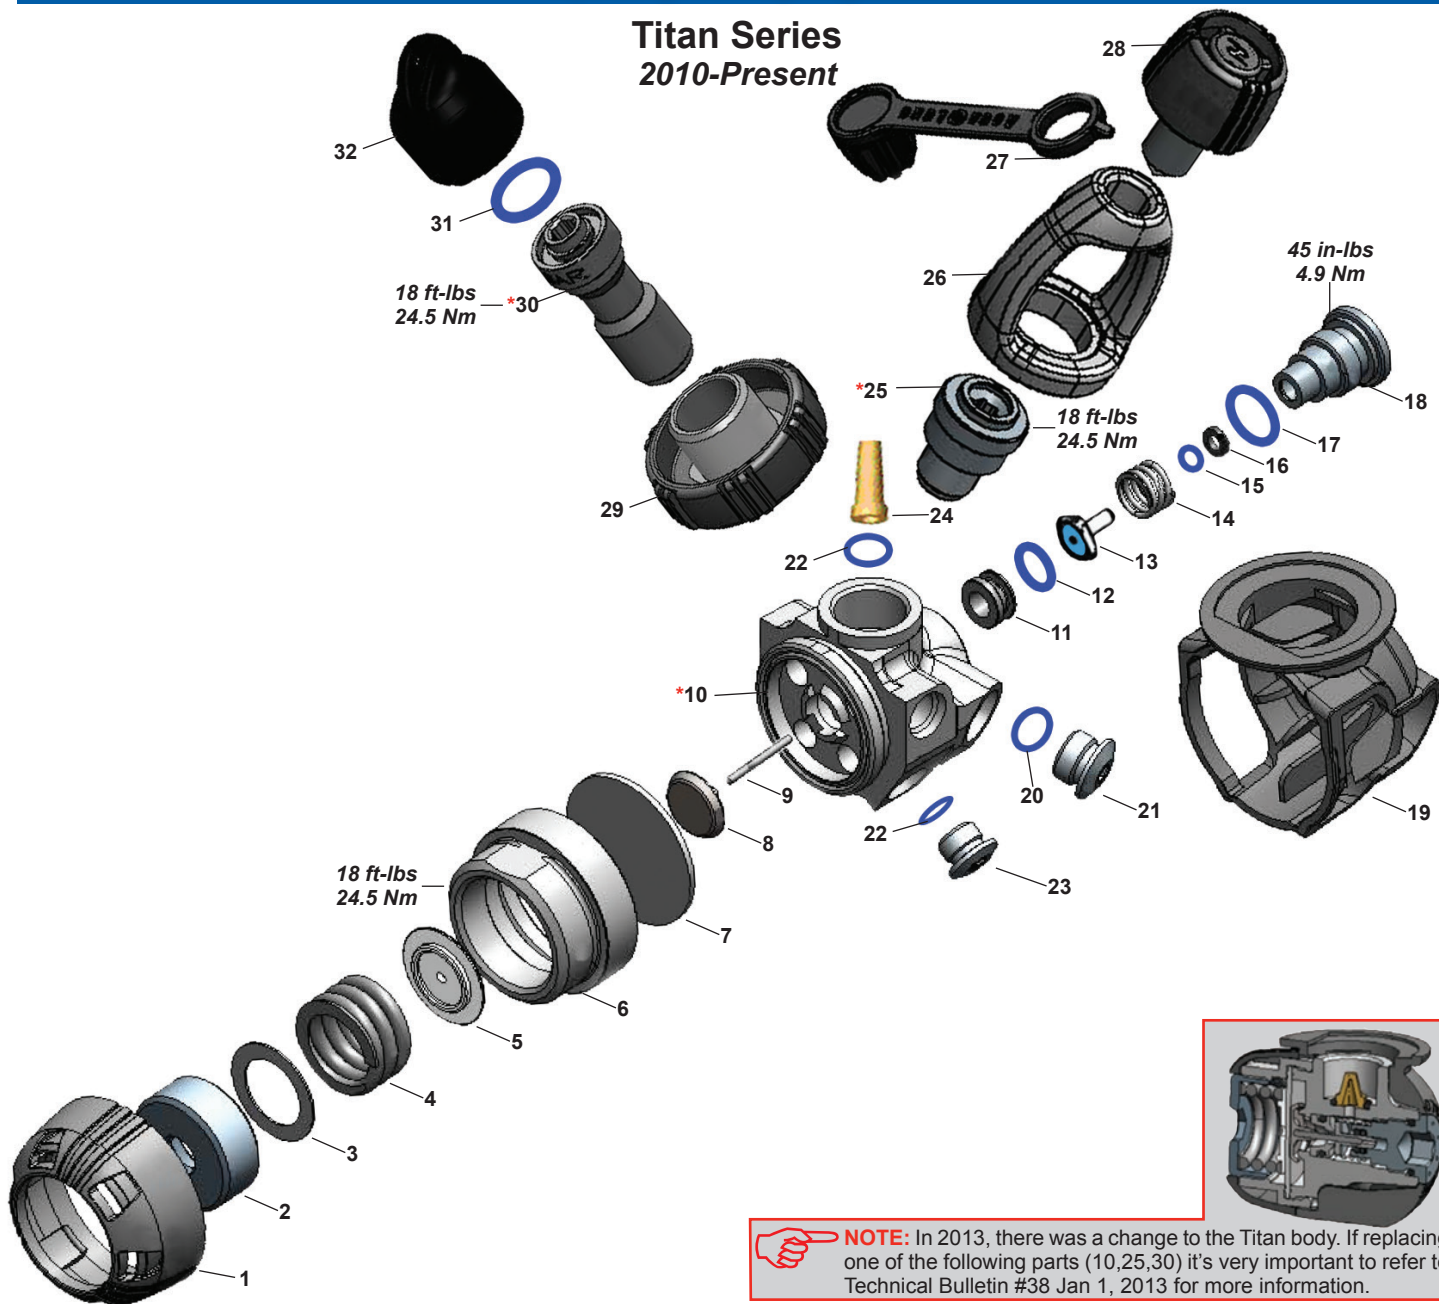

Part numbers in **BOLD ITALICS** indicate standard overhaul replacement part

Titan Series 2010-Present

NOTE: In 2013, there was a change to the Titan body. If replacing one of the following parts (10,25,30) it's very important to refer to Technical Bulletin #38 Jan 1, 2013 for more information.