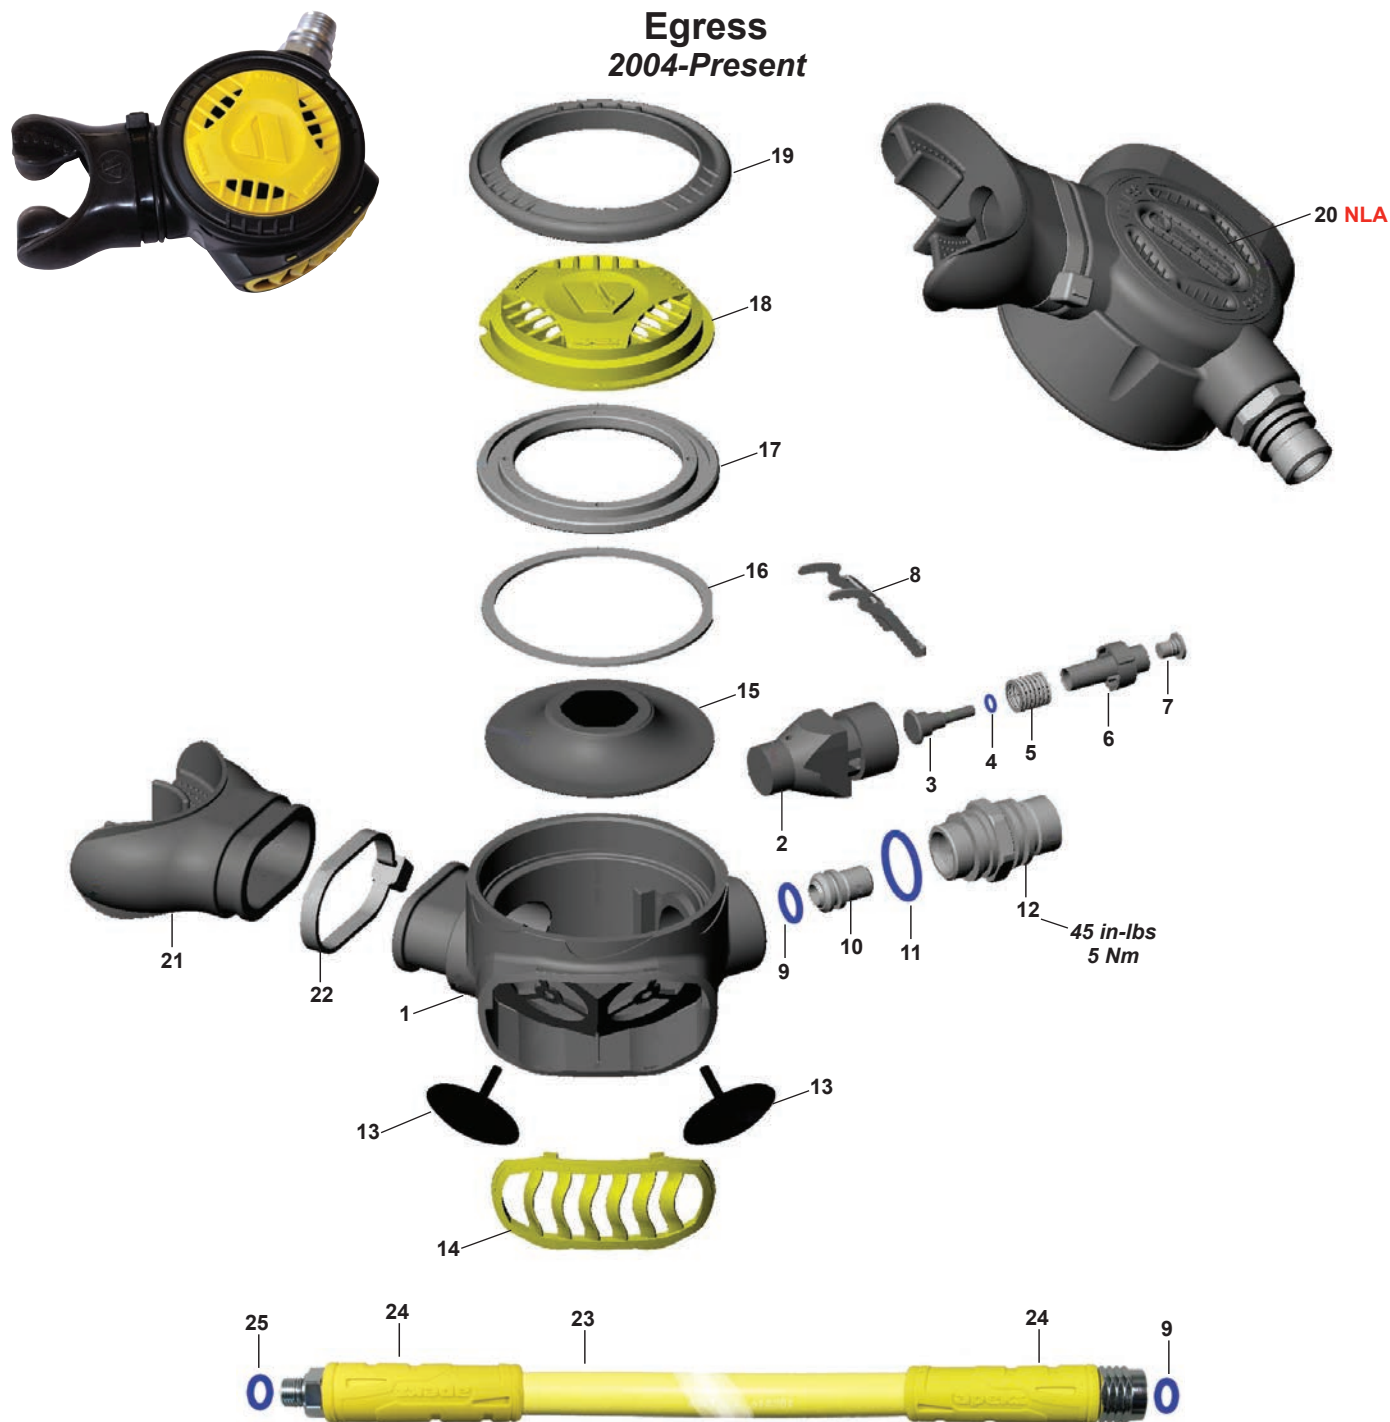

Egress 2004-Present

Key #	Part #	Description

-----	AP0219/AA	Universal Second Stage Repair Kit
1----	AP7550	Egress Case
2----	AP7560	Egress Spindle Body
3----	AP7562	Egress Spring Carrier
4----	AP5711P	O-ring (10 pk)
5----	AP2021	Valve Spring
6----	AP5707	Egress Shuttle Valve
7----	AP2034	MP Seat, Silicone
8----	AP2035	Lever
9----	AP1154P	O-ring (10 pk)
10----	AP7563	Egress Valve Seat
11----	AP1267P	O-ring (10 pk)
12----	AP7561	Egress Inlet Fitting

Key #	Part #	Description

13----	100122	Exhaust Valve
14----	AP7558	Egress Exhaust Gate
15----	AP7553	Egress Diaphragm
16----	AP7554	Egress Friction Ring
17----	116923	Inner Locking Ring
18----	AP7556	Egress Front Cover
19----	AP7557	Egress Front Locking Ring
20----	NLA	Egress Decal
21----	104138	Mouthpiece
22----	104913	Mouthpiece Clamp
23----	AP0206	Hose, MP, Octopus, Yellow, 3/8" X 36"
24----	AP1461Y	Hose Protector, Yellow (Std.Hose)
25----	AP1409P	O-ring, Hose End, Male, (10 pk)

Part numbers in **BOLD ITALICS** indicate standard overhaul replacement part.